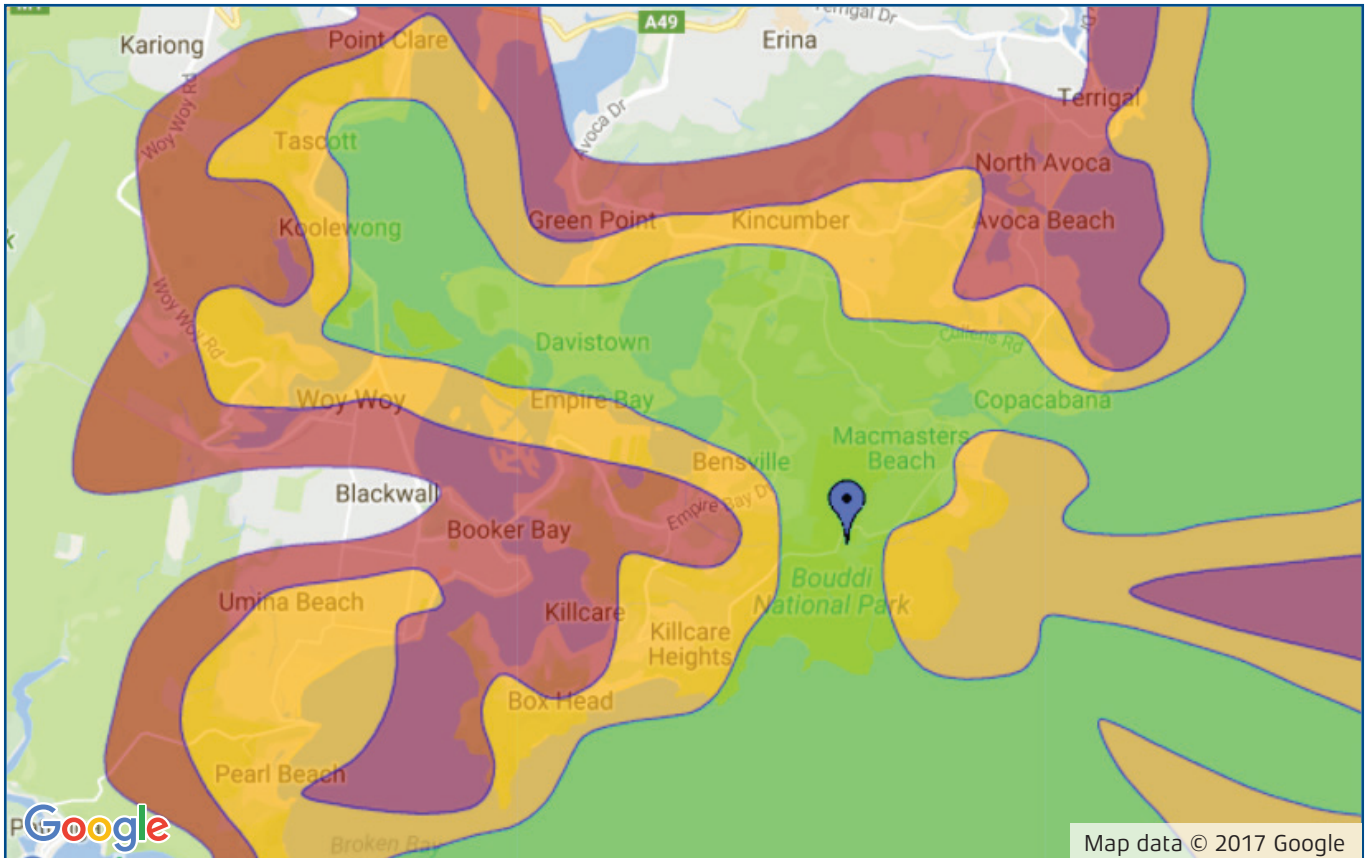

KINGRAY DIGITAL TV ANTENNA GUIDE

BOUDDI NSW

Main Coverage
KMLP01/K-PANEL

Adequate Coverage
K-PANEL

Station Name	Channel
ABC	41
SBS	40
Seven Network	42
Nine Network	43
Network Ten	44
Prime	46
NBN	47
Southern Cross Austereo	48

- Transmitter is located at BOUDDI
- Mount antenna in the vertical position

- Disclaimer: This coverage is indicative only.
Reception can be affected by multiple external factors.

Recommended Kingray Antennas for this transmitter