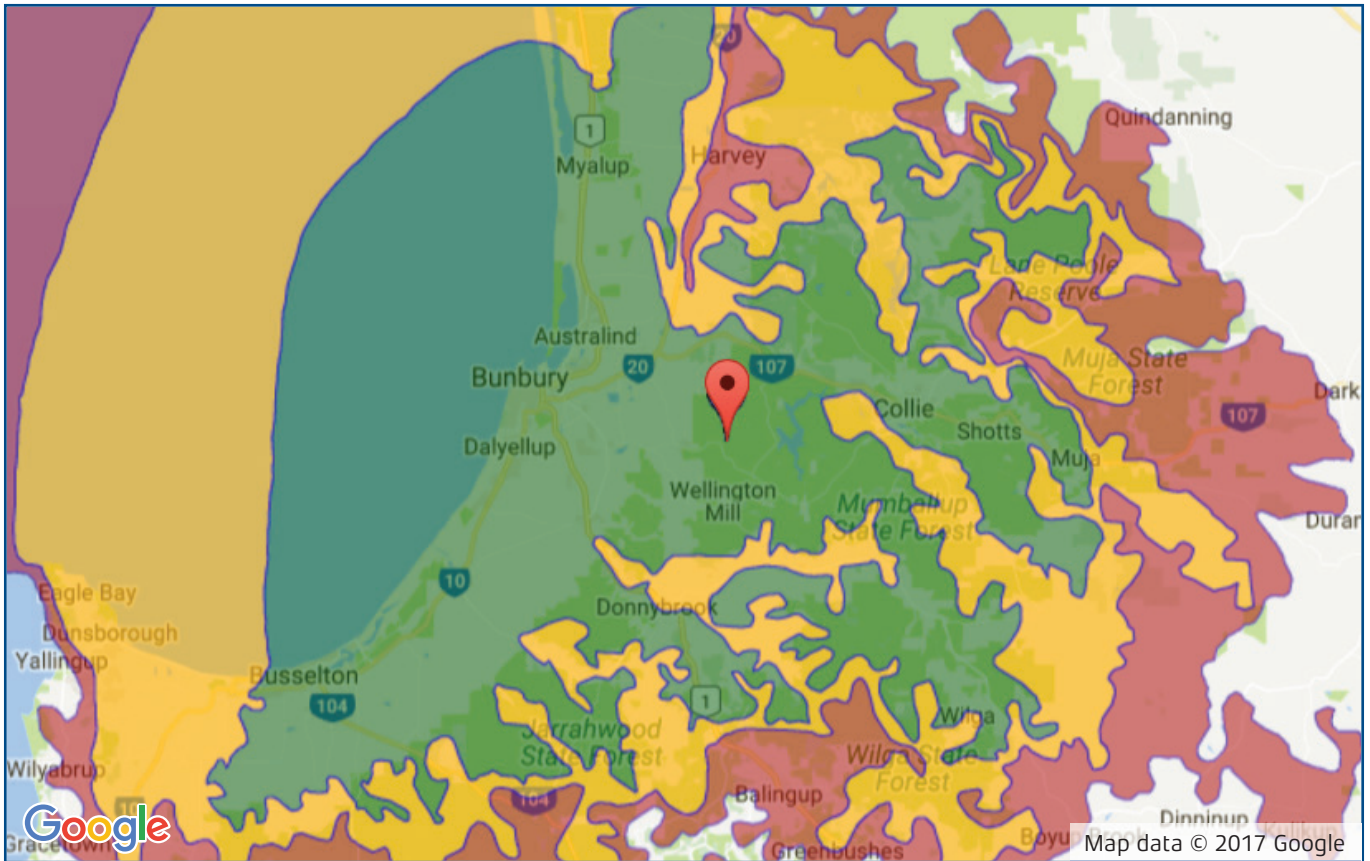

KINGRAY DIGITAL TV ANTENNA GUIDE

BUNBURY WA

Main Coverage KMLP01/K-PANEL

Adequate Coverage K-PANEL

Station Name	Channel
ABC	36
SBS	34
GWN	35
WIN Television	39
West Digital Television	37

- Transmitter is located at MT LENNARD
- Mount antenna in the horizontal position

- Disclaimer: This coverage is indicative only.
Reception can be affected by multiple external factors.
• Best suited for use within 10km of this transmitter.

Recommended Kingray Antennas for this transmitter