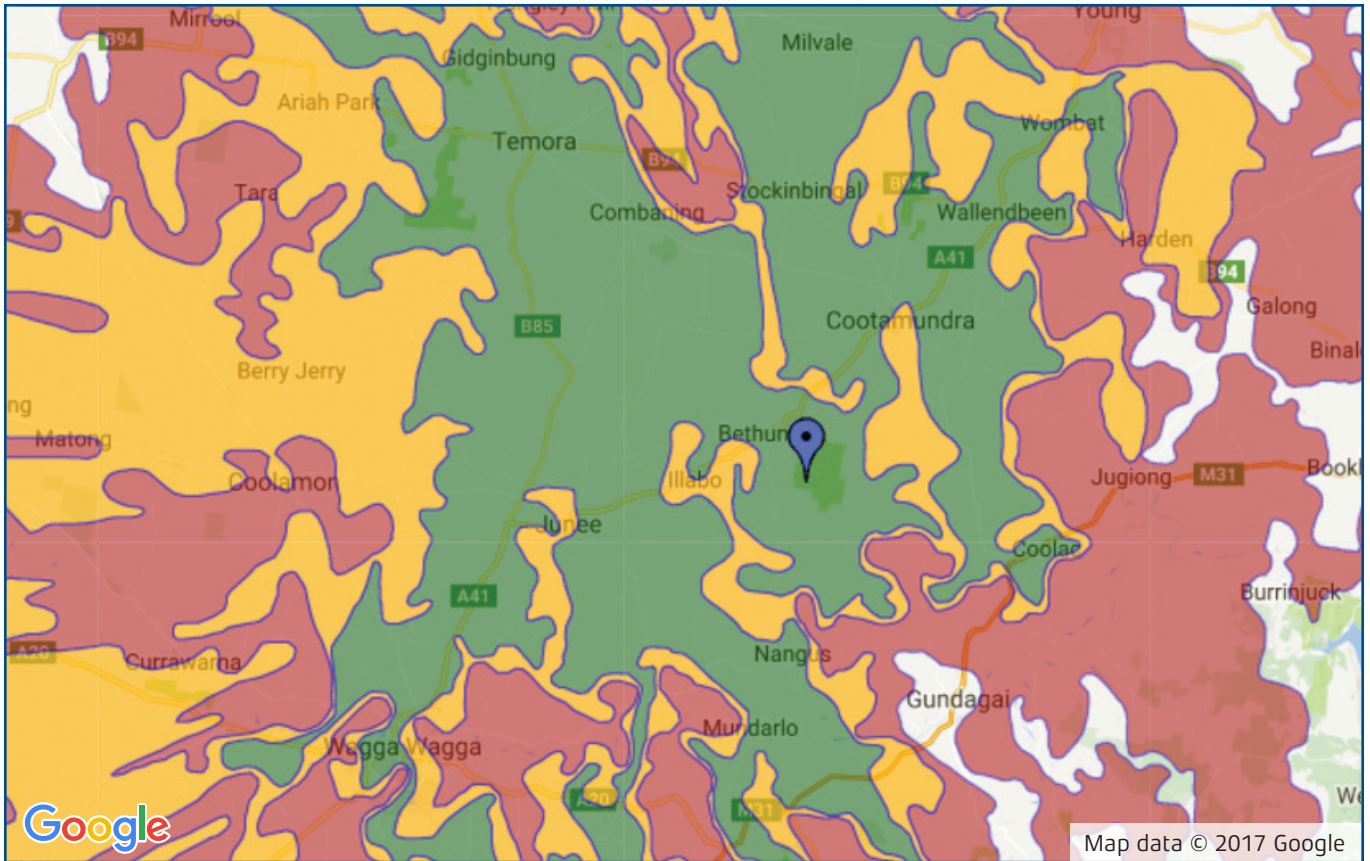

KINGRAY DIGITAL TV ANTENNA GUIDE

SW SLOPES/E RIVERINA NSW

Main Coverage
KMLP01/K-PANEL

Adequate Coverage
K-PANEL

Station Name	Channel
ABC	46
PRIME	47
Southern Cross Austereo	51
SBS	48
WIN	50

- Transmitter is located at MT ULANDRA
- Mount antenna in the horizontal position

- Disclaimer: This coverage is indicative only.
Reception can be affected by multiple external factors.
* Best suited for use within 10km of this transmitter.

Recommended Kingray Antennas for this transmitter