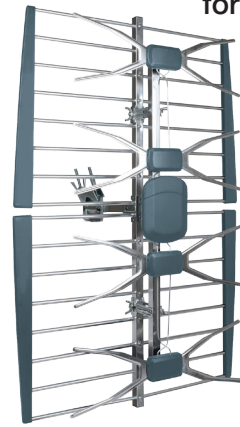

KINGRAY DIGITAL TV ANTENNA GUIDE

SW SLOPES/E RIVERINA NSW

Main Coverage
KMLP01/K-PANEL

Adequate Coverage
K-PANEL

Station Name	Channel
ABC	46
PRIME	47
Southern Cross Austereo	51
SBS	48
WIN	50

- Transmitter is located at MT ULANDRA
- Mount antenna in the horizontal position

K-PANEL/LT3154

KMLP01/LT3151*

- Kingray Accessories:**
- MDA15WDP / LT3257 (Masthead amp with 15dB gain & LTE filter)
 - MHW35WDP / LT3251 (Masthead amp with 35dB gain & LTE filter)
 - FL694LP / LT3067 (Inline filter with 55dB LTE rejection)