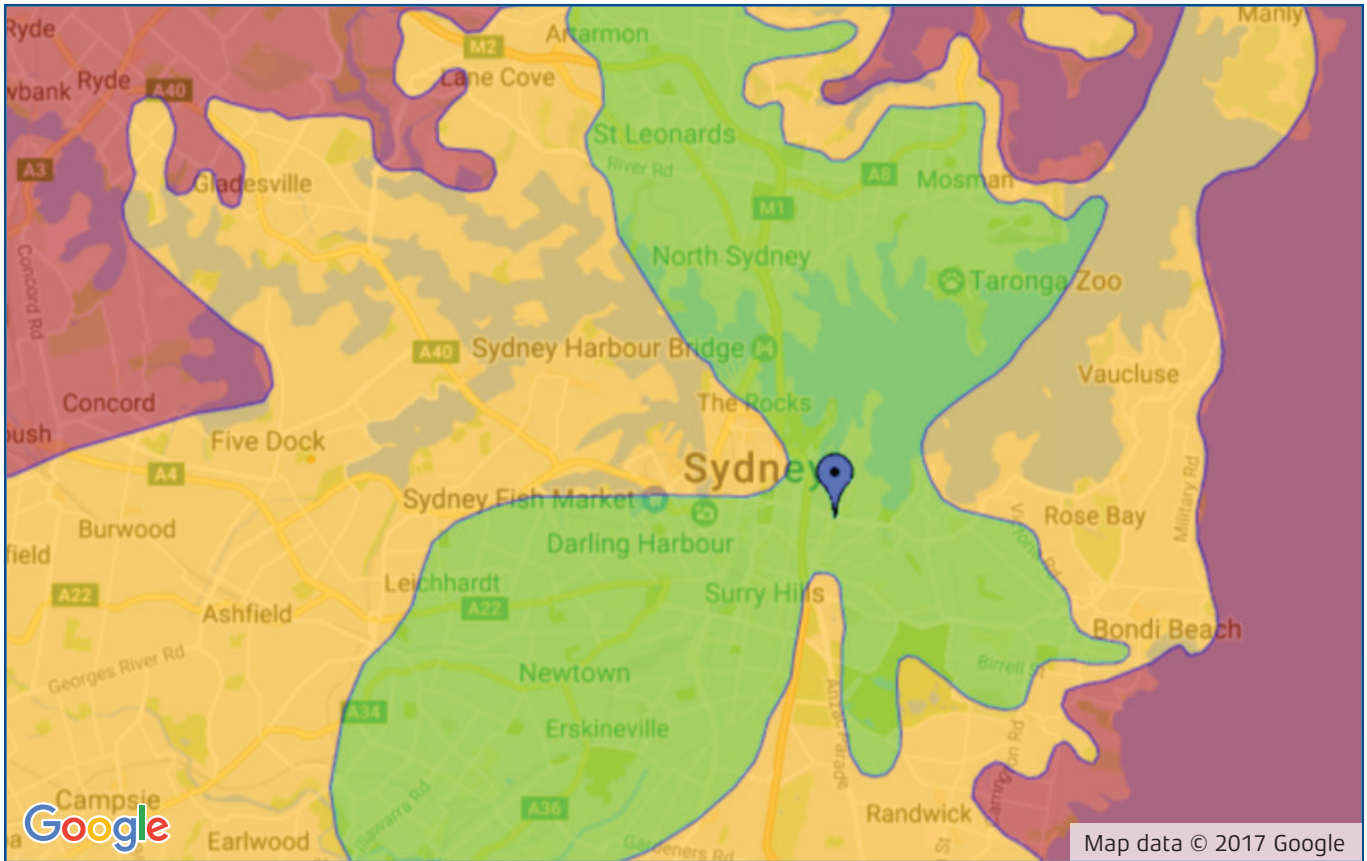

KINGRAY DIGITAL TV ANTENNA GUIDE

KINGS CROSS NSW

Main Coverage KMLP01/K-PANEL

Adequate Coverage K-PANEL

Station Name	Channel
ABC	30
SBS	32
Seven Network	28
Nine Network	33
Network Ten	31

- Transmitter is located at KINGS CROSS
- Mount antenna in the horizontal position

- Disclaimer: This coverage is indicative only.
Reception can be affected by multiple external factors.
* Best suited for use within 10km of this transmitter.

Recommended Kingray Antennas for this transmitter