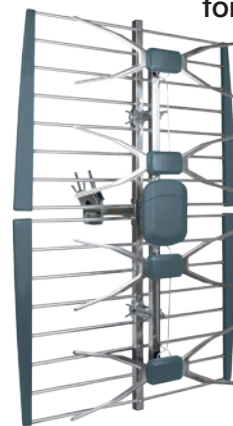

### Main Coverage KMLP01/K-PANEL

### Adequate Coverage K-PANEL

Station Name	Channel
ABC	30
SBS	32
Seven Network	28
Nine Network	33
Network Ten	31

- Transmitter is located at KURRAJONG HEIGHTS
- Mount antenna in the horizontal position

- Disclaimer: This coverage is indicative only.  
Reception can be affected by multiple external factors.  
• Best suited for use within 10km of this transmitter.

### Recommended Kingray Antennas for this transmitter

K-PANEL/LT3153

KMLP01/LT3151\*