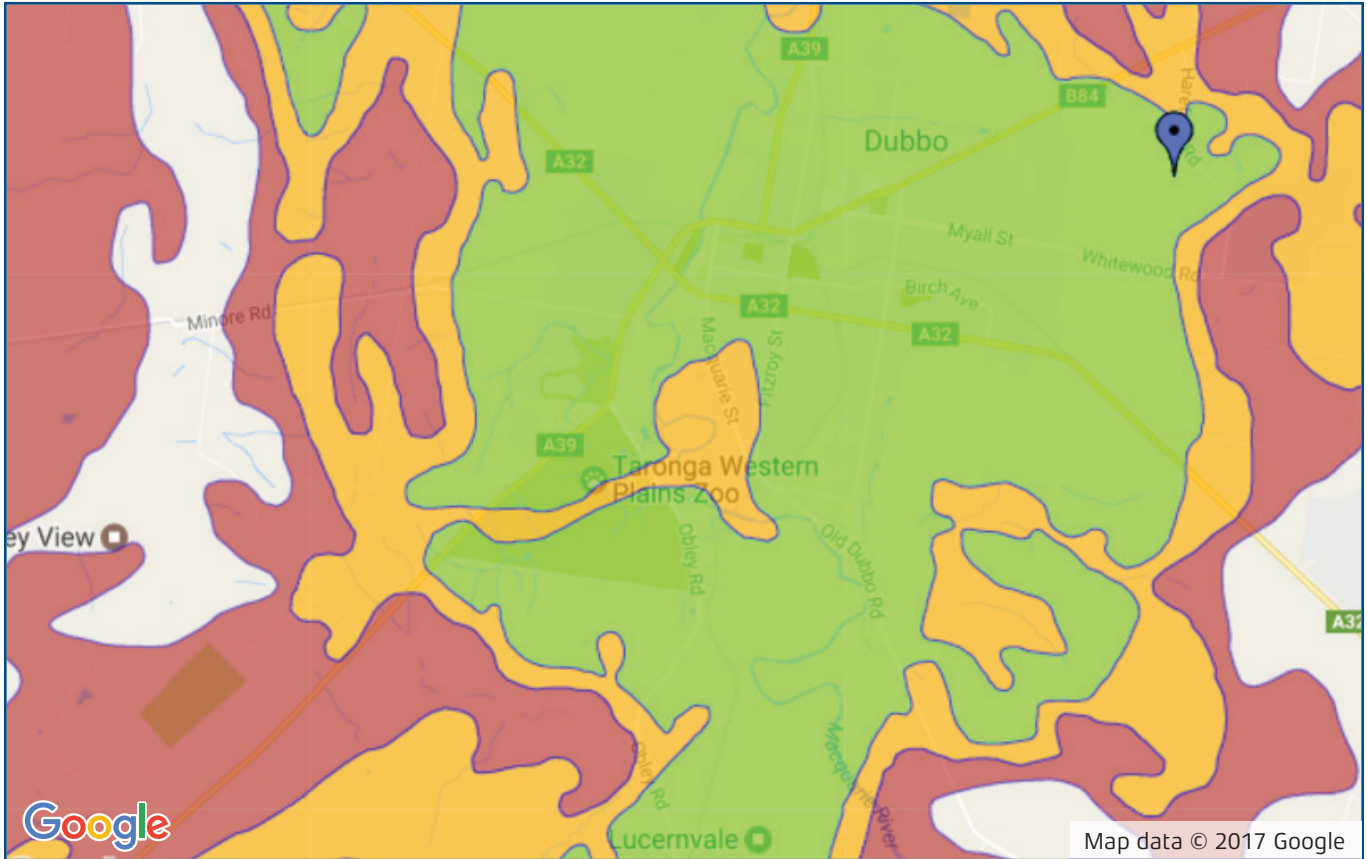

# KINGRAY DIGITAL TV ANTENNA GUIDE

## DUBBO NSW

**Main Coverage**  
KMLP01/K-PANEL

**Adequate Coverage**  
K-PANEL

Station Name	Channel
ABC	41
SBS	45
Prime	43
WIN	42
Southern Cross Austereo	44

- Transmitter is located at DUBBO  
- Mount antenna in the horizontal position

- Disclaimer: This coverage is indicative only.  
Reception can be affected by multiple external factors.  
• Best suited for use within 10km of this transmitter.