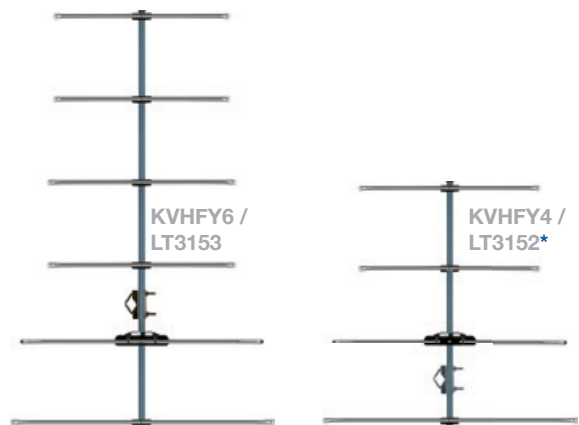

Recommended Kingray Antennas for this transmitter

Kingray Accessories:

- MDA15WDP / LT3257 (Masthead amp with 15dB gain & LTE filter)
- MHW35WDP / LT3251 (Masthead amp with 35dB gain & LTE filter)
- FL694LP / LT3067 (Inline filter with 55dB LTE rejection)

☎ 1300 463 463 ↗ kingray.net.au

A division of Standard Communications Pty Ltd.
Head Office: PO Box 96, Winston Hills, NSW 2153, Australia.
New Zealand: PO Box 58446 Botany, Auckland, 2163, NZ. T: (09) 274 0955.
All international enquiries email: export@gme.net.au

Jaycar
Electronics

Kingray