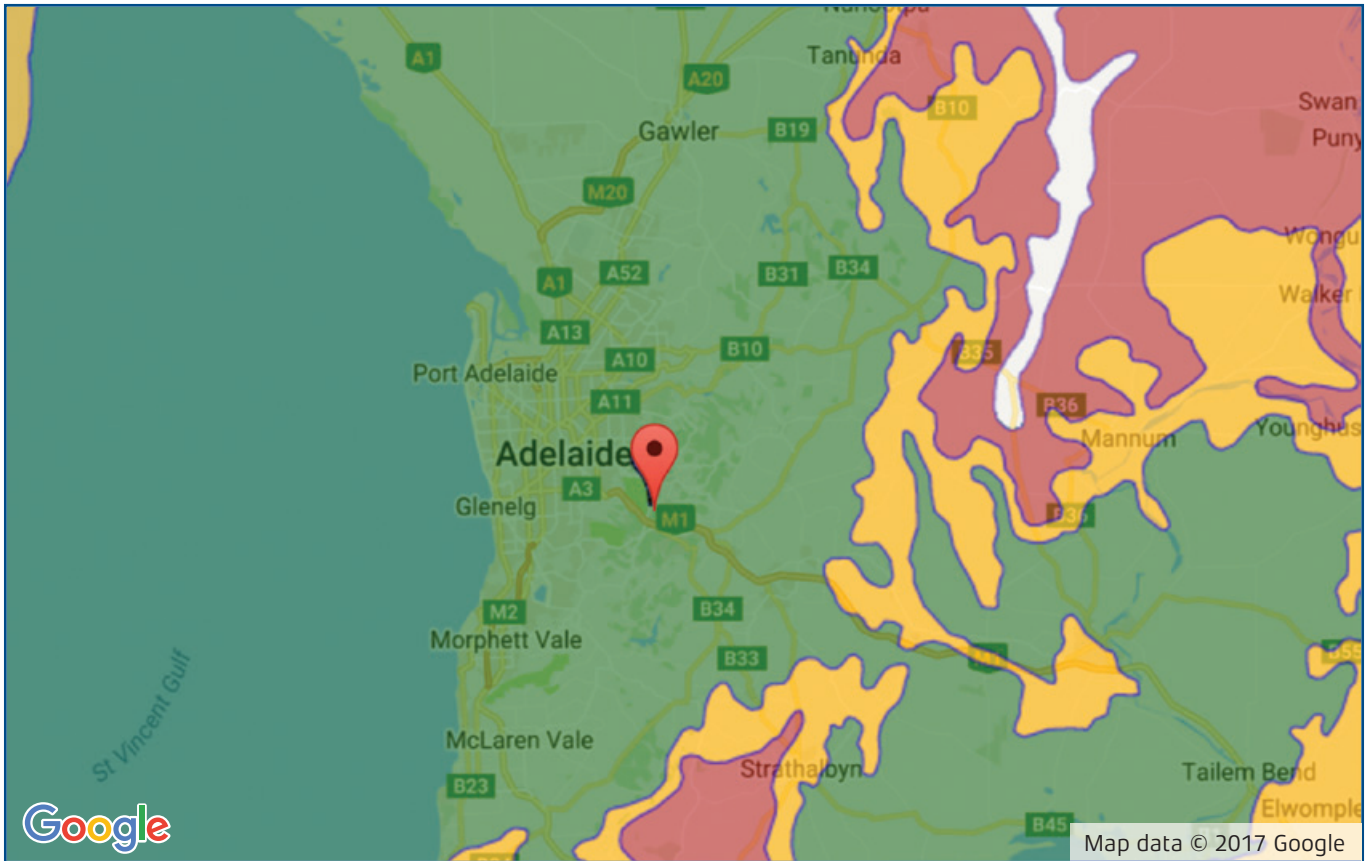

# KINGRAY DIGITAL TV ANTENNA GUIDE

## ADELAIDE SA

**Main Coverage**  
KVHFY4 / KVHFY6

**Adequate Coverage**  
KVHFY6

Station Name	Channel
ABC	12
SBS	7
Seven Network	6
Nine Network	8
Network Ten	11

- Transmitter is located at Crafters
- Mount antenna in the horizontal position

- Disclaimer: This coverage is indicative only.  
Reception can be affected by multiple external factors.

• Best suited for use within 15km of this transmitter.