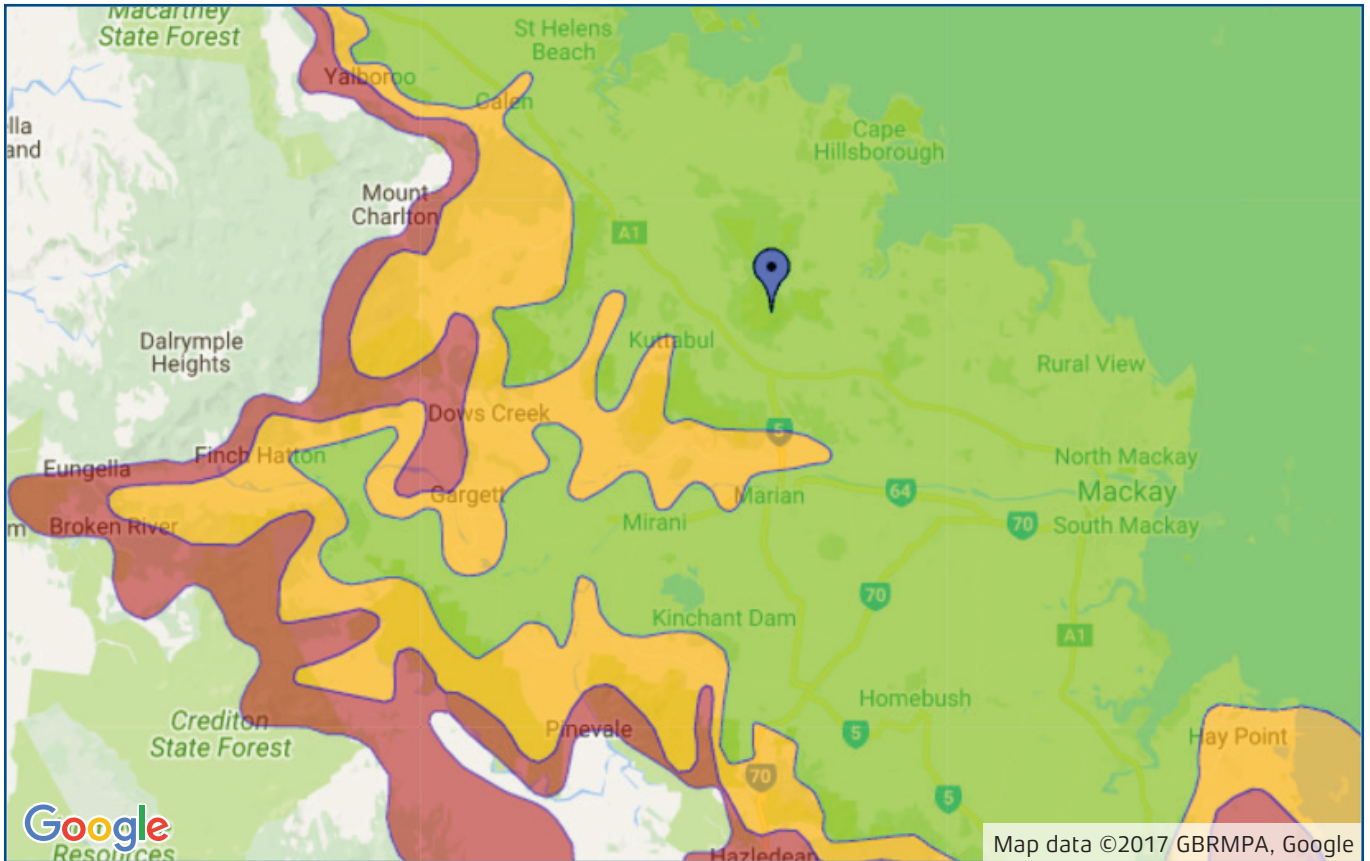

# KINGRAY DIGITAL TV ANTENNA GUIDE

## MACKAY QLD

**Main Coverage**  
KMLP01/K-PANEL

**Adequate Coverage**  
K-PANEL

Station Name	Channel
ABC	28
SBS	29
Seven Queensland	30
WIN	33
Southern Cross Austereo	32

- Transmitter is located at KUTTABUL
- Mount antenna in the horizontal position

- Disclaimer: This coverage is indicative only.  
Reception can be affected by multiple external factors.

\* Best suited for use within 10km of this transmitter.