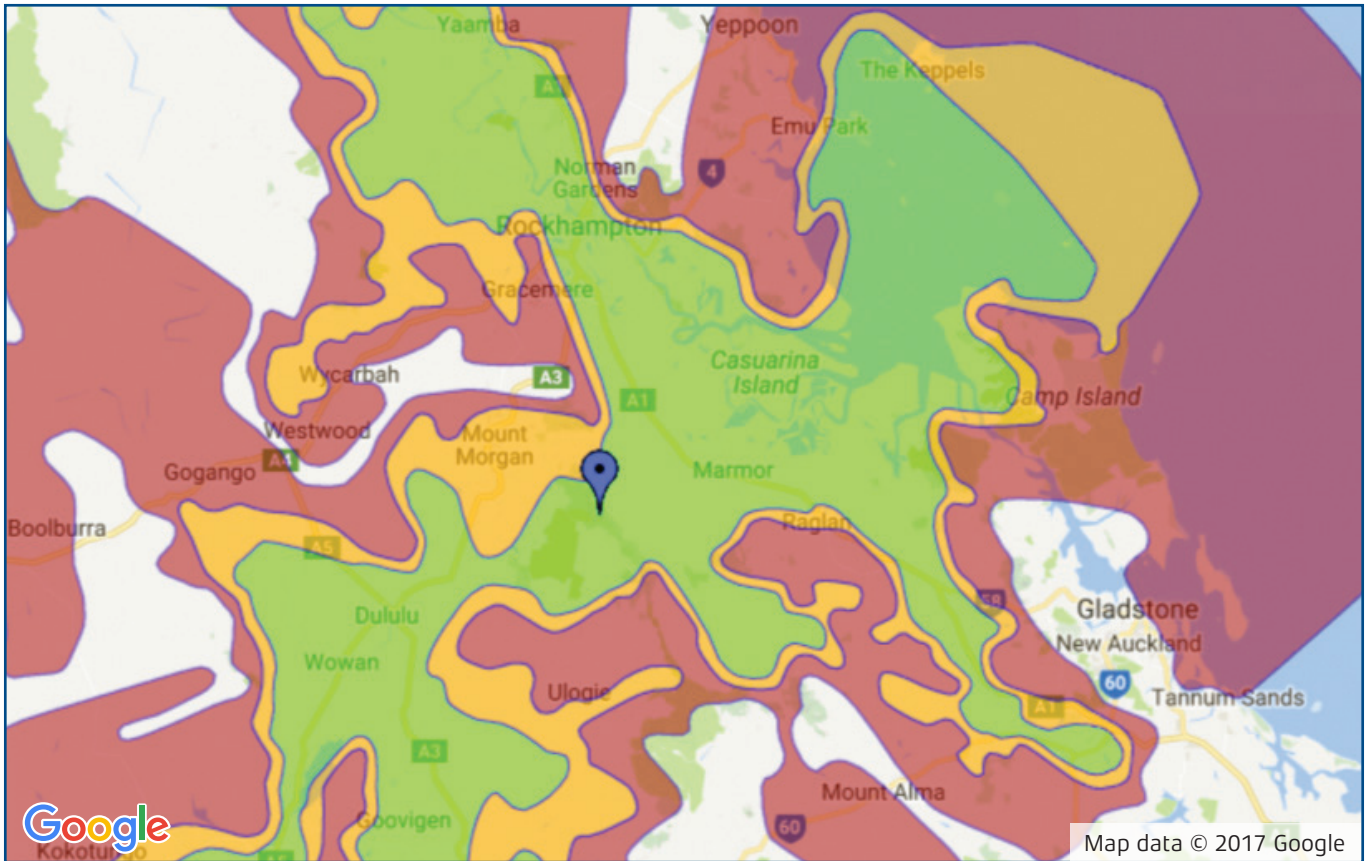

KINGRAY DIGITAL TV ANTENNA GUIDE

ROCKHAMPTON QLD

Main Coverage KMLP01/K-PANEL

Adequate Coverage K-PANEL

Station Name	Channel
ABC	34
WIN	35
SBS	37
Seven Queensland	38
Southern Cross Austereo	36

- Transmitter is located at MT HOPEFUL
- Mount antenna in the horizontal position

- Disclaimer: This coverage is indicative only.
Reception can be affected by multiple external factors.
• Best suited for use within 10km of this transmitter.

Recommended Kingray Antennas for this transmitter