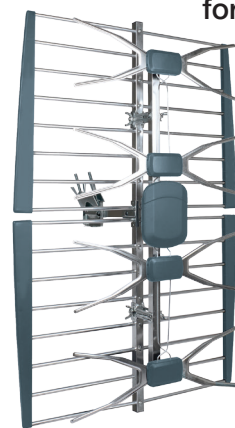

KINGRAY DIGITAL TV ANTENNA GUIDE

ROCKHAMPTON QLD

Main Coverage KMLP01/K-PANEL

Adequate Coverage K-PANEL

Station Name	Channel
ABC	34
WIN	35
SBS	37
Seven Queensland	38
Southern Cross Austereo	36

- Transmitter is located at MT HOPEFUL
- Mount antenna in the horizontal position

K-PANEL/LT3154

KMLP01/LT3151*

Kingray Accessories:

- MDA15WDP / LT3257 (Masthead amp with 15dB gain & LTE filter)
- MHW35WDP / LT3251 (Masthead amp with 35dB gain & LTE filter)
- FL694LP / LT3067 (Inline filter with 55dB LTE rejection)