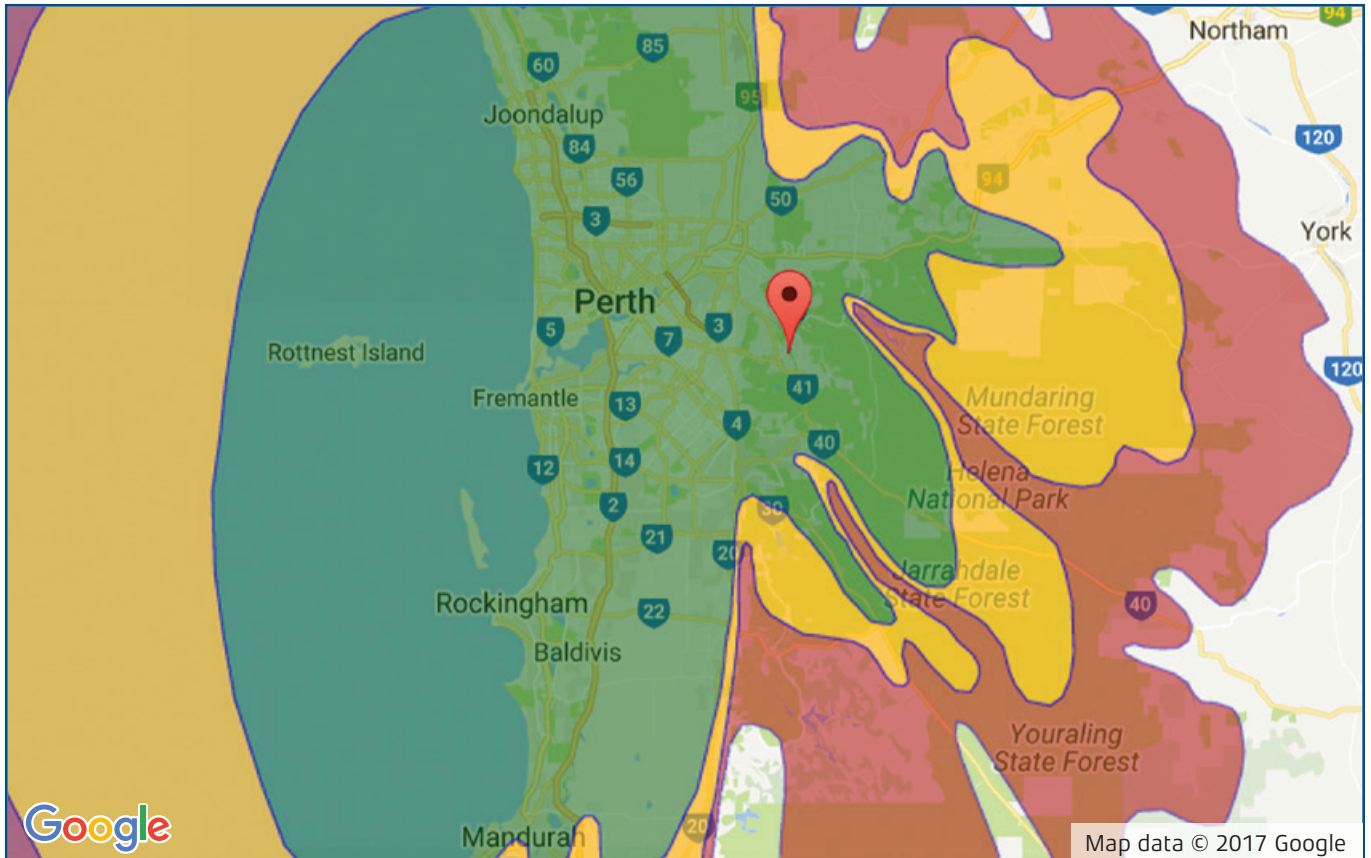

KINGRAY DIGITAL TV ANTENNA GUIDE

PERTH WA

Main Coverage
KVHFY4 / KVHFY6

Adequate Coverage
KVHFY6

Station Name	Channel
ABC	12
SBS	7
Seven Network	6
Nine Network	8
Network Ten	11

- Transmitter is located at Bickley
- Mount antenna in the horizontal position

- Disclaimer: This coverage is indicative only.
Reception can be affected by multiple external factors.
• Best suited for use within 15km of this transmitter.

Recommended Kingray Antennas for this transmitter