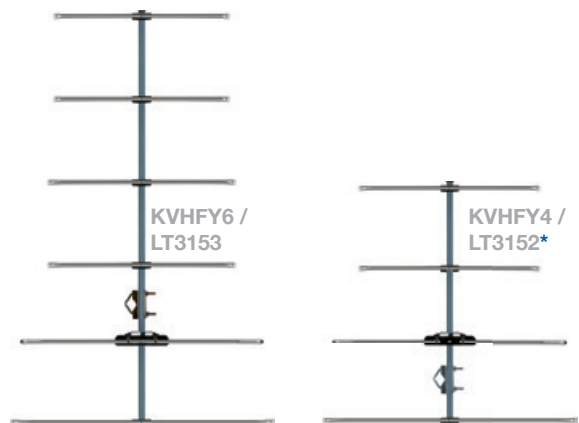

KINGRAY DIGITAL TV ANTENNA GUIDE

PERTH WA

Main Coverage
KVHFY4 / KVHFY6

Adequate Coverage
KVHFY6

Station Name	Channel
ABC	12
SBS	7
Seven Network	6
Nine Network	8
Network Ten	11

- Transmitter is located at Bickley
- Mount antenna in the horizontal position

- Disclaimer: This coverage is indicative only.
Reception can be affected by multiple external factors.
• Best suited for use within 15km of this transmitter.

Recommended Kingray Antennas for this transmitter

Kingray Accessories:

- MDA15WDP / LT3257 (Masthead amp with 15dB gain & LTE filter)
- MHW35WDP / LT3251 (Masthead amp with 35dB gain & LTE filter)
- FL694LP / LT3067 (Inline filter with 55dB LTE rejection)