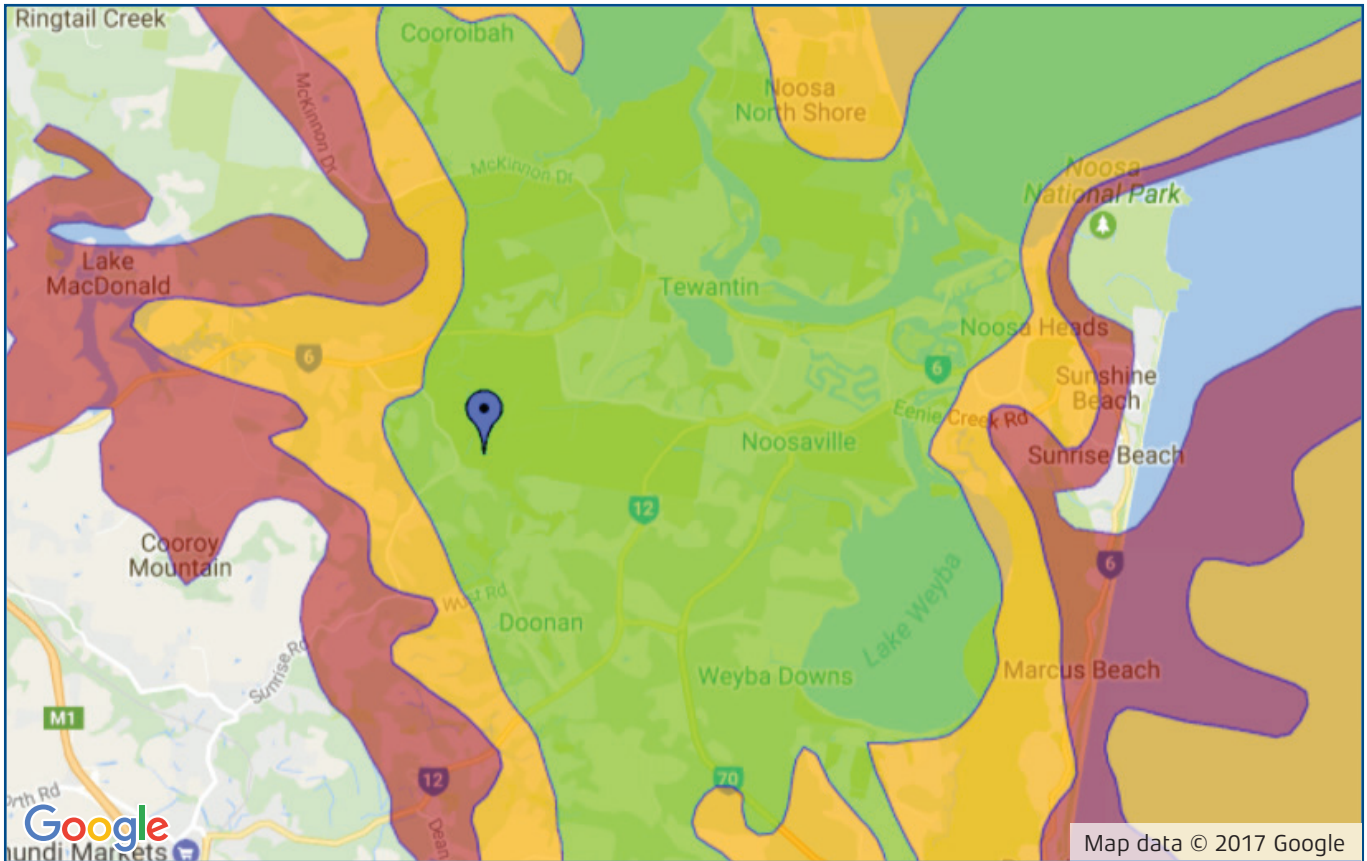

KINGRAY DIGITAL TV ANTENNA GUIDE

NOOSA QLD

Main Coverage
KMLP01/K-PANEL

Adequate Coverage
K-PANEL

Station Name	Channel
ABC	41
SBS	40
7	42
WIN	43
Southern Cross Austereo	44

- Transmitter is located at TEWANTIN
- Mount antenna in the vertical position

- Disclaimer: This coverage is indicative only.
Reception can be affected by multiple external factors.
• Best suited for use within 10km of this transmitter.

Recommended Kingray Antennas for this transmitter