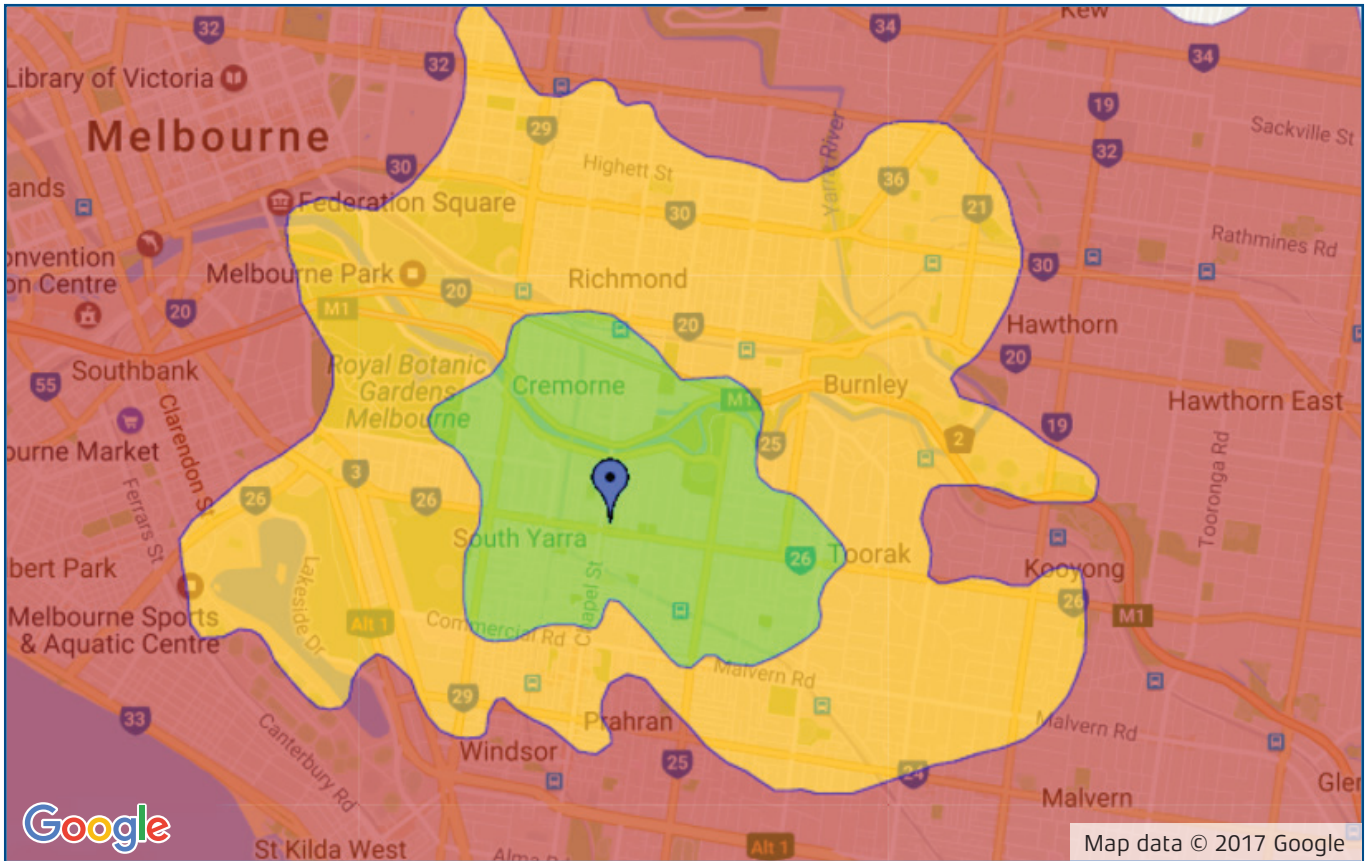

KINGRAY DIGITAL TV ANTENNA GUIDE

SOUTH YARRA VIC

Main Coverage
KMLP01/K-PANEL

Adequate Coverage
K-PANEL

Station Name	Channel
ABC	43
SBS	40
Seven Network	41
Nine Network	44
Network Ten	45
Community Television	42

- Transmitter is located at SOUTH YARRA
- Mount antenna in the vertical position

- Disclaimer: This coverage is indicative only.
Reception can be affected by multiple external factors.
• Best suited for use within 10km of this transmitter.