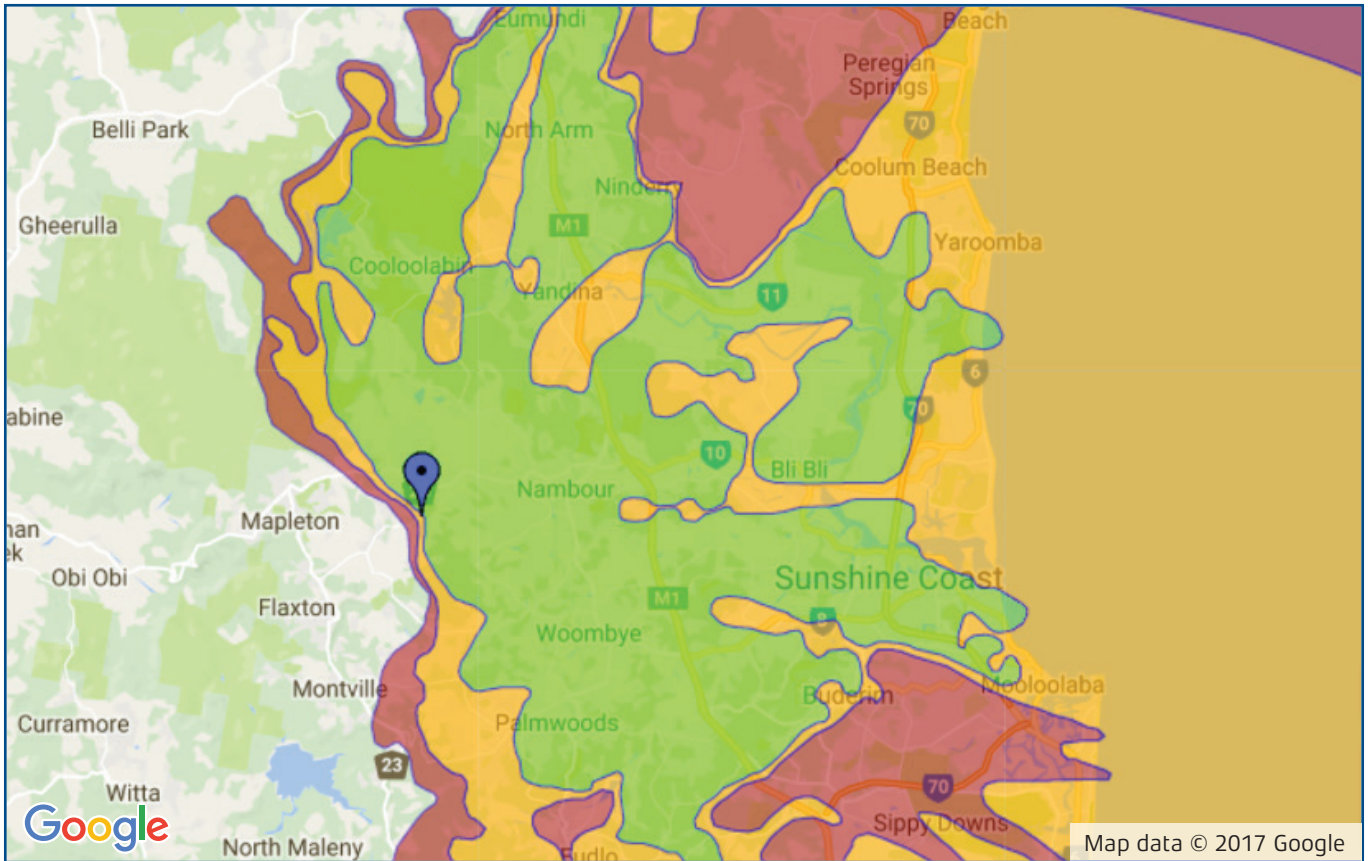

# KINGRAY DIGITAL TV ANTENNA GUIDE

## MAROOCHYDORE QLD

**Main Coverage**  
KMLP01/K-PANEL

**Adequate Coverage**  
K-PANEL

Station Name	Channel
ABC	41
SBS	40
WIN	43
Southern Cross Austereo	44
7	42

- Transmitter is located at **DULONG**  
- Mount antenna in the horizontal position

- Disclaimer: This coverage is indicative only.  
Reception can be affected by multiple external factors.  
\* Best suited for use within 10km of this transmitter.