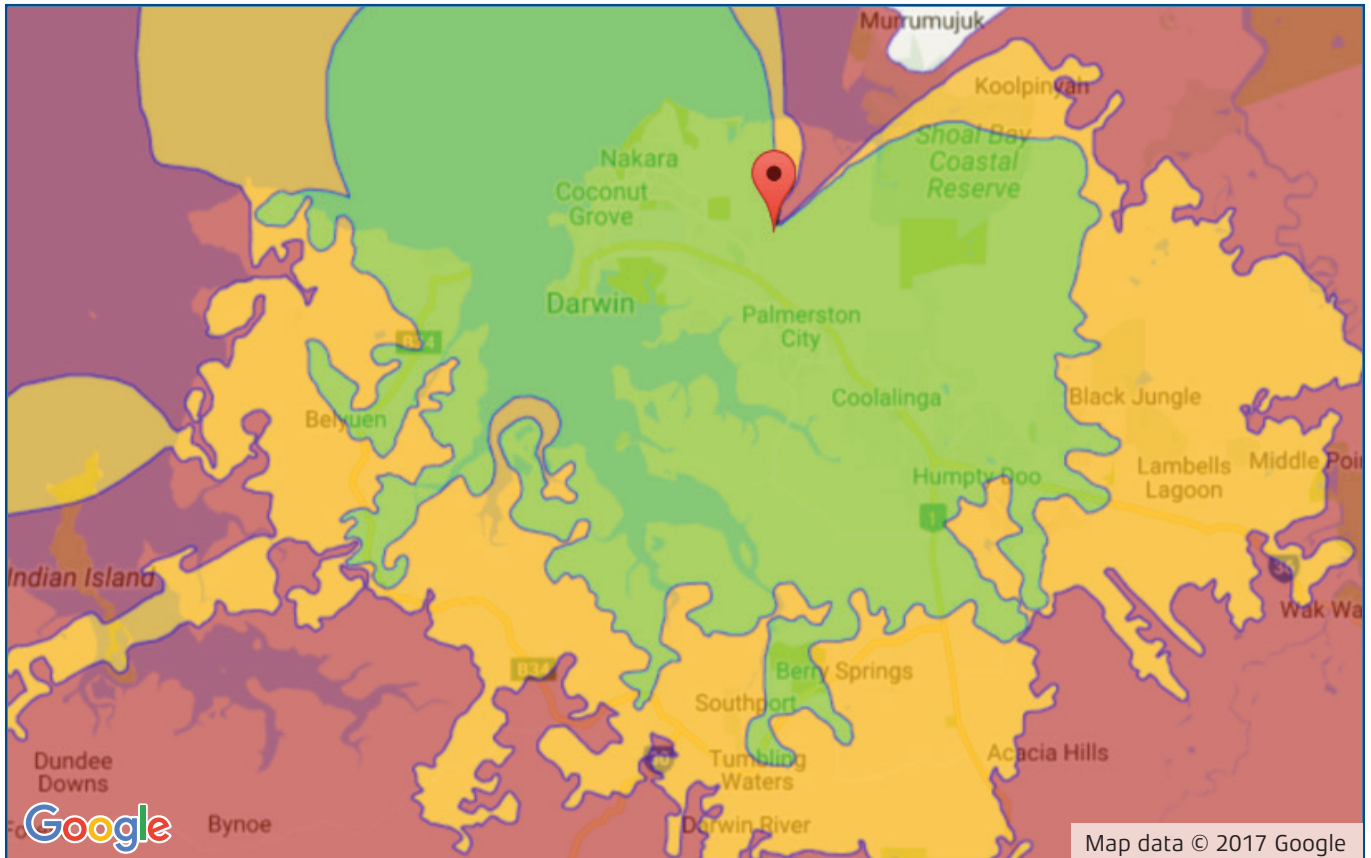

# KINGRAY DIGITAL TV ANTENNA GUIDE

## DARWIN NT

**Main Coverage**  
KMLP01/K-PANEL

**Adequate Coverage**  
K-PANEL

Station Name	Channel
ABC	30
SBS	29
Southern Cross Austereo	32
Nine Network	31
Darwin Digital Television	33
Goolarri TV	35

- Transmitter is located at SHOAL BAY
- Mount antenna in the horizontal position

- Disclaimer: This coverage is indicative only.  
Reception can be affected by multiple external factors.

\* Best suited for use within 10km of this transmitter.