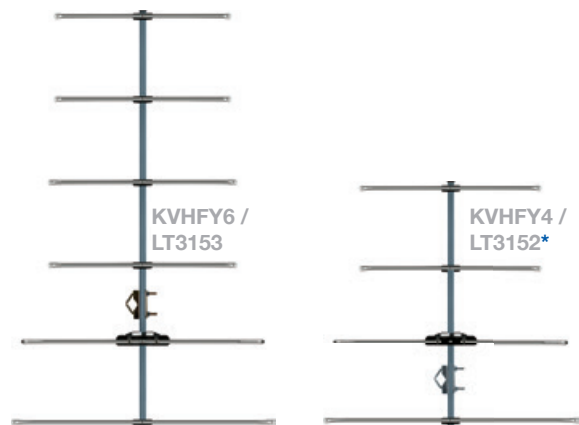

KINGRAY DIGITAL TV ANTENNA GUIDE

HOBART TAS

Main Coverage
KVHFY4 / KVHFY6

Adequate Coverage
KVHFY6

| Station Name | Channel |
|-------------------------|---------|
| ABC | 8 |
| SBS | 6 |
| Southern Cross Austereo | 10 |
| WIN | 7 |
| Ten Tasmania | 11 |

- Transmitter is located at MT WELLINGTON
- Mount antenna in the horizontal position

- Disclaimer: This coverage is indicative only.
Reception can be affected by multiple external factors.
• Best suited for use within 15km of this transmitter.

Recommended Kingray Antennas for this transmitter

Kingray Accessories:

- MDA15WDP / LT3257 (Masthead amp with 15dB gain & LTE filter)
- MHW35WDP / LT3251 (Masthead amp with 35dB gain & LTE filter)
- FL694LP / LT3067 (Inline filter with 55dB LTE rejection)