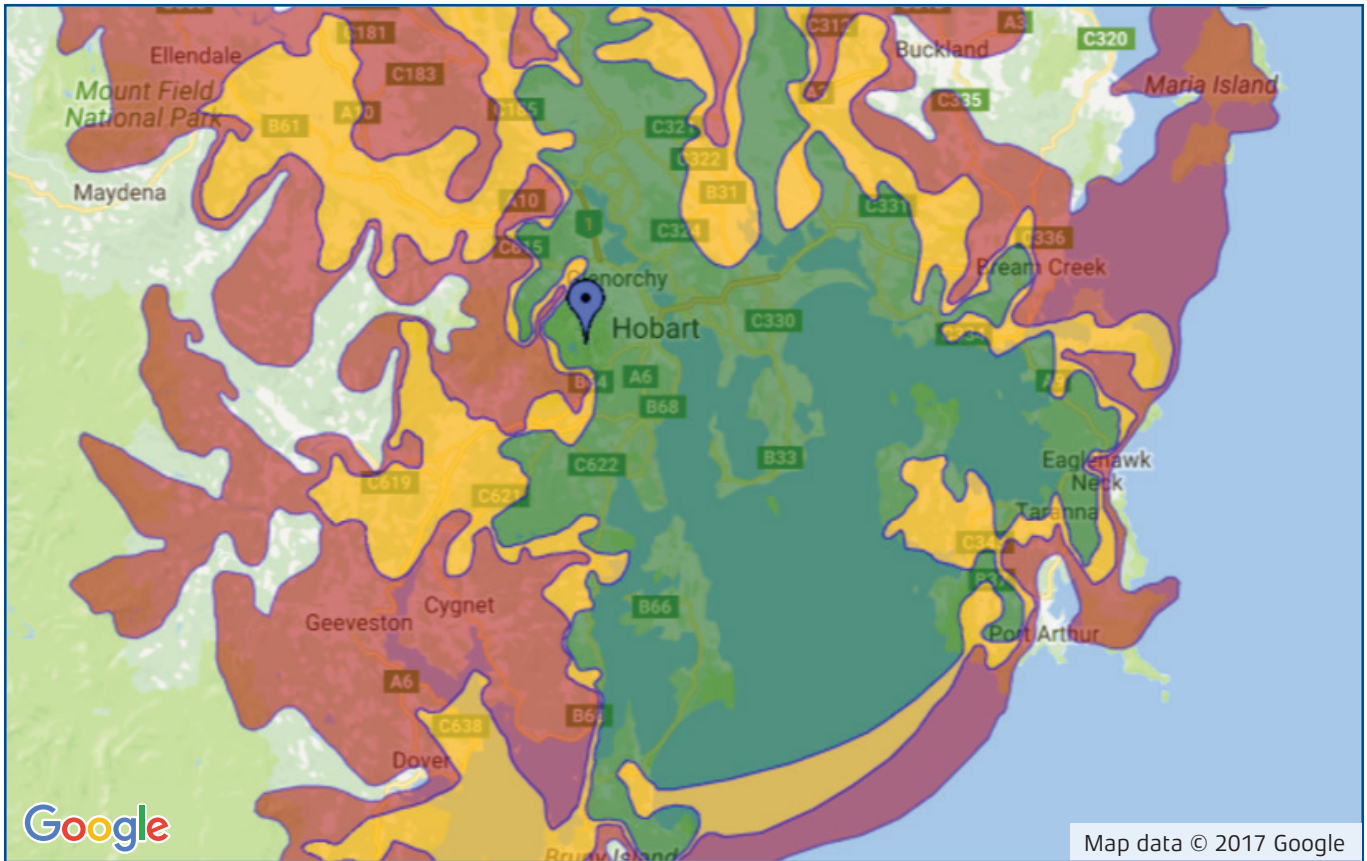

KINGRAY DIGITAL TV ANTENNA GUIDE

HOBART TAS

Main Coverage
KVHFY4 / KVHFY6

Adequate Coverage
KVHFY6

| Station Name | Channel |
|-------------------------|---------|
| ABC | 8 |
| SBS | 6 |
| Southern Cross Austereo | 10 |
| WIN | 7 |
| Ten Tasmania | 11 |

- Transmitter is located at MT WELLINGTON
- Mount antenna in the horizontal position

- Disclaimer: This coverage is indicative only.
Reception can be affected by multiple external factors.
• Best suited for use within 15km of this transmitter.