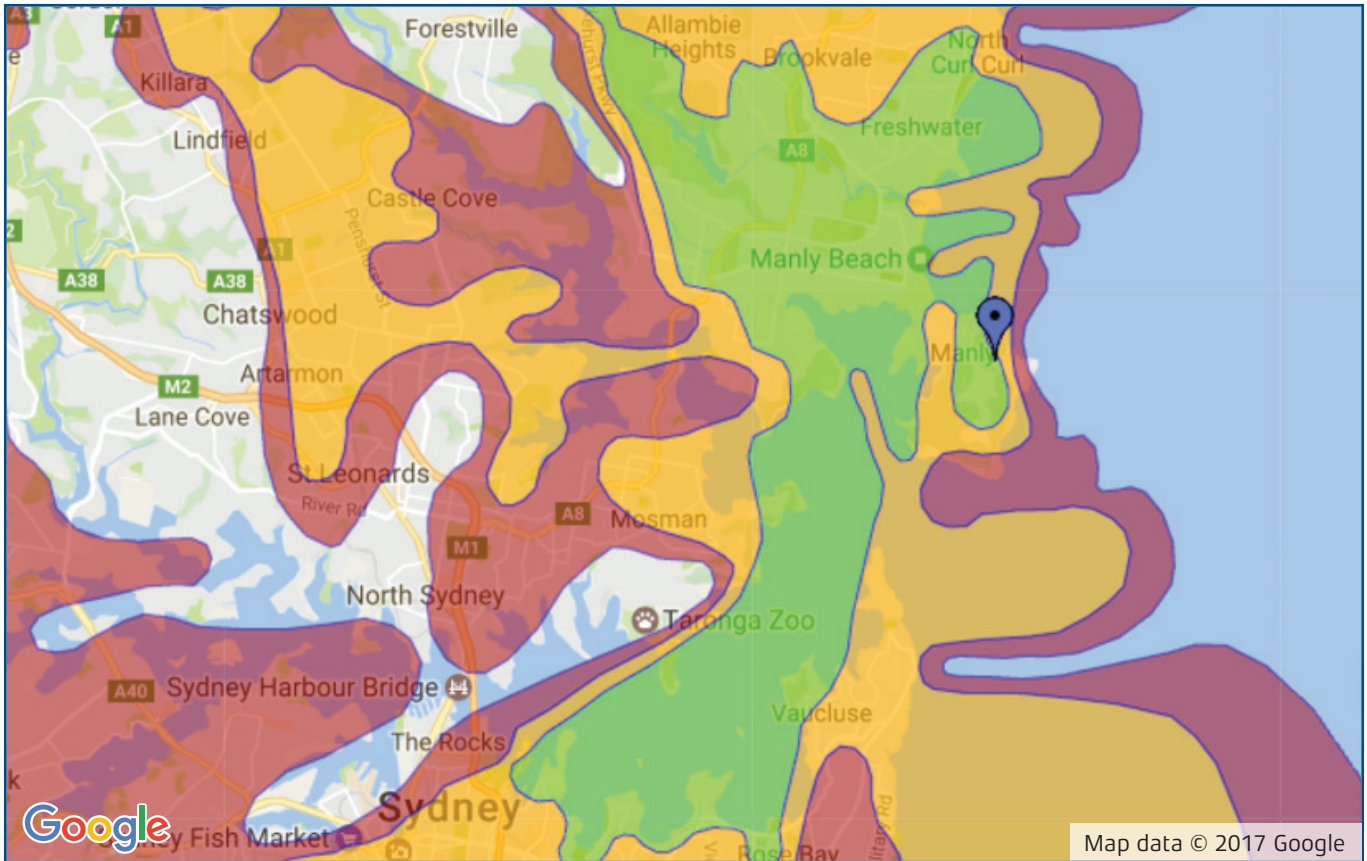

KINGRAY DIGITAL TV ANTENNA GUIDE

MANLY/MOSMAN NSW

Main Coverage KMLP01/K-PANEL

Adequate Coverage K-PANEL

Station Name	Channel
ABC	30
SBS	32
Seven Network	28
Nine Network	33
Network Ten	31

- Transmitter is located at MANLY
- Mount antenna in the horizontal position

- Disclaimer: This coverage is indicative only.
Reception can be affected by multiple external factors.
• Best suited for use within 10km of this transmitter.

Recommended Kingray Antennas for this transmitter