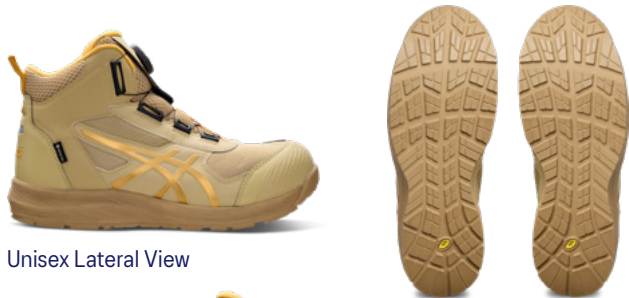

CP6 S3 G-TX BOA® RRP $270

Consumer Profile

Lightweight, mid-cut construction boot for all day comfort.
Certified to Australian Standard: AS 2210.3:2019.
Certified to International Standard: EN ISO 20345:2022 S3S FO SR.

Key Features

UPPER

- Composite toe cap: Glass fibre reinforced resin provides required protection and is airport friendly. Toe cap impact resistance: 200 joules.
- BOA Fit System delivers micro-adjustable, precision fit.
- Waterproof GTX membrane that remains breathable.

MIDSOLE

- FLYTEFOAM™ midsole foam.
- fuzeGEL™ technology.
- Removable PU sockliner.

OUTSOLE

- CP RUBBER(ANTISTATIC/ISO): oil resistant rubber.
- Slip resistant, Puncture resistant outsole.
- Anti-static properties.

Unisex Outsole