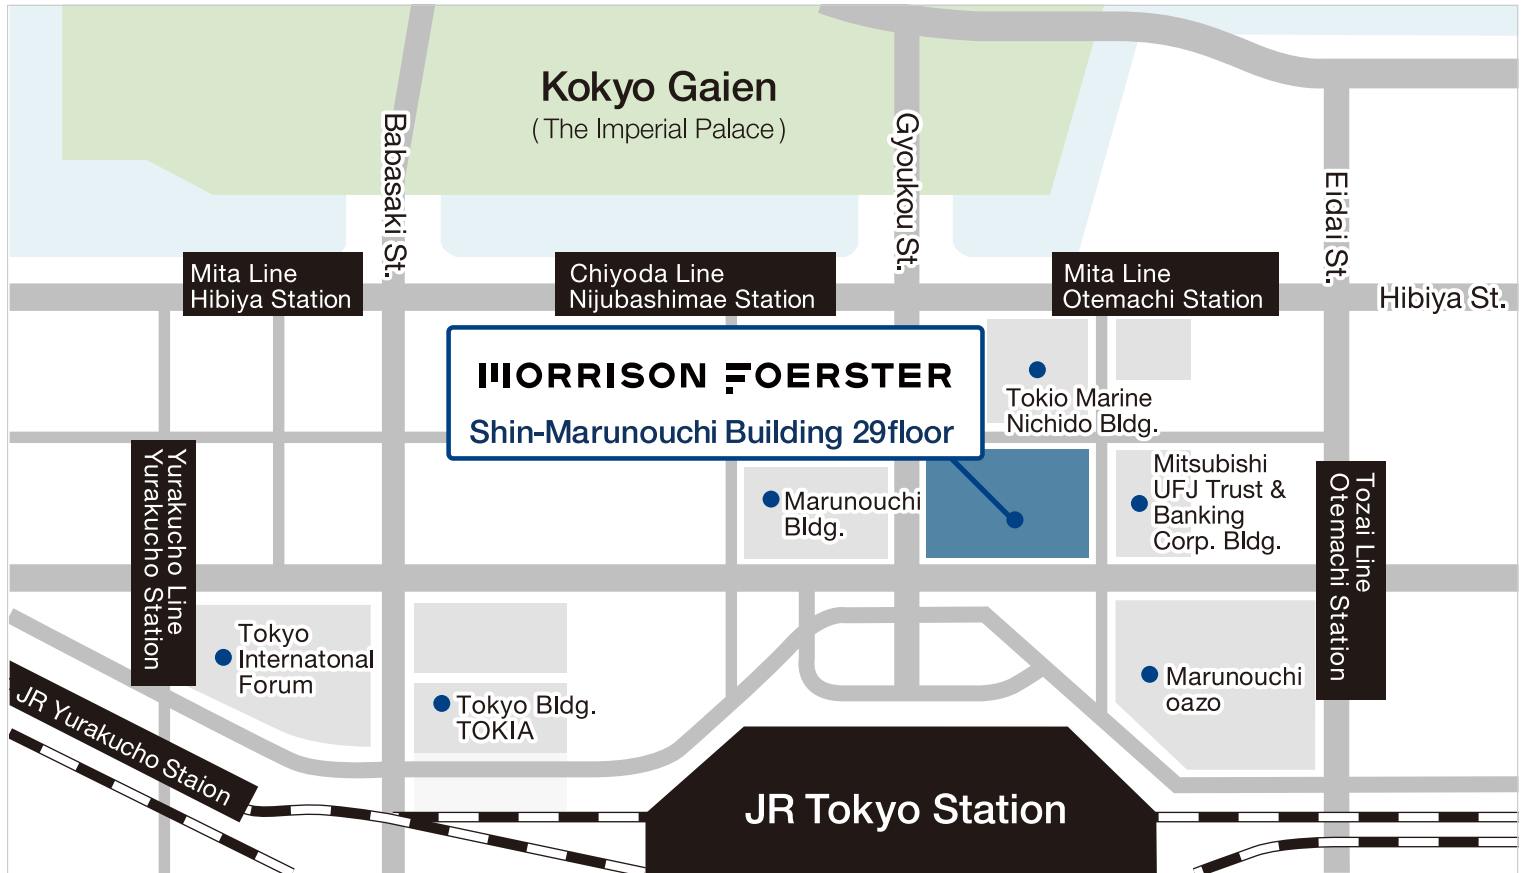

# Office Map

Shin-Marunouchi Building, 29th Floor, 5-1, Marunouchi 1-chome, Chiyoda-ku, Tokyo 100-6529

Tel: (81)3-3214-6522 Fax: (81)3-3214-6512

### JR:

Tokyo Station, Underground Marunouchi Central Ticket Gate (direct connection via underground passage)  
Tokyo Station, Marunouchi North Exit

### Subway:

Tokyo Station (Tokyo Metro Marunouchi Line, direct connection via underground passage)  
Otemachi Station (Tokyo Metro Mita Line) Exit D1  
Nijubashimae Station (Tokyo Metro Chiyoda Line) Exit 7  
Otemachi Station (Tokyo Metro Tozai Line) Exit B1  
Otemachi Station (Tokyo Metro Hanzomon Line) Exit A5