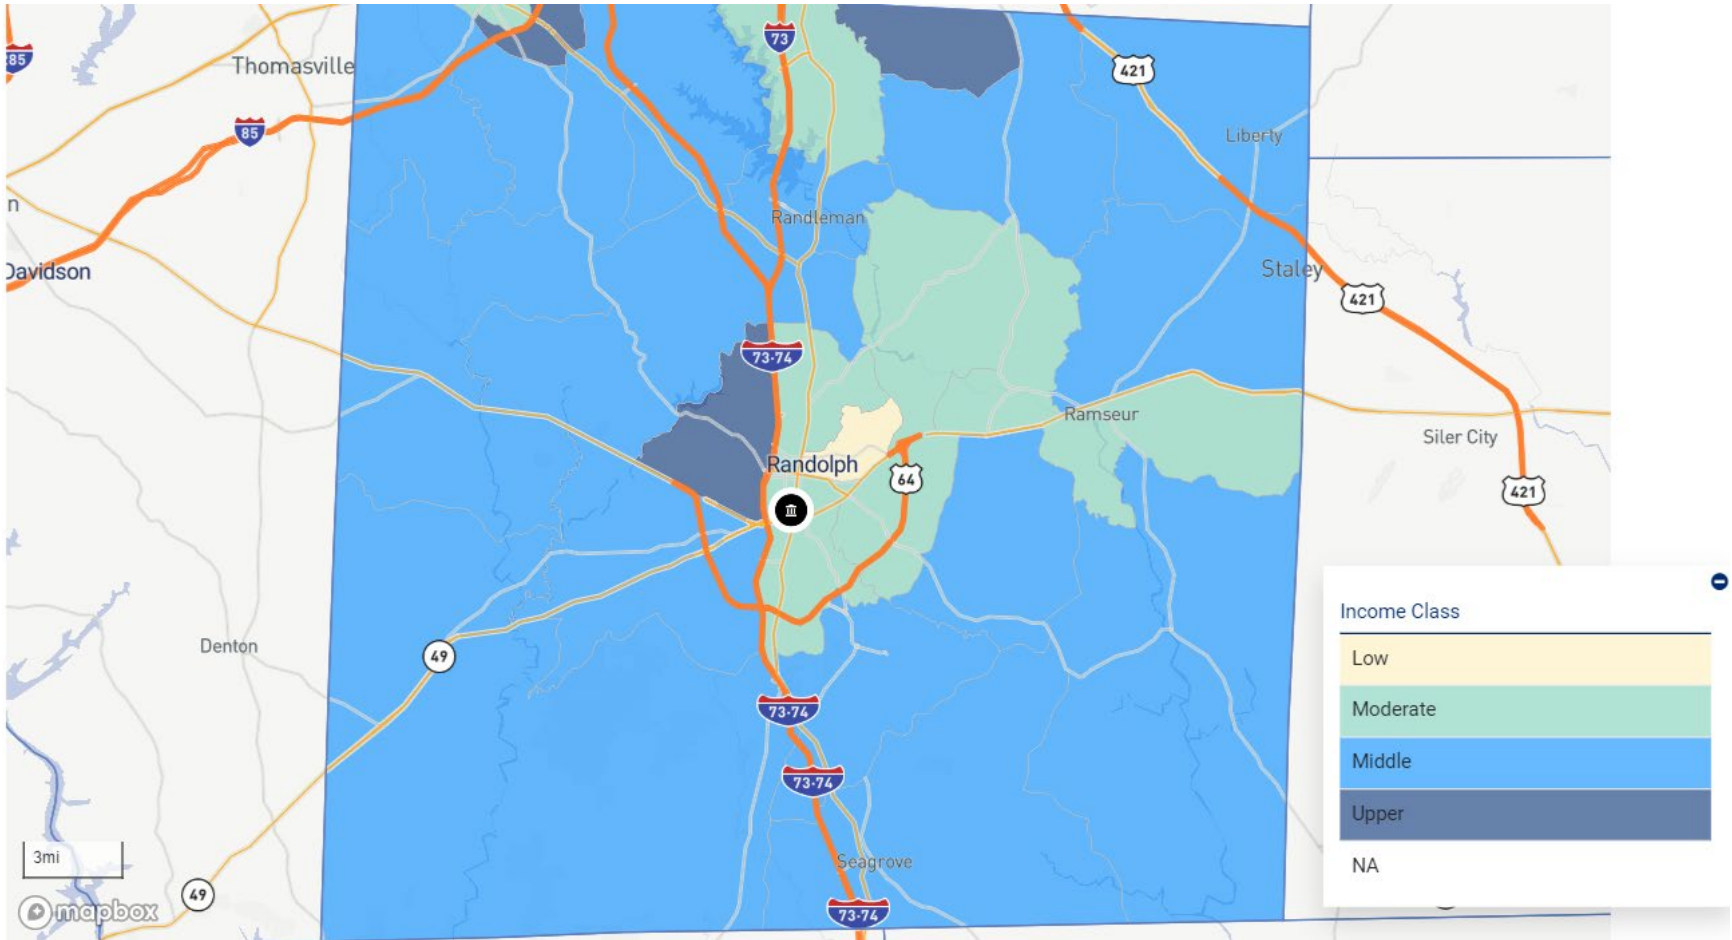

NC – RANDOLPH COUNTY