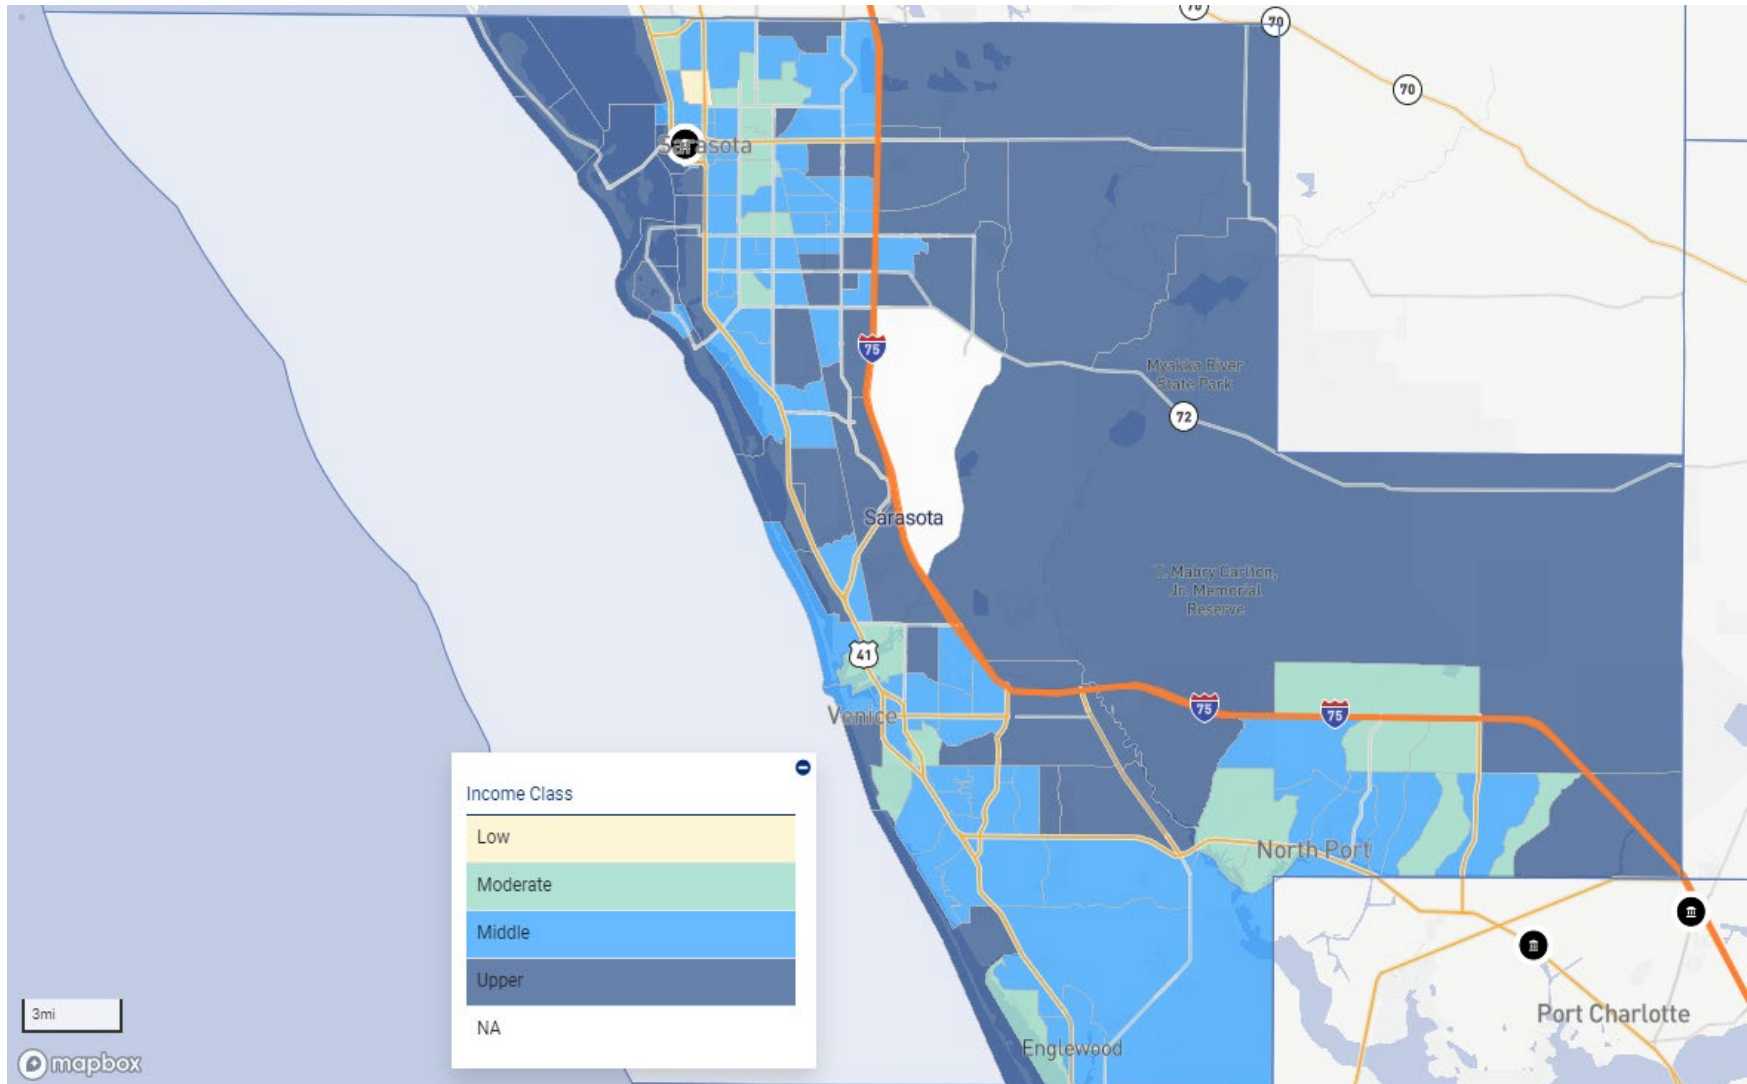

AR – POPE COUNTY

AR – PULASKI COUNTY

AR – SALINE COUNTY

AR – SEARCY COUNTY

AR – SEBASTIAN COUNTY

AR – VAN BUREN COUNTY

AR – WASHINGTON COUNTY

FL – BROWARD COUNTY

FL – CHARLOTTE COUNTY

FL – DUVAL COUNTY

FL – HILLSBOROUGH COUNTY

FL – LEE COUNTY

FL – MANATEE COUNTY

FL – MARION COUNTY

FL – MIAMI-DADE COUNTY

FL – PASCO COUNTY

FL – PINELLAS COUNTY

FL – SARASOTA COUNTY

GA – BARROW COUNTY

GA – BARTOW COUNTY

GA – BIBB COUNTY

GA – CARROLL COUNTY

GA – CHATHAM COUNTY

GA – CHEROKEE COUNTY