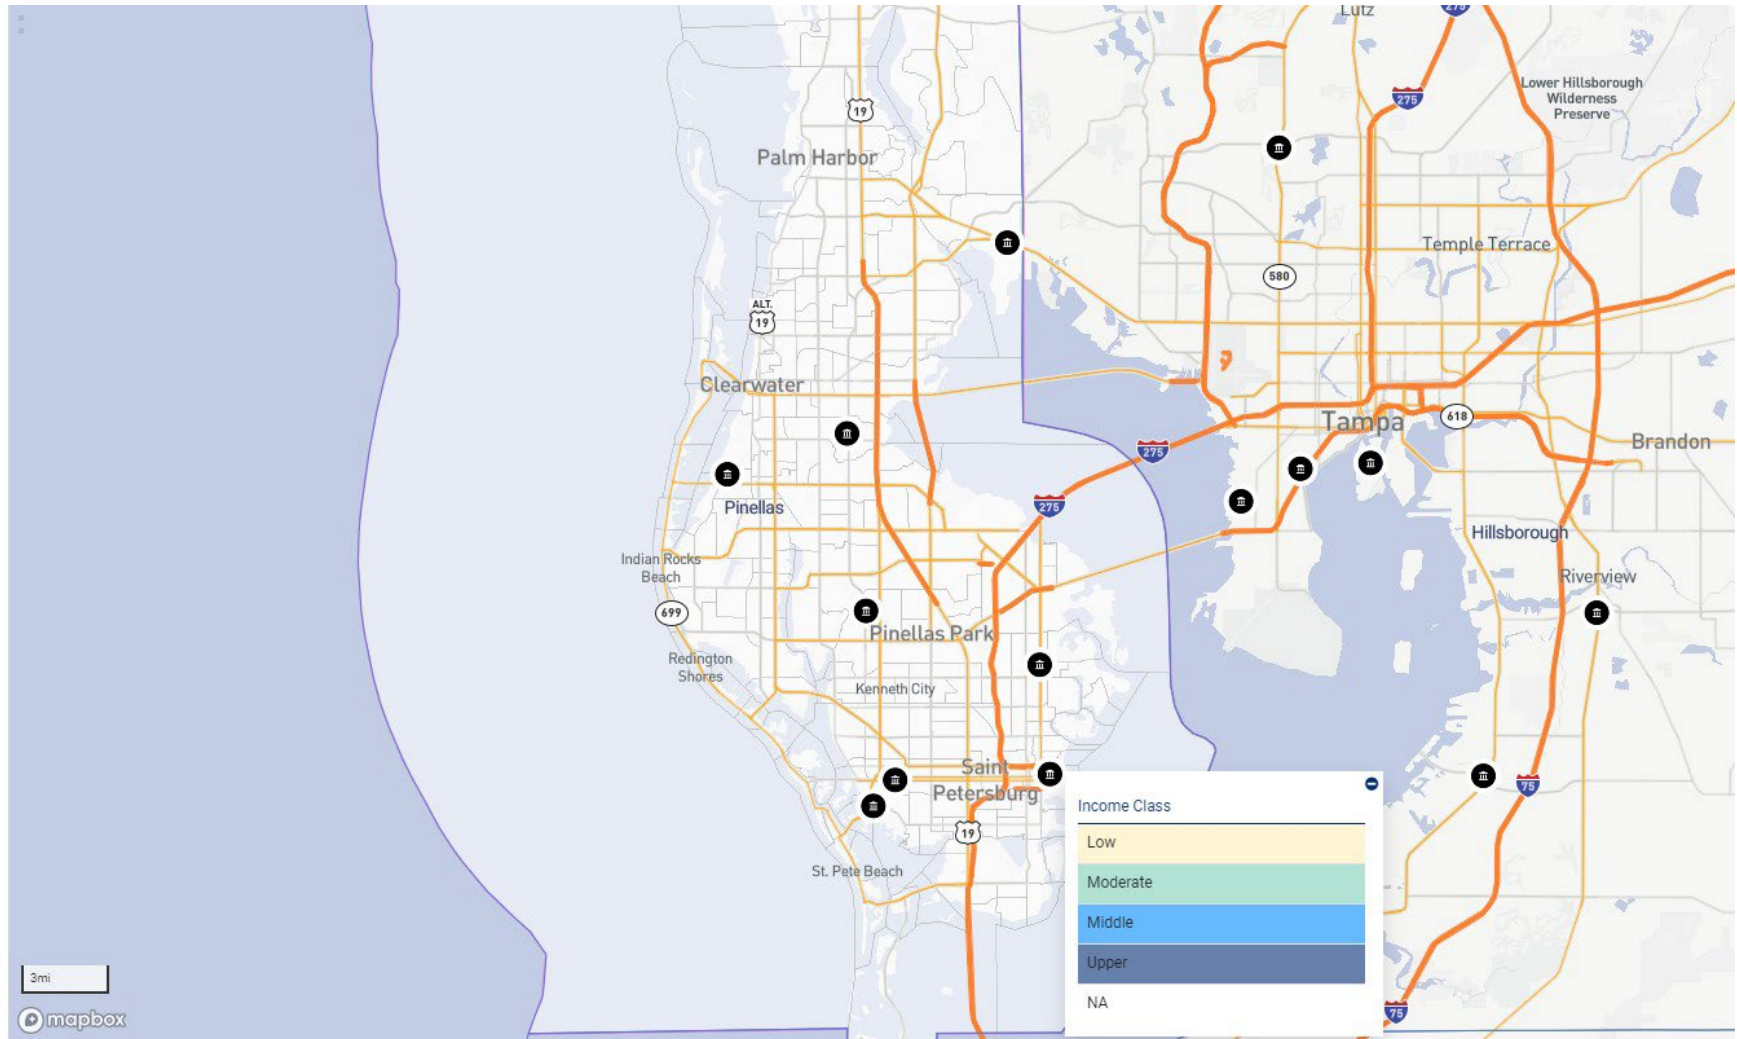

FL – CHARLOTTE COUNTY

FL – DUVAL COUNTY

FL – HILLSBOROUGH COUNTY

FL – LEE COUNTY

FL – MANATEE COUNTY

FL – MARION COUNTY

FL – MIAMI-DADE COUNTY

FL – PASCO COUNTY

FL – PINELLAS COUNTY

FL – SARASOTA COUNTY

GA – BARROW COUNTY

GA – BARTOW COUNTY

GA – BIBB COUNTY

GA – CARROLL COUNTY

GA – CHATHAM COUNTY

GA – CHEROKEE COUNTY

GA – CLARKE COUNTY

GA – COBB COUNTY

GA – COWETA COUNTY

GA – DAWSON COUNTY

GA – DECATUR COUNTY

GA – DEKALB COUNTY

GA – DOUGLAS COUNTY

GA – FLOYD COUNTY

GA – FORSYTH COUNTY

GA – GILMER COUNTY

GA – GLYNN COUNTY

GA – GORDON COUNTY

GA – GRADY COUNTY

GA – GWINNETT COUNTY

GA – HABERSHAM COUNTY

GA – HALL COUNTY