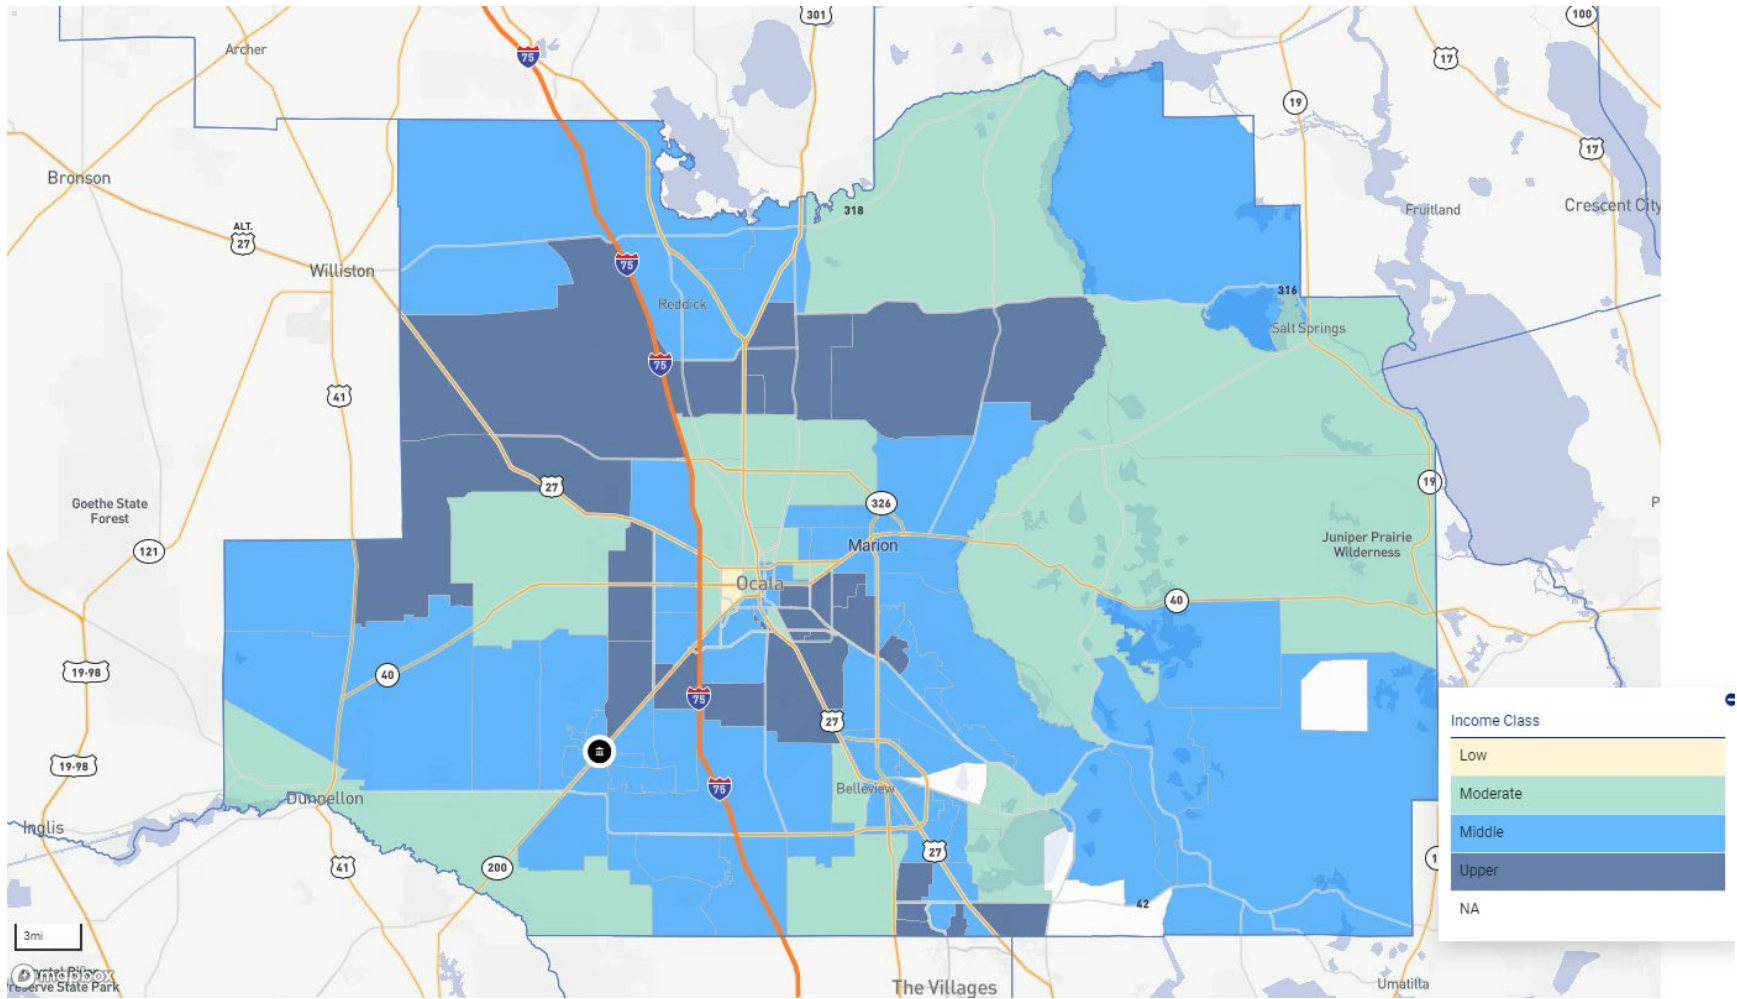

FL – CHARLOTTE COUNTY

FL – DUVAL COUNTY

FL – HILLSBOROUGH COUNTY

FL – LEE COUNTY

FL – MANATEE COUNTY

FL – MARION COUNTY

FL – MIAMI-DADE COUNTY

FL – PASCO COUNTY

FL – PINELLAS COUNTY

FL – SARASOTA COUNTY

GA – BARROW COUNTY

GA – BARTOW COUNTY

GA – BIBB COUNTY

GA – CARROLL COUNTY

GA – CHATHAM COUNTY

GA – CHEROKEE COUNTY