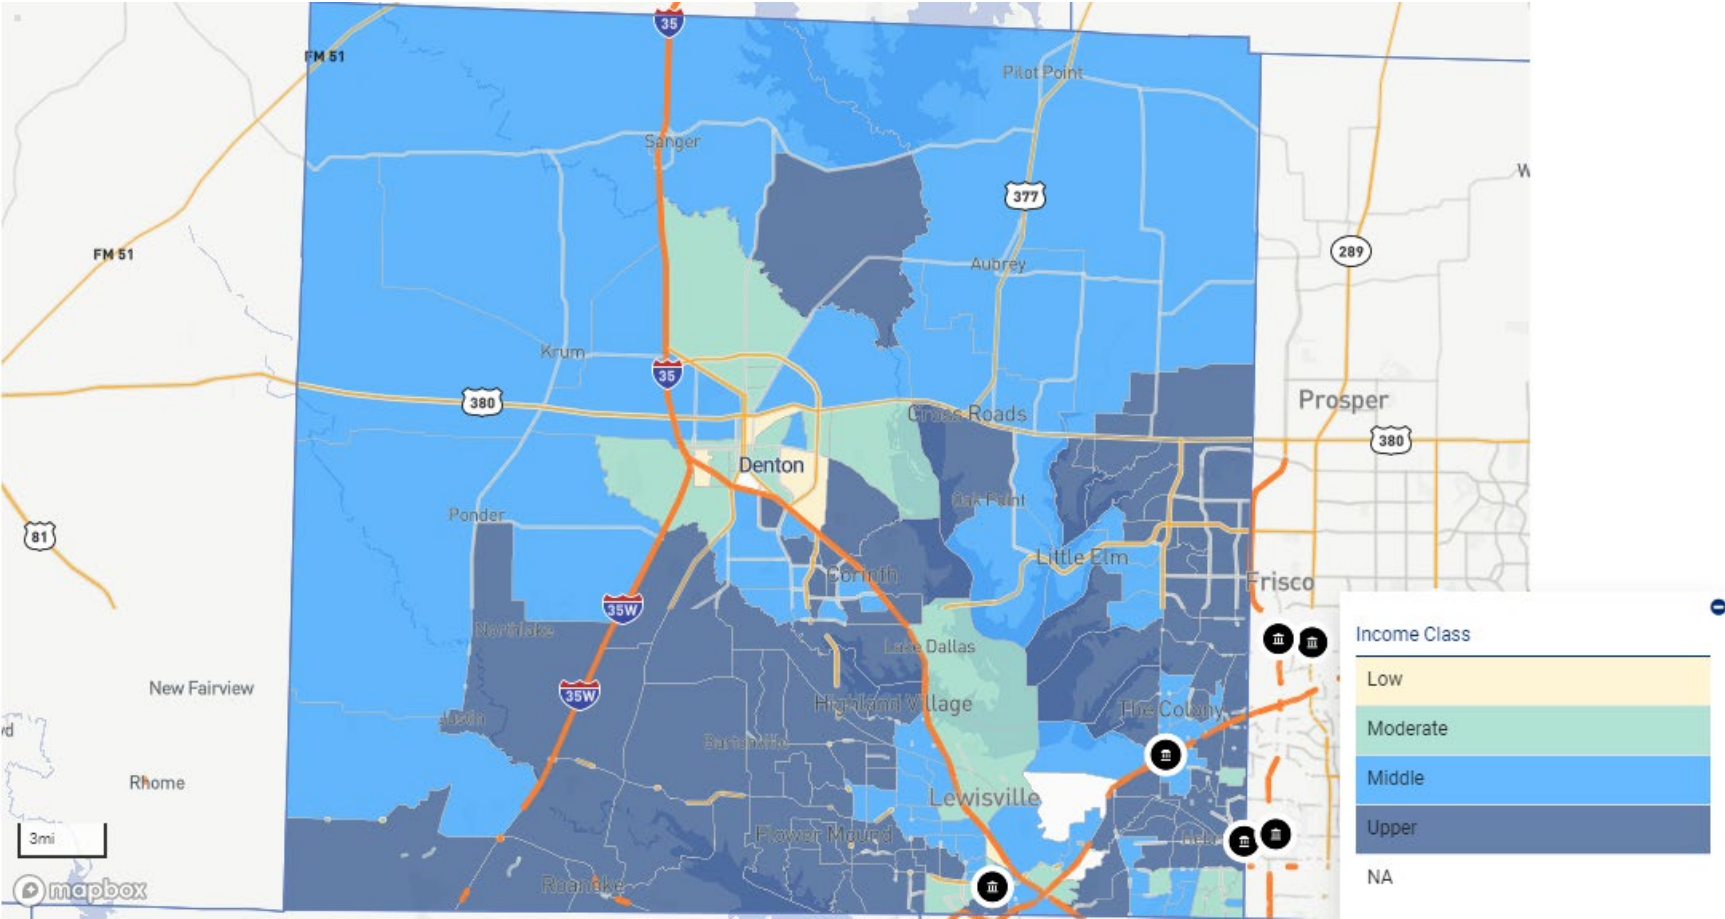

NC – CLEVELAND COUNTY

NC – DAVIDSON COUNTY

NC – DAVIE COUNTY

NC – FORSYTH COUNTY

NC – GASTON COUNTY

NC – LINCOLN COUNTY

NC – MECKLENBURG COUNTY

NC – NEW HANOVER COUNTY

NC – RANDOLPH COUNTY

NC – ROWAN COUNTY

NC – RUTHERFORD COUNTY

TX – BEXAR COUNTY

TX – BOWIE COUNTY

TX – CALDWELL COUNTY

TX – COLLIN COUNTY

TX – DALLAS COUNTY

TX – DENTON COUNTY

TX – HARRIS COUNTY

TX – TARRANT COUNTY

TX – TRAVIS COUNTY

TX – WILLIAMSON COUNTY