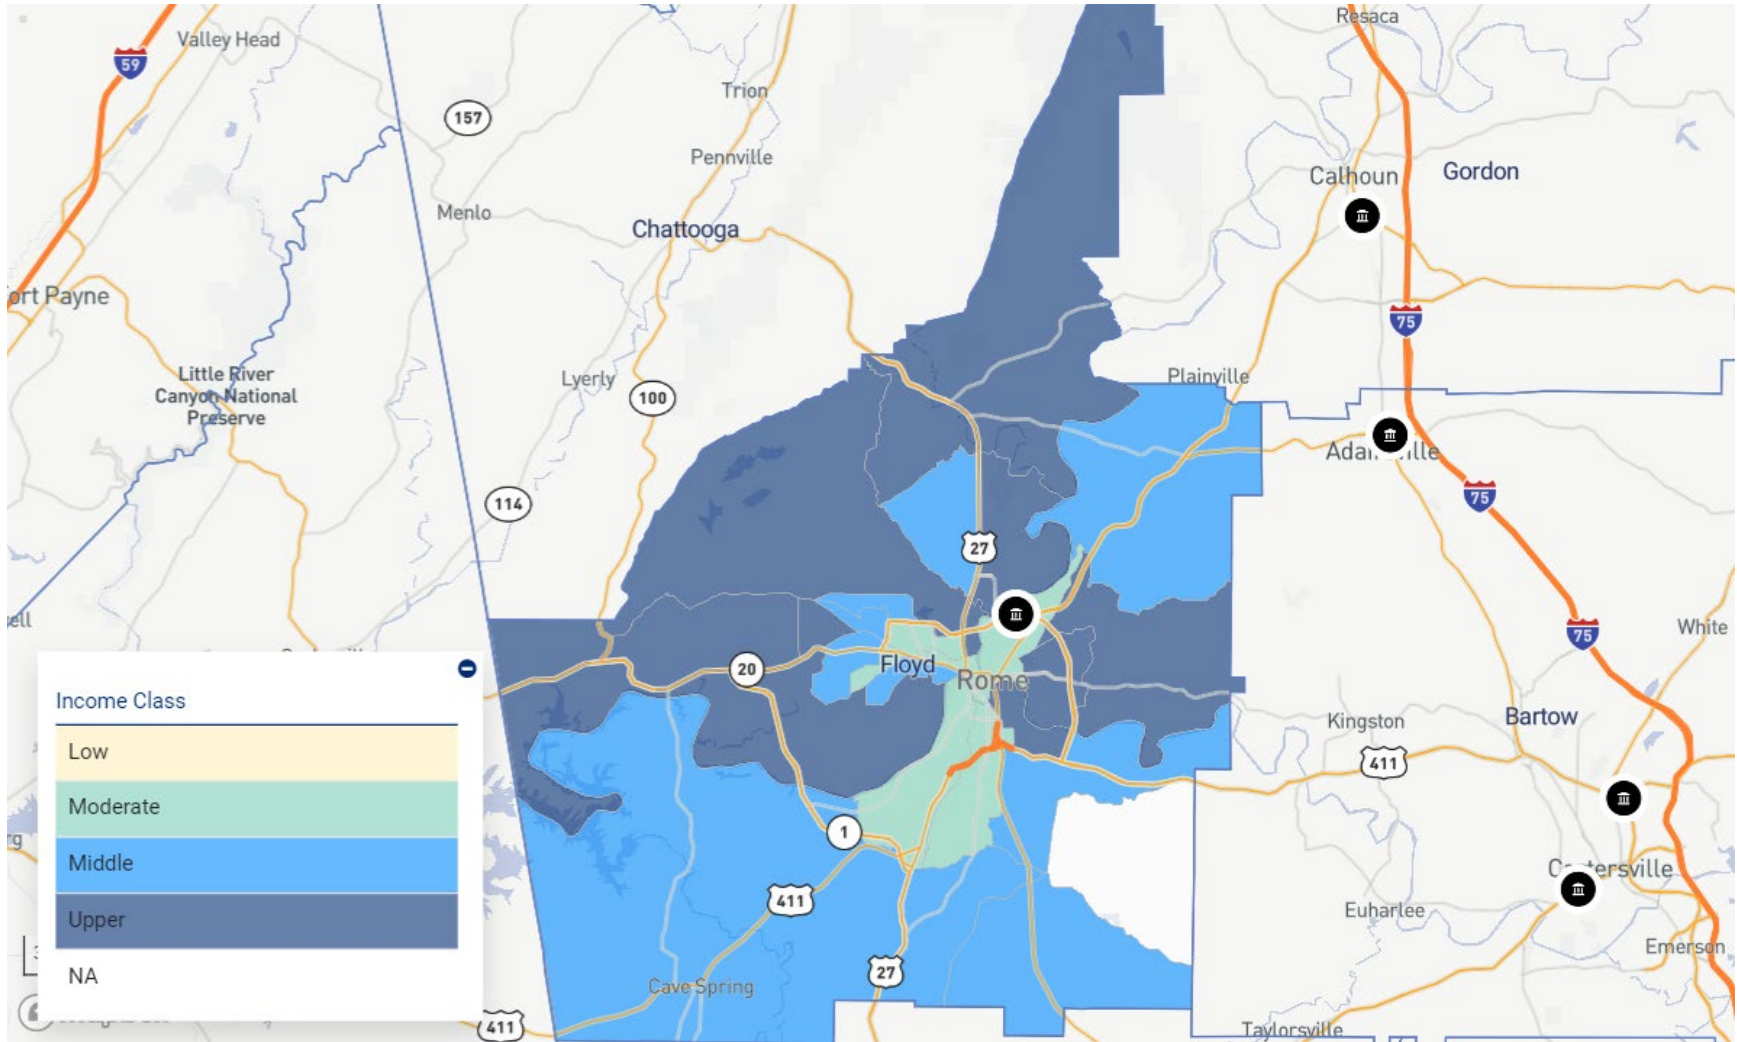

FL – PINELLAS COUNTY

FL – SARASOTA COUNTY

GA – BARROW COUNTY

GA – BARTOW COUNTY

GA – BIBB COUNTY

GA – CARROLL COUNTY

GA – CHATHAM COUNTY

GA – CHEROKEE COUNTY

GA – CLARKE COUNTY

GA – COBB COUNTY

GA – COWETA COUNTY

GA – DAWSON COUNTY

GA – DECATUR COUNTY

GA – DEKALB COUNTY

GA – DOUGLAS COUNTY

GA – FLOYD COUNTY

GA – FORSYTH COUNTY

GA – GILMER COUNTY

GA – GLYNN COUNTY

GA – GORDON COUNTY

GA – GRADY COUNTY

GA – GWINNETT COUNTY

GA – HABERSHAM COUNTY

GA – HALL COUNTY

NC – CLEVELAND COUNTY

NC – DAVIDSON COUNTY

NC – DAVIE COUNTY

NC – FORSYTH COUNTY

NC – GASTON COUNTY

NC – LINCOLN COUNTY

NC – MECKLENBURG COUNTY

NC – NEW HANOVER COUNTY