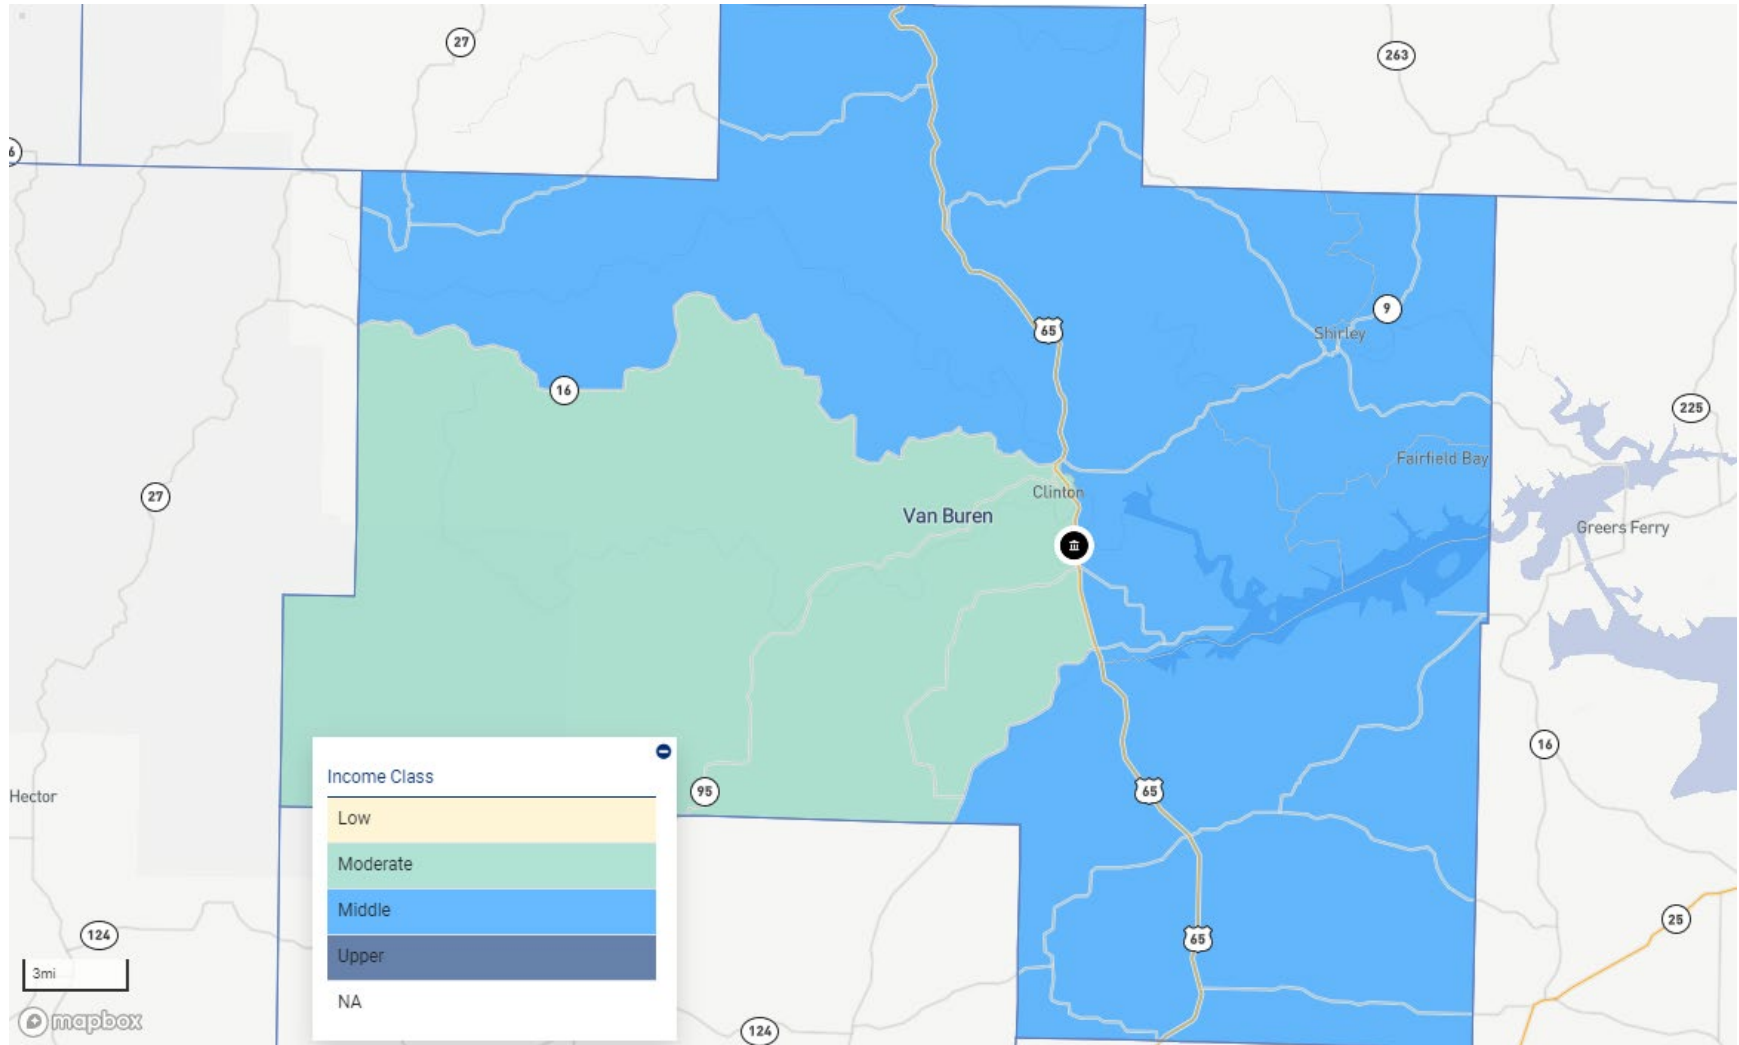

AR – HEMPSTEAD COUNTY

AR – HOT SPRING COUNTY

AR – JOHNSON COUNTY

AR – LOGAN COUNTY

AR – LONOKE COUNTY

AR – MARION COUNTY

AR – MILLER COUNTY

AR – NEWTON COUNTY

AR – POPE COUNTY

AR – PULASKI COUNTY

AR – SALINE COUNTY

AR – SEARCY COUNTY

AR – SEBASTIAN COUNTY

AR – VAN BUREN COUNTY

AR – WASHINGTON COUNTY

FL – BROWARD COUNTY

FL – CHARLOTTE COUNTY

FL – DUVAL COUNTY

FL – HILLSBOROUGH COUNTY

FL – LEE COUNTY

FL – MANATEE COUNTY

FL – MARION COUNTY

FL – MIAMI-DADE COUNTY

FL – PASCO COUNTY

NC – CLEVELAND COUNTY

NC – DAVIDSON COUNTY

NC – DAVIE COUNTY

NC – FORSYTH COUNTY

NC – GASTON COUNTY

NC – LINCOLN COUNTY

NC – MECKLENBURG COUNTY

NC – NEW HANOVER COUNTY