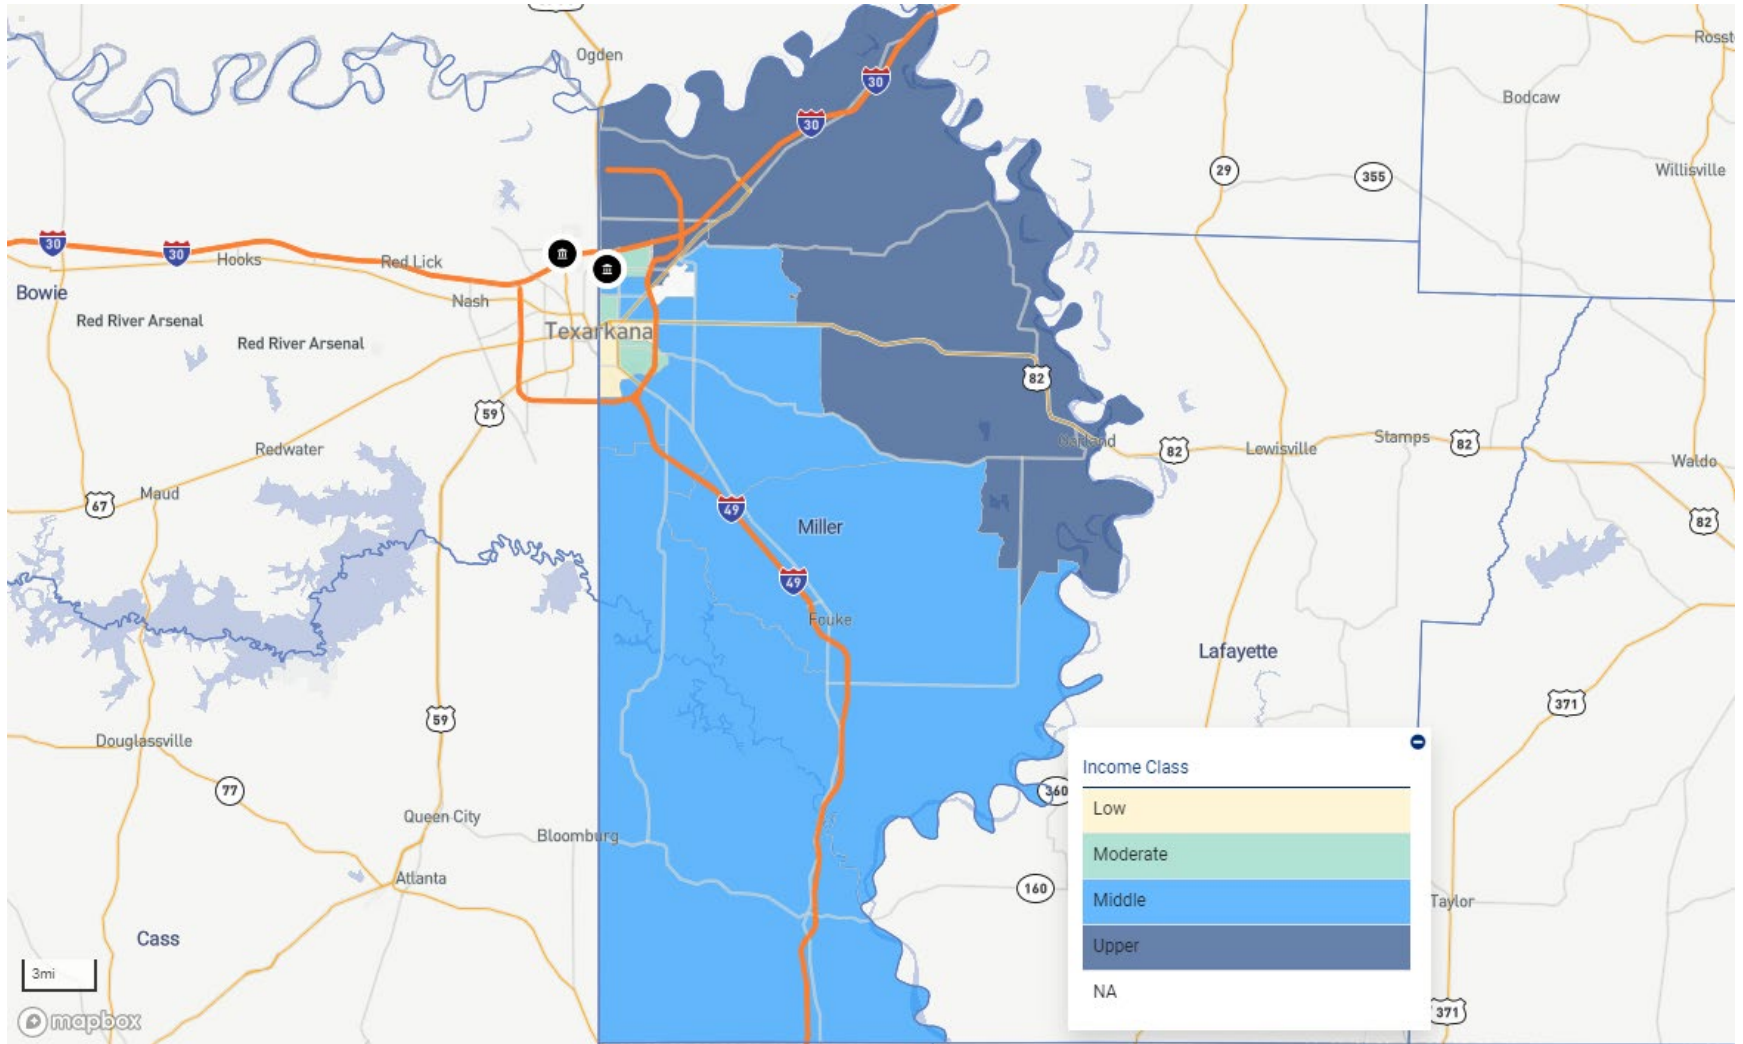

AR – HEMPSTEAD COUNTY

AR – HOT SPRING COUNTY

AR – JOHNSON COUNTY

AR – LOGAN COUNTY

AR – LONOKE COUNTY

AR – MARION COUNTY

AR – MILLER COUNTY

AR – NEWTON COUNTY

AR – POPE COUNTY

AR – PULASKI COUNTY

AR – SALINE COUNTY

AR – SEARCY COUNTY

AR – SEBASTIAN COUNTY

AR – VAN BUREN COUNTY

AR – WASHINGTON COUNTY

FL – BROWARD COUNTY

FL – CHARLOTTE COUNTY

FL – DUVAL COUNTY

FL – HILLSBOROUGH COUNTY

FL – LEE COUNTY

FL – MANATEE COUNTY

FL – MARION COUNTY

FL – MIAMI-DADE COUNTY

FL – PASCO COUNTY

NC – CLEVELAND COUNTY

NC – DAVIDSON COUNTY

NC – DAVIE COUNTY

NC – FORSYTH COUNTY

NC – GASTON COUNTY

NC – LINCOLN COUNTY

NC – MECKLENBURG COUNTY

NC – NEW HANOVER COUNTY