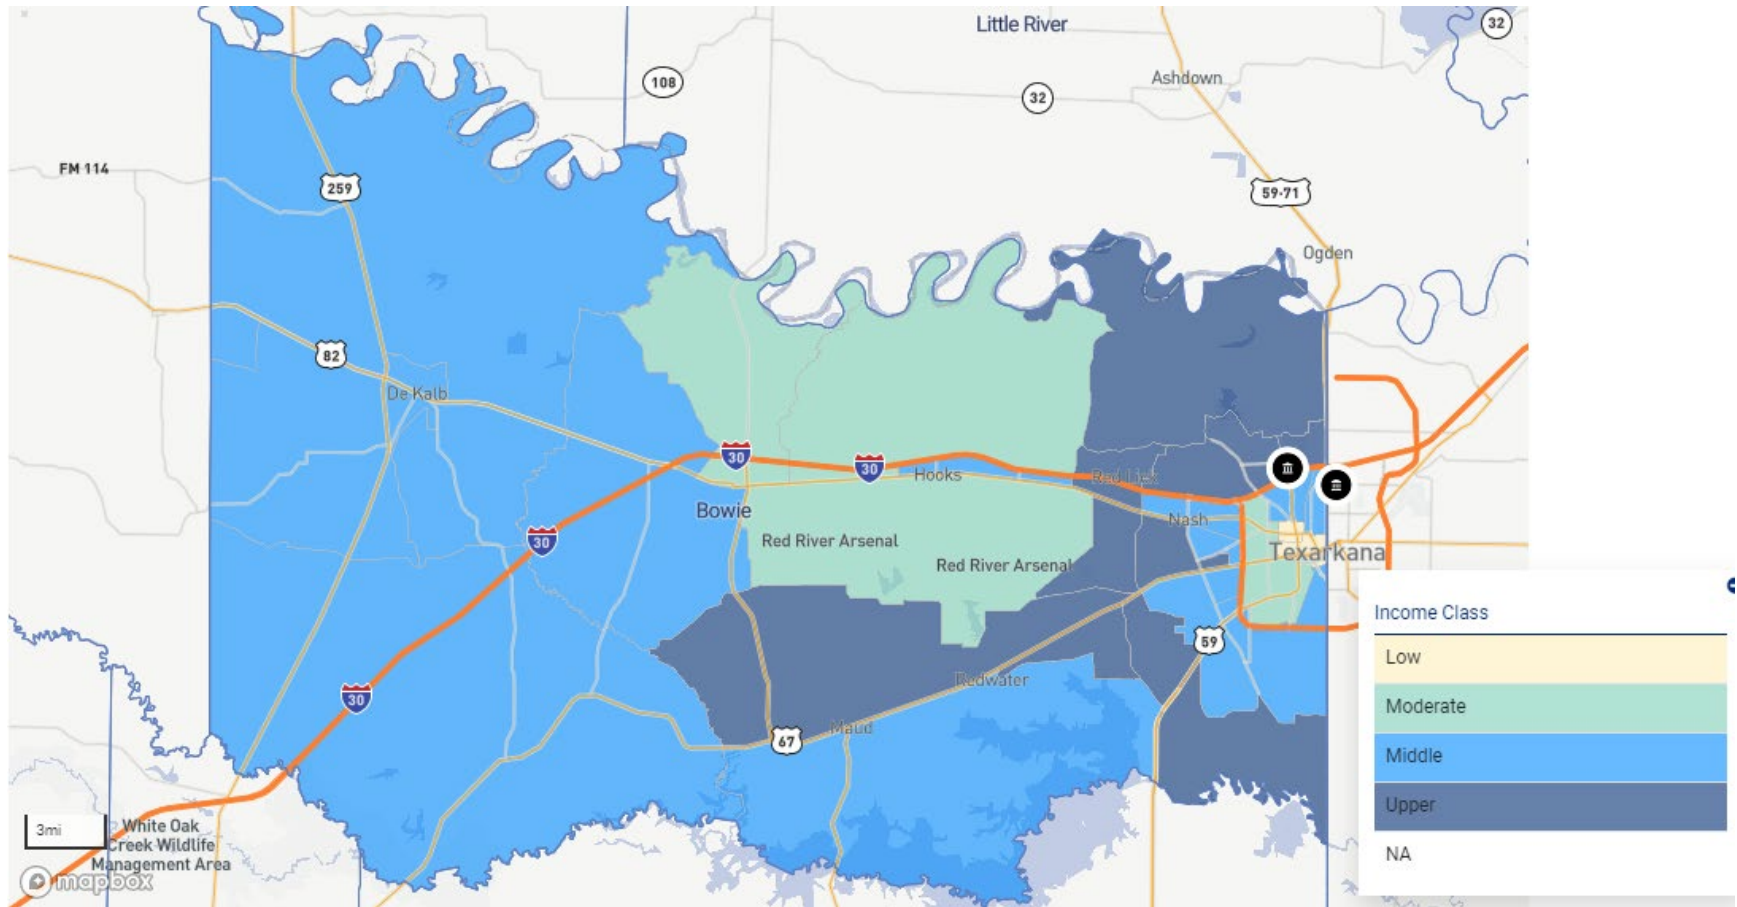

NC – CLEVELAND COUNTY

NC – DAVIDSON COUNTY

NC – DAVIE COUNTY

NC – FORSYTH COUNTY

NC – GASTON COUNTY

NC – LINCOLN COUNTY

NC – MECKLENBURG COUNTY

NC – NEW HANOVER COUNTY

NC – RANDOLPH COUNTY

NC – ROWAN COUNTY

NC – RUTHERFORD COUNTY

TX – BEXAR COUNTY

TX – BOWIE COUNTY

TX – CALDWELL COUNTY

TX – COLLIN COUNTY

TX – DALLAS COUNTY