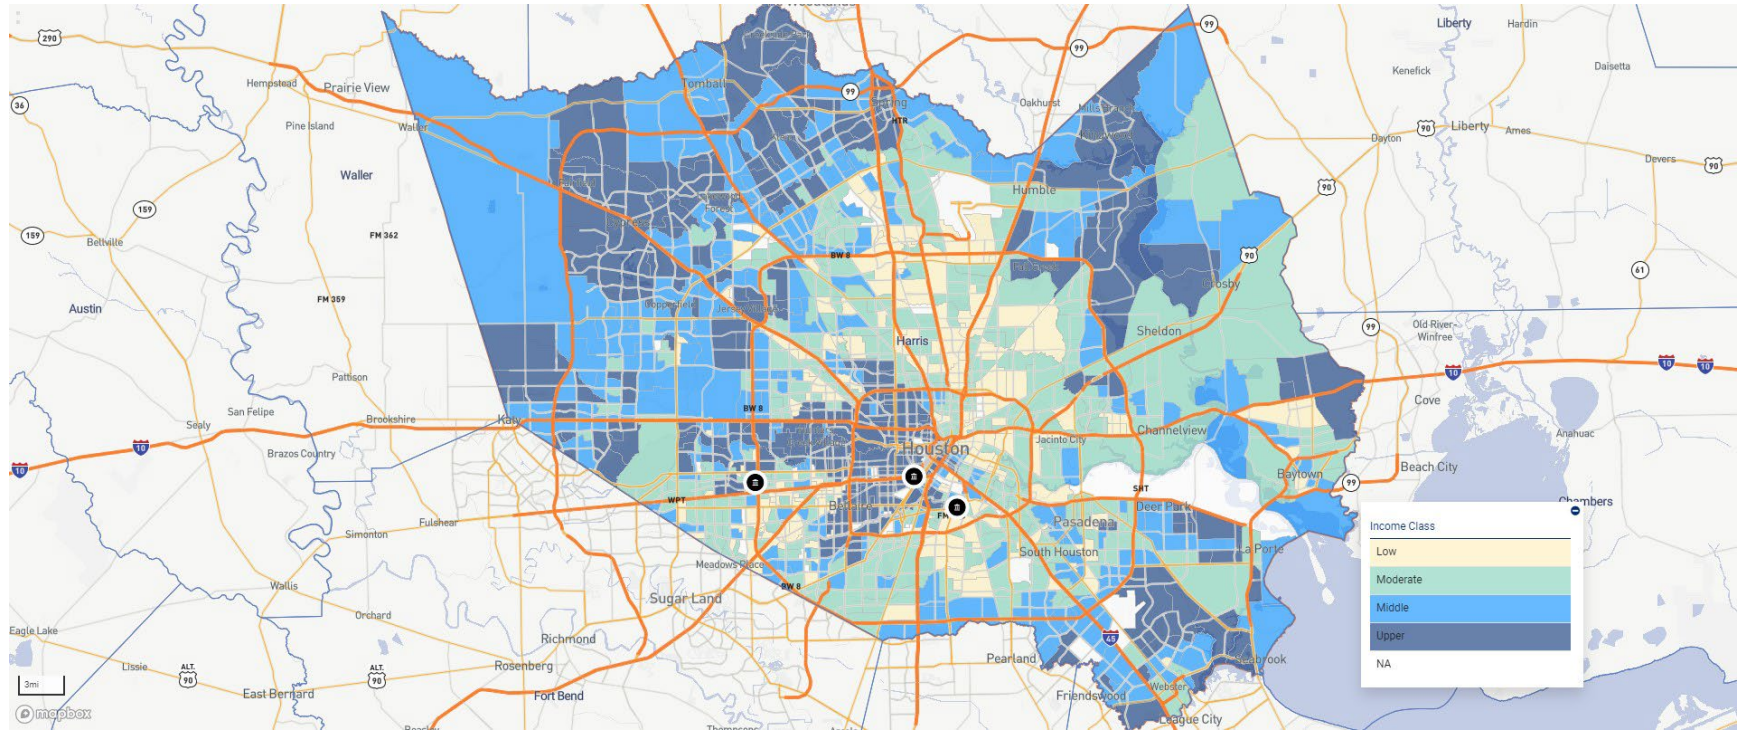

NC – CLEVELAND COUNTY

NC – DAVIDSON COUNTY

NC – DAVIE COUNTY

NC – FORSYTH COUNTY

NC – GASTON COUNTY

NC – LINCOLN COUNTY

NC – MECKLENBURG COUNTY

NC – NEW HANOVER COUNTY

NC – RANDOLPH COUNTY

NC – ROWAN COUNTY

NC – RUTHERFORD COUNTY

TX – BEXAR COUNTY

TX – BOWIE COUNTY

TX – CALDWELL COUNTY

TX – COLLIN COUNTY

TX – DALLAS COUNTY

TX – DENTON COUNTY

TX – HARRIS COUNTY

TX – TARRANT COUNTY

TX – TRAVIS COUNTY

TX – WILLIAMSON COUNTY