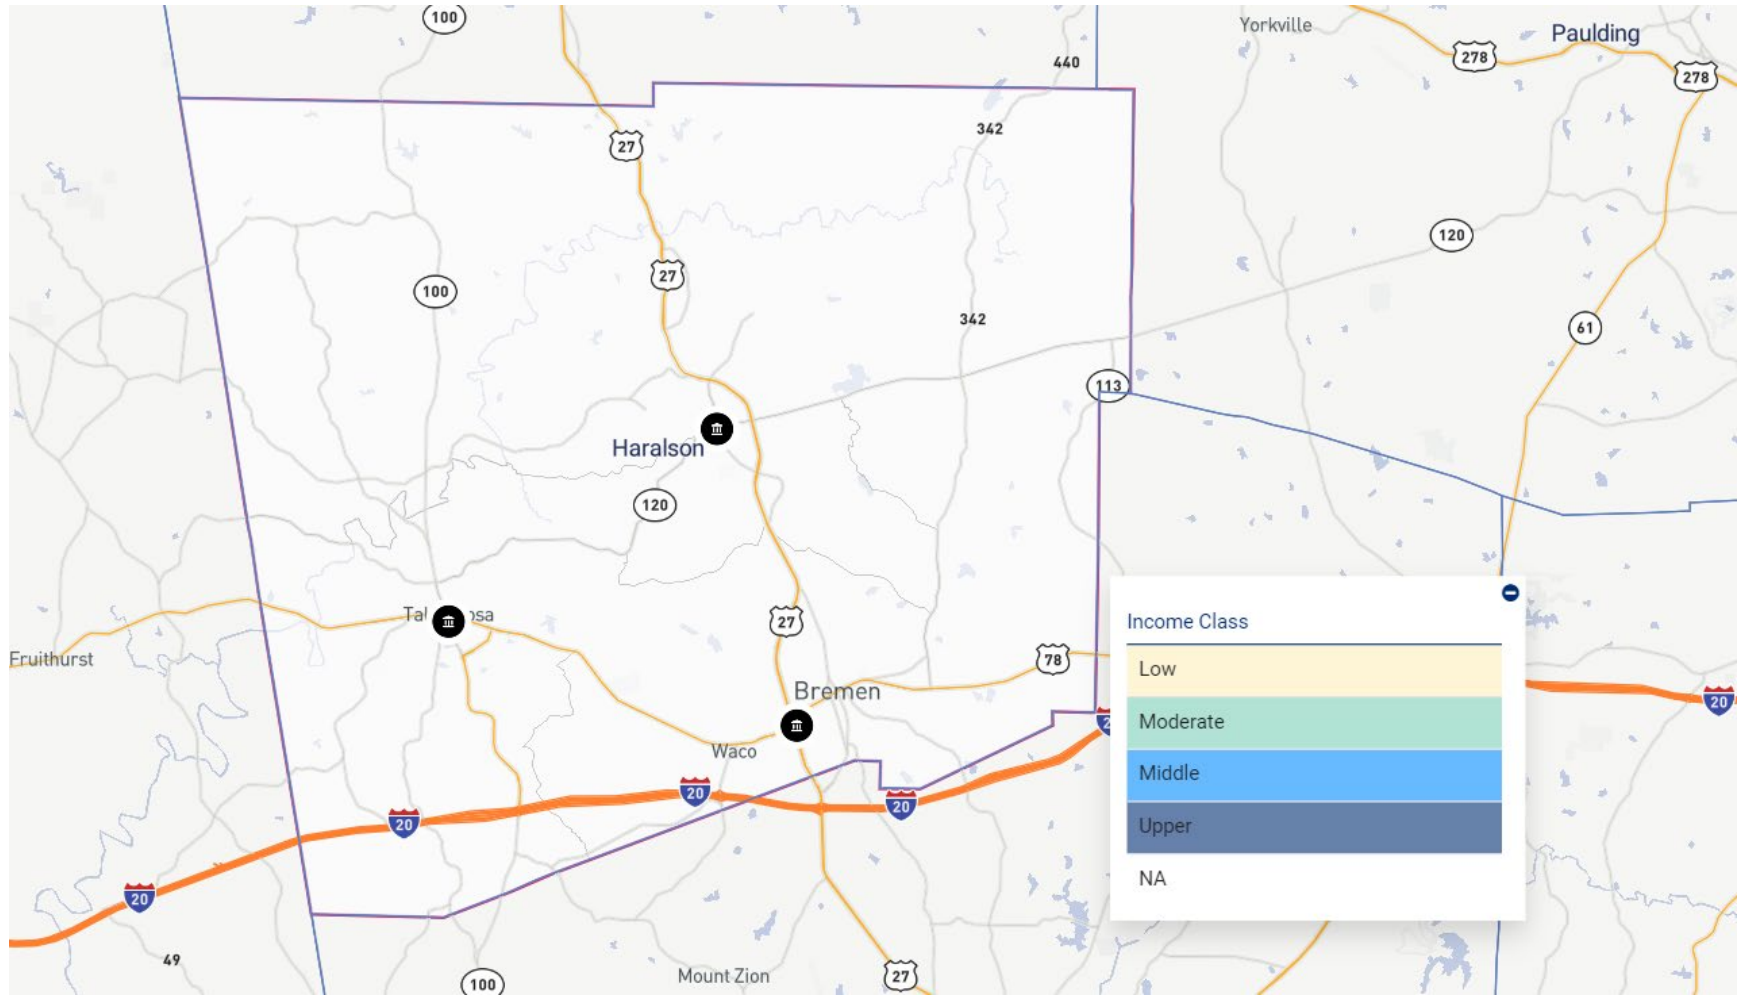

GA – FORSYTH COUNTY

GA – GILMER COUNTY

GA – GLYNN COUNTY

GA – GORDON COUNTY

GA – GRADY COUNTY

GA – GWINNETT COUNTY

GA – HABERSHAM COUNTY

GA – HALL COUNTY

GA – HARALSON COUNTY

GA – HEARD COUNTY

GA – HENRY COUNTY

GA – JACKSON COUNTY

GA – LOWNDES COUNTY

GA – LUMPKIN COUNTY

GA – MURRAY COUNTY

GA – MUSCOGEE COUNTY