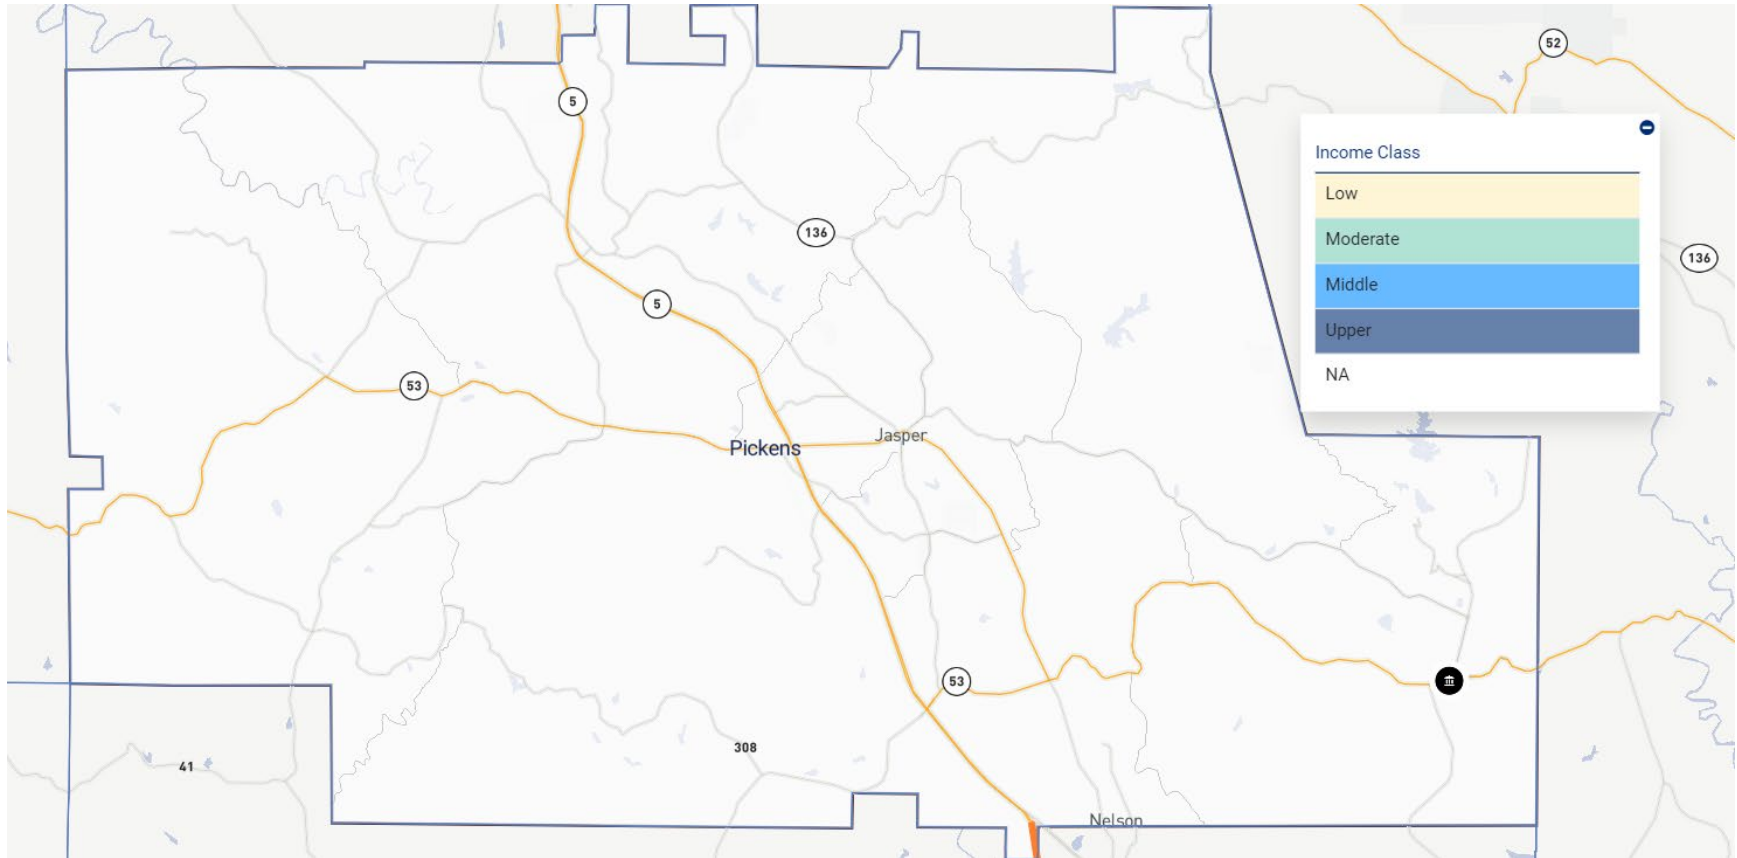

GA – PICKENS COUNTY