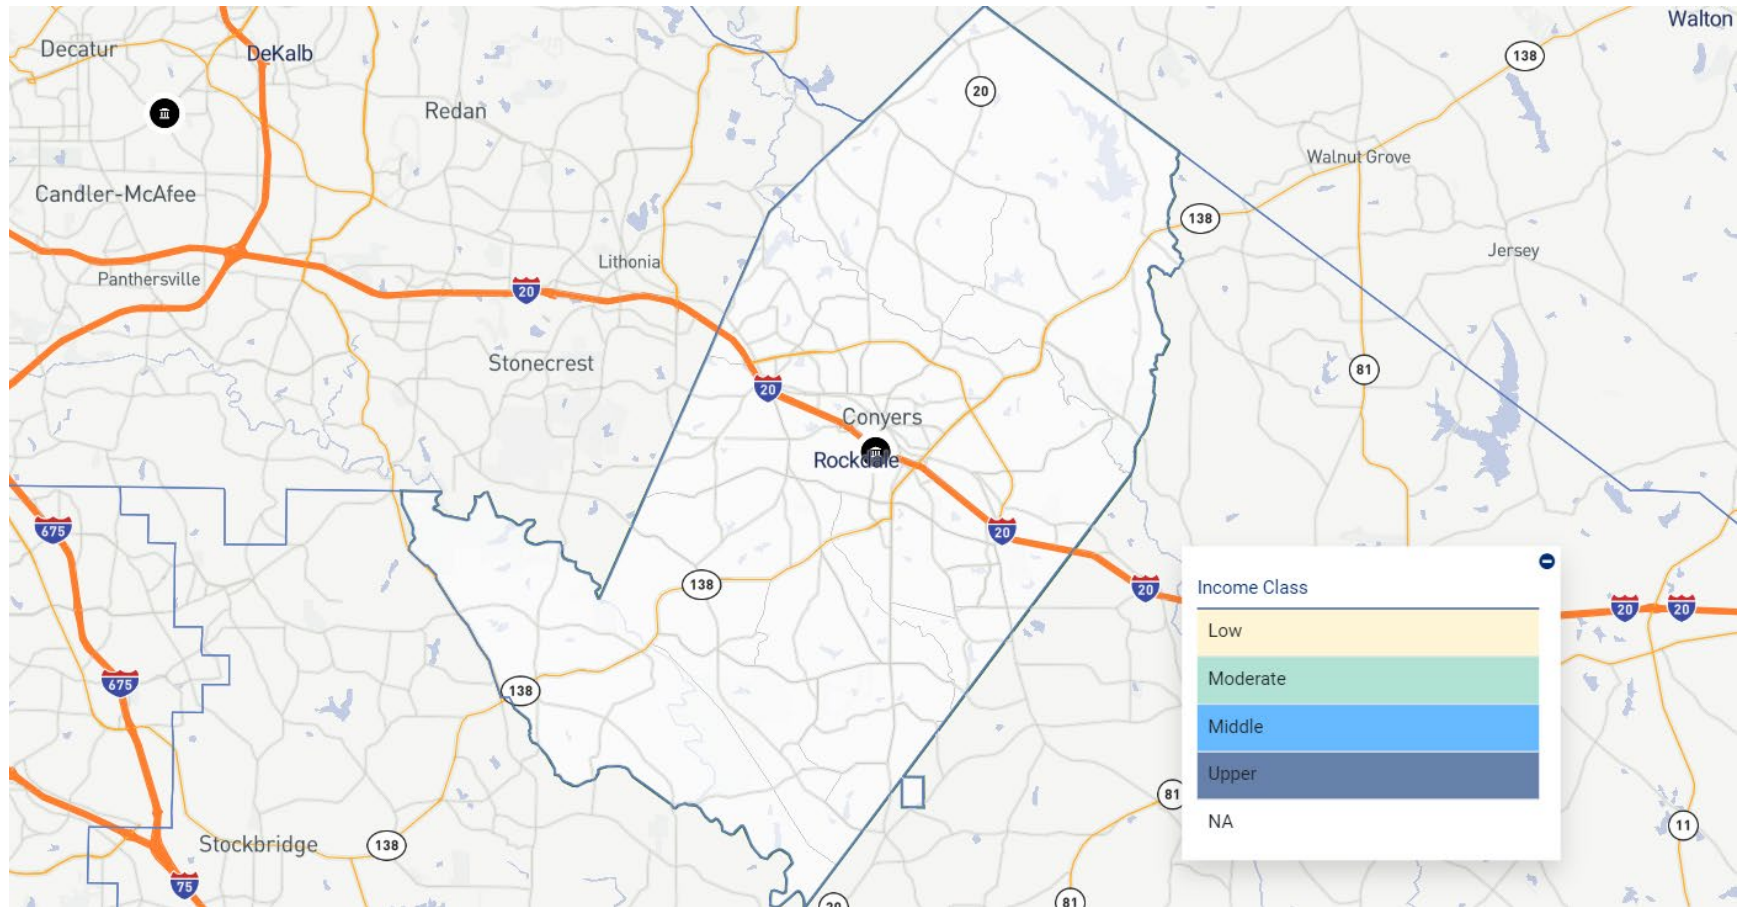

GA – OCONEE COUNTY

GA – PAULDING COUNTY

GA – PICKENS COUNTY

GA – ROCKDALE COUNTY

GA – UNION COUNTY

GA – WALTON COUNTY

GA – WHITFIELD COUNTY

NC – CABARRUS COUNTY

NC – CLEVELAND COUNTY

NC – DAVIDSON COUNTY

NC – DAVIE COUNTY

NC – FORSYTH COUNTY

NC – GASTON COUNTY

NC – LINCOLN COUNTY

NC – MECKLENBURG COUNTY

NC – NEW HANOVER COUNTY