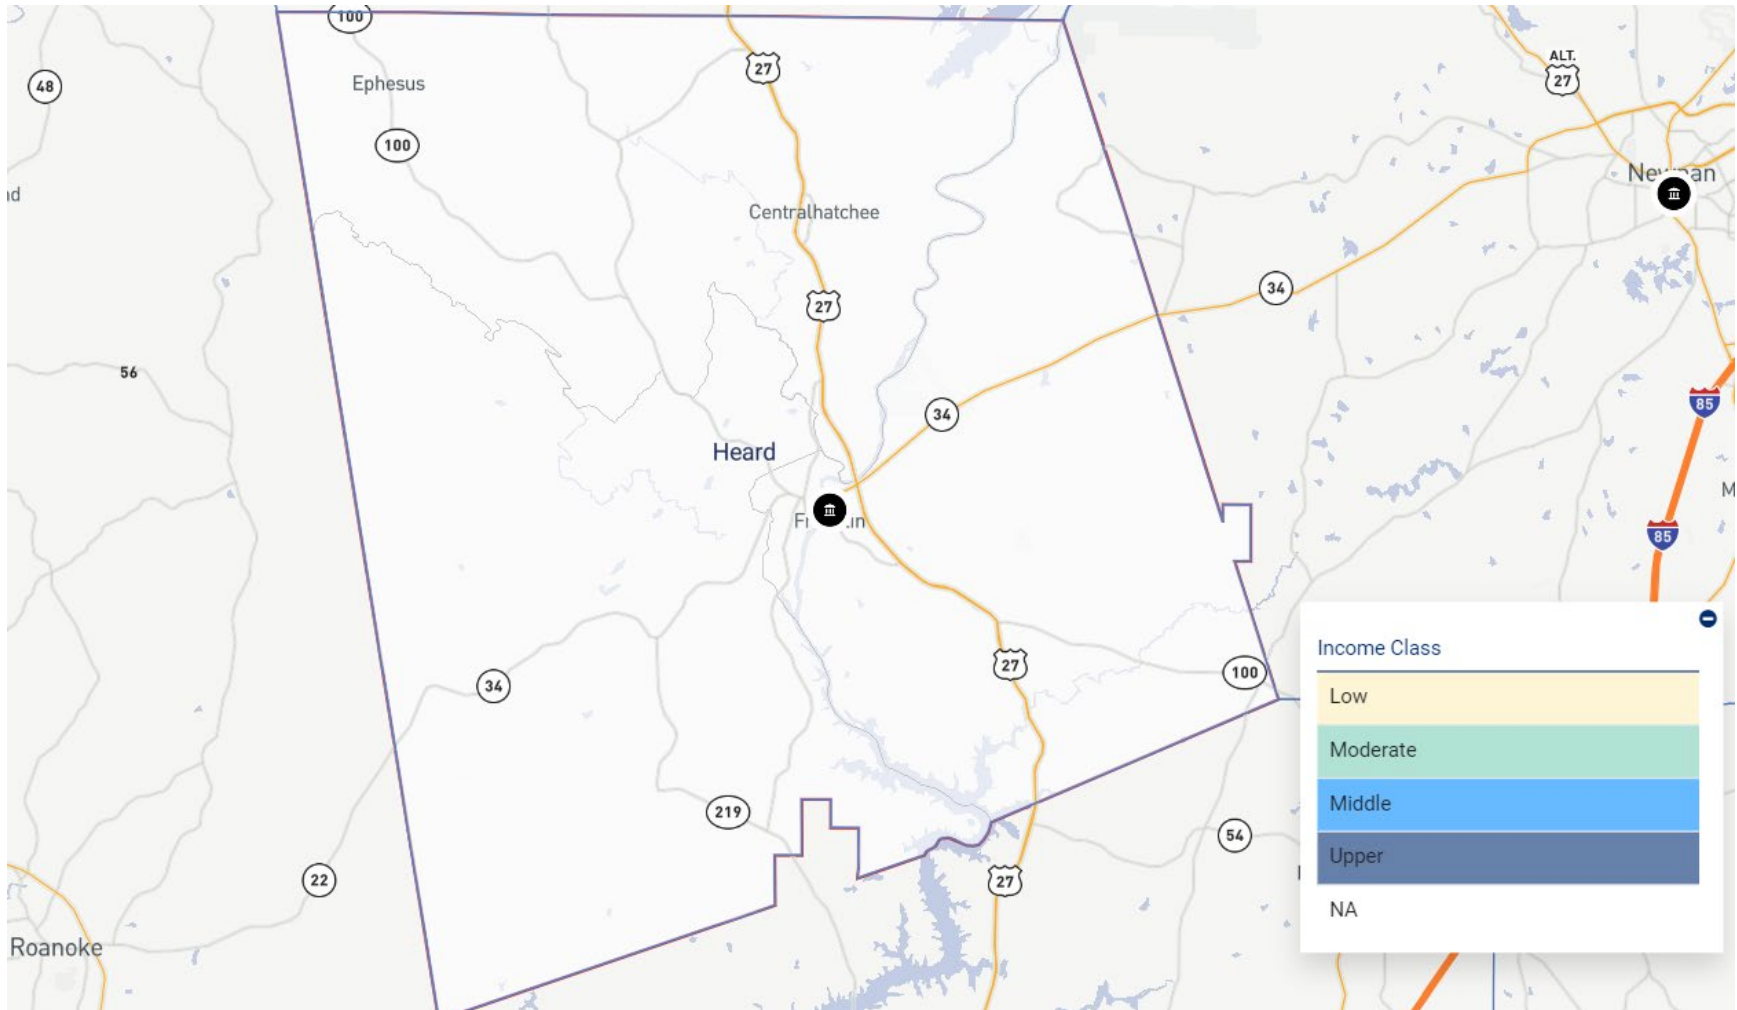

GA – FORSYTH COUNTY

GA – GILMER COUNTY

GA – GLYNN COUNTY

GA – GORDON COUNTY

GA – GRADY COUNTY

GA – GWINNETT COUNTY

GA – HABERSHAM COUNTY

GA – HALL COUNTY

GA – HARALSON COUNTY

GA – HEARD COUNTY

GA – HENRY COUNTY

GA – JACKSON COUNTY

GA – LOWNDES COUNTY

GA – LUMPKIN COUNTY

GA – MURRAY COUNTY

GA – MUSCOGEE COUNTY