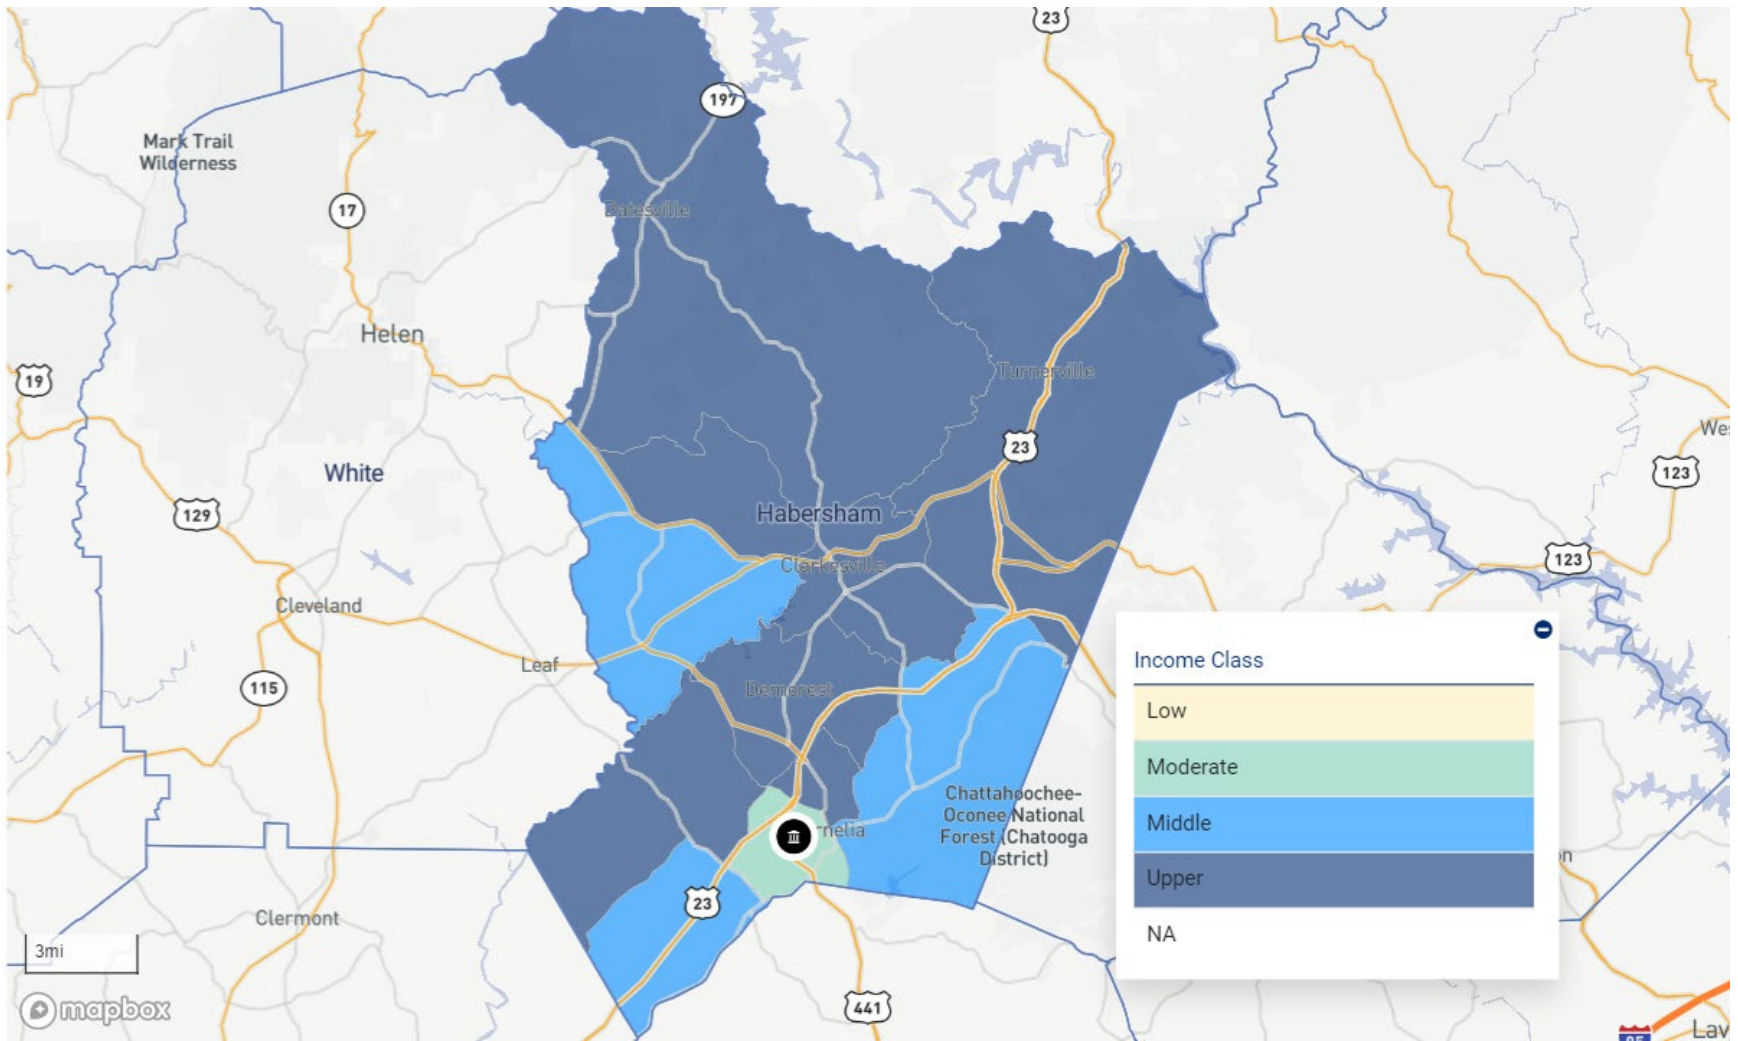

GA – CLARKE COUNTY

GA – COBB COUNTY

GA – COWETA COUNTY

GA – DAWSON COUNTY

GA – DECATUR COUNTY

GA – DEKALB COUNTY

GA – DOUGLAS COUNTY

GA – FLOYD COUNTY

GA – FORSYTH COUNTY

GA – GILMER COUNTY

GA – GLYNN COUNTY

GA – GORDON COUNTY

GA – GRADY COUNTY

GA – GWINNETT COUNTY

GA – HABERSHAM COUNTY

GA – HALL COUNTY

GA – HARALSON COUNTY

GA – HEARD COUNTY

GA – HENRY COUNTY

GA – JACKSON COUNTY

GA – LOWNDES COUNTY

GA – LUMPKIN COUNTY

GA – MURRAY COUNTY

GA – MUSCOGEE COUNTY

NC – CLEVELAND COUNTY

NC – DAVIDSON COUNTY

NC – DAVIE COUNTY

NC – FORSYTH COUNTY

NC – GASTON COUNTY

NC – LINCOLN COUNTY

NC – MECKLENBURG COUNTY

NC – NEW HANOVER COUNTY