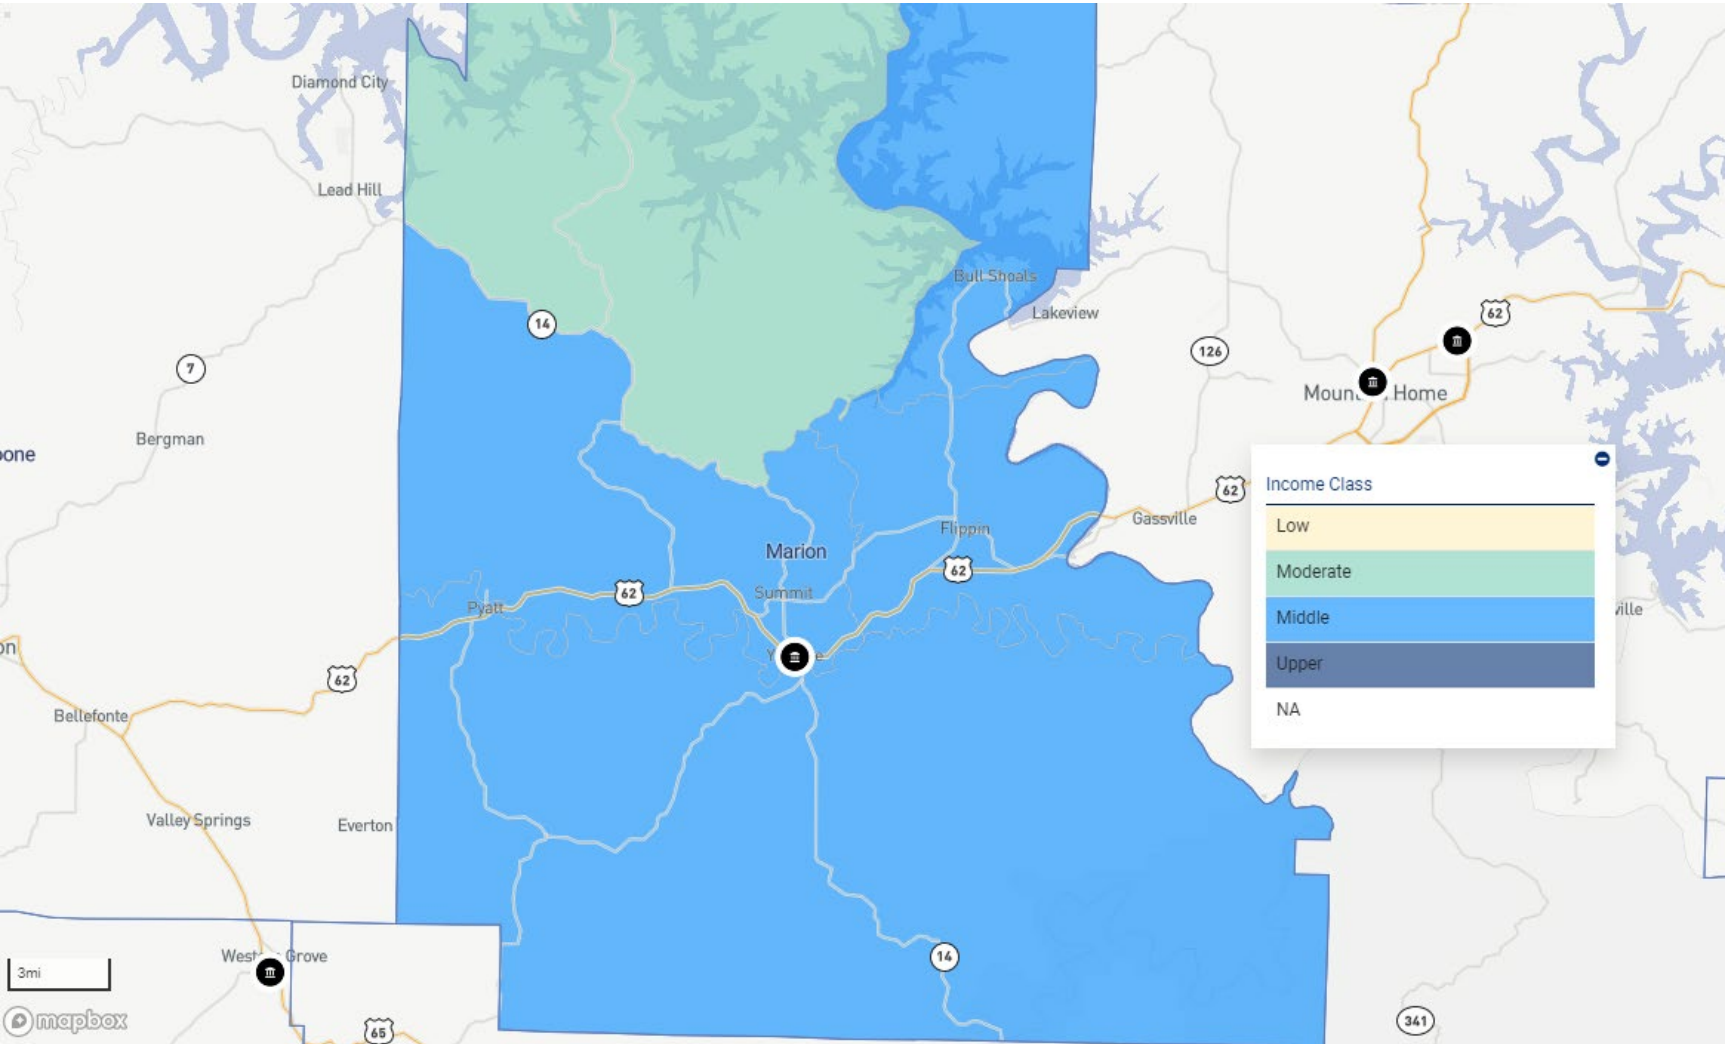

AR – HEMPSTEAD COUNTY

AR – HOT SPRING COUNTY

AR – JOHNSON COUNTY

AR – LOGAN COUNTY

AR – LONOKE COUNTY

AR – MARION COUNTY

AR – MILLER COUNTY

AR – NEWTON COUNTY

AR – POPE COUNTY

AR – PULASKI COUNTY

AR – SALINE COUNTY

AR – SEARCY COUNTY

AR – SEBASTIAN COUNTY

AR – VAN BUREN COUNTY

AR – WASHINGTON COUNTY

FL – BROWARD COUNTY

FL – CHARLOTTE COUNTY

FL – DUVAL COUNTY

FL – HILLSBOROUGH COUNTY

FL – LEE COUNTY

FL – MANATEE COUNTY

FL – MARION COUNTY

FL – MIAMI-DADE COUNTY

FL – PASCO COUNTY

NC – CLEVELAND COUNTY

NC – DAVIDSON COUNTY

NC – DAVIE COUNTY

NC – FORSYTH COUNTY

NC – GASTON COUNTY

NC – LINCOLN COUNTY

NC – MECKLENBURG COUNTY

NC – NEW HANOVER COUNTY