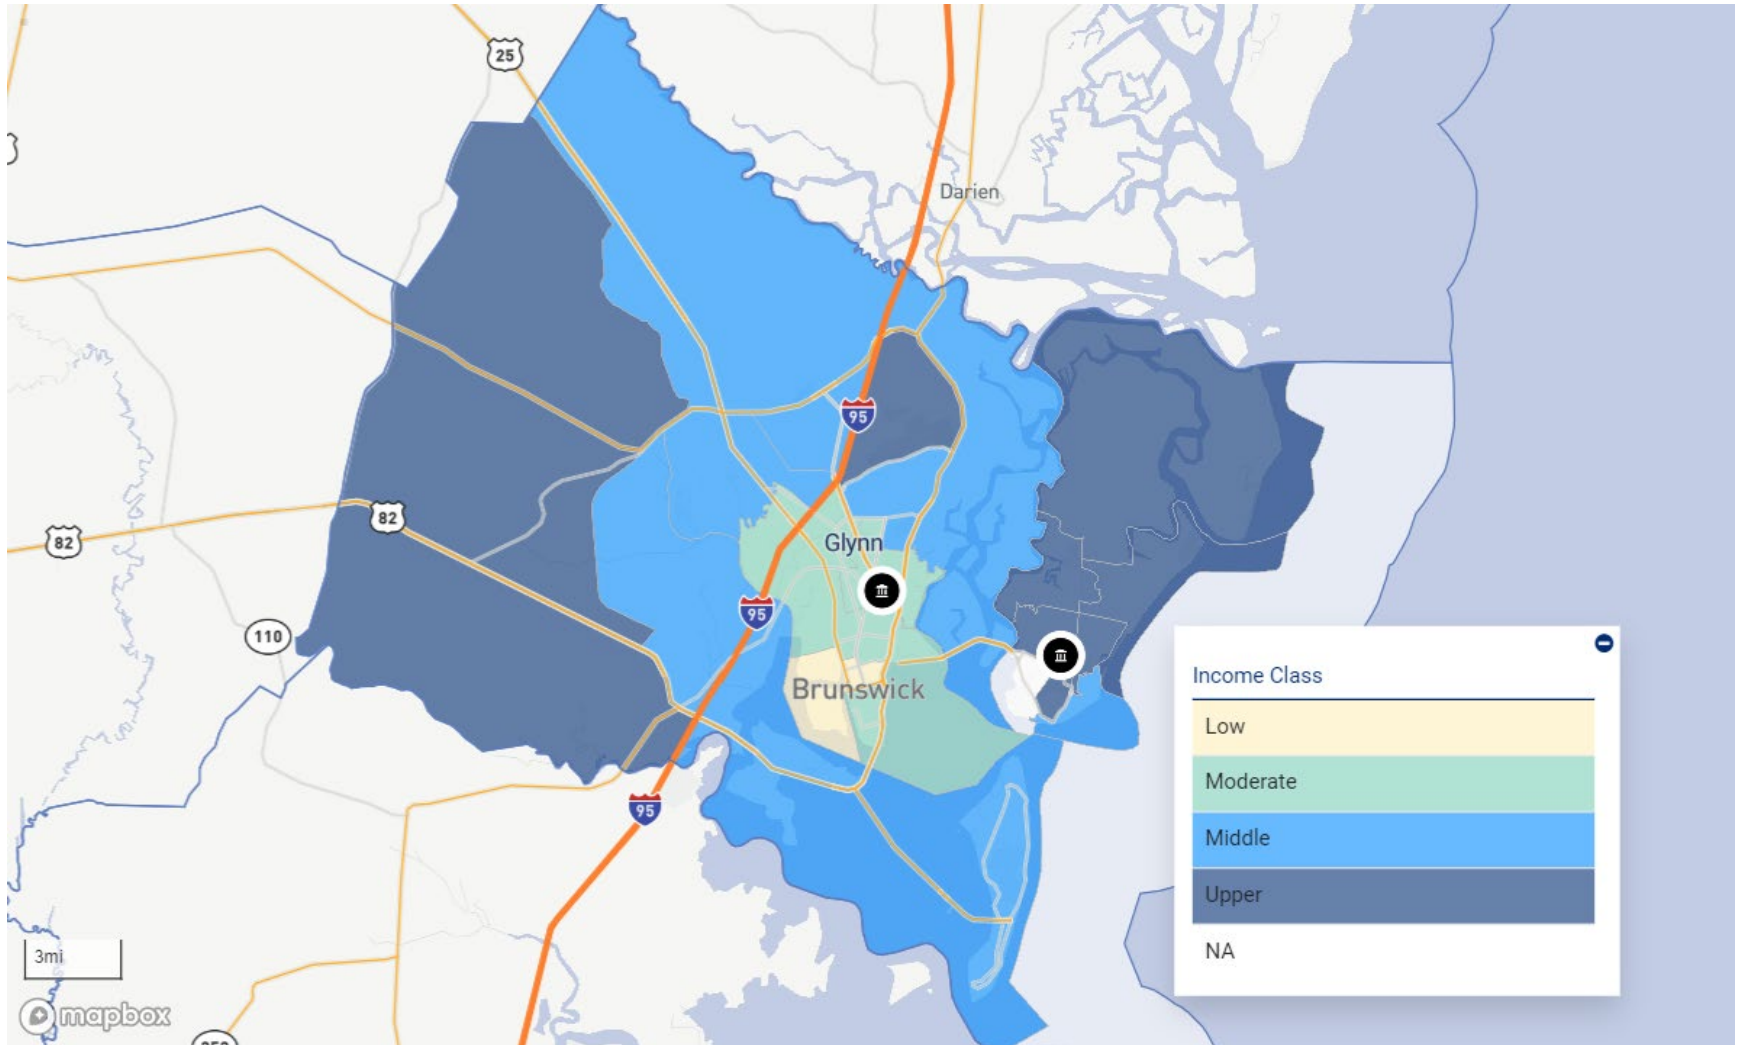

GA – CLARKE COUNTY

GA – COBB COUNTY

GA – COWETA COUNTY

GA – DAWSON COUNTY

GA – DECATUR COUNTY

GA – DEKALB COUNTY

GA – DOUGLAS COUNTY

GA – FLOYD COUNTY

GA – FORSYTH COUNTY

GA – GILMER COUNTY

GA – GLYNN COUNTY

GA – GORDON COUNTY

GA – GRADY COUNTY

GA – GWINNETT COUNTY

GA – HABERSHAM COUNTY

GA – HALL COUNTY