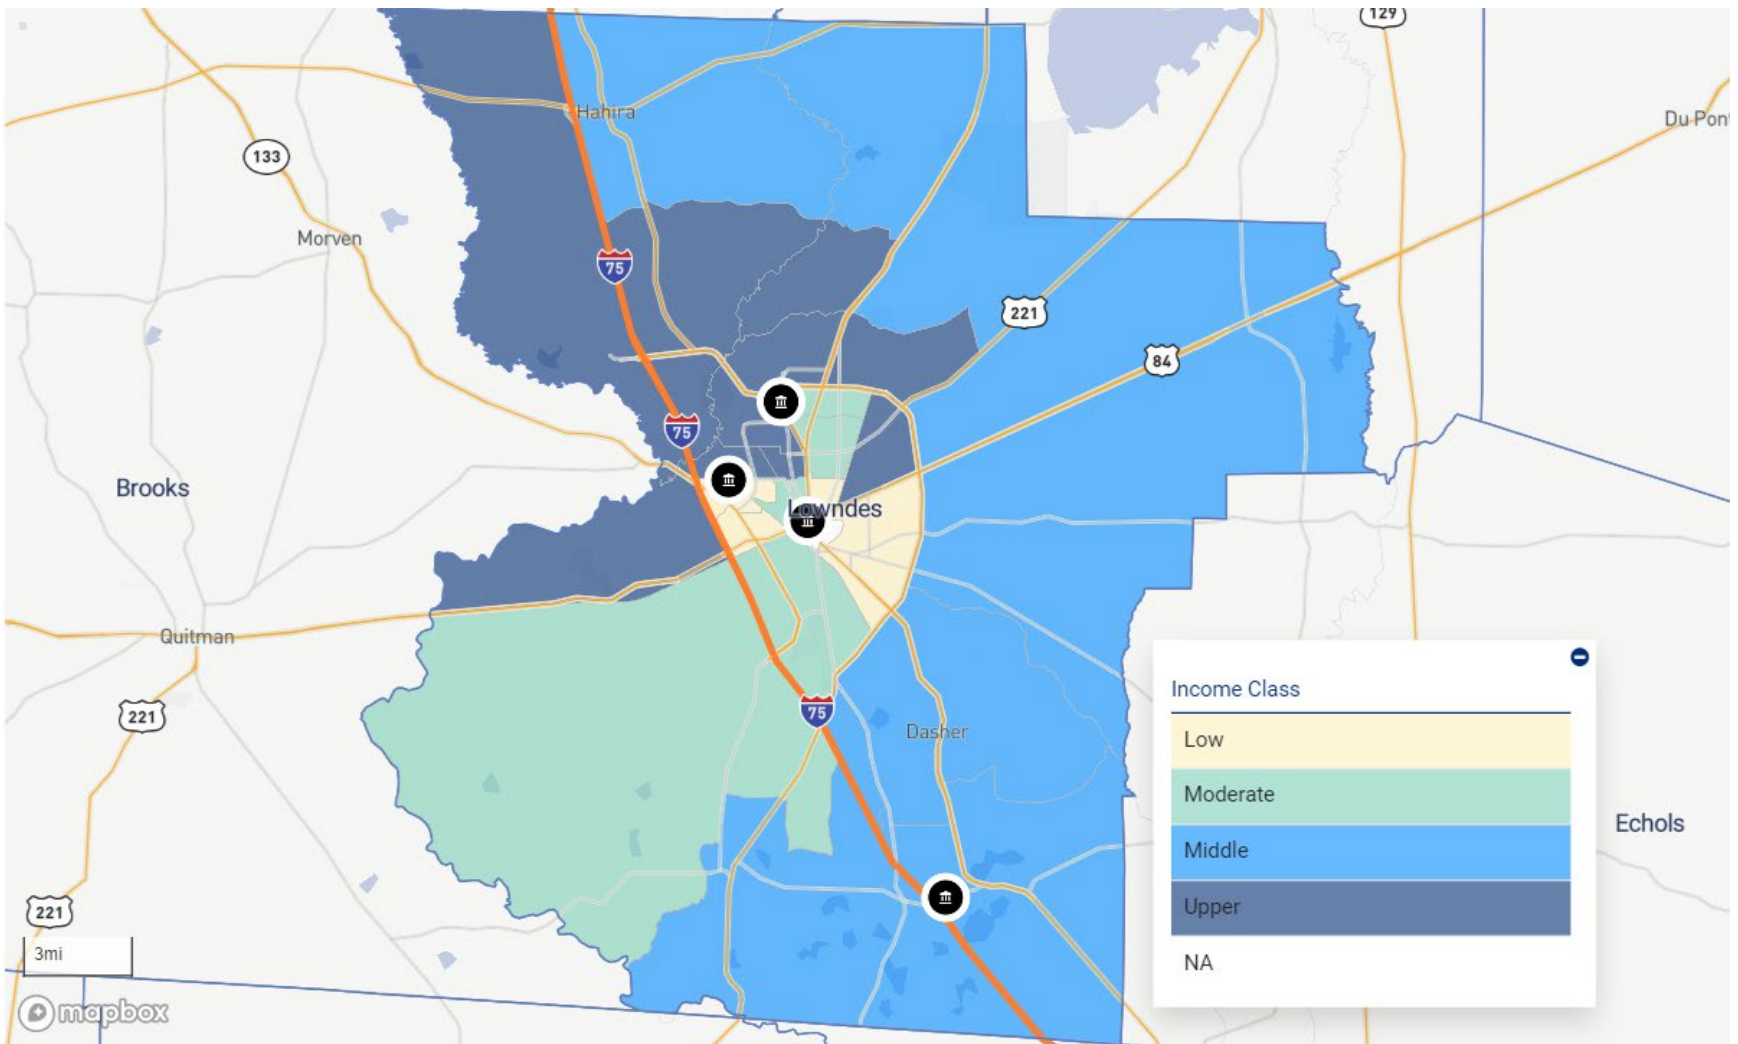

GA – FORSYTH COUNTY

GA – GILMER COUNTY

GA – GLYNN COUNTY

GA – GORDON COUNTY

GA – GRADY COUNTY

GA – GWINNETT COUNTY

GA – HABERSHAM COUNTY

GA – HALL COUNTY

GA – HARALSON COUNTY

GA – HEARD COUNTY

GA – HENRY COUNTY

GA – JACKSON COUNTY

GA – LOWNDES COUNTY

GA – LUMPKIN COUNTY

GA – MURRAY COUNTY

GA – MUSCOGEE COUNTY

GA – OCONEE COUNTY

GA – PAULDING COUNTY

GA – PICKENS COUNTY

GA – ROCKDALE COUNTY

GA – UNION COUNTY

GA – WALTON COUNTY

GA – WHITFIELD COUNTY

NC – CABARRUS COUNTY

NC – CLEVELAND COUNTY

NC – DAVIDSON COUNTY

NC – DAVIE COUNTY

NC – FORSYTH COUNTY

NC – GASTON COUNTY

NC – LINCOLN COUNTY

NC – MECKLENBURG COUNTY

NC – NEW HANOVER COUNTY