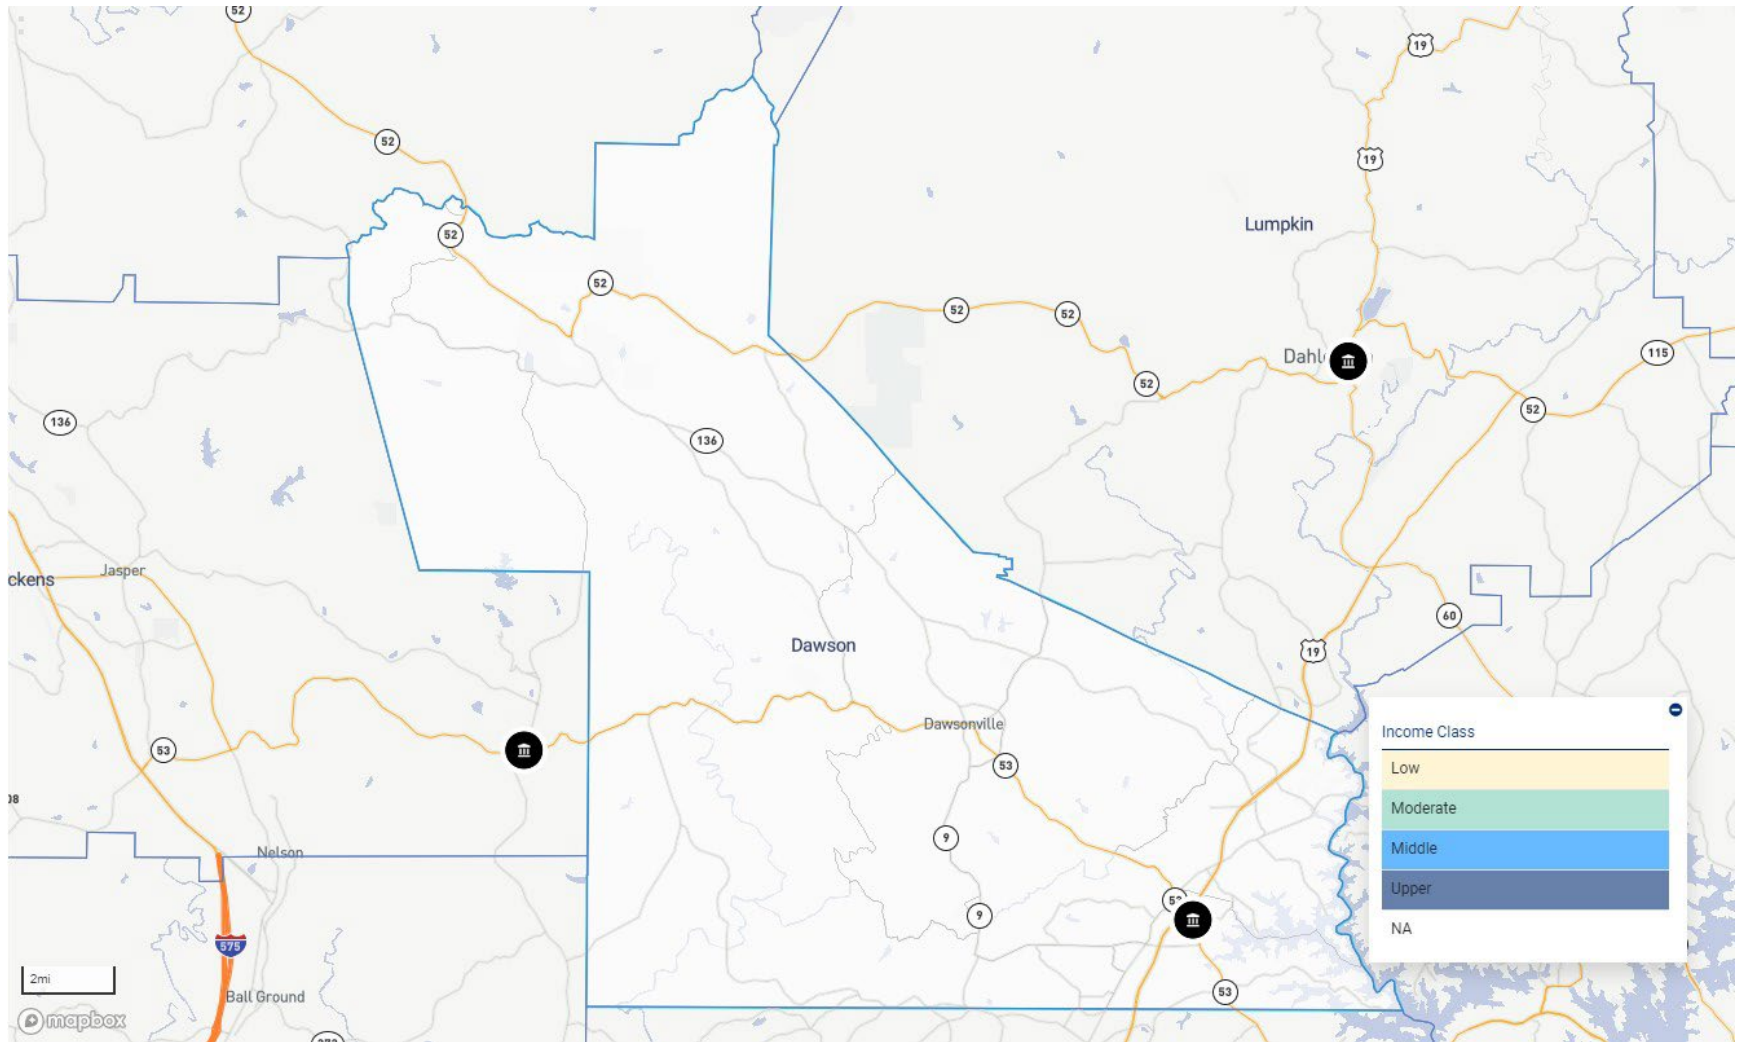

GA – CLARKE COUNTY

GA – COBB COUNTY

GA – COWETA COUNTY

GA – DAWSON COUNTY

GA – DECATUR COUNTY

GA – DEKALB COUNTY

GA – DOUGLAS COUNTY

GA – FLOYD COUNTY

GA – FORSYTH COUNTY

GA – GILMER COUNTY

GA – GLYNN COUNTY

GA – GORDON COUNTY

GA – GRADY COUNTY

GA – GWINNETT COUNTY

GA – HABERSHAM COUNTY

GA – HALL COUNTY