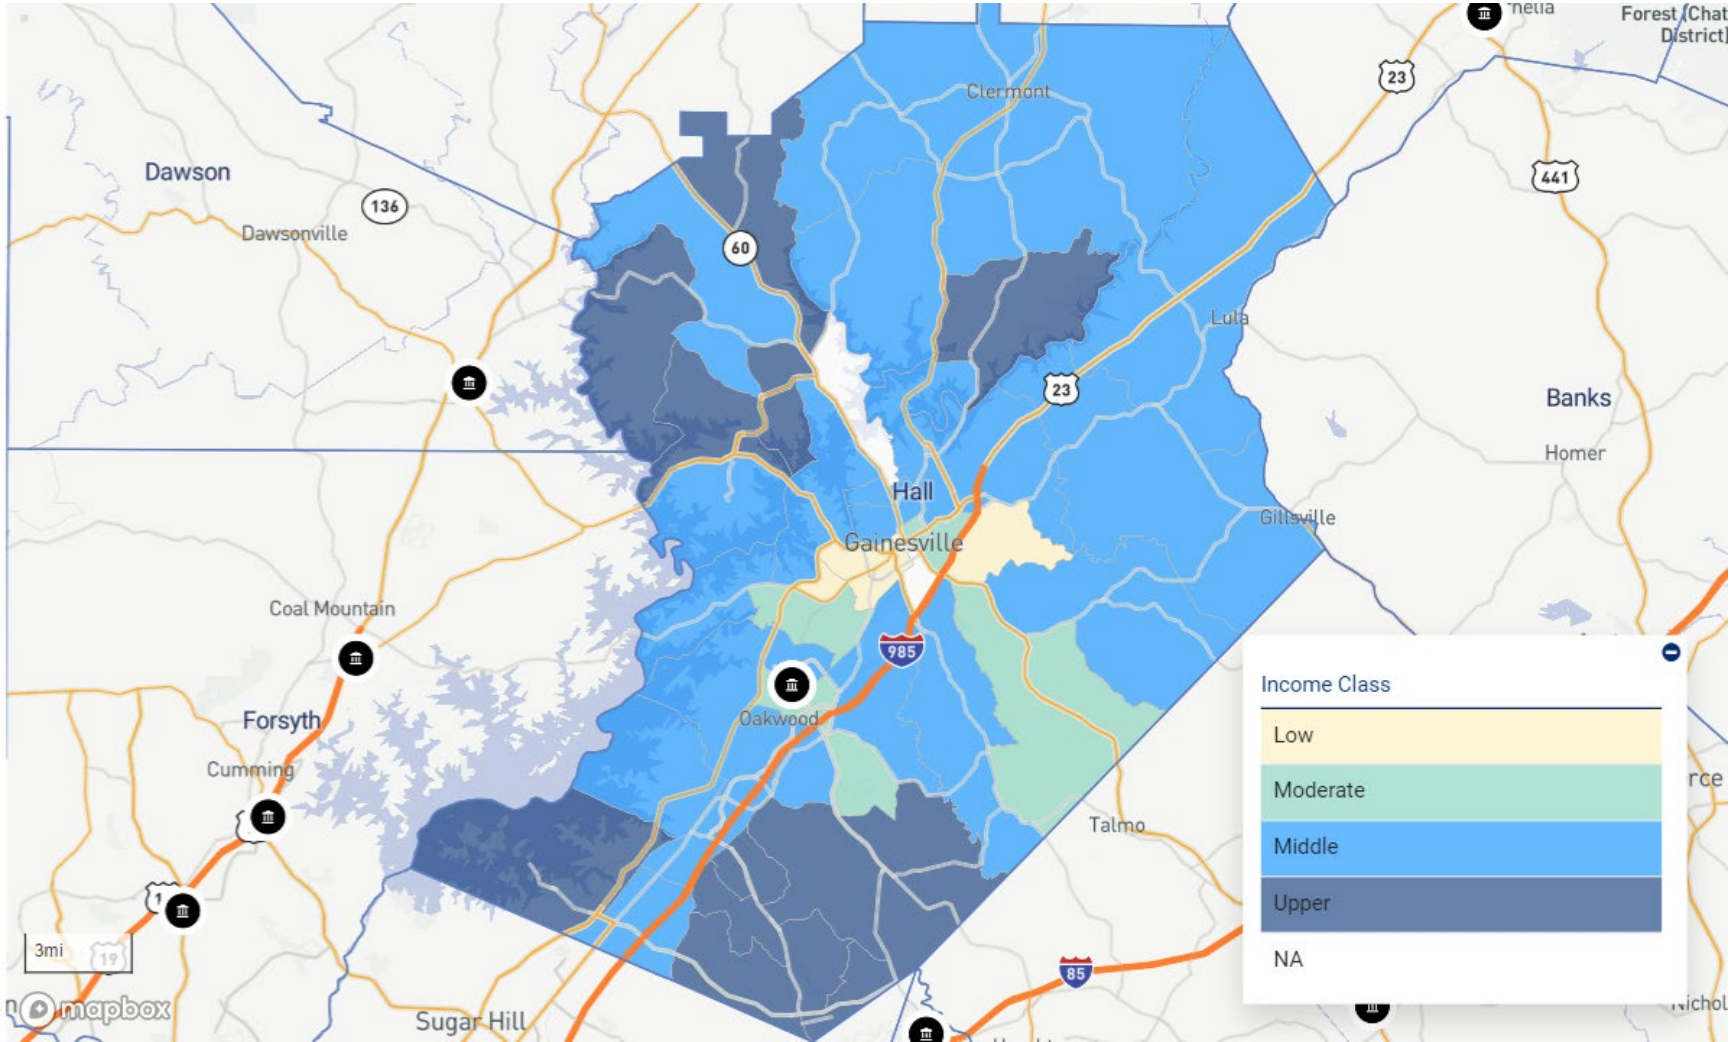

GA – CLARKE COUNTY

GA – COBB COUNTY

GA – COWETA COUNTY

GA – DAWSON COUNTY

GA – DECATUR COUNTY

GA – DEKALB COUNTY

GA – DOUGLAS COUNTY

GA – FLOYD COUNTY

GA – FORSYTH COUNTY

GA – GILMER COUNTY

GA – GLYNN COUNTY

GA – GORDON COUNTY

GA – GRADY COUNTY

GA – GWINNETT COUNTY

GA – HABERSHAM COUNTY

GA – HALL COUNTY

GA – HARALSON COUNTY

GA – HEARD COUNTY

GA – HENRY COUNTY

GA – JACKSON COUNTY

GA – LOWNDES COUNTY

GA – LUMPKIN COUNTY

GA – MURRAY COUNTY

GA – MUSCOGEE COUNTY

NC – CLEVELAND COUNTY

NC – DAVIDSON COUNTY

NC – DAVIE COUNTY

NC – FORSYTH COUNTY

NC – GASTON COUNTY

NC – LINCOLN COUNTY

NC – MECKLENBURG COUNTY

NC – NEW HANOVER COUNTY