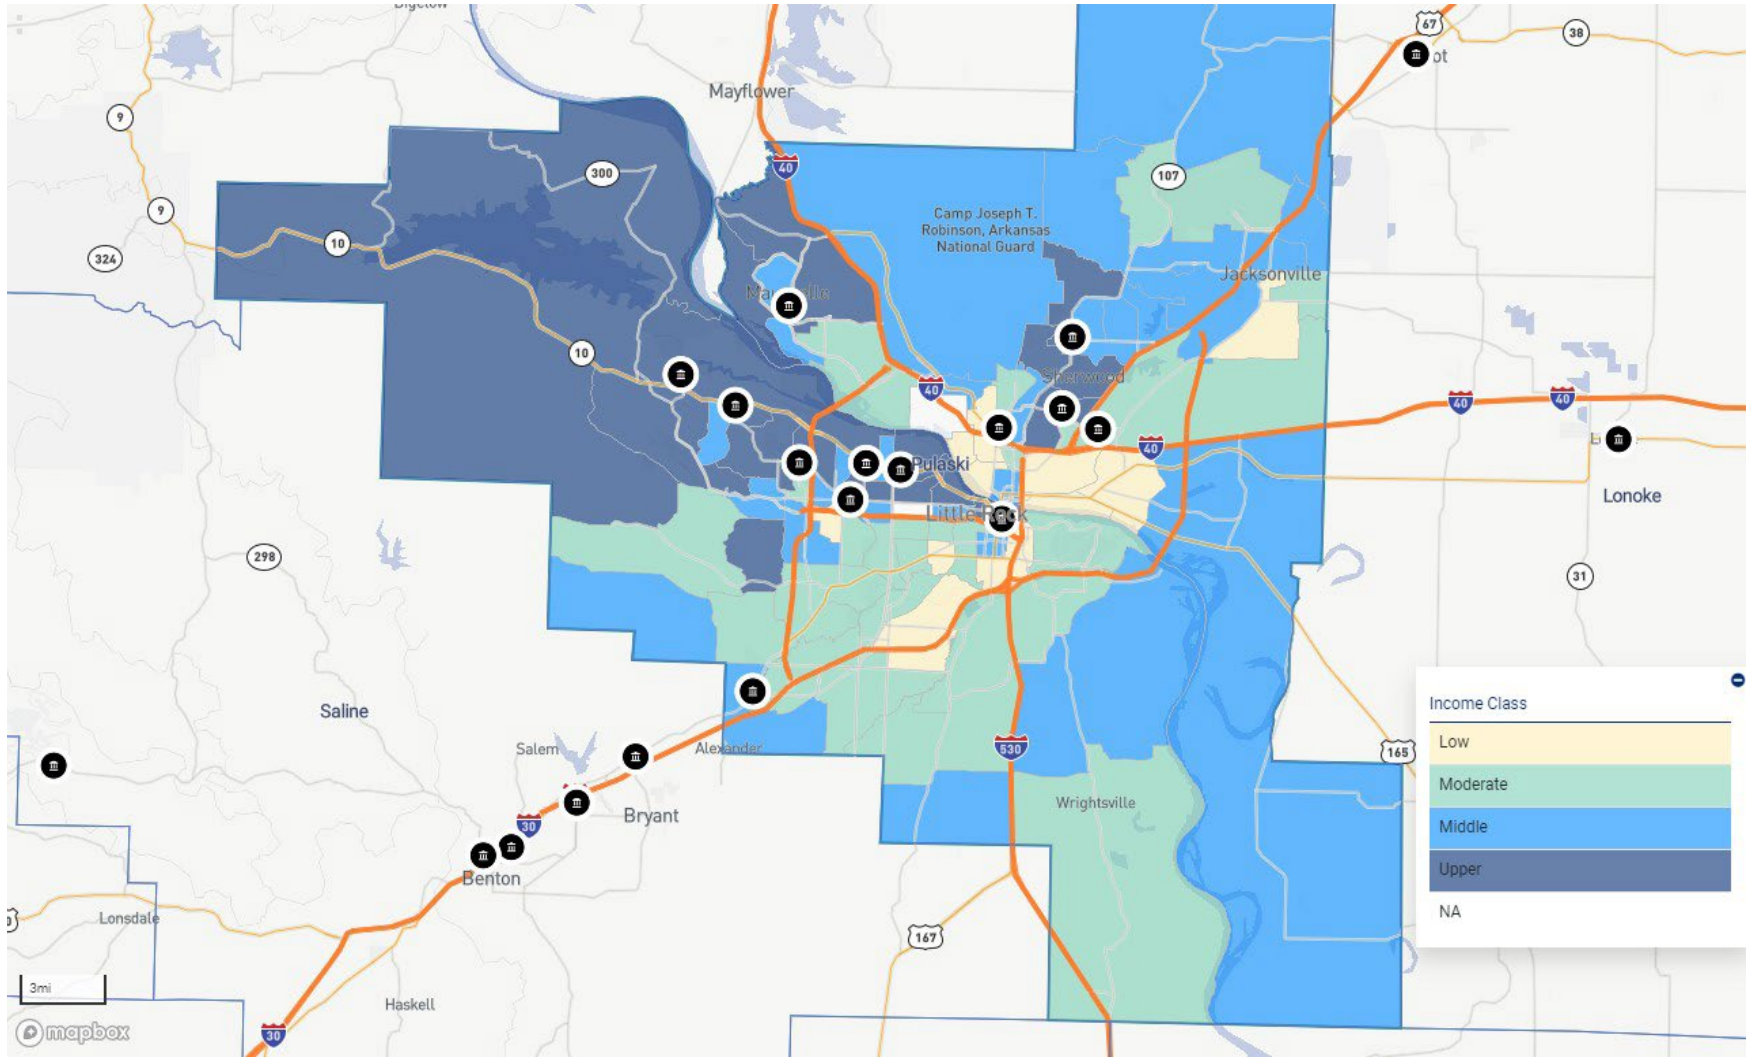

AR – HEMPSTEAD COUNTY

AR – HOT SPRING COUNTY

AR – JOHNSON COUNTY

AR – LOGAN COUNTY

AR – LONOKE COUNTY

AR – MARION COUNTY

AR – MILLER COUNTY

AR – NEWTON COUNTY

AR – POPE COUNTY

AR – PULASKI COUNTY

AR – SALINE COUNTY

AR – SEARCY COUNTY

AR – SEBASTIAN COUNTY

AR – VAN BUREN COUNTY

AR – WASHINGTON COUNTY

FL – BROWARD COUNTY

FL – CHARLOTTE COUNTY

FL – DUVAL COUNTY

FL – HILLSBOROUGH COUNTY

FL – LEE COUNTY

FL – MANATEE COUNTY

FL – MARION COUNTY

FL – MIAMI-DADE COUNTY

FL – PASCO COUNTY

NC – CLEVELAND COUNTY

NC – DAVIDSON COUNTY

NC – DAVIE COUNTY

NC – FORSYTH COUNTY

NC – GASTON COUNTY

NC – LINCOLN COUNTY

NC – MECKLENBURG COUNTY

NC – NEW HANOVER COUNTY