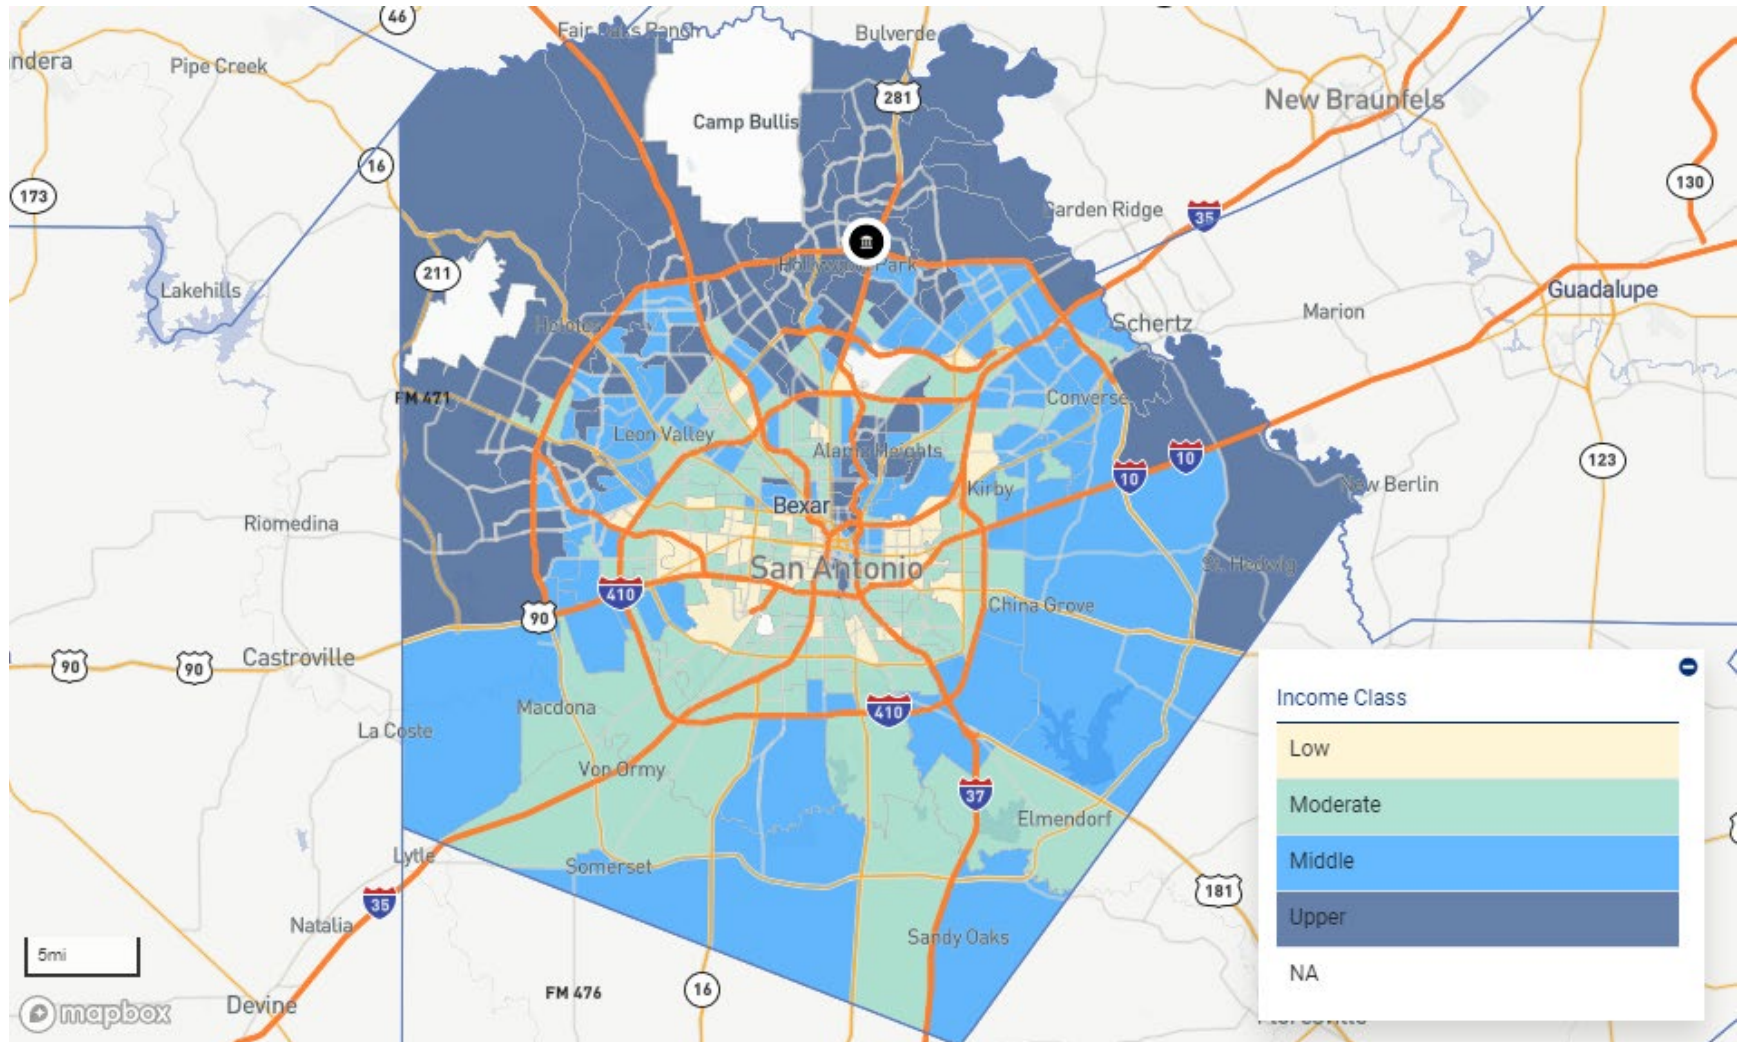

NC – CLEVELAND COUNTY

NC – DAVIDSON COUNTY

NC – DAVIE COUNTY

NC – FORSYTH COUNTY

NC – GASTON COUNTY

NC – LINCOLN COUNTY

NC – MECKLENBURG COUNTY

NC – NEW HANOVER COUNTY

NC – RANDOLPH COUNTY

NC – ROWAN COUNTY

NC – RUTHERFORD COUNTY

TX – BEXAR COUNTY

TX – BOWIE COUNTY

TX – CALDWELL COUNTY

TX – COLLIN COUNTY

TX – DALLAS COUNTY

TX – DENTON COUNTY

TX – HARRIS COUNTY

TX – TARRANT COUNTY

TX – TRAVIS COUNTY

TX – WILLIAMSON COUNTY