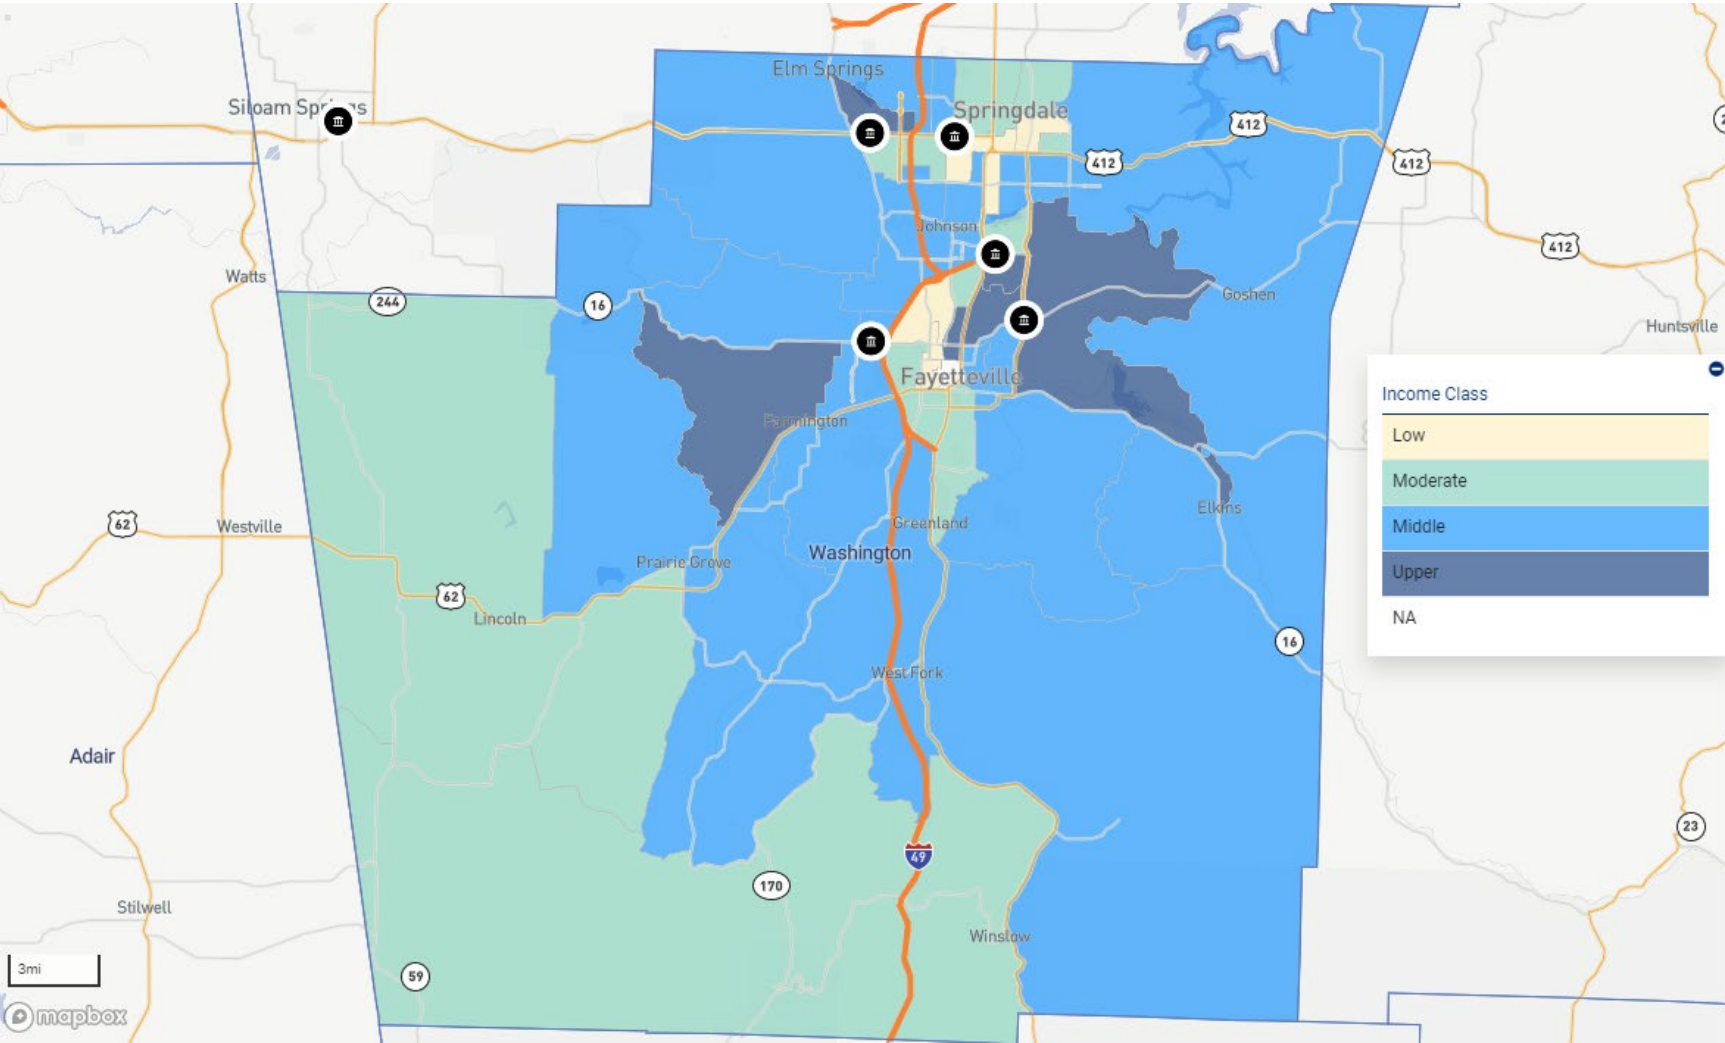

AR – HEMPSTEAD COUNTY

AR – HOT SPRING COUNTY

AR – JOHNSON COUNTY

AR – LOGAN COUNTY

AR – LONOKE COUNTY

AR – MARION COUNTY

AR – MILLER COUNTY

AR – NEWTON COUNTY

AR – POPE COUNTY

AR – PULASKI COUNTY

AR – SALINE COUNTY

AR – SEARCY COUNTY

AR – SEBASTIAN COUNTY

AR – VAN BUREN COUNTY

AR – WASHINGTON COUNTY

FL – BROWARD COUNTY

FL – CHARLOTTE COUNTY

FL – DUVAL COUNTY

FL – HILLSBOROUGH COUNTY

FL – LEE COUNTY

FL – MANATEE COUNTY

FL – MARION COUNTY

FL – MIAMI-DADE COUNTY

FL – PASCO COUNTY

NC – CLEVELAND COUNTY

NC – DAVIDSON COUNTY

NC – DAVIE COUNTY

NC – FORSYTH COUNTY

NC – GASTON COUNTY

NC – LINCOLN COUNTY

NC – MECKLENBURG COUNTY

NC – NEW HANOVER COUNTY