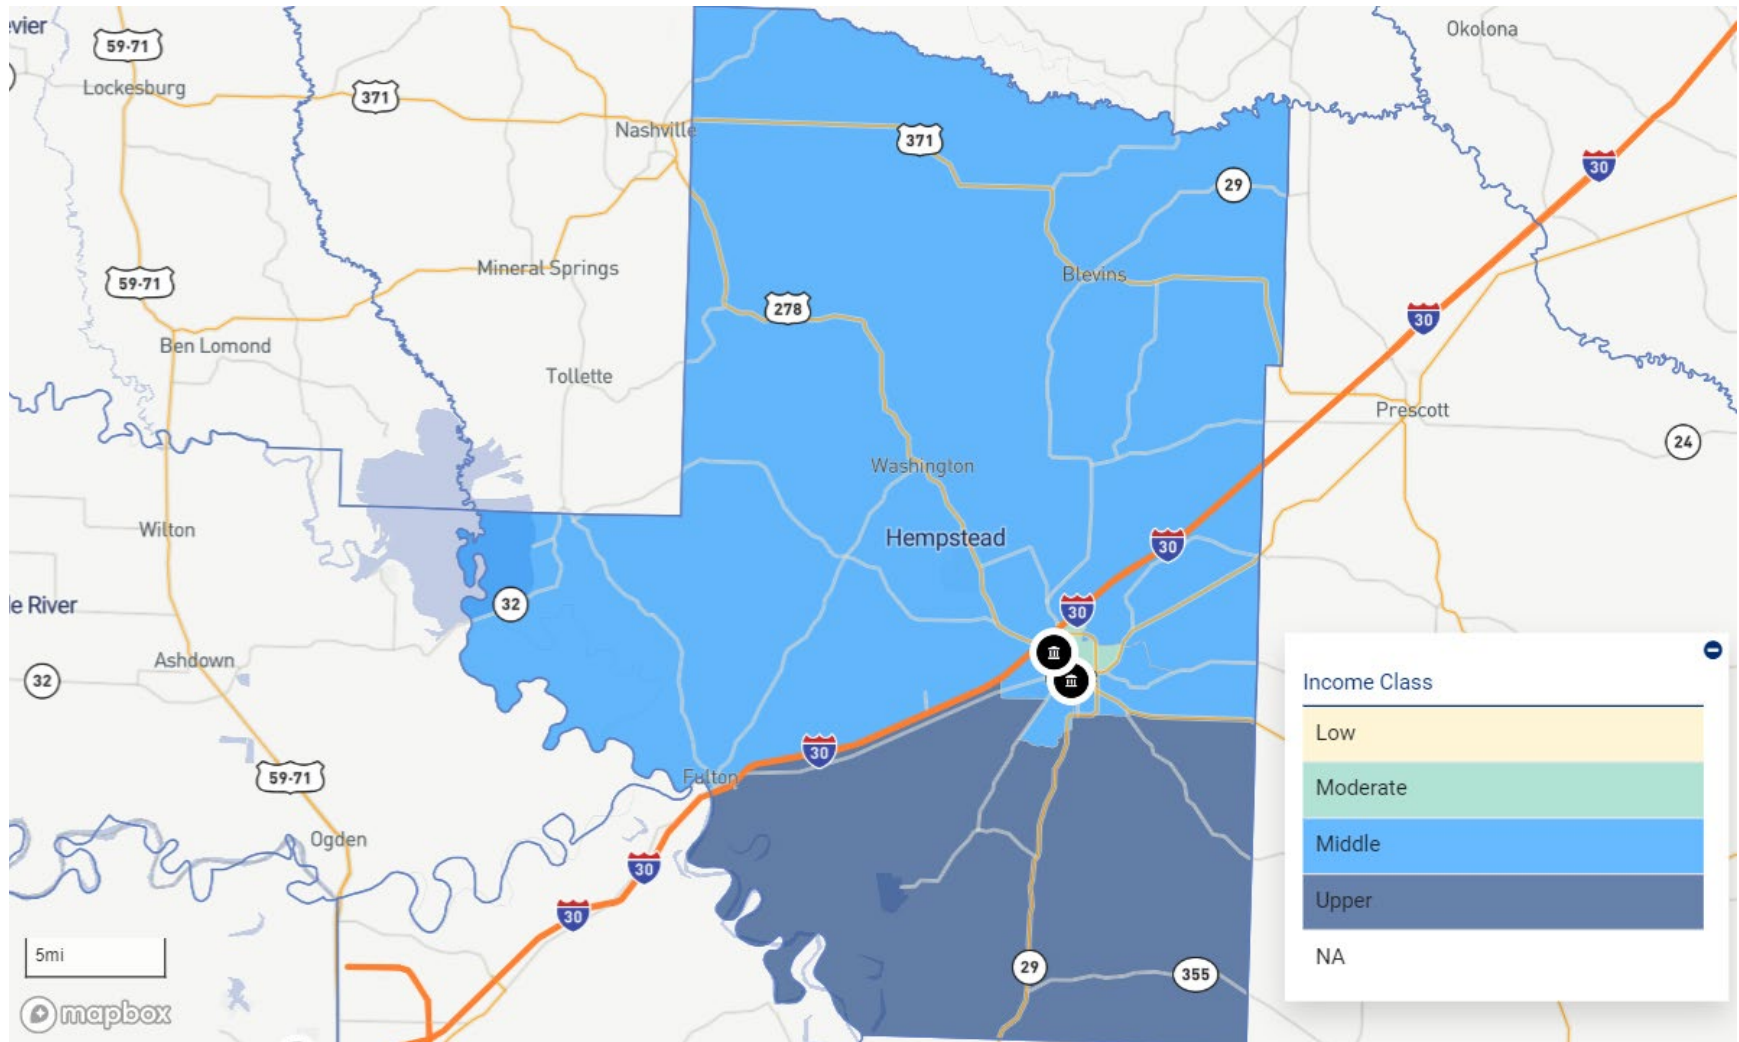

AR – BAXTER COUNTY

AR – BENTON COUNTY

AR – BOONE COUNTY

AR – CLARK COUNTY

AR – CRAWFORD COUNTY

AR – FAULKNER COUNTY

AR – FRANKLIN COUNTY

AR – GARLAND COUNTY

AR – HEMPSTEAD COUNTY

AR – HOT SPRING COUNTY

AR – JOHNSON COUNTY

AR – LOGAN COUNTY

AR – LONOKE COUNTY

AR – MARION COUNTY

AR – MILLER COUNTY

AR – NEWTON COUNTY

FL – CHARLOTTE COUNTY

FL – DUVAL COUNTY

FL – HILLSBOROUGH COUNTY

FL – LEE COUNTY

FL – MANATEE COUNTY

FL – MARION COUNTY

FL – MIAMI-DADE COUNTY

FL – PASCO COUNTY

NC – CLEVELAND COUNTY

NC – DAVIDSON COUNTY

NC – DAVIE COUNTY

NC – FORSYTH COUNTY

NC – GASTON COUNTY

NC – LINCOLN COUNTY

NC – MECKLENBURG COUNTY

NC – NEW HANOVER COUNTY