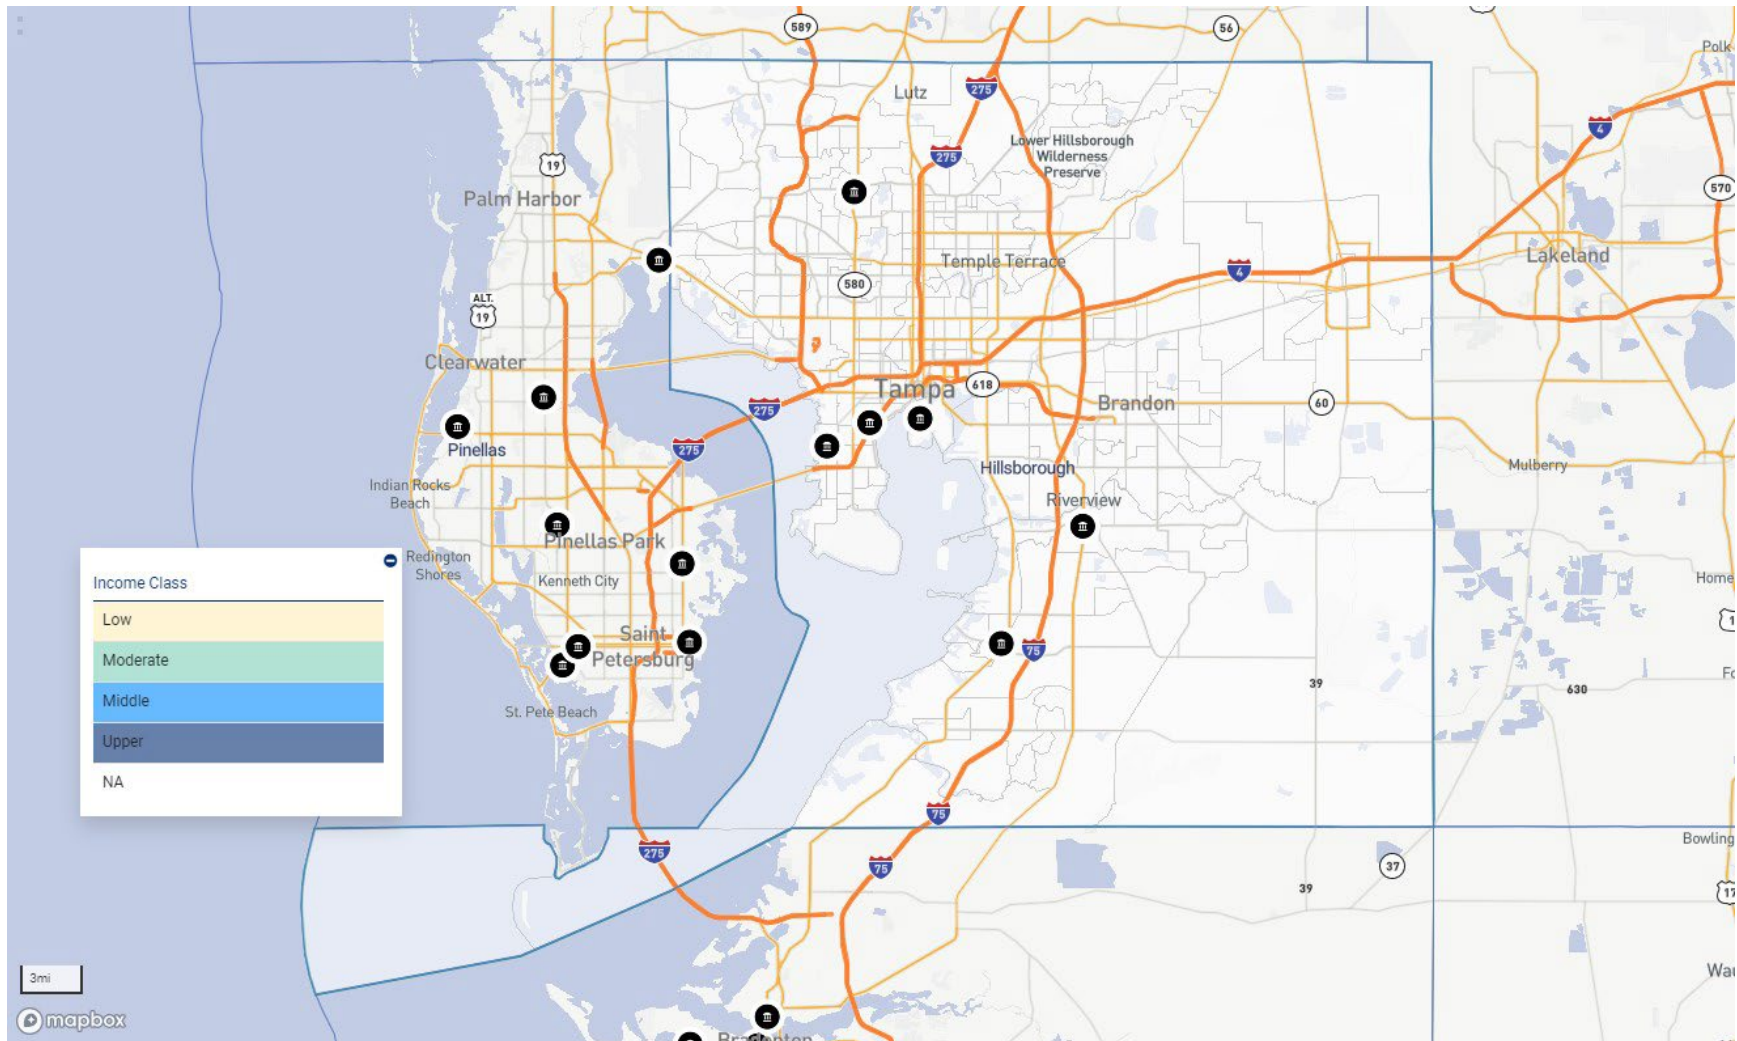

AR – HEMPSTEAD COUNTY

AR – HOT SPRING COUNTY

AR – JOHNSON COUNTY

AR – LOGAN COUNTY

AR – LONOKE COUNTY

AR – MARION COUNTY

AR – MILLER COUNTY

AR – NEWTON COUNTY

AR – POPE COUNTY

AR – PULASKI COUNTY

AR – SALINE COUNTY

AR – SEARCY COUNTY

AR – SEBASTIAN COUNTY

AR – VAN BUREN COUNTY

AR – WASHINGTON COUNTY

FL – BROWARD COUNTY

FL – CHARLOTTE COUNTY

FL – DUVAL COUNTY

FL – HILLSBOROUGH COUNTY

FL – LEE COUNTY

FL – MANATEE COUNTY

FL – MARION COUNTY

FL – MIAMI-DADE COUNTY

FL – PASCO COUNTY

NC – CLEVELAND COUNTY

NC – DAVIDSON COUNTY

NC – DAVIE COUNTY

NC – FORSYTH COUNTY

NC – GASTON COUNTY

NC – LINCOLN COUNTY

NC – MECKLENBURG COUNTY

NC – NEW HANOVER COUNTY