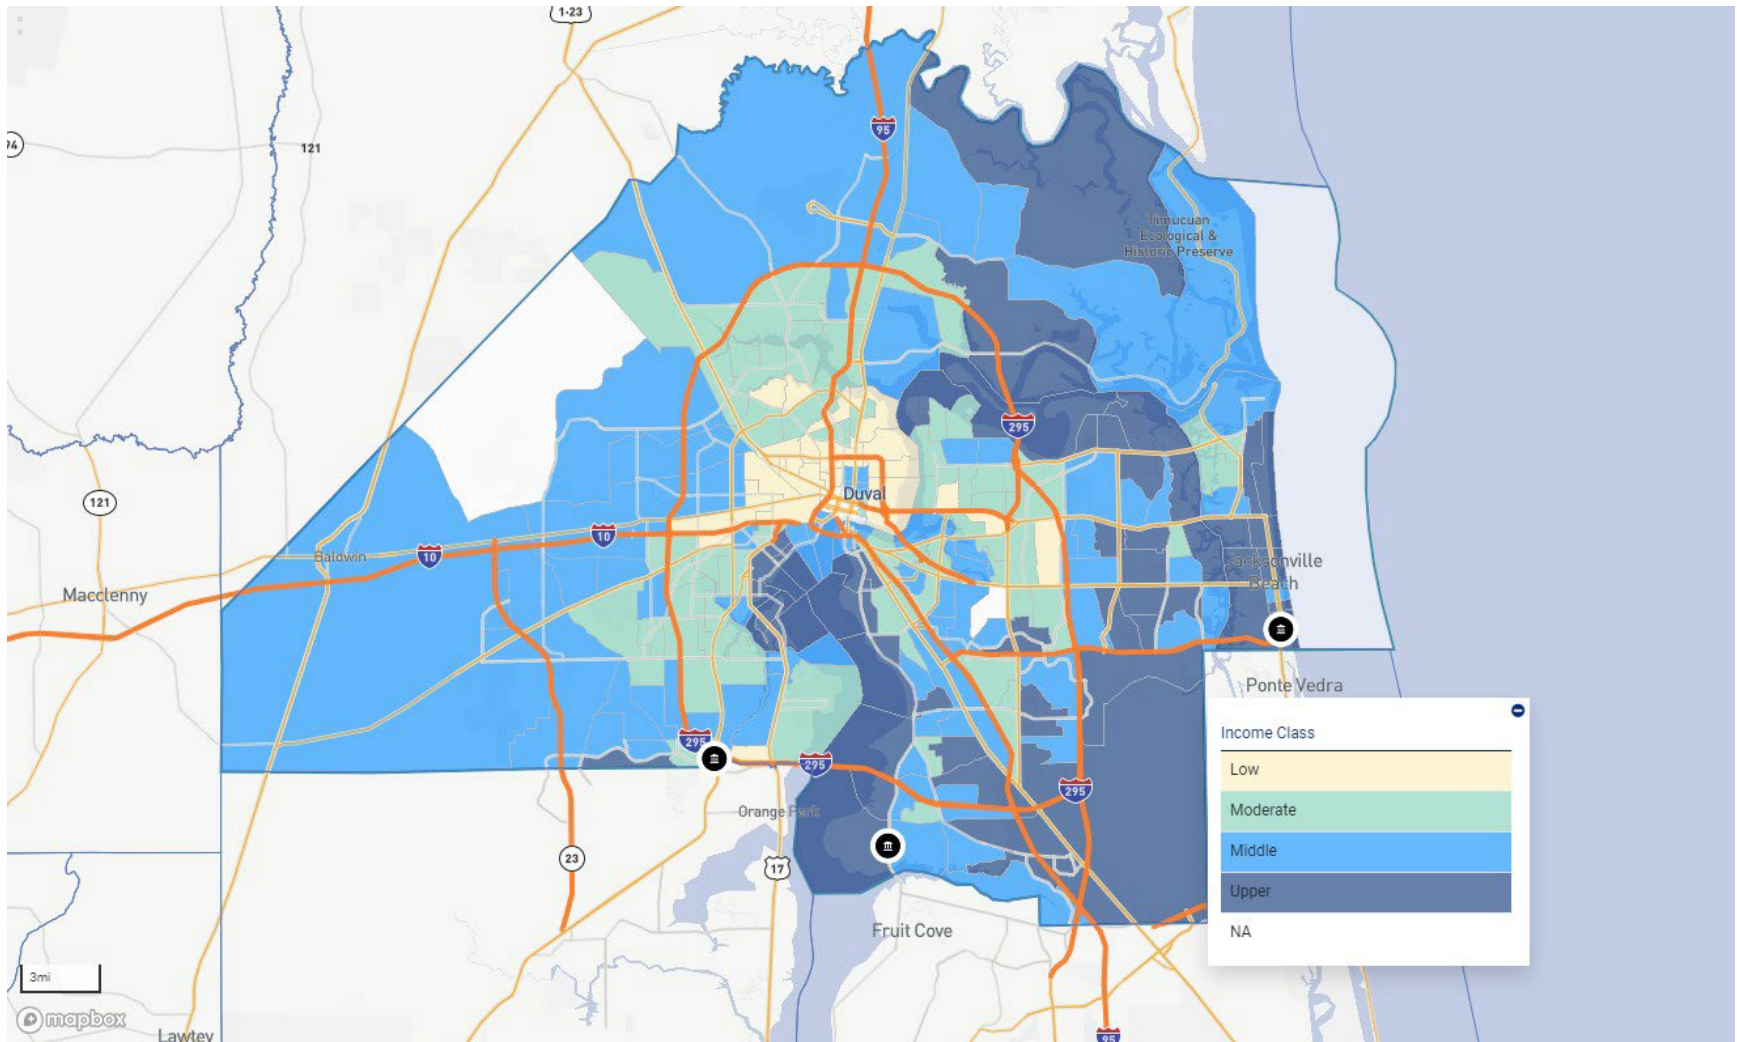

AR – POPE COUNTY

AR – PULASKI COUNTY

AR – SALINE COUNTY

AR – SEARCY COUNTY

AR – SEBASTIAN COUNTY

AR – VAN BUREN COUNTY

AR – WASHINGTON COUNTY

FL – BROWARD COUNTY

FL – CHARLOTTE COUNTY

FL – DUVAL COUNTY

FL – HILLSBOROUGH COUNTY

FL – LEE COUNTY

FL – MANATEE COUNTY

FL – MARION COUNTY

FL – MIAMI-DADE COUNTY

FL – PASCO COUNTY