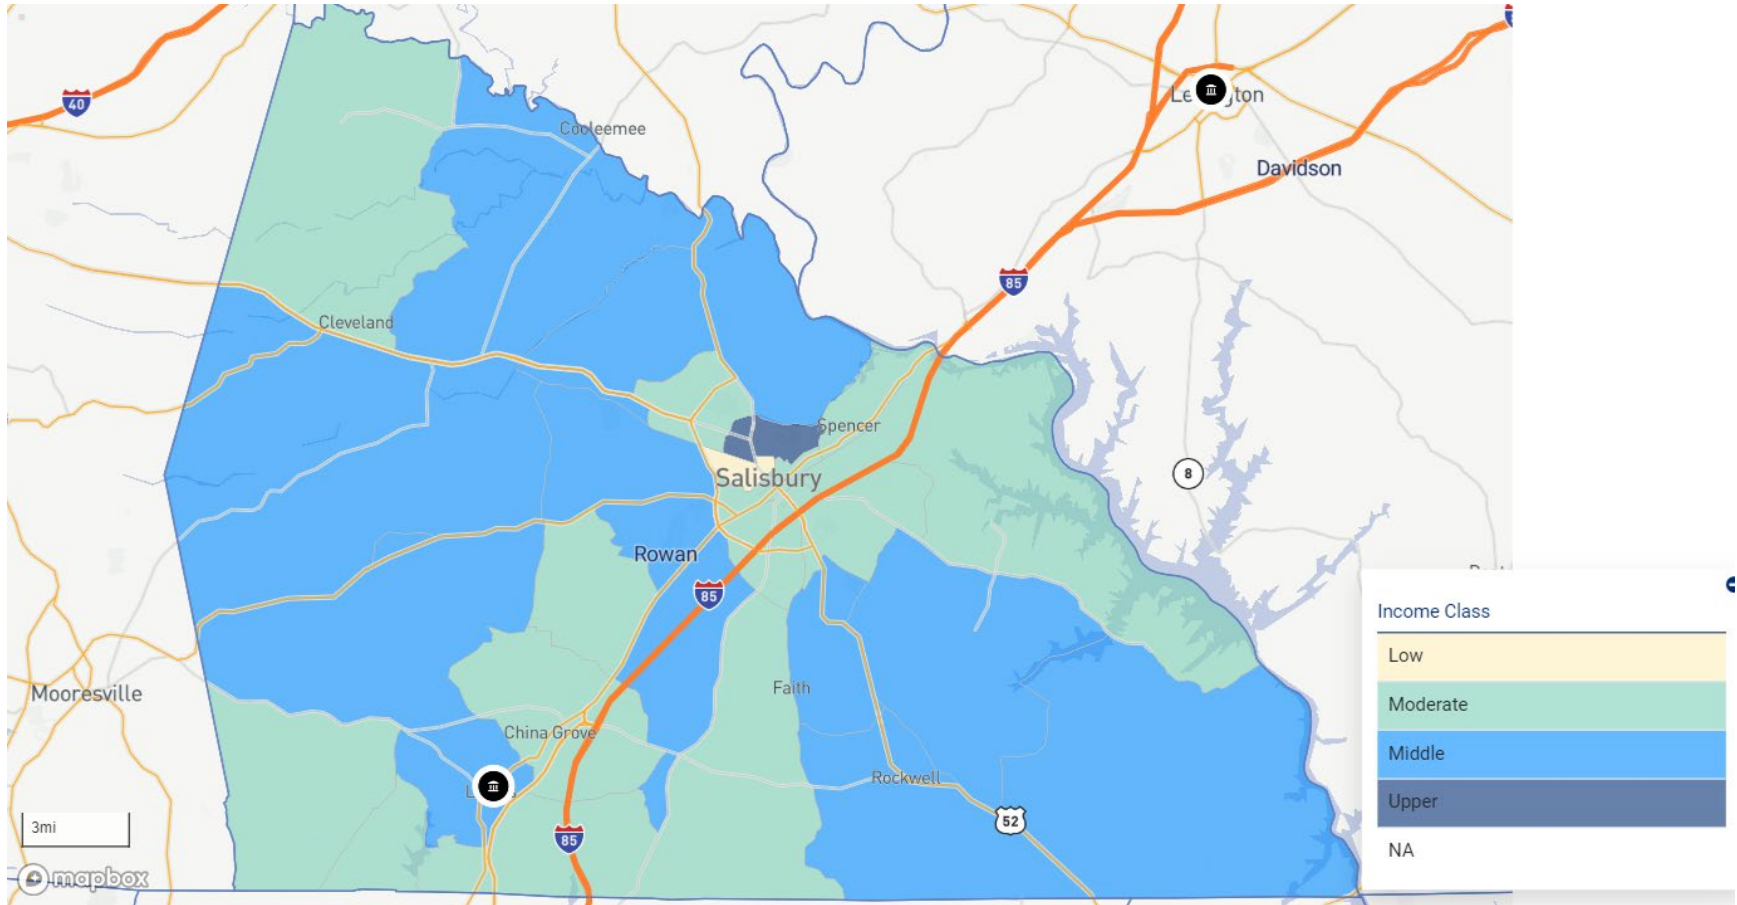

NC – ROWAN COUNTY