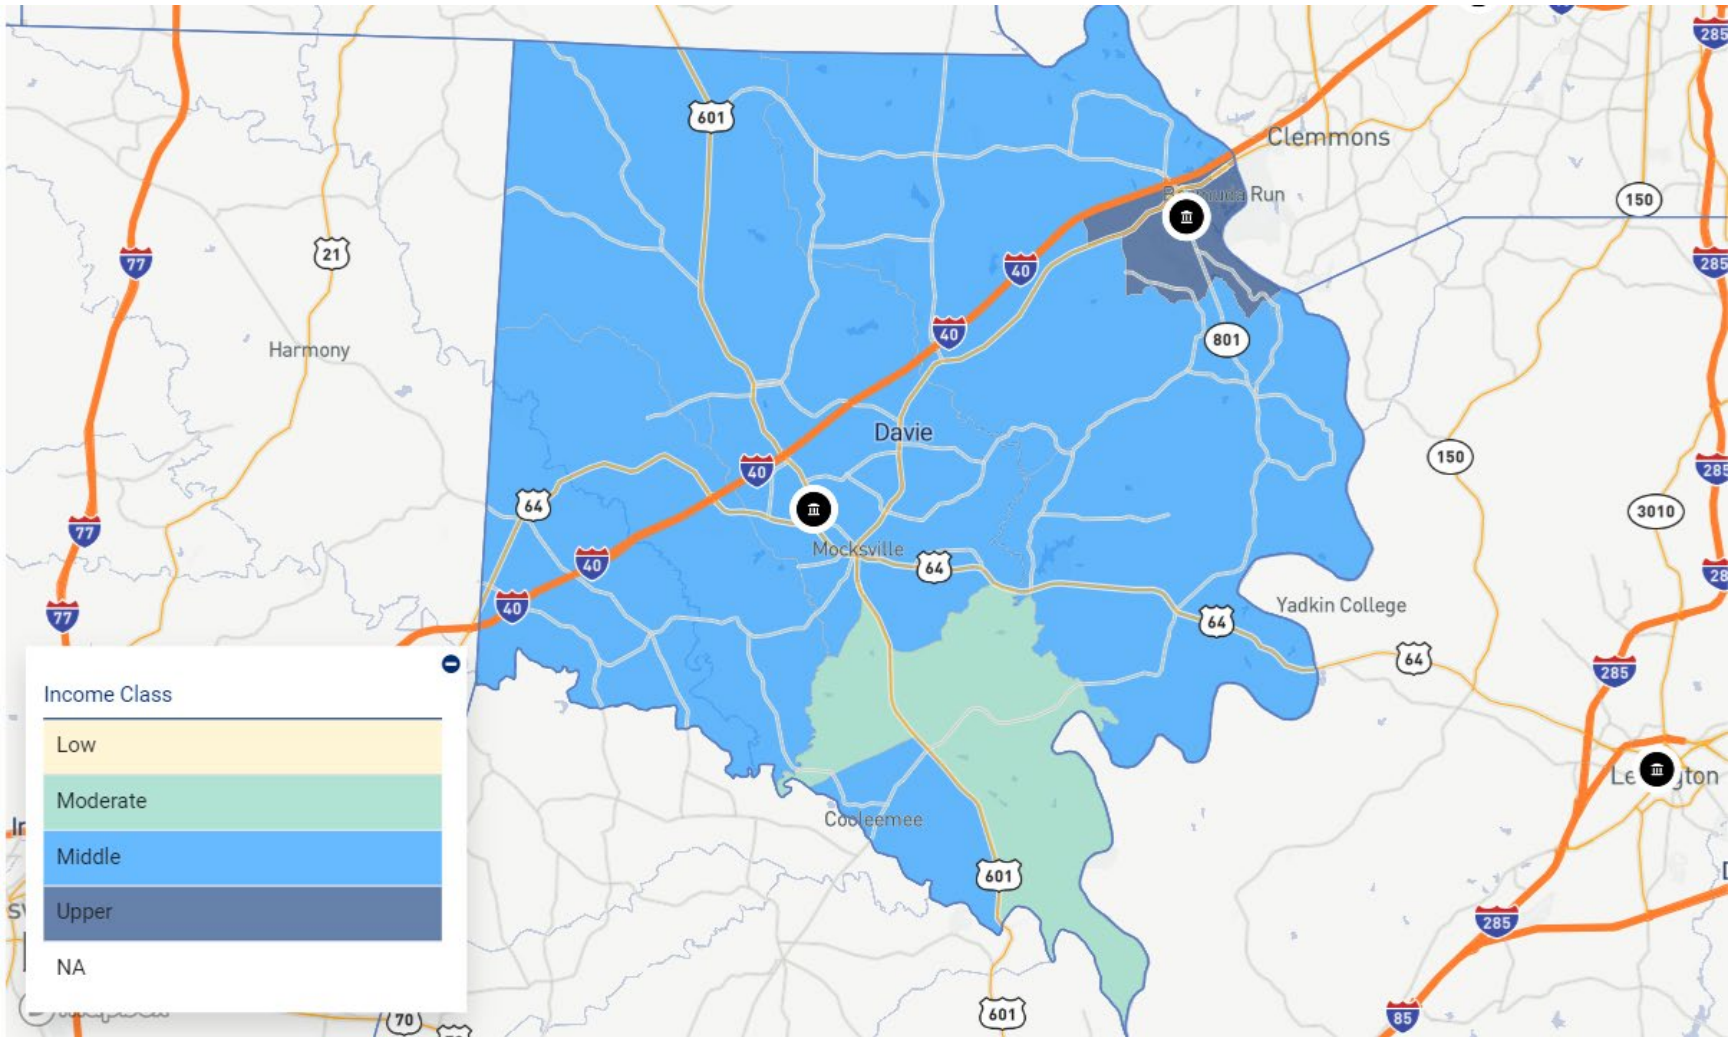

GA – FORSYTH COUNTY

GA – GILMER COUNTY

GA – GLYNN COUNTY

GA – GORDON COUNTY

GA – GRADY COUNTY

GA – GWINNETT COUNTY

GA – HABERSHAM COUNTY

GA – HALL COUNTY

GA – HARALSON COUNTY

GA – HEARD COUNTY

GA – HENRY COUNTY

GA – JACKSON COUNTY

GA – LOWNDES COUNTY

GA – LUMPKIN COUNTY

GA – MURRAY COUNTY

GA – MUSCOGEE COUNTY

GA – OCONEE COUNTY

GA – PAULDING COUNTY

GA – PICKENS COUNTY

GA – ROCKDALE COUNTY

GA – UNION COUNTY

GA – WALTON COUNTY

GA – WHITFIELD COUNTY

NC – CABARRUS COUNTY

NC – CLEVELAND COUNTY

NC – DAVIDSON COUNTY

NC – DAVIE COUNTY

NC – FORSYTH COUNTY

NC – GASTON COUNTY

NC – LINCOLN COUNTY

NC – MECKLENBURG COUNTY

NC – NEW HANOVER COUNTY