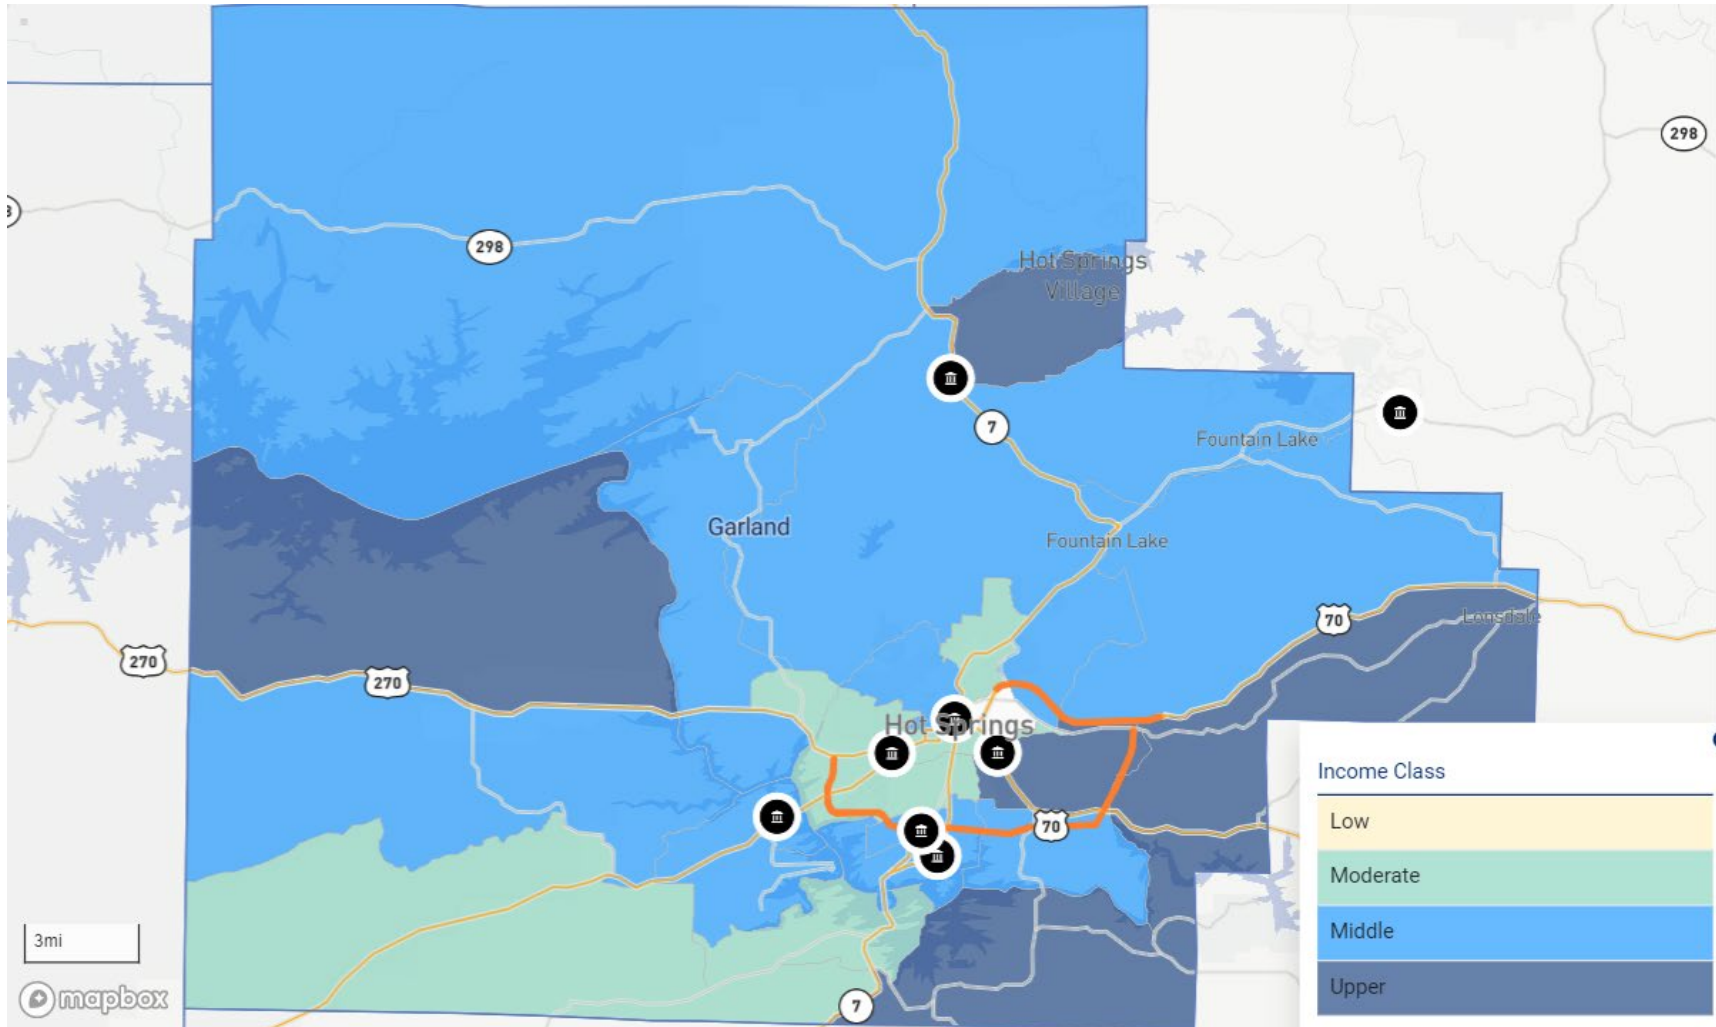

AR – BAXTER COUNTY

AR – BENTON COUNTY

AR – BOONE COUNTY

AR – CLARK COUNTY

AR – CRAWFORD COUNTY

AR – FAULKNER COUNTY

AR – FRANKLIN COUNTY

AR – GARLAND COUNTY

AR – HEMPSTEAD COUNTY

AR – HOT SPRING COUNTY

AR – JOHNSON COUNTY

AR – LOGAN COUNTY

AR – LONOKE COUNTY

AR – MARION COUNTY

AR – MILLER COUNTY

AR – NEWTON COUNTY

NC – CLEVELAND COUNTY

NC – DAVIDSON COUNTY

NC – DAVIE COUNTY

NC – FORSYTH COUNTY

NC – GASTON COUNTY

NC – LINCOLN COUNTY

NC – MECKLENBURG COUNTY

NC – NEW HANOVER COUNTY

NC – RANDOLPH COUNTY

NC – ROWAN COUNTY

NC – RUTHERFORD COUNTY

TX – BEXAR COUNTY

TX – BOWIE COUNTY

TX – CALDWELL COUNTY

TX – COLLIN COUNTY

TX – DALLAS COUNTY