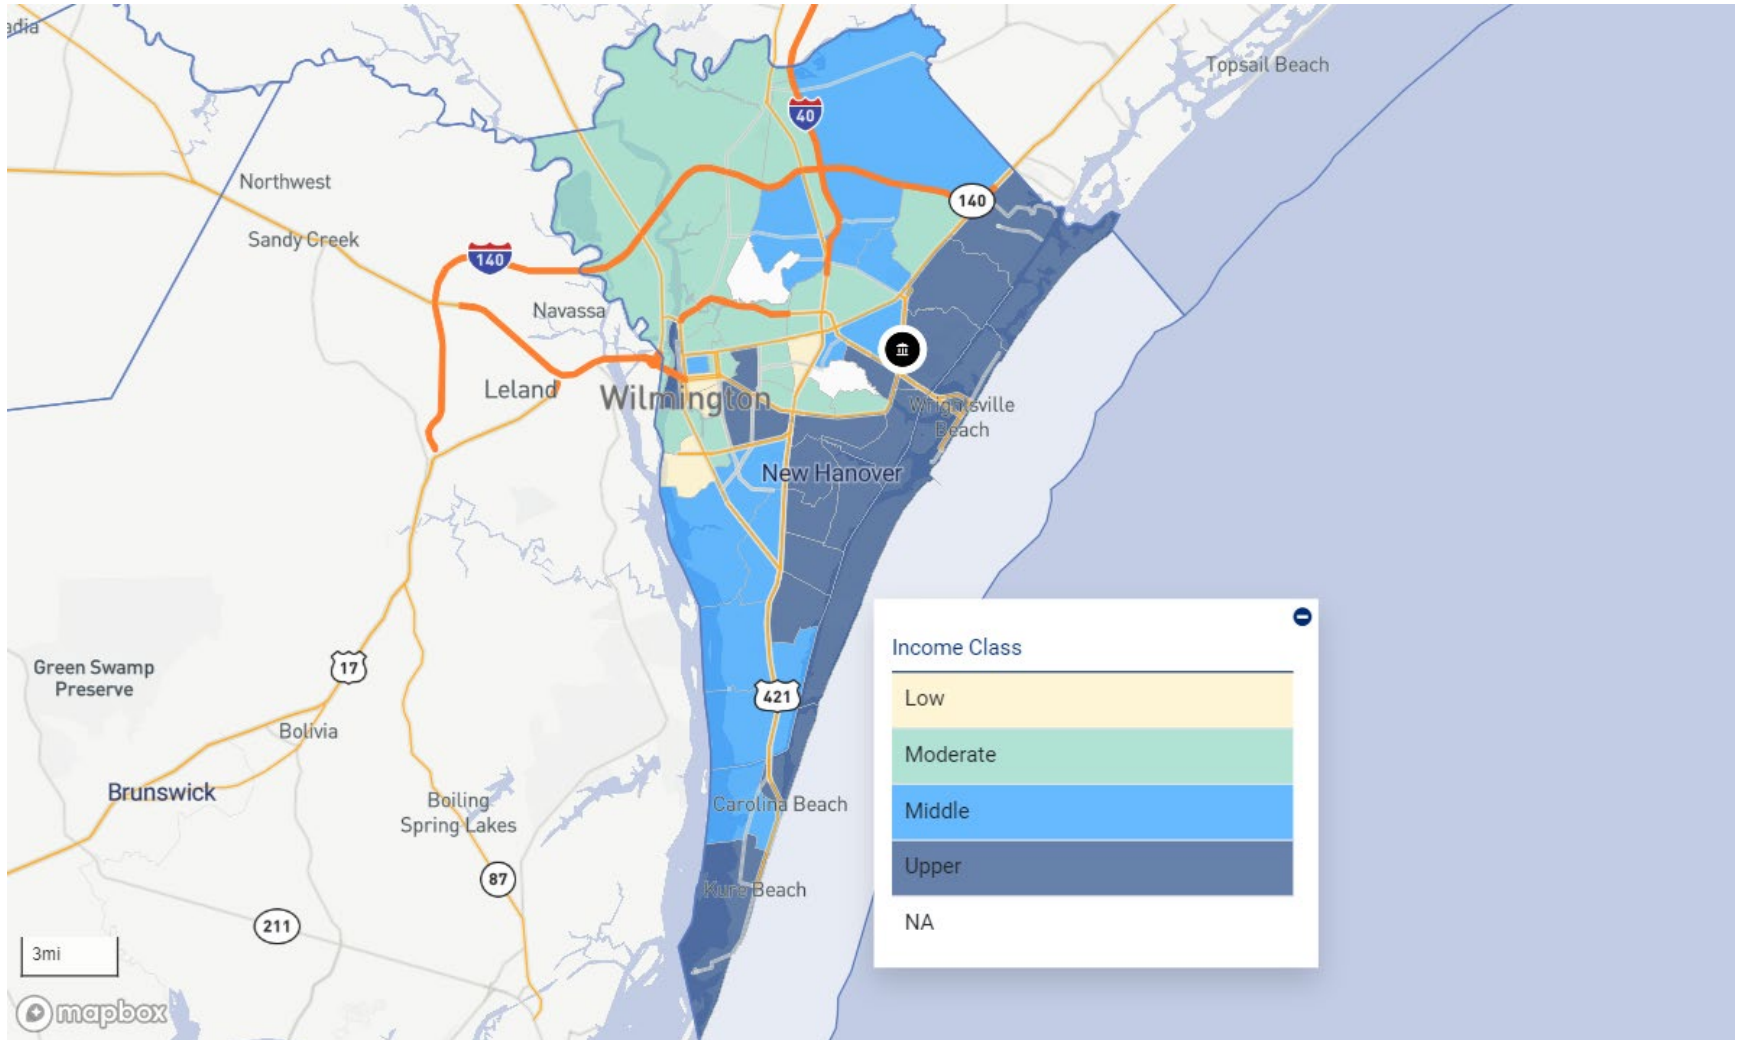

GA – OCONEE COUNTY

GA – PAULDING COUNTY

GA – PICKENS COUNTY

GA – ROCKDALE COUNTY

GA – UNION COUNTY

GA – WALTON COUNTY

GA – WHITFIELD COUNTY

NC – CABARRUS COUNTY

NC – CLEVELAND COUNTY

NC – DAVIDSON COUNTY

NC – DAVIE COUNTY

NC – FORSYTH COUNTY

NC – GASTON COUNTY

NC – LINCOLN COUNTY

NC – MECKLENBURG COUNTY

NC – NEW HANOVER COUNTY

NC – RANDOLPH COUNTY

NC – ROWAN COUNTY

NC – RUTHERFORD COUNTY

TX – BEXAR COUNTY

TX – BOWIE COUNTY

TX – CALDWELL COUNTY

TX – COLLIN COUNTY

TX – DALLAS COUNTY

TX – DENTON COUNTY

TX – HARRIS COUNTY

TX – TARRANT COUNTY

TX – TRAVIS COUNTY

TX – WILLIAMSON COUNTY