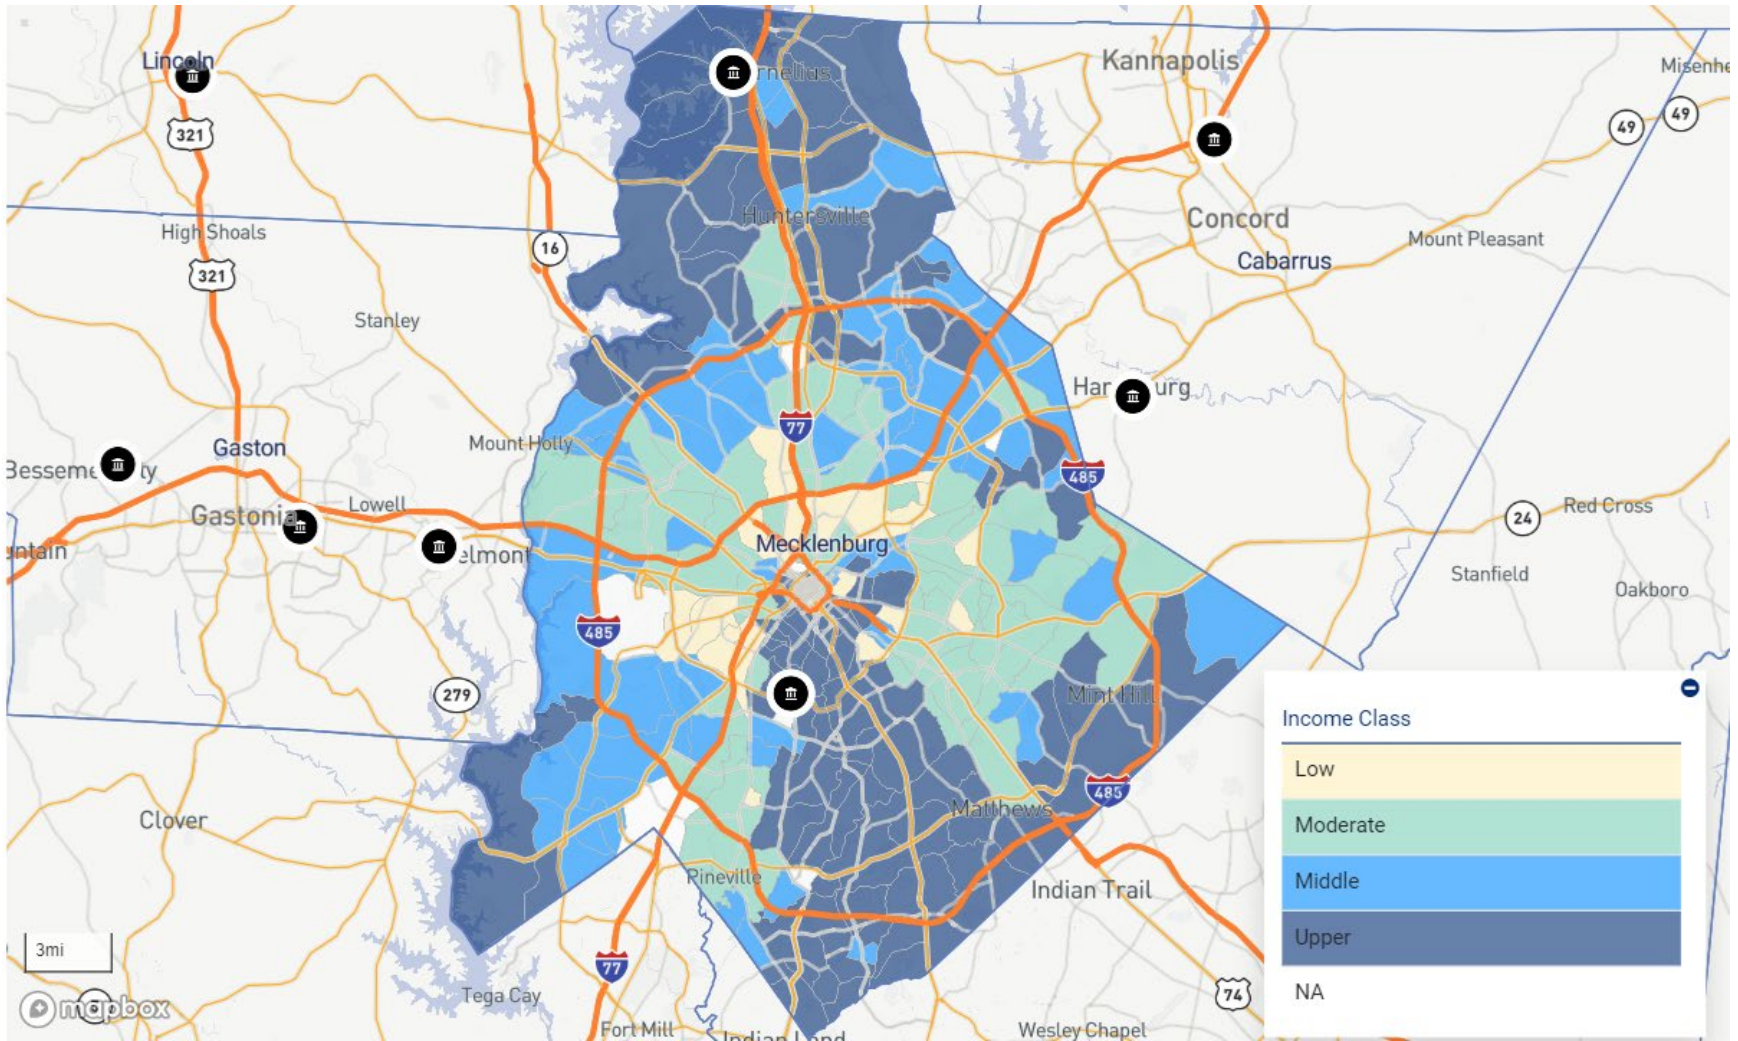

GA – OCONEE COUNTY

GA – PAULDING COUNTY

GA – PICKENS COUNTY

GA – ROCKDALE COUNTY

GA – UNION COUNTY

GA – WALTON COUNTY

GA – WHITFIELD COUNTY

NC – CABARRUS COUNTY

NC – CLEVELAND COUNTY

NC – DAVIDSON COUNTY

NC – DAVIE COUNTY

NC – FORSYTH COUNTY

NC – GASTON COUNTY

NC – LINCOLN COUNTY

NC – MECKLENBURG COUNTY

NC – NEW HANOVER COUNTY

NC – RANDOLPH COUNTY

NC – ROWAN COUNTY

NC – RUTHERFORD COUNTY

TX – BEXAR COUNTY

TX – BOWIE COUNTY

TX – CALDWELL COUNTY

TX – COLLIN COUNTY

TX – DALLAS COUNTY

TX – DENTON COUNTY

TX – HARRIS COUNTY

TX – TARRANT COUNTY

TX – TRAVIS COUNTY

TX – WILLIAMSON COUNTY