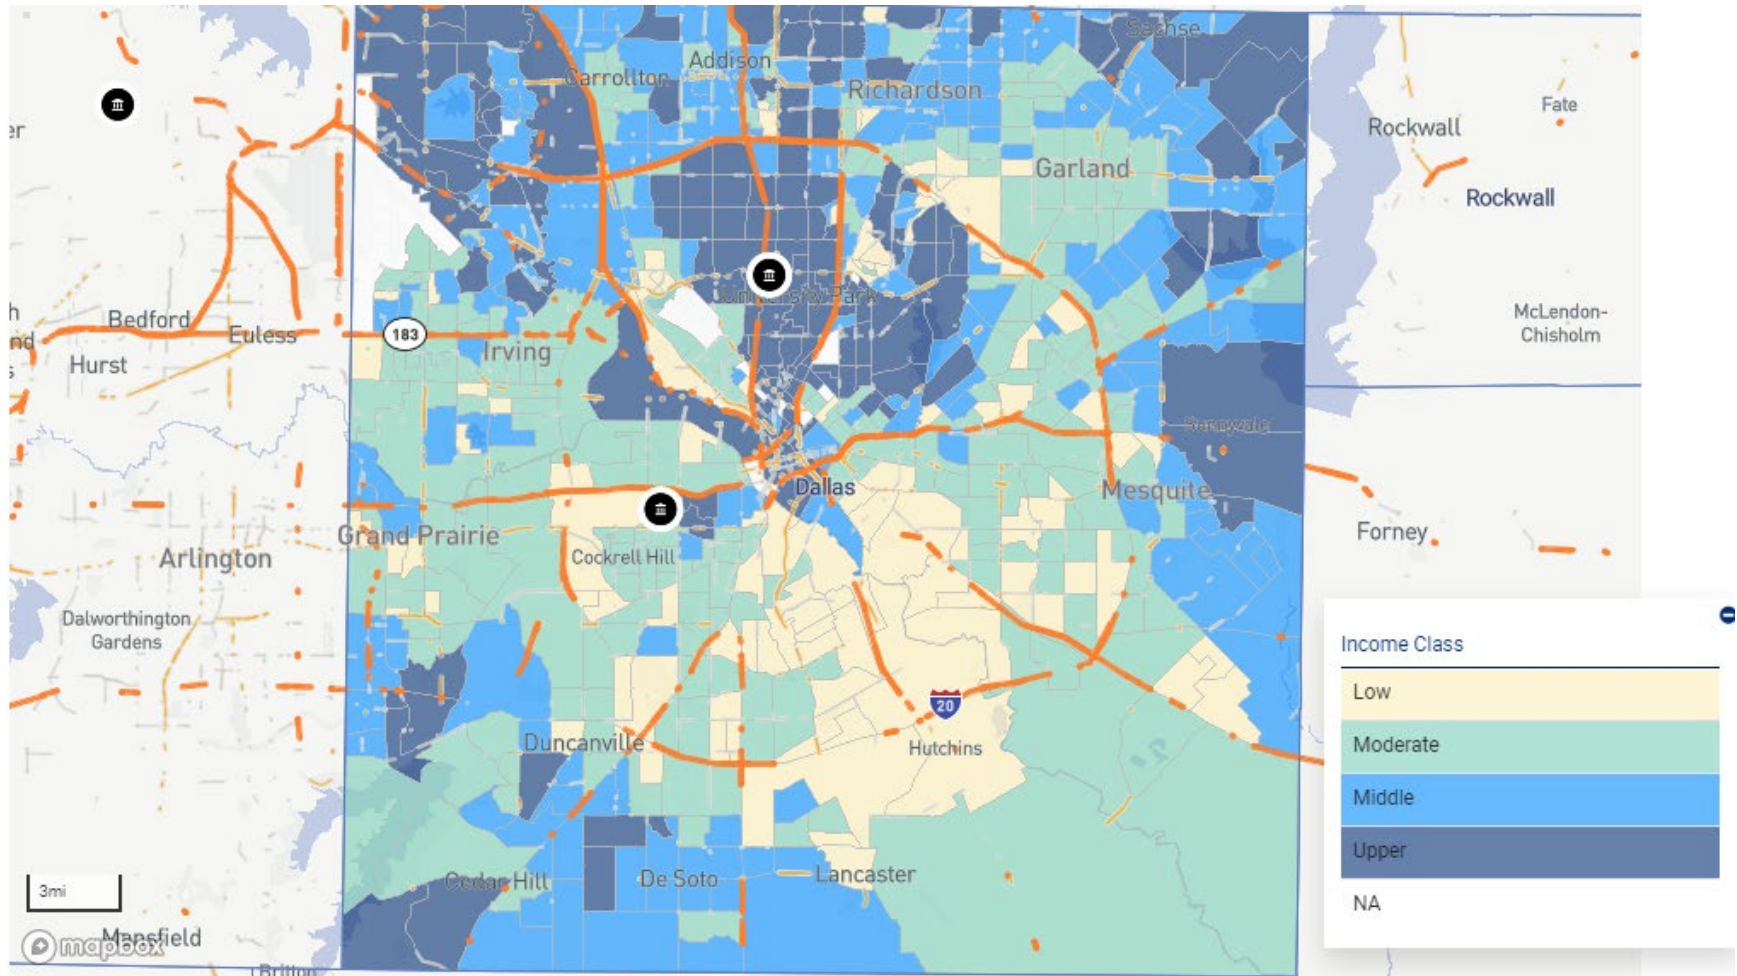

NC – CLEVELAND COUNTY

NC – DAVIDSON COUNTY

NC – DAVIE COUNTY

NC – FORSYTH COUNTY

NC – GASTON COUNTY

NC – LINCOLN COUNTY

NC – MECKLENBURG COUNTY

NC – NEW HANOVER COUNTY

NC – RANDOLPH COUNTY

NC – ROWAN COUNTY

NC – RUTHERFORD COUNTY

TX – BEXAR COUNTY

TX – BOWIE COUNTY

TX – CALDWELL COUNTY

TX – COLLIN COUNTY

TX – DALLAS COUNTY

TX – DENTON COUNTY

TX – HARRIS COUNTY

TX – TARRANT COUNTY

TX – TRAVIS COUNTY

TX – WILLIAMSON COUNTY