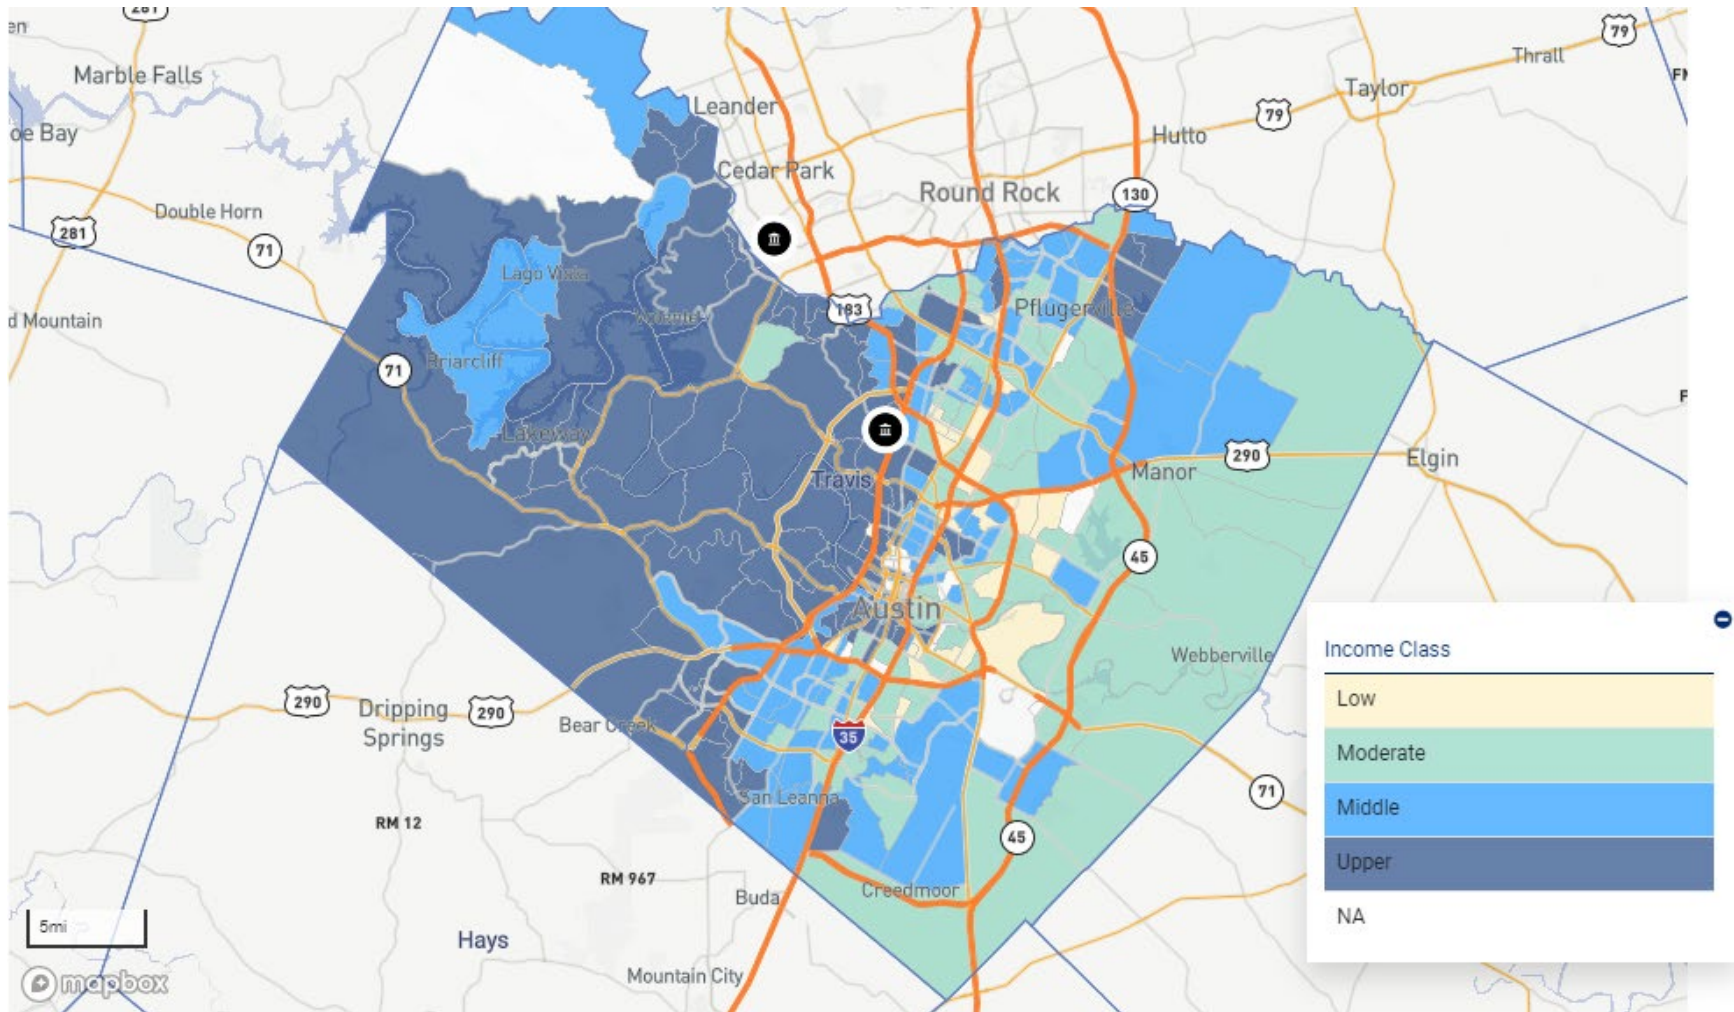

NC – CLEVELAND COUNTY

NC – DAVIDSON COUNTY

NC – DAVIE COUNTY

NC – FORSYTH COUNTY

NC – GASTON COUNTY

NC – LINCOLN COUNTY

NC – MECKLENBURG COUNTY

NC – NEW HANOVER COUNTY

NC – RANDOLPH COUNTY

NC – ROWAN COUNTY

NC – RUTHERFORD COUNTY

TX – BEXAR COUNTY

TX – BOWIE COUNTY

TX – CALDWELL COUNTY

TX – COLLIN COUNTY

TX – DALLAS COUNTY

TX – DENTON COUNTY

TX – HARRIS COUNTY

TX – TARRANT COUNTY

TX – TRAVIS COUNTY

TX – WILLIAMSON COUNTY