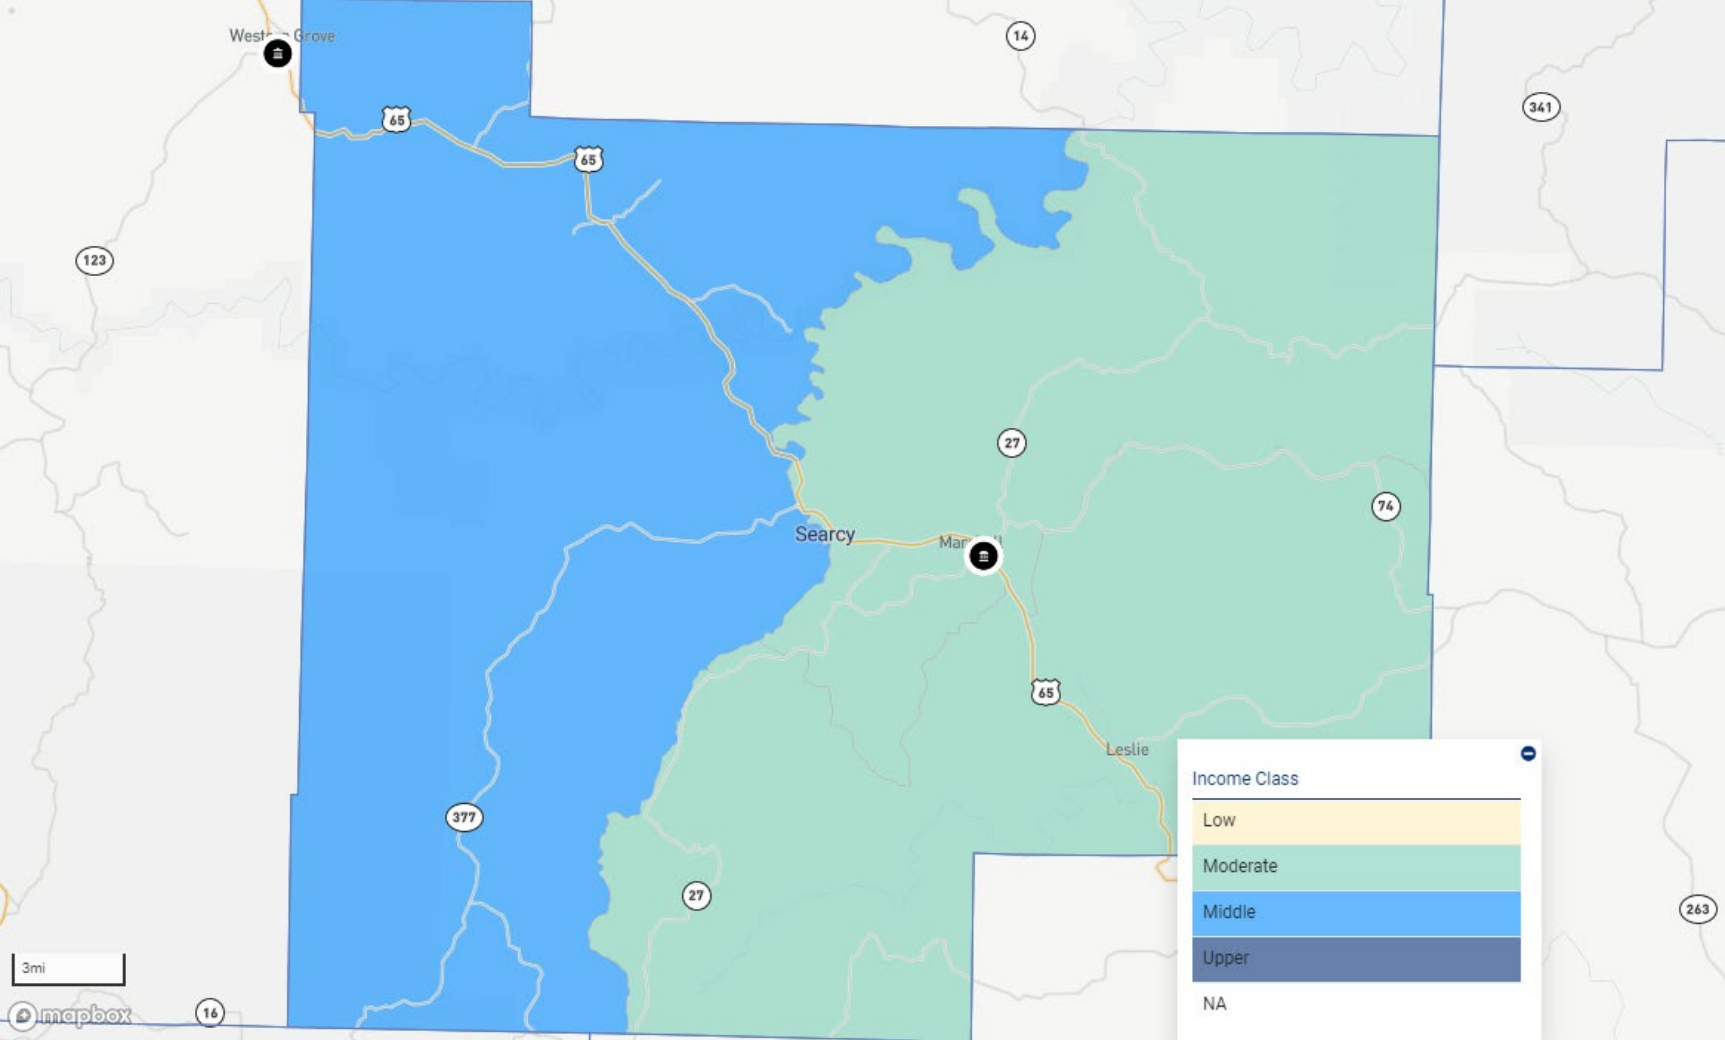

AR – HEMPSTEAD COUNTY

AR – HOT SPRING COUNTY

AR – JOHNSON COUNTY

AR – LOGAN COUNTY

AR – LONOKE COUNTY

AR – MARION COUNTY

AR – MILLER COUNTY

AR – NEWTON COUNTY

AR – POPE COUNTY

AR – PULASKI COUNTY

AR – SALINE COUNTY

AR – SEARCY COUNTY

AR – SEBASTIAN COUNTY

AR – VAN BUREN COUNTY

AR – WASHINGTON COUNTY

FL – BROWARD COUNTY

FL – CHARLOTTE COUNTY

FL – DUVAL COUNTY

FL – HILLSBOROUGH COUNTY

FL – LEE COUNTY

FL – MANATEE COUNTY

FL – MARION COUNTY

FL – MIAMI-DADE COUNTY

FL – PASCO COUNTY

NC – CLEVELAND COUNTY

NC – DAVIDSON COUNTY

NC – DAVIE COUNTY

NC – FORSYTH COUNTY

NC – GASTON COUNTY

NC – LINCOLN COUNTY

NC – MECKLENBURG COUNTY

NC – NEW HANOVER COUNTY