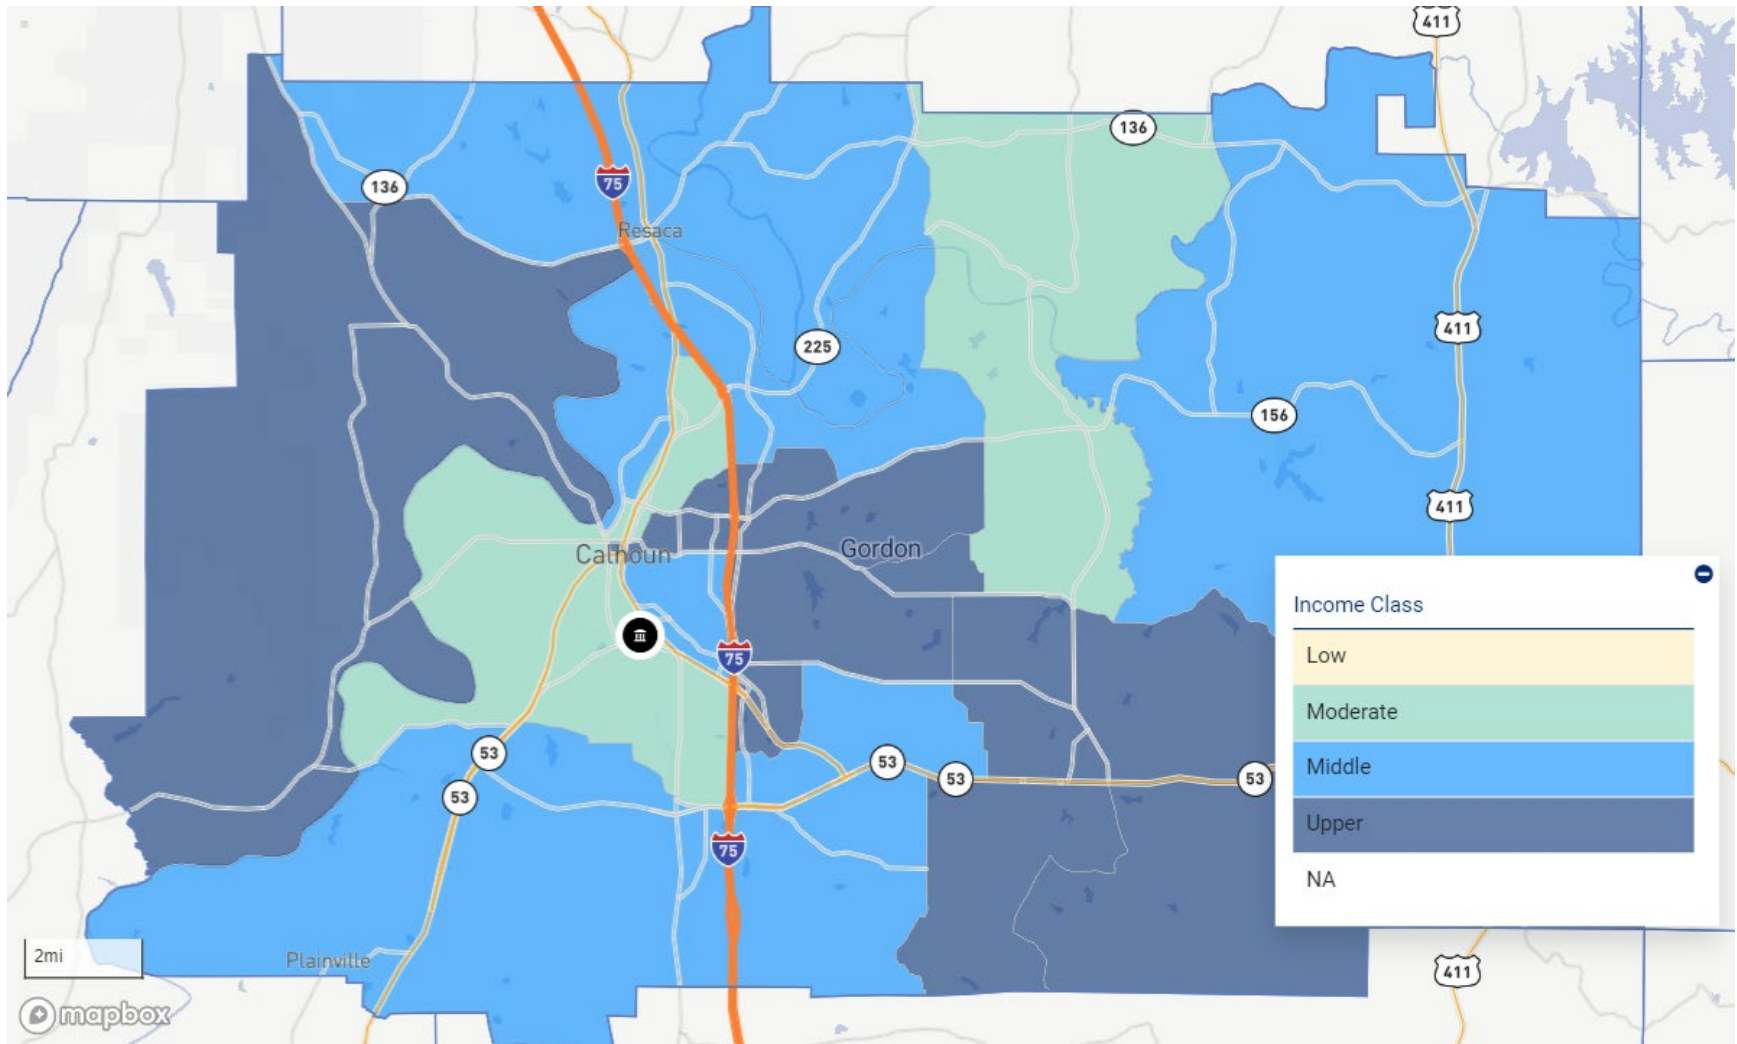

GA – CLARKE COUNTY

GA – COBB COUNTY

GA – COWETA COUNTY

GA – DAWSON COUNTY

GA – DECATUR COUNTY

GA – DEKALB COUNTY

GA – DOUGLAS COUNTY

GA – FLOYD COUNTY

GA – FORSYTH COUNTY

GA – GILMER COUNTY

GA – GLYNN COUNTY

GA – GORDON COUNTY

GA – GRADY COUNTY

GA – GWINNETT COUNTY

GA – HABERSHAM COUNTY

GA – HALL COUNTY

GA – HARALSON COUNTY

GA – HEARD COUNTY

GA – HENRY COUNTY

GA – JACKSON COUNTY

GA – LOWNDES COUNTY

GA – LUMPKIN COUNTY

GA – MURRAY COUNTY

GA – MUSCOGEE COUNTY