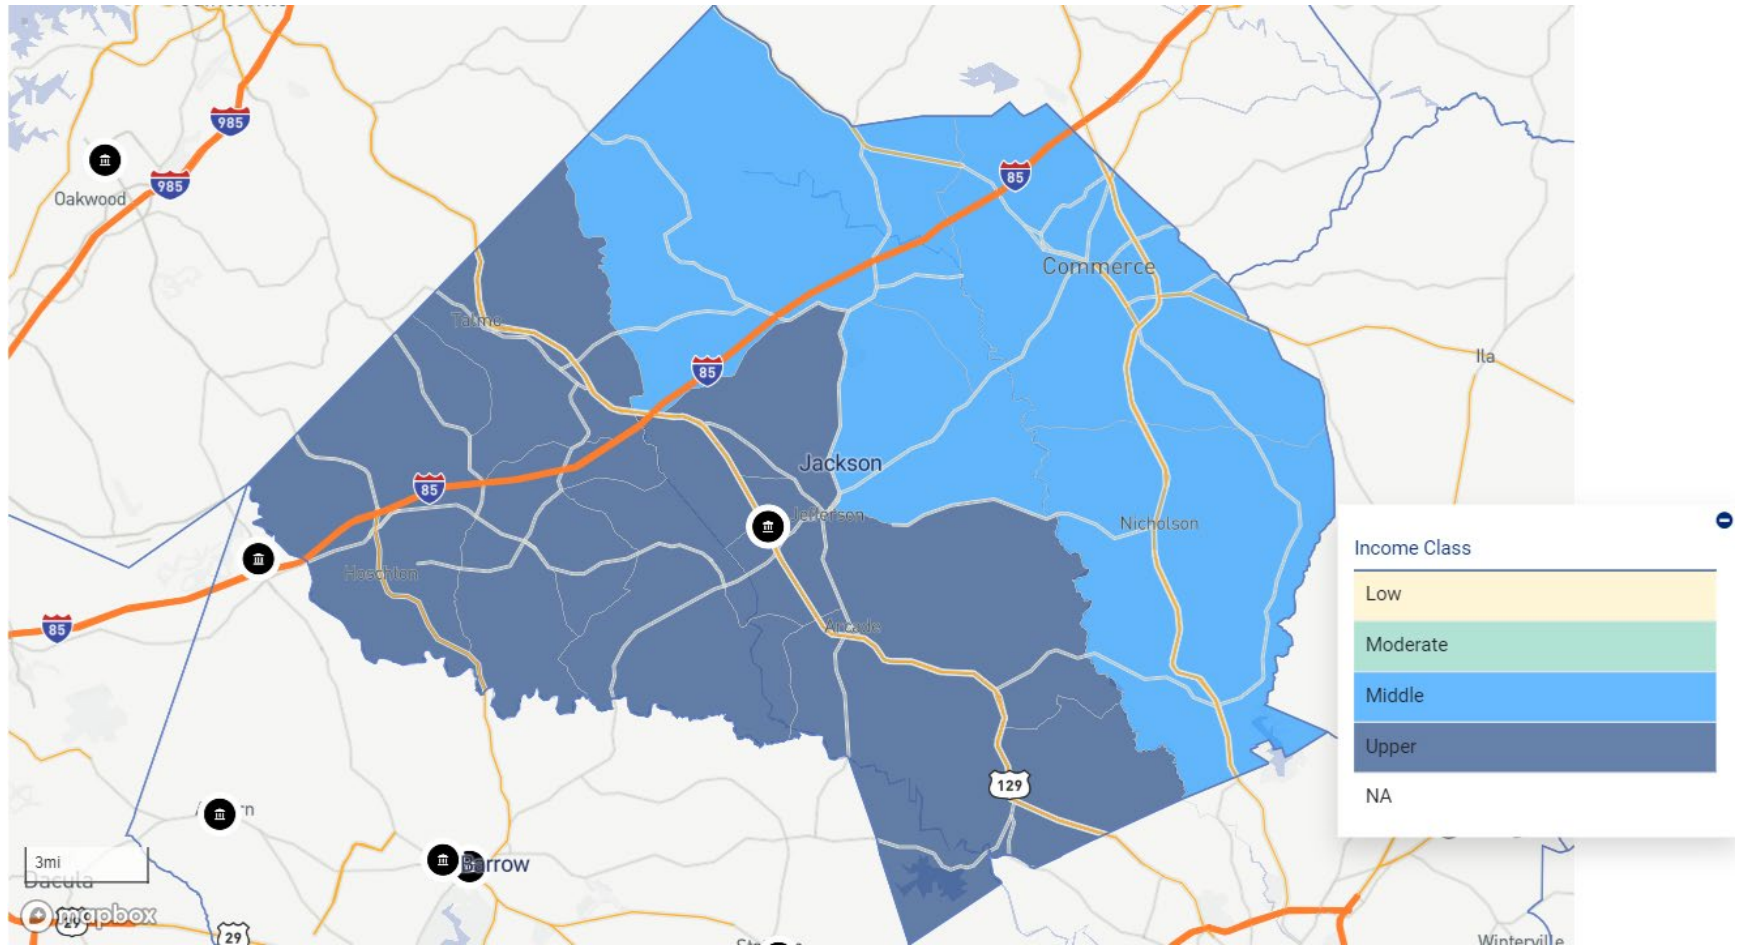

GA – FORSYTH COUNTY

GA – GILMER COUNTY

GA – GLYNN COUNTY

GA – GORDON COUNTY

GA – GRADY COUNTY

GA – GWINNETT COUNTY

GA – HABERSHAM COUNTY

GA – HALL COUNTY

GA – HARALSON COUNTY

GA – HEARD COUNTY

GA – HENRY COUNTY

GA – JACKSON COUNTY

GA – LOWNDES COUNTY

GA – LUMPKIN COUNTY

GA – MURRAY COUNTY

GA – MUSCOGEE COUNTY

GA – OCONEE COUNTY

GA – PAULDING COUNTY

GA – PICKENS COUNTY

GA – ROCKDALE COUNTY

GA – UNION COUNTY

GA – WALTON COUNTY

GA – WHITFIELD COUNTY

NC – CABARRUS COUNTY

NC – CLEVELAND COUNTY

NC – DAVIDSON COUNTY

NC – DAVIE COUNTY

NC – FORSYTH COUNTY

NC – GASTON COUNTY

NC – LINCOLN COUNTY

NC – MECKLENBURG COUNTY

NC – NEW HANOVER COUNTY