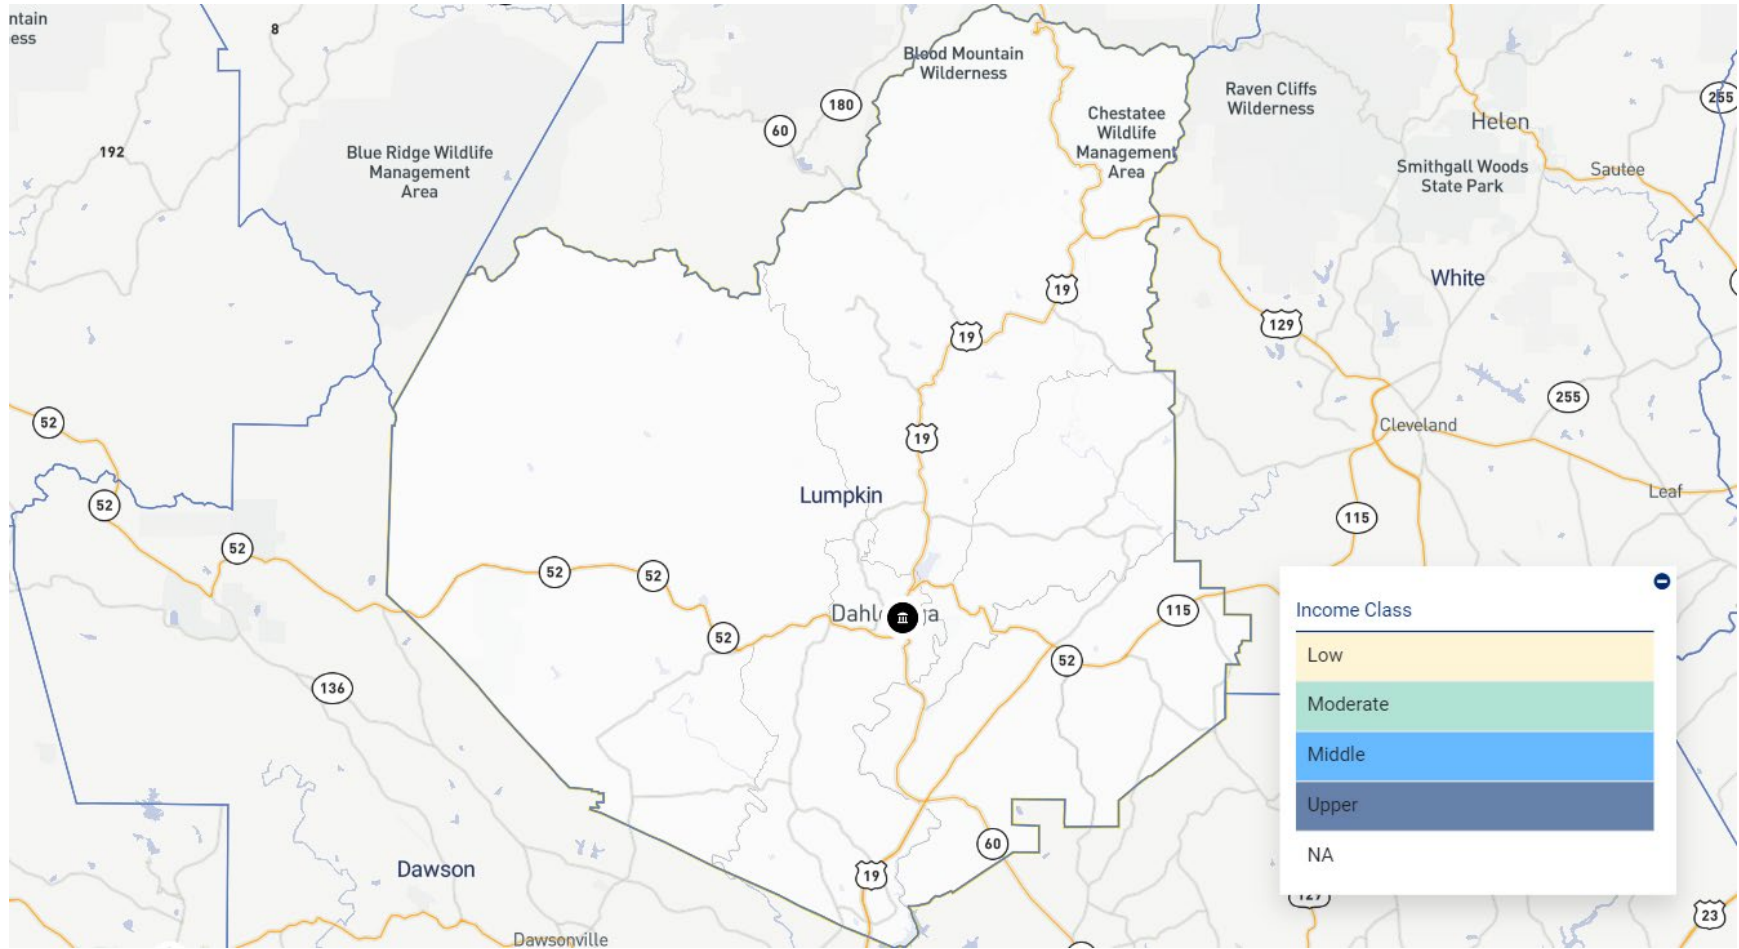

GA – FORSYTH COUNTY

GA – GILMER COUNTY

GA – GLYNN COUNTY

GA – GORDON COUNTY

GA – GRADY COUNTY

GA – GWINNETT COUNTY

GA – HABERSHAM COUNTY

GA – HALL COUNTY

GA – HARALSON COUNTY

GA – HEARD COUNTY

GA – HENRY COUNTY

GA – JACKSON COUNTY

GA – LOWNDES COUNTY

GA – LUMPKIN COUNTY

GA – MURRAY COUNTY

GA – MUSCOGEE COUNTY

GA – OCONEE COUNTY

GA – PAULDING COUNTY

GA – PICKENS COUNTY

GA – ROCKDALE COUNTY

GA – UNION COUNTY

GA – WALTON COUNTY

GA – WHITFIELD COUNTY

NC – CABARRUS COUNTY

NC – CLEVELAND COUNTY

NC – DAVIDSON COUNTY

NC – DAVIE COUNTY

NC – FORSYTH COUNTY

NC – GASTON COUNTY

NC – LINCOLN COUNTY

NC – MECKLENBURG COUNTY

NC – NEW HANOVER COUNTY