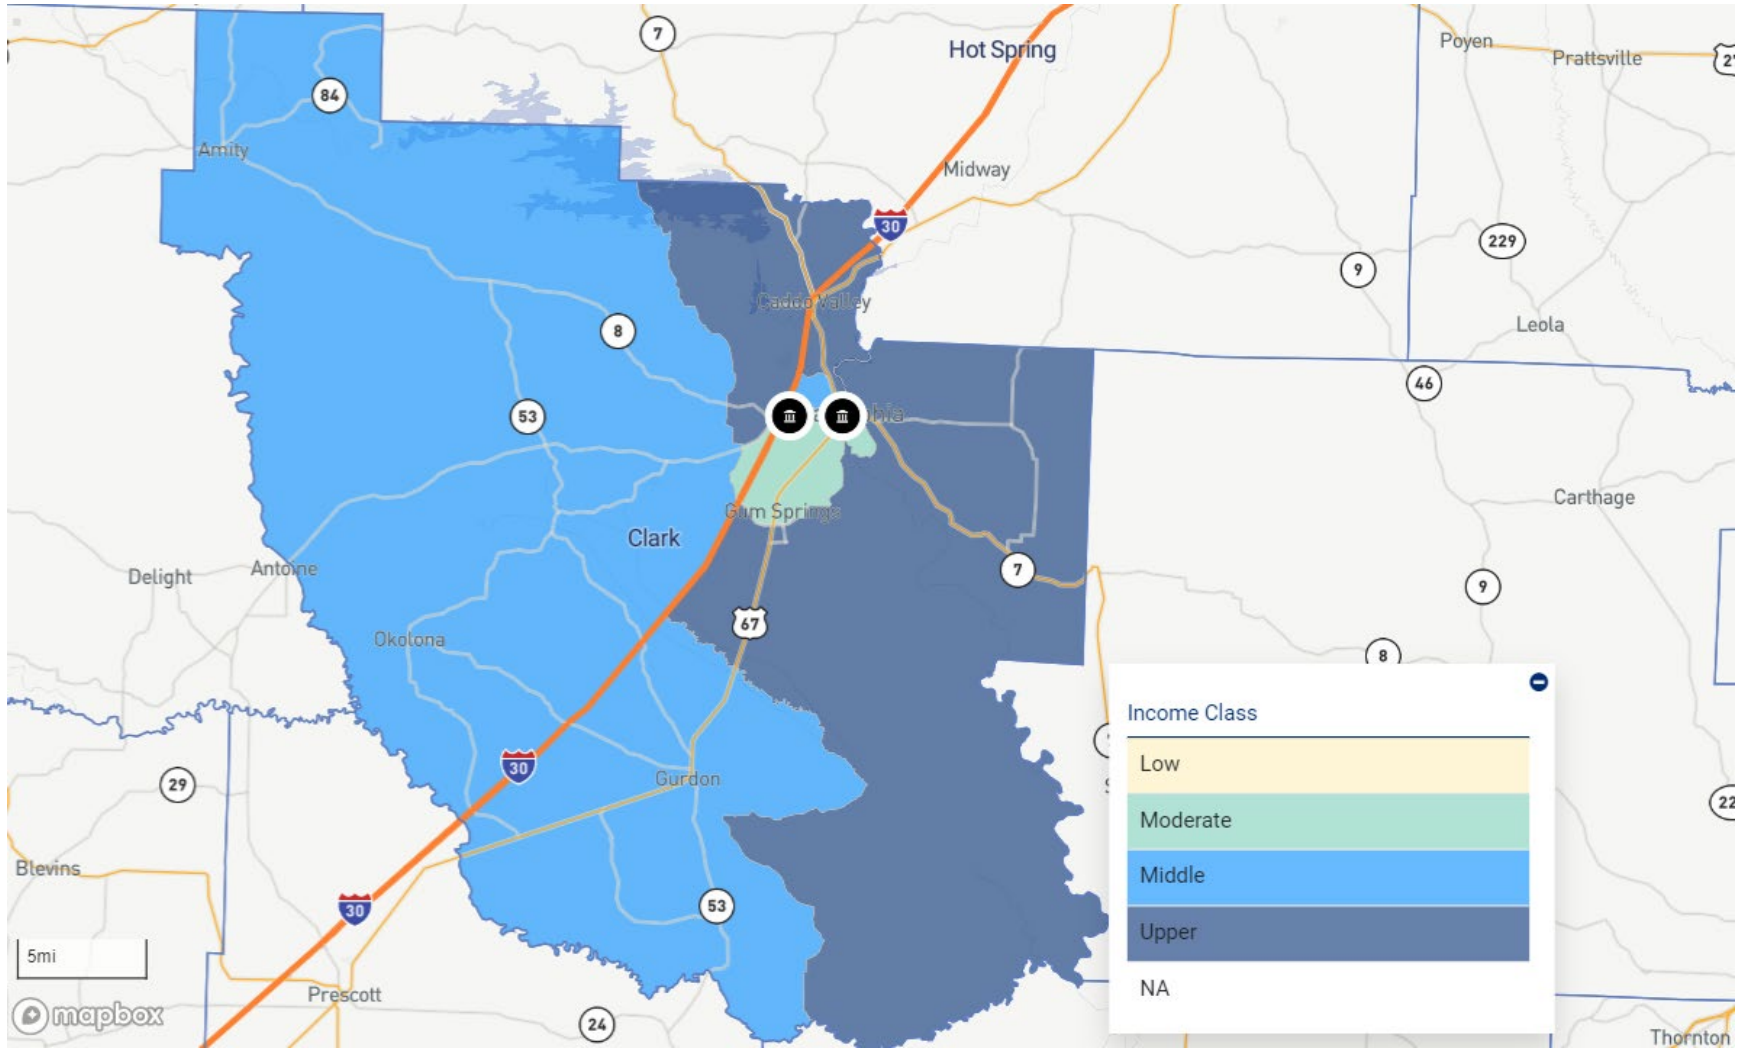

AR – BAXTER COUNTY

AR – BENTON COUNTY

AR – BOONE COUNTY

AR – CLARK COUNTY

AR – CRAWFORD COUNTY

AR – FAULKNER COUNTY

AR – FRANKLIN COUNTY

AR – GARLAND COUNTY

AR – HEMPSTEAD COUNTY

AR – HOT SPRING COUNTY

AR – JOHNSON COUNTY

AR – LOGAN COUNTY

AR – LONOKE COUNTY

AR – MARION COUNTY

AR – MILLER COUNTY

AR – NEWTON COUNTY

AR – POPE COUNTY

AR – PULASKI COUNTY

AR – SALINE COUNTY

AR – SEARCY COUNTY

AR – SEBASTIAN COUNTY

AR – VAN BUREN COUNTY

AR – WASHINGTON COUNTY

FL – BROWARD COUNTY

NC – CLEVELAND COUNTY

NC – DAVIDSON COUNTY

NC – DAVIE COUNTY

NC – FORSYTH COUNTY

NC – GASTON COUNTY

NC – LINCOLN COUNTY

NC – MECKLENBURG COUNTY

NC – NEW HANOVER COUNTY