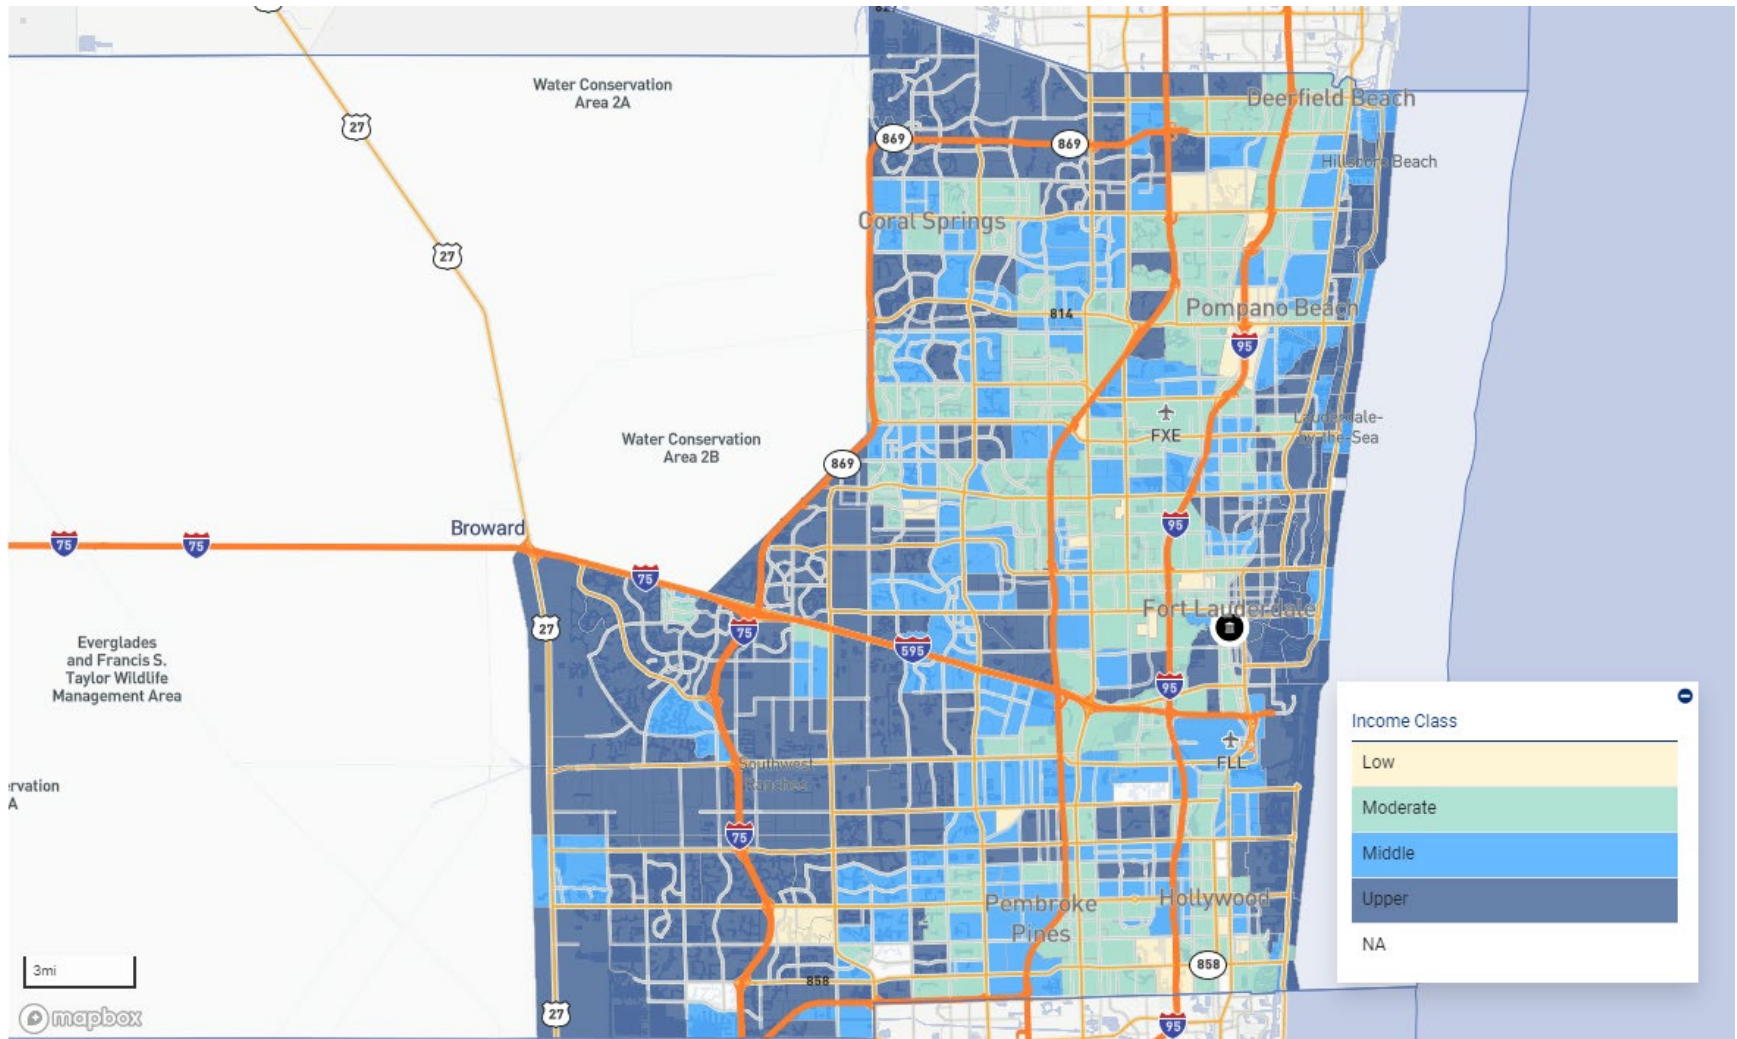

AR – HEMPSTEAD COUNTY

AR – HOT SPRING COUNTY

AR – JOHNSON COUNTY

AR – LOGAN COUNTY

AR – LONOKE COUNTY

AR – MARION COUNTY

AR – MILLER COUNTY

AR – NEWTON COUNTY

AR – POPE COUNTY

AR – PULASKI COUNTY

AR – SALINE COUNTY

AR – SEARCY COUNTY

AR – SEBASTIAN COUNTY

AR – VAN BUREN COUNTY

AR – WASHINGTON COUNTY

FL – BROWARD COUNTY

FL – CHARLOTTE COUNTY

FL – DUVAL COUNTY

FL – HILLSBOROUGH COUNTY

FL – LEE COUNTY

FL – MANATEE COUNTY

FL – MARION COUNTY

FL – MIAMI-DADE COUNTY

FL – PASCO COUNTY