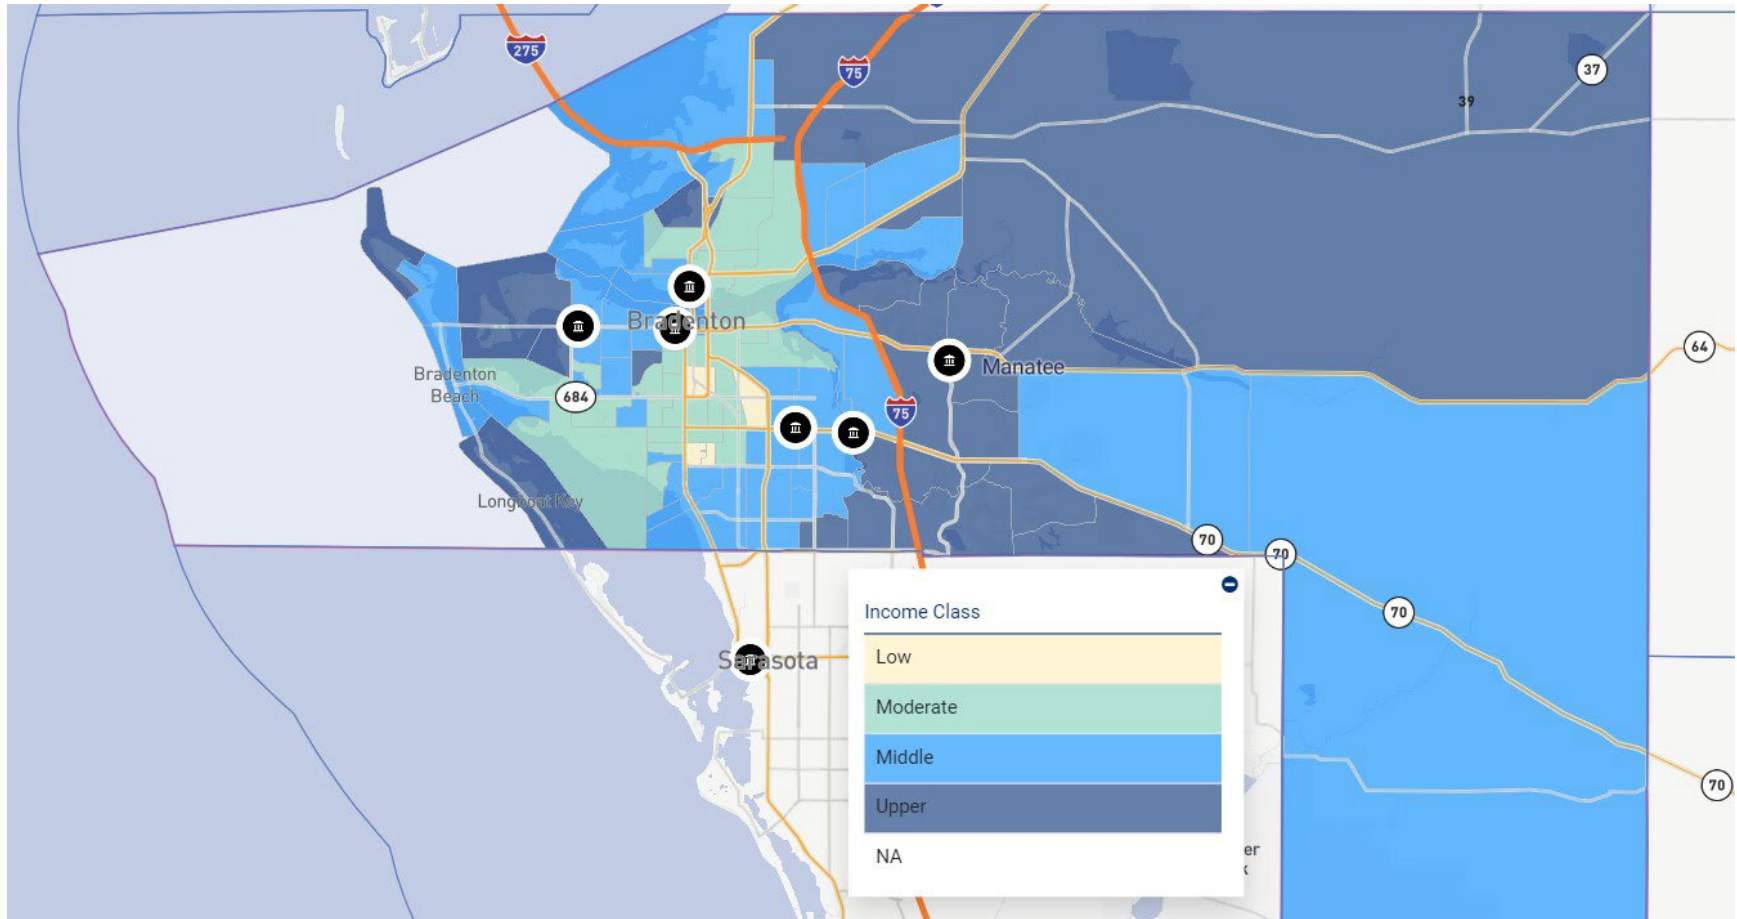

FL – CHARLOTTE COUNTY

FL – DUVAL COUNTY

FL – HILLSBOROUGH COUNTY

FL – LEE COUNTY

FL – MANATEE COUNTY

FL – MARION COUNTY

FL – MIAMI-DADE COUNTY

FL – PASCO COUNTY

FL – PINELLAS COUNTY

FL – SARASOTA COUNTY

GA – BARROW COUNTY

GA – BARTOW COUNTY

GA – BIBB COUNTY

GA – CARROLL COUNTY

GA – CHATHAM COUNTY

GA – CHEROKEE COUNTY