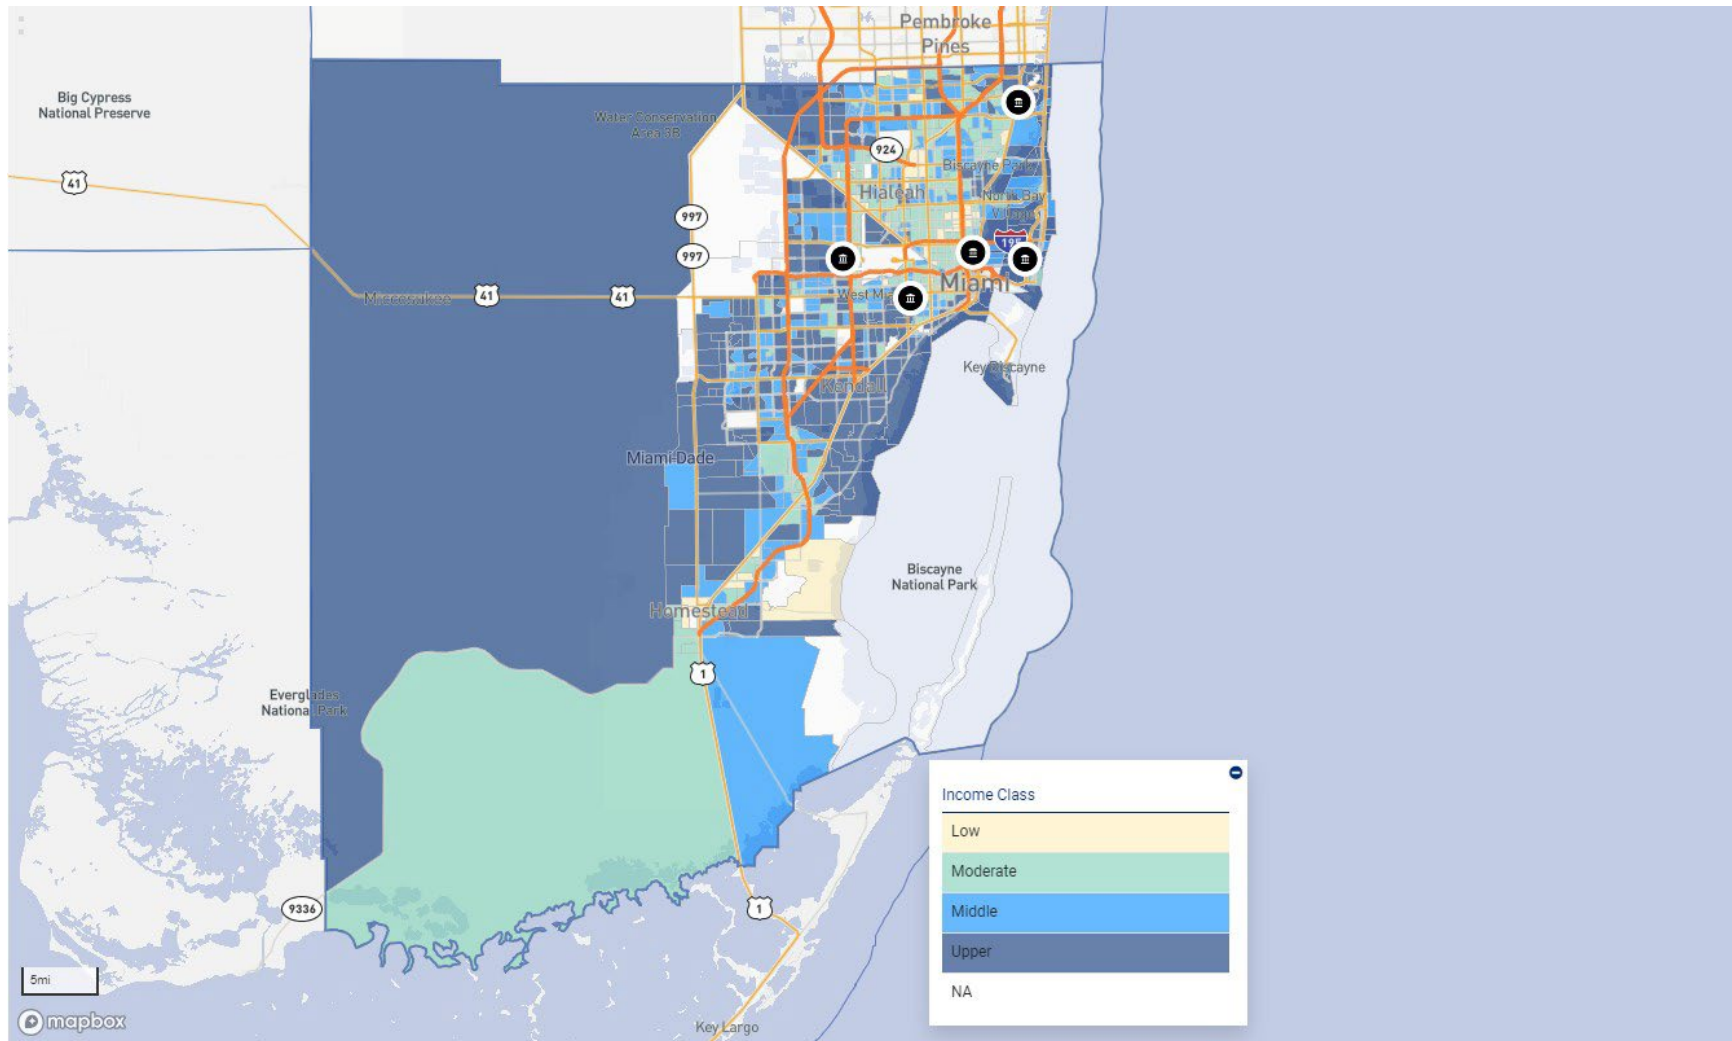

FL – CHARLOTTE COUNTY

FL – DUVAL COUNTY

FL – HILLSBOROUGH COUNTY

FL – LEE COUNTY

FL – MANATEE COUNTY

FL – MARION COUNTY

FL – MIAMI-DADE COUNTY

FL – PASCO COUNTY

FL – PINELLAS COUNTY

FL – SARASOTA COUNTY

GA – BARROW COUNTY

GA – BARTOW COUNTY

GA – BIBB COUNTY

GA – CARROLL COUNTY

GA – CHATHAM COUNTY

GA – CHEROKEE COUNTY