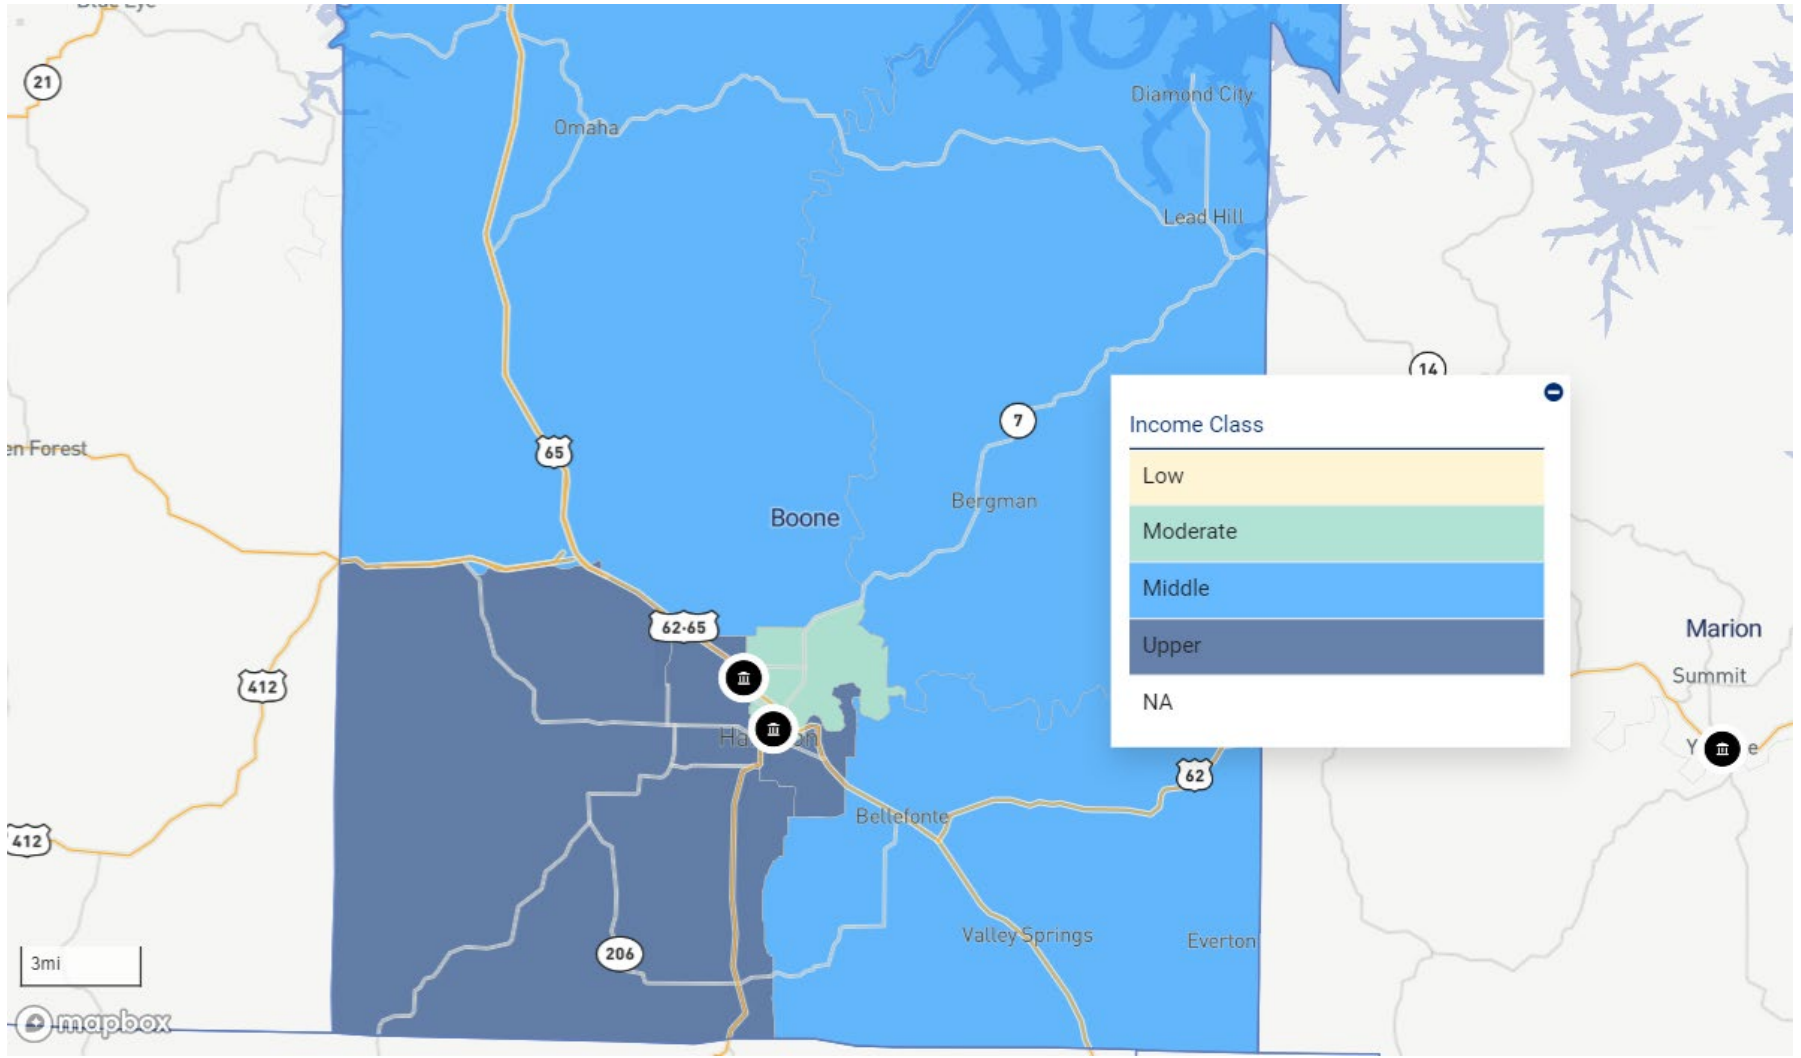

AR – BAXTER COUNTY

AR – BENTON COUNTY

AR – BOONE COUNTY

AR – CLARK COUNTY

AR – CRAWFORD COUNTY

AR – FAULKNER COUNTY

AR – FRANKLIN COUNTY

AR – GARLAND COUNTY

AR – HEMPSTEAD COUNTY

AR – HOT SPRING COUNTY

AR – JOHNSON COUNTY

AR – LOGAN COUNTY

AR – LONOKE COUNTY

AR – MARION COUNTY

AR – MILLER COUNTY

AR – NEWTON COUNTY

NC – CLEVELAND COUNTY

NC – DAVIDSON COUNTY

NC – DAVIE COUNTY

NC – FORSYTH COUNTY

NC – GASTON COUNTY

NC – LINCOLN COUNTY

NC – MECKLENBURG COUNTY

NC – NEW HANOVER COUNTY

NC – RANDOLPH COUNTY

NC – ROWAN COUNTY

NC – RUTHERFORD COUNTY

TX – BEXAR COUNTY

TX – BOWIE COUNTY

TX – CALDWELL COUNTY

TX – COLLIN COUNTY

TX – DALLAS COUNTY