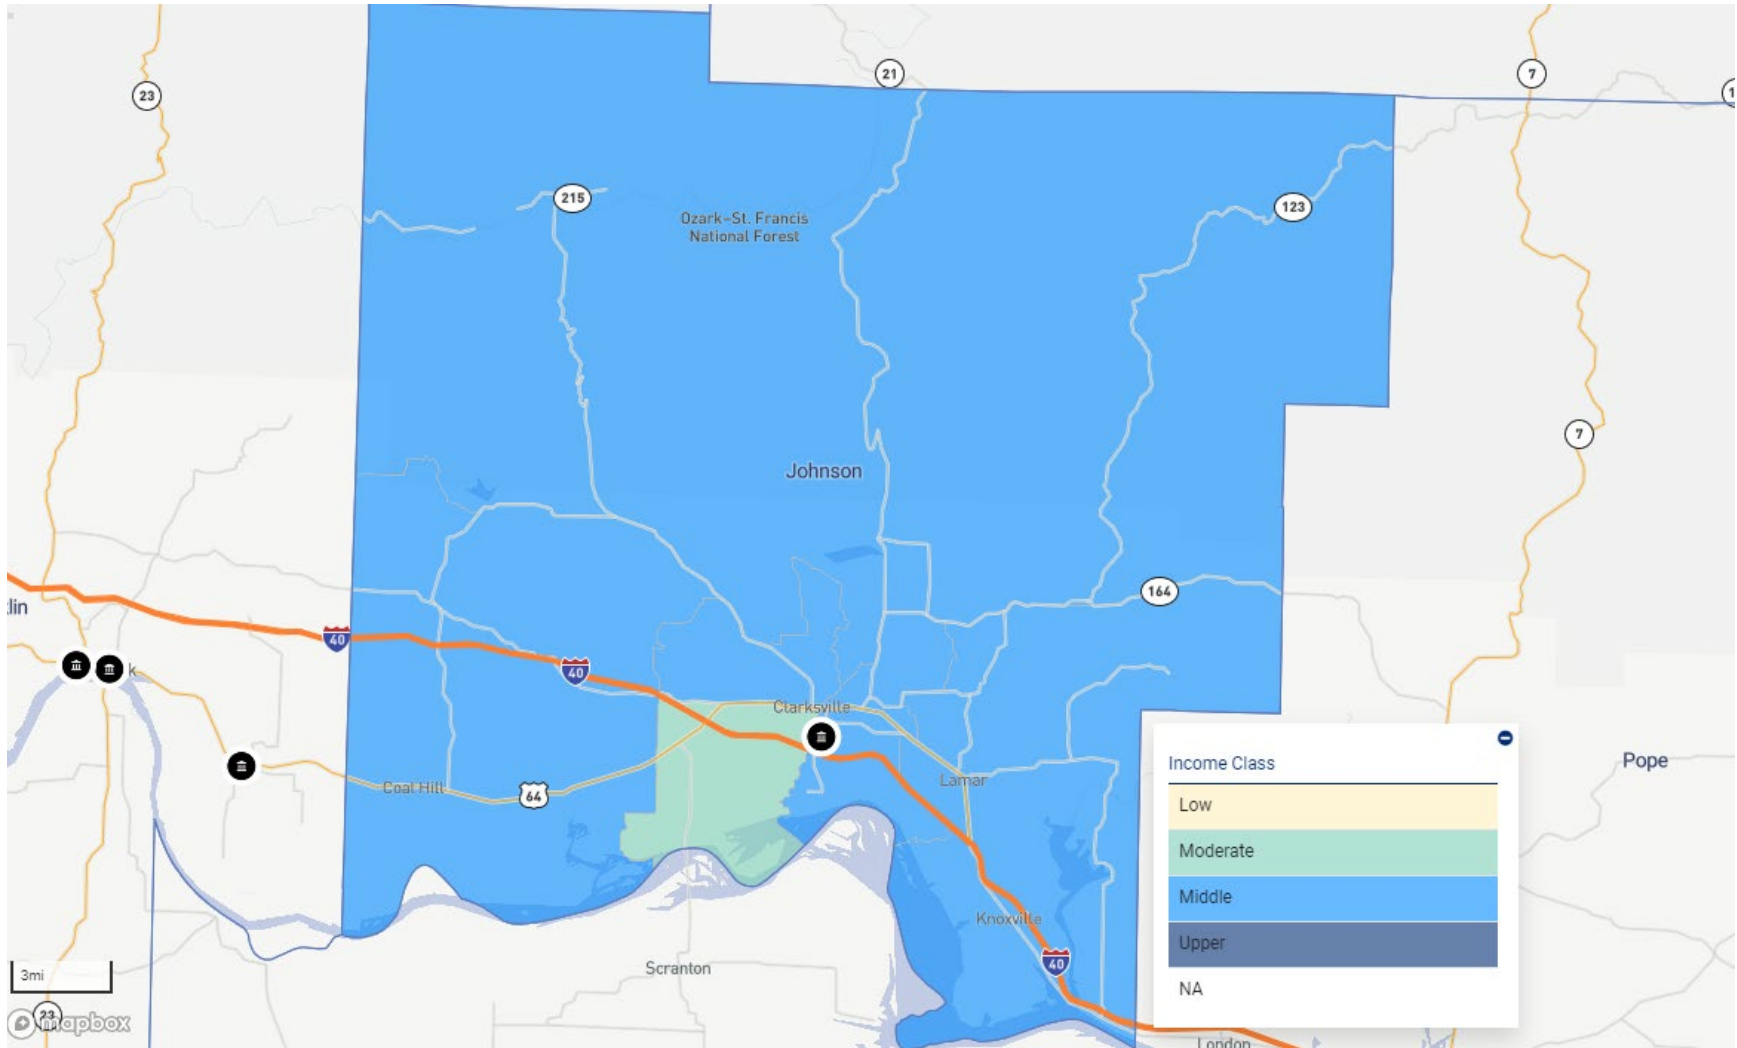

AR – BAXTER COUNTY

AR – BENTON COUNTY

AR – BOONE COUNTY

AR – CLARK COUNTY

AR – CRAWFORD COUNTY

AR – FAULKNER COUNTY

AR – FRANKLIN COUNTY

AR – GARLAND COUNTY

AR – HEMPSTEAD COUNTY

AR – HOT SPRING COUNTY

AR – JOHNSON COUNTY

AR – LOGAN COUNTY

AR – LONOKE COUNTY

AR – MARION COUNTY

AR – MILLER COUNTY

AR – NEWTON COUNTY

FL – CHARLOTTE COUNTY

FL – DUVAL COUNTY

FL – HILLSBOROUGH COUNTY

FL – LEE COUNTY

FL – MANATEE COUNTY

FL – MARION COUNTY

FL – MIAMI-DADE COUNTY

FL – PASCO COUNTY

NC – CLEVELAND COUNTY

NC – DAVIDSON COUNTY

NC – DAVIE COUNTY

NC – FORSYTH COUNTY

NC – GASTON COUNTY

NC – LINCOLN COUNTY

NC – MECKLENBURG COUNTY

NC – NEW HANOVER COUNTY