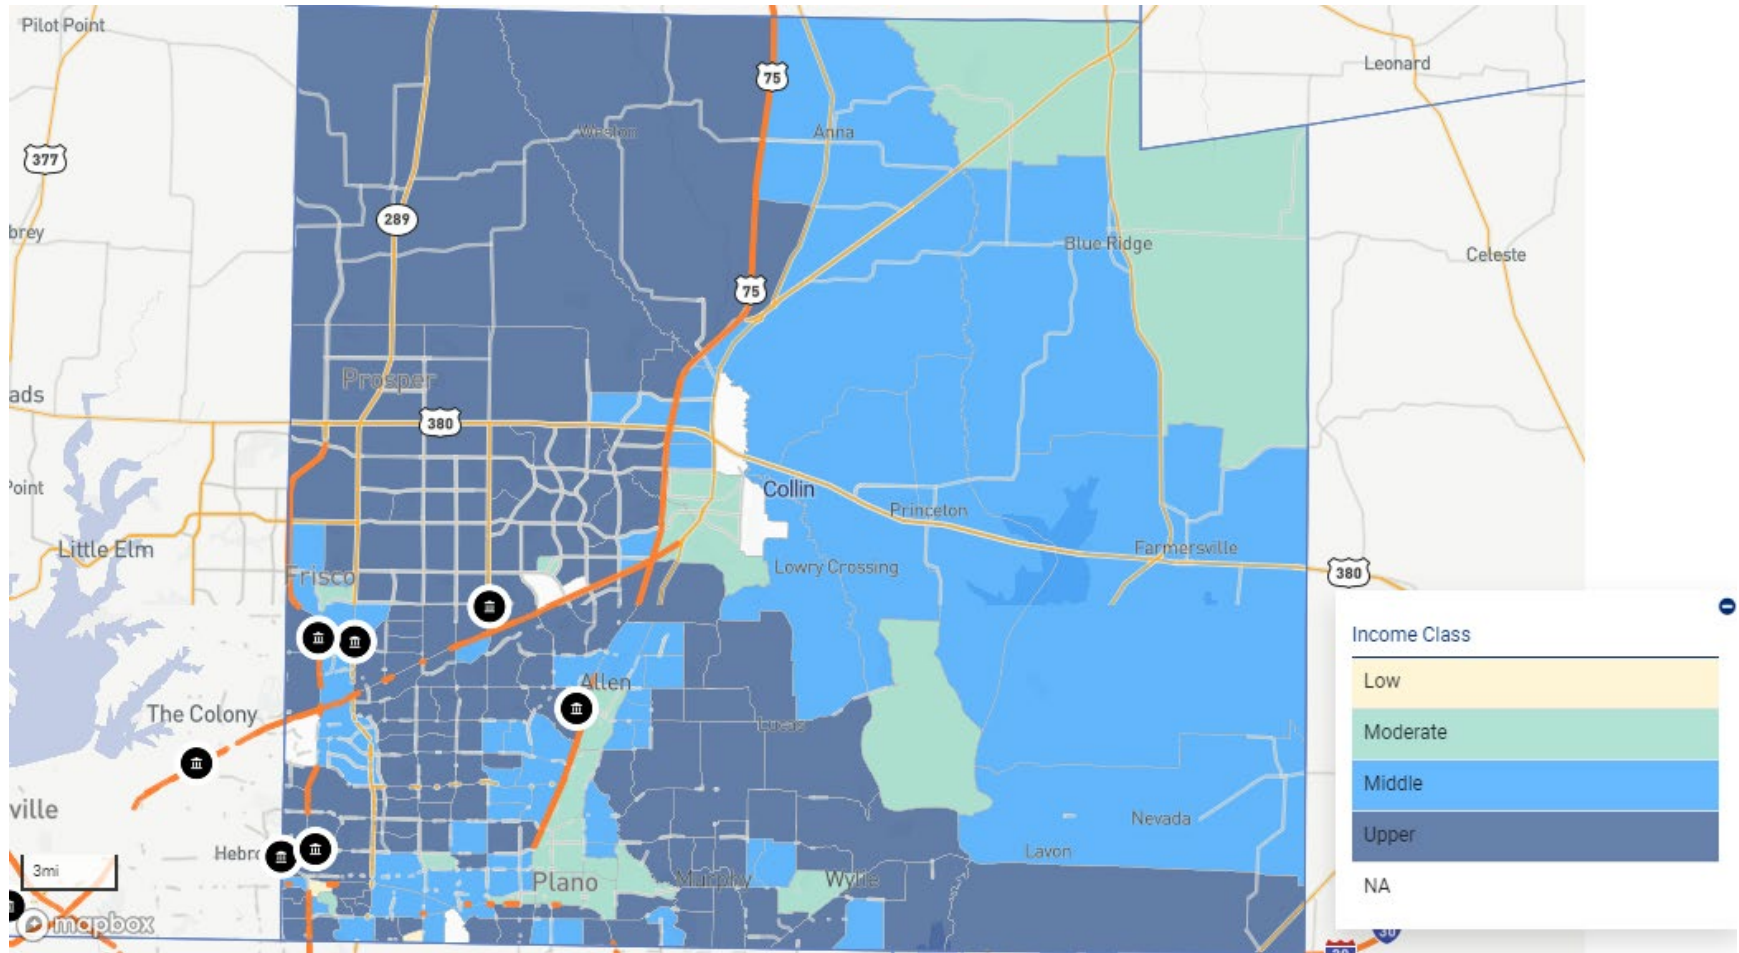

NC – CLEVELAND COUNTY

NC – DAVIDSON COUNTY

NC – DAVIE COUNTY

NC – FORSYTH COUNTY

NC – GASTON COUNTY

NC – LINCOLN COUNTY

NC – MECKLENBURG COUNTY

NC – NEW HANOVER COUNTY

NC – RANDOLPH COUNTY

NC – ROWAN COUNTY

NC – RUTHERFORD COUNTY

TX – BEXAR COUNTY

TX – BOWIE COUNTY

TX – CALDWELL COUNTY

TX – COLLIN COUNTY

TX – DALLAS COUNTY

TX – DENTON COUNTY

TX – HARRIS COUNTY

TX – TARRANT COUNTY

TX – TRAVIS COUNTY

TX – WILLIAMSON COUNTY