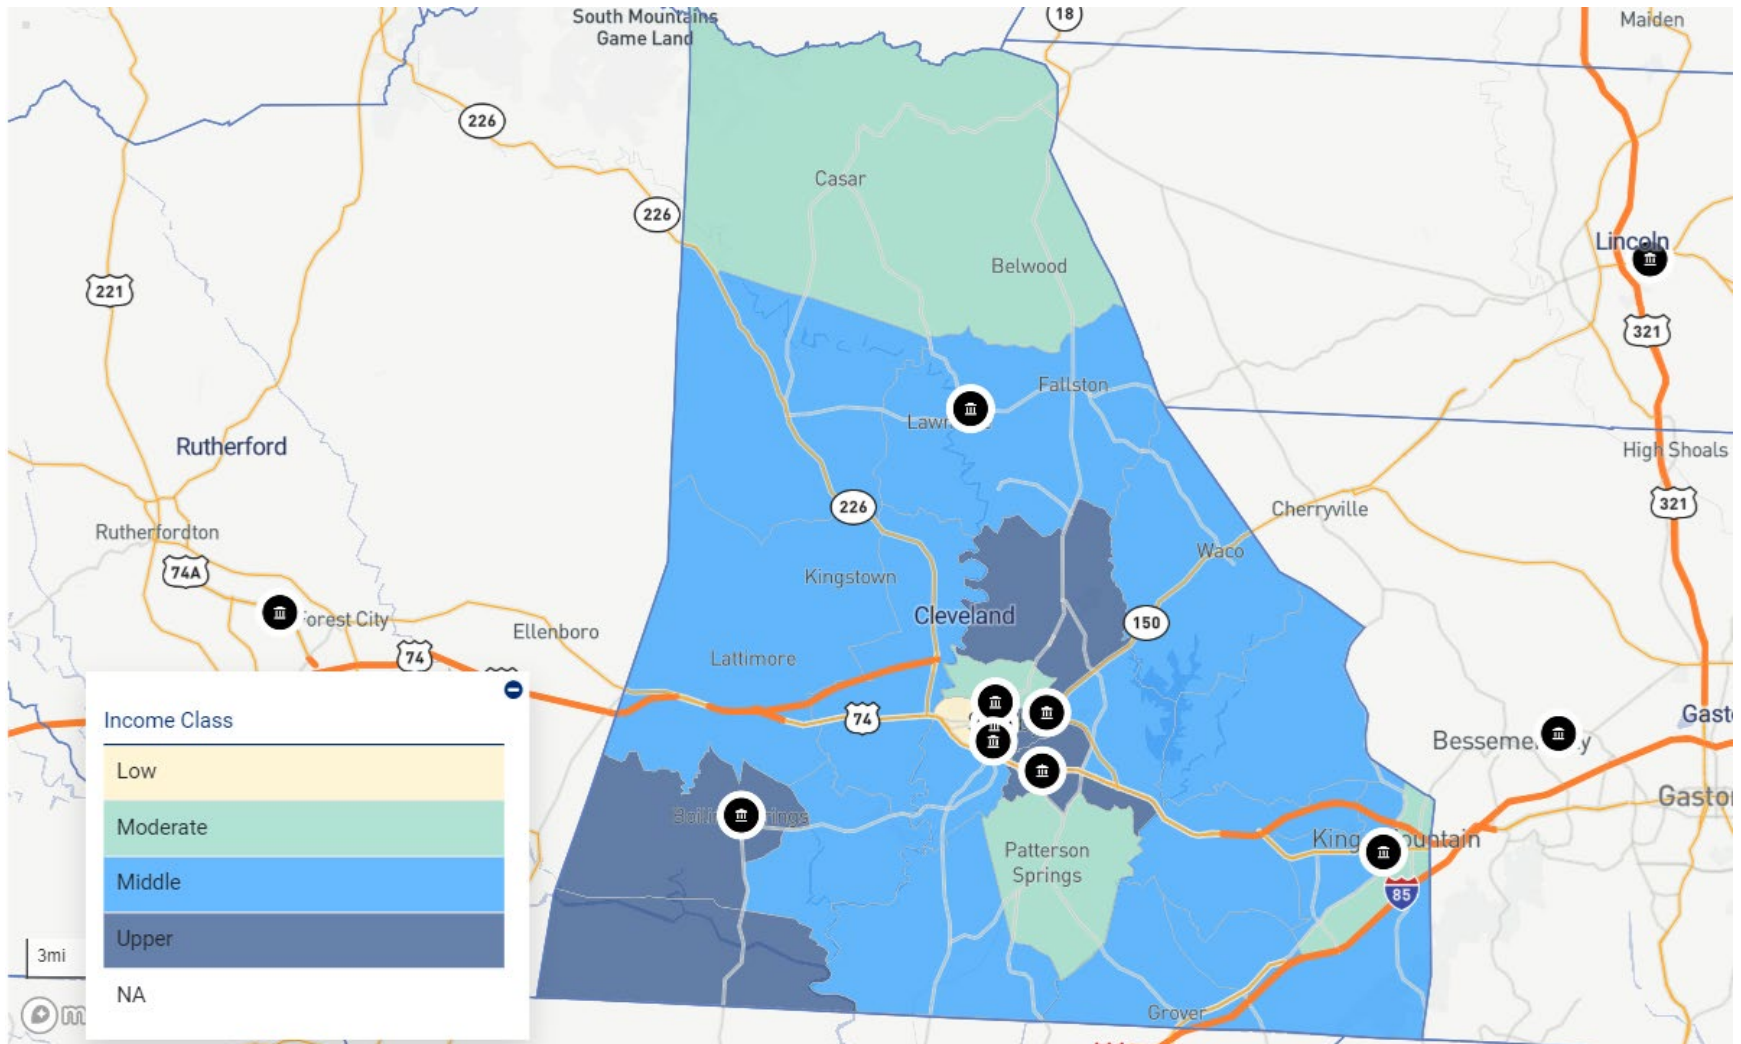

GA – FORSYTH COUNTY

GA – GILMER COUNTY

GA – GLYNN COUNTY

GA – GORDON COUNTY

GA – GRADY COUNTY

GA – GWINNETT COUNTY

GA – HABERSHAM COUNTY

GA – HALL COUNTY

GA – HARALSON COUNTY

GA – HEARD COUNTY

GA – HENRY COUNTY

GA – JACKSON COUNTY

GA – LOWNDES COUNTY

GA – LUMPKIN COUNTY

GA – MURRAY COUNTY

GA – MUSCOGEE COUNTY

GA – OCONEE COUNTY

GA – PAULDING COUNTY

GA – PICKENS COUNTY

GA – ROCKDALE COUNTY

GA – UNION COUNTY

GA – WALTON COUNTY

GA – WHITFIELD COUNTY

NC – CABARRUS COUNTY

NC – CLEVELAND COUNTY

NC – DAVIDSON COUNTY

NC – DAVIE COUNTY

NC – FORSYTH COUNTY

NC – GASTON COUNTY

NC – LINCOLN COUNTY

NC – MECKLENBURG COUNTY

NC – NEW HANOVER COUNTY