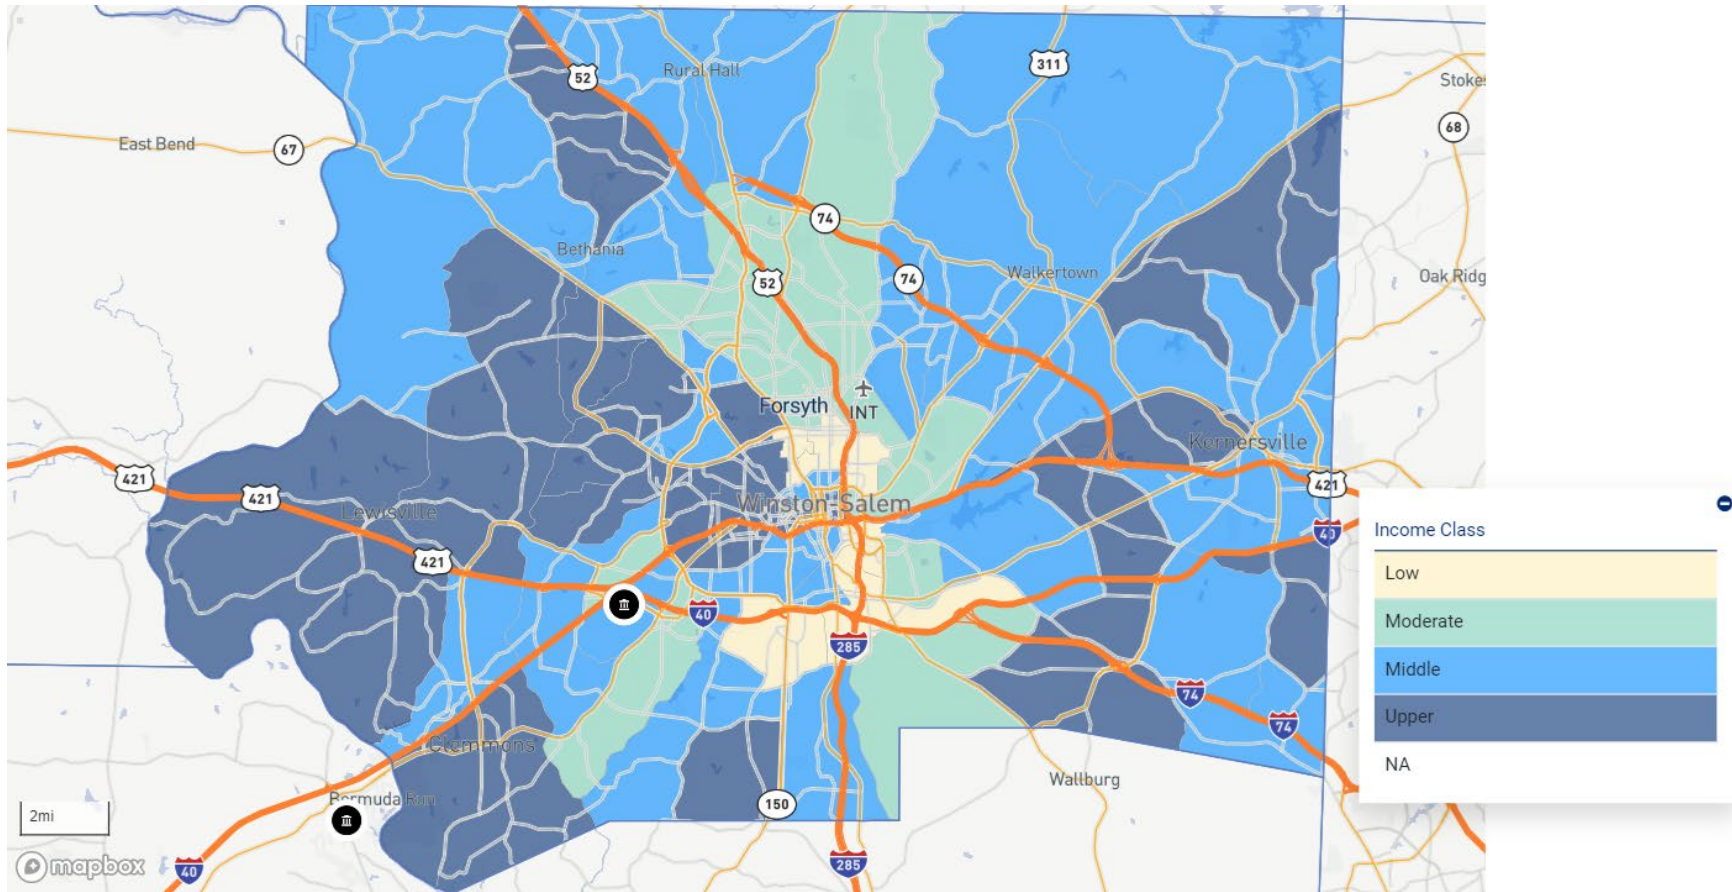

GA – OCONEE COUNTY

GA – PAULDING COUNTY

GA – PICKENS COUNTY

GA – ROCKDALE COUNTY

GA – UNION COUNTY

GA – WALTON COUNTY

GA – WHITFIELD COUNTY

NC – CABARRUS COUNTY

NC – CLEVELAND COUNTY

NC – DAVIDSON COUNTY

NC – DAVIE COUNTY

NC – FORSYTH COUNTY

NC – GASTON COUNTY

NC – LINCOLN COUNTY

NC – MECKLENBURG COUNTY

NC – NEW HANOVER COUNTY

NC – RANDOLPH COUNTY

NC – ROWAN COUNTY

NC – RUTHERFORD COUNTY

TX – BEXAR COUNTY

TX – BOWIE COUNTY

TX – CALDWELL COUNTY

TX – COLLIN COUNTY

TX – DALLAS COUNTY

TX – DENTON COUNTY

TX – HARRIS COUNTY

TX – TARRANT COUNTY

TX – TRAVIS COUNTY

TX – WILLIAMSON COUNTY