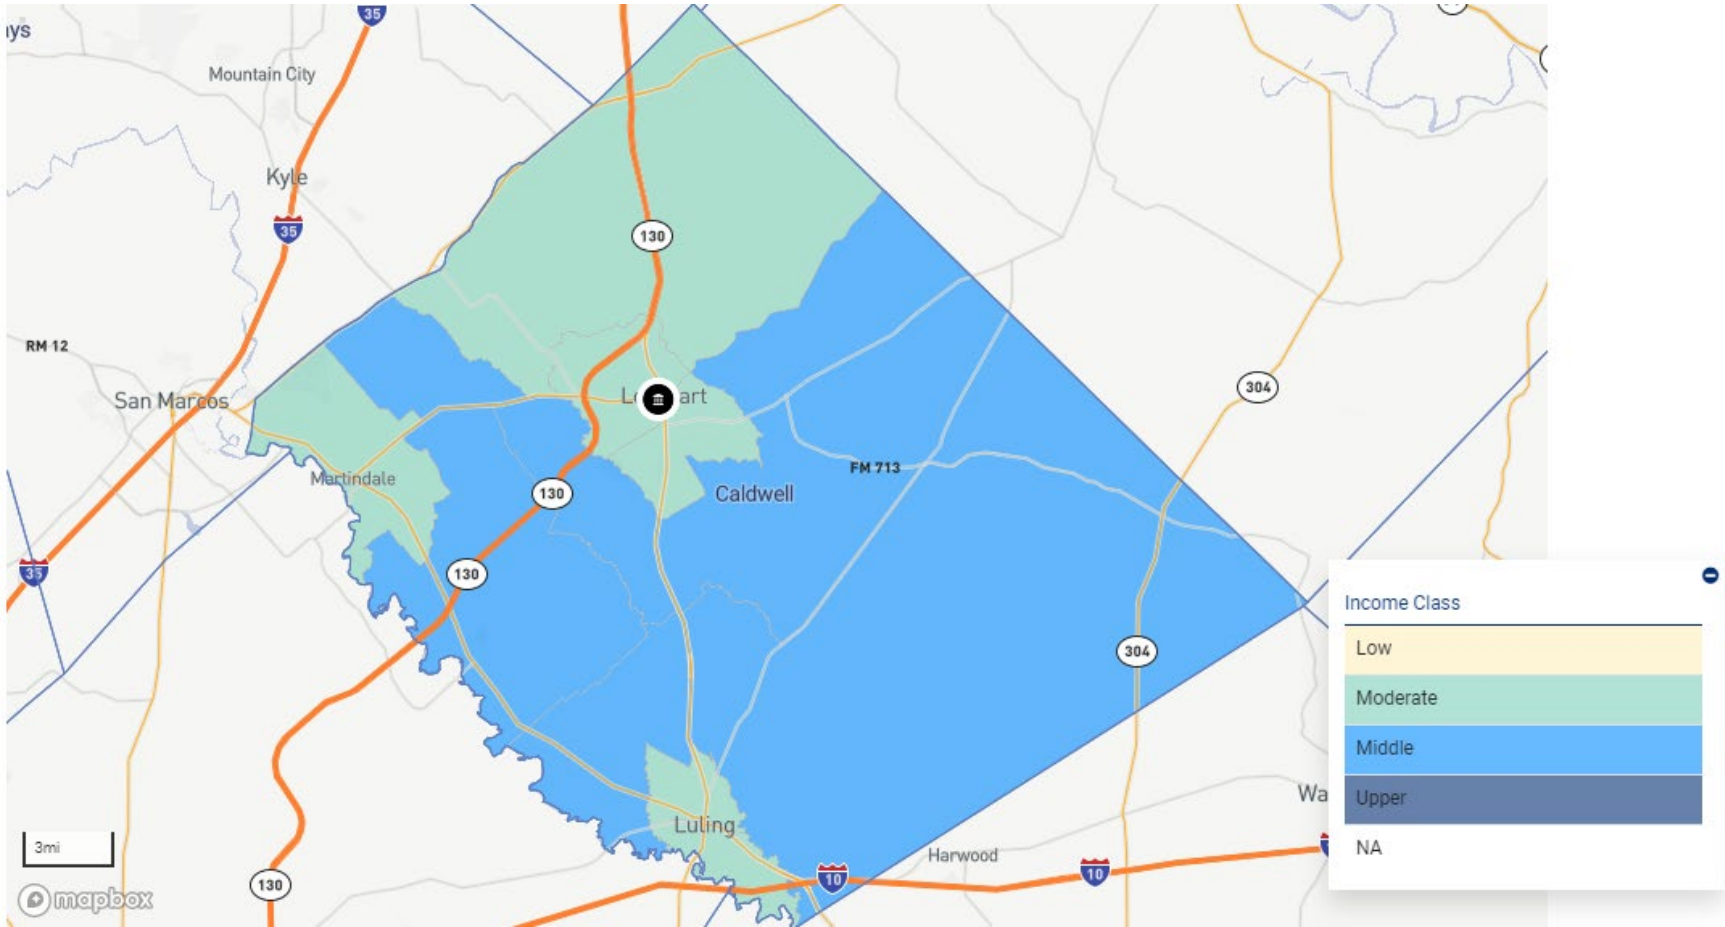

NC – CLEVELAND COUNTY

NC – DAVIDSON COUNTY

NC – DAVIE COUNTY

NC – FORSYTH COUNTY

NC – GASTON COUNTY

NC – LINCOLN COUNTY

NC – MECKLENBURG COUNTY

NC – NEW HANOVER COUNTY

NC – RANDOLPH COUNTY

NC – ROWAN COUNTY

NC – RUTHERFORD COUNTY

TX – BEXAR COUNTY

TX – BOWIE COUNTY

TX – CALDWELL COUNTY

TX – COLLIN COUNTY

TX – DALLAS COUNTY

TX – DENTON COUNTY

TX – HARRIS COUNTY

TX – TARRANT COUNTY

TX – TRAVIS COUNTY

TX – WILLIAMSON COUNTY