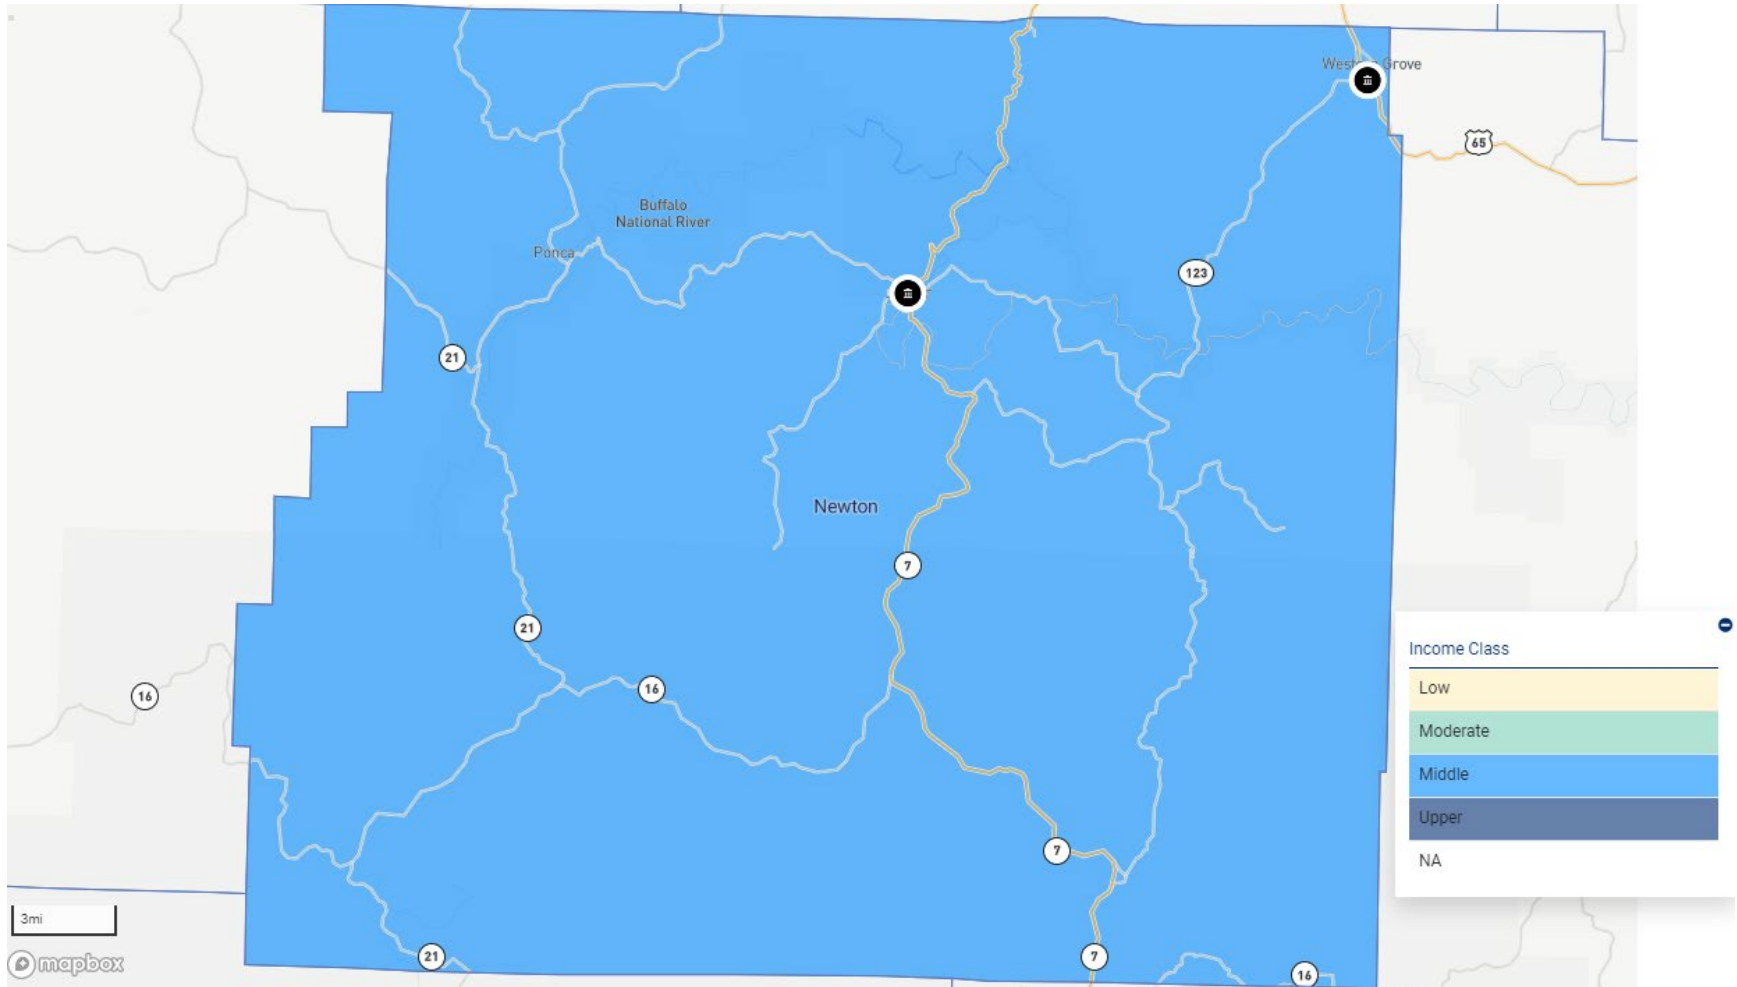

AR – HEMPSTEAD COUNTY

AR – HOT SPRING COUNTY

AR – JOHNSON COUNTY

AR – LOGAN COUNTY

AR – LONOKE COUNTY

AR – MARION COUNTY

AR – MILLER COUNTY

AR – NEWTON COUNTY

AR – POPE COUNTY

AR – PULASKI COUNTY

AR – SALINE COUNTY

AR – SEARCY COUNTY

AR – SEBASTIAN COUNTY

AR – VAN BUREN COUNTY

AR – WASHINGTON COUNTY

FL – BROWARD COUNTY

FL – CHARLOTTE COUNTY

FL – DUVAL COUNTY

FL – HILLSBOROUGH COUNTY

FL – LEE COUNTY

FL – MANATEE COUNTY

FL – MARION COUNTY

FL – MIAMI-DADE COUNTY

FL – PASCO COUNTY

NC – CLEVELAND COUNTY

NC – DAVIDSON COUNTY

NC – DAVIE COUNTY

NC – FORSYTH COUNTY

NC – GASTON COUNTY

NC – LINCOLN COUNTY

NC – MECKLENBURG COUNTY

NC – NEW HANOVER COUNTY