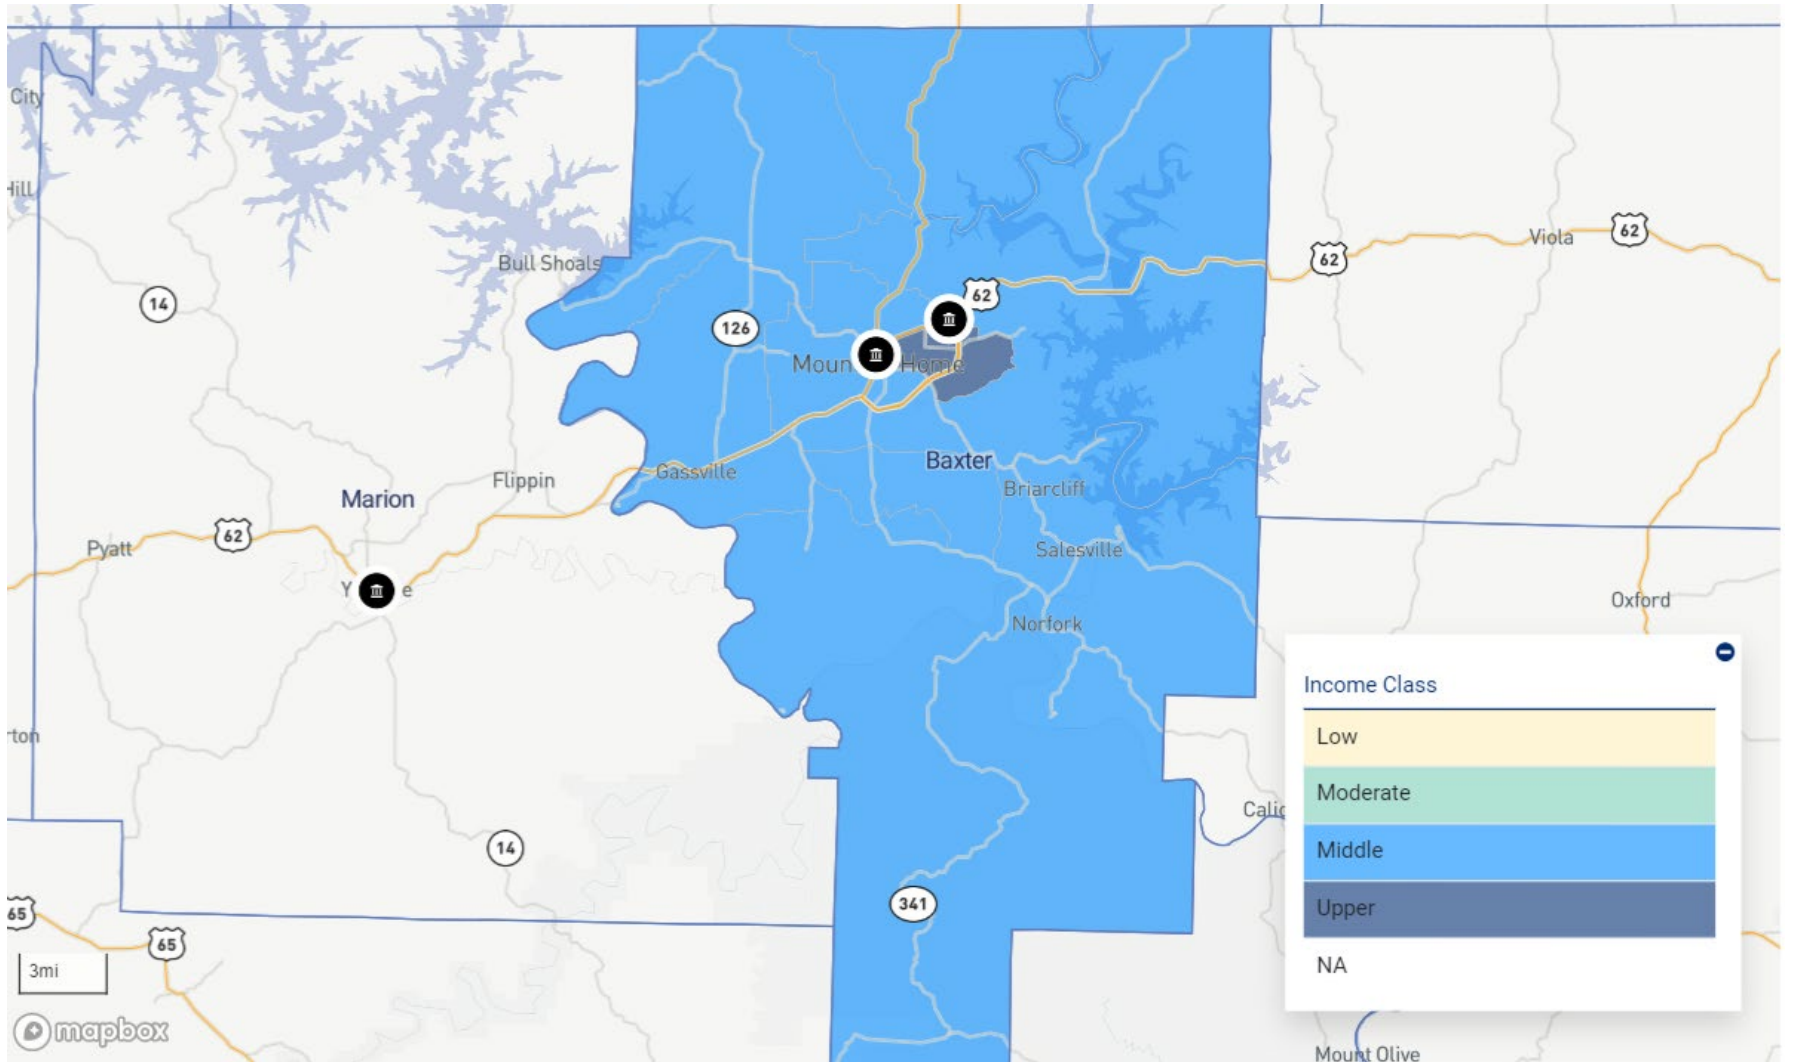

AR – BAXTER COUNTY

AR – BENTON COUNTY

AR – BOONE COUNTY

AR – CLARK COUNTY

AR – CRAWFORD COUNTY

AR – FAULKNER COUNTY

AR – FRANKLIN COUNTY

AR – GARLAND COUNTY

AR – HEMPSTEAD COUNTY

AR – HOT SPRING COUNTY

AR – JOHNSON COUNTY

AR – LOGAN COUNTY

AR – LONOKE COUNTY

AR – MARION COUNTY

AR – MILLER COUNTY

AR – NEWTON COUNTY

AR – POPE COUNTY

AR – PULASKI COUNTY

AR – SALINE COUNTY

AR – SEARCY COUNTY

AR – SEBASTIAN COUNTY

AR – VAN BUREN COUNTY

AR – WASHINGTON COUNTY

FL – BROWARD COUNTY

NC – CLEVELAND COUNTY

NC – DAVIDSON COUNTY

NC – DAVIE COUNTY

NC – FORSYTH COUNTY

NC – GASTON COUNTY

NC – LINCOLN COUNTY

NC – MECKLENBURG COUNTY

NC – NEW HANOVER COUNTY