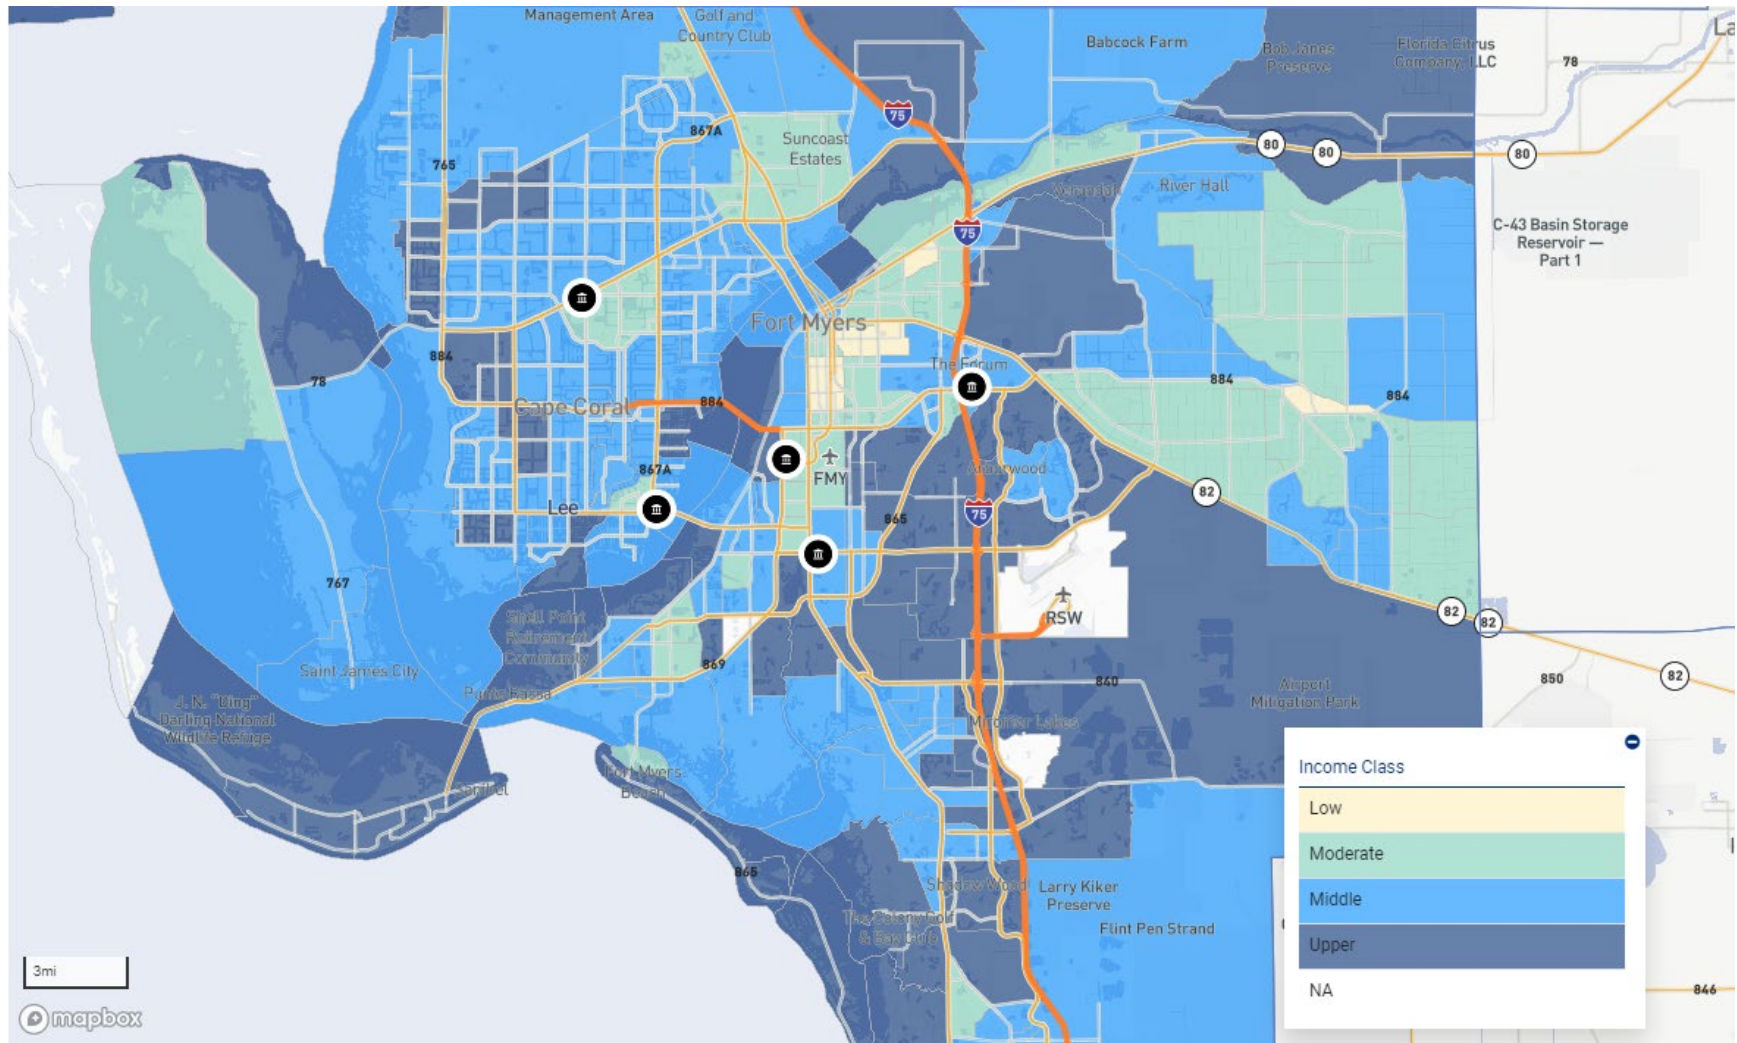

FL – CHARLOTTE COUNTY

FL – DUVAL COUNTY

FL – HILLSBOROUGH COUNTY

FL – LEE COUNTY

FL – MANATEE COUNTY

FL – MARION COUNTY

FL – MIAMI-DADE COUNTY

FL – PASCO COUNTY

FL – PINELLAS COUNTY

FL – SARASOTA COUNTY

GA – BARROW COUNTY

GA – BARTOW COUNTY

GA – BIBB COUNTY

GA – CARROLL COUNTY

GA – CHATHAM COUNTY

GA – CHEROKEE COUNTY

GA – FORSYTH COUNTY

GA – GILMER COUNTY

GA – GLYNN COUNTY

GA – GORDON COUNTY

GA – GRADY COUNTY

GA – GWINNETT COUNTY

GA – HABERSHAM COUNTY

GA – HALL COUNTY

NC – CLEVELAND COUNTY

NC – DAVIDSON COUNTY

NC – DAVIE COUNTY

NC – FORSYTH COUNTY

NC – GASTON COUNTY

NC – LINCOLN COUNTY

NC – MECKLENBURG COUNTY

NC – NEW HANOVER COUNTY