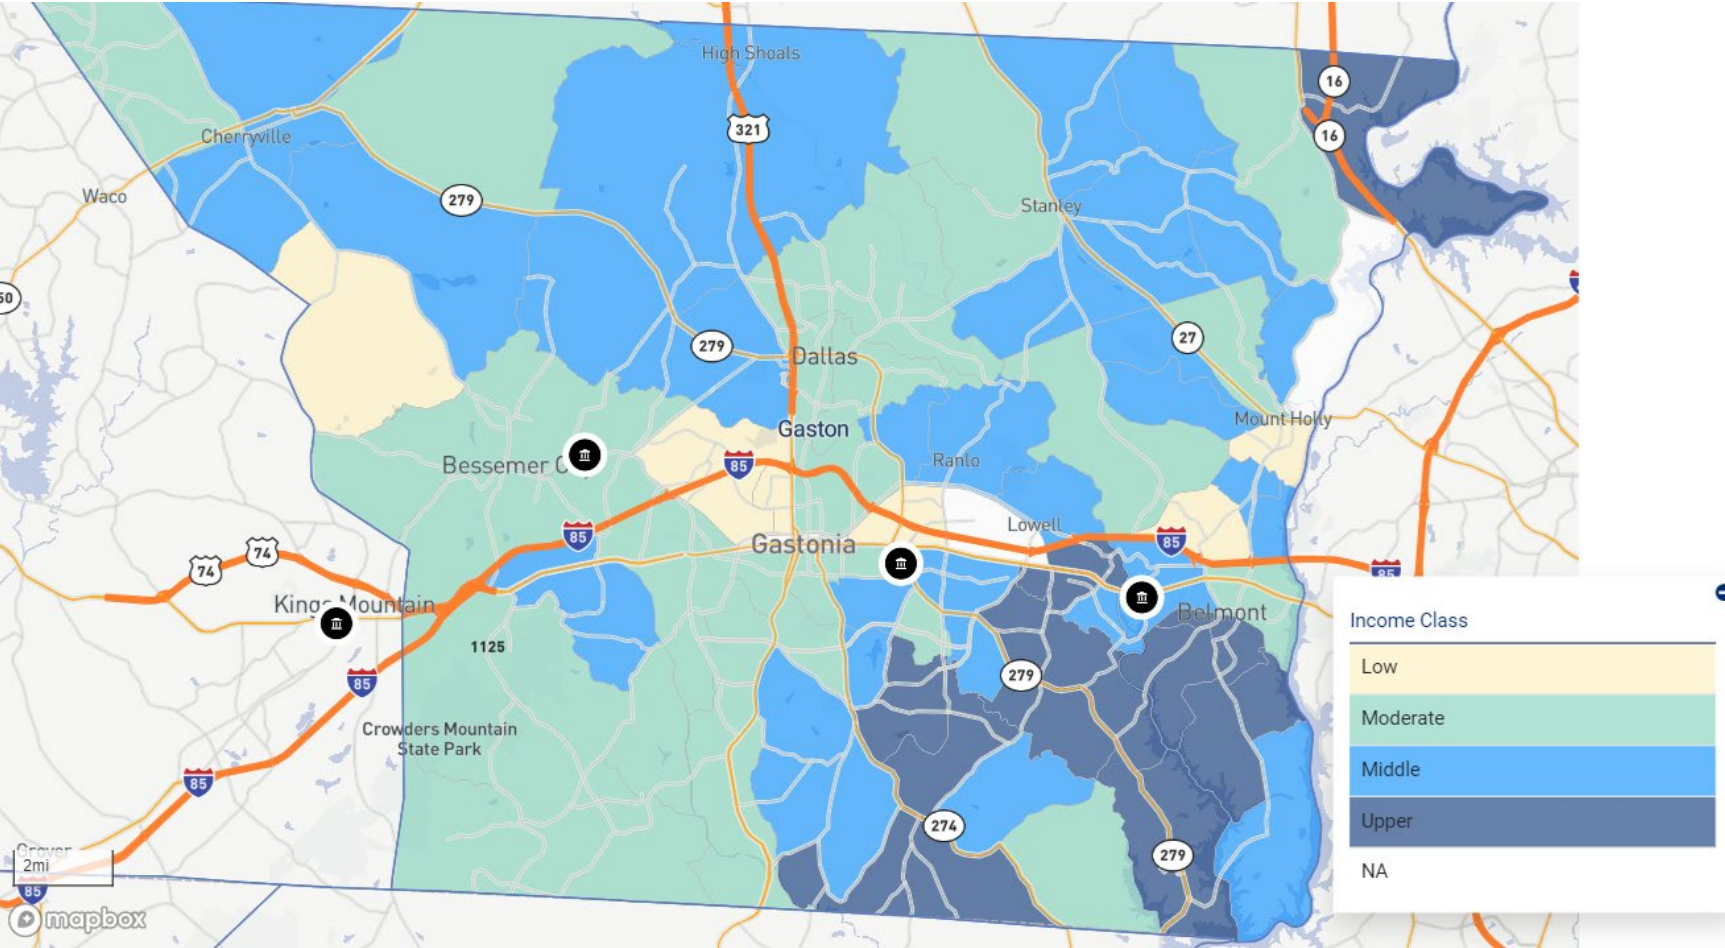

GA – OCONEE COUNTY

GA – PAULDING COUNTY

GA – PICKENS COUNTY

GA – ROCKDALE COUNTY

GA – UNION COUNTY

GA – WALTON COUNTY

GA – WHITFIELD COUNTY

NC – CABARRUS COUNTY

NC – CLEVELAND COUNTY

NC – DAVIDSON COUNTY

NC – DAVIE COUNTY

NC – FORSYTH COUNTY

NC – GASTON COUNTY

NC – LINCOLN COUNTY

NC – MECKLENBURG COUNTY

NC – NEW HANOVER COUNTY

NC – RANDOLPH COUNTY

NC – ROWAN COUNTY

NC – RUTHERFORD COUNTY

TX – BEXAR COUNTY

TX – BOWIE COUNTY

TX – CALDWELL COUNTY

TX – COLLIN COUNTY

TX – DALLAS COUNTY

TX – DENTON COUNTY

TX – HARRIS COUNTY

TX – TARRANT COUNTY

TX – TRAVIS COUNTY

TX – WILLIAMSON COUNTY