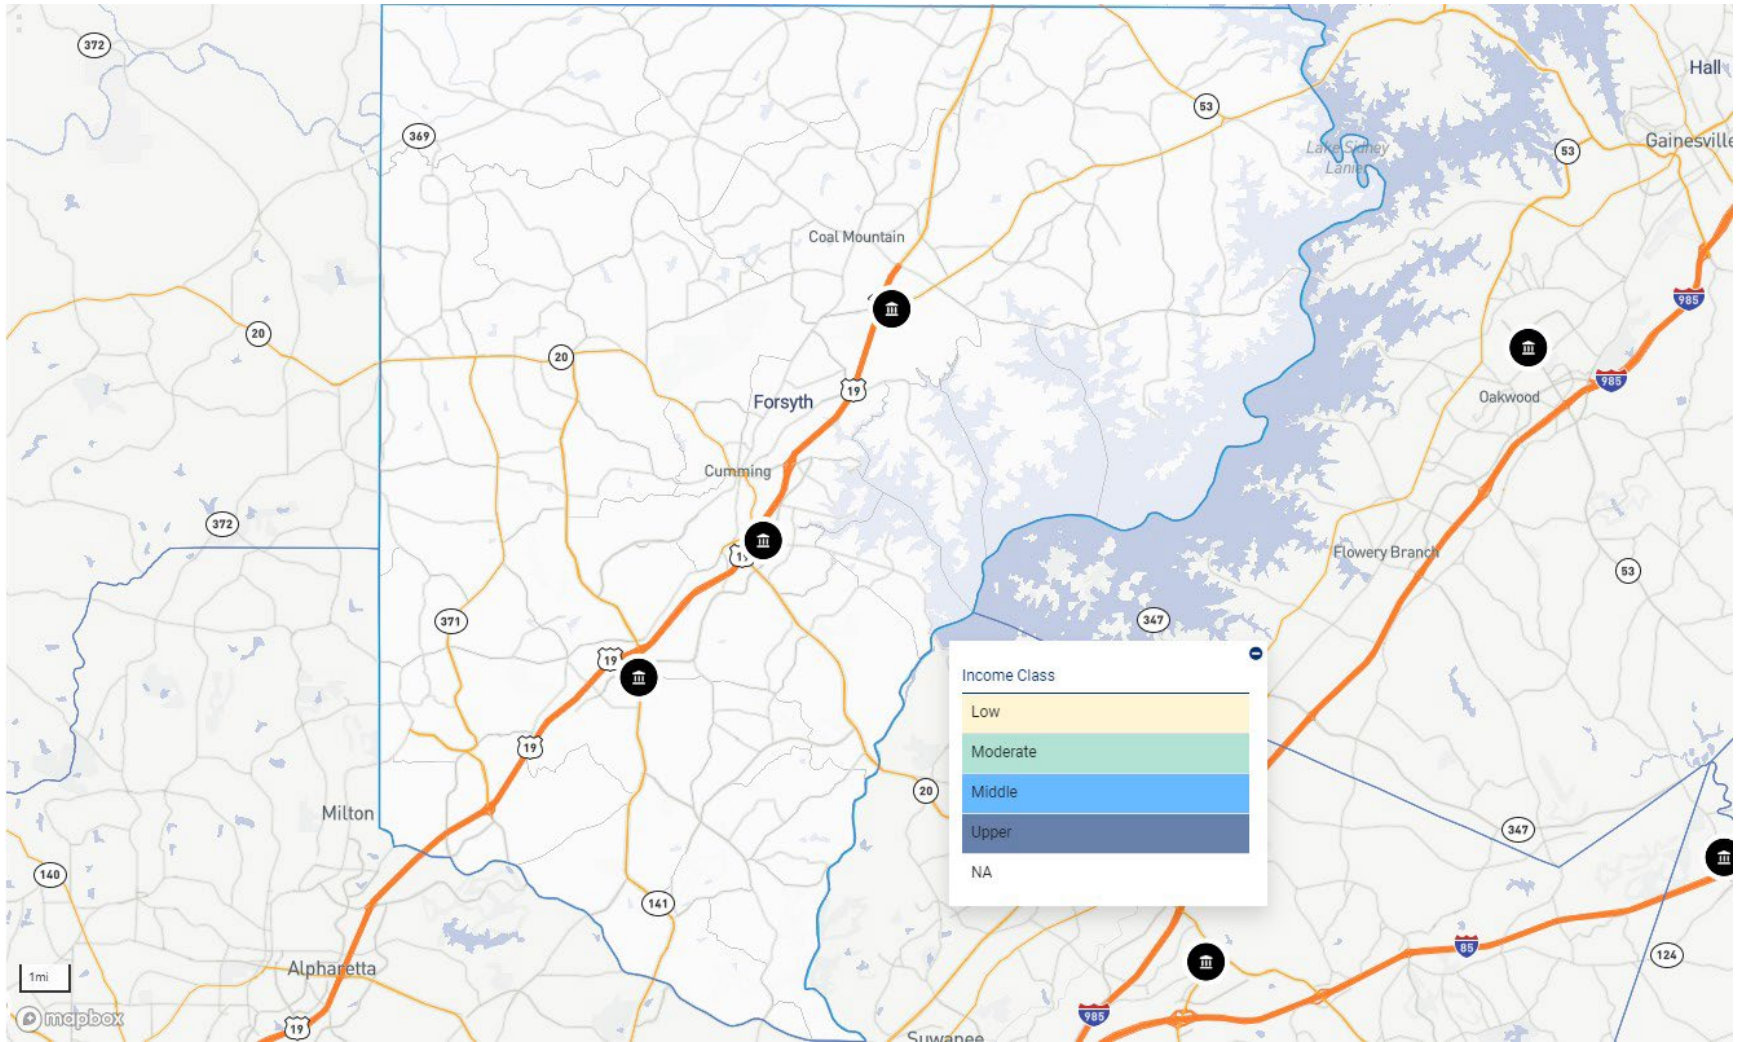

GA – CLARKE COUNTY

GA – COBB COUNTY

GA – COWETA COUNTY

GA – DAWSON COUNTY

GA – DECATUR COUNTY

GA – DEKALB COUNTY

GA – DOUGLAS COUNTY

GA – FLOYD COUNTY

GA – FORSYTH COUNTY

GA – GILMER COUNTY

GA – GLYNN COUNTY

GA – GORDON COUNTY

GA – GRADY COUNTY

GA – GWINNETT COUNTY

GA – HABERSHAM COUNTY

GA – HALL COUNTY