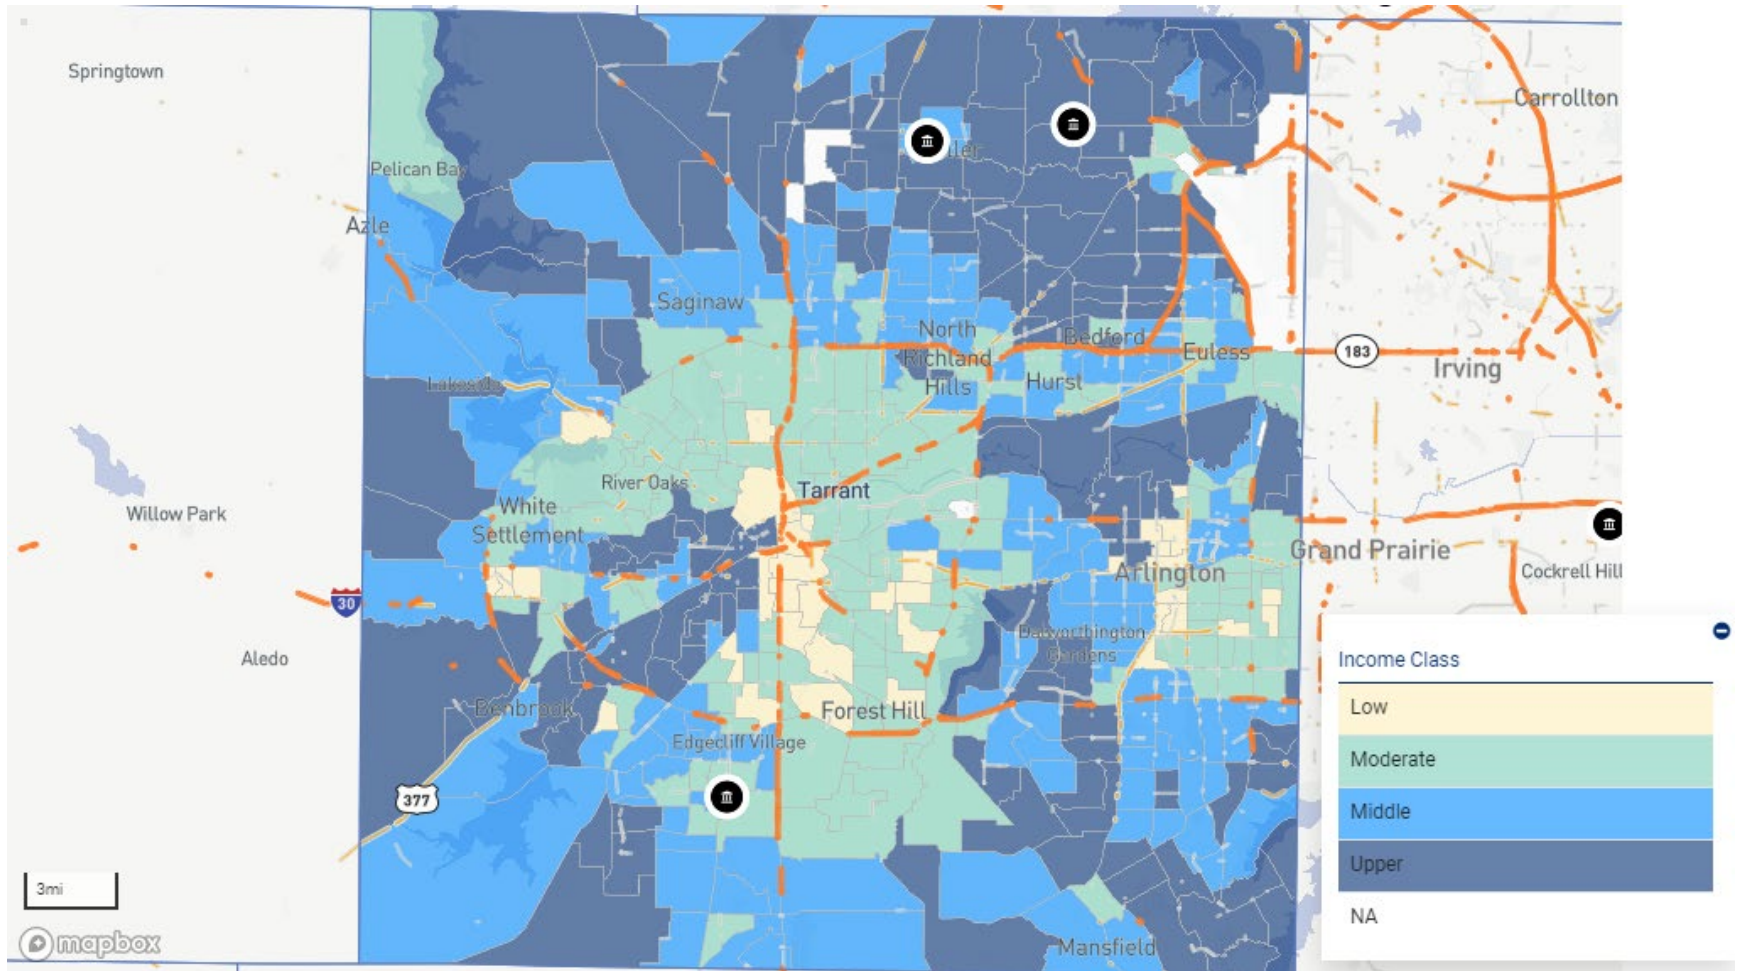

NC – CLEVELAND COUNTY

NC – DAVIDSON COUNTY

NC – DAVIE COUNTY

NC – FORSYTH COUNTY

NC – GASTON COUNTY

NC – LINCOLN COUNTY

NC – MECKLENBURG COUNTY

NC – NEW HANOVER COUNTY

NC – RANDOLPH COUNTY

NC – ROWAN COUNTY

NC – RUTHERFORD COUNTY

TX – BEXAR COUNTY

TX – BOWIE COUNTY

TX – CALDWELL COUNTY

TX – COLLIN COUNTY

TX – DALLAS COUNTY

TX – DENTON COUNTY

TX – HARRIS COUNTY

TX – TARRANT COUNTY

TX – TRAVIS COUNTY

TX – WILLIAMSON COUNTY