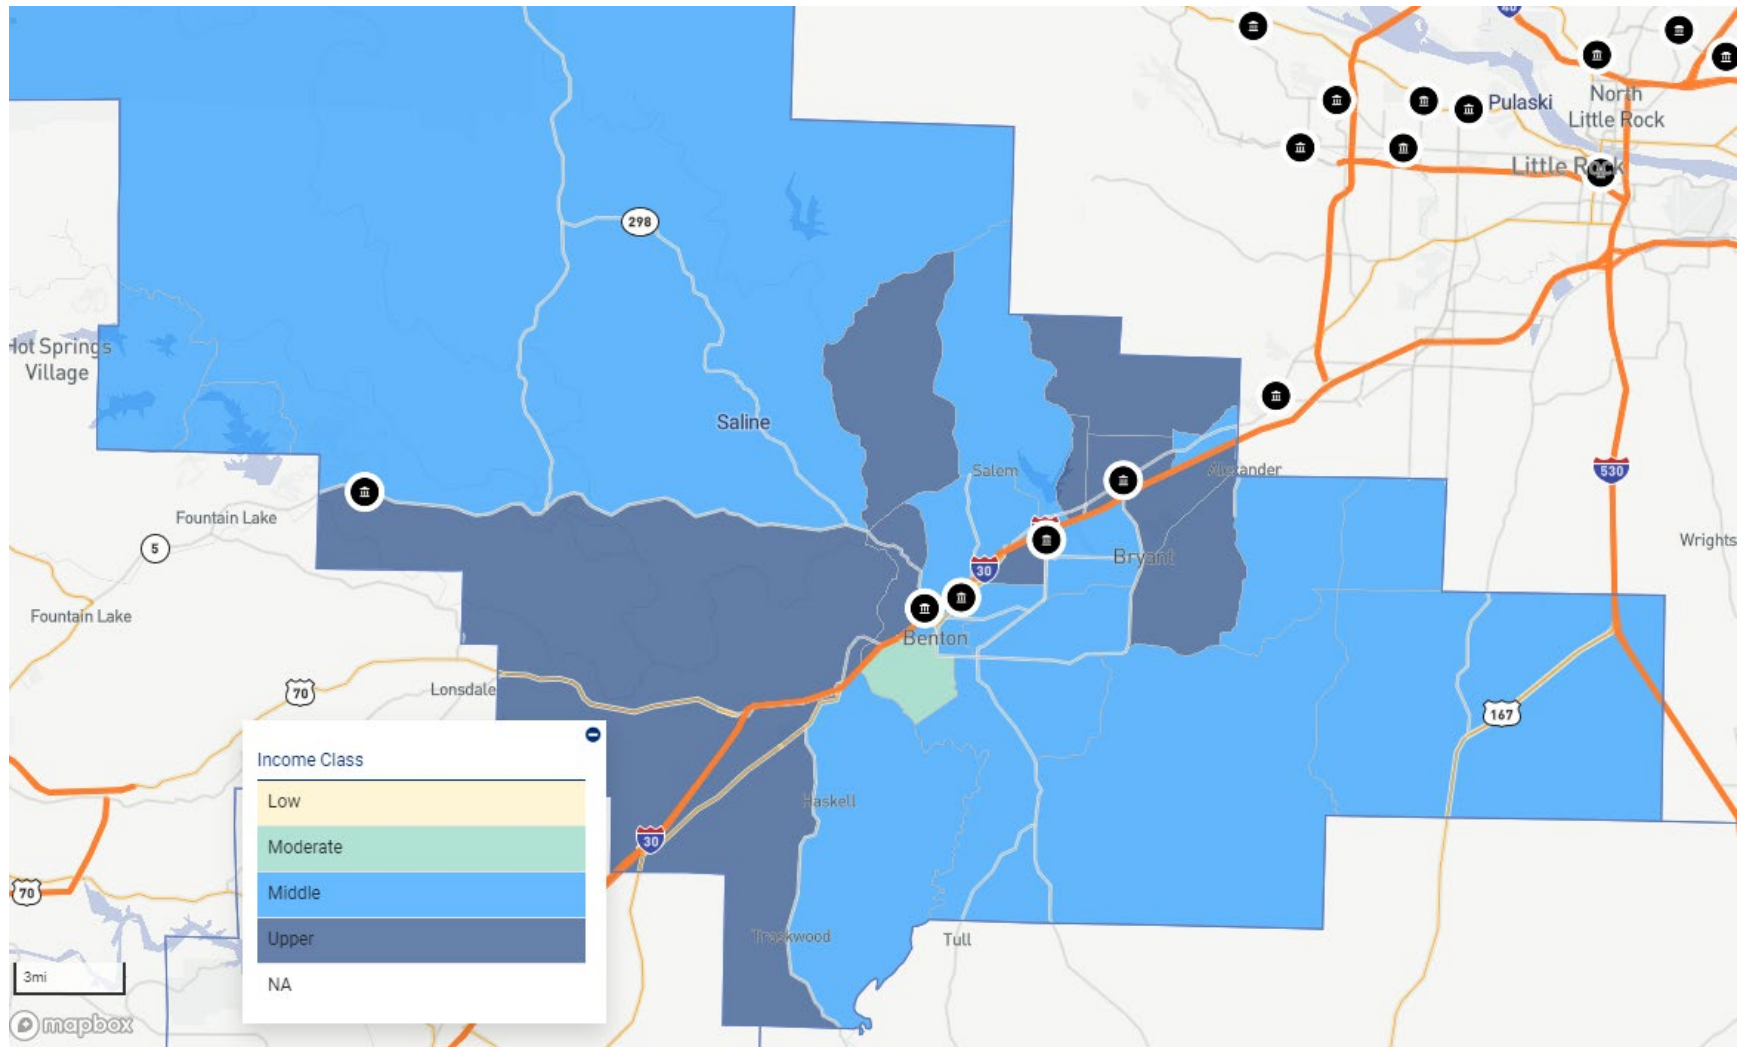

AR – HEMPSTEAD COUNTY

AR – HOT SPRING COUNTY

AR – JOHNSON COUNTY

AR – LOGAN COUNTY

AR – LONOKE COUNTY

AR – MARION COUNTY

AR – MILLER COUNTY

AR – NEWTON COUNTY

AR – POPE COUNTY

AR – PULASKI COUNTY

AR – SALINE COUNTY

AR – SEARCY COUNTY

AR – SEBASTIAN COUNTY

AR – VAN BUREN COUNTY

AR – WASHINGTON COUNTY

FL – BROWARD COUNTY

FL – CHARLOTTE COUNTY

FL – DUVAL COUNTY

FL – HILLSBOROUGH COUNTY

FL – LEE COUNTY

FL – MANATEE COUNTY

FL – MARION COUNTY

FL – MIAMI-DADE COUNTY

FL – PASCO COUNTY

NC – CLEVELAND COUNTY

NC – DAVIDSON COUNTY

NC – DAVIE COUNTY

NC – FORSYTH COUNTY

NC – GASTON COUNTY

NC – LINCOLN COUNTY

NC – MECKLENBURG COUNTY

NC – NEW HANOVER COUNTY