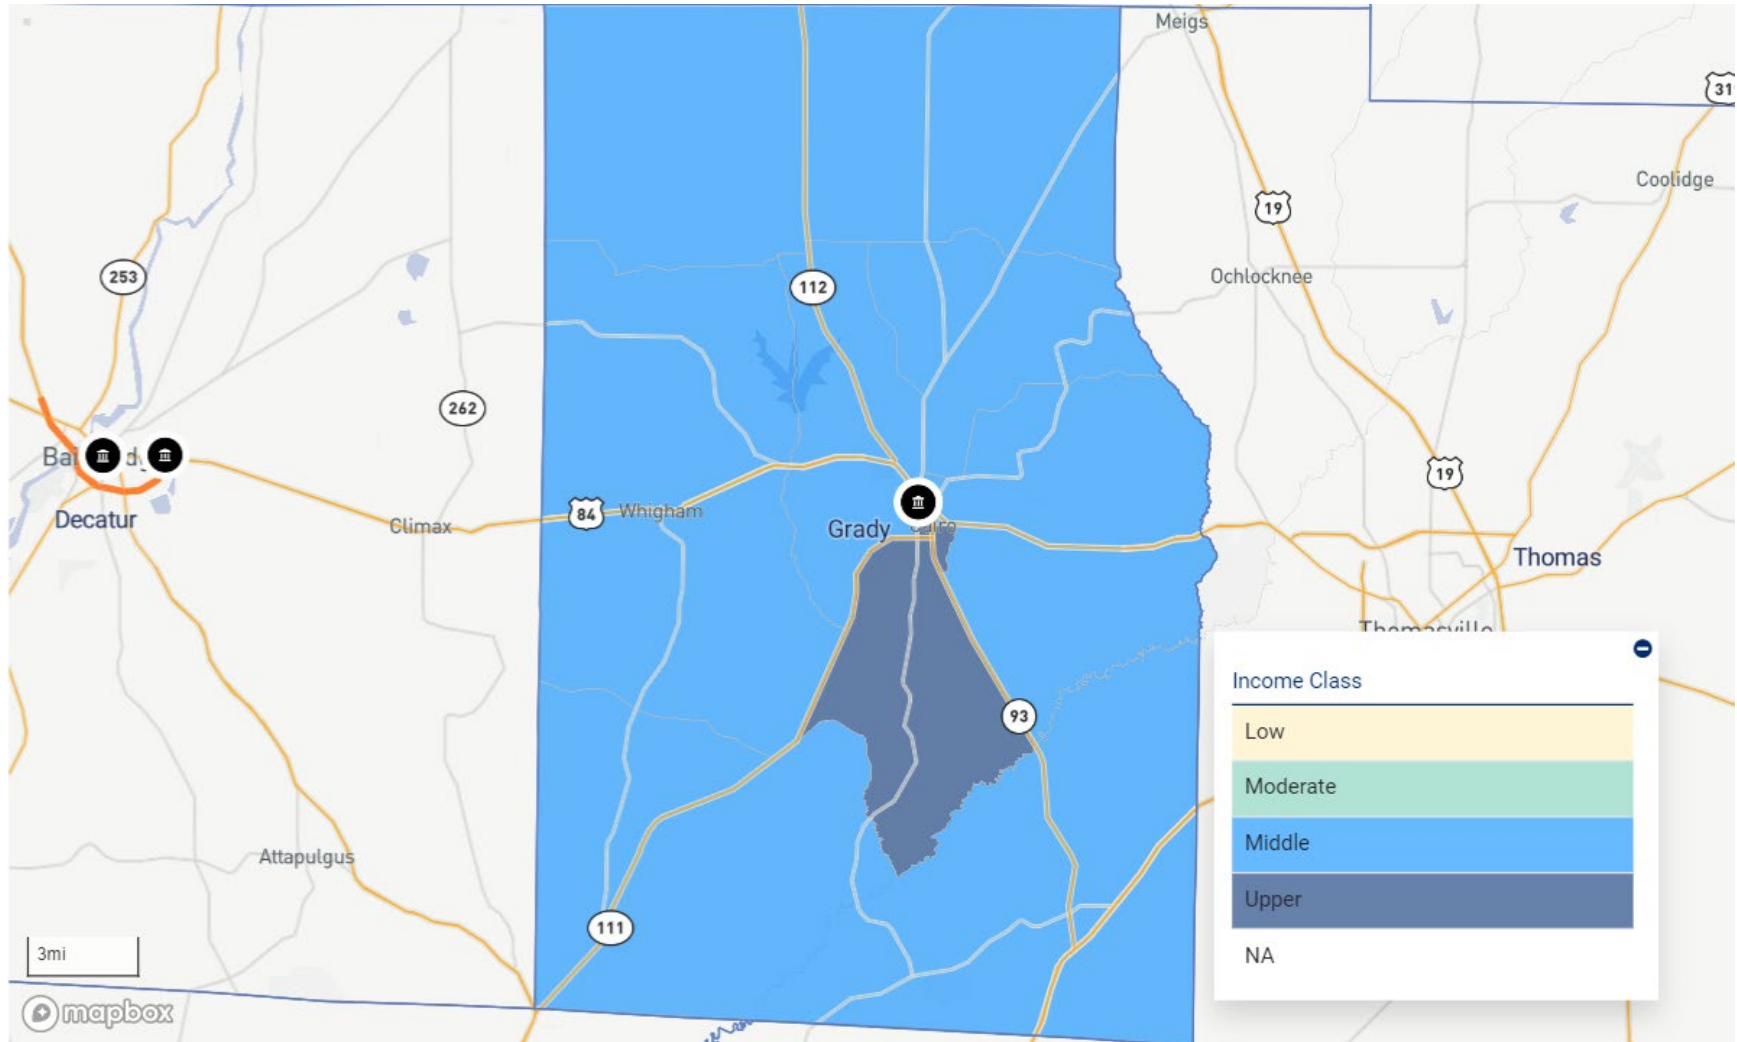

GA – FORSYTH COUNTY

GA – GILMER COUNTY

GA – GLYNN COUNTY

GA – GORDON COUNTY

GA – GRADY COUNTY

GA – GWINNETT COUNTY

GA – HABERSHAM COUNTY

GA – HALL COUNTY

GA – HARALSON COUNTY

GA – HEARD COUNTY

GA – HENRY COUNTY

GA – JACKSON COUNTY

GA – LOWNDES COUNTY

GA – LUMPKIN COUNTY

GA – MURRAY COUNTY

GA – MUSCOGEE COUNTY

NC – CLEVELAND COUNTY

NC – DAVIDSON COUNTY

NC – DAVIE COUNTY

NC – FORSYTH COUNTY

NC – GASTON COUNTY

NC – LINCOLN COUNTY

NC – MECKLENBURG COUNTY

NC – NEW HANOVER COUNTY