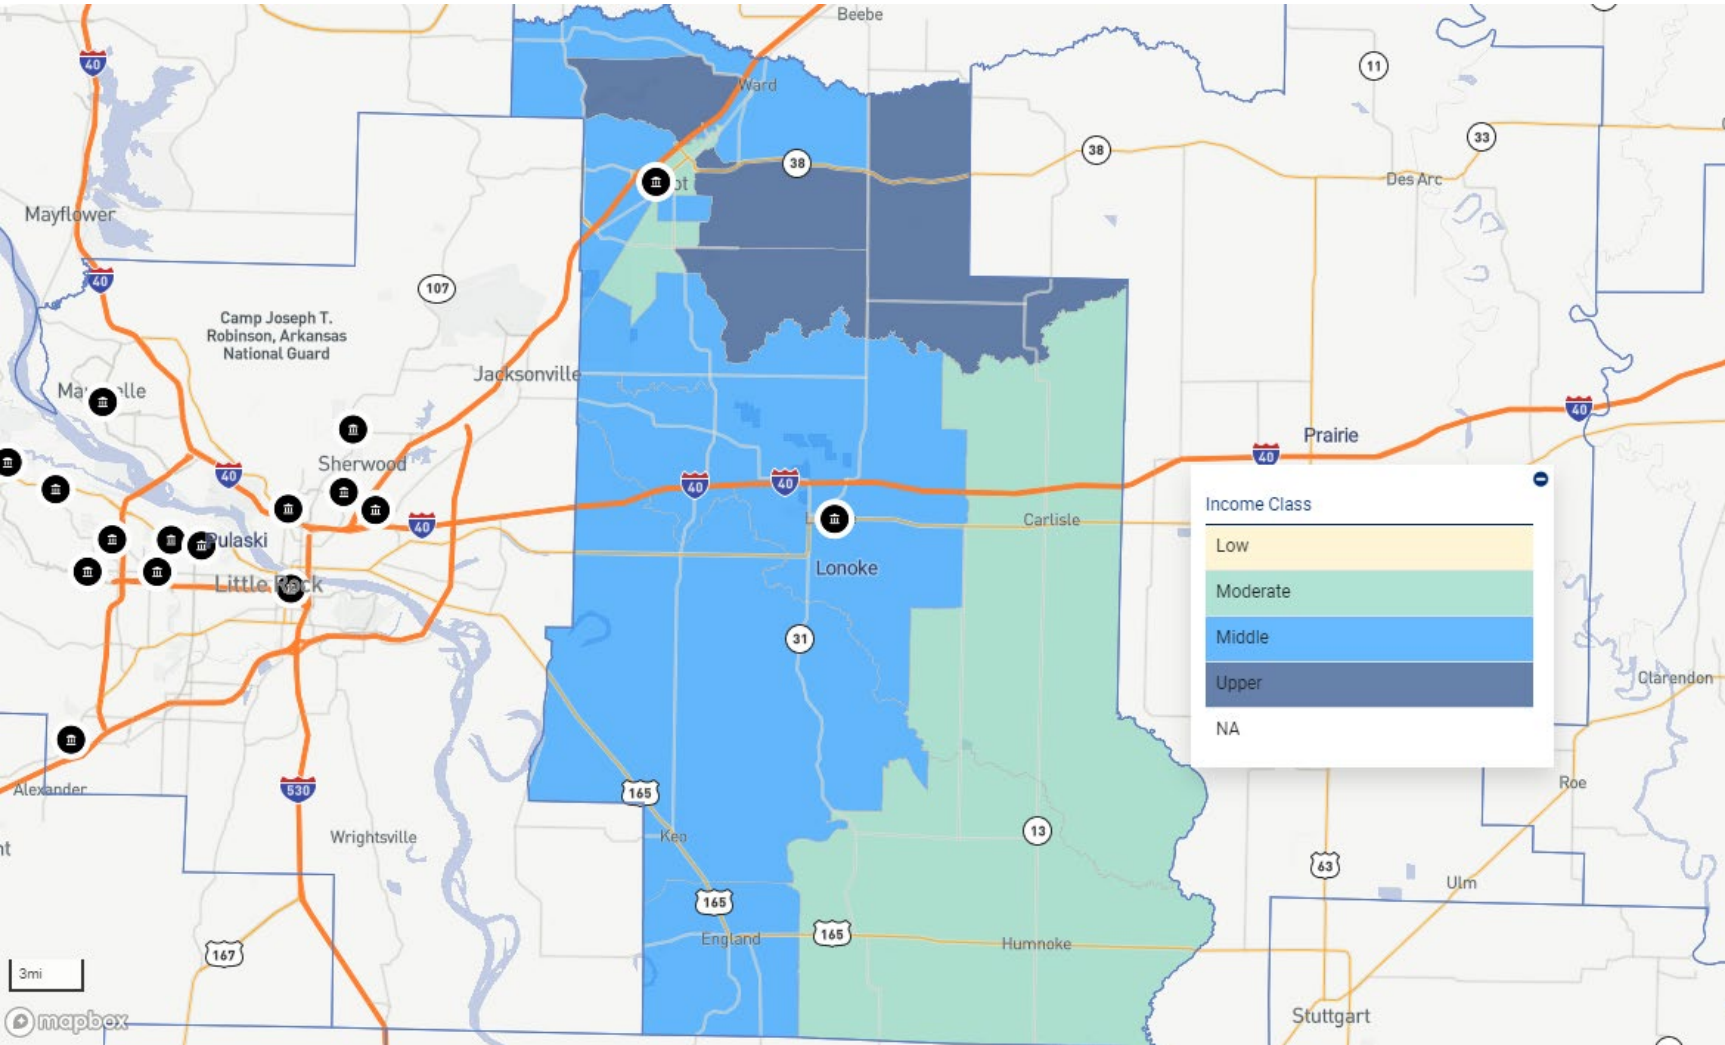

AR – HEMPSTEAD COUNTY

AR – HOT SPRING COUNTY

AR – JOHNSON COUNTY

AR – LOGAN COUNTY

AR – LONOKE COUNTY

AR – MARION COUNTY

AR – MILLER COUNTY

AR – NEWTON COUNTY

AR – POPE COUNTY

AR – PULASKI COUNTY

AR – SALINE COUNTY

AR – SEARCY COUNTY

AR – SEBASTIAN COUNTY

AR – VAN BUREN COUNTY

AR – WASHINGTON COUNTY

FL – BROWARD COUNTY

FL – CHARLOTTE COUNTY

FL – DUVAL COUNTY

FL – HILLSBOROUGH COUNTY

FL – LEE COUNTY

FL – MANATEE COUNTY

FL – MARION COUNTY

FL – MIAMI-DADE COUNTY

FL – PASCO COUNTY

NC – CLEVELAND COUNTY

NC – DAVIDSON COUNTY

NC – DAVIE COUNTY

NC – FORSYTH COUNTY

NC – GASTON COUNTY

NC – LINCOLN COUNTY

NC – MECKLENBURG COUNTY

NC – NEW HANOVER COUNTY