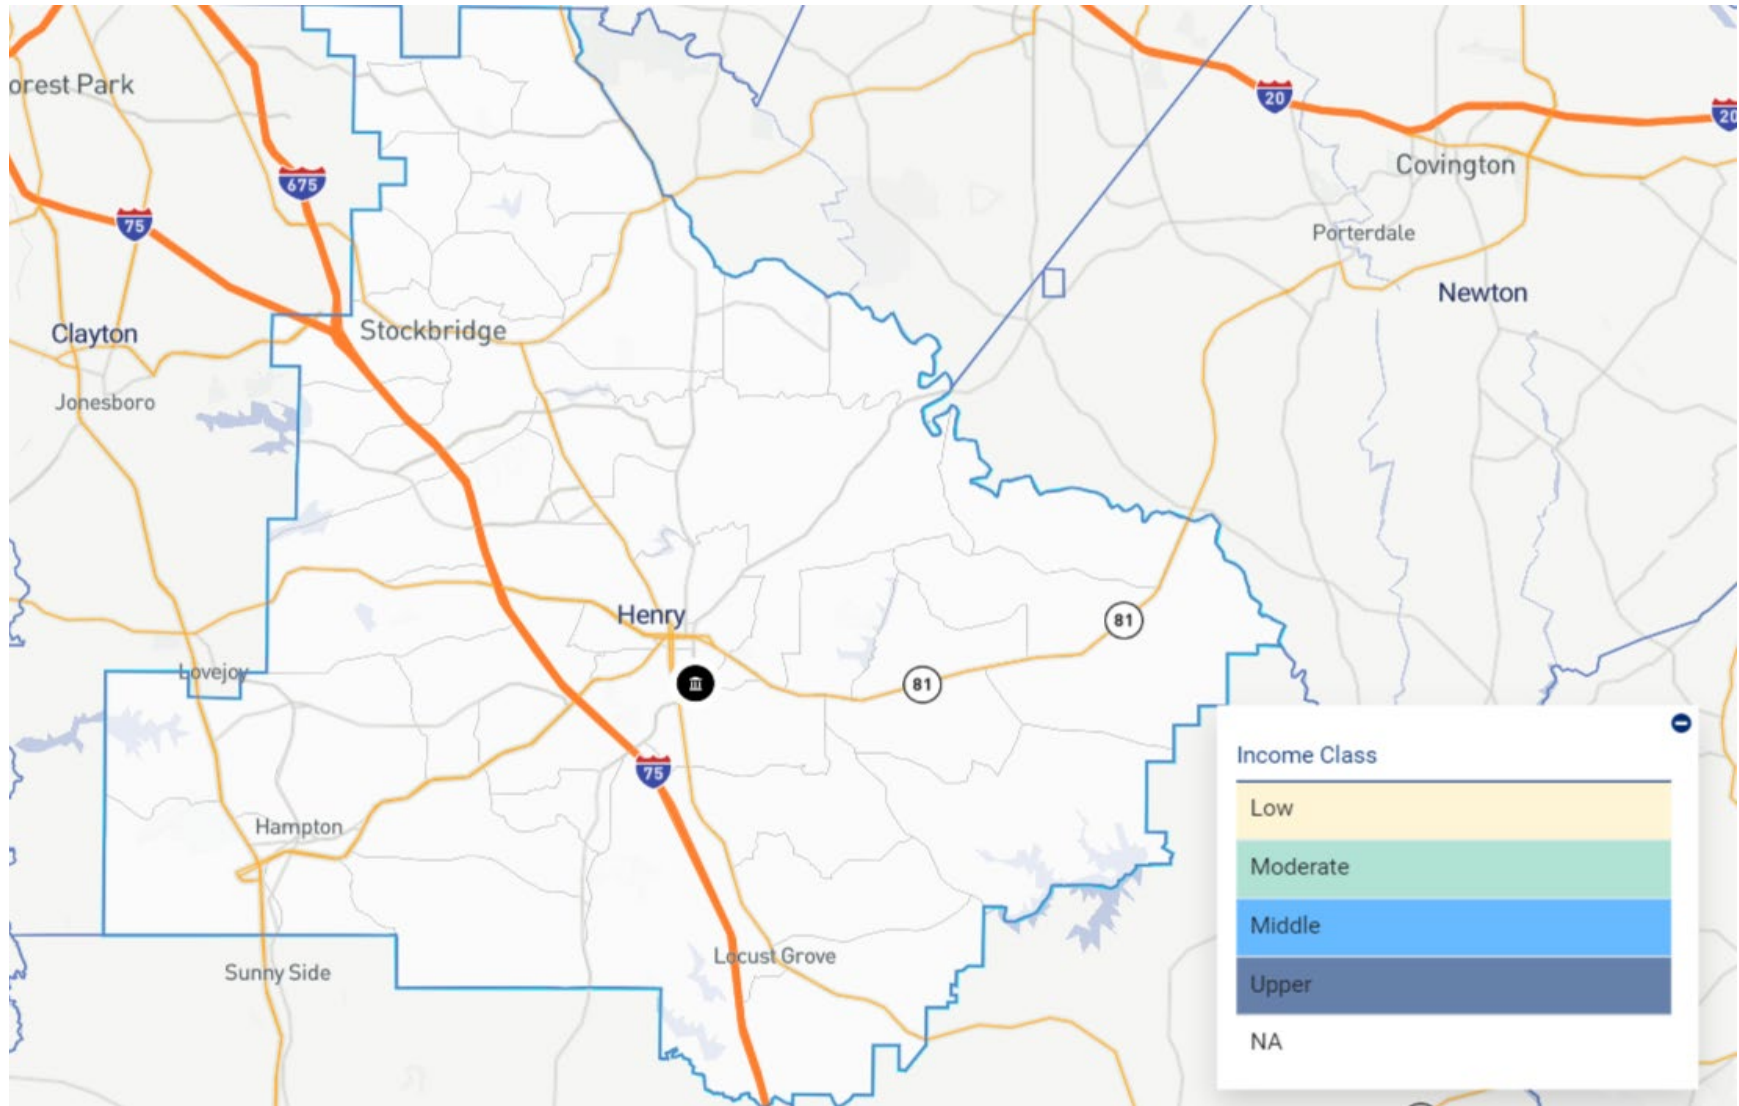

GA – CLARKE COUNTY

GA – COBB COUNTY

GA – COWETA COUNTY

GA – DAWSON COUNTY

GA – DECATUR COUNTY

GA – DEKALB COUNTY

GA – DOUGLAS COUNTY

GA – FLOYD COUNTY

GA – FORSYTH COUNTY

GA – GILMER COUNTY

GA – GLYNN COUNTY

GA – GORDON COUNTY

GA – GRADY COUNTY

GA – GWINNETT COUNTY

GA – HABERSHAM COUNTY

GA – HALL COUNTY

GA – HARALSON COUNTY

GA – HEARD COUNTY

GA – HENRY COUNTY

GA – JACKSON COUNTY

GA – LOWNDES COUNTY

GA – LUMPKIN COUNTY

GA – MURRAY COUNTY

GA – MUSCOGEE COUNTY

NC – CLEVELAND COUNTY

NC – DAVIDSON COUNTY

NC – DAVIE COUNTY

NC – FORSYTH COUNTY

NC – GASTON COUNTY

NC – LINCOLN COUNTY

NC – MECKLENBURG COUNTY

NC – NEW HANOVER COUNTY