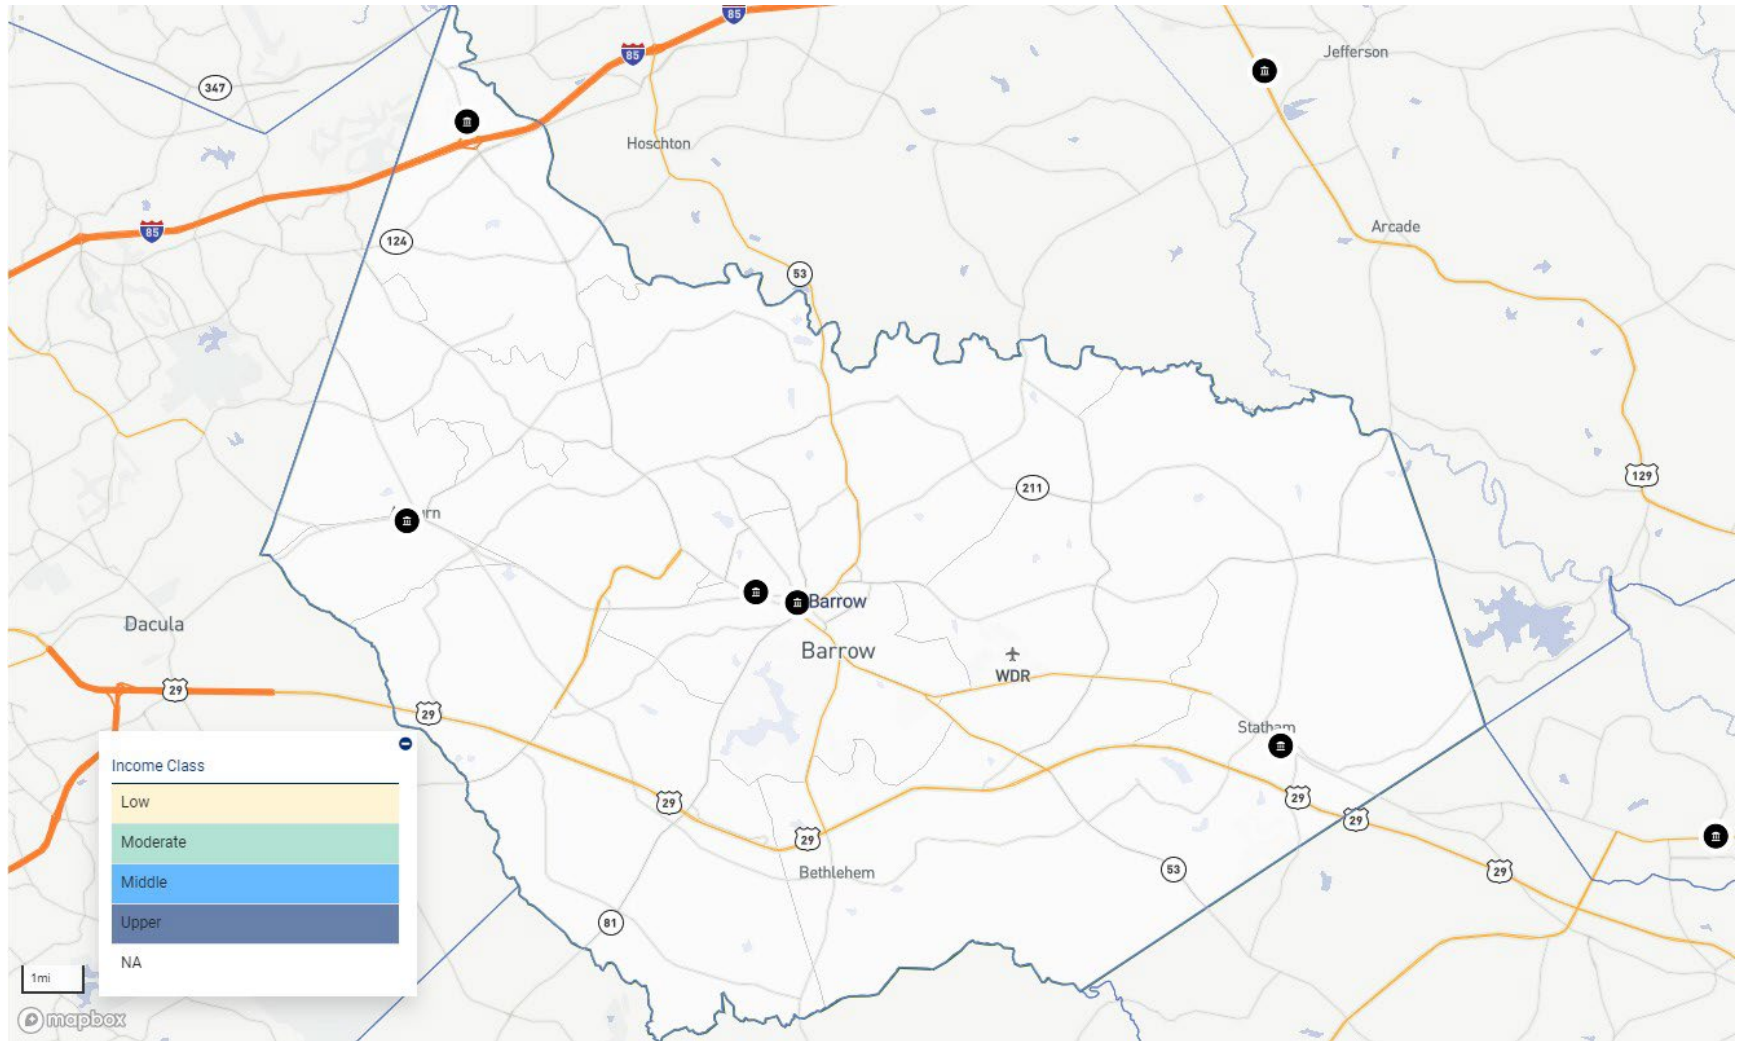

AR – POPE COUNTY

AR – PULASKI COUNTY

AR – SALINE COUNTY

AR – SEARCY COUNTY

AR – SEBASTIAN COUNTY

AR – VAN BUREN COUNTY

AR – WASHINGTON COUNTY

FL – BROWARD COUNTY

FL – CHARLOTTE COUNTY

FL – DUVAL COUNTY

FL – HILLSBOROUGH COUNTY

FL – LEE COUNTY

FL – MANATEE COUNTY

FL – MARION COUNTY

FL – MIAMI-DADE COUNTY

FL – PASCO COUNTY

FL – PINELLAS COUNTY

FL – SARASOTA COUNTY

GA – BARROW COUNTY

GA – BARTOW COUNTY

GA – BIBB COUNTY

GA – CARROLL COUNTY

GA – CHATHAM COUNTY

GA – CHEROKEE COUNTY

NC – CLEVELAND COUNTY

NC – DAVIDSON COUNTY

NC – DAVIE COUNTY

NC – FORSYTH COUNTY

NC – GASTON COUNTY

NC – LINCOLN COUNTY

NC – MECKLENBURG COUNTY

NC – NEW HANOVER COUNTY