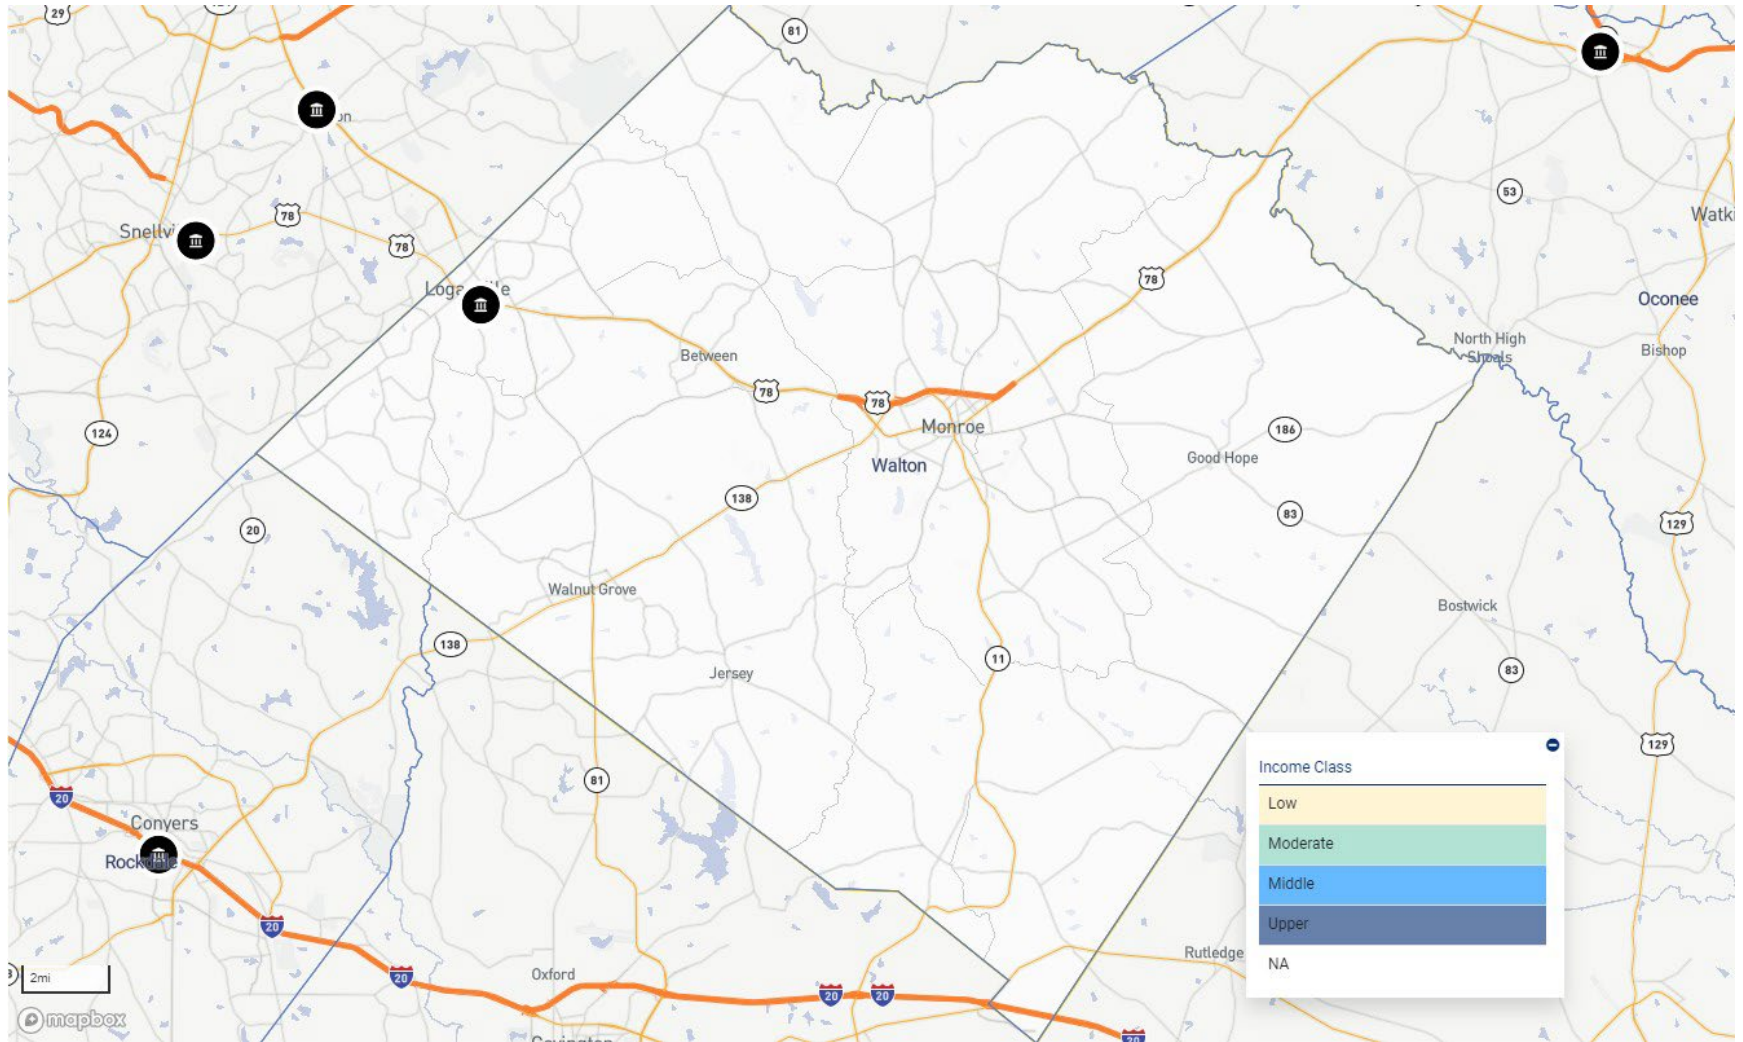

GA – OCONEE COUNTY

GA – PAULDING COUNTY

GA – PICKENS COUNTY

GA – ROCKDALE COUNTY

GA – UNION COUNTY

GA – WALTON COUNTY

GA – WHITFIELD COUNTY

NC – CABARRUS COUNTY

NC – CLEVELAND COUNTY

NC – DAVIDSON COUNTY

NC – DAVIE COUNTY

NC – FORSYTH COUNTY

NC – GASTON COUNTY

NC – LINCOLN COUNTY

NC – MECKLENBURG COUNTY

NC – NEW HANOVER COUNTY