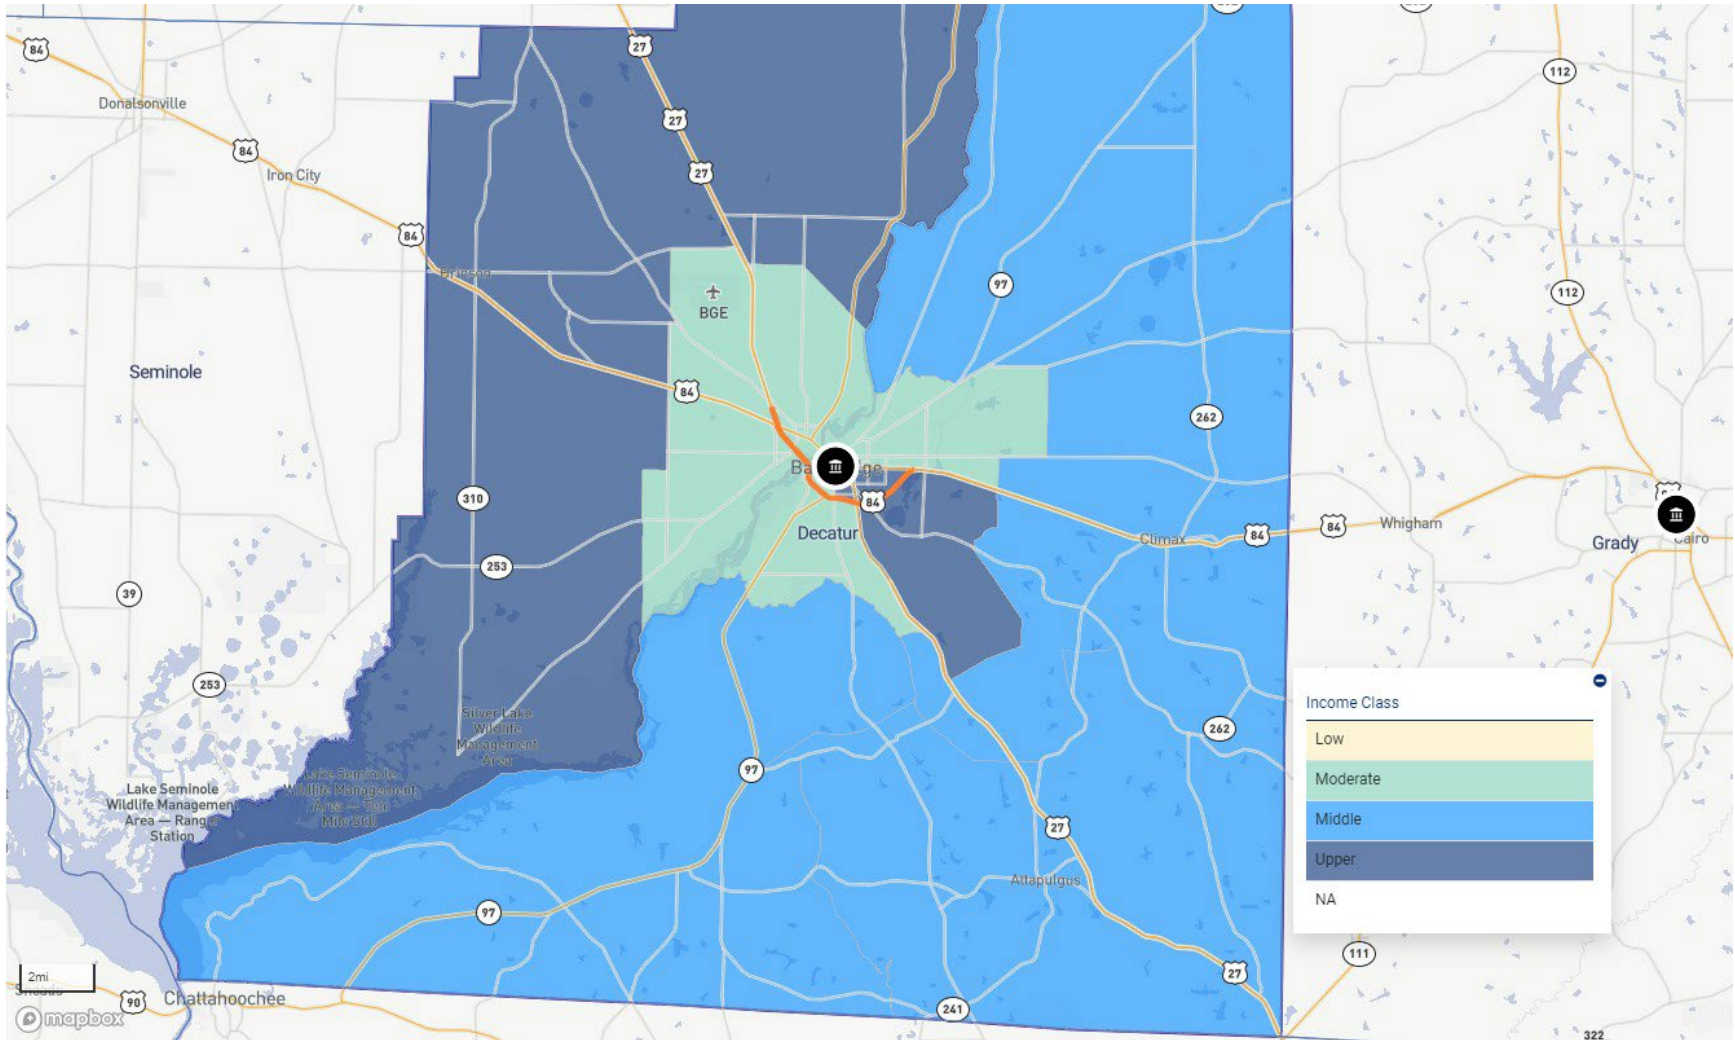

GA – CLARKE COUNTY

GA – COBB COUNTY

GA – COWETA COUNTY

GA – DAWSON COUNTY

GA – DECATUR COUNTY

GA – DEKALB COUNTY

GA – DOUGLAS COUNTY

GA – FLOYD COUNTY

GA – FORSYTH COUNTY

GA – GILMER COUNTY

GA – GLYNN COUNTY

GA – GORDON COUNTY

GA – GRADY COUNTY

GA – GWINNETT COUNTY

GA – HABERSHAM COUNTY

GA – HALL COUNTY