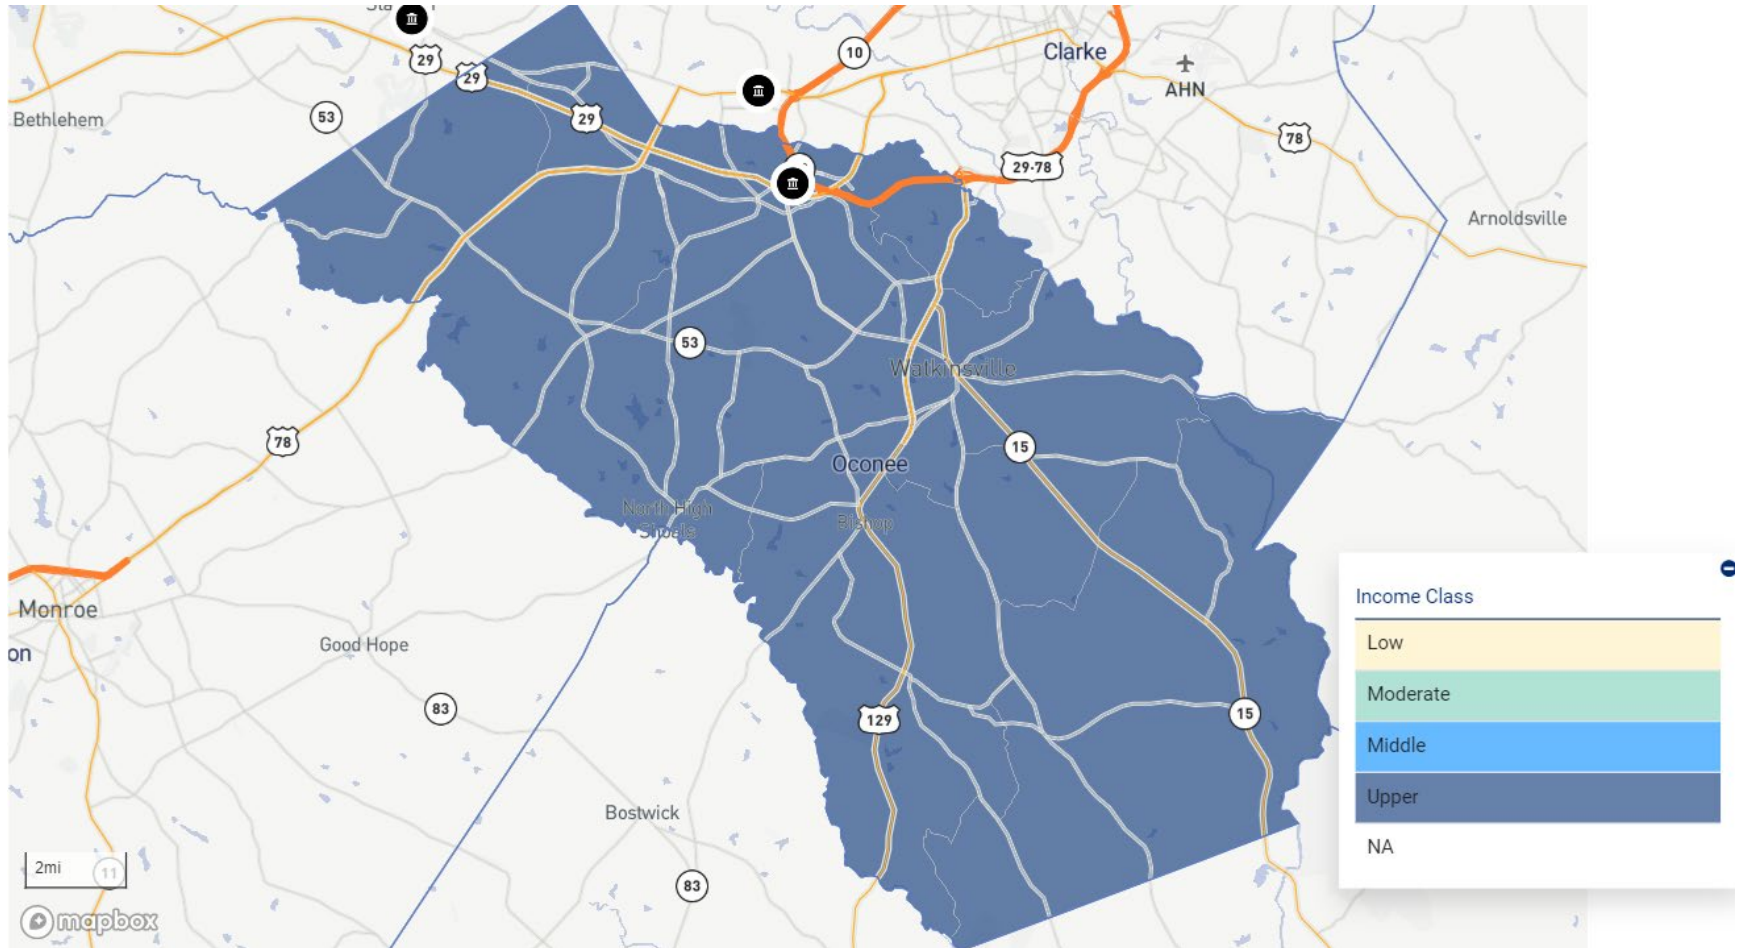

GA – FORSYTH COUNTY

GA – GILMER COUNTY

GA – GLYNN COUNTY

GA – GORDON COUNTY

GA – GRADY COUNTY

GA – GWINNETT COUNTY

GA – HABERSHAM COUNTY

GA – HALL COUNTY

GA – HARALSON COUNTY

GA – HEARD COUNTY

GA – HENRY COUNTY

GA – JACKSON COUNTY

GA – LOWNDES COUNTY

GA – LUMPKIN COUNTY

GA – MURRAY COUNTY

GA – MUSCOGEE COUNTY

GA – OCONEE COUNTY

GA – PAULDING COUNTY

GA – PICKENS COUNTY

GA – ROCKDALE COUNTY

GA – UNION COUNTY

GA – WALTON COUNTY

GA – WHITFIELD COUNTY

NC – CABARRUS COUNTY

NC – CLEVELAND COUNTY

NC – DAVIDSON COUNTY

NC – DAVIE COUNTY

NC – FORSYTH COUNTY

NC – GASTON COUNTY

NC – LINCOLN COUNTY

NC – MECKLENBURG COUNTY

NC – NEW HANOVER COUNTY