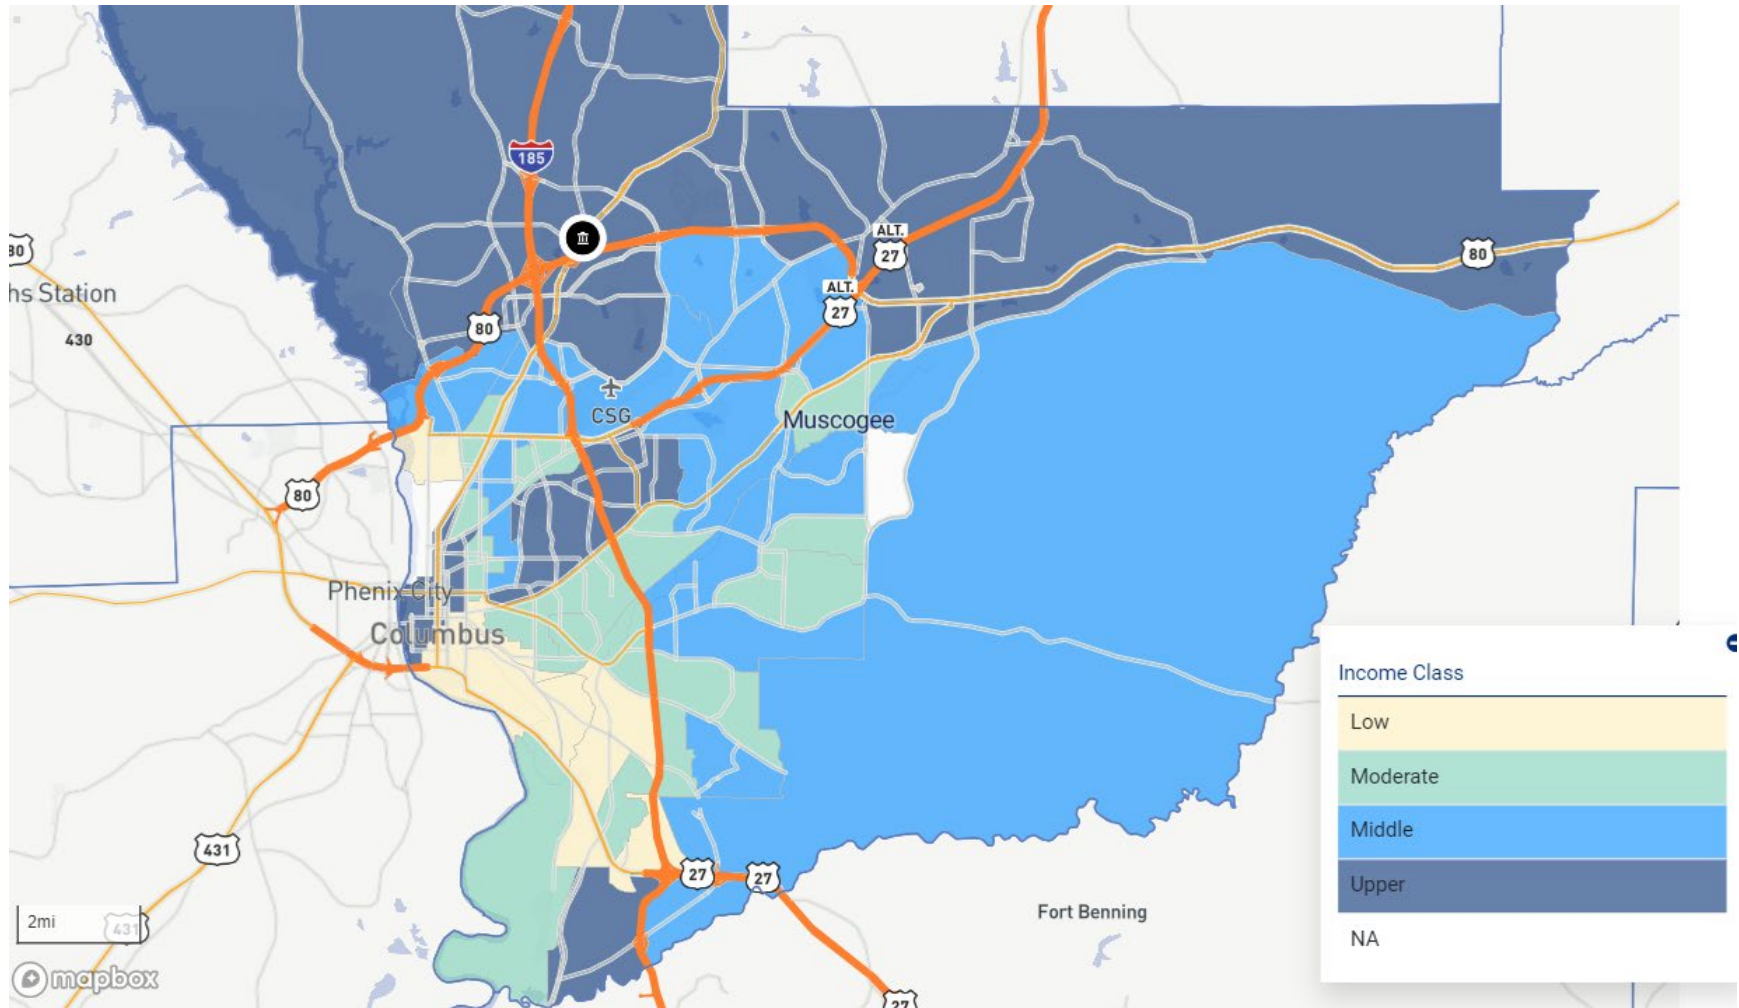

GA – FORSYTH COUNTY

GA – GILMER COUNTY

GA – GLYNN COUNTY

GA – GORDON COUNTY

GA – GRADY COUNTY

GA – GWINNETT COUNTY

GA – HABERSHAM COUNTY

GA – HALL COUNTY

GA – HARALSON COUNTY

GA – HEARD COUNTY

GA – HENRY COUNTY

GA – JACKSON COUNTY

GA – LOWNDES COUNTY

GA – LUMPKIN COUNTY

GA – MURRAY COUNTY

GA – MUSCOGEE COUNTY

NC – CLEVELAND COUNTY

NC – DAVIDSON COUNTY

NC – DAVIE COUNTY

NC – FORSYTH COUNTY

NC – GASTON COUNTY

NC – LINCOLN COUNTY

NC – MECKLENBURG COUNTY

NC – NEW HANOVER COUNTY