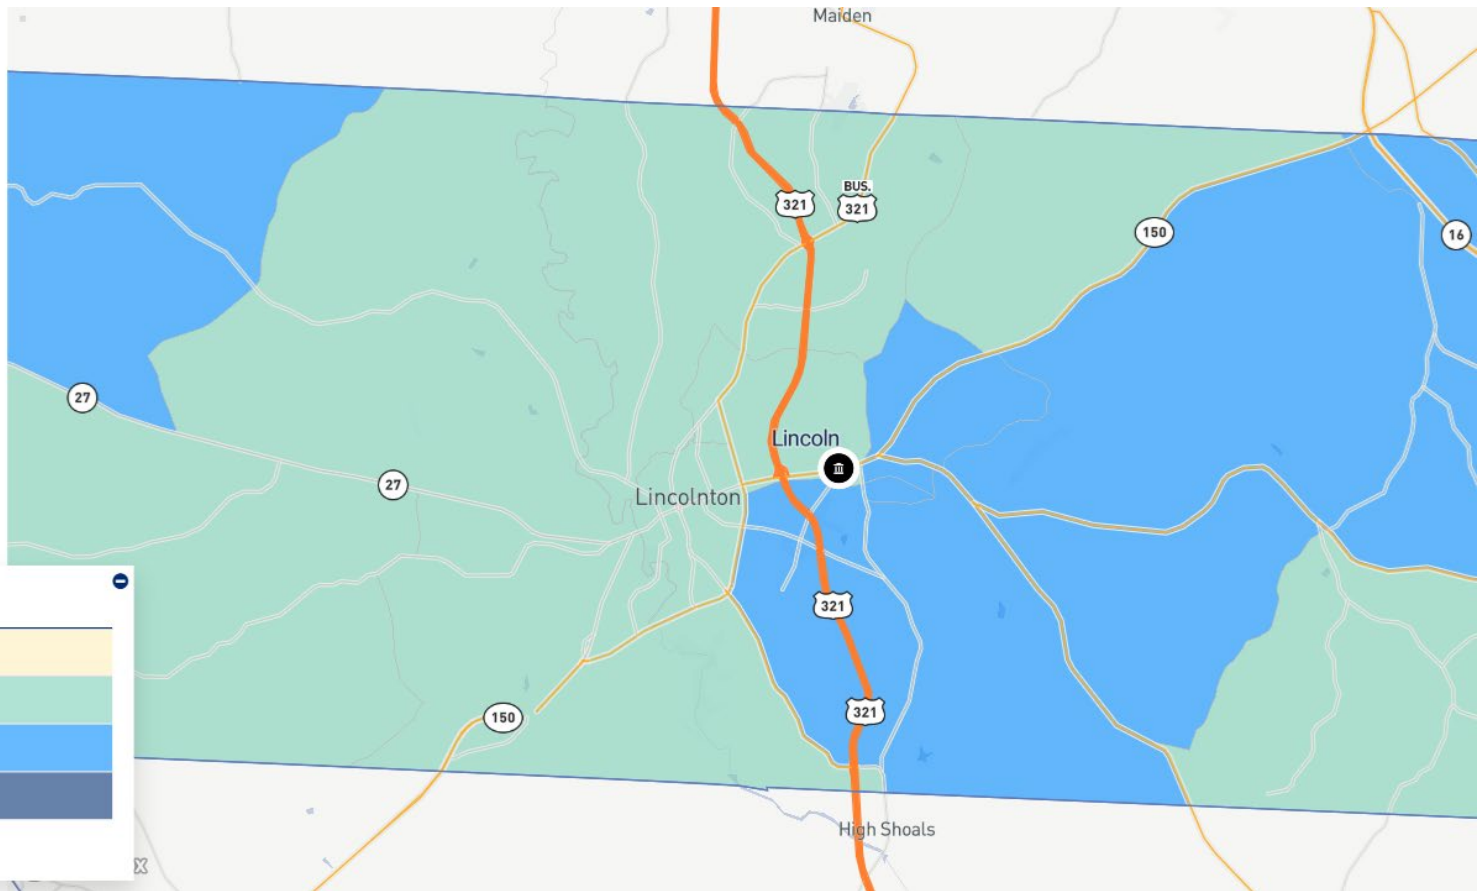

NC – CLEVELAND COUNTY

NC – DAVIDSON COUNTY

NC – DAVIE COUNTY

NC – FORSYTH COUNTY

NC – GASTON COUNTY

NC – LINCOLN COUNTY

NC – MECKLENBURG COUNTY

NC – NEW HANOVER COUNTY