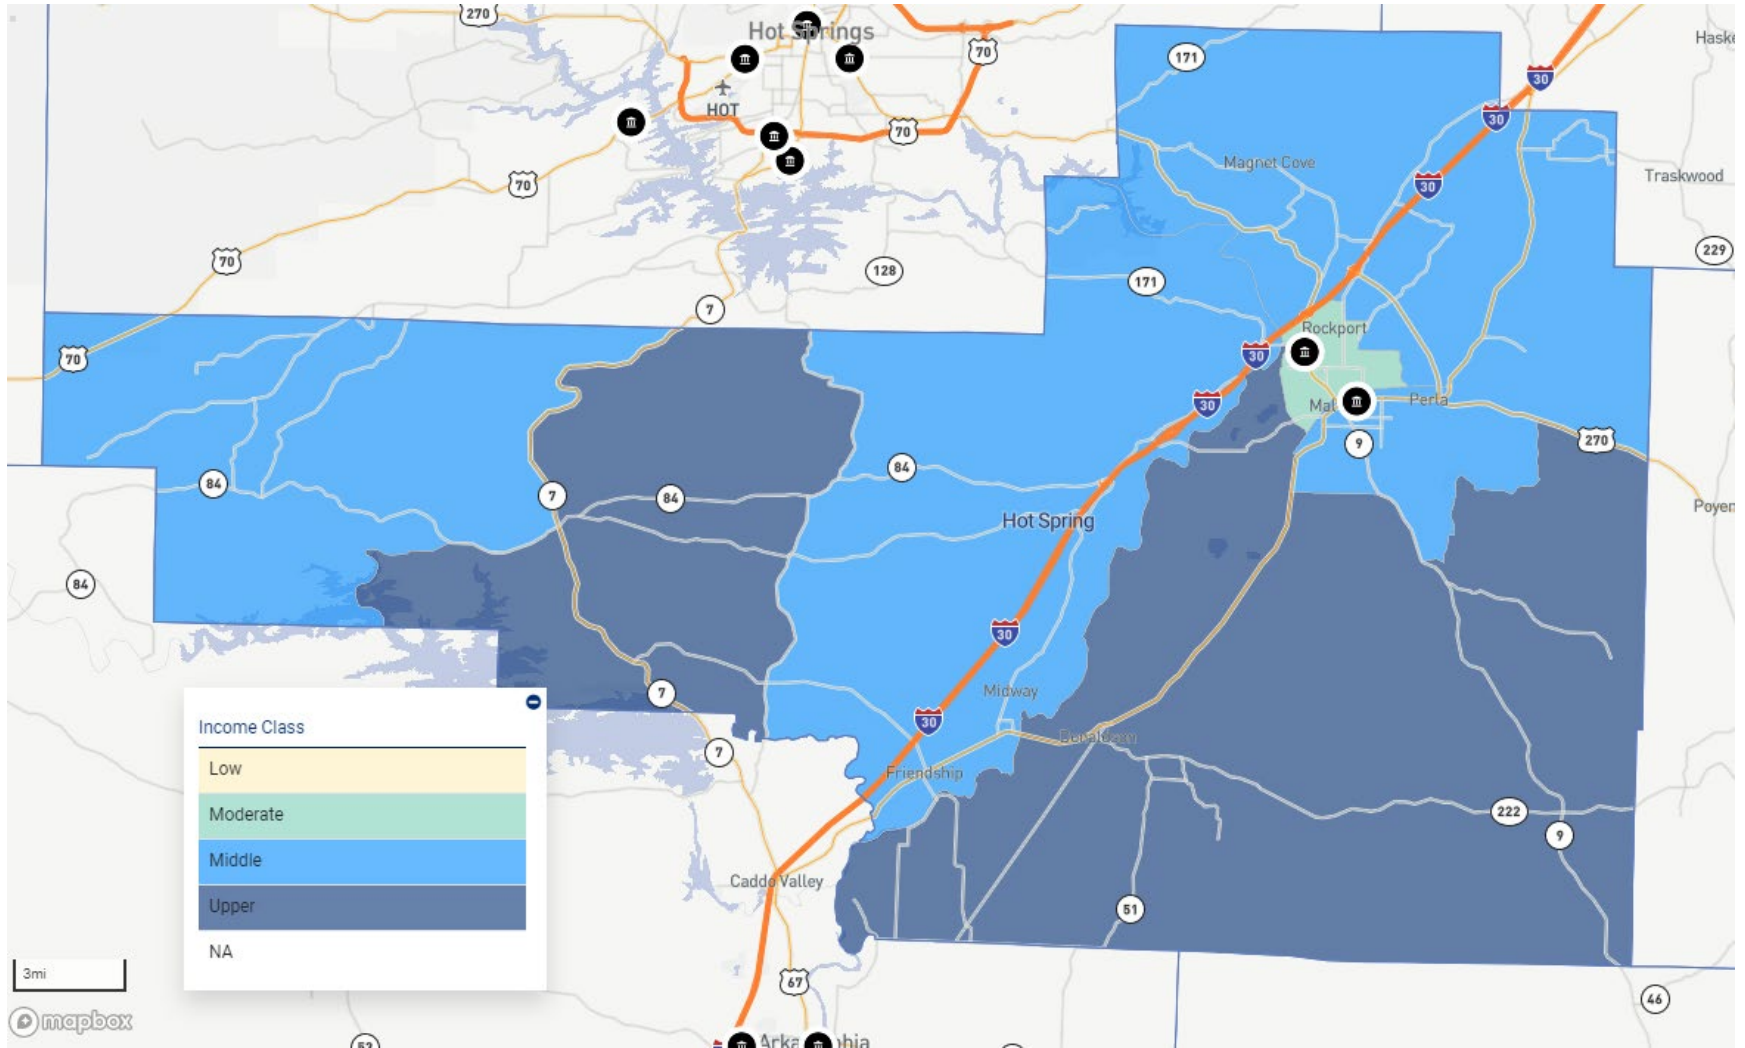

AR – BAXTER COUNTY

AR – BENTON COUNTY

AR – BOONE COUNTY

AR – CLARK COUNTY

AR – CRAWFORD COUNTY

AR – FAULKNER COUNTY

AR – FRANKLIN COUNTY

AR – GARLAND COUNTY

AR – HEMPSTEAD COUNTY

AR – HOT SPRING COUNTY

AR – JOHNSON COUNTY

AR – LOGAN COUNTY

AR – LONOKE COUNTY

AR – MARION COUNTY

AR – MILLER COUNTY

AR – NEWTON COUNTY

AR – POPE COUNTY

AR – PULASKI COUNTY

AR – SALINE COUNTY

AR – SEARCY COUNTY

AR – SEBASTIAN COUNTY

AR – VAN BUREN COUNTY

AR – WASHINGTON COUNTY

FL – BROWARD COUNTY

NC – CLEVELAND COUNTY

NC – DAVIDSON COUNTY

NC – DAVIE COUNTY

NC – FORSYTH COUNTY

NC – GASTON COUNTY

NC – LINCOLN COUNTY

NC – MECKLENBURG COUNTY

NC – NEW HANOVER COUNTY