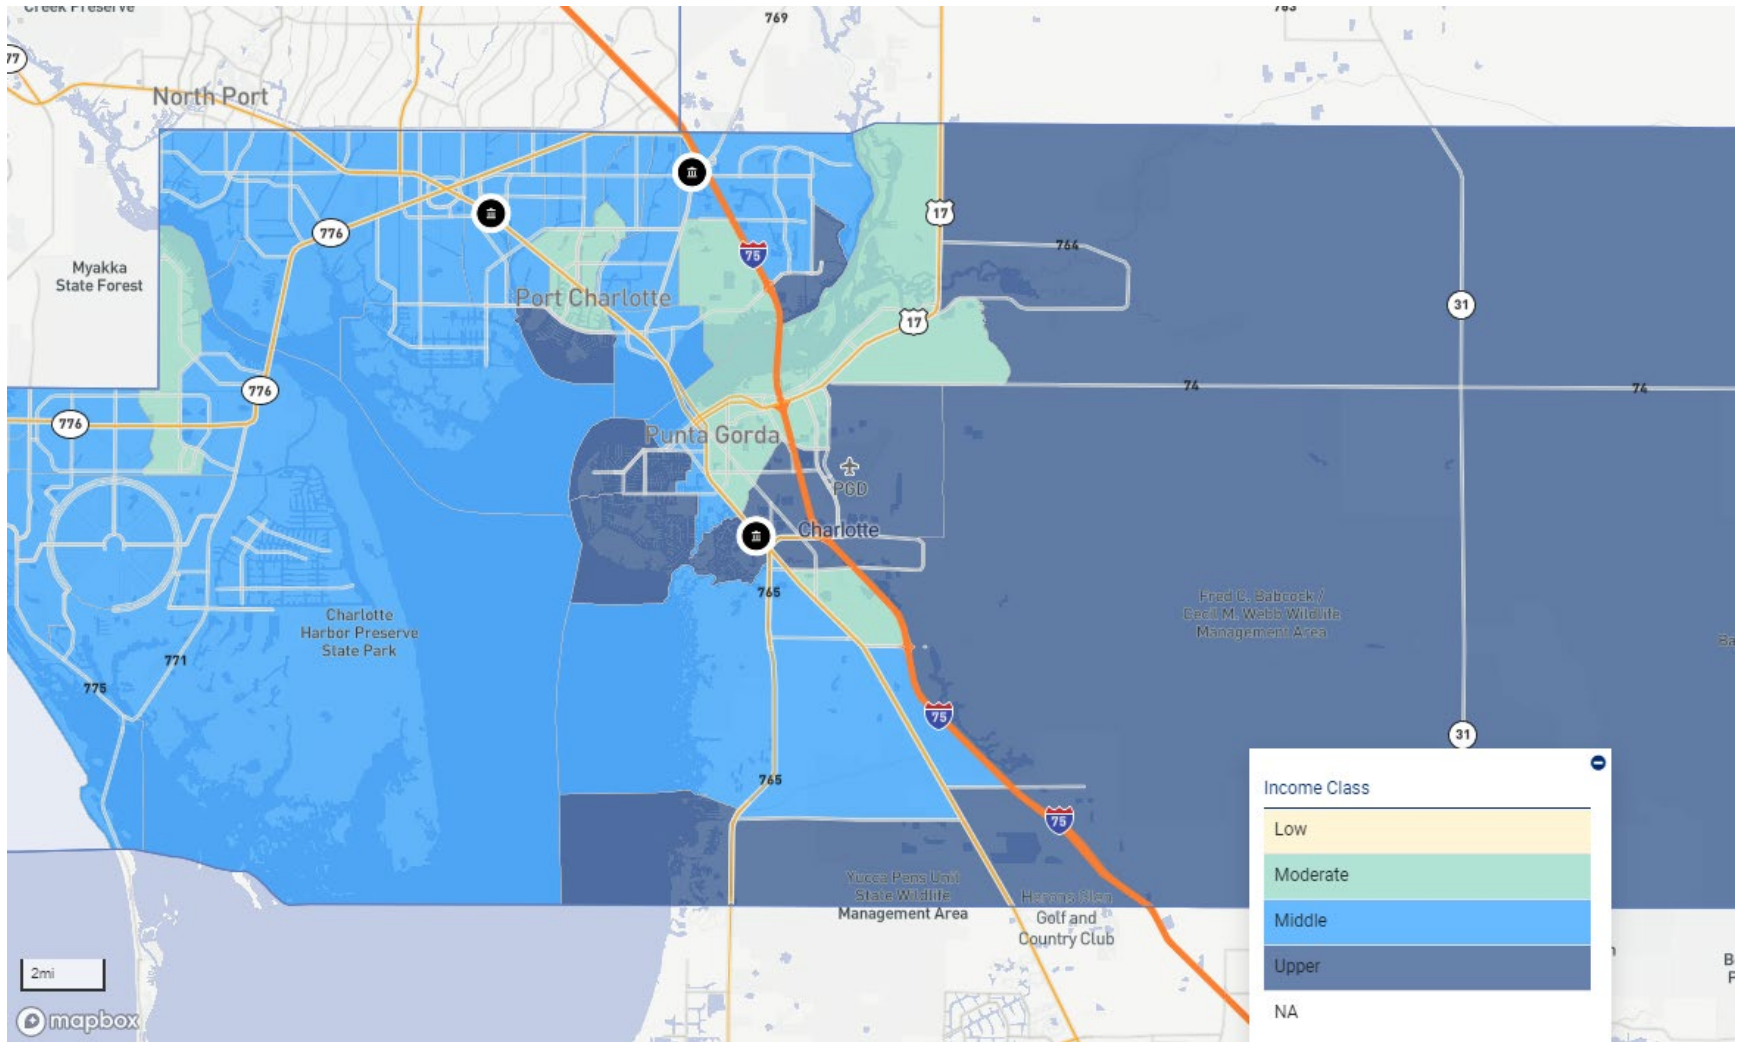

AR – HEMPSTEAD COUNTY

AR – HOT SPRING COUNTY

AR – JOHNSON COUNTY

AR – LOGAN COUNTY

AR – LONOKE COUNTY

AR – MARION COUNTY

AR – MILLER COUNTY

AR – NEWTON COUNTY

AR – POPE COUNTY

AR – PULASKI COUNTY

AR – SALINE COUNTY

AR – SEARCY COUNTY

AR – SEBASTIAN COUNTY

AR – VAN BUREN COUNTY

AR – WASHINGTON COUNTY

FL – BROWARD COUNTY

FL – CHARLOTTE COUNTY

FL – DUVAL COUNTY

FL – HILLSBOROUGH COUNTY

FL – LEE COUNTY

FL – MANATEE COUNTY

FL – MARION COUNTY

FL – MIAMI-DADE COUNTY

FL – PASCO COUNTY

NC – CLEVELAND COUNTY

NC – DAVIDSON COUNTY

NC – DAVIE COUNTY

NC – FORSYTH COUNTY

NC – GASTON COUNTY

NC – LINCOLN COUNTY

NC – MECKLENBURG COUNTY

NC – NEW HANOVER COUNTY