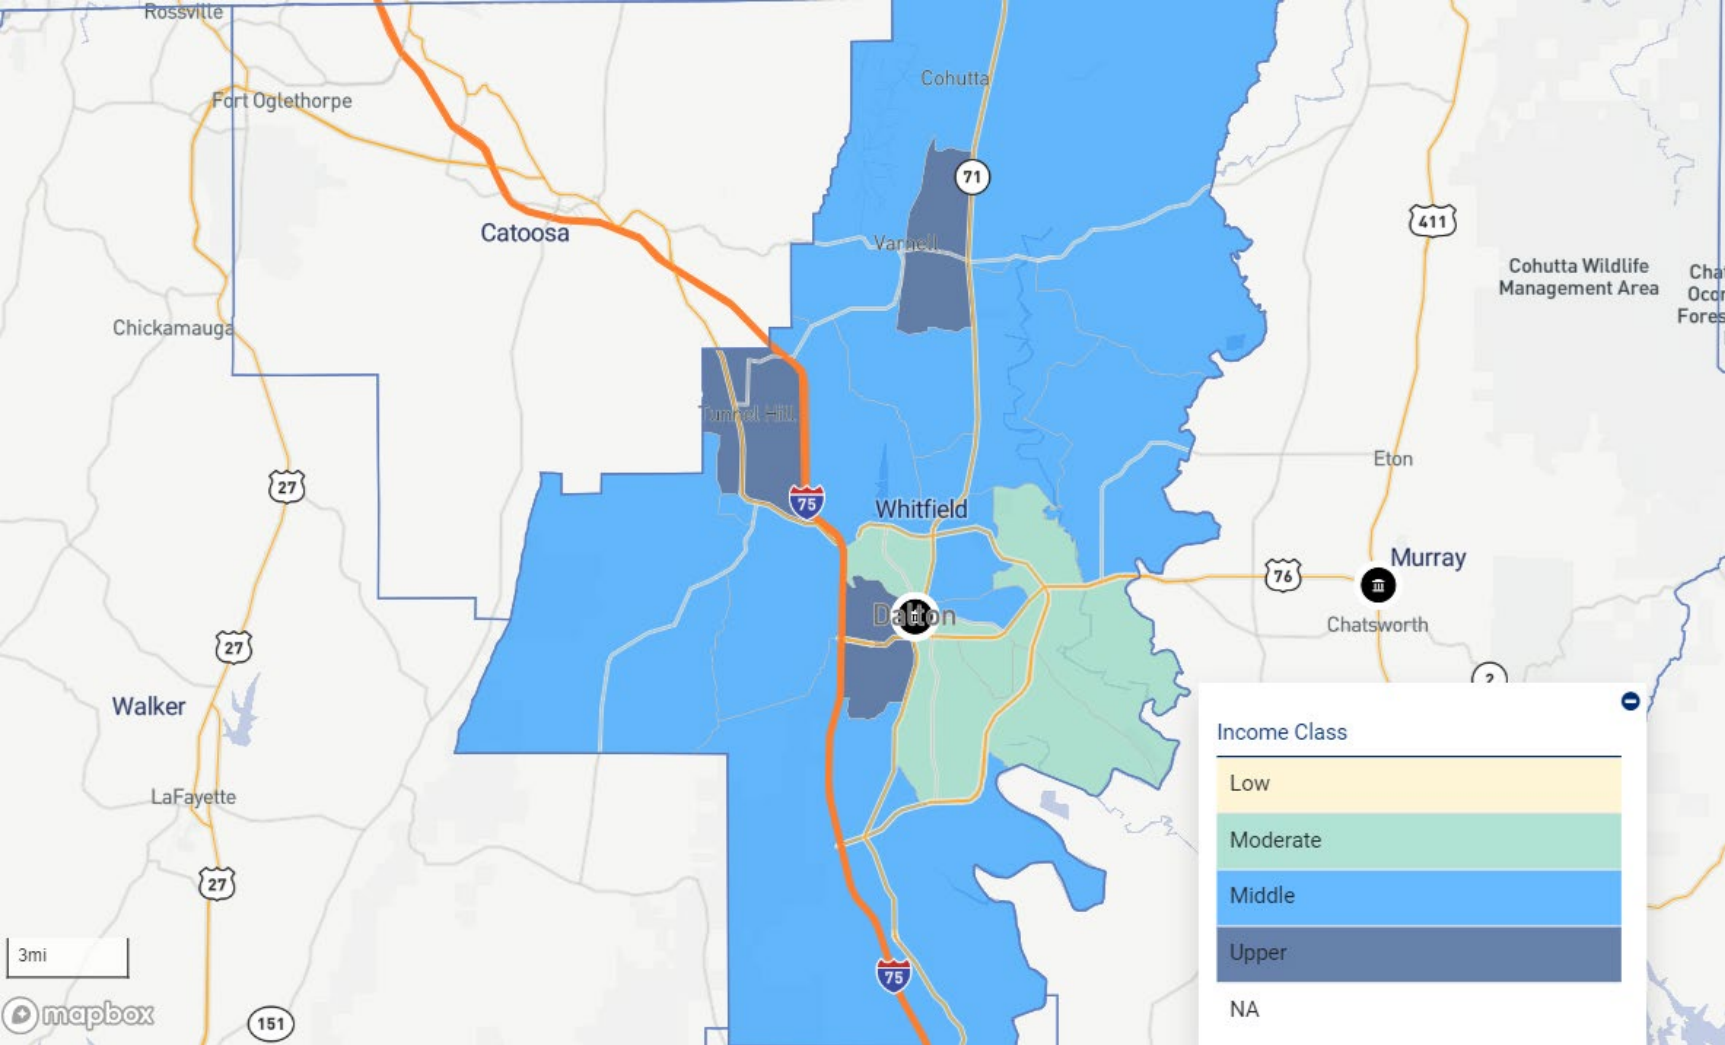

GA – OCONEE COUNTY

GA – PAULDING COUNTY

GA – PICKENS COUNTY

GA – ROCKDALE COUNTY

GA – UNION COUNTY

GA – WALTON COUNTY

GA – WHITFIELD COUNTY

NC – CABARRUS COUNTY

NC – CLEVELAND COUNTY

NC – DAVIDSON COUNTY

NC – DAVIE COUNTY

NC – FORSYTH COUNTY

NC – GASTON COUNTY

NC – LINCOLN COUNTY

NC – MECKLENBURG COUNTY

NC – NEW HANOVER COUNTY