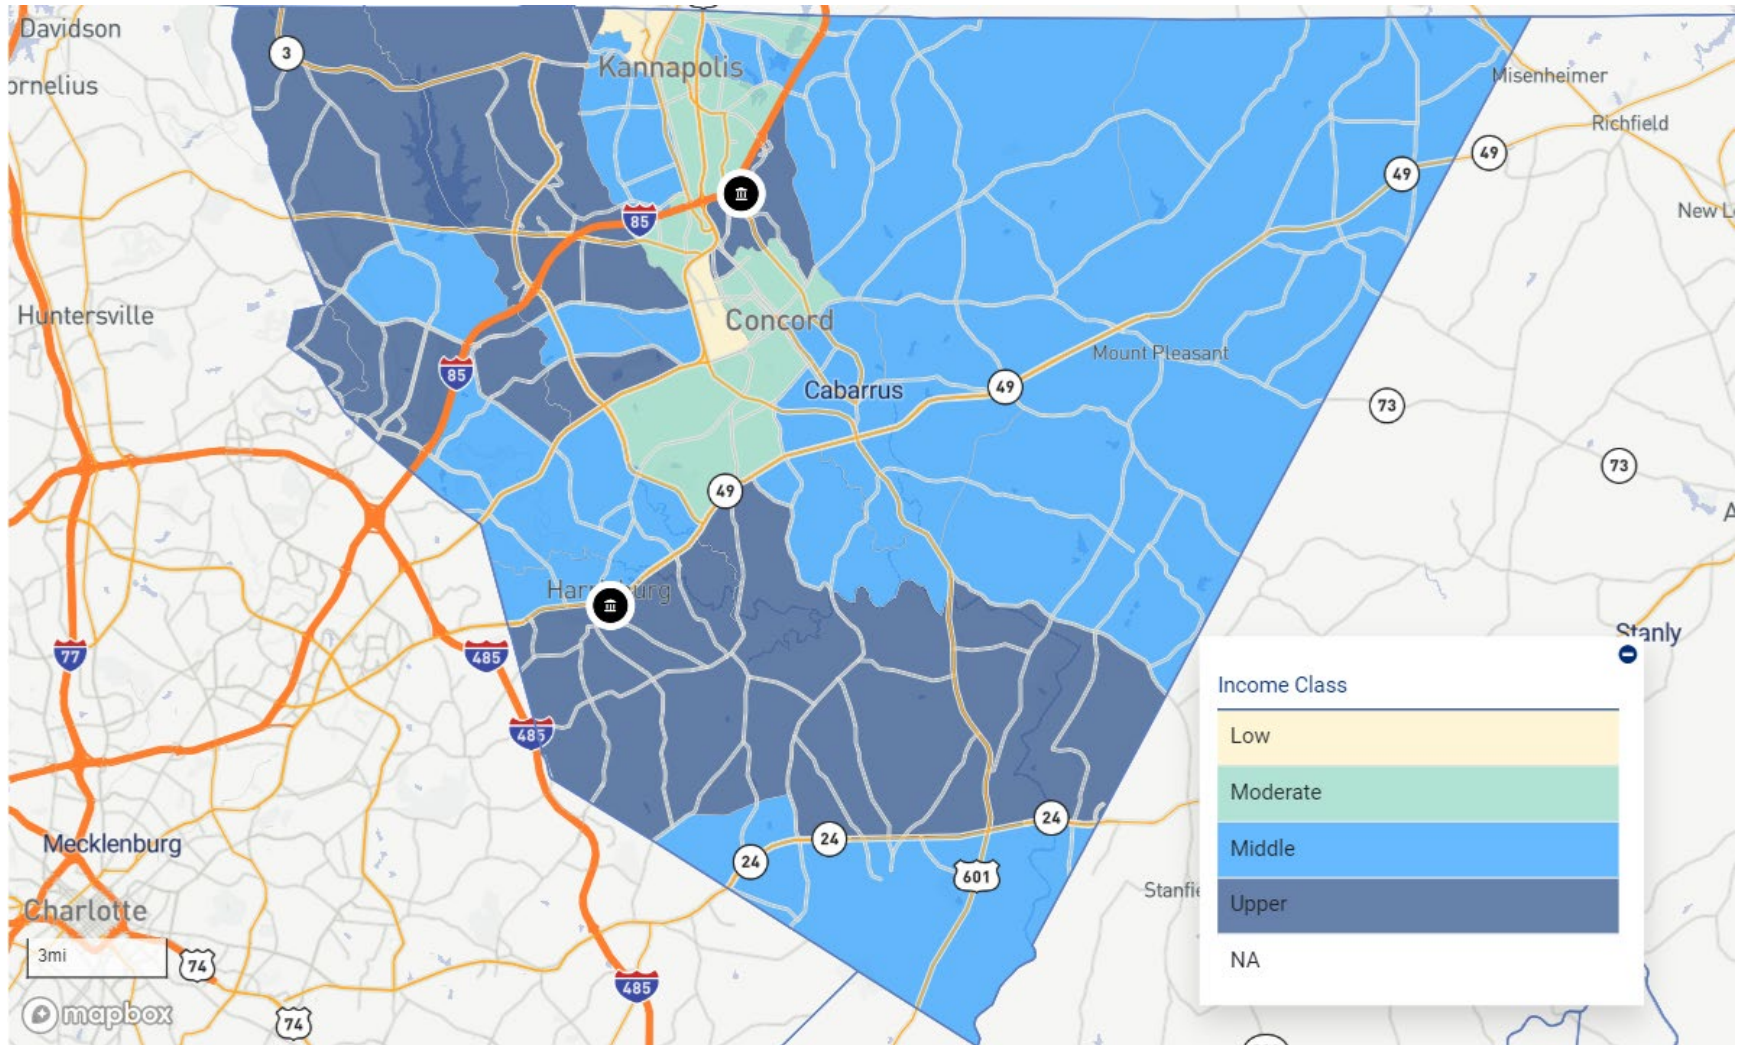

GA – FORSYTH COUNTY

GA – GILMER COUNTY

GA – GLYNN COUNTY

GA – GORDON COUNTY

GA – GRADY COUNTY

GA – GWINNETT COUNTY

GA – HABERSHAM COUNTY

GA – HALL COUNTY

GA – HARALSON COUNTY

GA – HEARD COUNTY

GA – HENRY COUNTY

GA – JACKSON COUNTY

GA – LOWNDES COUNTY

GA – LUMPKIN COUNTY

GA – MURRAY COUNTY

GA – MUSCOGEE COUNTY

GA – OCONEE COUNTY

GA – PAULDING COUNTY

GA – PICKENS COUNTY

GA – ROCKDALE COUNTY

GA – UNION COUNTY

GA – WALTON COUNTY

GA – WHITFIELD COUNTY

NC – CABARRUS COUNTY

NC – CLEVELAND COUNTY

NC – DAVIDSON COUNTY

NC – DAVIE COUNTY

NC – FORSYTH COUNTY

NC – GASTON COUNTY

NC – LINCOLN COUNTY

NC – MECKLENBURG COUNTY

NC – NEW HANOVER COUNTY