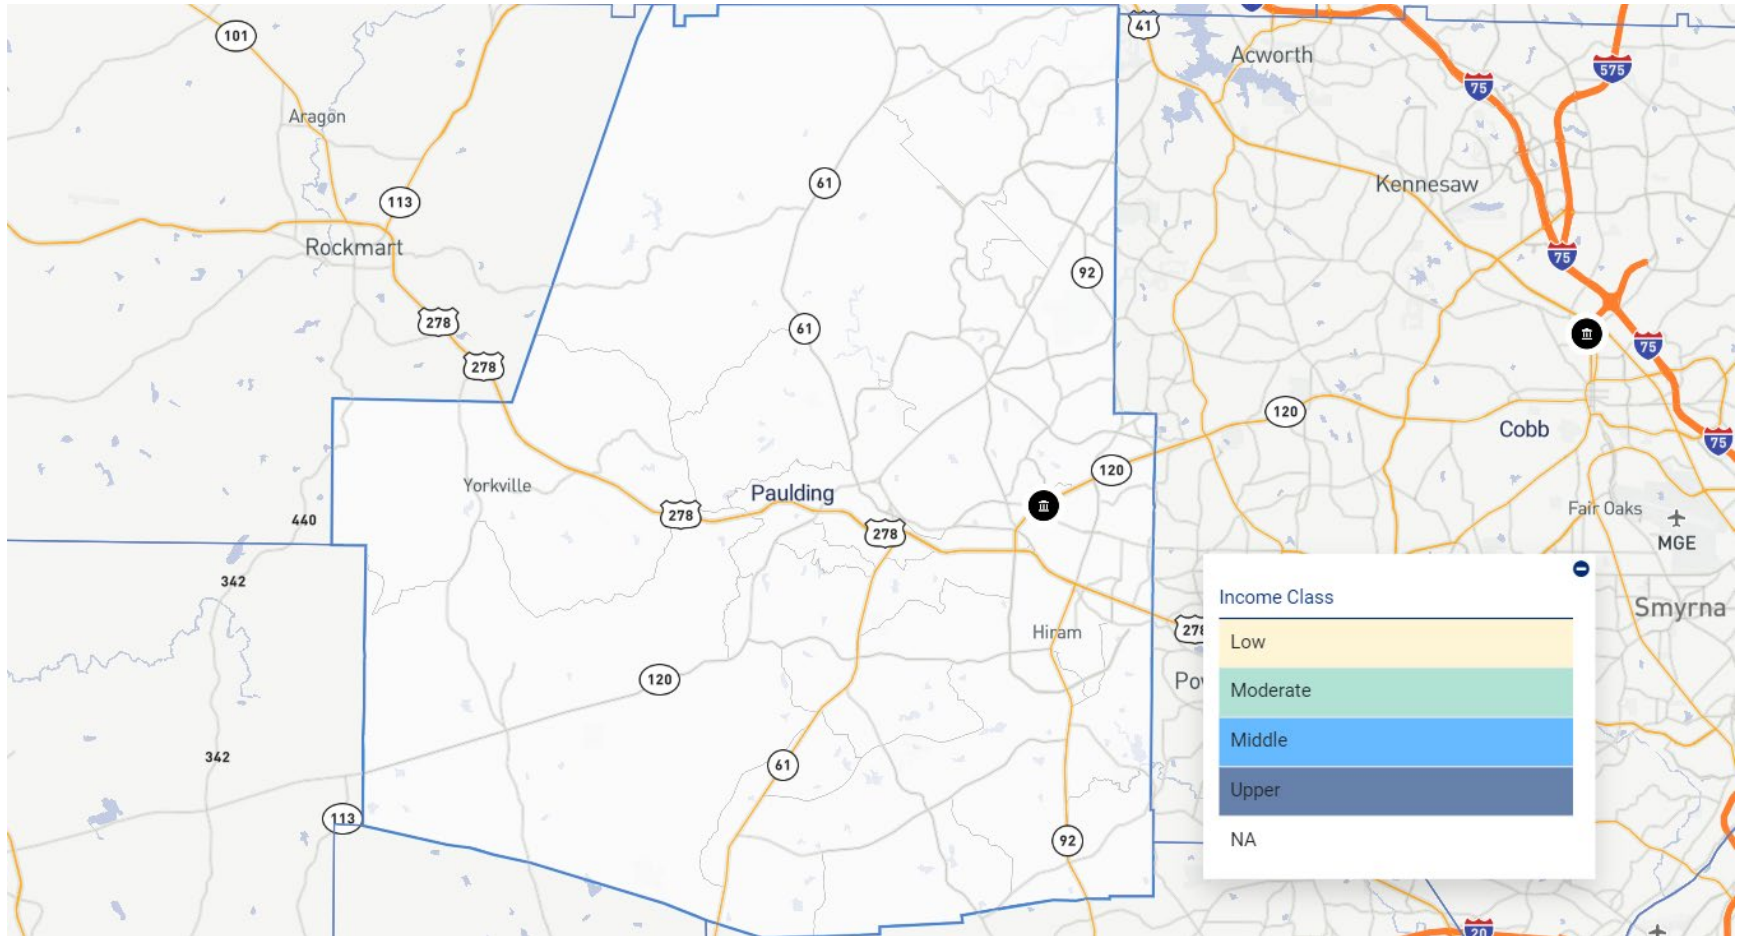

GA – FORSYTH COUNTY

GA – GILMER COUNTY

GA – GLYNN COUNTY

GA – GORDON COUNTY

GA – GRADY COUNTY

GA – GWINNETT COUNTY

GA – HABERSHAM COUNTY

GA – HALL COUNTY

GA – HARALSON COUNTY

GA – HEARD COUNTY

GA – HENRY COUNTY

GA – JACKSON COUNTY

GA – LOWNDES COUNTY

GA – LUMPKIN COUNTY

GA – MURRAY COUNTY

GA – MUSCOGEE COUNTY

GA – OCONEE COUNTY

GA – PAULDING COUNTY

GA – PICKENS COUNTY

GA – ROCKDALE COUNTY

GA – UNION COUNTY

GA – WALTON COUNTY

GA – WHITFIELD COUNTY

NC – CABARRUS COUNTY

NC – CLEVELAND COUNTY

NC – DAVIDSON COUNTY

NC – DAVIE COUNTY

NC – FORSYTH COUNTY

NC – GASTON COUNTY

NC – LINCOLN COUNTY

NC – MECKLENBURG COUNTY

NC – NEW HANOVER COUNTY