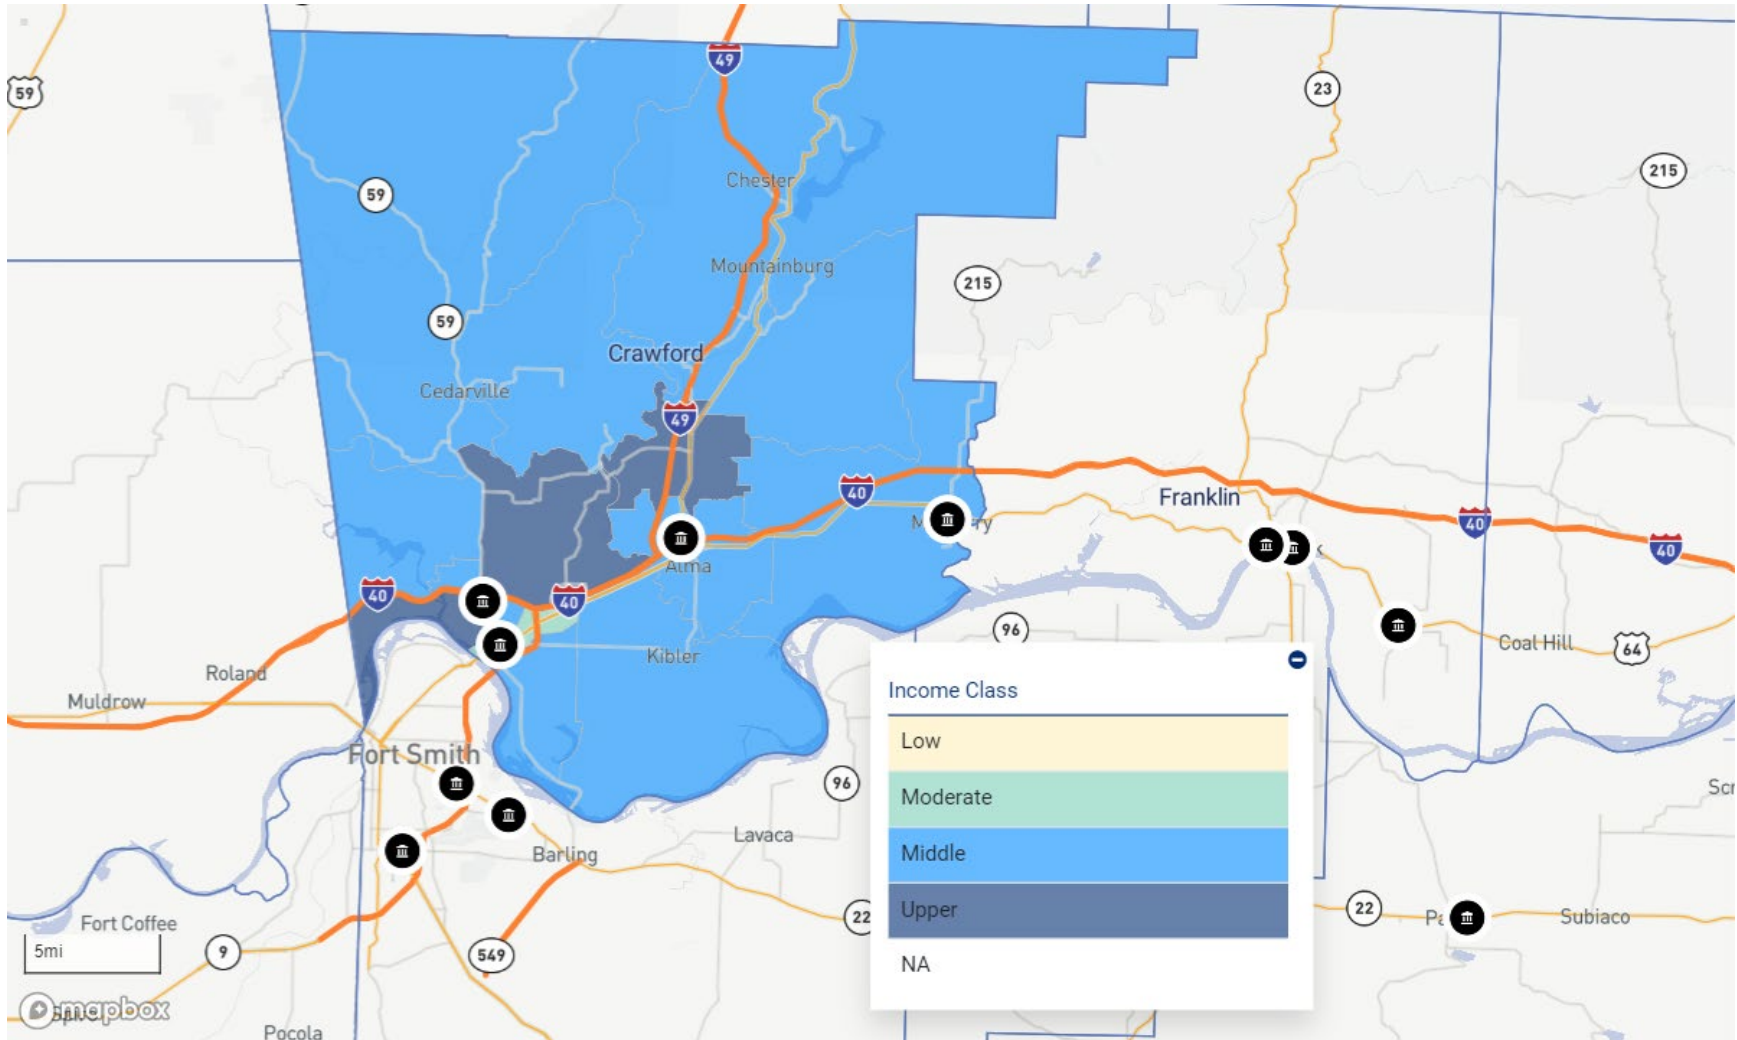

AR – BAXTER COUNTY

AR – BENTON COUNTY

AR – BOONE COUNTY

AR – CLARK COUNTY

AR – CRAWFORD COUNTY

AR – FAULKNER COUNTY

AR – FRANKLIN COUNTY

AR – GARLAND COUNTY

AR – HEMPSTEAD COUNTY

AR – HOT SPRING COUNTY

AR – JOHNSON COUNTY

AR – LOGAN COUNTY

AR – LONOKE COUNTY

AR – MARION COUNTY

AR – MILLER COUNTY

AR – NEWTON COUNTY

FL – CHARLOTTE COUNTY

FL – DUVAL COUNTY

FL – HILLSBOROUGH COUNTY

FL – LEE COUNTY

FL – MANATEE COUNTY

FL – MARION COUNTY

FL – MIAMI-DADE COUNTY

FL – PASCO COUNTY

NC – CLEVELAND COUNTY

NC – DAVIDSON COUNTY

NC – DAVIE COUNTY

NC – FORSYTH COUNTY

NC – GASTON COUNTY

NC – LINCOLN COUNTY

NC – MECKLENBURG COUNTY

NC – NEW HANOVER COUNTY