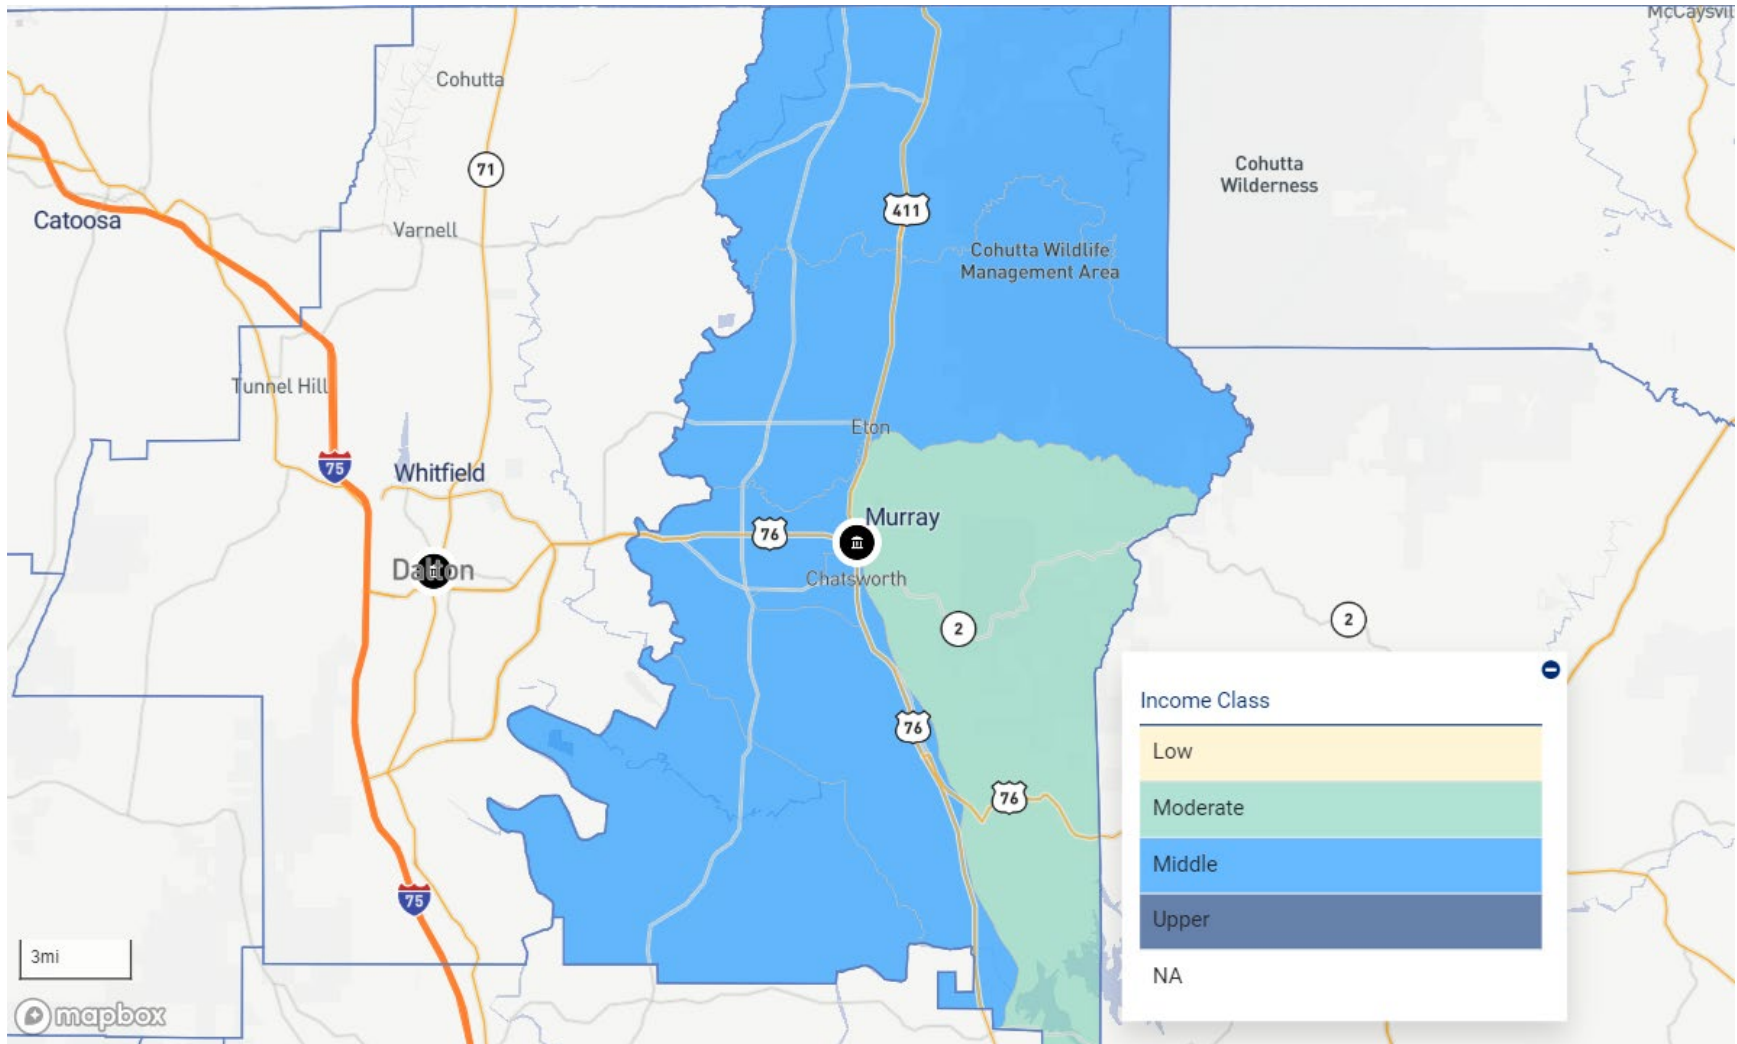

GA – FORSYTH COUNTY

GA – GILMER COUNTY

GA – GLYNN COUNTY

GA – GORDON COUNTY

GA – GRADY COUNTY

GA – GWINNETT COUNTY

GA – HABERSHAM COUNTY

GA – HALL COUNTY

GA – HARALSON COUNTY

GA – HEARD COUNTY

GA – HENRY COUNTY

GA – JACKSON COUNTY

GA – LOWNDES COUNTY

GA – LUMPKIN COUNTY

GA – MURRAY COUNTY

GA – MUSCOGEE COUNTY

GA – OCONEE COUNTY

GA – PAULDING COUNTY

GA – PICKENS COUNTY

GA – ROCKDALE COUNTY

GA – UNION COUNTY

GA – WALTON COUNTY

GA – WHITFIELD COUNTY

NC – CABARRUS COUNTY

NC – CLEVELAND COUNTY

NC – DAVIDSON COUNTY

NC – DAVIE COUNTY

NC – FORSYTH COUNTY

NC – GASTON COUNTY

NC – LINCOLN COUNTY

NC – MECKLENBURG COUNTY

NC – NEW HANOVER COUNTY