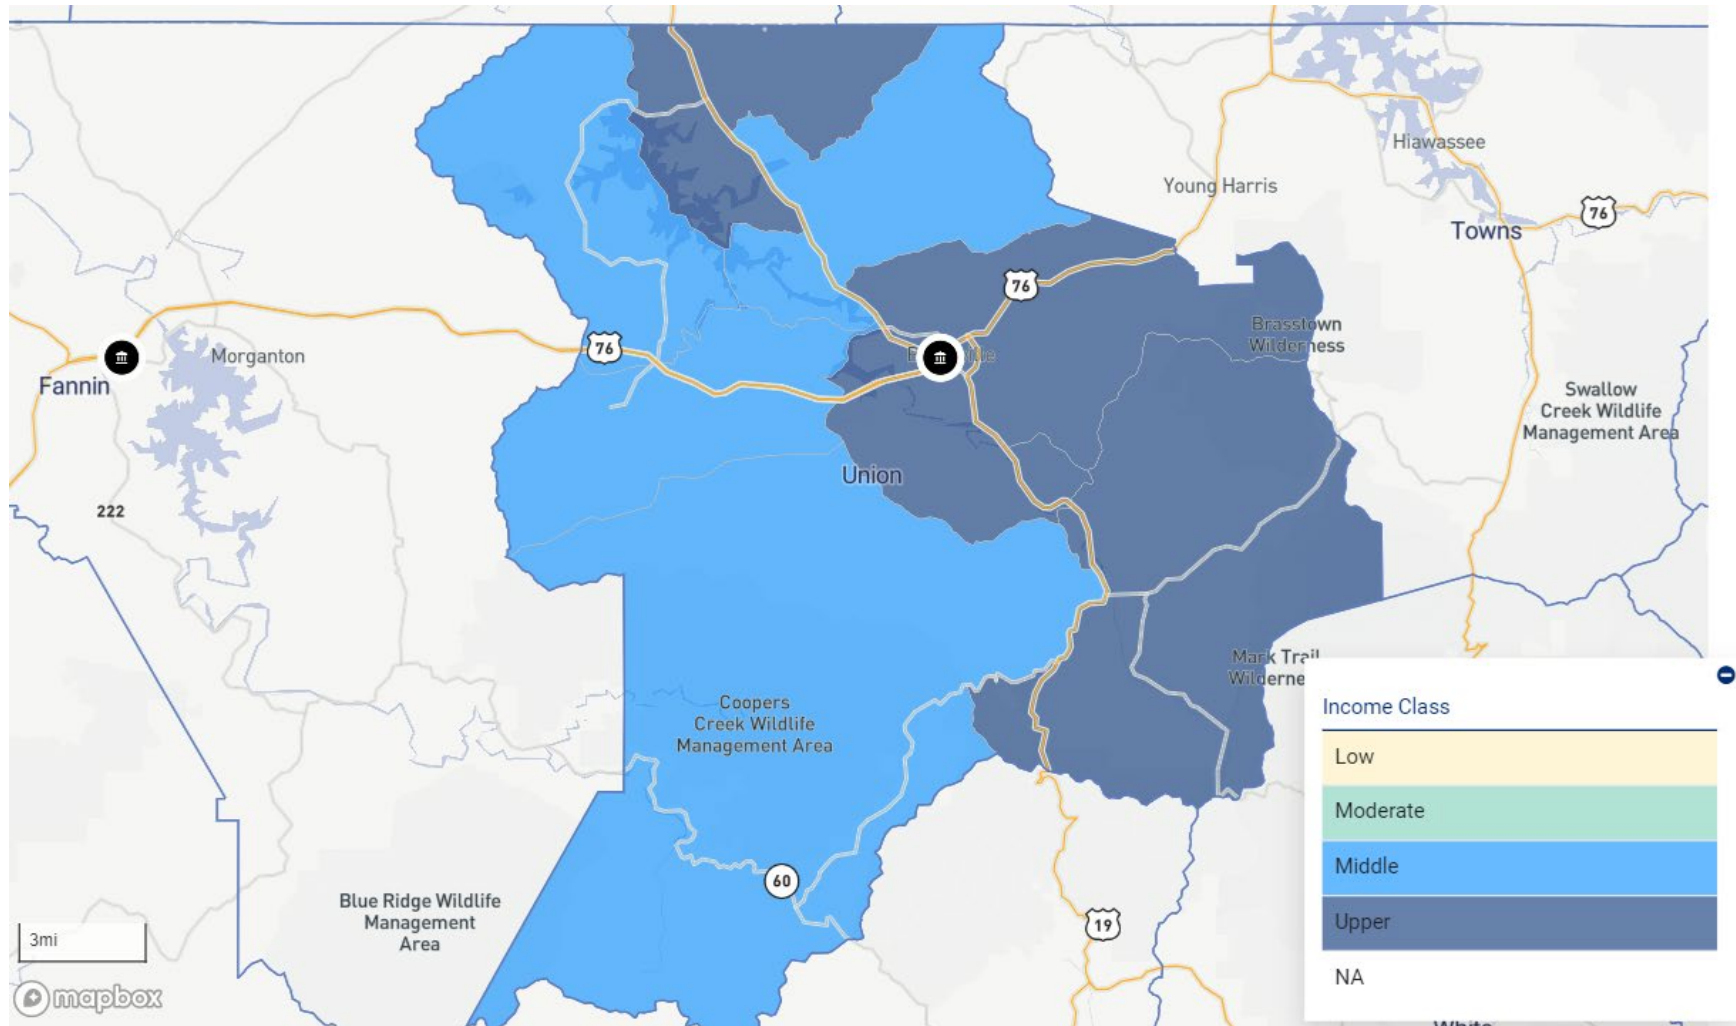

GA – FORSYTH COUNTY

GA – GILMER COUNTY

GA – GLYNN COUNTY

GA – GORDON COUNTY

GA – GRADY COUNTY

GA – GWINNETT COUNTY

GA – HABERSHAM COUNTY

GA – HALL COUNTY

GA – HARALSON COUNTY

GA – HEARD COUNTY

GA – HENRY COUNTY

GA – JACKSON COUNTY

GA – LOWNDES COUNTY

GA – LUMPKIN COUNTY

GA – MURRAY COUNTY

GA – MUSCOGEE COUNTY

GA – OCONEE COUNTY

GA – PAULDING COUNTY

GA – PICKENS COUNTY

GA – ROCKDALE COUNTY

GA – UNION COUNTY

GA – WALTON COUNTY

GA – WHITFIELD COUNTY

NC – CABARRUS COUNTY

NC – CLEVELAND COUNTY

NC – DAVIDSON COUNTY

NC – DAVIE COUNTY

NC – FORSYTH COUNTY

NC – GASTON COUNTY

NC – LINCOLN COUNTY

NC – MECKLENBURG COUNTY

NC – NEW HANOVER COUNTY