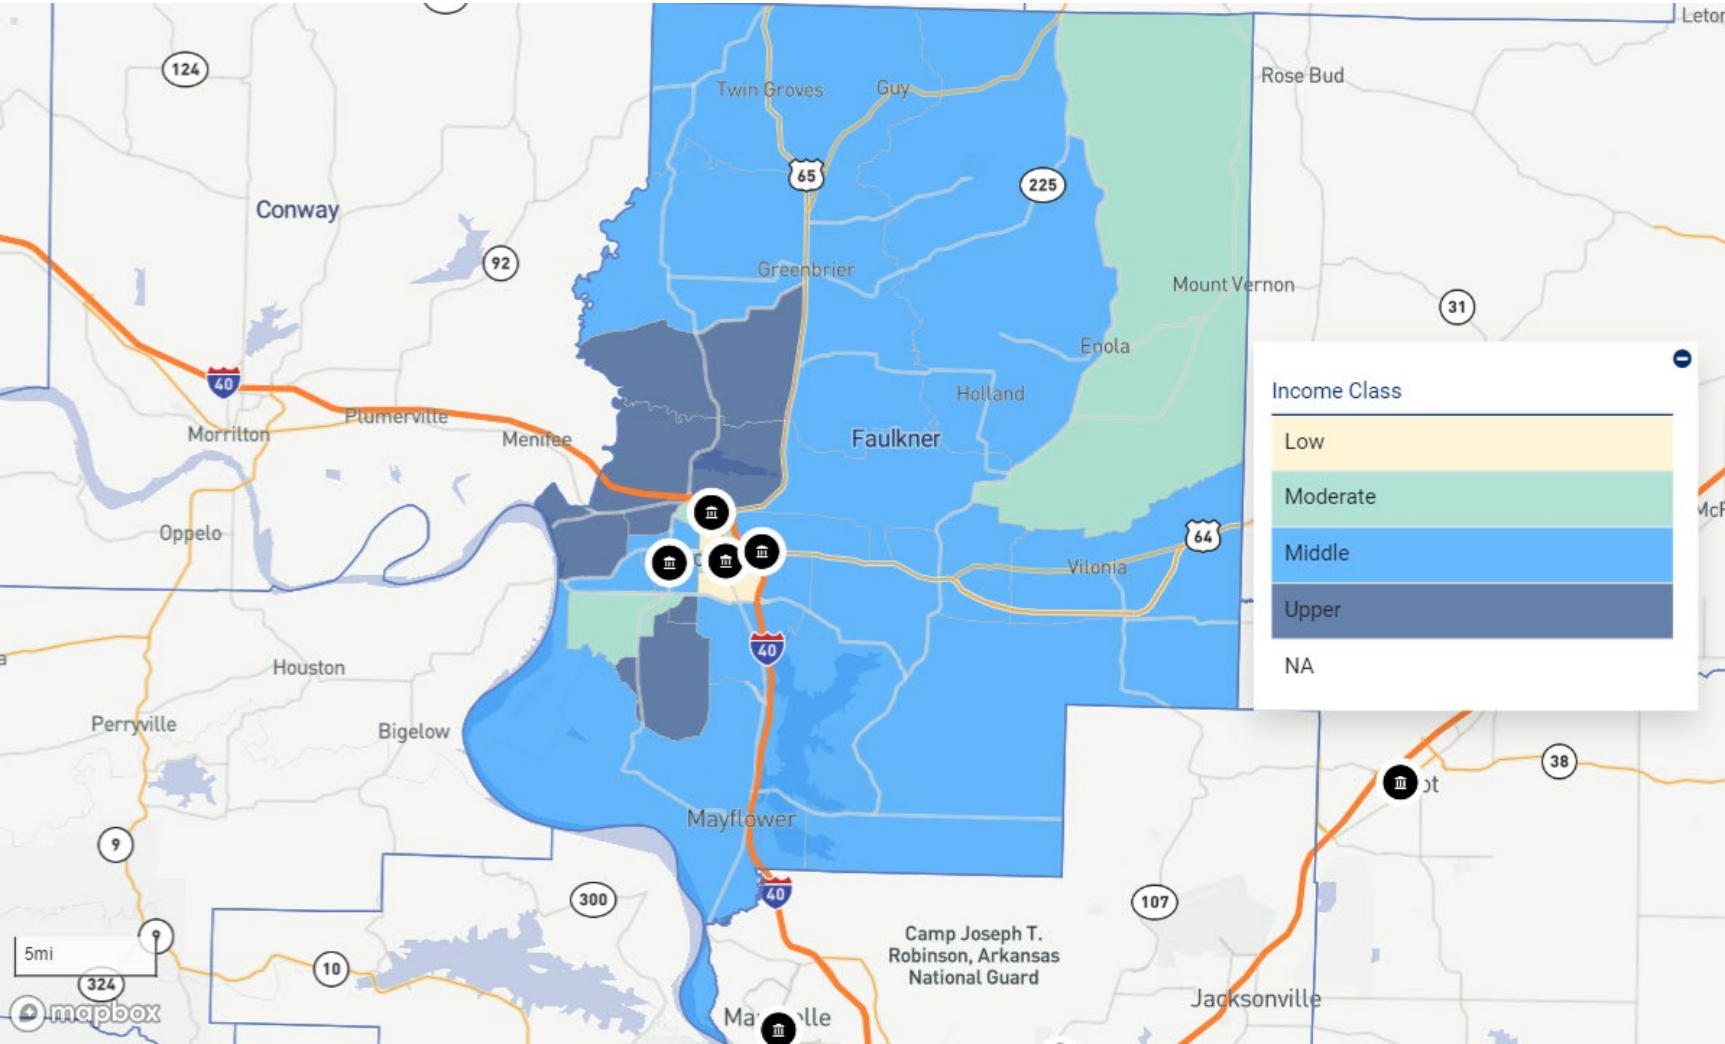

AR – BAXTER COUNTY

AR – BENTON COUNTY

AR – BOONE COUNTY

AR – CLARK COUNTY

AR – CRAWFORD COUNTY

AR – FAULKNER COUNTY

AR – FRANKLIN COUNTY

AR – GARLAND COUNTY

AR – HEMPSTEAD COUNTY

AR – HOT SPRING COUNTY

AR – JOHNSON COUNTY

AR – LOGAN COUNTY

AR – LONOKE COUNTY

AR – MARION COUNTY

AR – MILLER COUNTY

AR – NEWTON COUNTY

FL – CHARLOTTE COUNTY

FL – DUVAL COUNTY

FL – HILLSBOROUGH COUNTY

FL – LEE COUNTY

FL – MANATEE COUNTY

FL – MARION COUNTY

FL – MIAMI-DADE COUNTY

FL – PASCO COUNTY

NC – CLEVELAND COUNTY

NC – DAVIDSON COUNTY

NC – DAVIE COUNTY

NC – FORSYTH COUNTY

NC – GASTON COUNTY

NC – LINCOLN COUNTY

NC – MECKLENBURG COUNTY

NC – NEW HANOVER COUNTY