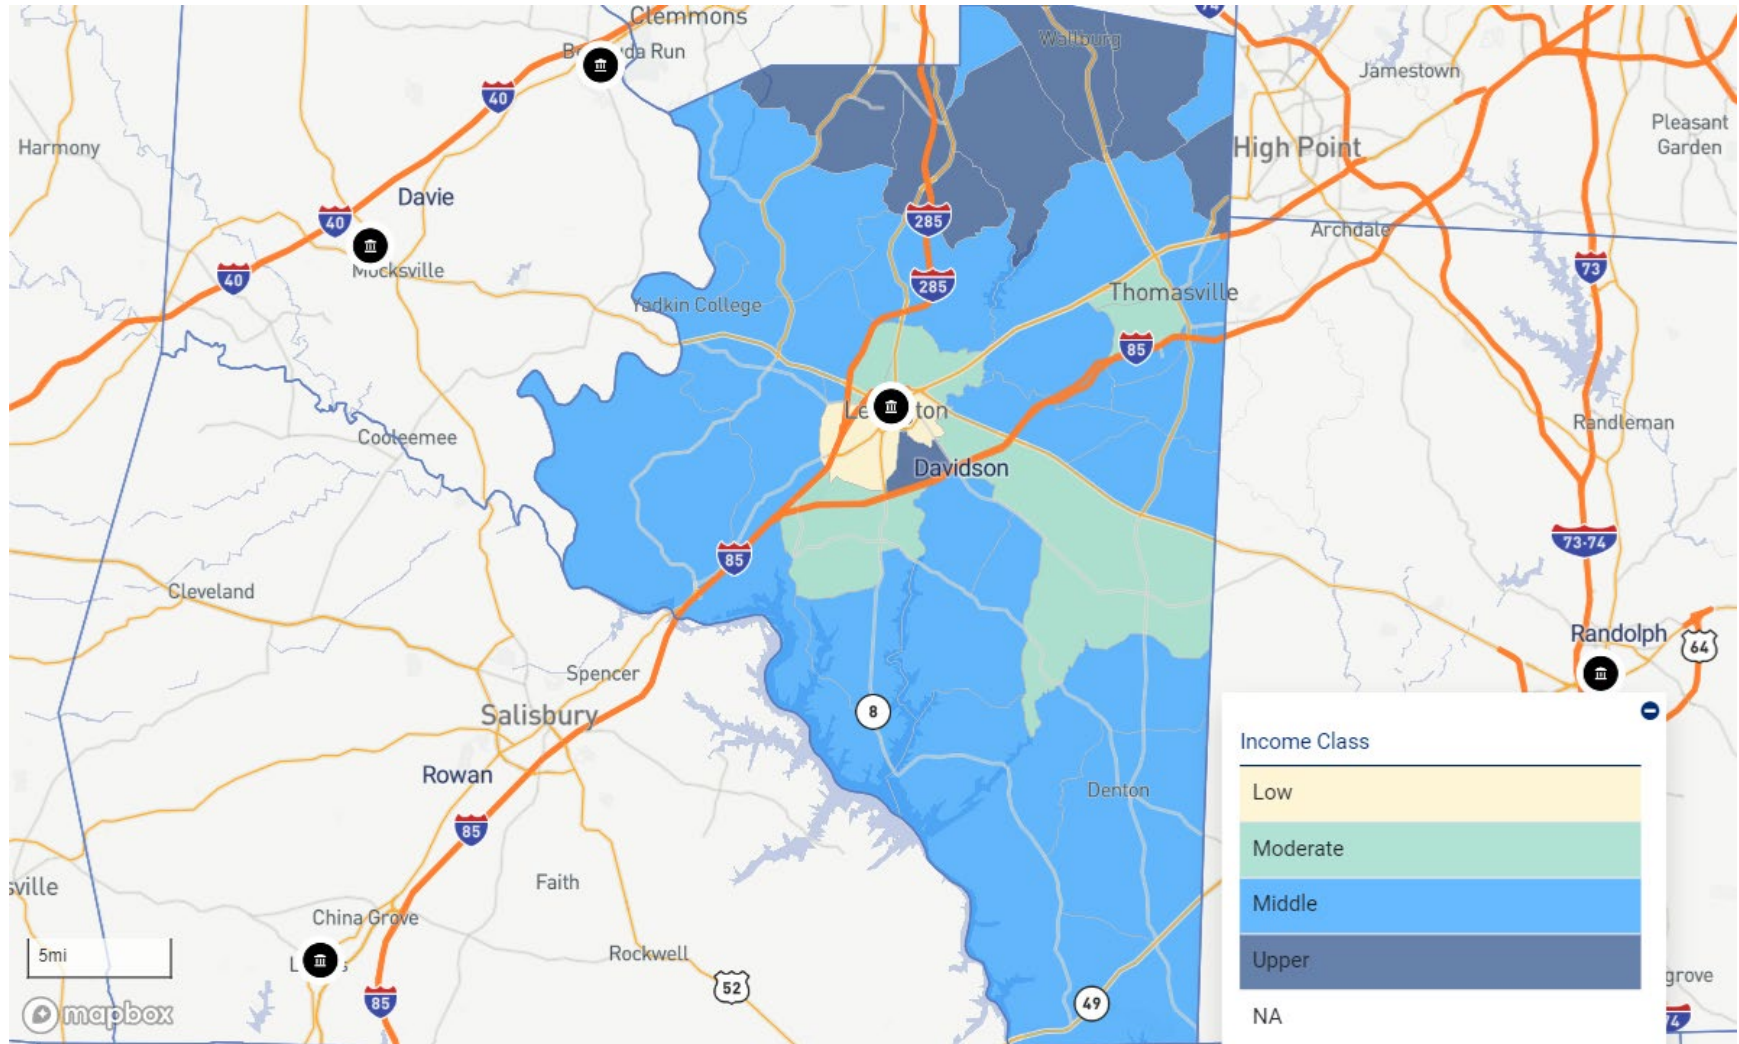

GA – FORSYTH COUNTY

GA – GILMER COUNTY

GA – GLYNN COUNTY

GA – GORDON COUNTY

GA – GRADY COUNTY

GA – GWINNETT COUNTY

GA – HABERSHAM COUNTY

GA – HALL COUNTY

GA – HARALSON COUNTY

GA – HEARD COUNTY

GA – HENRY COUNTY

GA – JACKSON COUNTY

GA – LOWNDES COUNTY

GA – LUMPKIN COUNTY

GA – MURRAY COUNTY

GA – MUSCOGEE COUNTY

GA – OCONEE COUNTY

GA – PAULDING COUNTY

GA – PICKENS COUNTY

GA – ROCKDALE COUNTY

GA – UNION COUNTY

GA – WALTON COUNTY

GA – WHITFIELD COUNTY

NC – CABARRUS COUNTY

NC – CLEVELAND COUNTY

NC – DAVIDSON COUNTY

NC – DAVIE COUNTY

NC – FORSYTH COUNTY

NC – GASTON COUNTY

NC – LINCOLN COUNTY

NC – MECKLENBURG COUNTY

NC – NEW HANOVER COUNTY