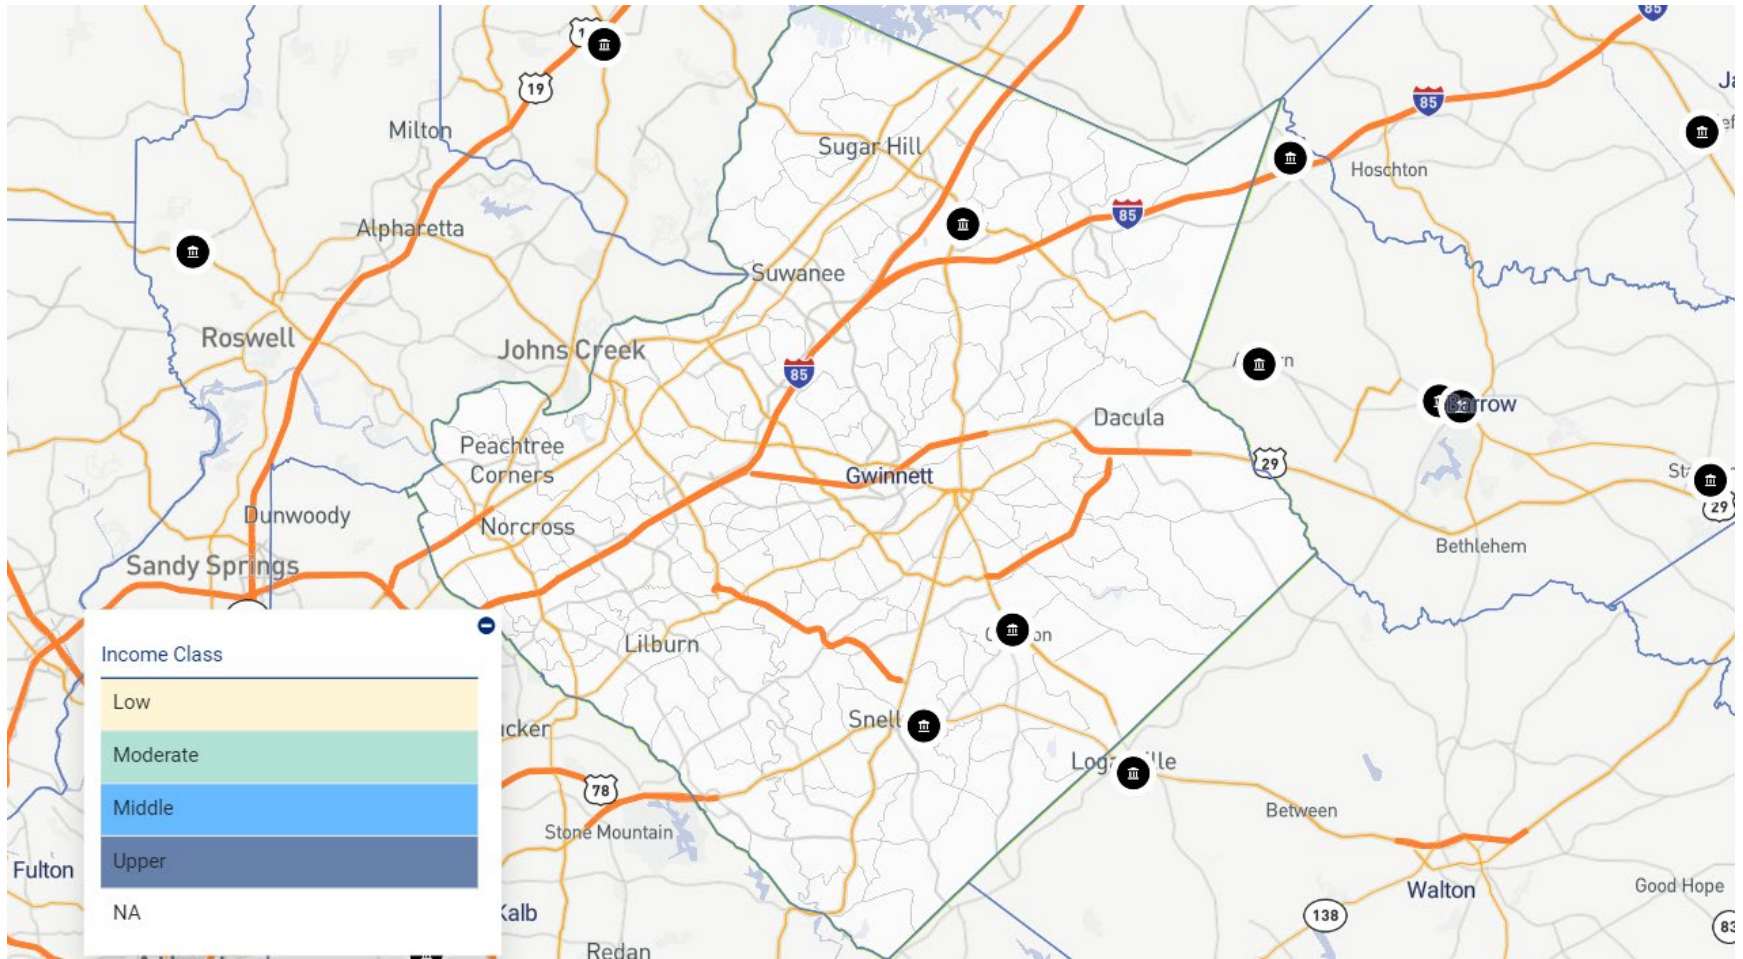

GA – CLARKE COUNTY

GA – COBB COUNTY

GA – COWETA COUNTY

GA – DAWSON COUNTY

GA – DECATUR COUNTY

GA – DEKALB COUNTY

GA – DOUGLAS COUNTY

GA – FLOYD COUNTY

GA – FORSYTH COUNTY

GA – GILMER COUNTY

GA – GLYNN COUNTY

GA – GORDON COUNTY

GA – GRADY COUNTY

GA – GWINNETT COUNTY

GA – HABERSHAM COUNTY

GA – HALL COUNTY

GA – HARALSON COUNTY

GA – HEARD COUNTY

GA – HENRY COUNTY

GA – JACKSON COUNTY

GA – LOWNDES COUNTY

GA – LUMPKIN COUNTY

GA – MURRAY COUNTY

GA – MUSCOGEE COUNTY

NC – CLEVELAND COUNTY

NC – DAVIDSON COUNTY

NC – DAVIE COUNTY

NC – FORSYTH COUNTY

NC – GASTON COUNTY

NC – LINCOLN COUNTY

NC – MECKLENBURG COUNTY

NC – NEW HANOVER COUNTY