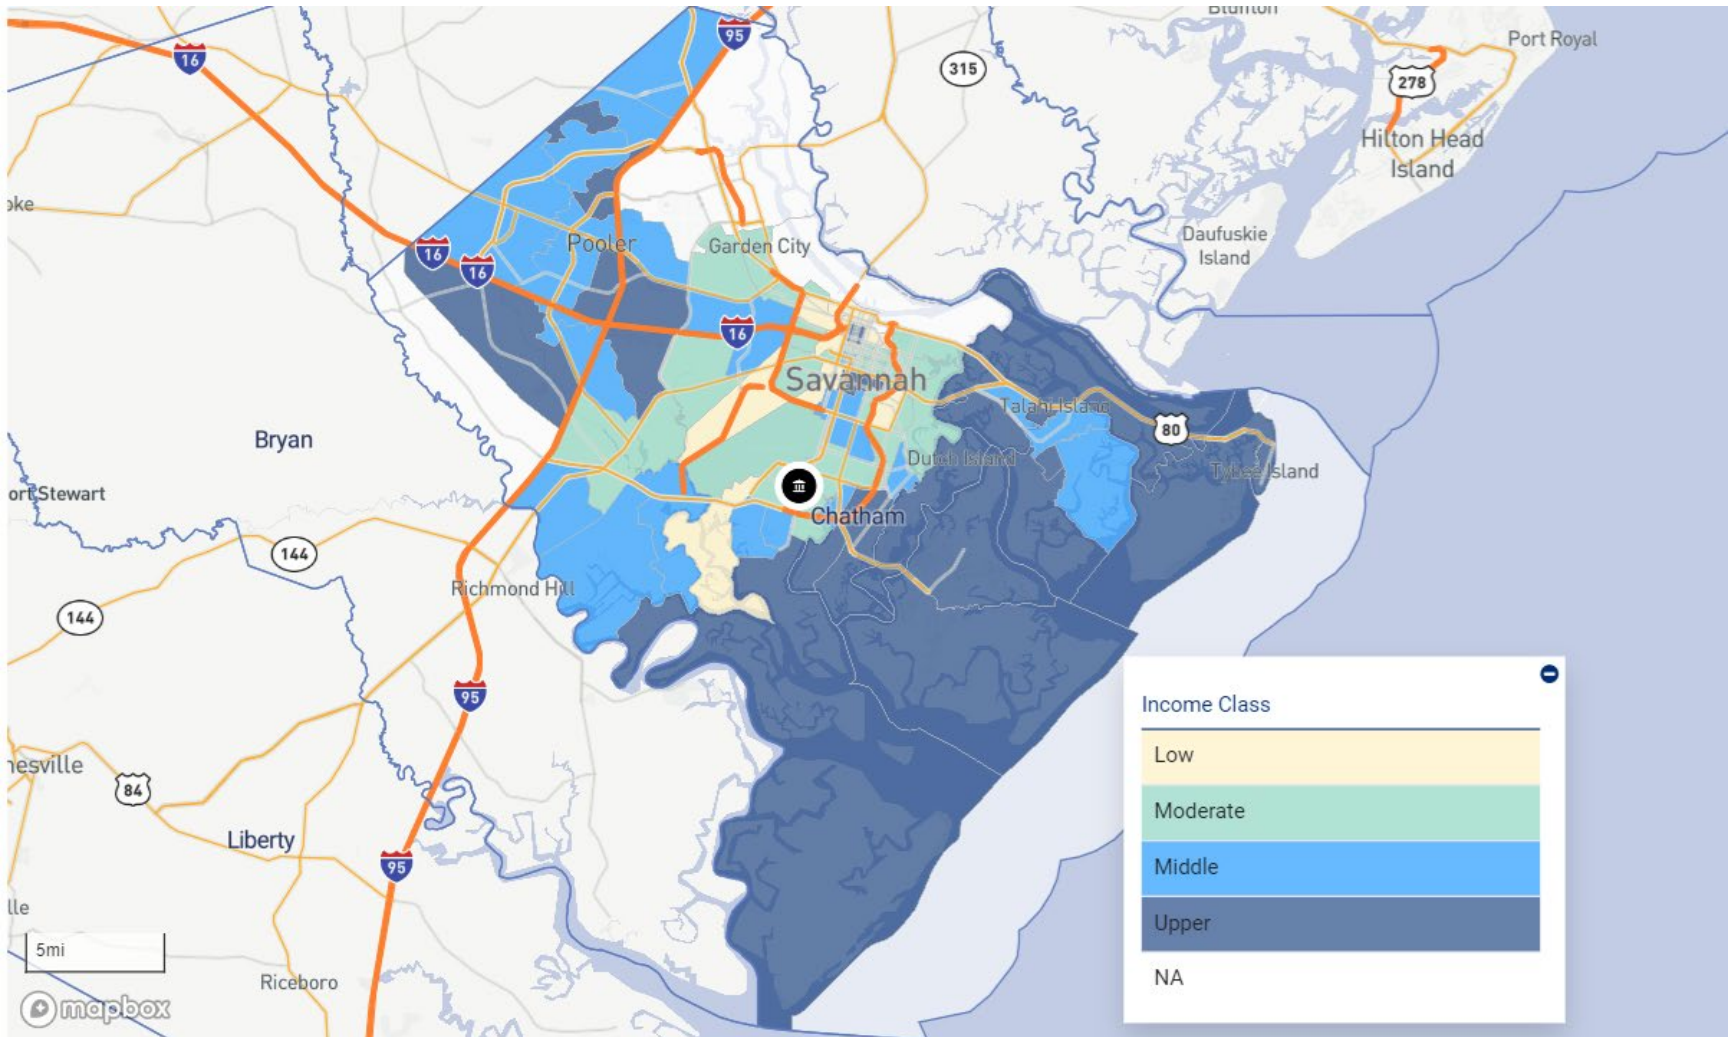

FL – PINELLAS COUNTY

FL – SARASOTA COUNTY

GA – BARROW COUNTY

GA – BARTOW COUNTY

GA – BIBB COUNTY

GA – CARROLL COUNTY

GA – CHATHAM COUNTY

GA – CHEROKEE COUNTY

GA – CLARKE COUNTY

GA – COBB COUNTY

GA – COWETA COUNTY

GA – DAWSON COUNTY

GA – DECATUR COUNTY

GA – DEKALB COUNTY

GA – DOUGLAS COUNTY

GA – FLOYD COUNTY

GA – FORSYTH COUNTY

GA – GILMER COUNTY

GA – GLYNN COUNTY

GA – GORDON COUNTY

GA – GRADY COUNTY

GA – GWINNETT COUNTY

GA – HABERSHAM COUNTY

GA – HALL COUNTY