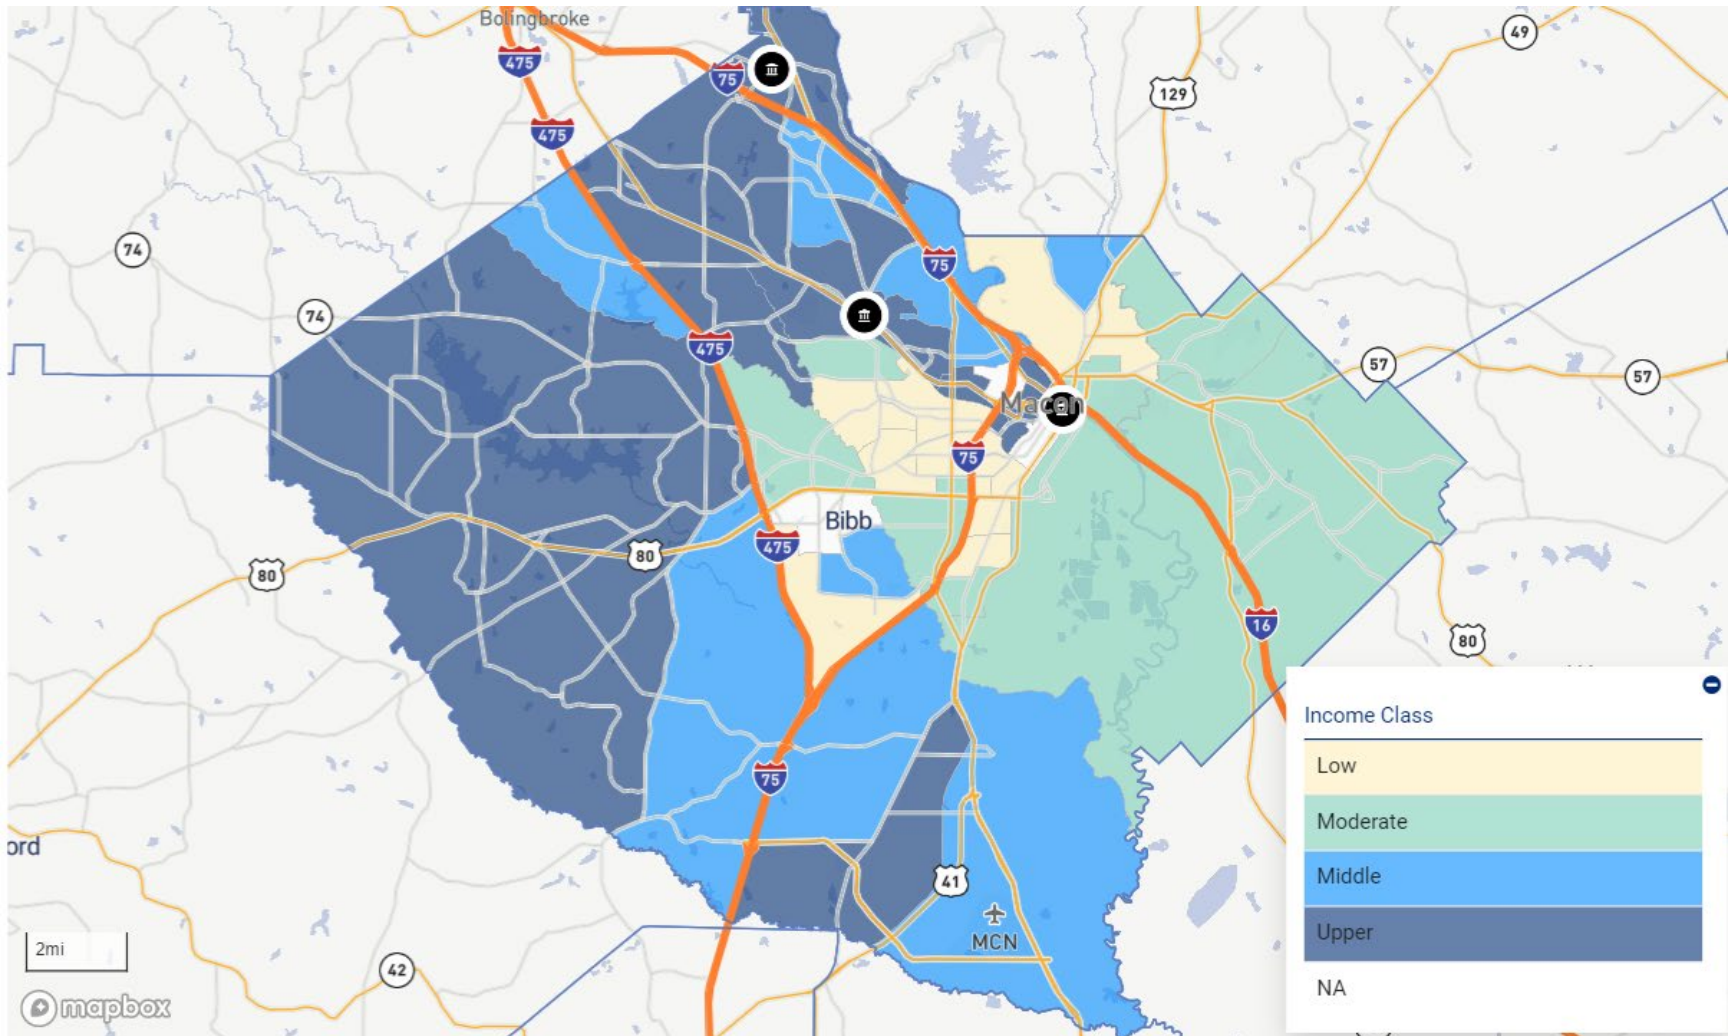

FL – CHARLOTTE COUNTY

FL – DUVAL COUNTY

FL – HILLSBOROUGH COUNTY

FL – LEE COUNTY

FL – MANATEE COUNTY

FL – MARION COUNTY

FL – MIAMI-DADE COUNTY

FL – PASCO COUNTY

FL – PINELLAS COUNTY

FL – SARASOTA COUNTY

GA – BARROW COUNTY

GA – BARTOW COUNTY

GA – BIBB COUNTY

GA – CARROLL COUNTY

GA – CHATHAM COUNTY

GA – CHEROKEE COUNTY

GA – CLARKE COUNTY

GA – COBB COUNTY

GA – COWETA COUNTY

GA – DAWSON COUNTY

GA – DECATUR COUNTY

GA – DEKALB COUNTY

GA – DOUGLAS COUNTY

GA – FLOYD COUNTY

GA – FORSYTH COUNTY

GA – GILMER COUNTY

GA – GLYNN COUNTY

GA – GORDON COUNTY

GA – GRADY COUNTY

GA – GWINNETT COUNTY

GA – HABERSHAM COUNTY

GA – HALL COUNTY