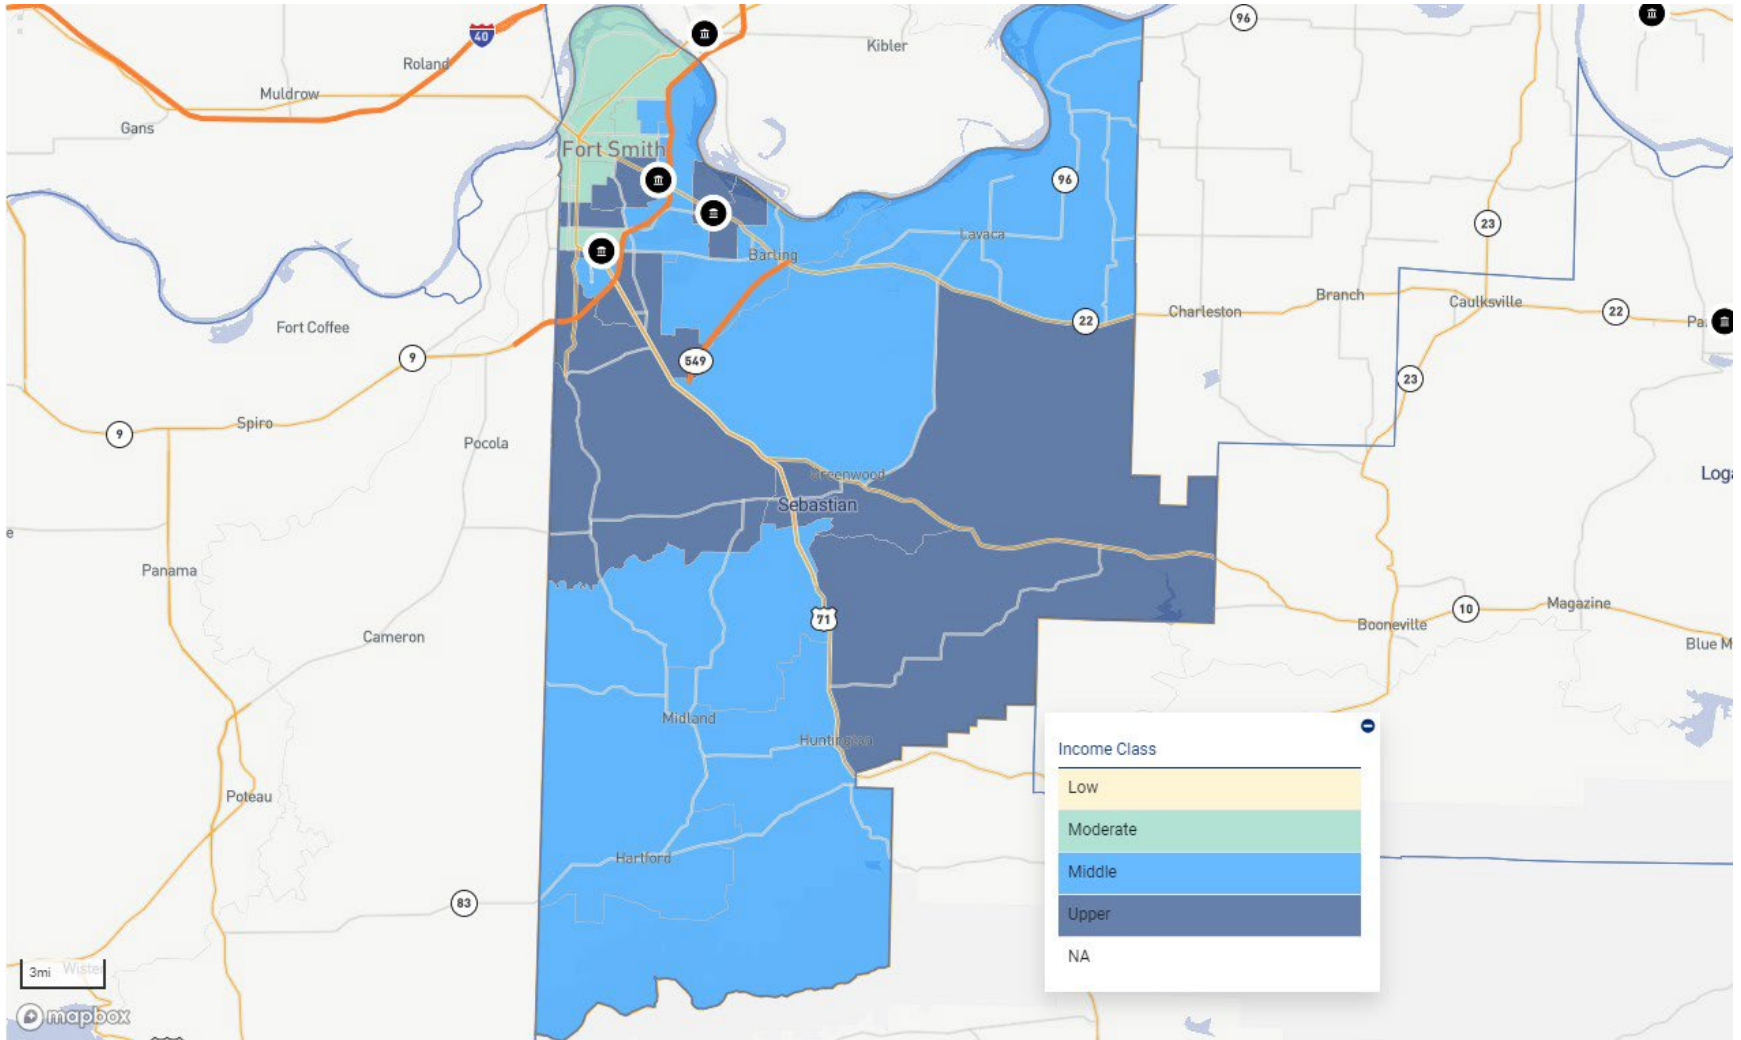

AR – HEMPSTEAD COUNTY

AR – HOT SPRING COUNTY

AR – JOHNSON COUNTY

AR – LOGAN COUNTY

AR – LONOKE COUNTY

AR – MARION COUNTY

AR – MILLER COUNTY

AR – NEWTON COUNTY

AR – POPE COUNTY

AR – PULASKI COUNTY

AR – SALINE COUNTY

AR – SEARCY COUNTY

AR – SEBASTIAN COUNTY

AR – VAN BUREN COUNTY

AR – WASHINGTON COUNTY

FL – BROWARD COUNTY

FL – CHARLOTTE COUNTY

FL – DUVAL COUNTY

FL – HILLSBOROUGH COUNTY

FL – LEE COUNTY

FL – MANATEE COUNTY

FL – MARION COUNTY

FL – MIAMI-DADE COUNTY

FL – PASCO COUNTY

NC – CLEVELAND COUNTY

NC – DAVIDSON COUNTY

NC – DAVIE COUNTY

NC – FORSYTH COUNTY

NC – GASTON COUNTY

NC – LINCOLN COUNTY

NC – MECKLENBURG COUNTY

NC – NEW HANOVER COUNTY