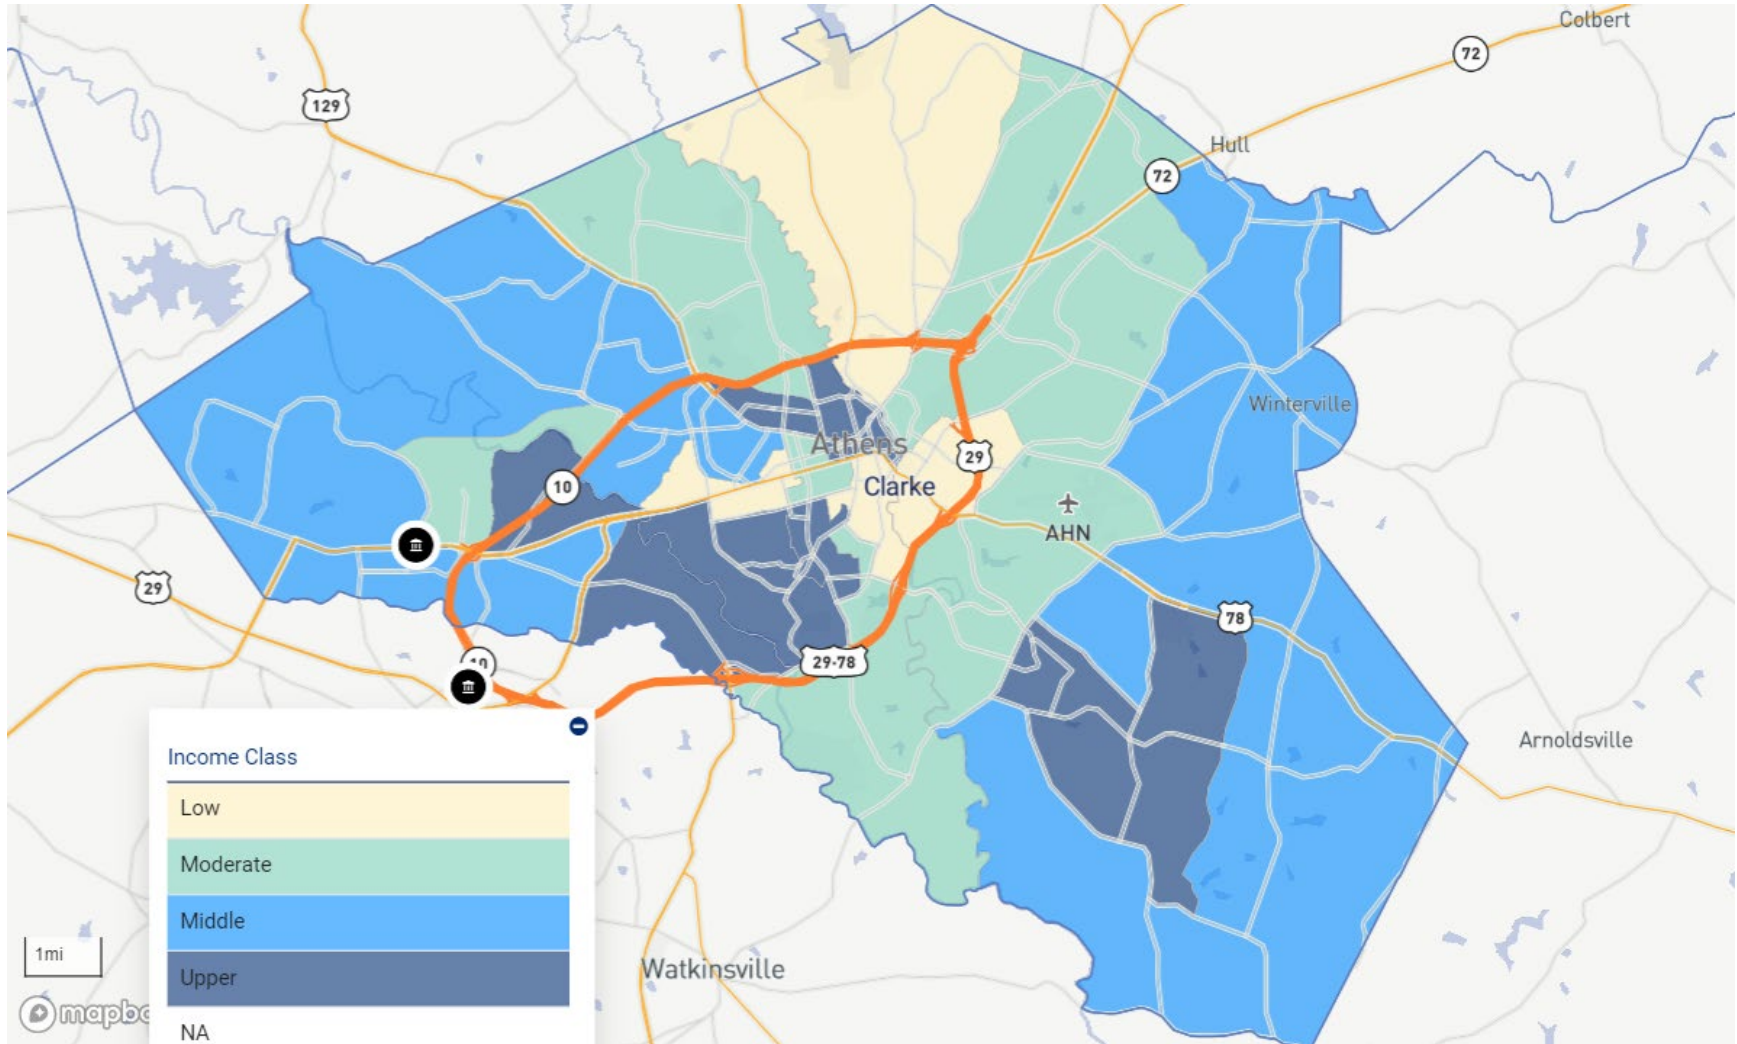

FL – CHARLOTTE COUNTY

FL – DUVAL COUNTY

FL – HILLSBOROUGH COUNTY

FL – LEE COUNTY

FL – MANATEE COUNTY

FL – MARION COUNTY

FL – MIAMI-DADE COUNTY

FL – PASCO COUNTY

FL – PINELLAS COUNTY

FL – SARASOTA COUNTY

GA – BARROW COUNTY

GA – BARTOW COUNTY

GA – BIBB COUNTY

GA – CARROLL COUNTY

GA – CHATHAM COUNTY

GA – CHEROKEE COUNTY

GA – CLARKE COUNTY

GA – COBB COUNTY

GA – COWETA COUNTY

GA – DAWSON COUNTY

GA – DECATUR COUNTY

GA – DEKALB COUNTY

GA – DOUGLAS COUNTY

GA – FLOYD COUNTY

NC – CLEVELAND COUNTY

NC – DAVIDSON COUNTY

NC – DAVIE COUNTY

NC – FORSYTH COUNTY

NC – GASTON COUNTY

NC – LINCOLN COUNTY

NC – MECKLENBURG COUNTY

NC – NEW HANOVER COUNTY