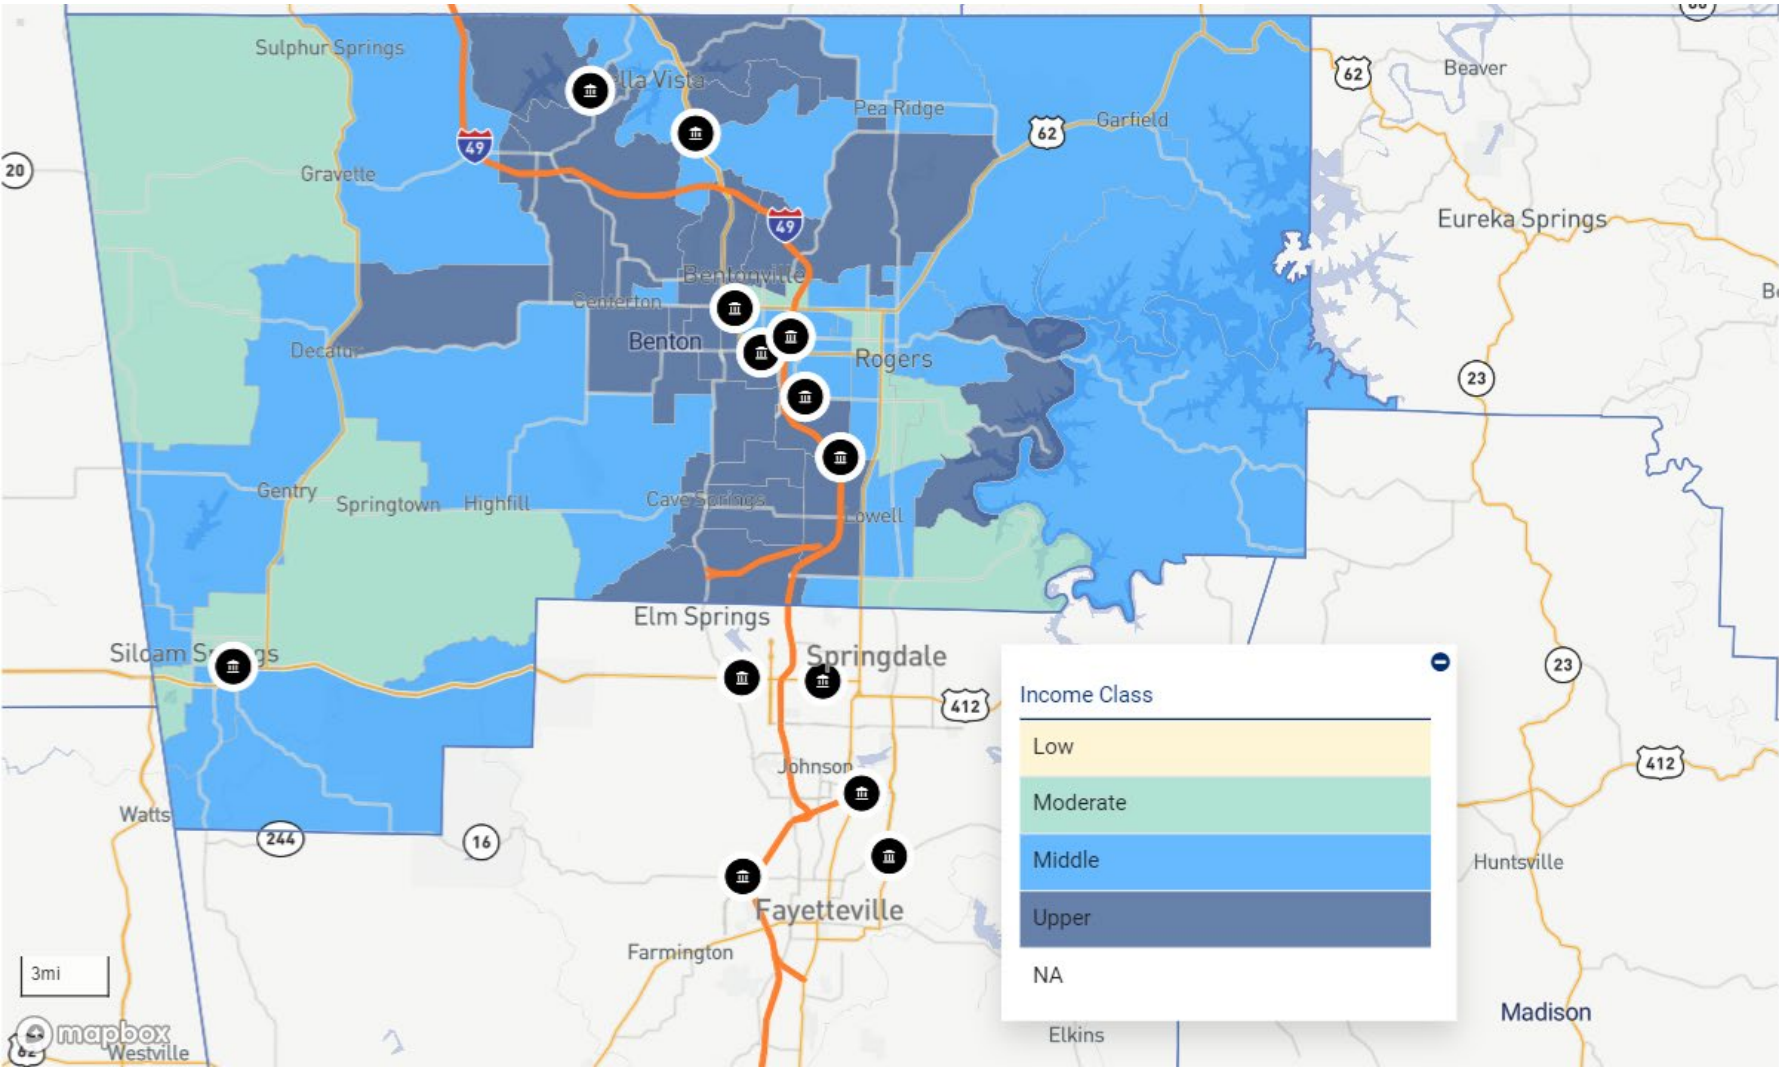

AR – BAXTER COUNTY

AR – BENTON COUNTY

AR – BOONE COUNTY

AR – CLARK COUNTY

AR – CRAWFORD COUNTY

AR – FAULKNER COUNTY

AR – FRANKLIN COUNTY

AR – GARLAND COUNTY

AR – HEMPSTEAD COUNTY

AR – HOT SPRING COUNTY

AR – JOHNSON COUNTY

AR – LOGAN COUNTY

AR – LONOKE COUNTY

AR – MARION COUNTY

AR – MILLER COUNTY

AR – NEWTON COUNTY

FL – CHARLOTTE COUNTY

FL – DUVAL COUNTY

FL – HILLSBOROUGH COUNTY

FL – LEE COUNTY

FL – MANATEE COUNTY

FL – MARION COUNTY

FL – MIAMI-DADE COUNTY

FL – PASCO COUNTY

NC – CLEVELAND COUNTY

NC – DAVIDSON COUNTY

NC – DAVIE COUNTY

NC – FORSYTH COUNTY

NC – GASTON COUNTY

NC – LINCOLN COUNTY

NC – MECKLENBURG COUNTY

NC – NEW HANOVER COUNTY