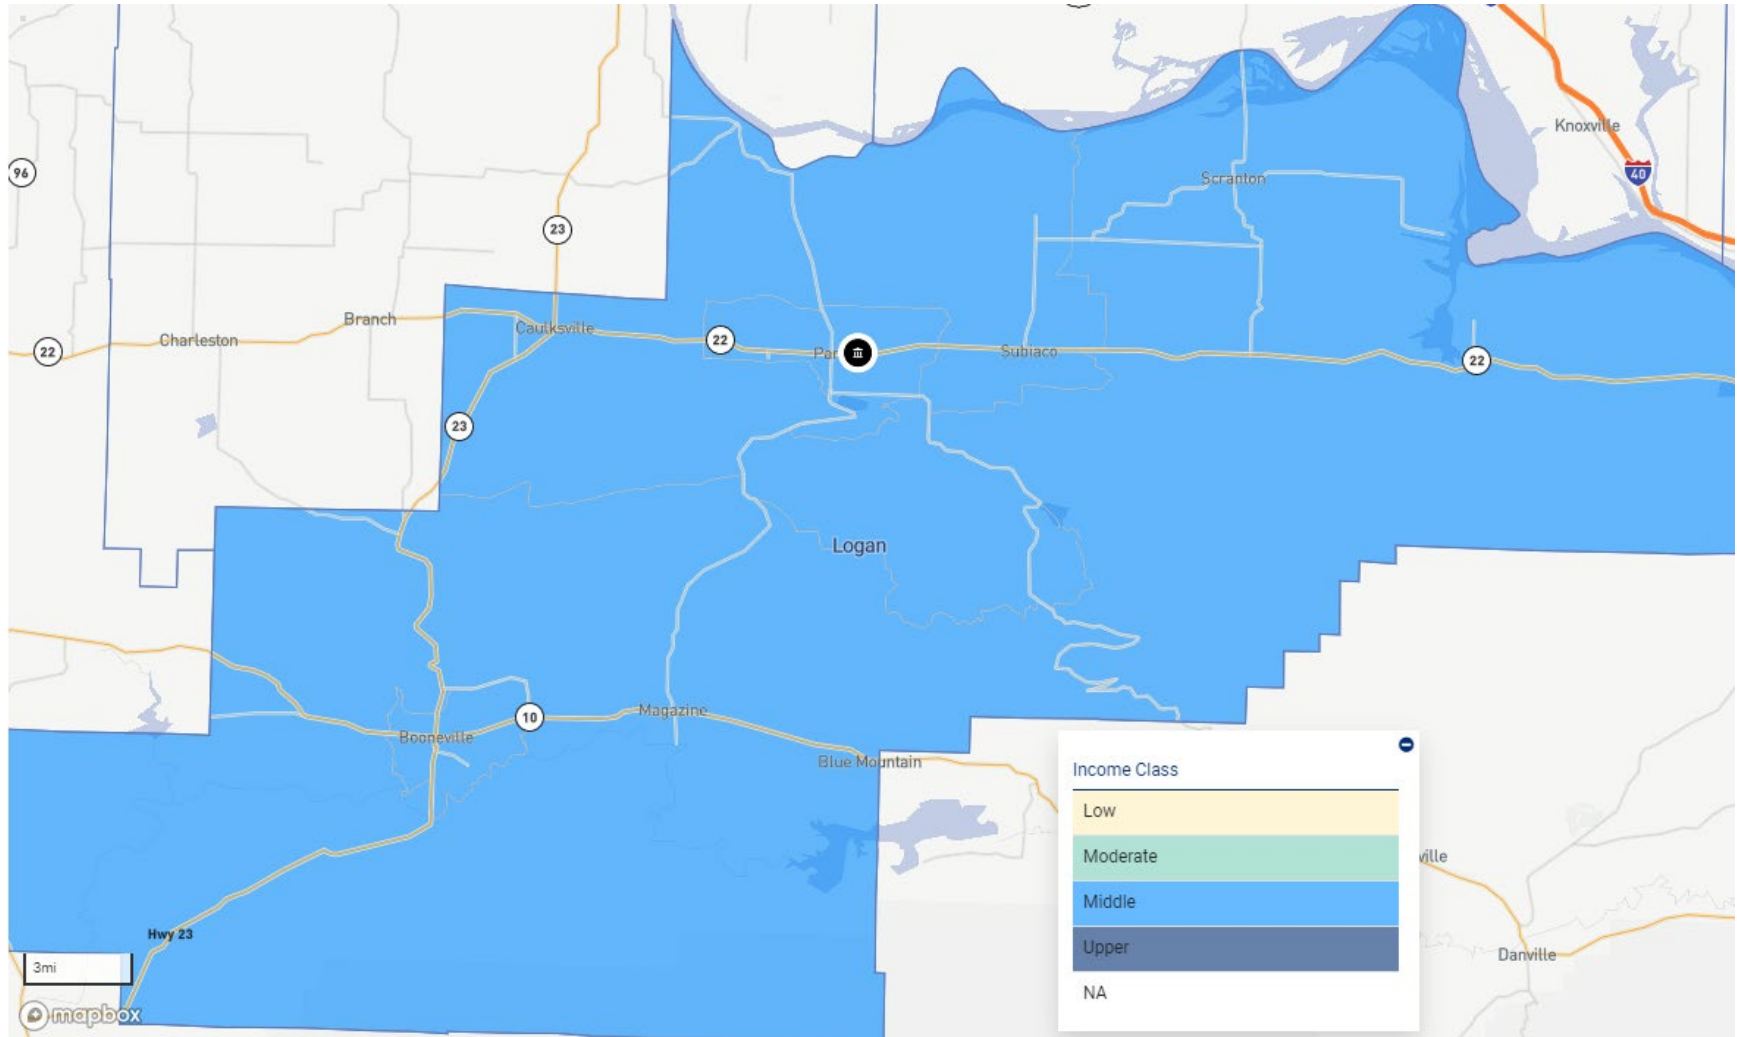

AR – HEMPSTEAD COUNTY

AR – HOT SPRING COUNTY

AR – JOHNSON COUNTY

AR – LOGAN COUNTY

AR – LONOKE COUNTY

AR – MARION COUNTY

AR – MILLER COUNTY

AR – NEWTON COUNTY

AR – POPE COUNTY

AR – PULASKI COUNTY

AR – SALINE COUNTY

AR – SEARCY COUNTY

AR – SEBASTIAN COUNTY

AR – VAN BUREN COUNTY

AR – WASHINGTON COUNTY

FL – BROWARD COUNTY

FL – CHARLOTTE COUNTY

FL – DUVAL COUNTY

FL – HILLSBOROUGH COUNTY

FL – LEE COUNTY

FL – MANATEE COUNTY

FL – MARION COUNTY

FL – MIAMI-DADE COUNTY

FL – PASCO COUNTY

NC – CLEVELAND COUNTY

NC – DAVIDSON COUNTY

NC – DAVIE COUNTY

NC – FORSYTH COUNTY

NC – GASTON COUNTY

NC – LINCOLN COUNTY

NC – MECKLENBURG COUNTY

NC – NEW HANOVER COUNTY