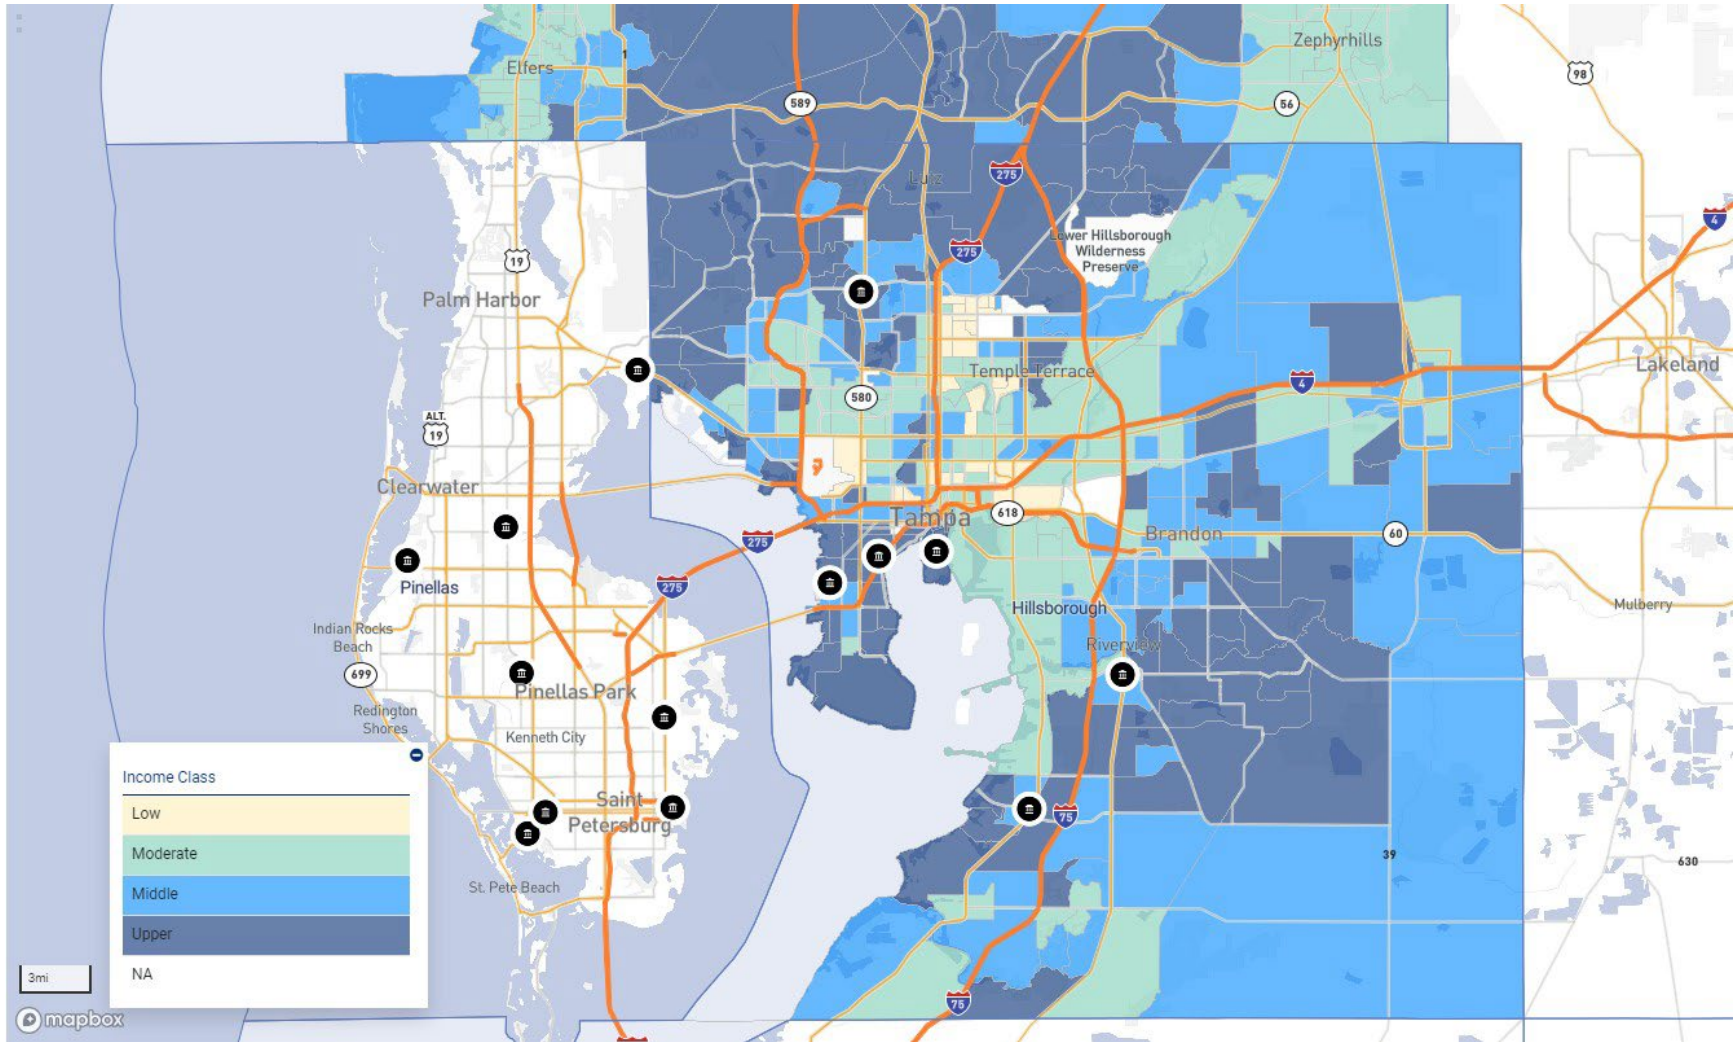

FL – HILLSBOROUGH COUNTY