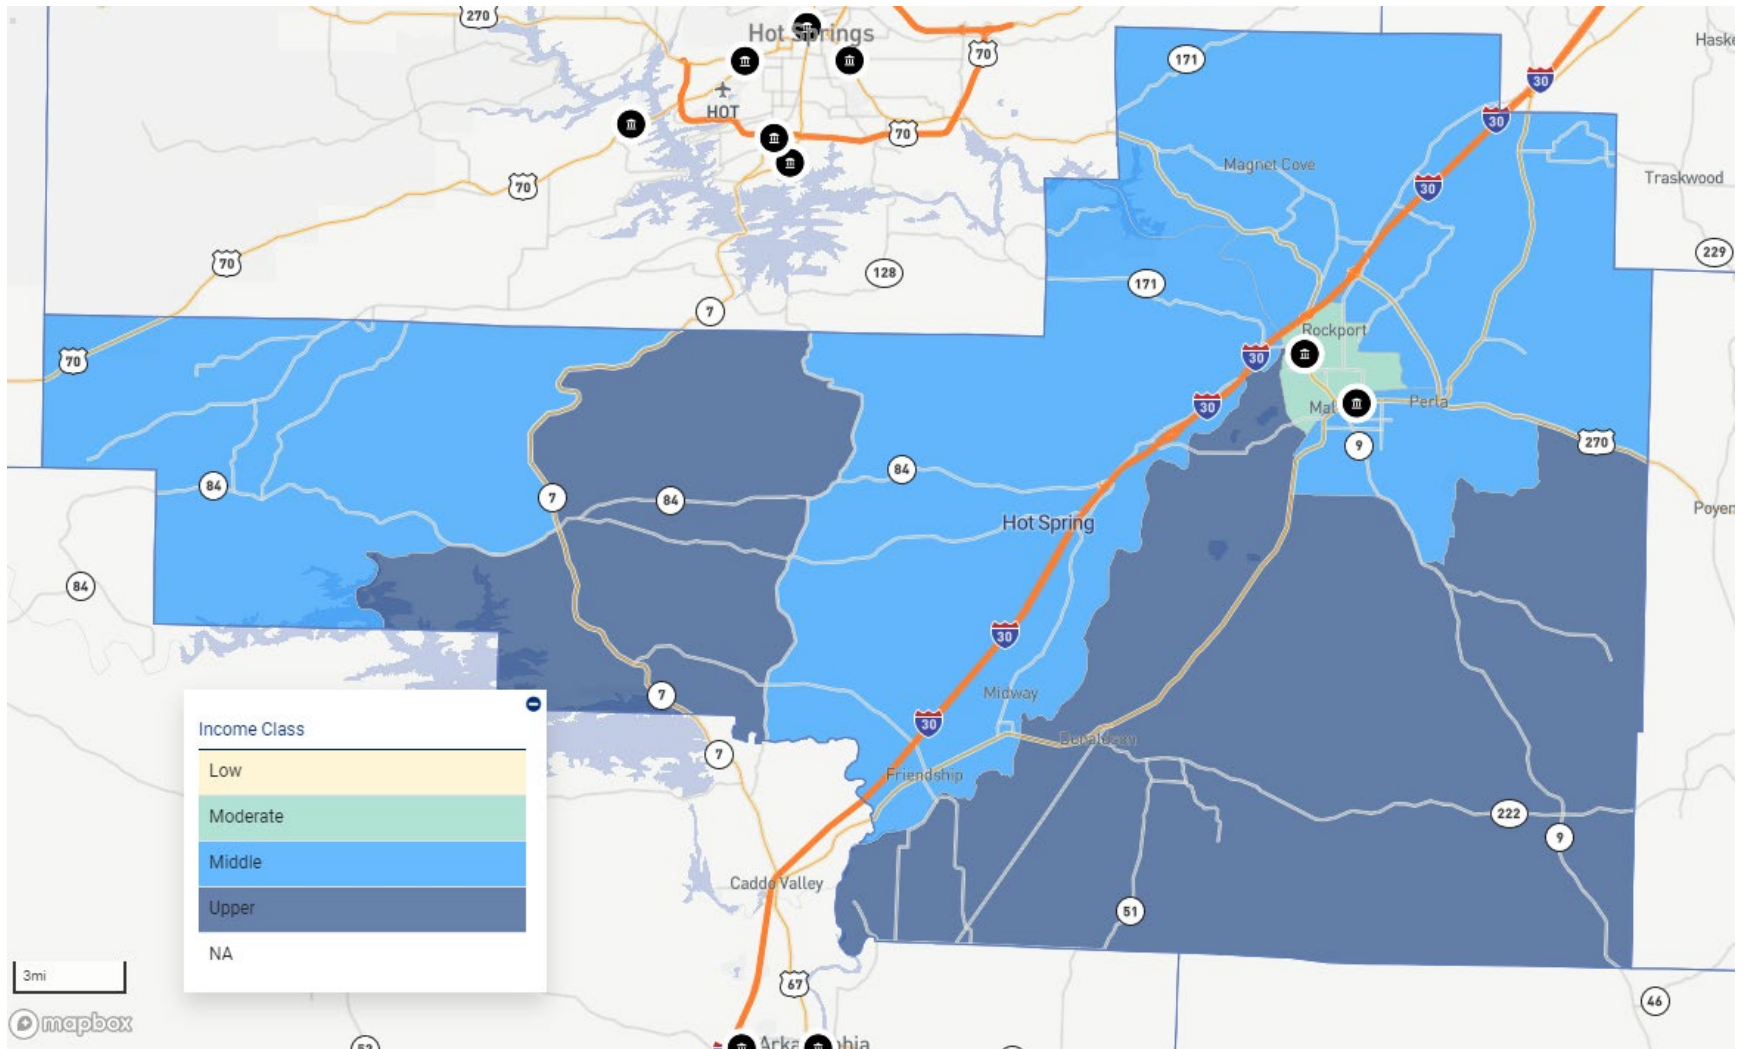

AR – BAXTER COUNTY

AR – BENTON COUNTY

AR – BOONE COUNTY

AR – CLARK COUNTY

AR – CRAWFORD COUNTY

AR – FAULKNER COUNTY

AR – FRANKLIN COUNTY

AR – GARLAND COUNTY

AR – HEMPSTEAD COUNTY

AR – HOT SPRING COUNTY

AR – JOHNSON COUNTY

AR – LOGAN COUNTY

AR – LONOKE COUNTY

AR – MARION COUNTY

AR – MILLER COUNTY

AR – NEWTON COUNTY

AR – POPE COUNTY

AR – PULASKI COUNTY

AR – SALINE COUNTY

AR – SEARCY COUNTY

AR – SEBASTIAN COUNTY

AR – VAN BUREN COUNTY

AR – WASHINGTON COUNTY