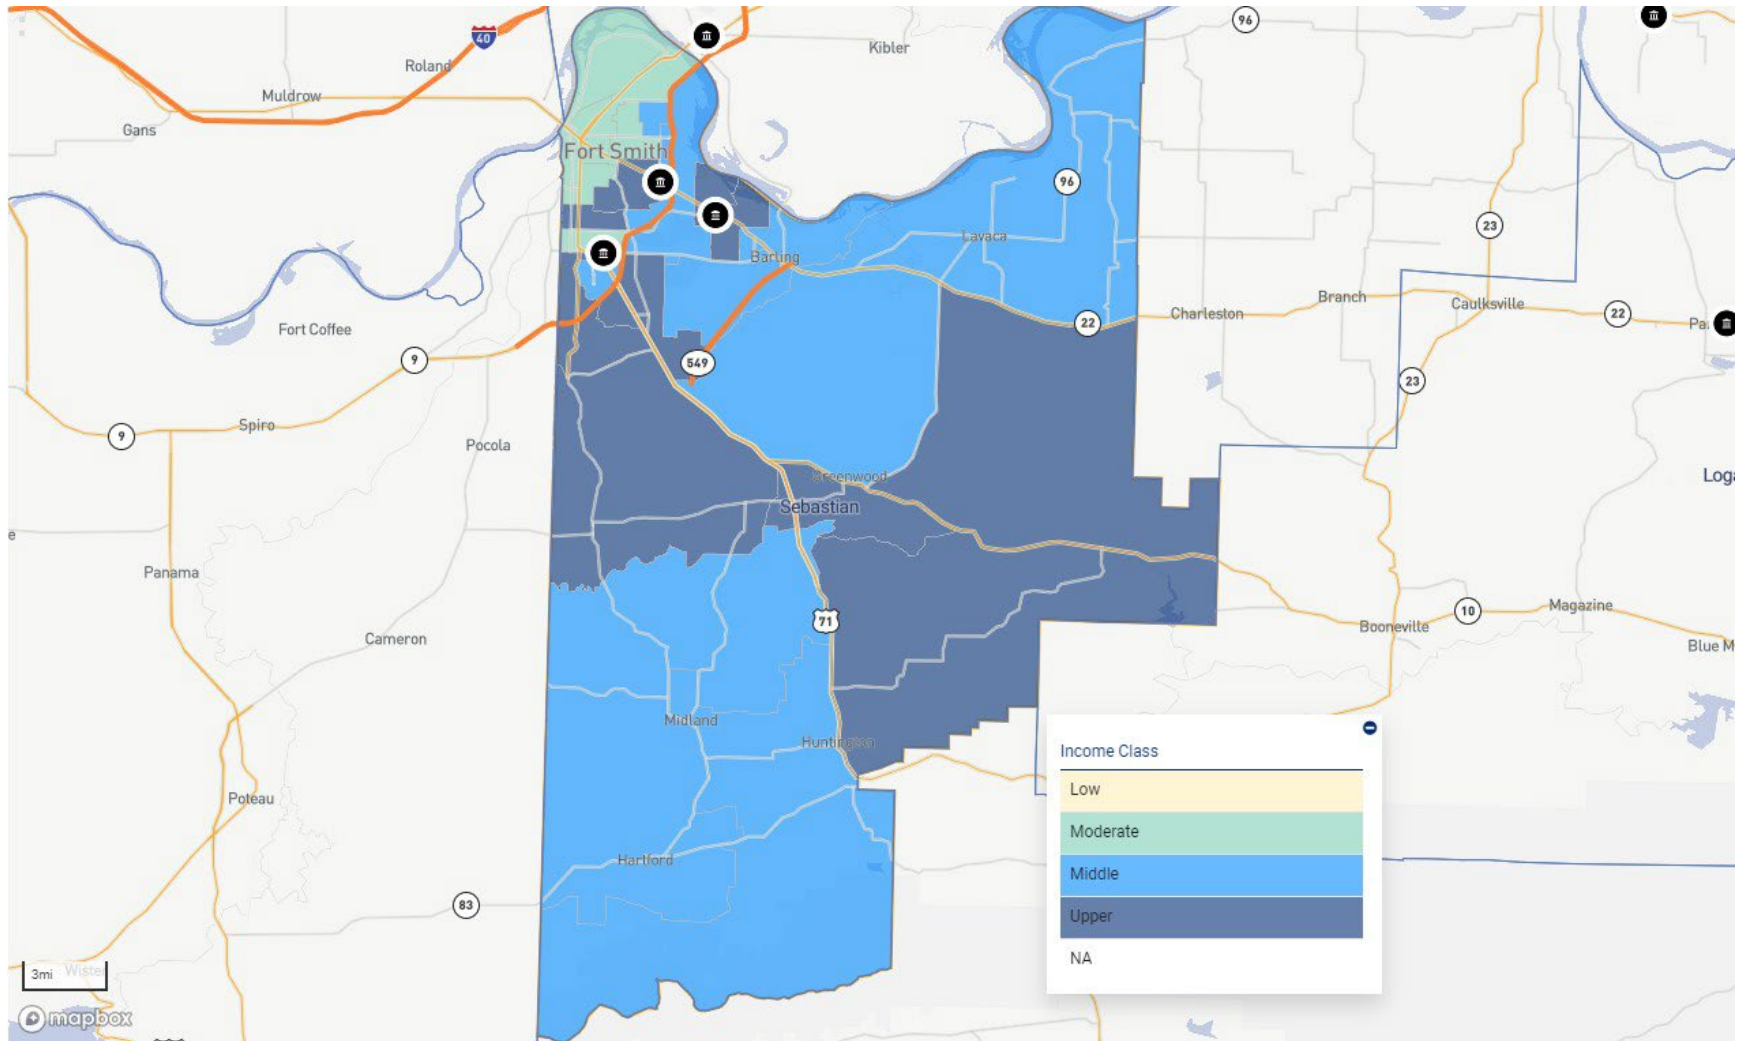

AR – HEMPSTEAD COUNTY

AR – HOT SPRING COUNTY

AR – JOHNSON COUNTY

AR – LOGAN COUNTY

AR – LONOKE COUNTY

AR – MARION COUNTY

AR – MILLER COUNTY

AR – NEWTON COUNTY

AR – POPE COUNTY

AR – PULASKI COUNTY

AR – SALINE COUNTY

AR – SEARCY COUNTY

AR – SEBASTIAN COUNTY

AR – VAN BUREN COUNTY

AR – WASHINGTON COUNTY