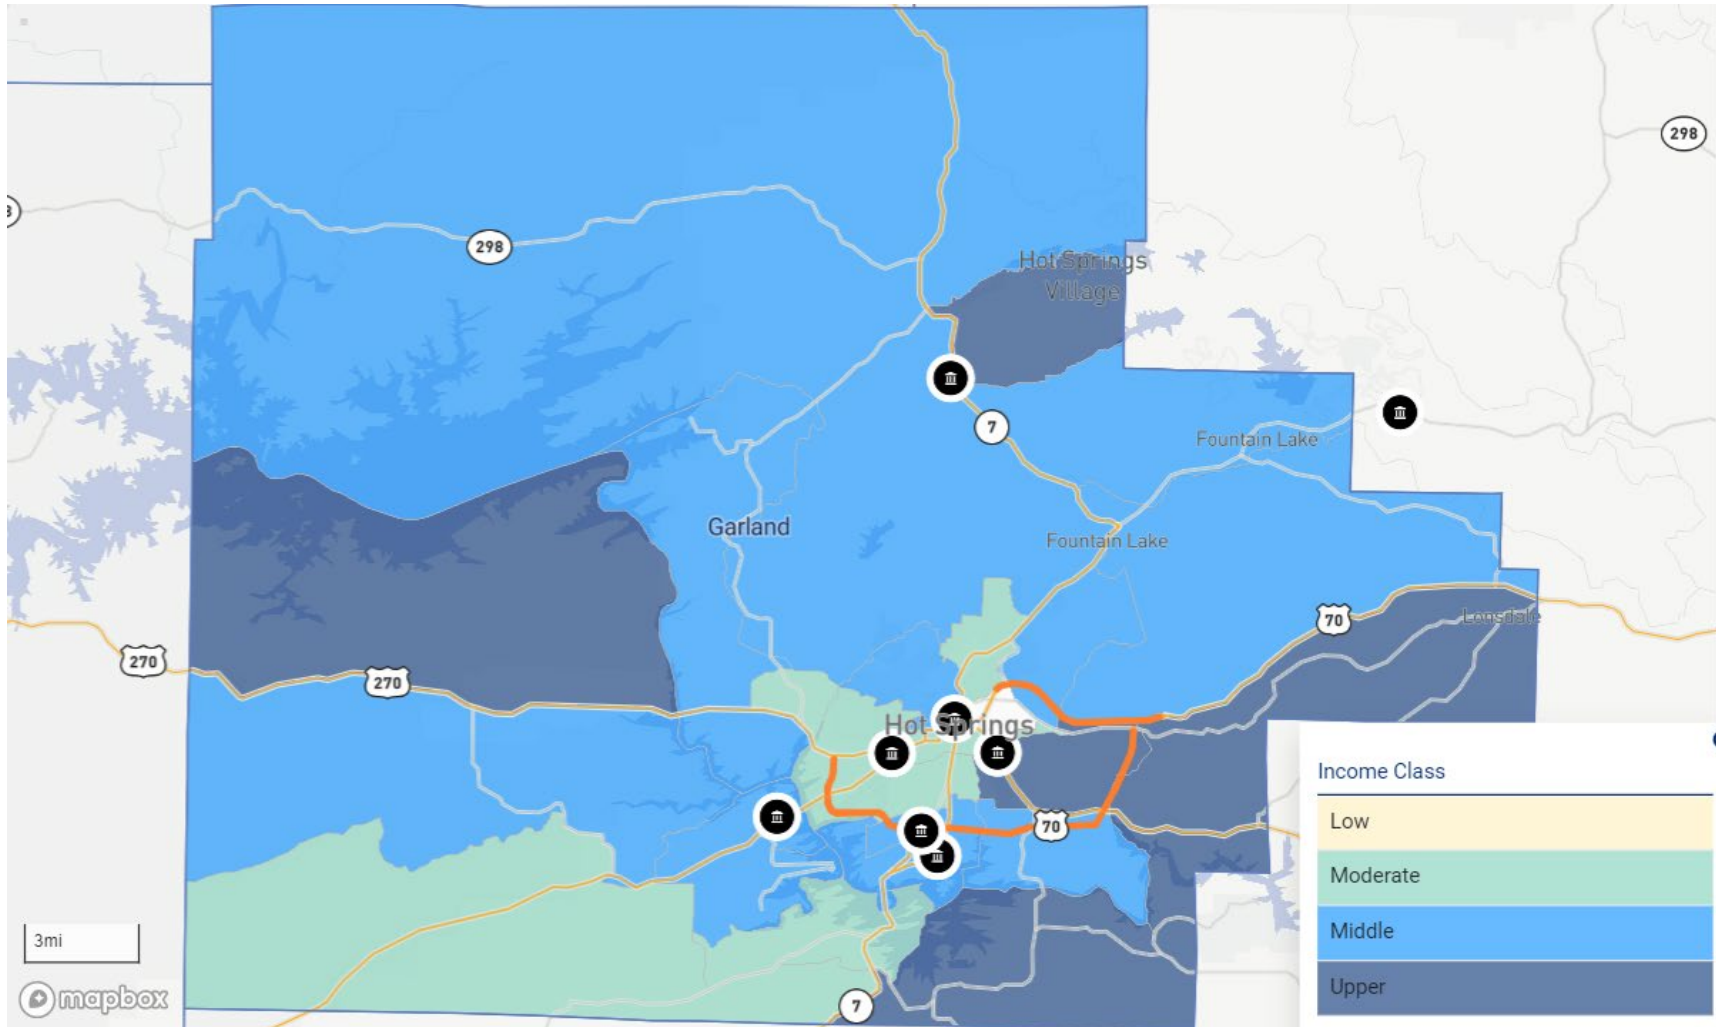

AR – BAXTER COUNTY

AR – BENTON COUNTY

AR – BOONE COUNTY

AR – CLARK COUNTY

AR – CRAWFORD COUNTY

AR – FAULKNER COUNTY

AR – FRANKLIN COUNTY

AR – GARLAND COUNTY

AR – HEMPSTEAD COUNTY

AR – HOT SPRING COUNTY

AR – JOHNSON COUNTY

AR – LOGAN COUNTY

AR – LONOKE COUNTY

AR – MARION COUNTY

AR – MILLER COUNTY

AR – NEWTON COUNTY

AR – POPE COUNTY

AR – PULASKI COUNTY

AR – SALINE COUNTY

AR – SEARCY COUNTY

AR – SEBASTIAN COUNTY

AR – VAN BUREN COUNTY

AR – WASHINGTON COUNTY