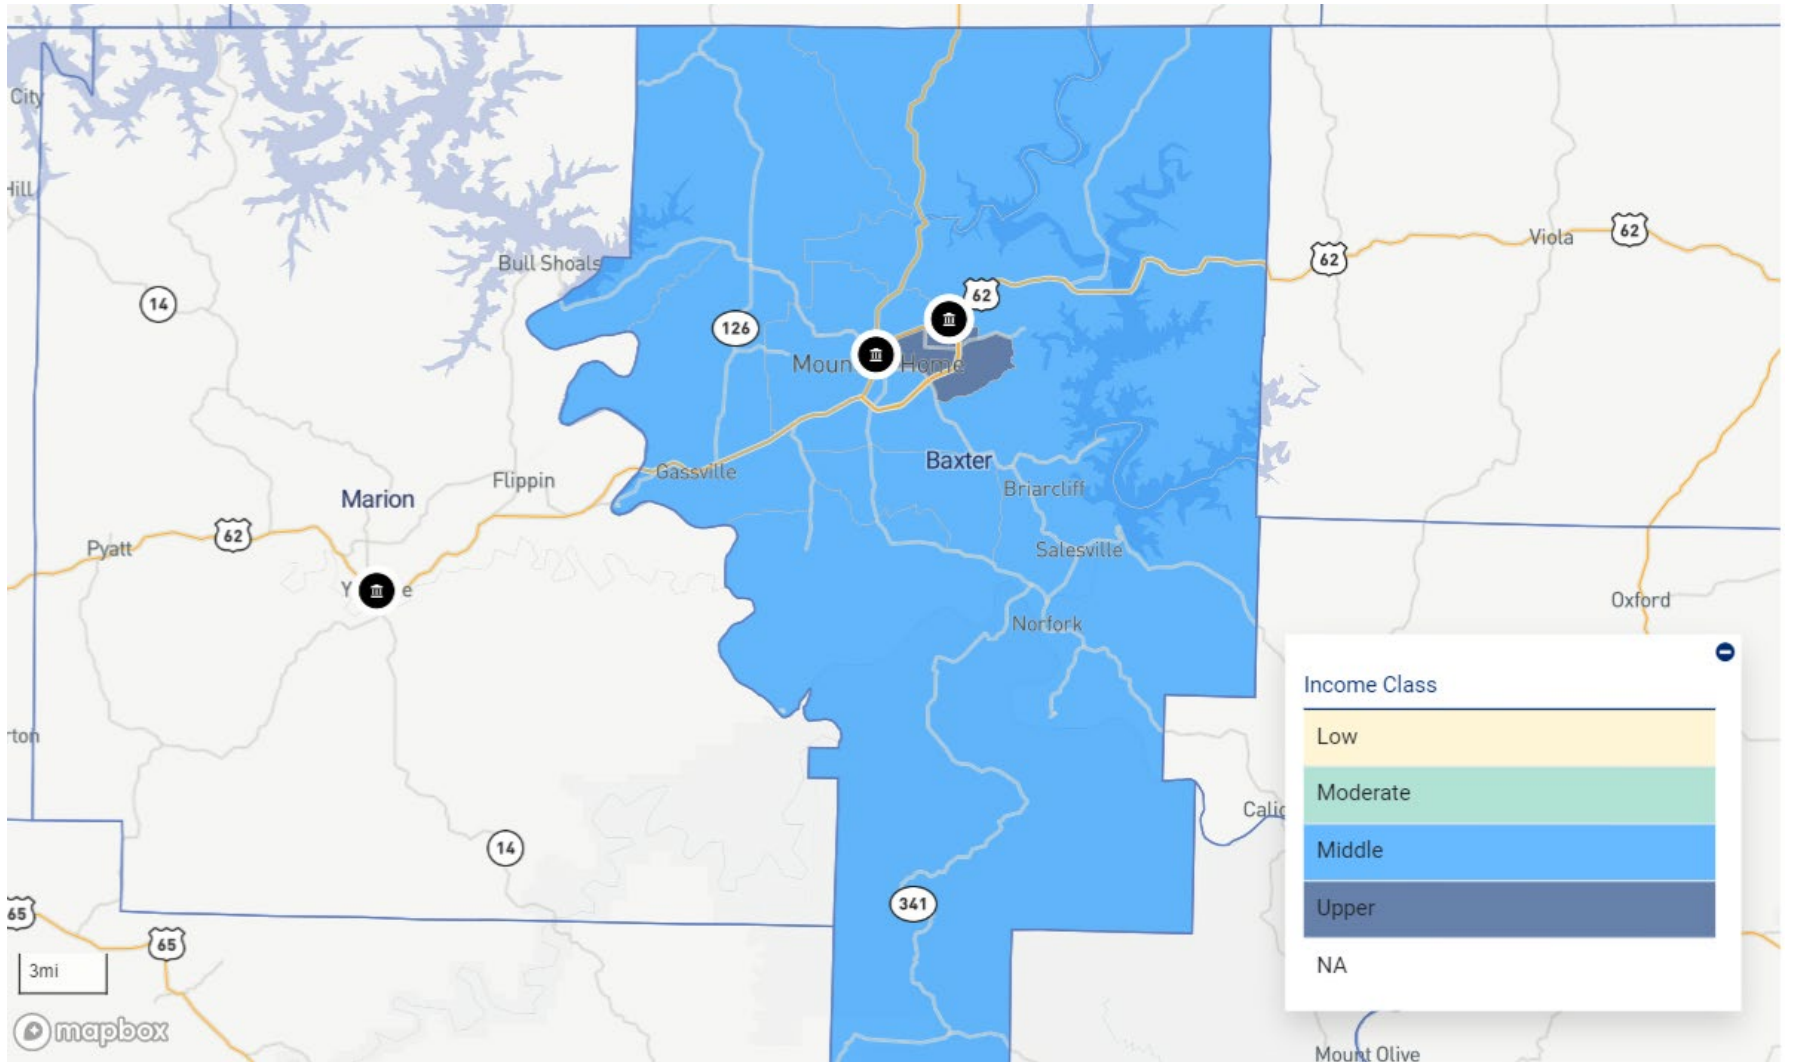

AR – BAXTER COUNTY

AR – BENTON COUNTY

AR – BOONE COUNTY

AR – CLARK COUNTY

AR – CRAWFORD COUNTY

AR – FAULKNER COUNTY

AR – FRANKLIN COUNTY

AR – GARLAND COUNTY

AR – HEMPSTEAD COUNTY

AR – HOT SPRING COUNTY

AR – JOHNSON COUNTY

AR – LOGAN COUNTY

AR – LONOKE COUNTY

AR – MARION COUNTY

AR – MILLER COUNTY

AR – NEWTON COUNTY

AR – POPE COUNTY

AR – PULASKI COUNTY

AR – SALINE COUNTY

AR – SEARCY COUNTY

AR – SEBASTIAN COUNTY

AR – VAN BUREN COUNTY

AR – WASHINGTON COUNTY