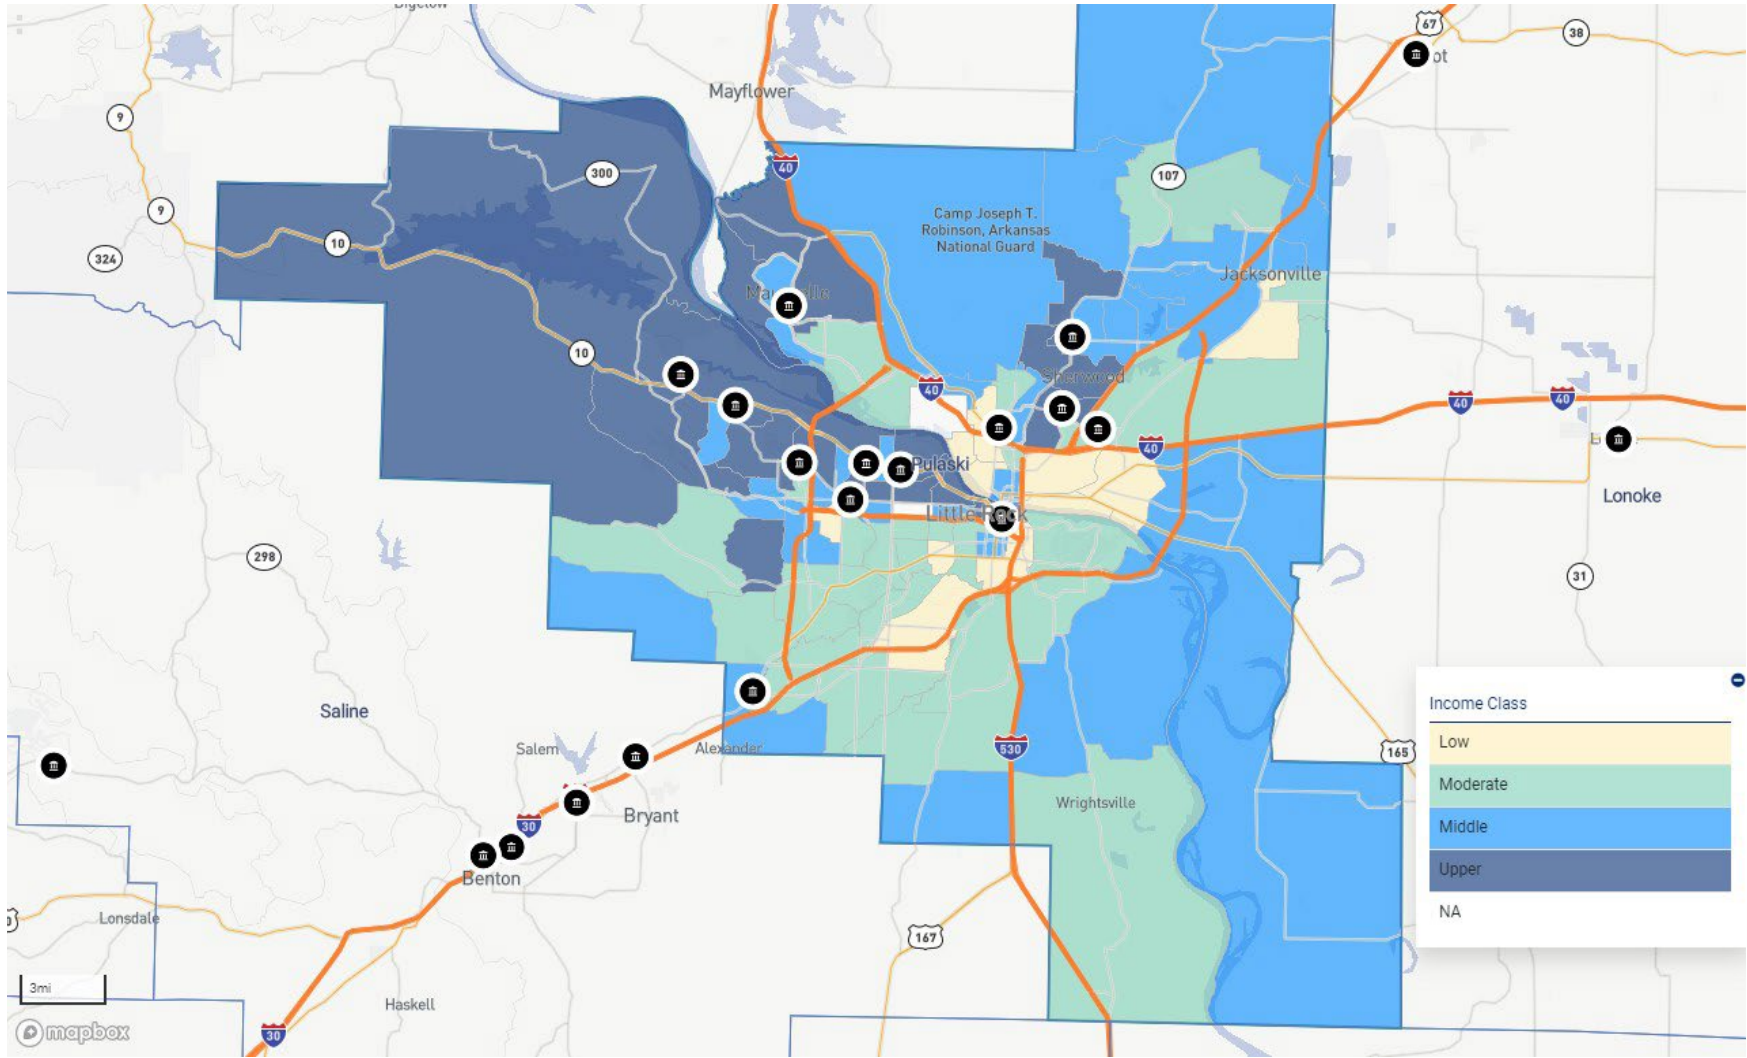

AR – BAXTER COUNTY

AR – BENTON COUNTY

AR – BOONE COUNTY

AR – CLARK COUNTY

AR – CRAWFORD COUNTY

AR – FAULKNER COUNTY

AR – FRANKLIN COUNTY

AR – GARLAND COUNTY

AR – HEMPSTEAD COUNTY

AR – HOT SPRING COUNTY

AR – JOHNSON COUNTY

AR – LOGAN COUNTY

AR – LONOKE COUNTY

AR – MARION COUNTY

AR – MILLER COUNTY

AR – NEWTON COUNTY

AR – POPE COUNTY

AR – PULASKI COUNTY

AR – SALINE COUNTY

AR – SEARCY COUNTY

AR – SEBASTIAN COUNTY

AR – VAN BUREN COUNTY

AR – WASHINGTON COUNTY