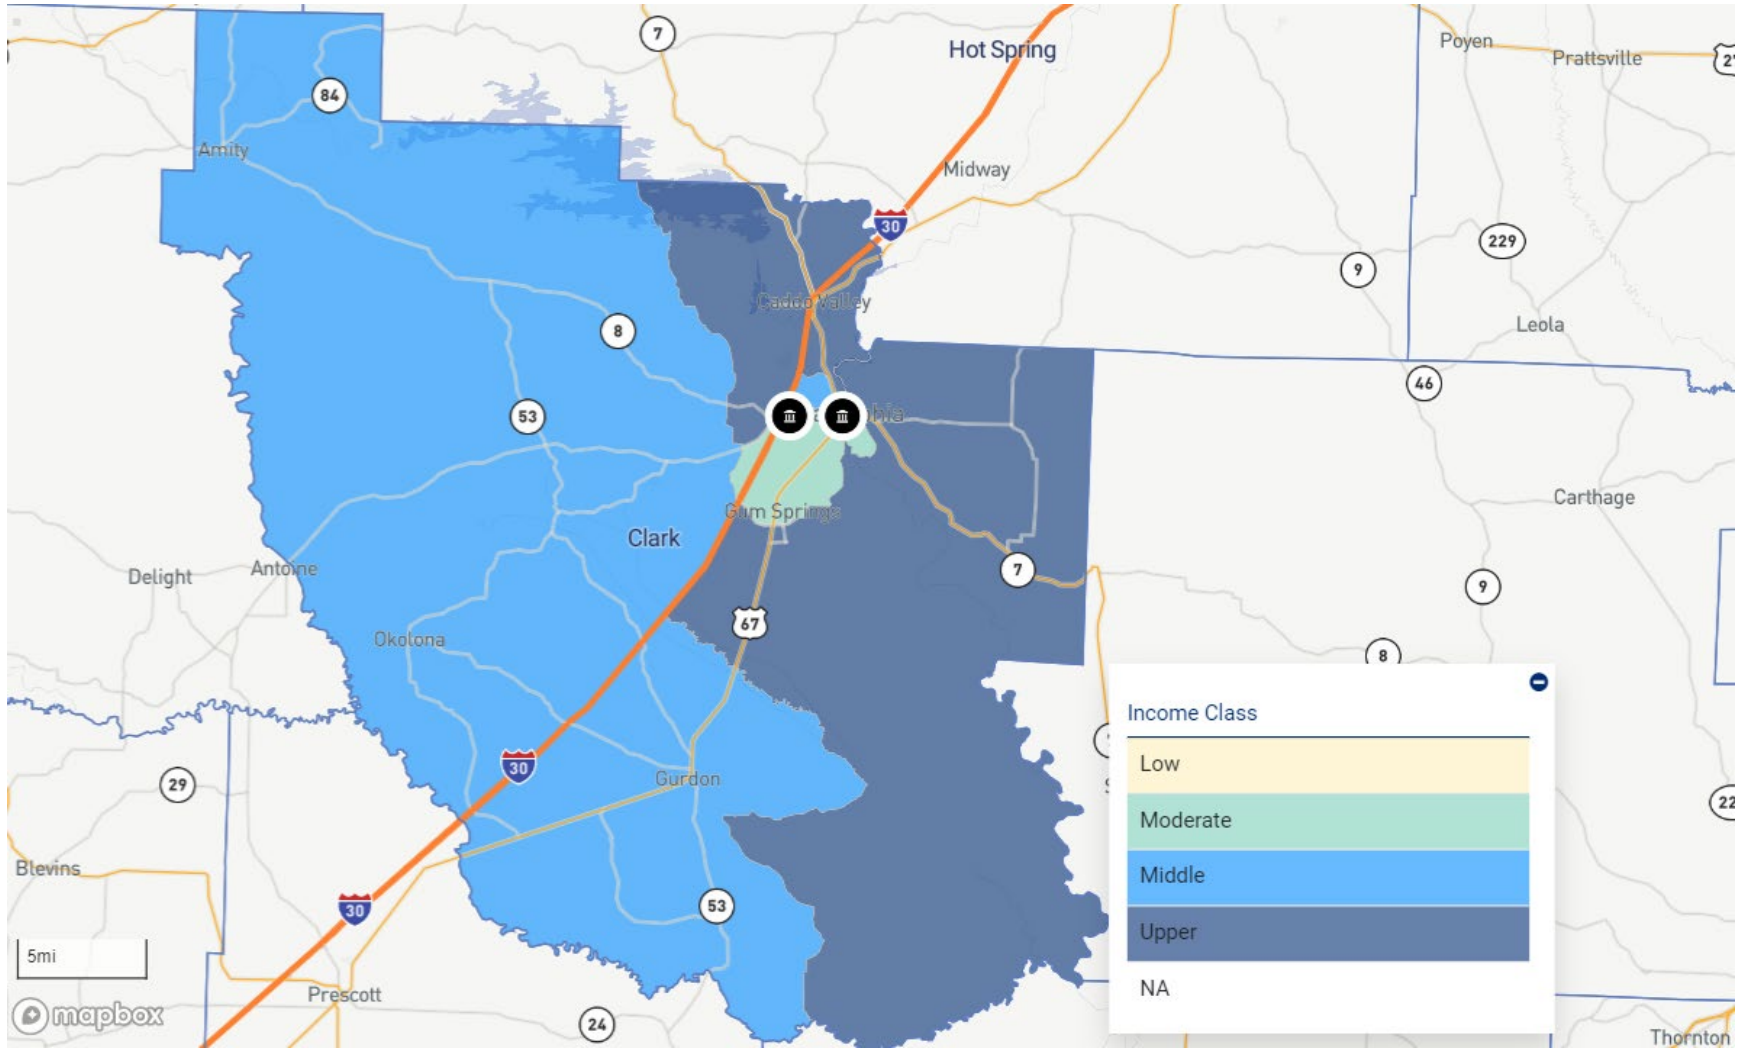

AR – BAXTER COUNTY

AR – BENTON COUNTY

AR – BOONE COUNTY

AR – CLARK COUNTY

AR – CRAWFORD COUNTY

AR – FAULKNER COUNTY

AR – FRANKLIN COUNTY

AR – GARLAND COUNTY

AR – HEMPSTEAD COUNTY

AR – HOT SPRING COUNTY

AR – JOHNSON COUNTY

AR – LOGAN COUNTY

AR – LONOKE COUNTY

AR – MARION COUNTY

AR – MILLER COUNTY

AR – NEWTON COUNTY

AR – POPE COUNTY

AR – PULASKI COUNTY

AR – SALINE COUNTY

AR – SEARCY COUNTY

AR – SEBASTIAN COUNTY

AR – VAN BUREN COUNTY

AR – WASHINGTON COUNTY