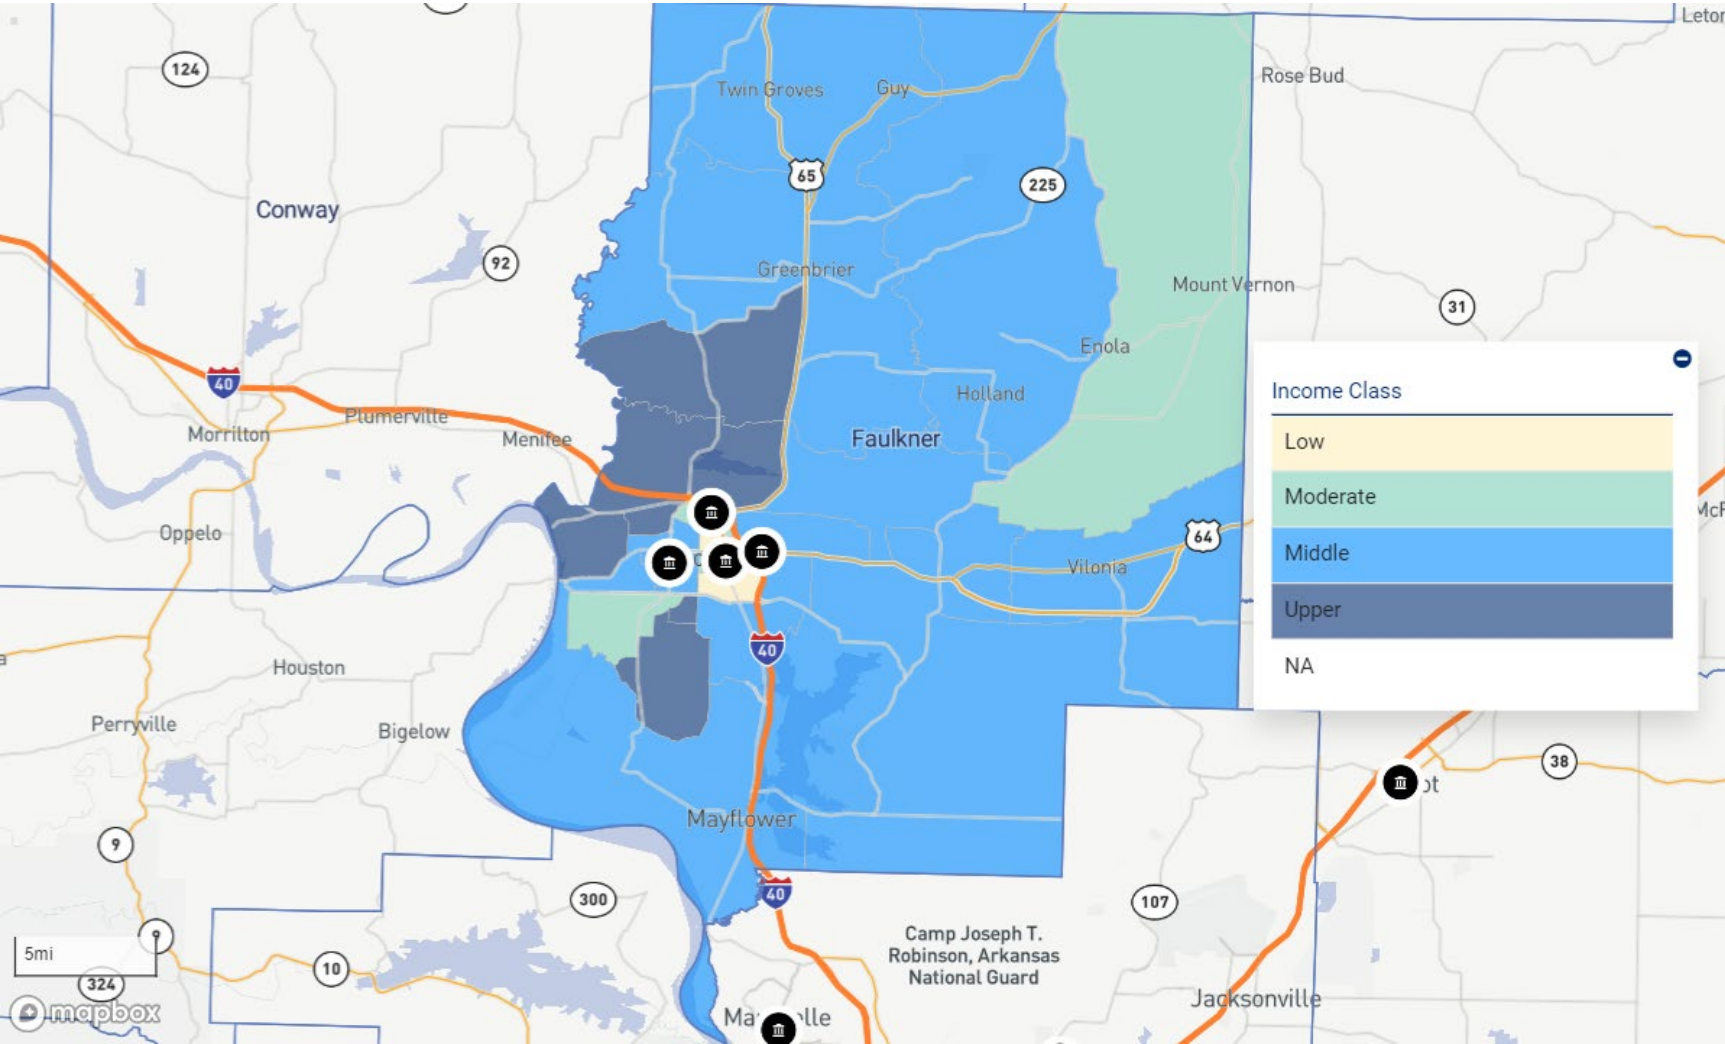

AR – BAXTER COUNTY

AR – BENTON COUNTY

AR – BOONE COUNTY

AR – CLARK COUNTY

AR – CRAWFORD COUNTY

AR – FAULKNER COUNTY

AR – FRANKLIN COUNTY

AR – GARLAND COUNTY

AR – HEMPSTEAD COUNTY

AR – HOT SPRING COUNTY

AR – JOHNSON COUNTY

AR – LOGAN COUNTY

AR – LONOKE COUNTY

AR – MARION COUNTY

AR – MILLER COUNTY

AR – NEWTON COUNTY

AR – POPE COUNTY

AR – PULASKI COUNTY

AR – SALINE COUNTY

AR – SEARCY COUNTY

AR – SEBASTIAN COUNTY

AR – VAN BUREN COUNTY

AR – WASHINGTON COUNTY