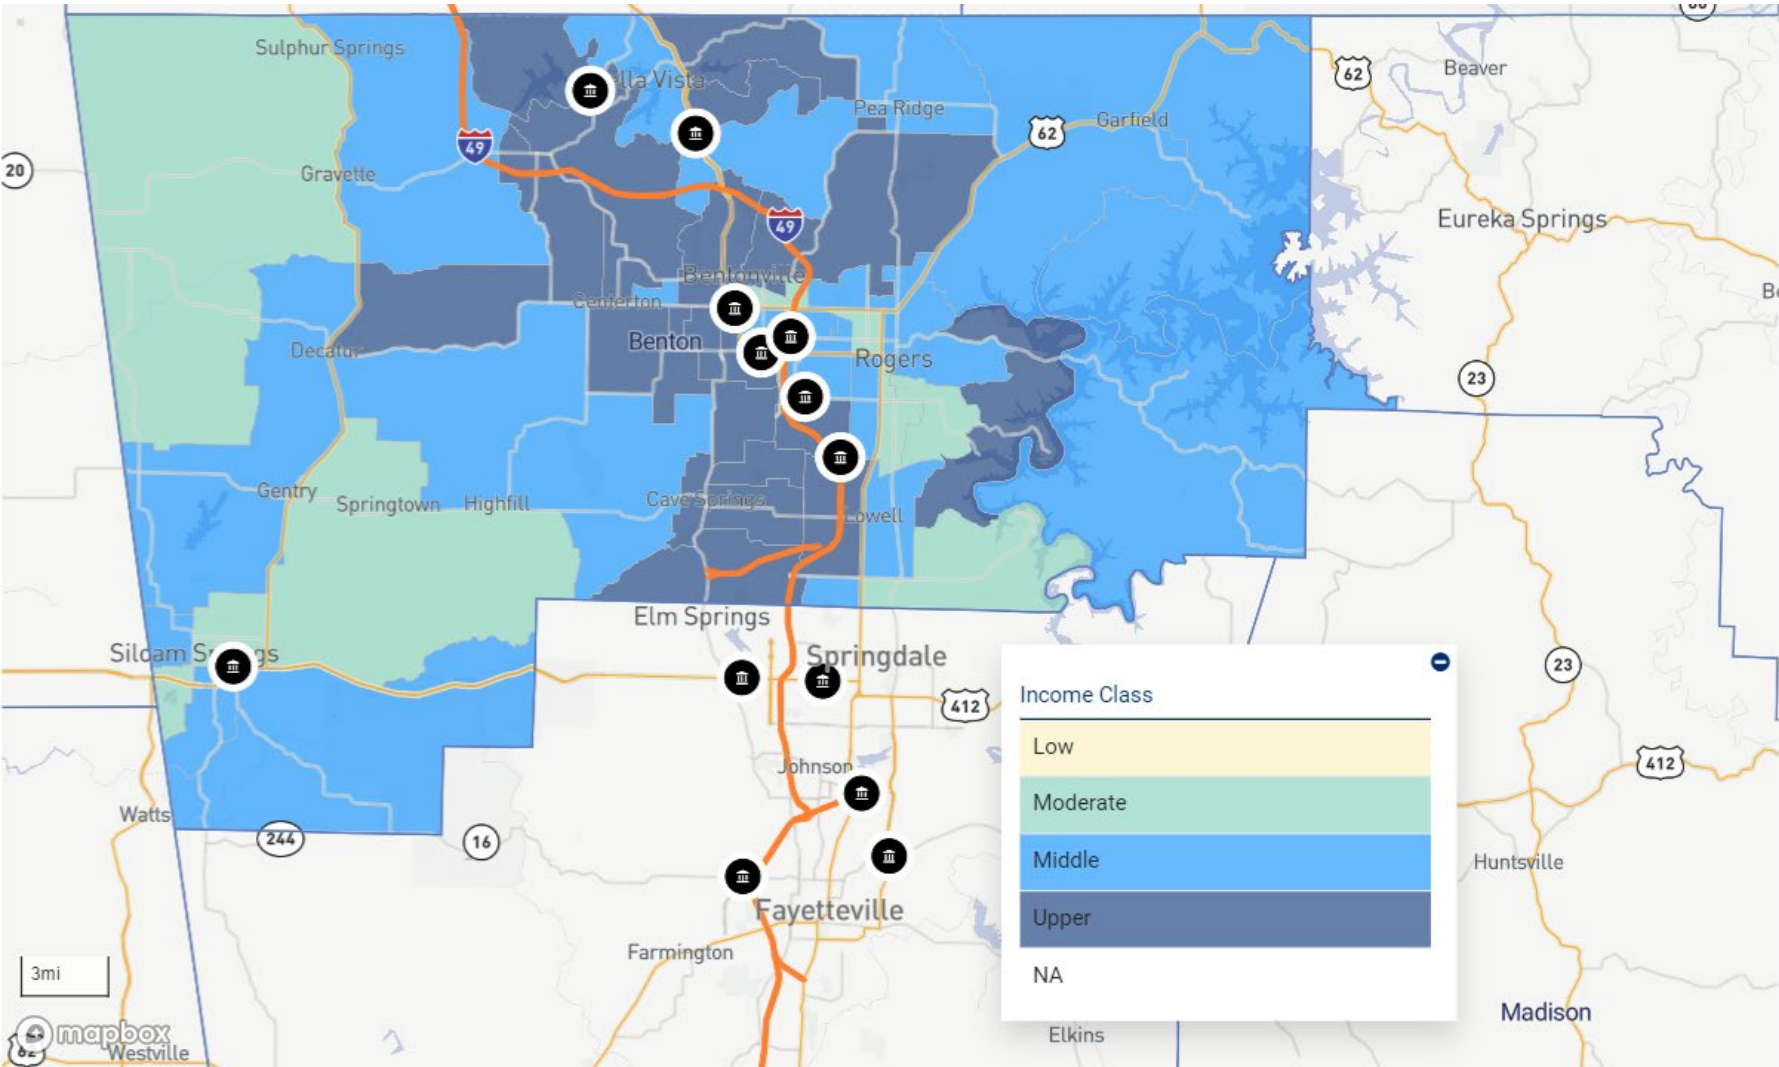

AR – BAXTER COUNTY

AR – BENTON COUNTY

AR – BOONE COUNTY

AR – CLARK COUNTY

AR – CRAWFORD COUNTY

AR – FAULKNER COUNTY

AR – FRANKLIN COUNTY

AR – GARLAND COUNTY

AR – HEMPSTEAD COUNTY

AR – HOT SPRING COUNTY

AR – JOHNSON COUNTY

AR – LOGAN COUNTY

AR – LONOKE COUNTY

AR – MARION COUNTY

AR – MILLER COUNTY

AR – NEWTON COUNTY

AR – POPE COUNTY

AR – PULASKI COUNTY

AR – SALINE COUNTY

AR – SEARCY COUNTY

AR – SEBASTIAN COUNTY

AR – VAN BUREN COUNTY

AR – WASHINGTON COUNTY