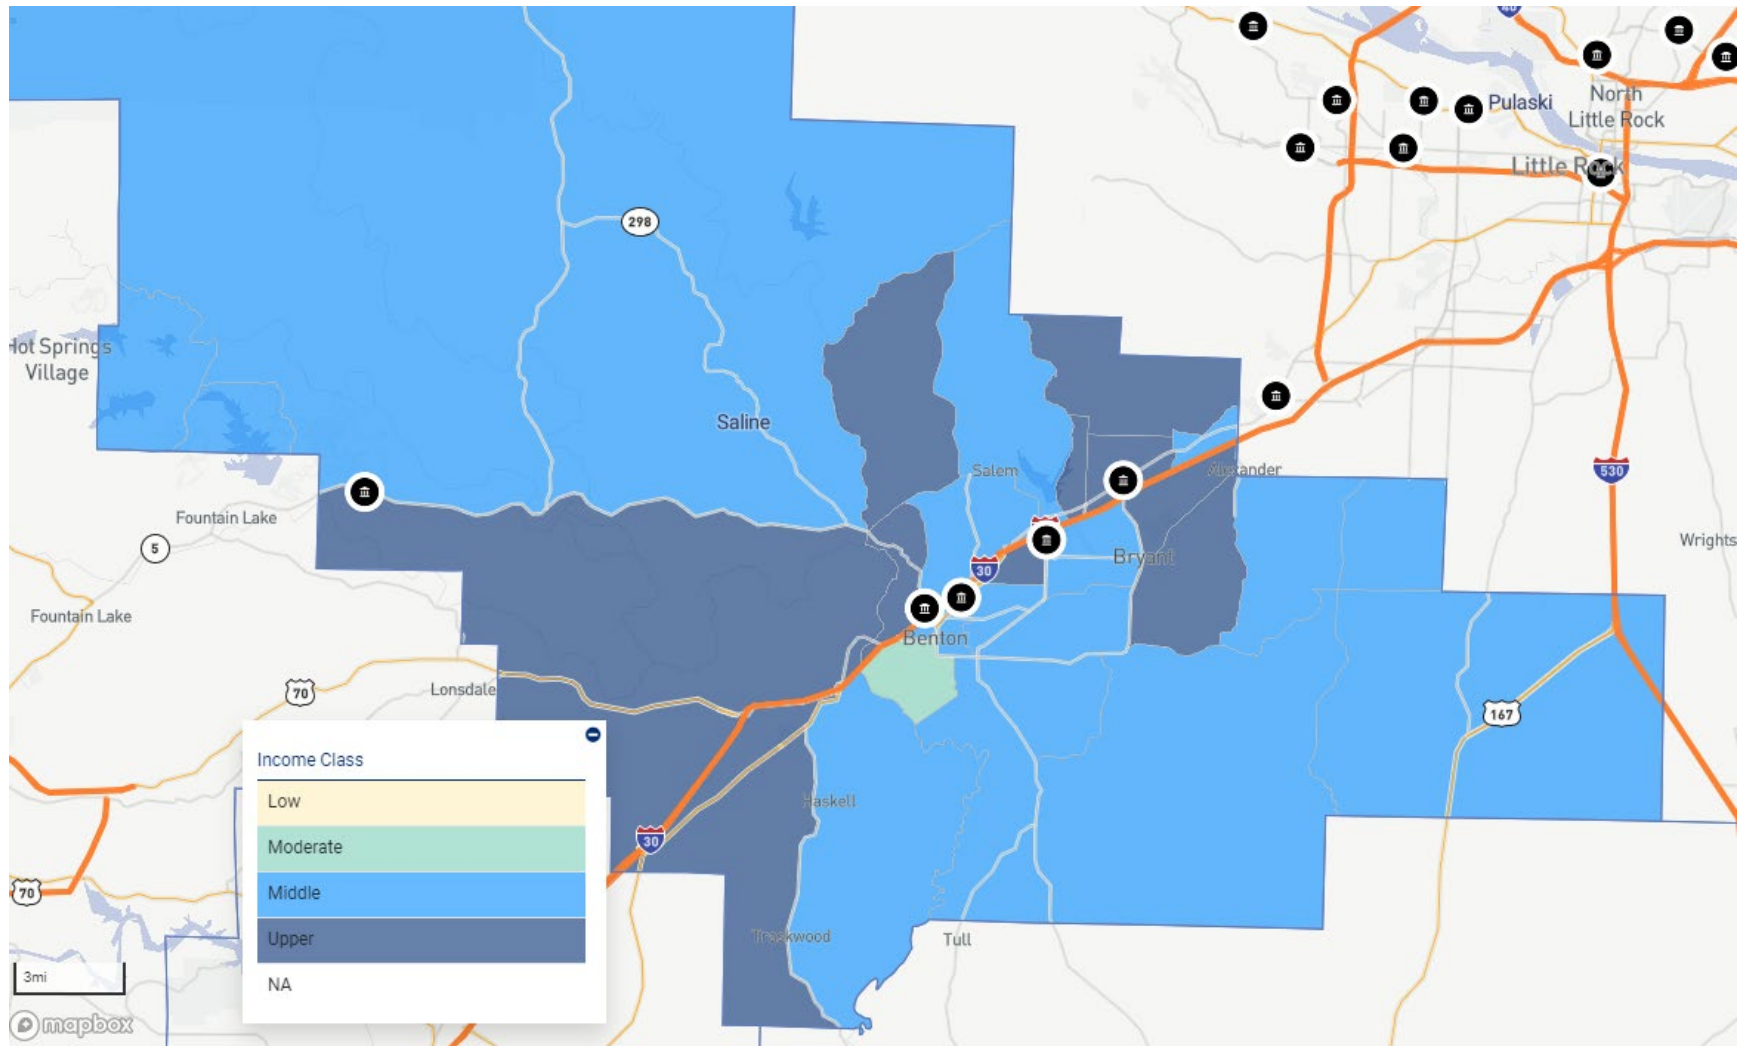

AR – BAXTER COUNTY

AR – BENTON COUNTY

AR – BOONE COUNTY

AR – CLARK COUNTY

AR – CRAWFORD COUNTY

AR – FAULKNER COUNTY

AR – FRANKLIN COUNTY

AR – GARLAND COUNTY

AR – HEMPSTEAD COUNTY

AR – HOT SPRING COUNTY

AR – JOHNSON COUNTY

AR – LOGAN COUNTY

AR – LONOKE COUNTY

AR – MARION COUNTY

AR – MILLER COUNTY

AR – NEWTON COUNTY

AR – POPE COUNTY

AR – PULASKI COUNTY

AR – SALINE COUNTY

AR – SEARCY COUNTY

AR – SEBASTIAN COUNTY

AR – VAN BUREN COUNTY

AR – WASHINGTON COUNTY