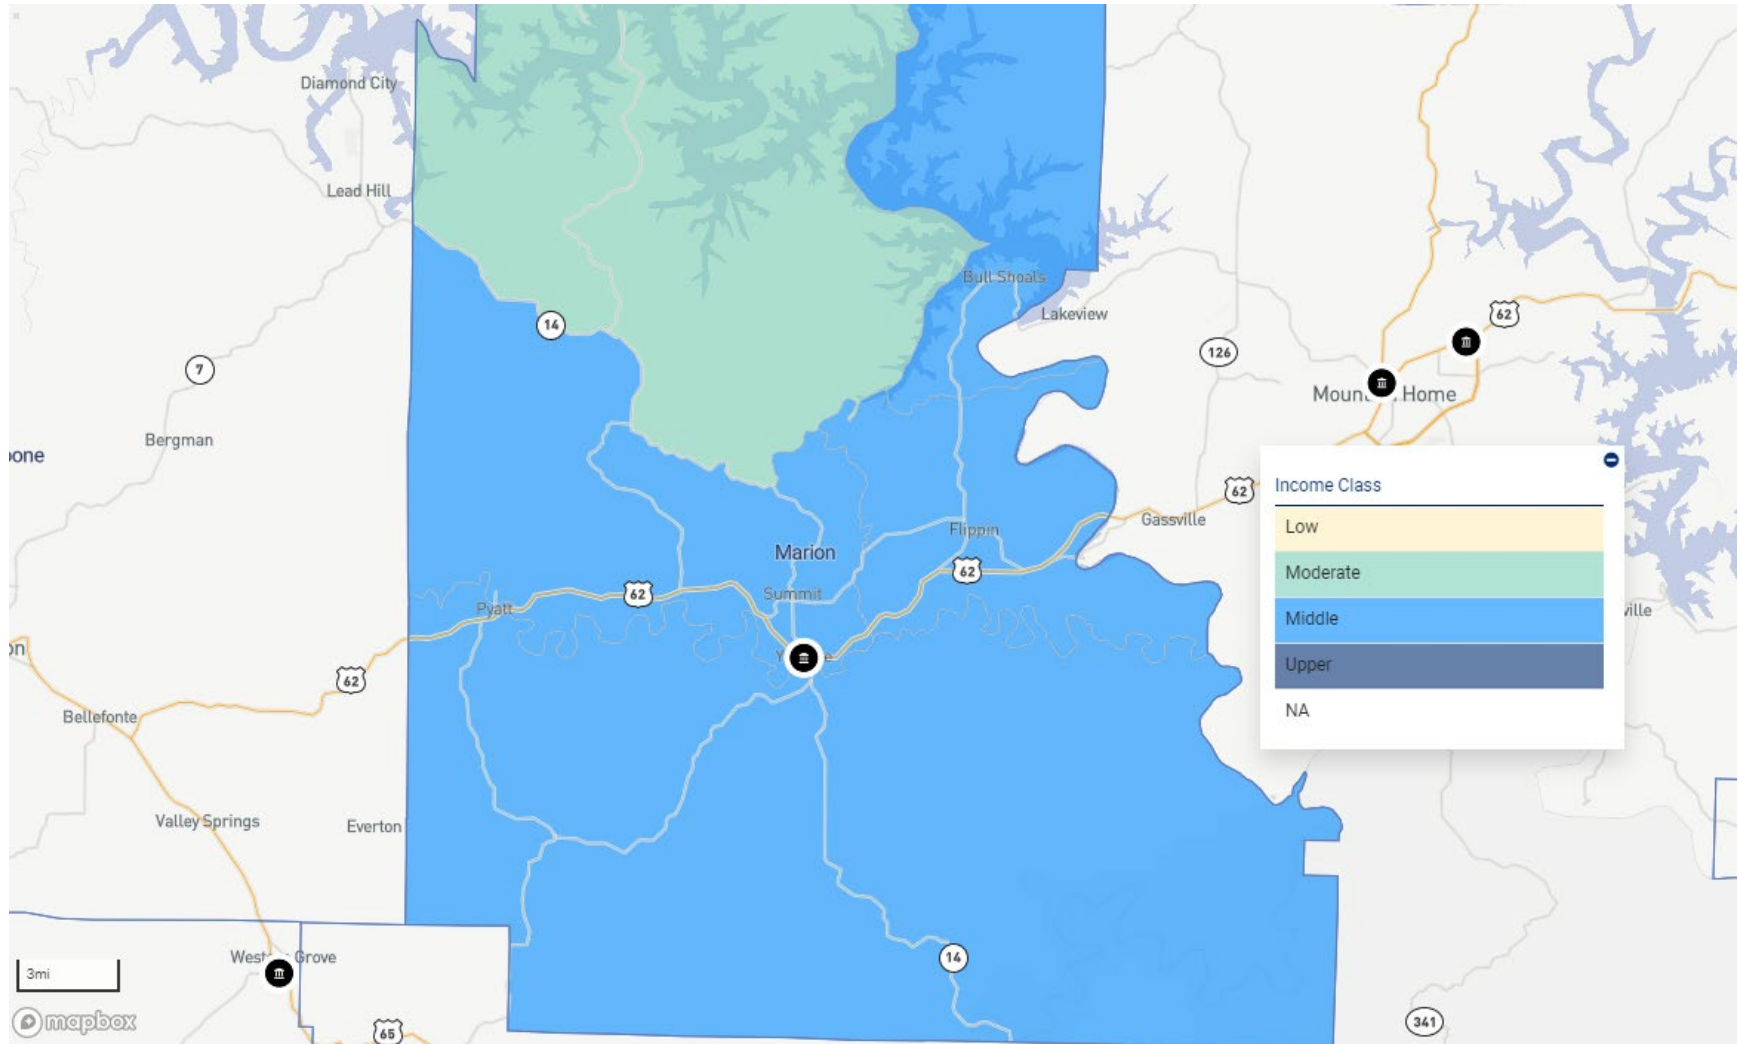

AR – BAXTER COUNTY

AR – BENTON COUNTY

AR – BOONE COUNTY

AR – CLARK COUNTY

AR – CRAWFORD COUNTY

AR – FAULKNER COUNTY

AR – FRANKLIN COUNTY

AR – GARLAND COUNTY

AR – HEMPSTEAD COUNTY

AR – HOT SPRING COUNTY

AR – JOHNSON COUNTY

AR – LOGAN COUNTY

AR – LONOKE COUNTY

AR – MARION COUNTY

AR – MILLER COUNTY

AR – NEWTON COUNTY

AR – POPE COUNTY

AR – PULASKI COUNTY

AR – SALINE COUNTY

AR – SEARCY COUNTY

AR – SEBASTIAN COUNTY

AR – VAN BUREN COUNTY

AR – WASHINGTON COUNTY