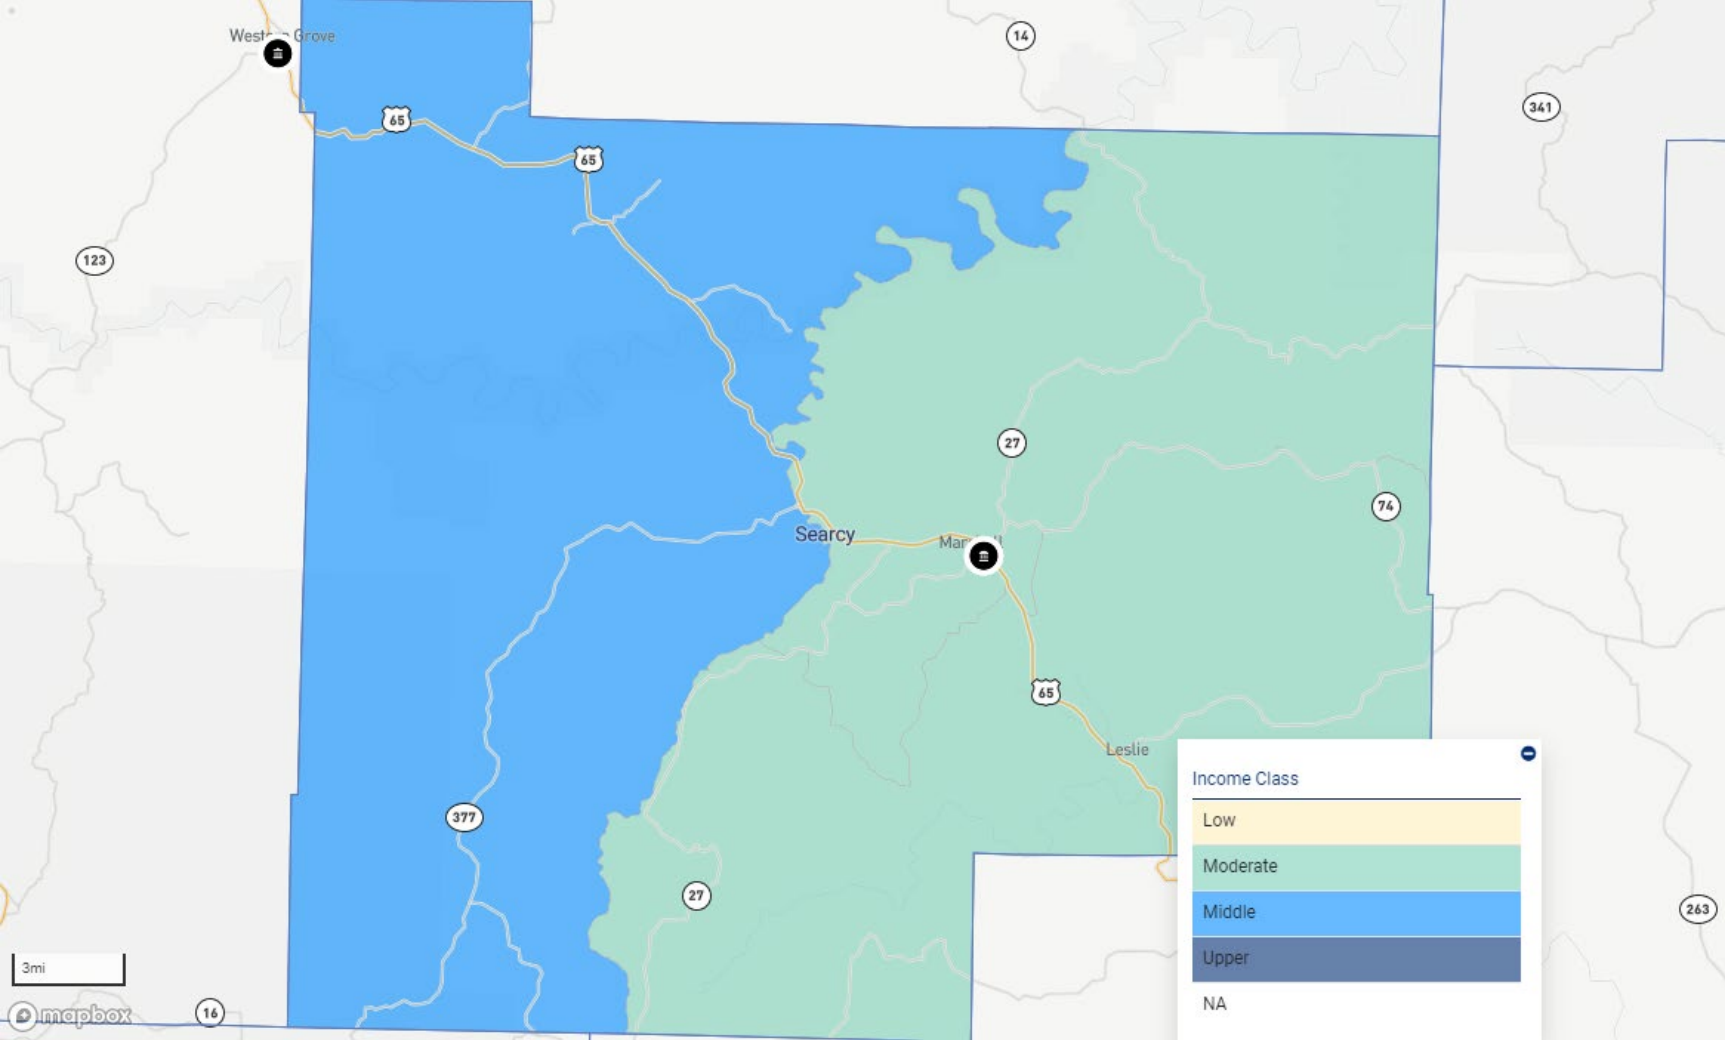

AR – BAXTER COUNTY

AR – BENTON COUNTY

AR – BOONE COUNTY

AR – CLARK COUNTY

AR – CRAWFORD COUNTY

AR – FAULKNER COUNTY

AR – FRANKLIN COUNTY

AR – GARLAND COUNTY

AR – HEMPSTEAD COUNTY

AR – HOT SPRING COUNTY

AR – JOHNSON COUNTY

AR – LOGAN COUNTY

AR – LONOKE COUNTY

AR – MARION COUNTY

AR – MILLER COUNTY

AR – NEWTON COUNTY

AR – POPE COUNTY

AR – PULASKI COUNTY

AR – SALINE COUNTY

AR – SEARCY COUNTY

AR – SEBASTIAN COUNTY

AR – VAN BUREN COUNTY

AR – WASHINGTON COUNTY