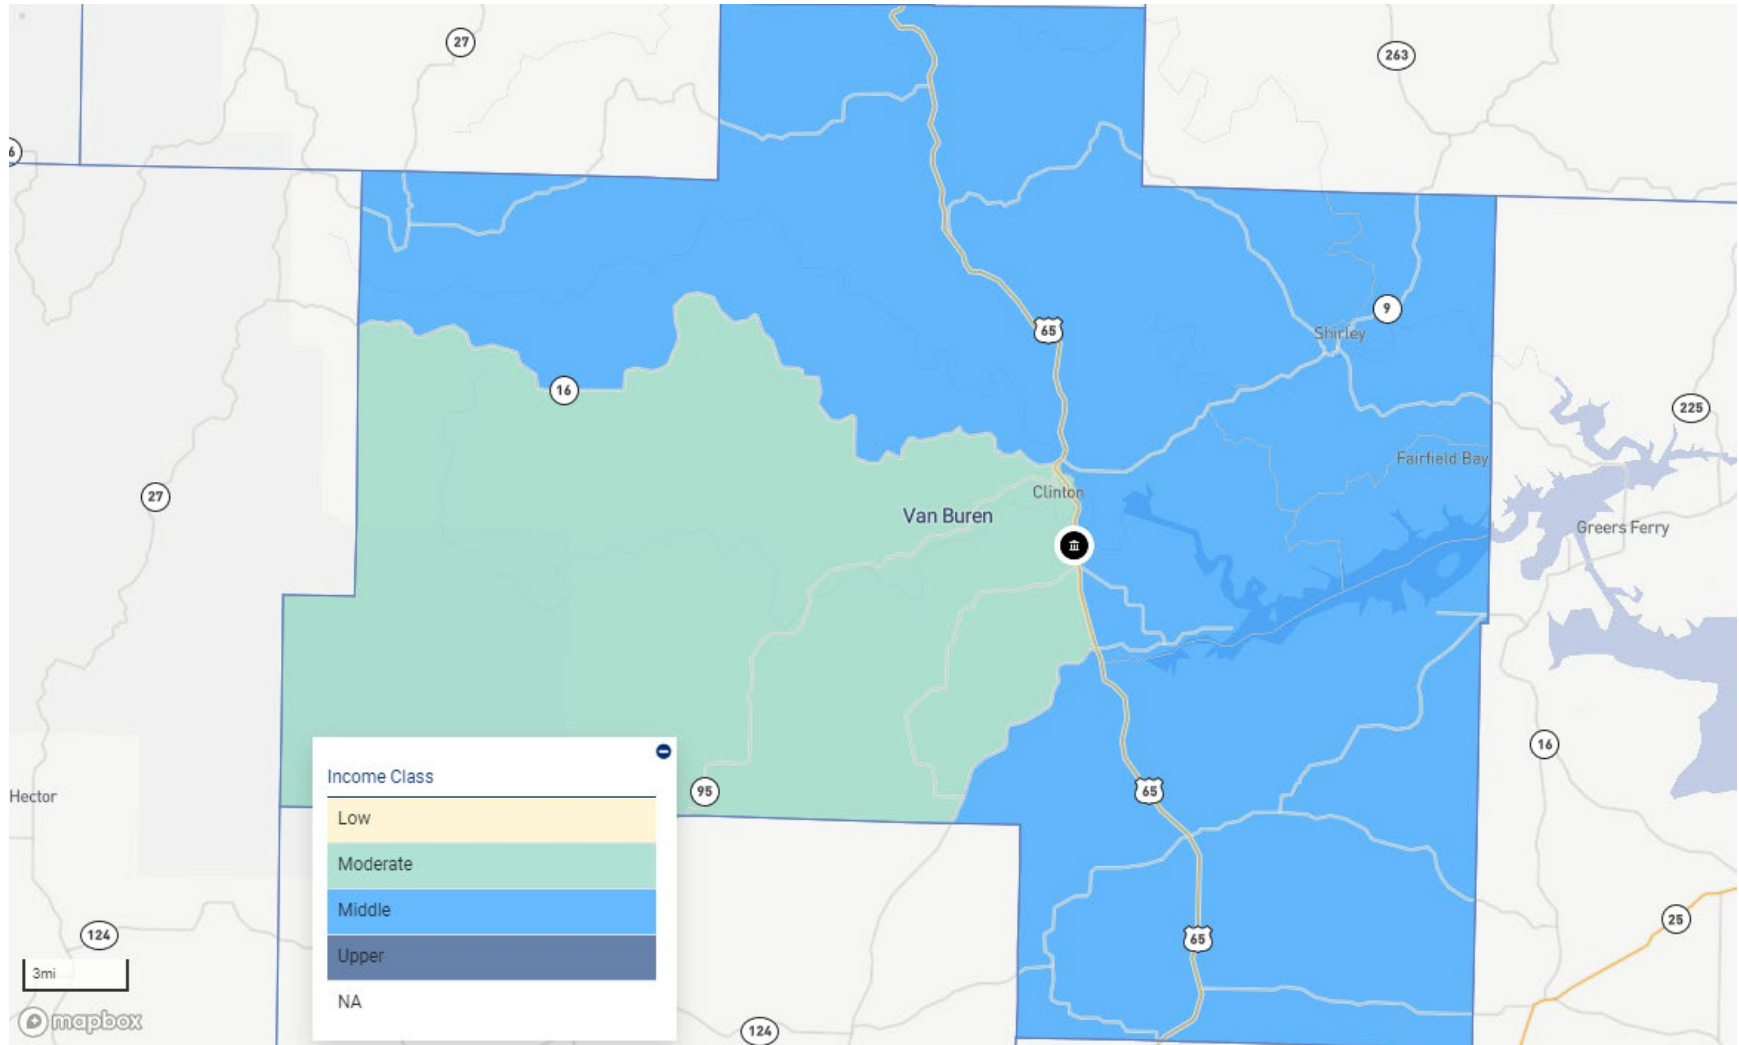

AR – HEMPSTEAD COUNTY

AR – HOT SPRING COUNTY

AR – JOHNSON COUNTY

AR – LOGAN COUNTY

AR – LONOKE COUNTY

AR – MARION COUNTY

AR – MILLER COUNTY

AR – NEWTON COUNTY

AR – POPE COUNTY

AR – PULASKI COUNTY

AR – SALINE COUNTY

AR – SEARCY COUNTY

AR – SEBASTIAN COUNTY

AR – VAN BUREN COUNTY

AR – WASHINGTON COUNTY