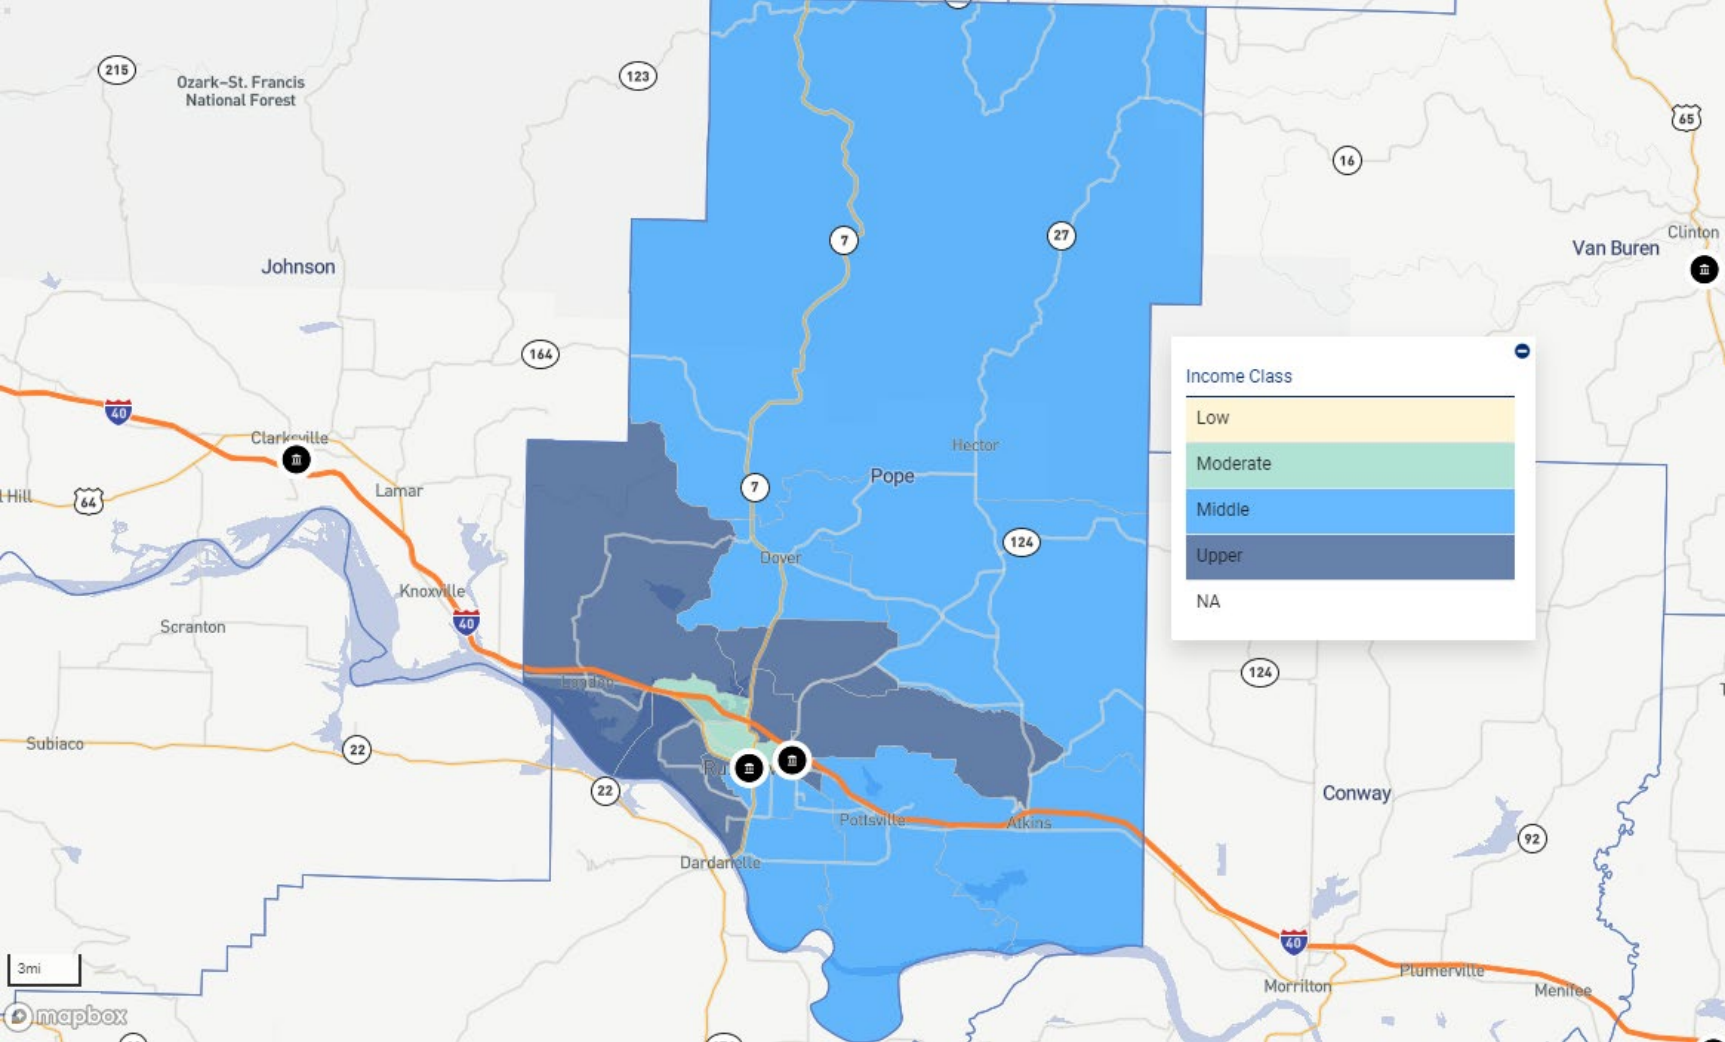

AR – BAXTER COUNTY

AR – BENTON COUNTY

AR – BOONE COUNTY

AR – CLARK COUNTY

AR – CRAWFORD COUNTY

AR – FAULKNER COUNTY

AR – FRANKLIN COUNTY

AR – GARLAND COUNTY

AR – HEMPSTEAD COUNTY

AR – HOT SPRING COUNTY

AR – JOHNSON COUNTY

AR – LOGAN COUNTY

AR – LONOKE COUNTY

AR – MARION COUNTY

AR – MILLER COUNTY

AR – NEWTON COUNTY

AR – POPE COUNTY

AR – PULASKI COUNTY

AR – SALINE COUNTY

AR – SEARCY COUNTY

AR – SEBASTIAN COUNTY

AR – VAN BUREN COUNTY

AR – WASHINGTON COUNTY