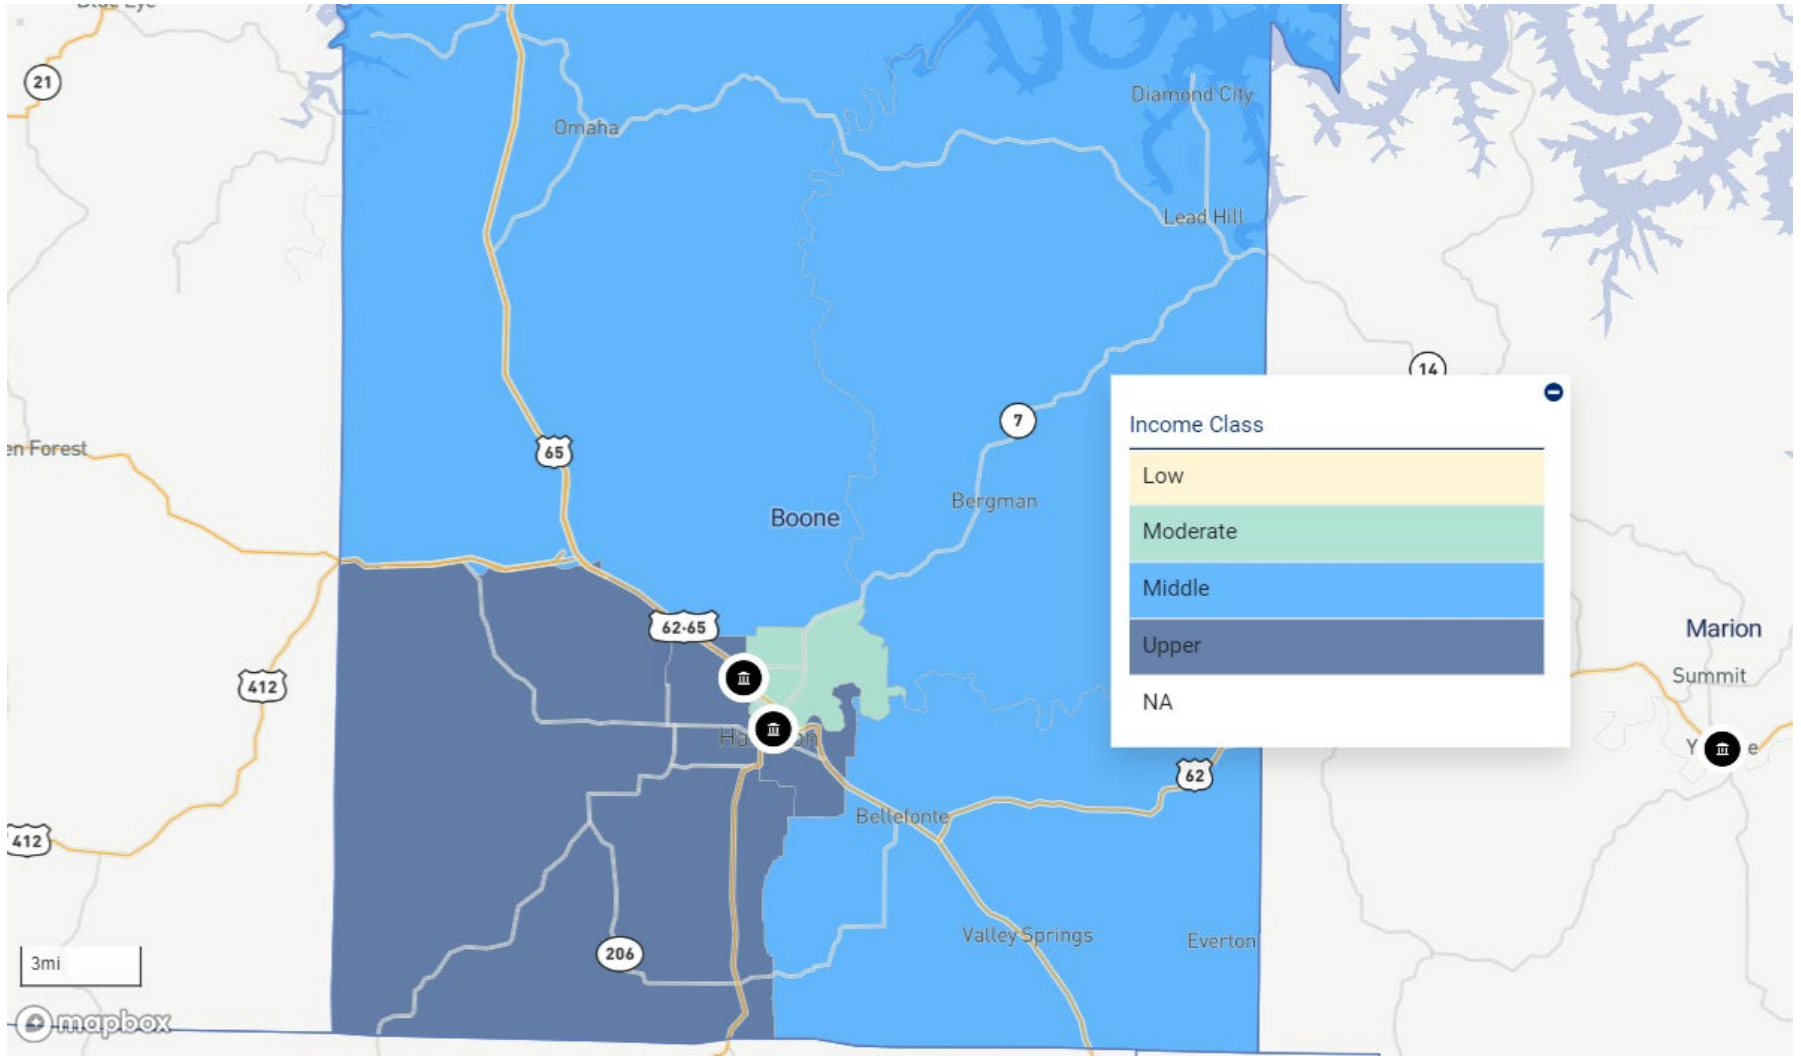

AR – BAXTER COUNTY

AR – BENTON COUNTY

AR – BOONE COUNTY

AR – CLARK COUNTY

AR – CRAWFORD COUNTY

AR – FAULKNER COUNTY

AR – FRANKLIN COUNTY

AR – GARLAND COUNTY

AR – HEMPSTEAD COUNTY

AR – HOT SPRING COUNTY

AR – JOHNSON COUNTY

AR – LOGAN COUNTY

AR – LONOKE COUNTY

AR – MARION COUNTY

AR – MILLER COUNTY

AR – NEWTON COUNTY

AR – POPE COUNTY

AR – PULASKI COUNTY

AR – SALINE COUNTY

AR – SEARCY COUNTY

AR – SEBASTIAN COUNTY

AR – VAN BUREN COUNTY

AR – WASHINGTON COUNTY