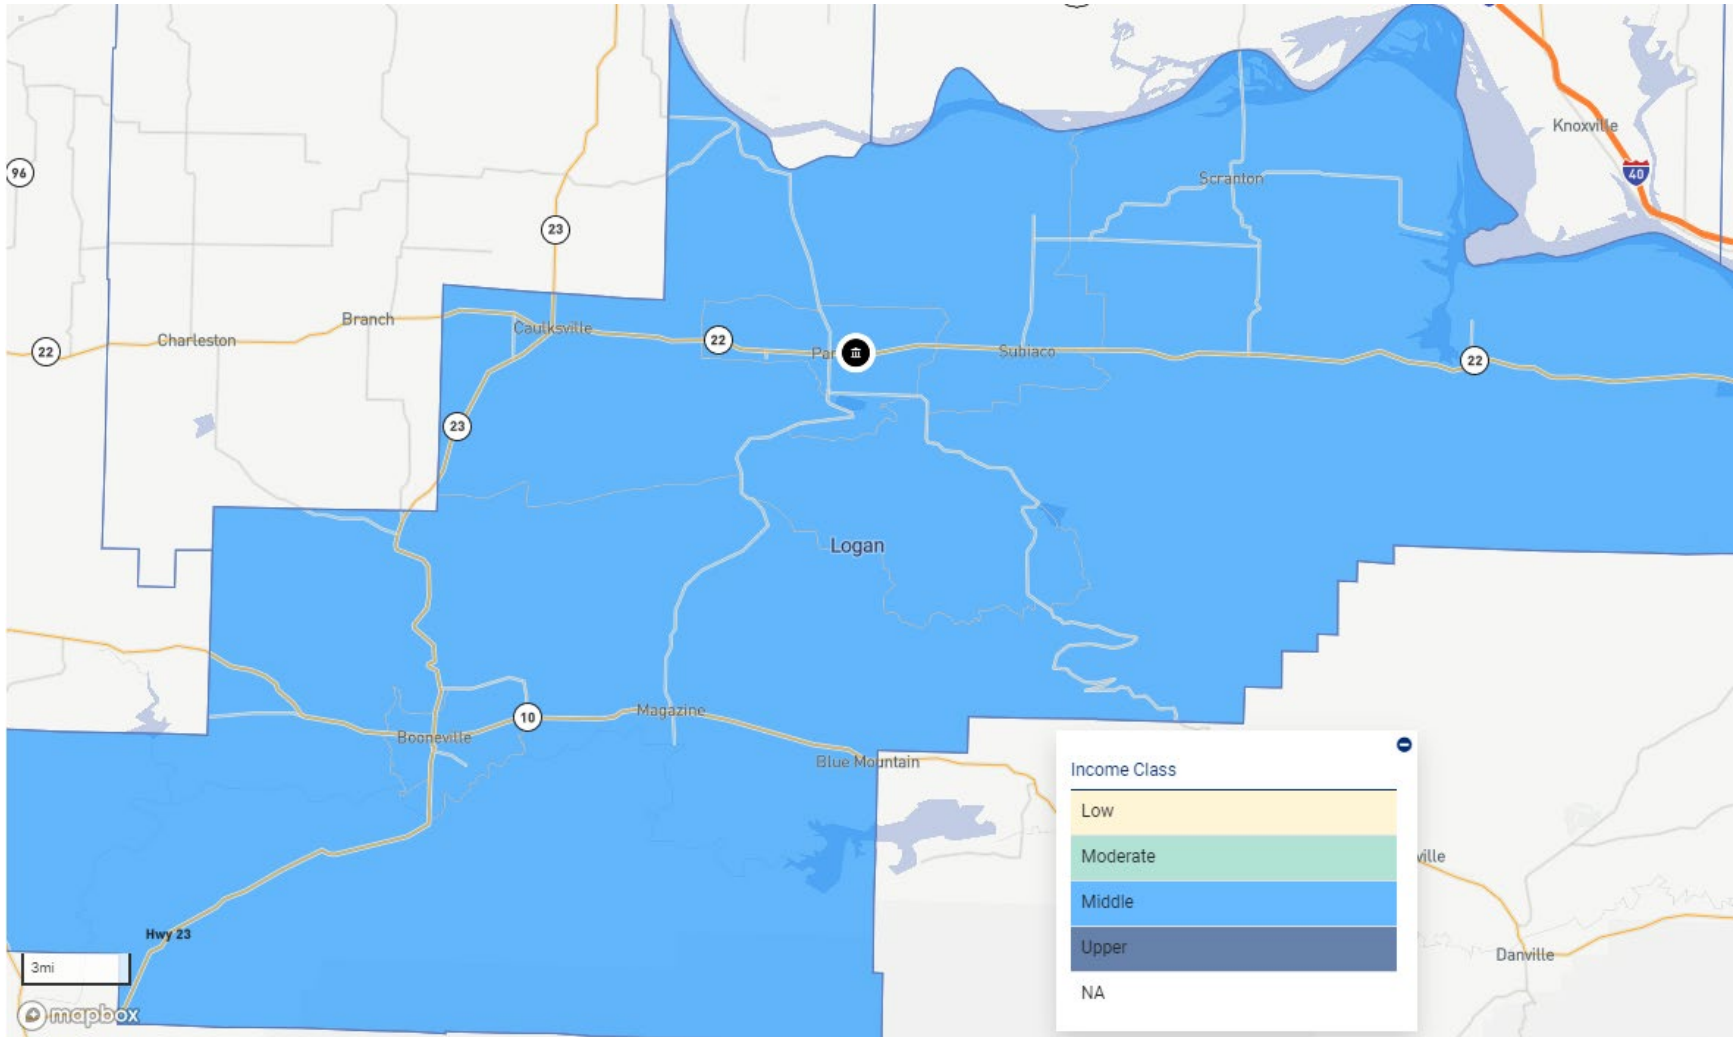

AR – BAXTER COUNTY

AR – BENTON COUNTY

AR – BOONE COUNTY

AR – CLARK COUNTY

AR – CRAWFORD COUNTY

AR – FAULKNER COUNTY

AR – FRANKLIN COUNTY

AR – GARLAND COUNTY

AR – HEMPSTEAD COUNTY

AR – HOT SPRING COUNTY

AR – JOHNSON COUNTY

AR – LOGAN COUNTY

AR – LONOKE COUNTY

AR – MARION COUNTY

AR – MILLER COUNTY

AR – NEWTON COUNTY

AR – POPE COUNTY

AR – PULASKI COUNTY

AR – SALINE COUNTY

AR – SEARCY COUNTY

AR – SEBASTIAN COUNTY

AR – VAN BUREN COUNTY

AR – WASHINGTON COUNTY