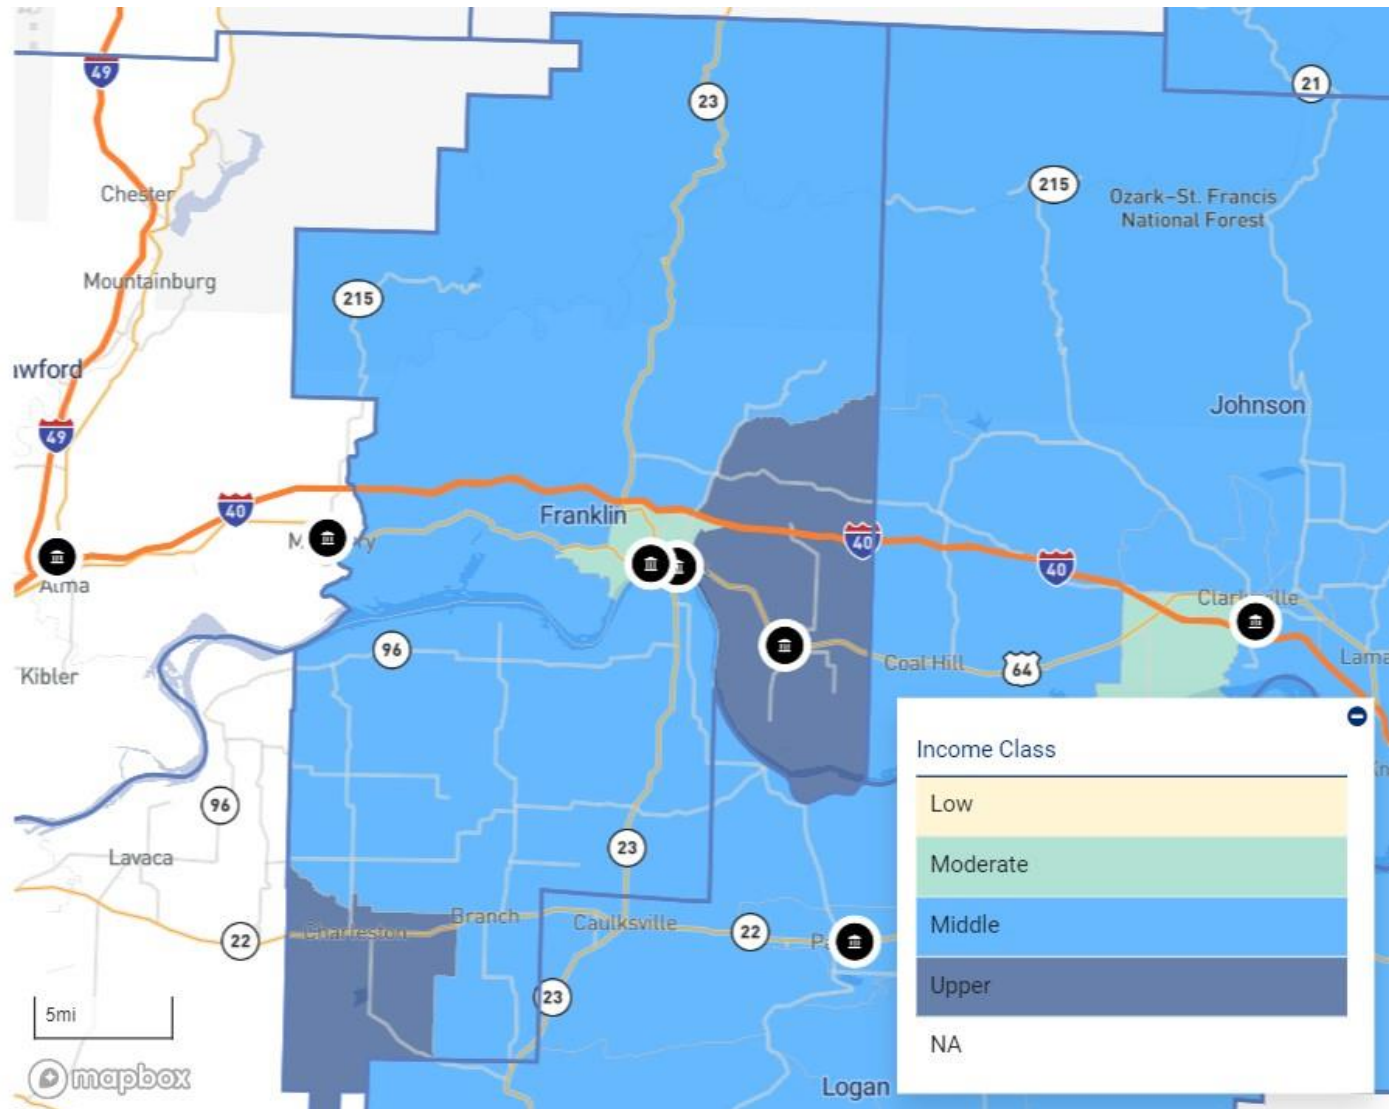

AR – BAXTER COUNTY

AR – BENTON COUNTY

AR – BOONE COUNTY

AR – CLARK COUNTY

AR – CRAWFORD COUNTY

AR – FAULKNER COUNTY

AR – FRANKLIN COUNTY

AR – GARLAND COUNTY

AR – HEMPSTEAD COUNTY

AR – HOT SPRING COUNTY

AR – JOHNSON COUNTY

AR – LOGAN COUNTY

AR – LONOKE COUNTY

AR – MARION COUNTY

AR – MILLER COUNTY

AR – NEWTON COUNTY

AR – POPE COUNTY

AR – PULASKI COUNTY

AR – SALINE COUNTY

AR – SEARCY COUNTY

AR – SEBASTIAN COUNTY

AR – VAN BUREN COUNTY

AR – WASHINGTON COUNTY