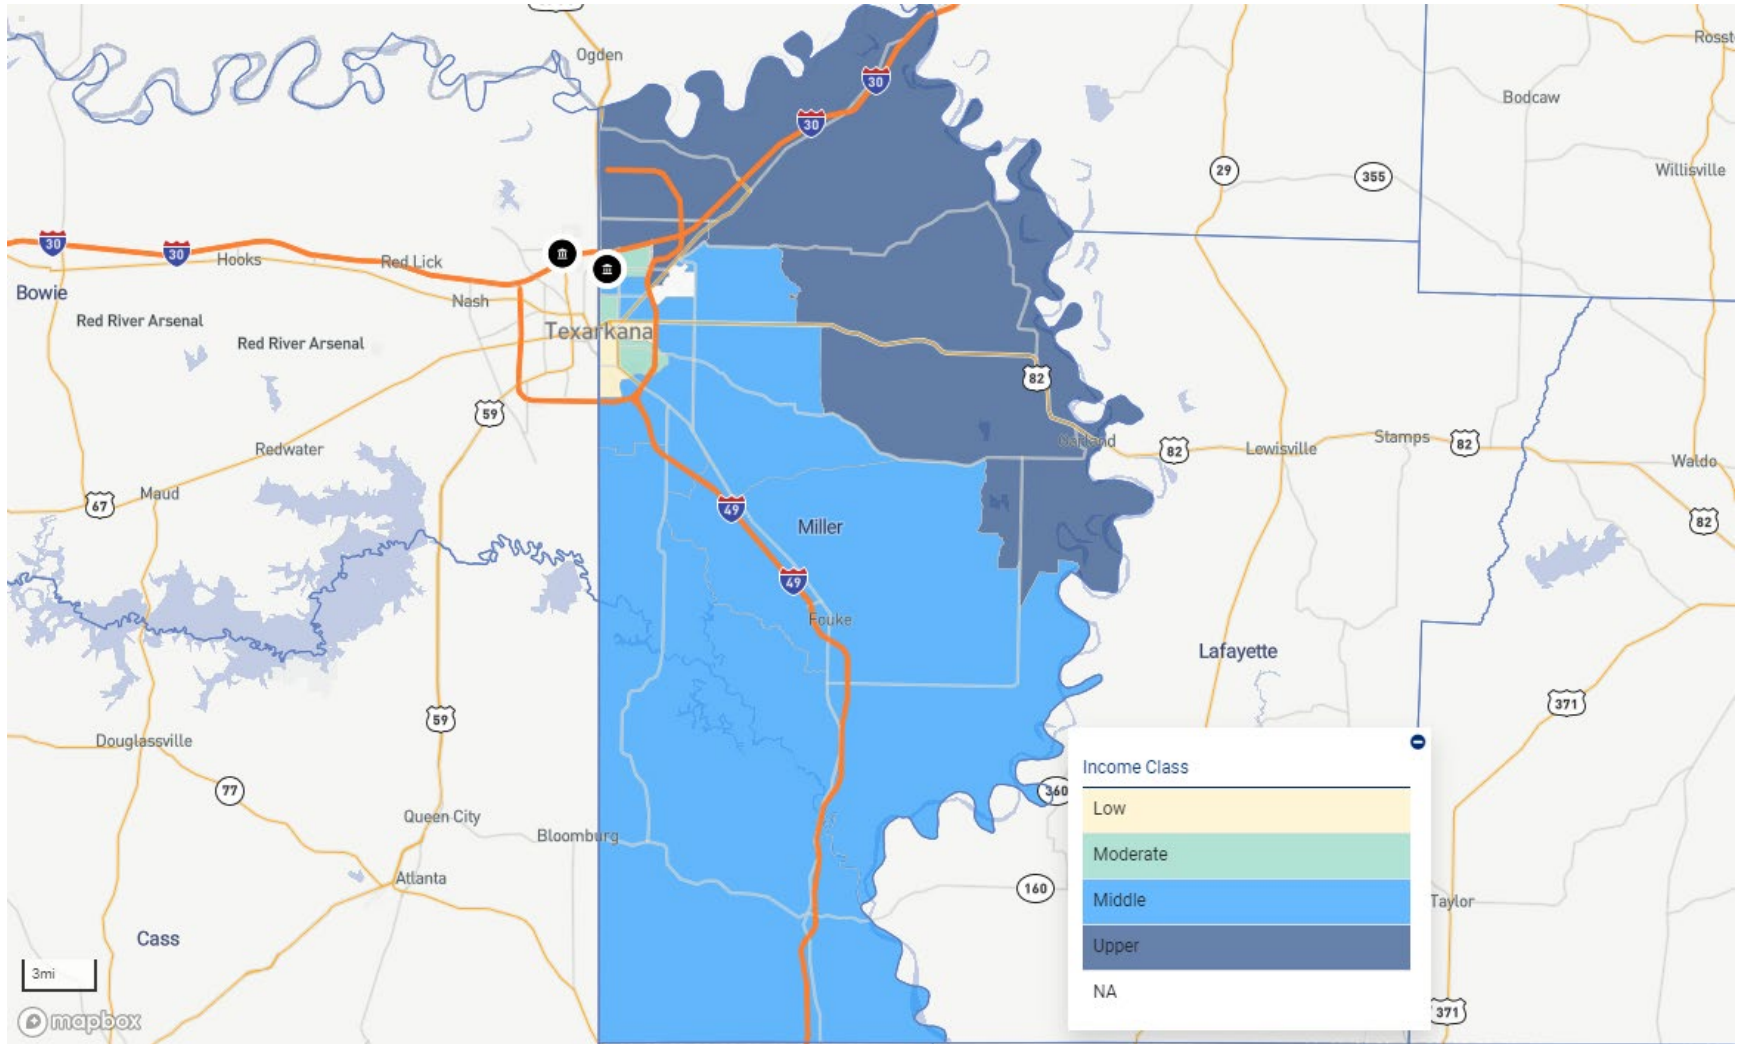

AR – BAXTER COUNTY

AR – BENTON COUNTY

AR – BOONE COUNTY

AR – CLARK COUNTY

AR – CRAWFORD COUNTY

AR – FAULKNER COUNTY

AR – FRANKLIN COUNTY

AR – GARLAND COUNTY

AR – HEMPSTEAD COUNTY

AR – HOT SPRING COUNTY

AR – JOHNSON COUNTY

AR – LOGAN COUNTY

AR – LONOKE COUNTY

AR – MARION COUNTY

AR – MILLER COUNTY

AR – NEWTON COUNTY

AR – POPE COUNTY

AR – PULASKI COUNTY

AR – SALINE COUNTY

AR – SEARCY COUNTY

AR – SEBASTIAN COUNTY

AR – VAN BUREN COUNTY

AR – WASHINGTON COUNTY