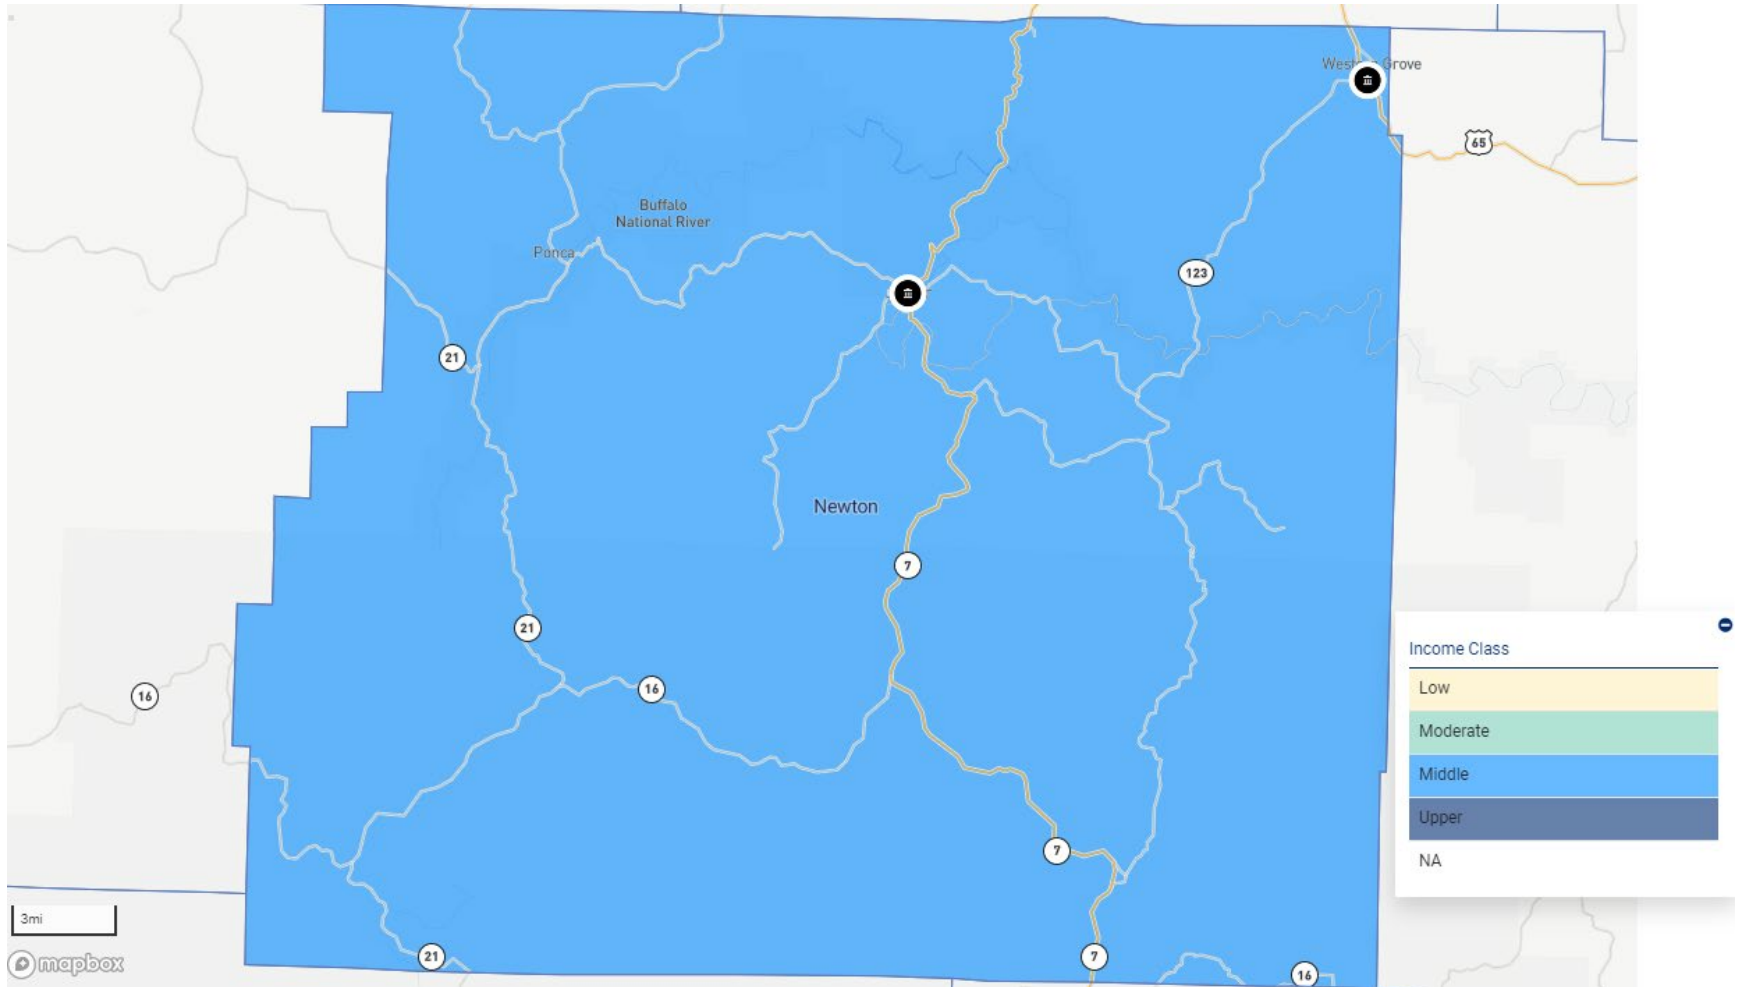

AR – BAXTER COUNTY

AR – BENTON COUNTY

AR – BOONE COUNTY

AR – CLARK COUNTY

AR – CRAWFORD COUNTY

AR – FAULKNER COUNTY

AR – FRANKLIN COUNTY

AR – GARLAND COUNTY

AR – HEMPSTEAD COUNTY

AR – HOT SPRING COUNTY

AR – JOHNSON COUNTY

AR – LOGAN COUNTY

AR – LONOKE COUNTY

AR – MARION COUNTY

AR – MILLER COUNTY

AR – NEWTON COUNTY

AR – POPE COUNTY

AR – PULASKI COUNTY

AR – SALINE COUNTY

AR – SEARCY COUNTY

AR – SEBASTIAN COUNTY

AR – VAN BUREN COUNTY

AR – WASHINGTON COUNTY