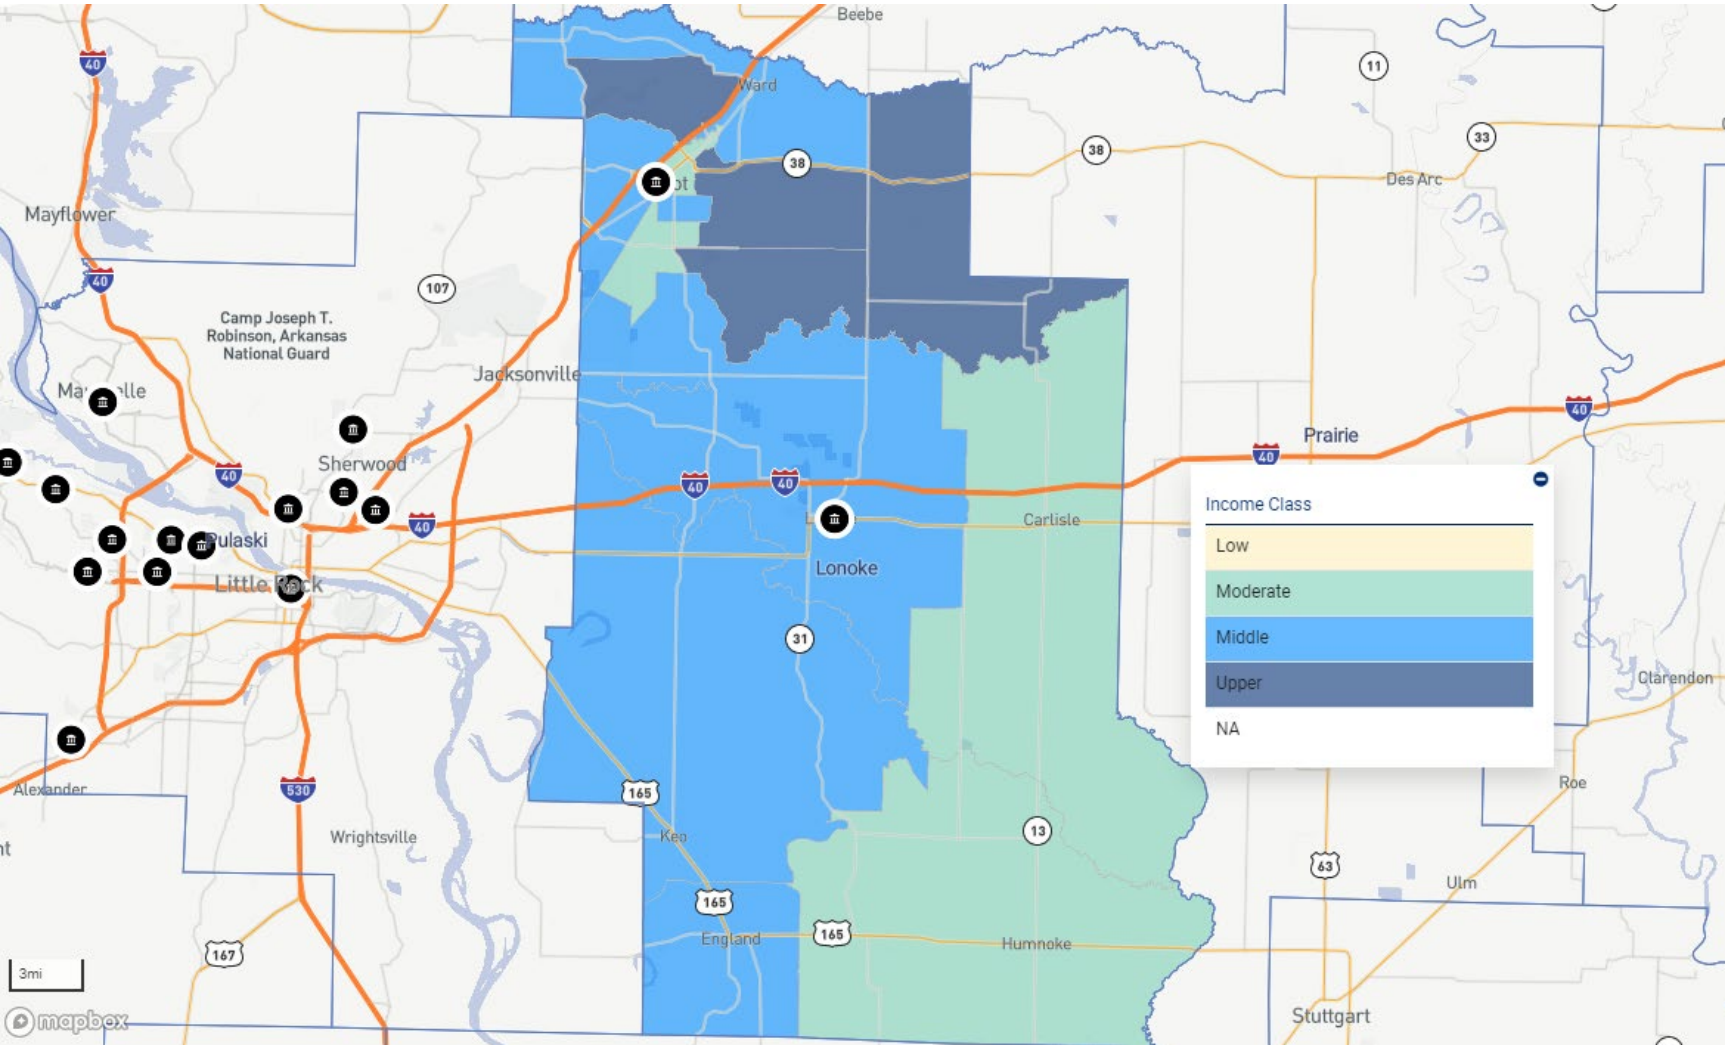

AR – BAXTER COUNTY

AR – BENTON COUNTY

AR – BOONE COUNTY

AR – CLARK COUNTY

AR – CRAWFORD COUNTY

AR – FAULKNER COUNTY

AR – FRANKLIN COUNTY

AR – GARLAND COUNTY

AR – HEMPSTEAD COUNTY

AR – HOT SPRING COUNTY

AR – JOHNSON COUNTY

AR – LOGAN COUNTY

AR – LONOKE COUNTY

AR – MARION COUNTY

AR – MILLER COUNTY

AR – NEWTON COUNTY

AR – POPE COUNTY

AR – PULASKI COUNTY

AR – SALINE COUNTY

AR – SEARCY COUNTY

AR – SEBASTIAN COUNTY

AR – VAN BUREN COUNTY

AR – WASHINGTON COUNTY