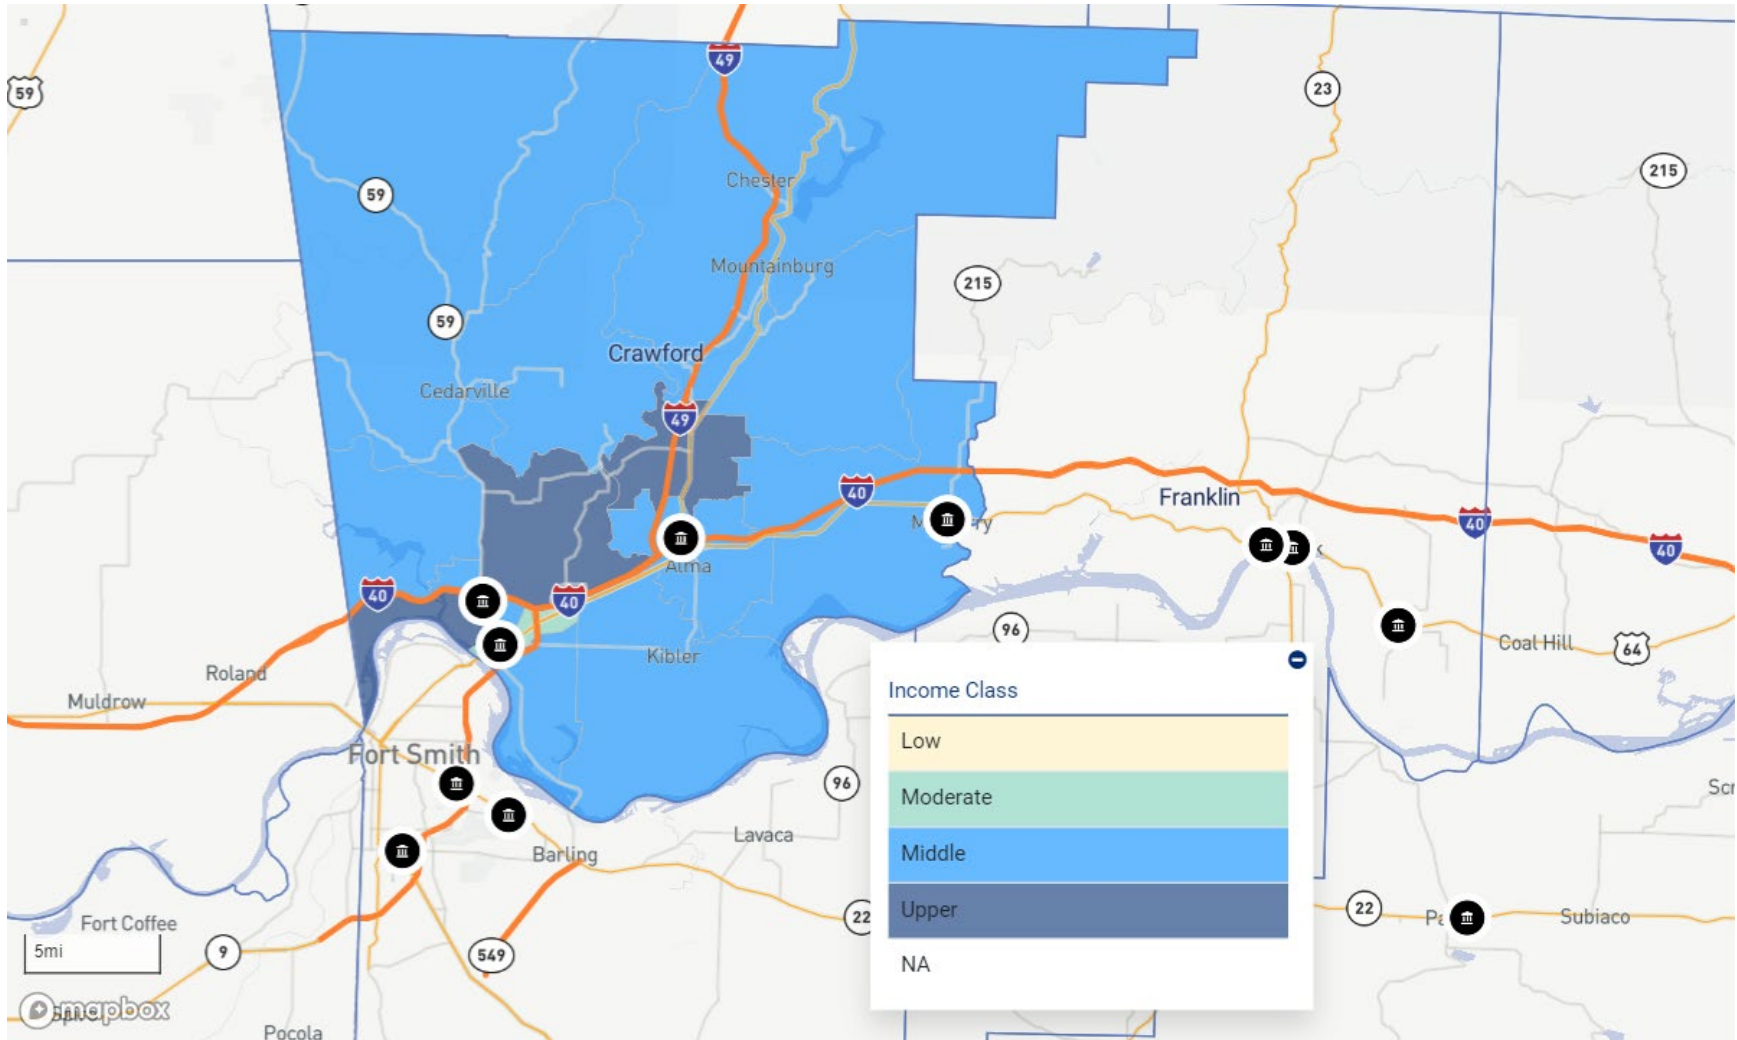

AR – BAXTER COUNTY

AR – BENTON COUNTY

AR – BOONE COUNTY

AR – CLARK COUNTY

AR – CRAWFORD COUNTY

AR – FAULKNER COUNTY

AR – FRANKLIN COUNTY

AR – GARLAND COUNTY

AR – HEMPSTEAD COUNTY

AR – HOT SPRING COUNTY

AR – JOHNSON COUNTY

AR – LOGAN COUNTY

AR – LONOKE COUNTY

AR – MARION COUNTY

AR – MILLER COUNTY

AR – NEWTON COUNTY

AR – POPE COUNTY

AR – PULASKI COUNTY

AR – SALINE COUNTY

AR – SEARCY COUNTY

AR – SEBASTIAN COUNTY

AR – VAN BUREN COUNTY

AR – WASHINGTON COUNTY