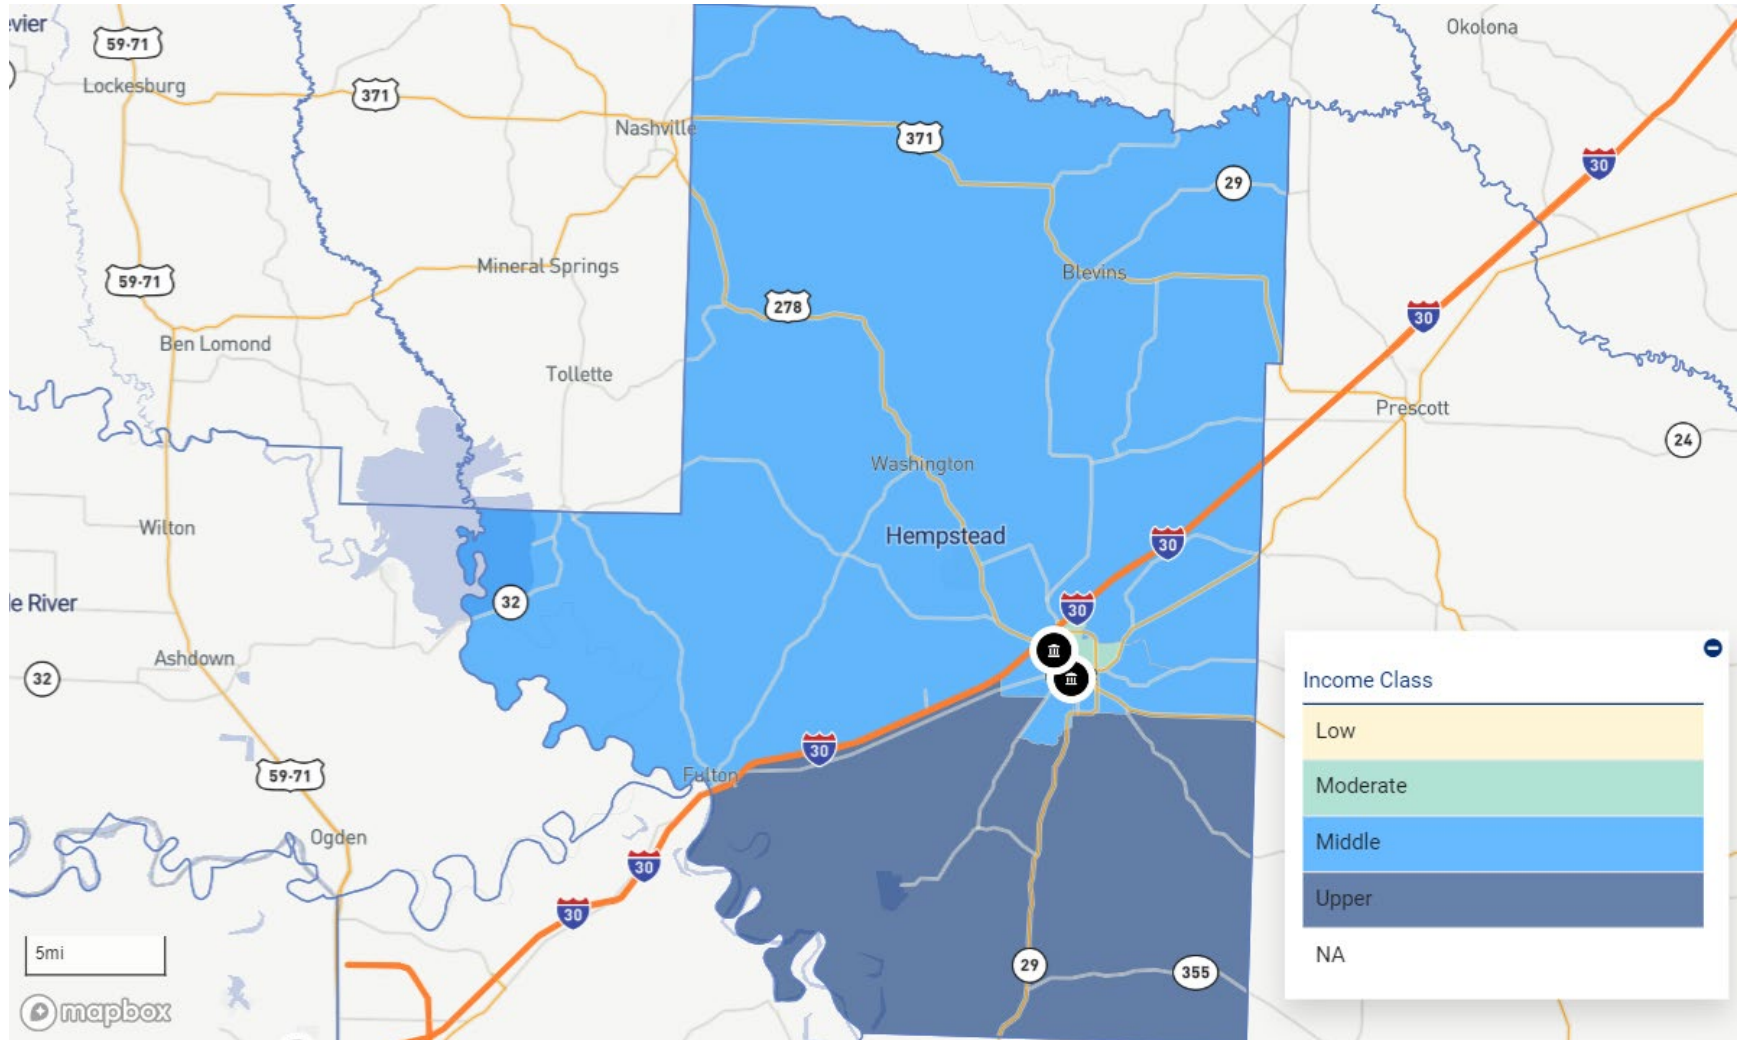

AR – BAXTER COUNTY

AR – BENTON COUNTY

AR – BOONE COUNTY

AR – CLARK COUNTY

AR – CRAWFORD COUNTY

AR – FAULKNER COUNTY

AR – FRANKLIN COUNTY

AR – GARLAND COUNTY

AR – HEMPSTEAD COUNTY

AR – HOT SPRING COUNTY

AR – JOHNSON COUNTY

AR – LOGAN COUNTY

AR – LONOKE COUNTY

AR – MARION COUNTY

AR – MILLER COUNTY

AR – NEWTON COUNTY

AR – POPE COUNTY

AR – PULASKI COUNTY

AR – SALINE COUNTY

AR – SEARCY COUNTY

AR – SEBASTIAN COUNTY

AR – VAN BUREN COUNTY

AR – WASHINGTON COUNTY