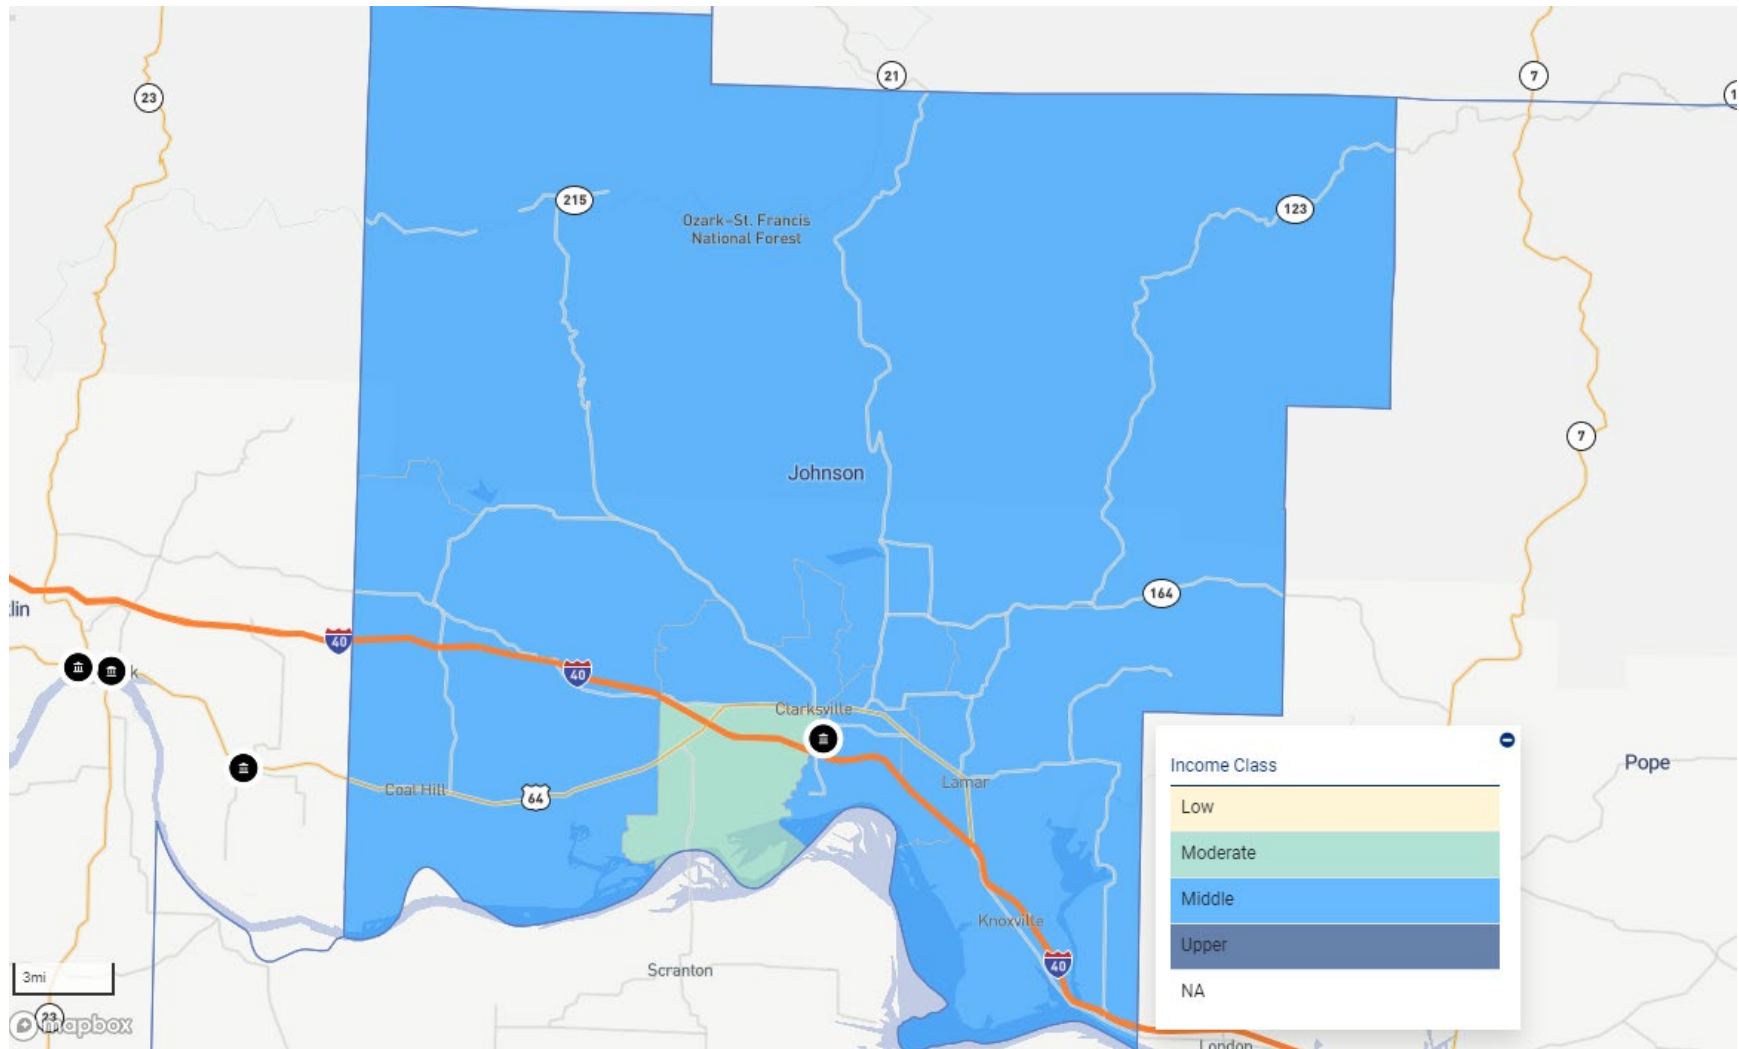

AR – BAXTER COUNTY

AR – BENTON COUNTY

AR – BOONE COUNTY

AR – CLARK COUNTY

AR – CRAWFORD COUNTY

AR – FAULKNER COUNTY

AR – FRANKLIN COUNTY

AR – GARLAND COUNTY

AR – HEMPSTEAD COUNTY

AR – HOT SPRING COUNTY

AR – JOHNSON COUNTY

AR – LOGAN COUNTY

AR – LONOKE COUNTY

AR – MARION COUNTY

AR – MILLER COUNTY

AR – NEWTON COUNTY

AR – POPE COUNTY

AR – PULASKI COUNTY

AR – SALINE COUNTY

AR – SEARCY COUNTY

AR – SEBASTIAN COUNTY

AR – VAN BUREN COUNTY

AR – WASHINGTON COUNTY