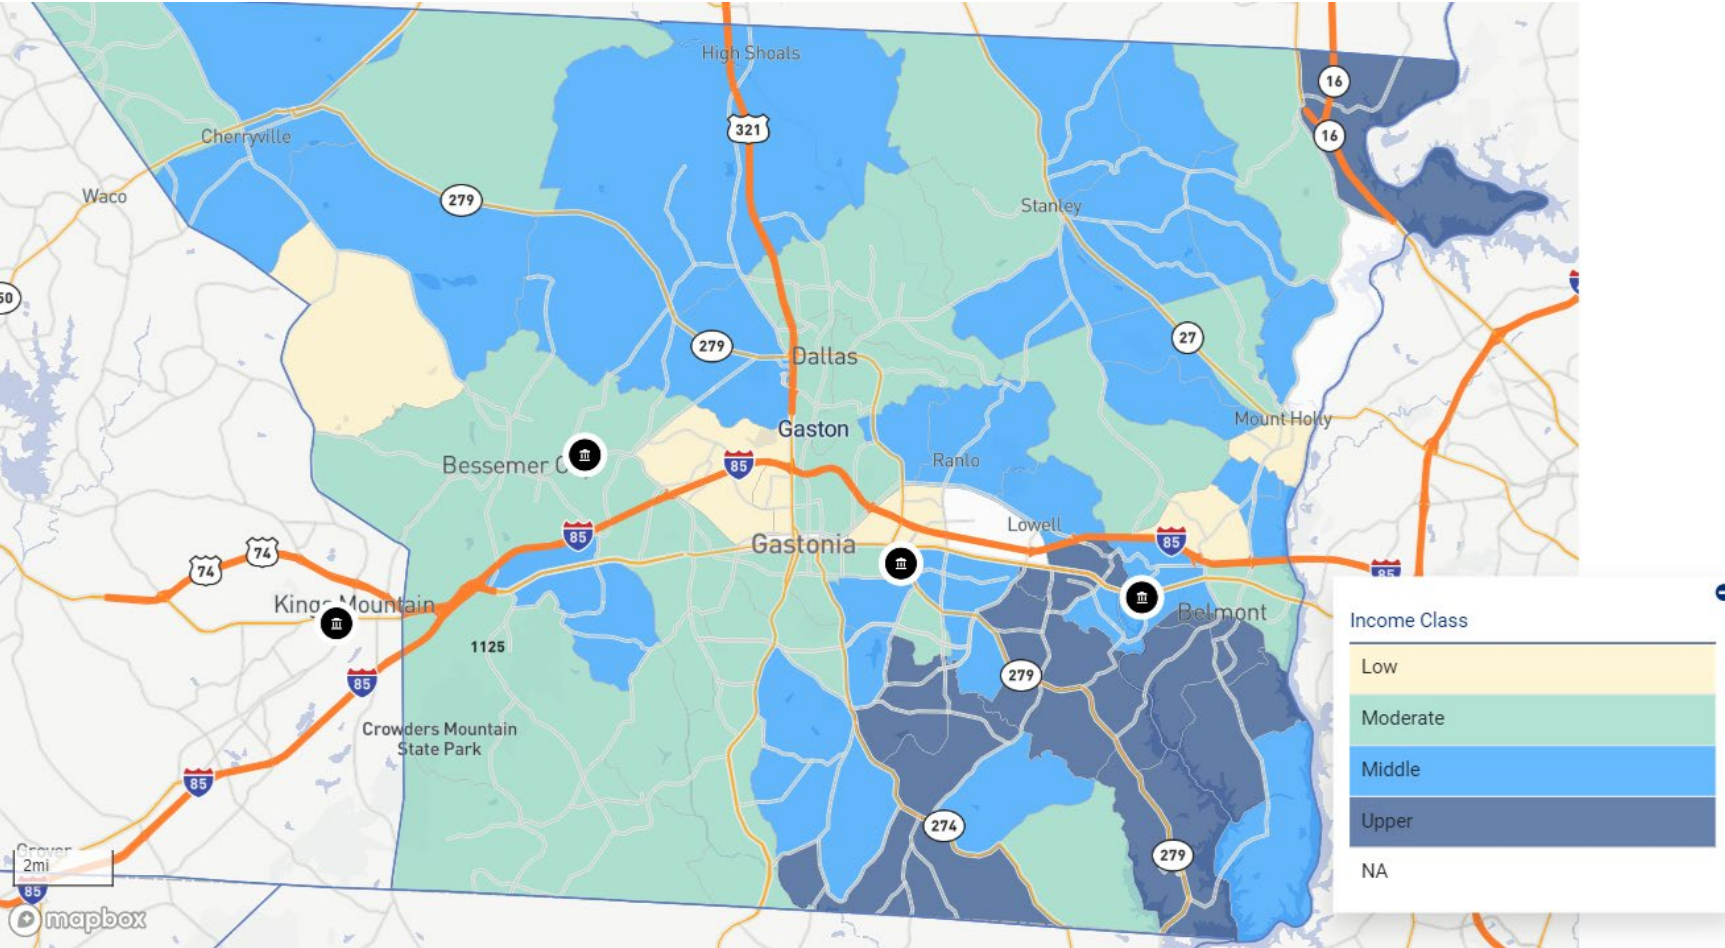

NC – CABARRUS COUNTY

NC – CLEVELAND COUNTY

NC – DAVIDSON COUNTY

NC – DAVIE COUNTY

NC – FORSYTH COUNTY

NC – GASTON COUNTY

NC – LINCOLN COUNTY

NC – MECKLENBURG COUNTY

NC – NEW HANOVER COUNTY

NC – RANDOLPH COUNTY

NC – ROWAN COUNTY

NC – RUTHERFORD COUNTY