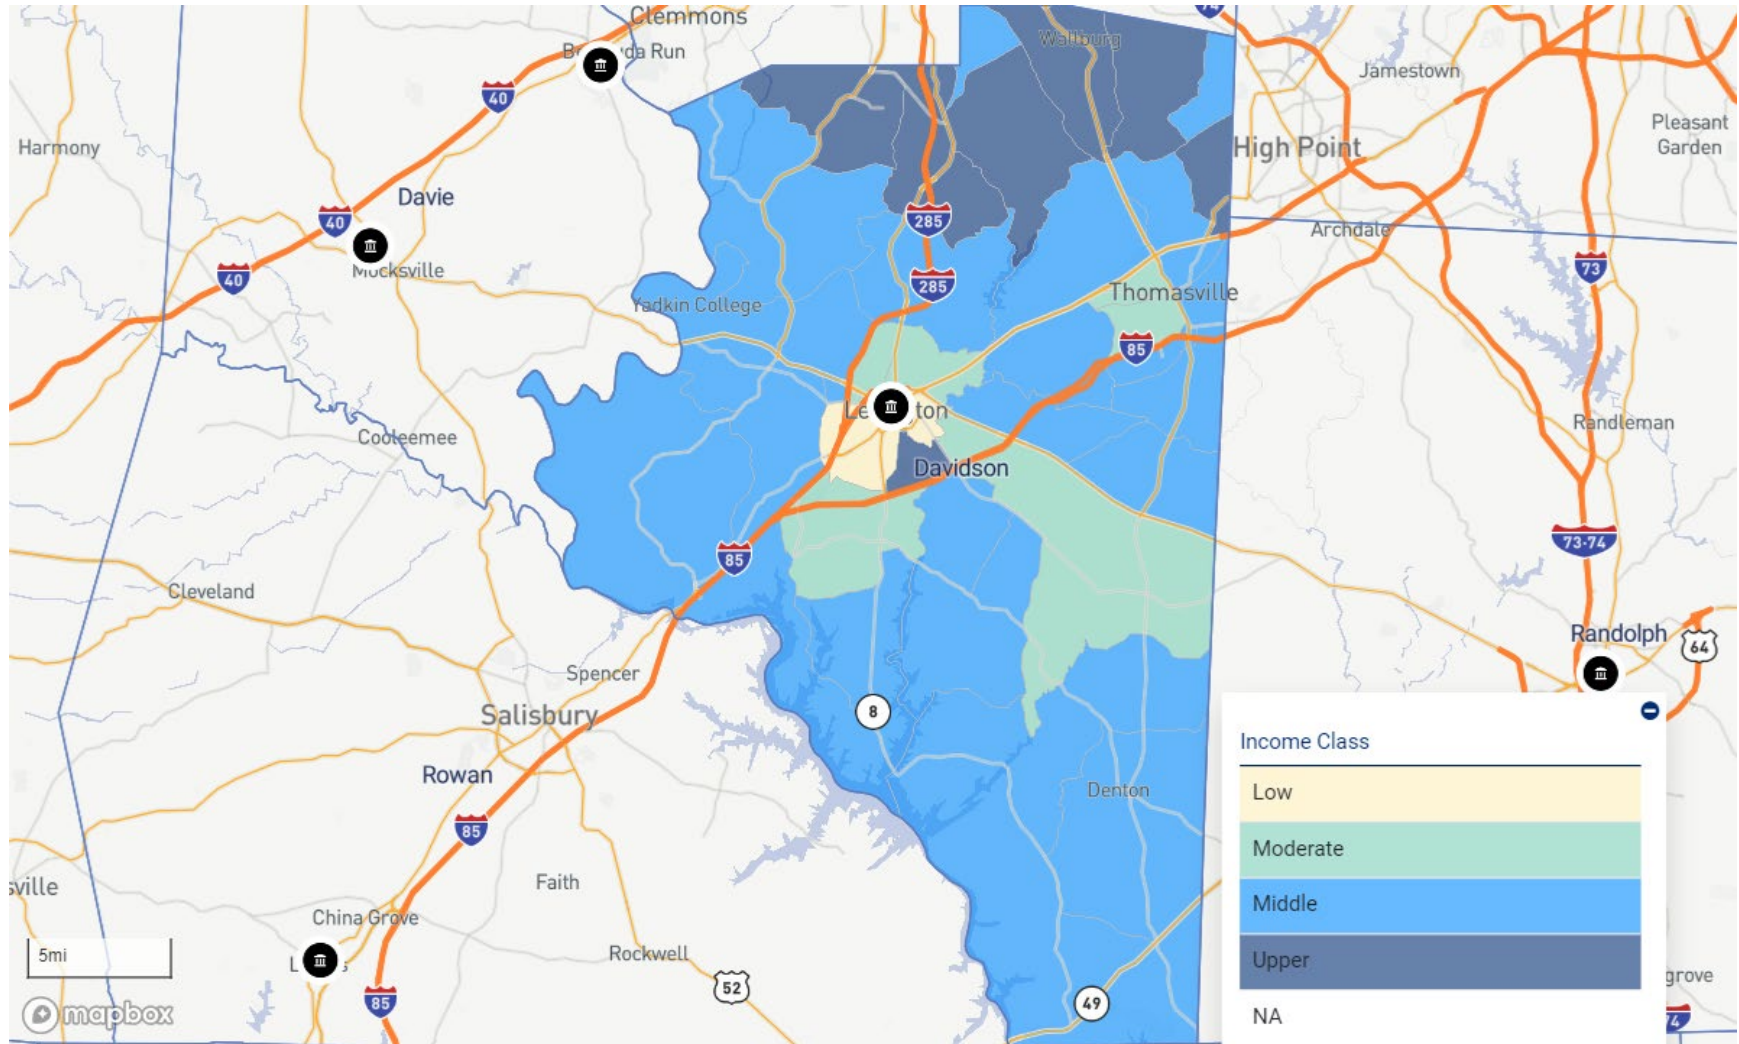

NC – CABARRUS COUNTY

NC – CLEVELAND COUNTY

NC – DAVIDSON COUNTY

NC – DAVIE COUNTY

NC – FORSYTH COUNTY

NC – GASTON COUNTY

NC – LINCOLN COUNTY

NC – MECKLENBURG COUNTY

NC – NEW HANOVER COUNTY

NC – RANDOLPH COUNTY

NC – ROWAN COUNTY

NC – RUTHERFORD COUNTY