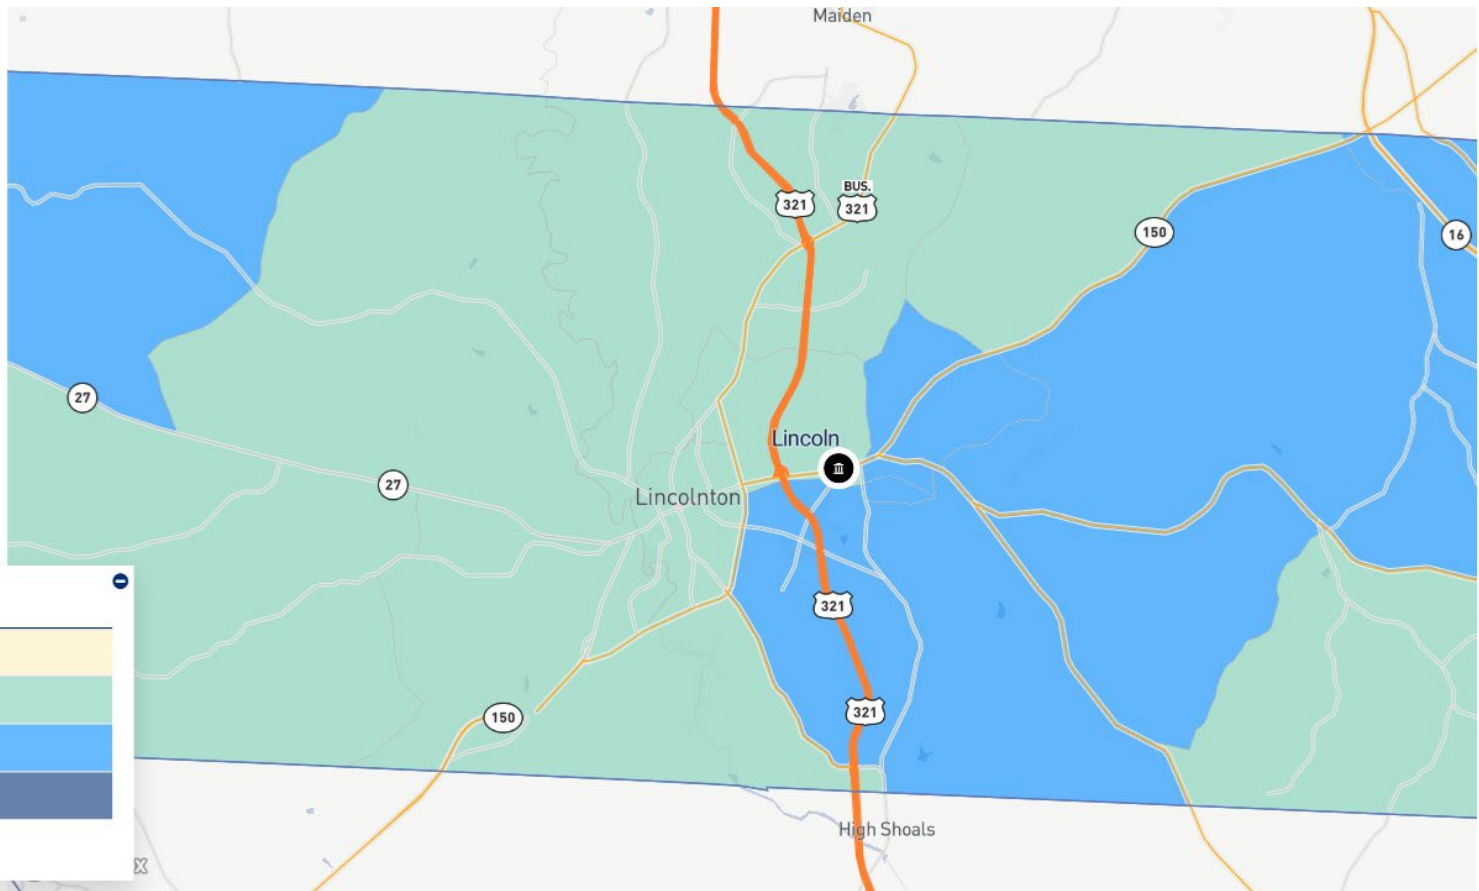

NC – CABARRUS COUNTY

NC – CLEVELAND COUNTY

NC – DAVIDSON COUNTY

NC – DAVIE COUNTY

NC – FORSYTH COUNTY

NC – GASTON COUNTY

NC – LINCOLN COUNTY

NC – MECKLENBURG COUNTY

NC – NEW HANOVER COUNTY

NC – RANDOLPH COUNTY

NC – ROWAN COUNTY

NC – RUTHERFORD COUNTY