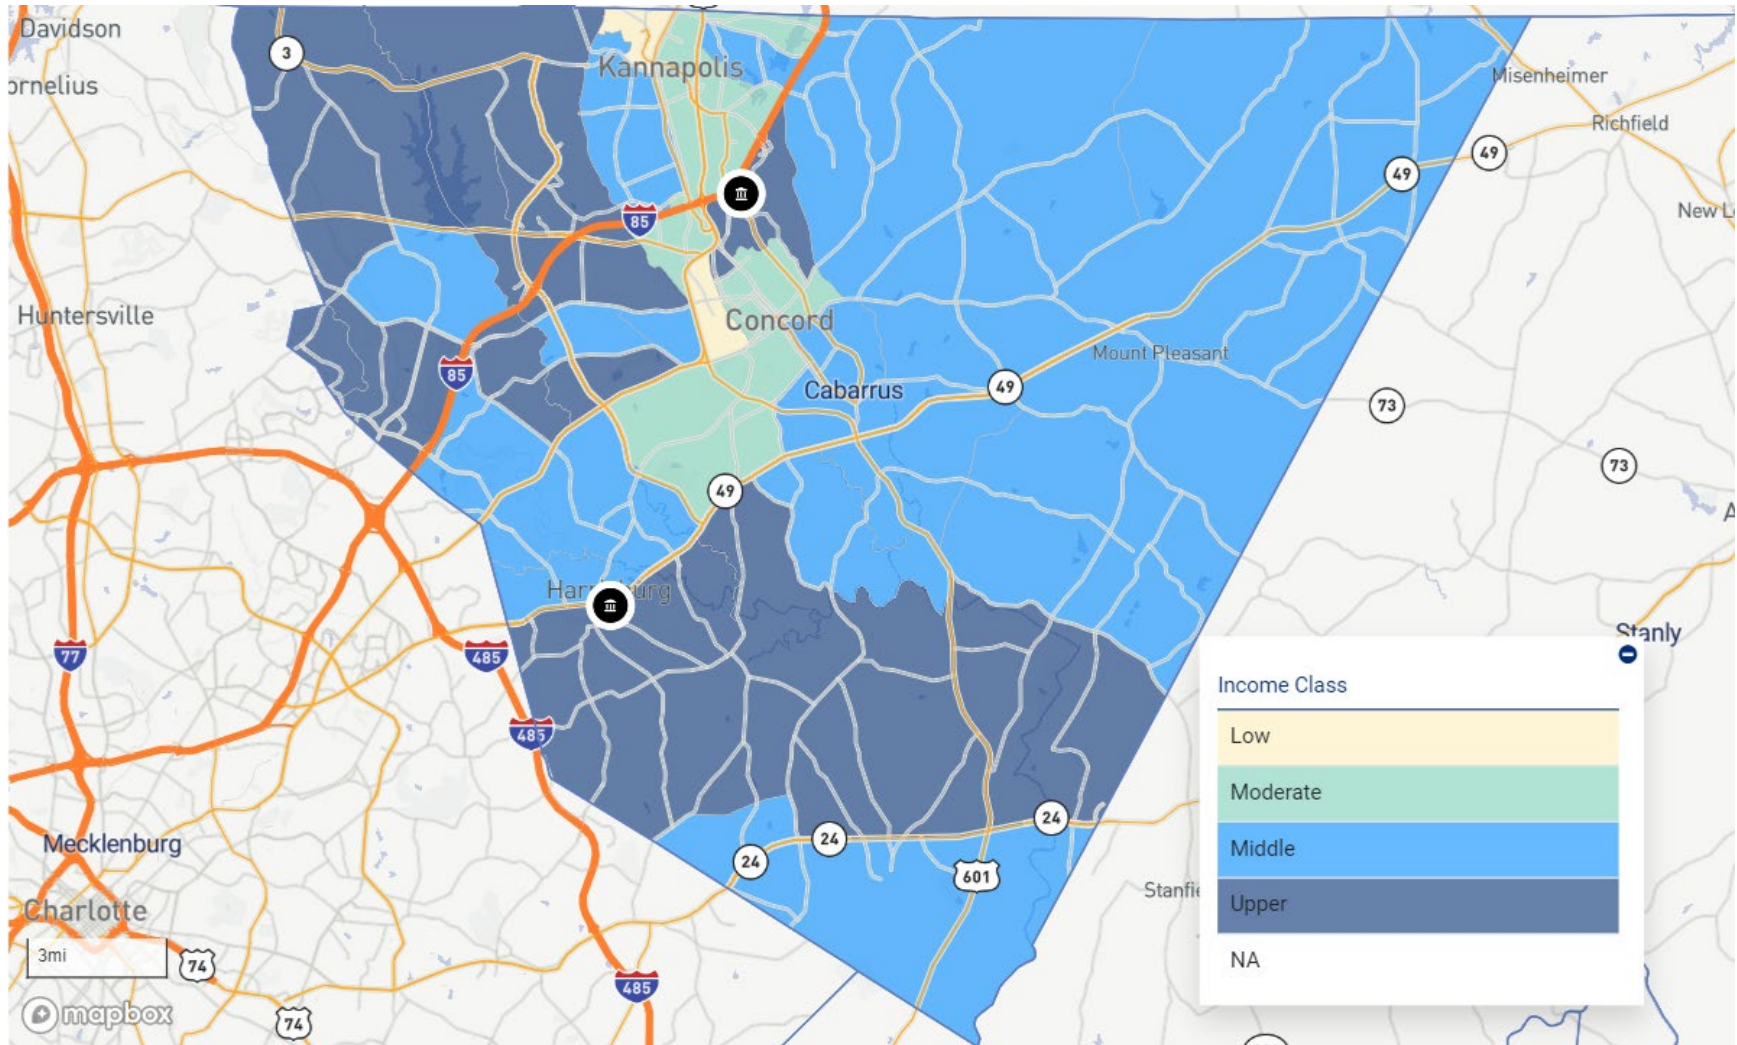

NC – CABARRUS COUNTY

NC – CLEVELAND COUNTY

NC – DAVIDSON COUNTY

NC – DAVIE COUNTY

NC – FORSYTH COUNTY

NC – GASTON COUNTY

NC – LINCOLN COUNTY

NC – MECKLENBURG COUNTY

NC – NEW HANOVER COUNTY

NC – RANDOLPH COUNTY

NC – ROWAN COUNTY

NC – RUTHERFORD COUNTY