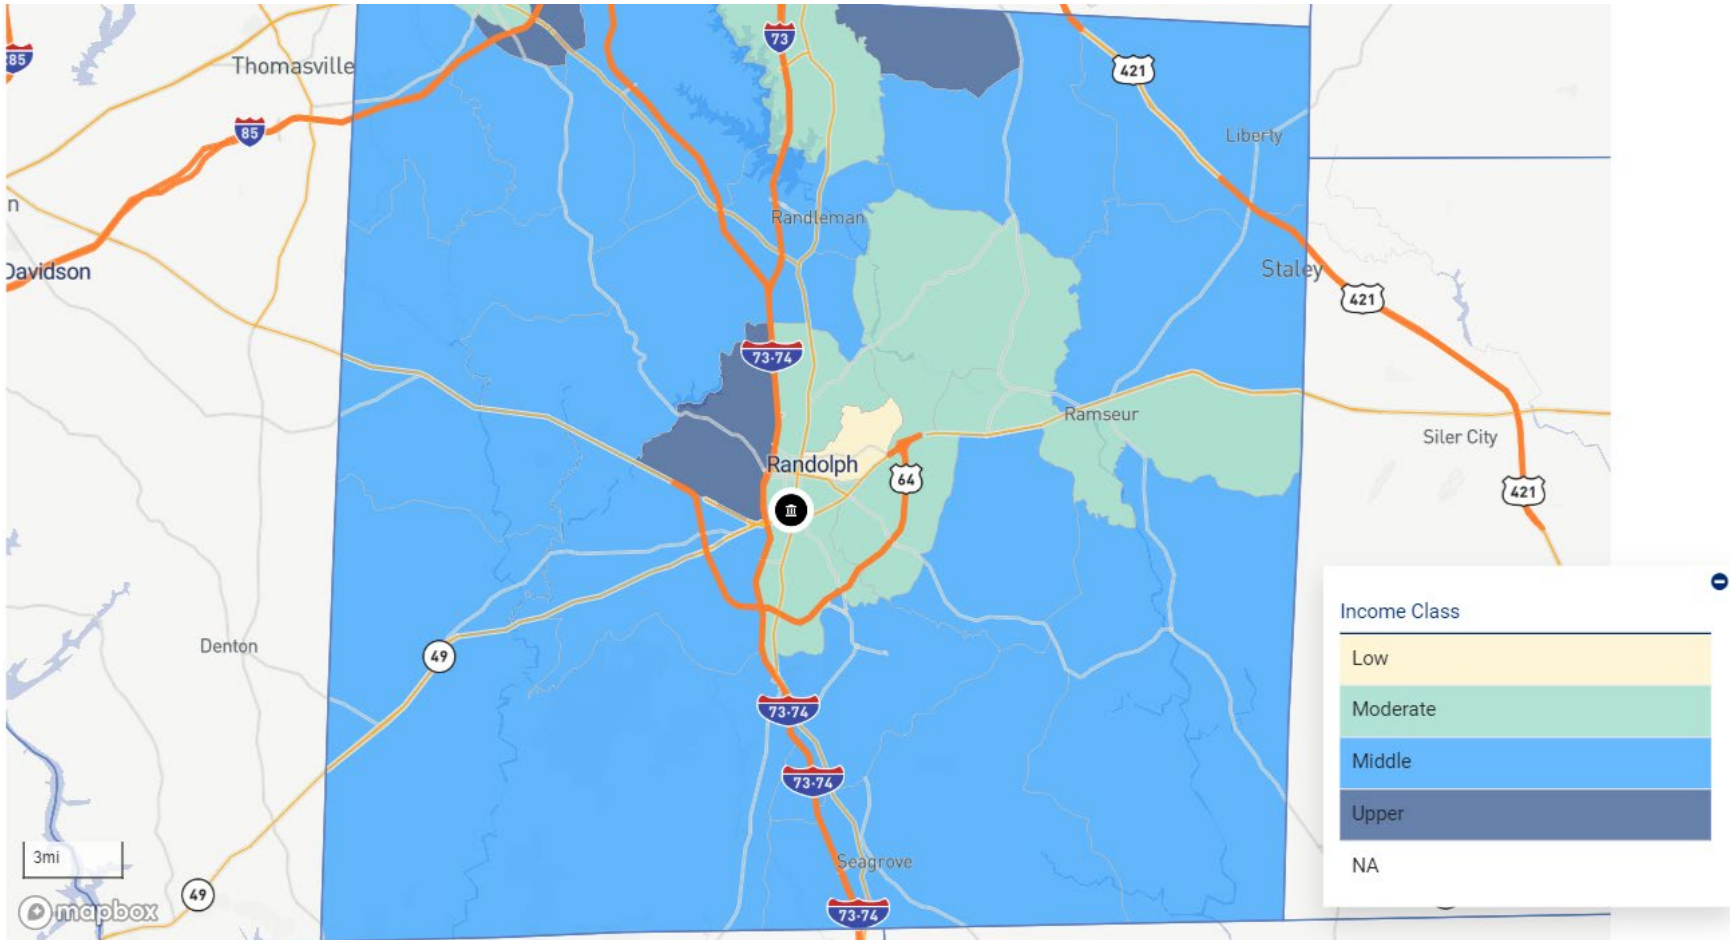

NC – CABARRUS COUNTY

NC – CLEVELAND COUNTY

NC – DAVIDSON COUNTY

NC – DAVIE COUNTY

NC – FORSYTH COUNTY

NC – GASTON COUNTY

NC – LINCOLN COUNTY

NC – MECKLENBURG COUNTY

NC – NEW HANOVER COUNTY

NC – RANDOLPH COUNTY

NC – ROWAN COUNTY

NC – RUTHERFORD COUNTY