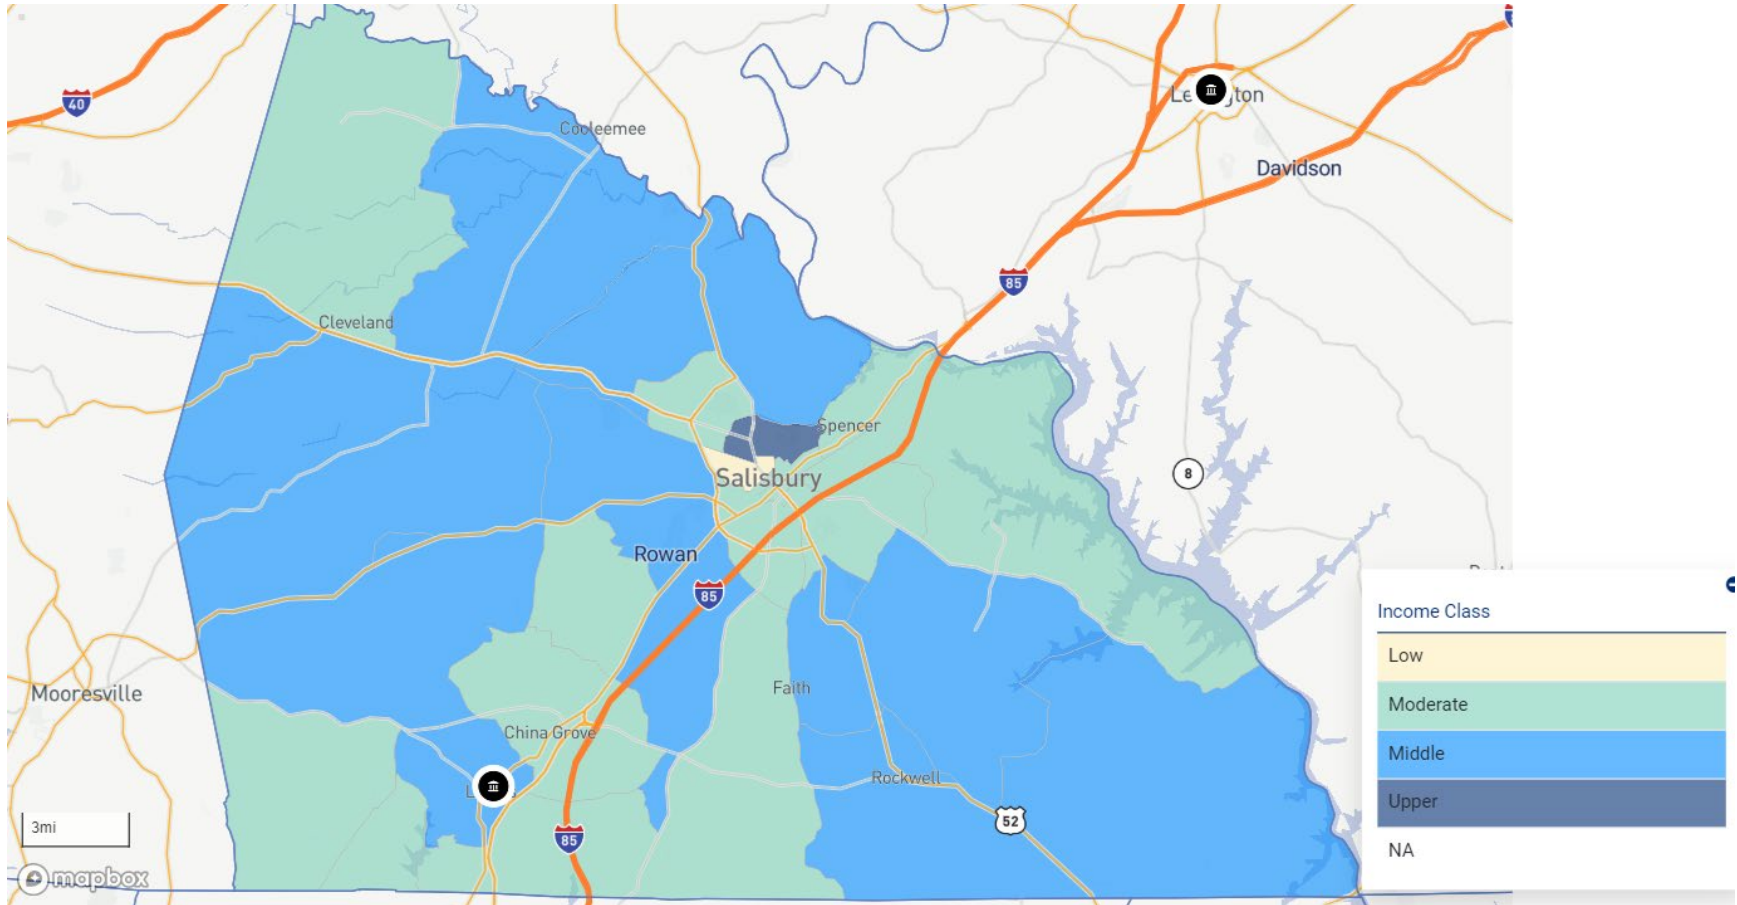

NC – CABARRUS COUNTY

NC – CLEVELAND COUNTY

NC – DAVIDSON COUNTY

NC – DAVIE COUNTY

NC – FORSYTH COUNTY

NC – GASTON COUNTY

NC – LINCOLN COUNTY

NC – MECKLENBURG COUNTY

NC – NEW HANOVER COUNTY

NC – RANDOLPH COUNTY

NC – ROWAN COUNTY

NC – RUTHERFORD COUNTY