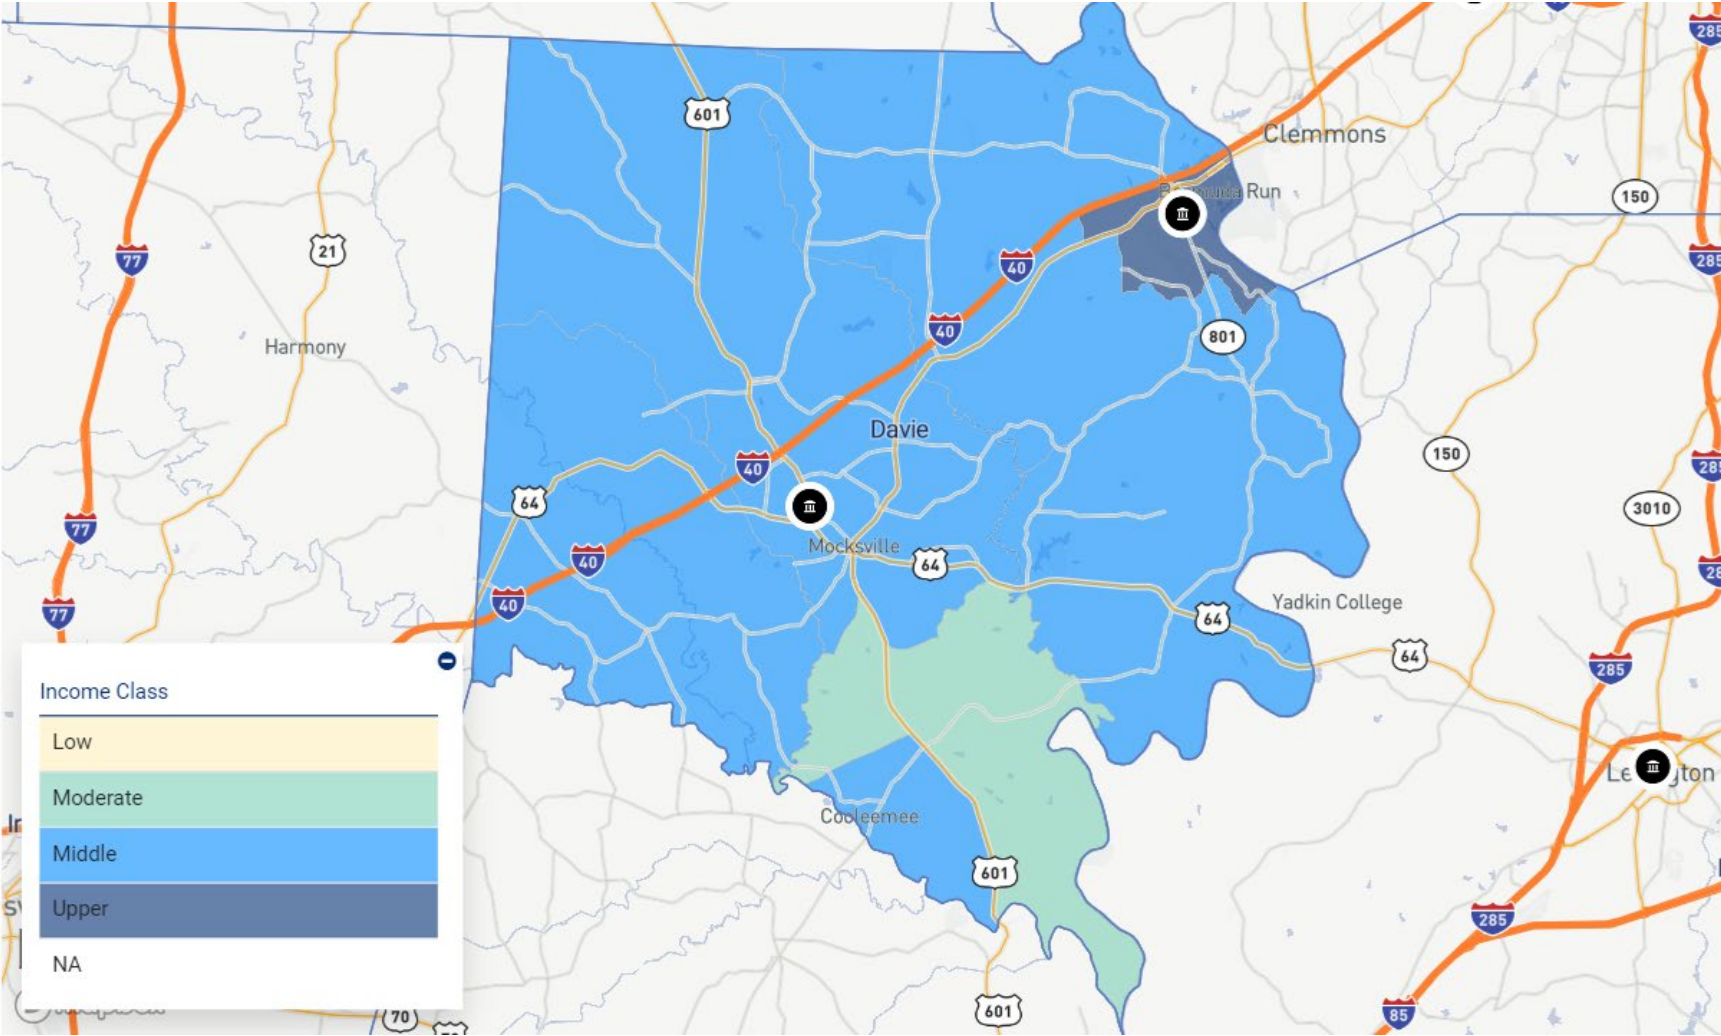

NC – CABARRUS COUNTY

NC – CLEVELAND COUNTY

NC – DAVIDSON COUNTY

NC – DAVIE COUNTY

NC – FORSYTH COUNTY

NC – GASTON COUNTY

NC – LINCOLN COUNTY

NC – MECKLENBURG COUNTY

NC – NEW HANOVER COUNTY

NC – RANDOLPH COUNTY

NC – ROWAN COUNTY

NC – RUTHERFORD COUNTY