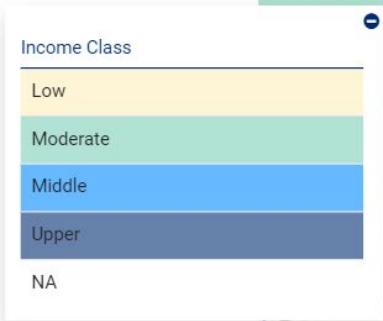

NC – CABARRUS COUNTY

NC – CLEVELAND COUNTY

NC – DAVIDSON COUNTY

NC – DAVIE COUNTY

NC – FORSYTH COUNTY

NC – GASTON COUNTY

NC – LINCOLN COUNTY

NC – MECKLENBURG COUNTY