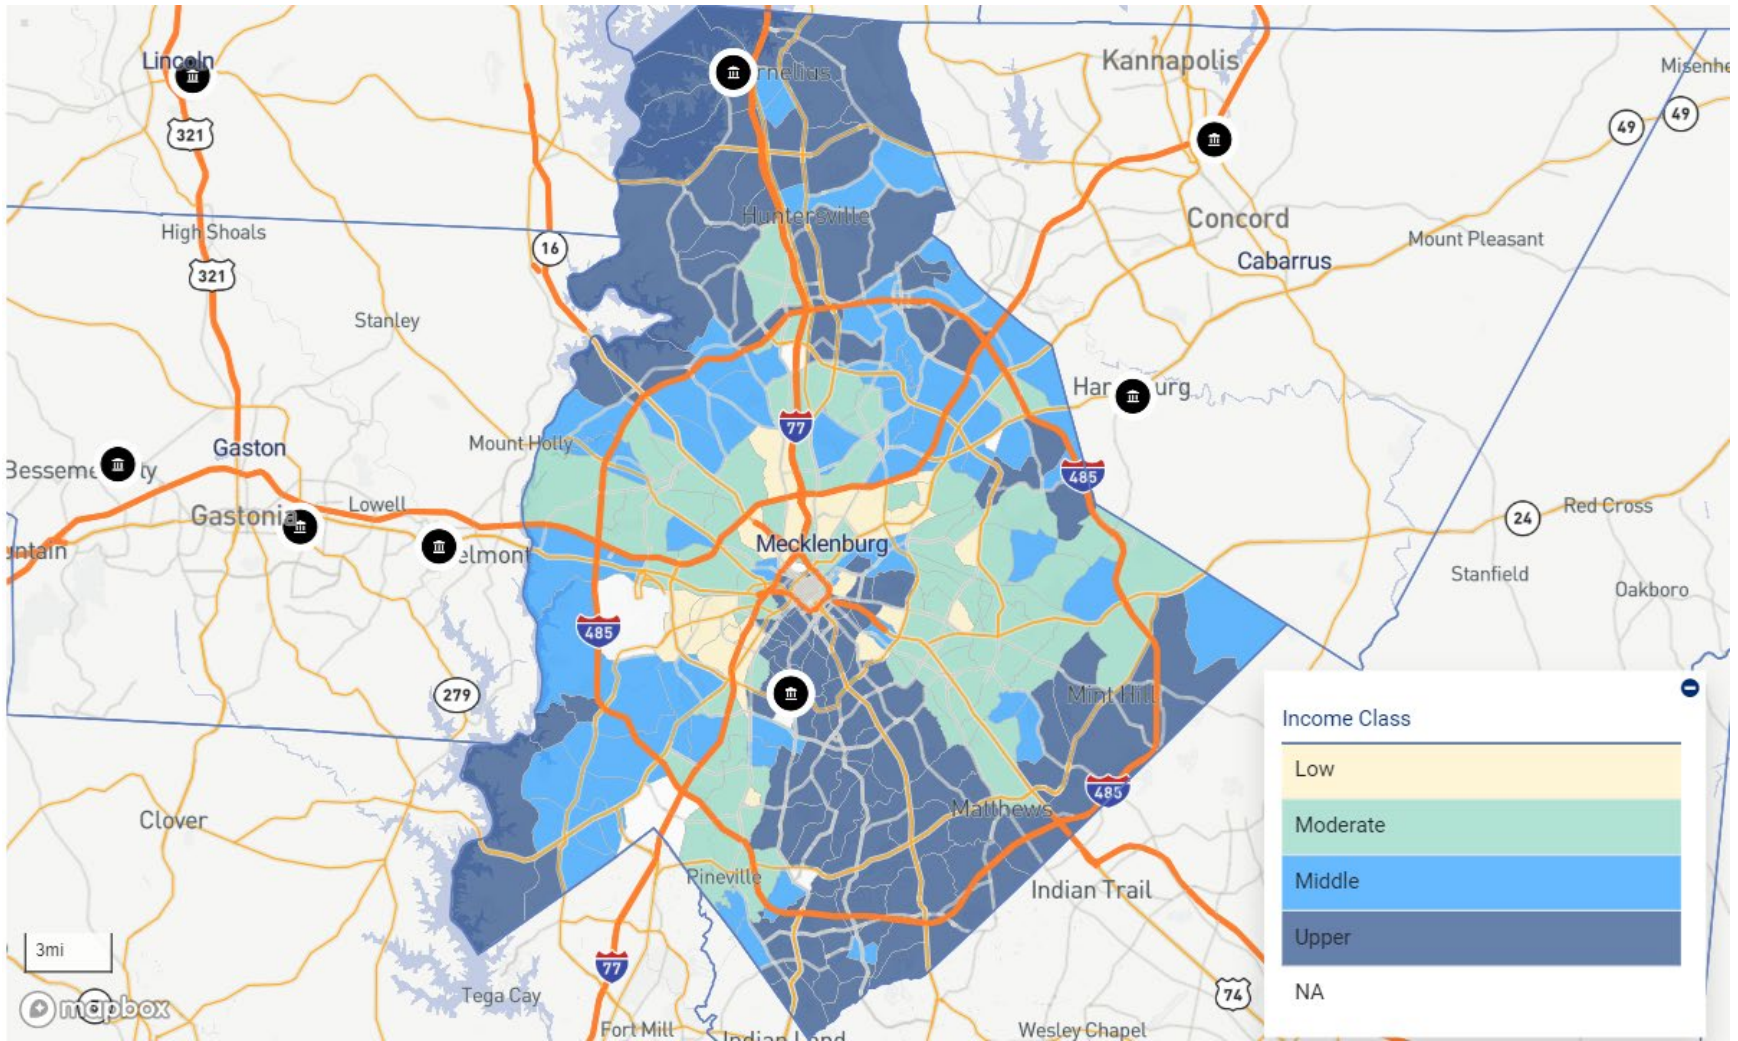

NC – CABARRUS COUNTY

NC – CLEVELAND COUNTY

NC – DAVIDSON COUNTY

NC – DAVIE COUNTY

NC – FORSYTH COUNTY

NC – GASTON COUNTY

NC – LINCOLN COUNTY

NC – MECKLENBURG COUNTY

NC – NEW HANOVER COUNTY

NC – RANDOLPH COUNTY

NC – ROWAN COUNTY

NC – RUTHERFORD COUNTY