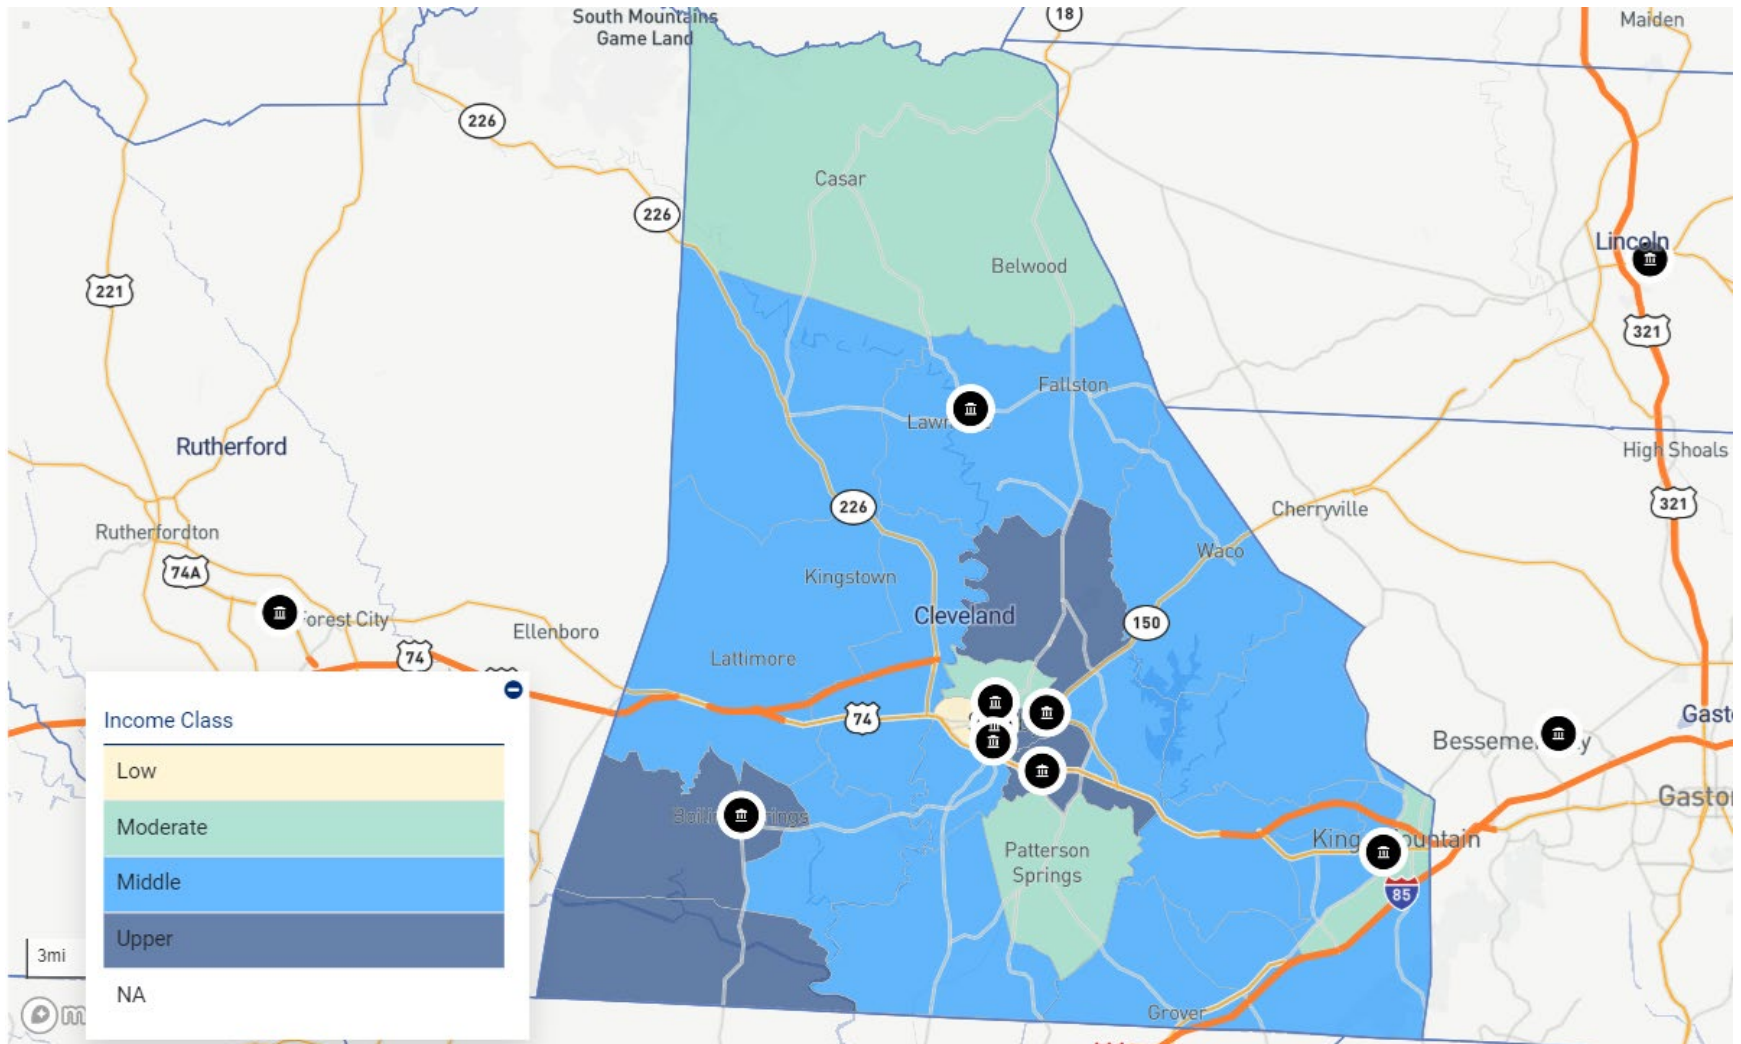

NC – CABARRUS COUNTY

NC – CLEVELAND COUNTY

NC – DAVIDSON COUNTY

NC – DAVIE COUNTY

NC – FORSYTH COUNTY

NC – GASTON COUNTY

NC – LINCOLN COUNTY

NC – MECKLENBURG COUNTY

NC – NEW HANOVER COUNTY

NC – RANDOLPH COUNTY

NC – ROWAN COUNTY

NC – RUTHERFORD COUNTY