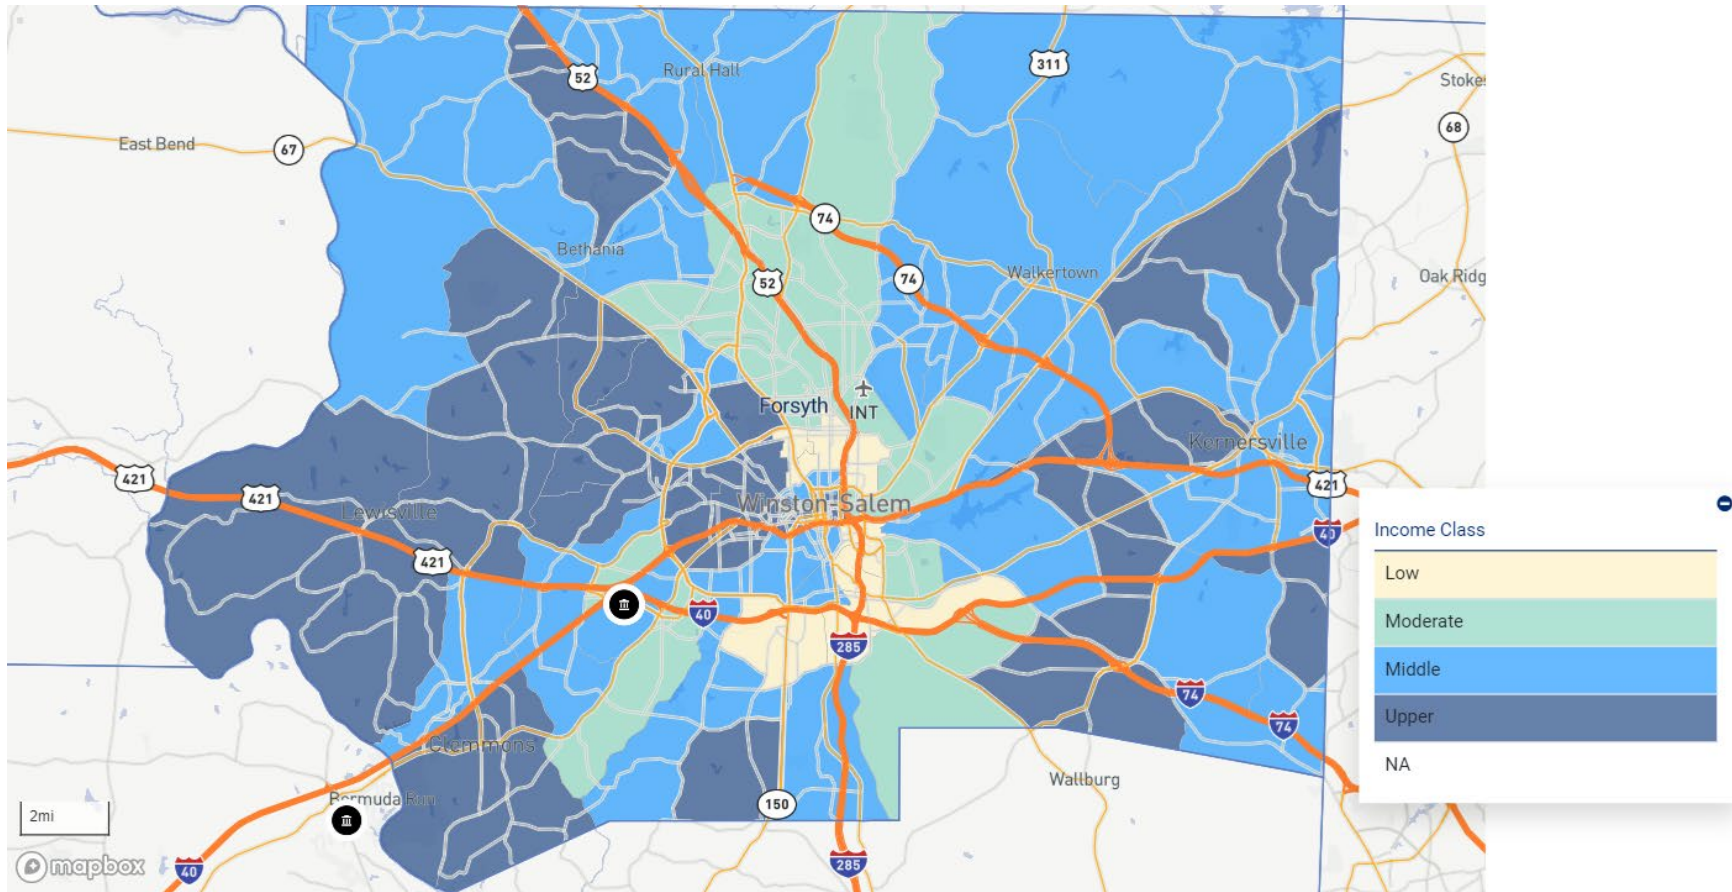

NC – CABARRUS COUNTY

NC – CLEVELAND COUNTY

NC – DAVIDSON COUNTY

NC – DAVIE COUNTY

NC – FORSYTH COUNTY

NC – GASTON COUNTY

NC – LINCOLN COUNTY

NC – MECKLENBURG COUNTY

NC – NEW HANOVER COUNTY

NC – RANDOLPH COUNTY

NC – ROWAN COUNTY

NC – RUTHERFORD COUNTY