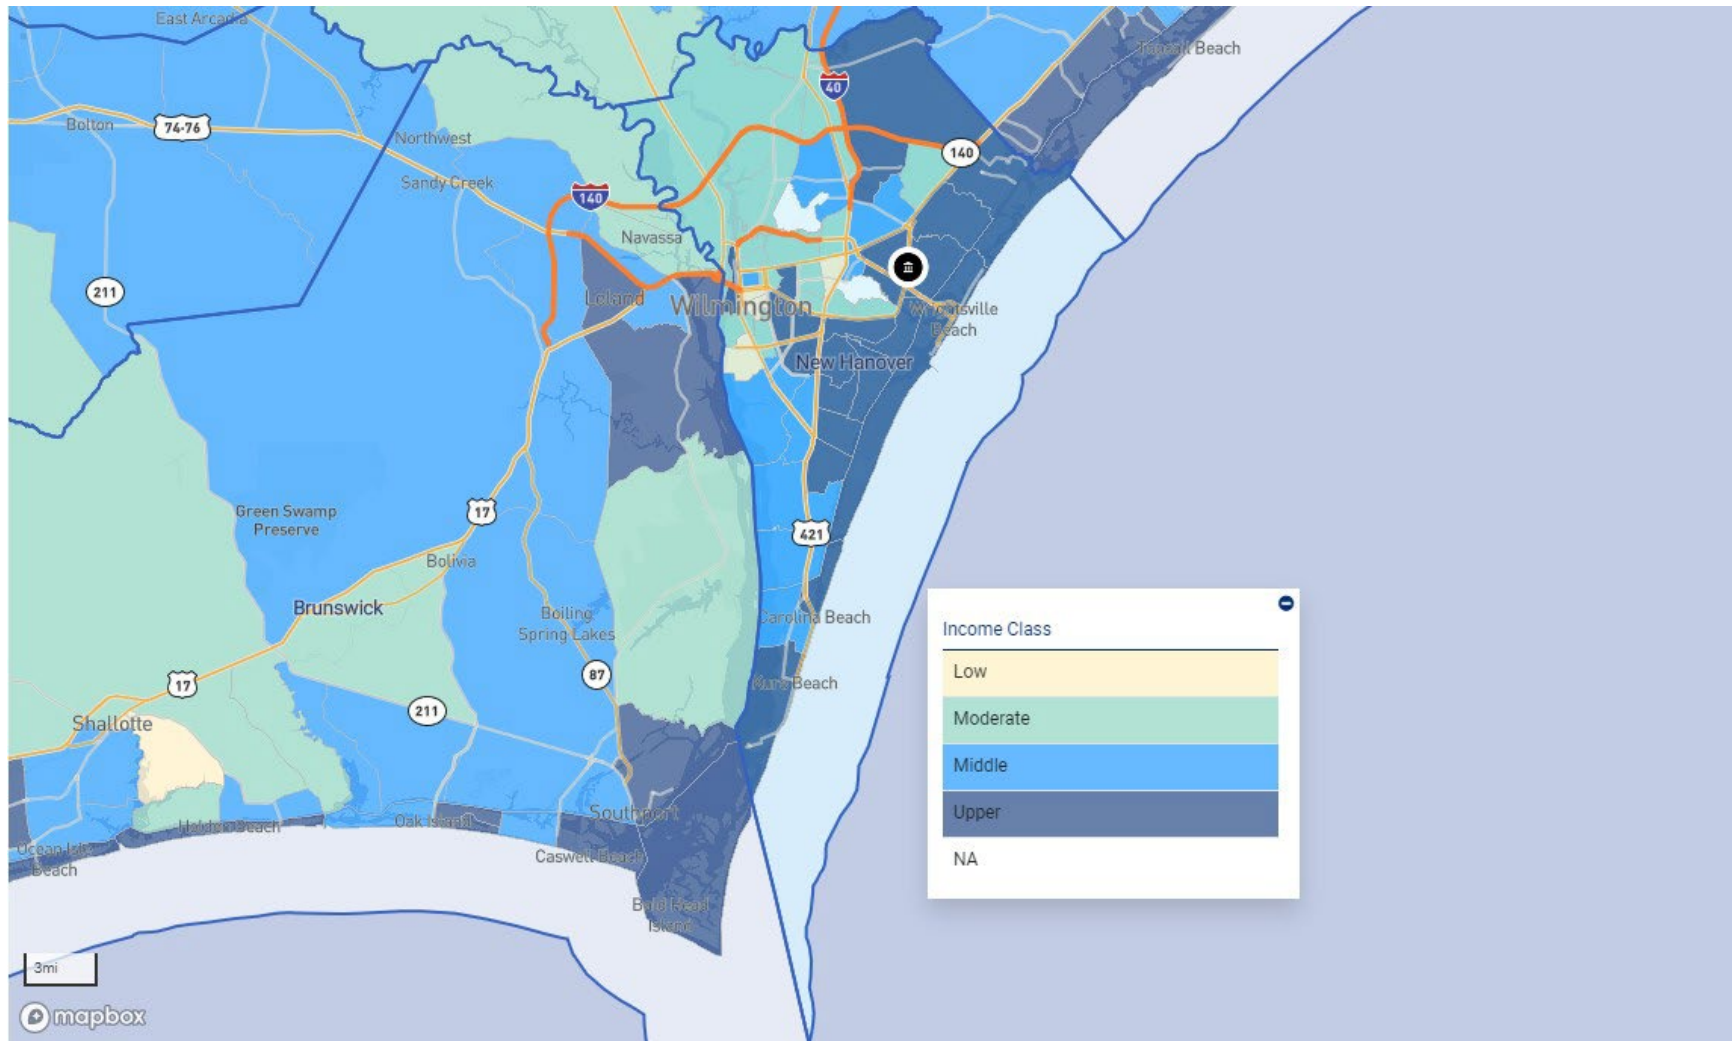

NC – CABARRUS COUNTY

NC – CLEVELAND COUNTY

NC – DAVIDSON COUNTY

NC – DAVIE COUNTY

NC – FORSYTH COUNTY

NC – GASTON COUNTY

NC – LINCOLN COUNTY

NC – MECKLENBURG COUNTY

NC – NEW HANOVER COUNTY

NC – RANDOLPH COUNTY

NC – ROWAN COUNTY

NC – RUTHERFORD COUNTY