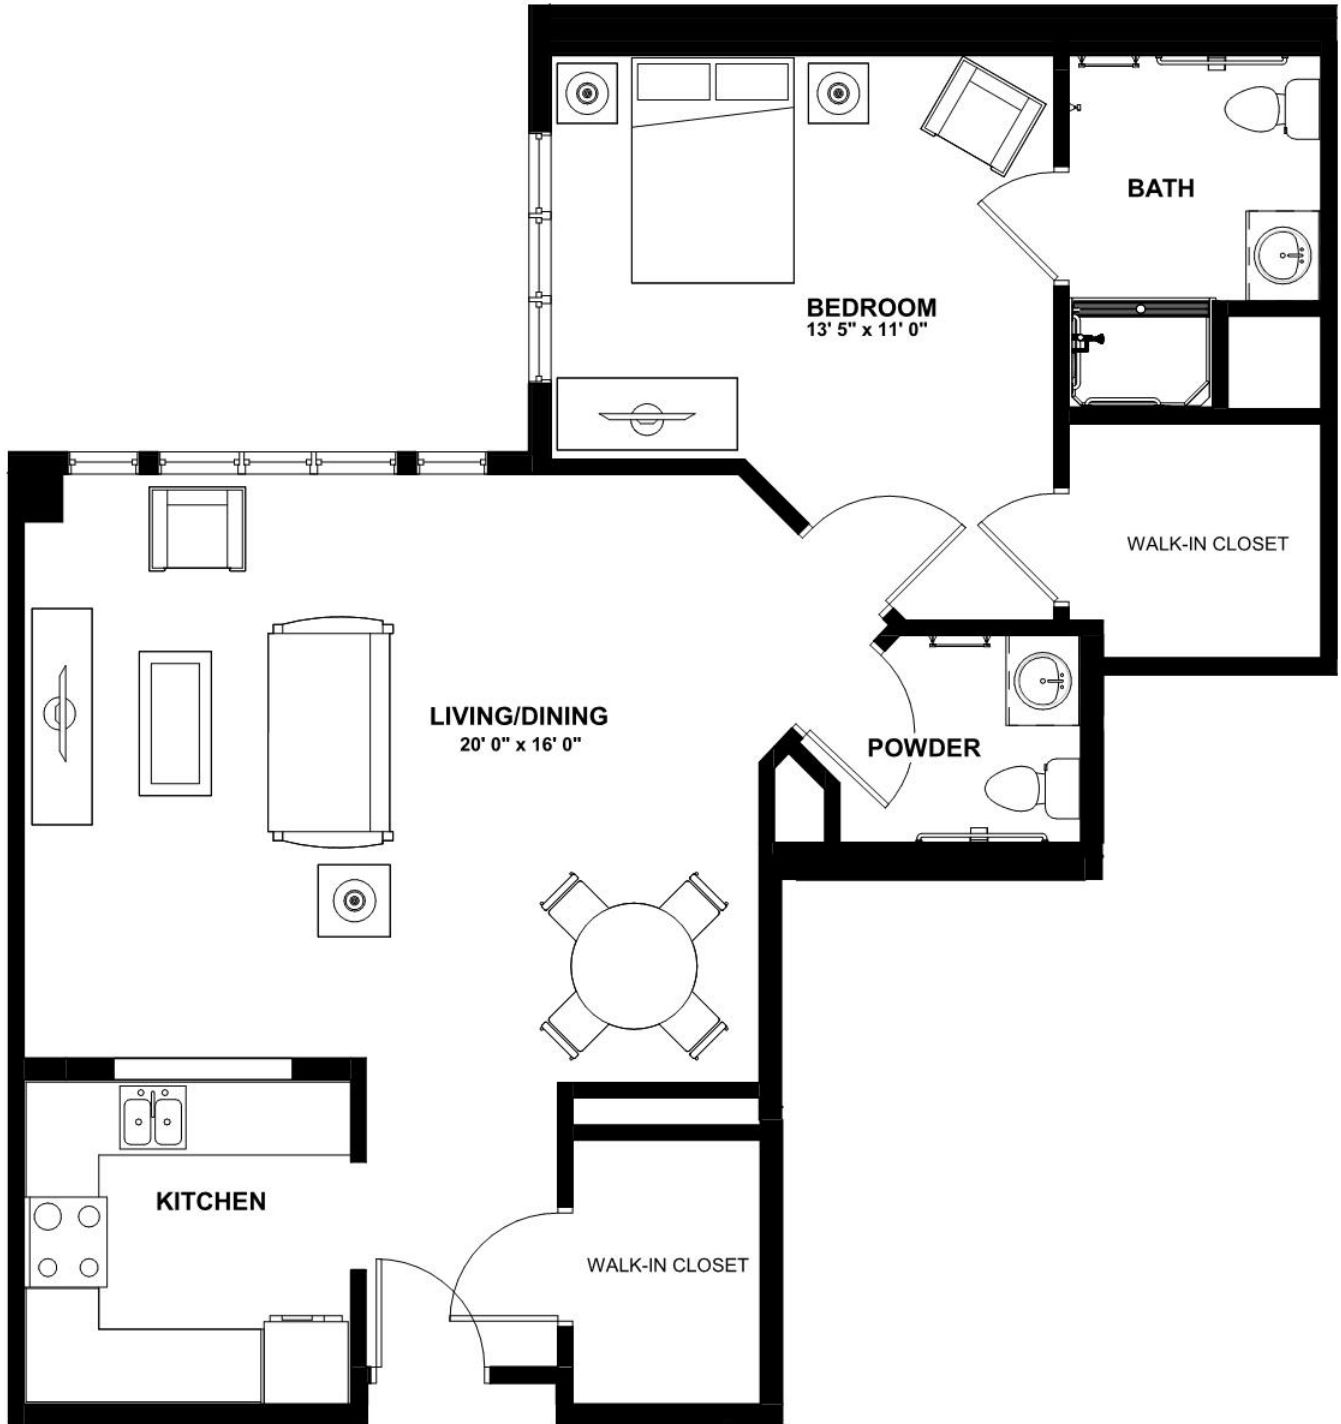

by MONARCH

2 Kathleen Drive, Jackson, NJ 08527
www.monarchcommunities.com/bellaterra
T: 732.730.9500

Independent Living

Evergreen II - 1 Bedroom 1.5 Bath

Size: 954 SF

Bella Terra

by MONARCH

2 Kathleen Drive, Jackson, NJ 08527
www.monarchcommunities.com/bellaterra
T: 732.730.9500

Independent Living

Linden I - 1 Bedroom 1 Bath Den

Size: 933 SF

Bella Terra

by MONARCH

2 Kathleen Drive, Jackson, NJ 08527
www.monarchcommunities.com/bellaterra
T: 732.730.9500

Independent Living

Linden II - 1 Bedroom 1 Bath Den