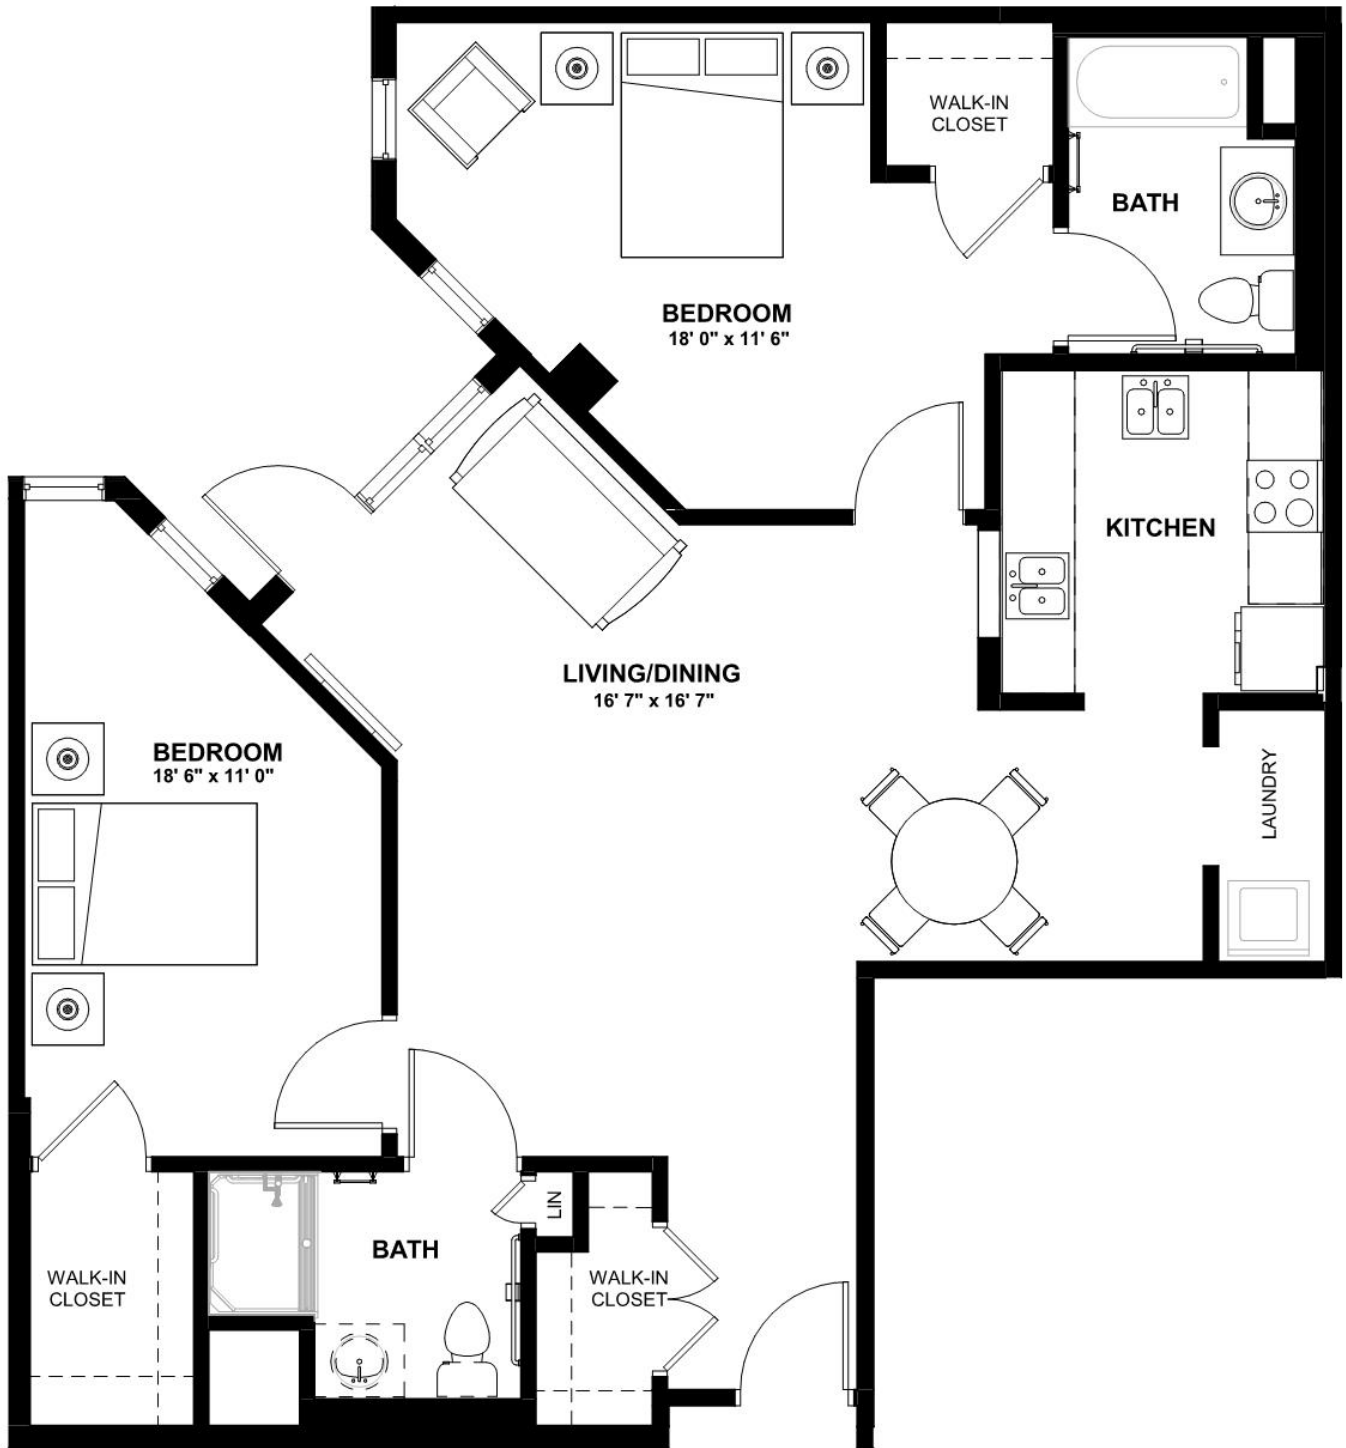

Independent Living

Redwood III - 2 Bedroom 2 Bath

Size: 1,164 SF

Bella Terra

by MONARCH

2 Kathleen Drive, Jackson, NJ 08527
www.monarchcommunities.com/bellaterra
T: 732.730.9500

Independent Living

Redwood II - 2 Bedroom 2 Bath + Balcony

Size: 1,107 SF

Bella Terra

by MONARCH

2 Kathleen Drive, Jackson, NJ 08527
www.monarchcommunities.com/bellaterra
T: 732.730.9500

Independent Living

Torrey Pine I - 2 Bedroom 2 Bath

Size: 1,357 SF

Bella Terra

by MONARCH

2 Kathleen Drive, Jackson, NJ 08527
www.monarchcommunities.com/bellaterra
T: 732.730.9500

Independent Living

Torrey Pine II - 2 Bedroom 2 Bath

Size: 1,432 SF

Bella Terra

by MONARCH

2 Kathleen Drive, Jackson, NJ 08527
www.monarchcommunities.com/bellaterra
T: 732.730.9500