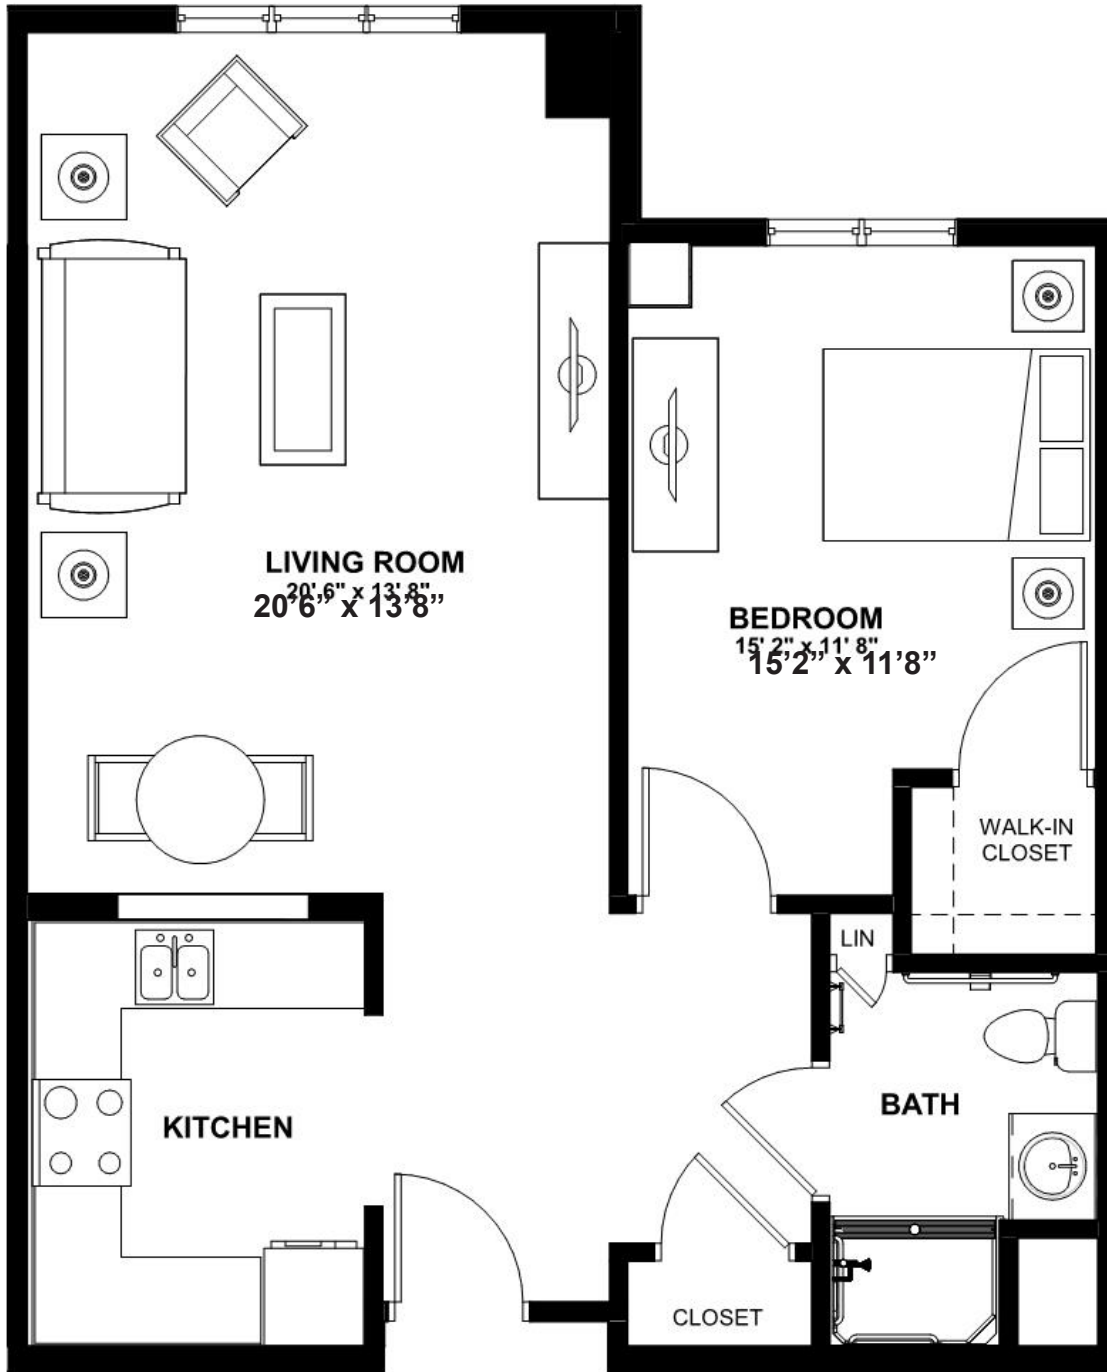

Independent Living

Cypress II - 1 Bedroom 1 Bath

Size: 780 SF

Bella Terra

by MONARCH

2 Kathleen Drive, Jackson, NJ 08527
www.monarchcommunities.com/bellaterra
T: 732.730.9500

Independent Living

Cypress II - 1 Bedroom 1 Bath

Size: 788 SF

Bella Terra

by MONARCH

2 Kathleen Drive, Jackson, NJ 08527
www.monarchcommunities.com/bellaterra
T: 732.730.9500

Independent Living

Cypress II - 1 Bedroom 1 Bath

Size: 730 SF

Bella Terra

by MONARCH

2 Kathleen Drive, Jackson, NJ 08527
www.monarchcommunities.com/bellaterra
T: 732.730.9500

Independent Living

Cypress II - 1 Bedroom 1 Bath

Size: 754 SF

Bella Terra

by MONARCH

2 Kathleen Drive, Jackson, NJ 08527
www.monarchcommunities.com/bellaterra
T: 732.730.9500

Independent Living

Cypress III - 1 Bedroom 1 Bath

Size: 765 SF

Bella Terra

by MONARCH

2 Kathleen Drive, Jackson, NJ 08527
www.monarchcommunities.com/bellaterra
T: 732.730.9500

Independent Living

Evergreen I - 1 Bedroom 1.5 Bath