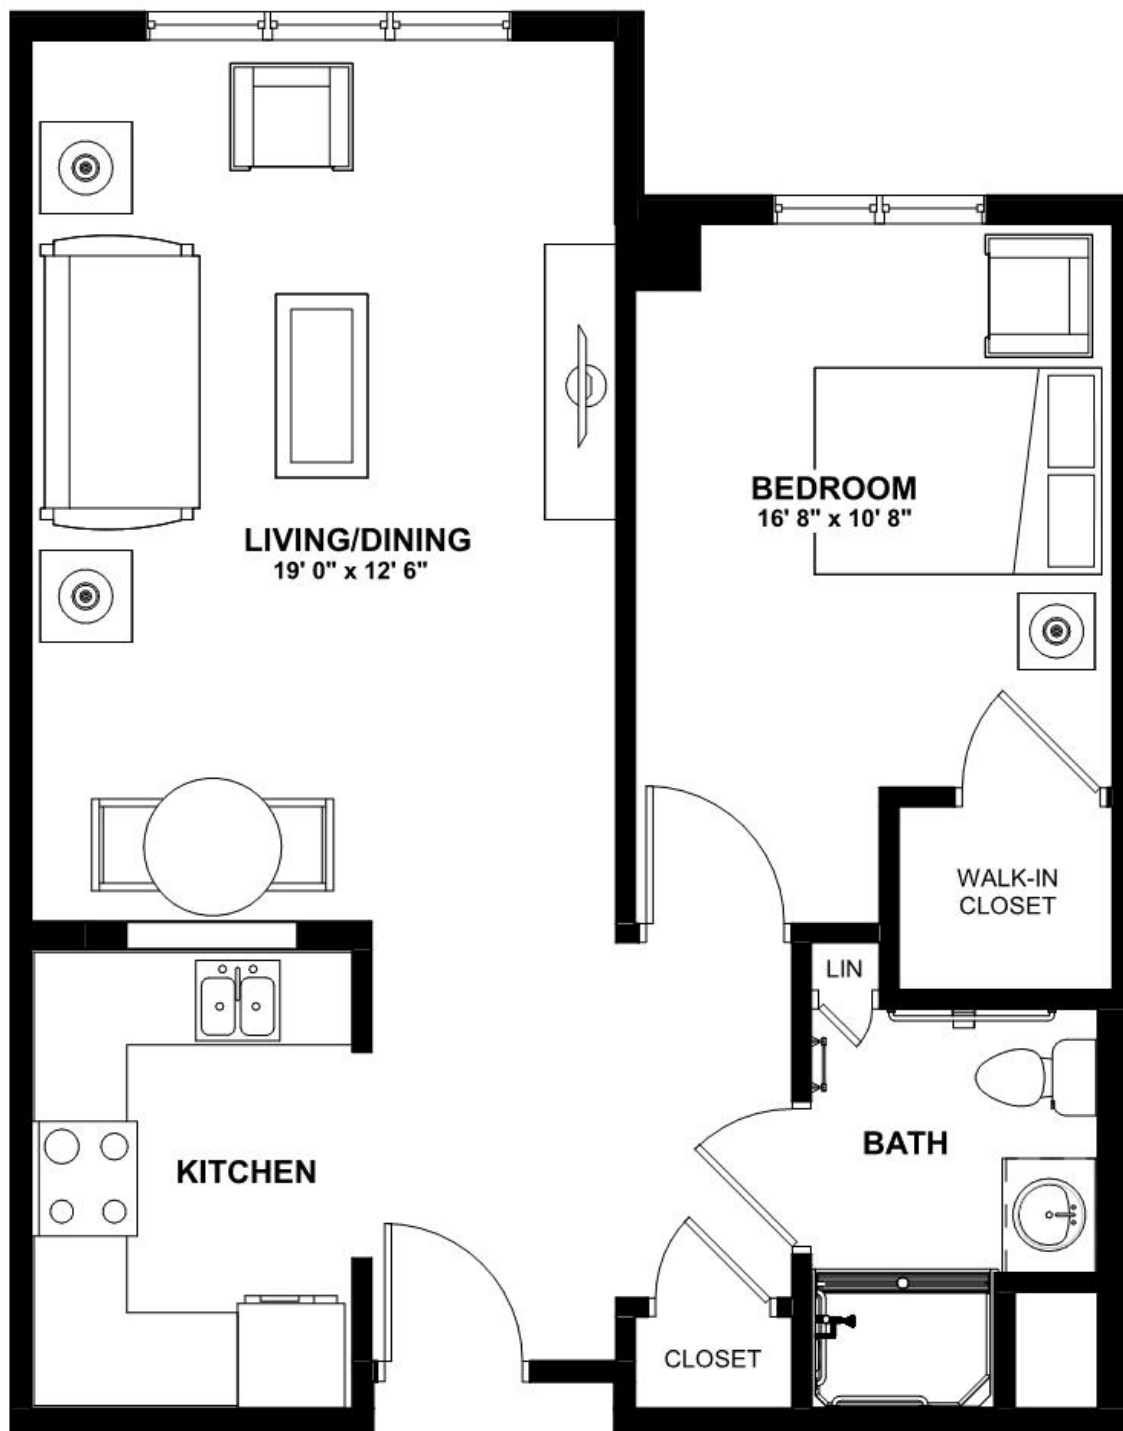

Independent Living

Aspen I - Studio

Size: 502 SF

Bella Terra

by MONARCH

2 Kathleen Drive, Jackson, NJ 08527
www.monarchcommunities.com/bellaterra
T: 732.730.9500

Independent Living

Aspen II - Studio

Size: 536 SF

Bella Terra

by MONARCH

2 Kathleen Drive, Jackson, NJ 08527
www.monarchcommunities.com/bellaterra
T: 732.730.9500

Independent Living

Cypress I - 1 Bedroom 1 Bath

Size: 661 SF

Bella Terra

by MONARCH

2 Kathleen Drive, Jackson, NJ 08527
www.monarchcommunities.com/bellaterra
T: 732.730.9500

Independent Living

Cypress I - 1 Bedroom 1 Bath

Size: 680 SF

Bella Terra

by MONARCH

2 Kathleen Drive, Jackson, NJ 08527
www.monarchcommunities.com/bellaterra
T: 732.730.9500

Independent Living

Cypress II - 1 Bedroom 1 Bath

Size: 780 SF

Bella Terra

by MONARCH

2 Kathleen Drive, Jackson, NJ 08527
www.monarchcommunities.com/bellaterra
T: 732.730.9500

Independent Living

Cypress II - 1 Bedroom 1 Bath