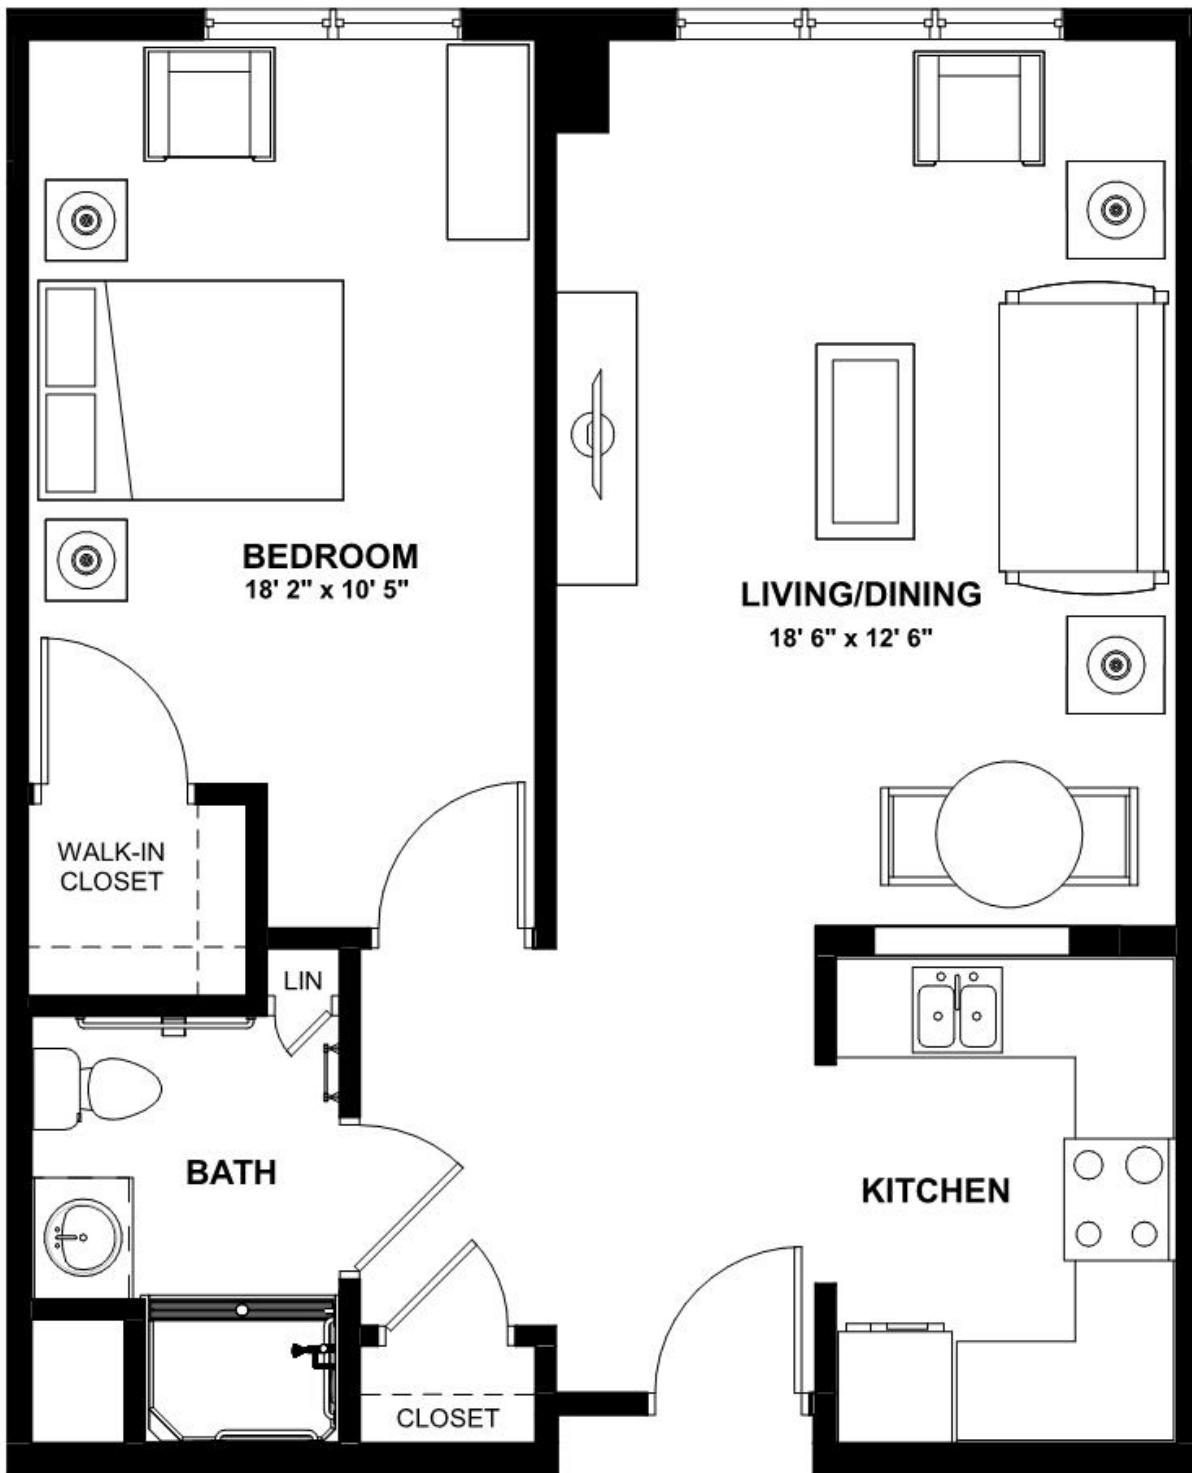

Size: 536 SF

Bella Terra

by MONARCH

2 Kathleen Drive, Jackson, NJ 08527
www.monarchcommunities.com/bellaterra
T: 732.730.9500

Independent Living

Cypress I - 1 Bedroom 1 Bath

Size: 661 SF

Bella Terra

by MONARCH

2 Kathleen Drive, Jackson, NJ 08527
www.monarchcommunities.com/bellaterra
T: 732.730.9500

Independent Living

Cypress I - 1 Bedroom 1 Bath

Size: 680 SF

Bella Terra

by MONARCH

2 Kathleen Drive, Jackson, NJ 08527
www.monarchcommunities.com/bellaterra
T: 732.730.9500

Independent Living

Cypress II - 1 Bedroom 1 Bath

Size: 780 SF

Bella Terra

by MONARCH

2 Kathleen Drive, Jackson, NJ 08527
www.monarchcommunities.com/bellaterra
T: 732.730.9500

Independent Living

Cypress II - 1 Bedroom 1 Bath

Size: 788 SF

Bella Terra

by MONARCH

2 Kathleen Drive, Jackson, NJ 08527
www.monarchcommunities.com/bellaterra
T: 732.730.9500

Independent Living

Cypress II - 1 Bedroom 1 Bath

Size: 730 SF

Bella Terra