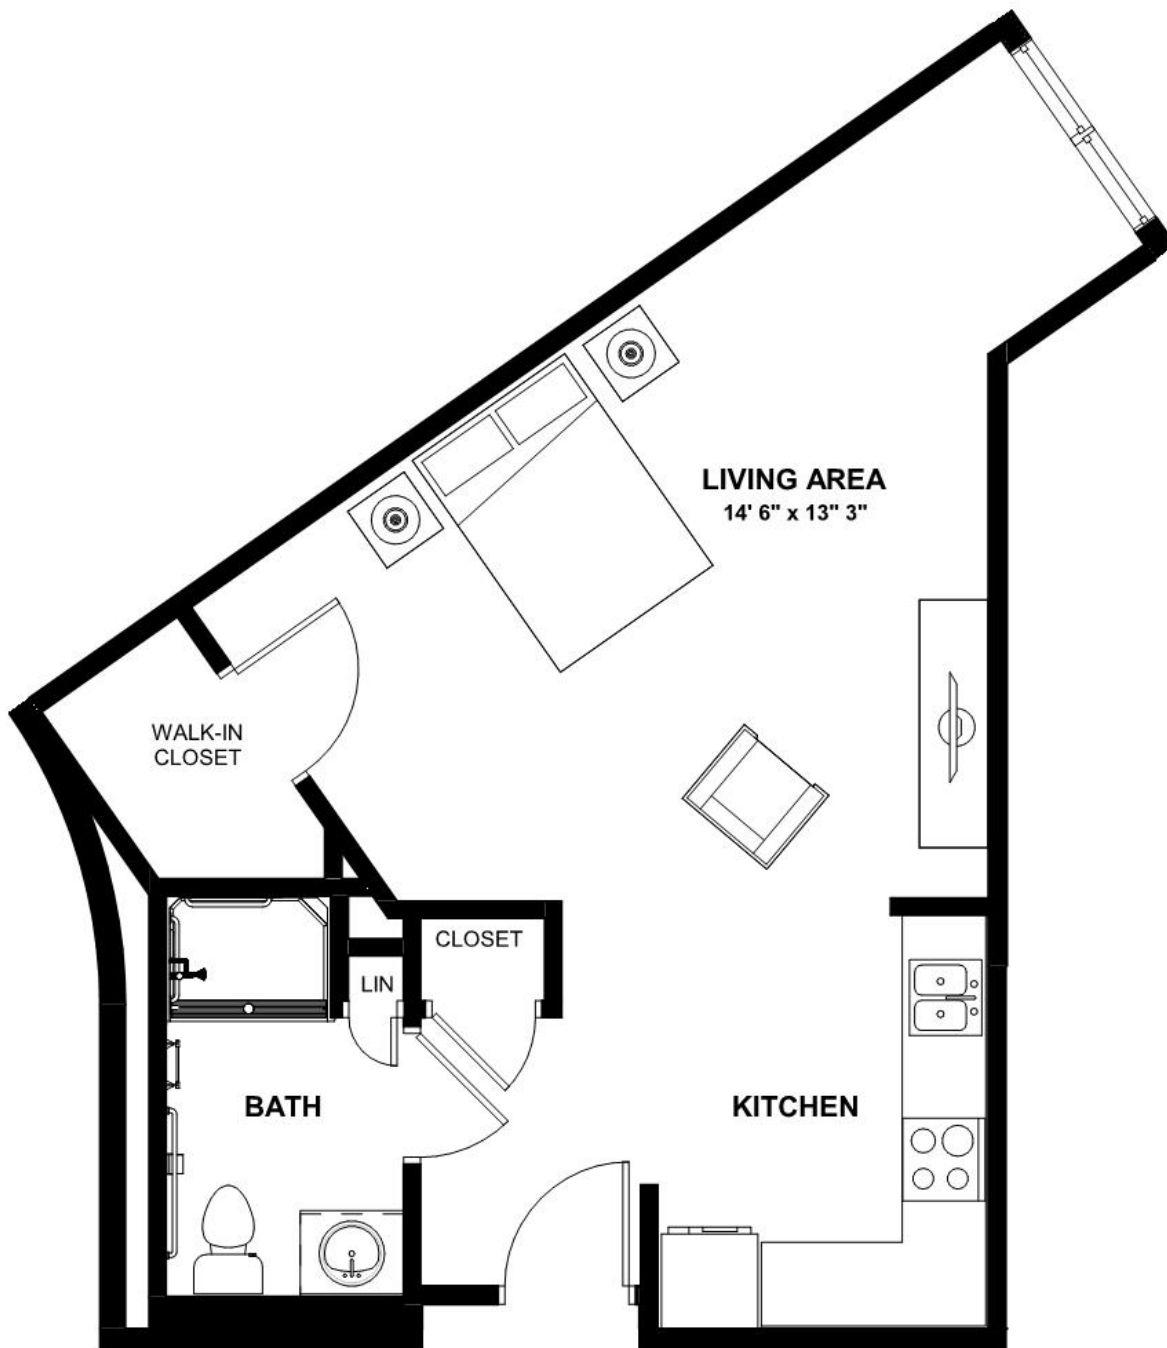

Independent Living

Aspen I - Studio

Size: 502 SF

Bella Terra

by MONARCH

2 Kathleen Drive, Jackson, NJ 08527
www.monarchcommunities.com/bellaterra
T: 732.730.9500

Independent Living

Aspen II - Studio

Size: 536 SF

Bella Terra

by MONARCH

2 Kathleen Drive, Jackson, NJ 08527
www.monarchcommunities.com/bellaterra
T: 732.730.9500

Independent Living

Cypress I - 1 Bedroom 1 Bath

Size: 661 SF

Bella Terra

by MONARCH

2 Kathleen Drive, Jackson, NJ 08527
www.monarchcommunities.com/bellaterra
T: 732.730.9500

Independent Living

Cypress I - 1 Bedroom 1 Bath

Size: 680 SF

Bella Terra

by MONARCH

2 Kathleen Drive, Jackson, NJ 08527
www.monarchcommunities.com/bellaterra
T: 732.730.9500

Independent Living

Cypress II - 1 Bedroom 1 Bath

Size: 780 SF

Bella Terra

by MONARCH

2 Kathleen Drive, Jackson, NJ 08527
www.monarchcommunities.com/bellaterra
T: 732.730.9500

Independent Living

Cypress II - 1 Bedroom 1 Bath