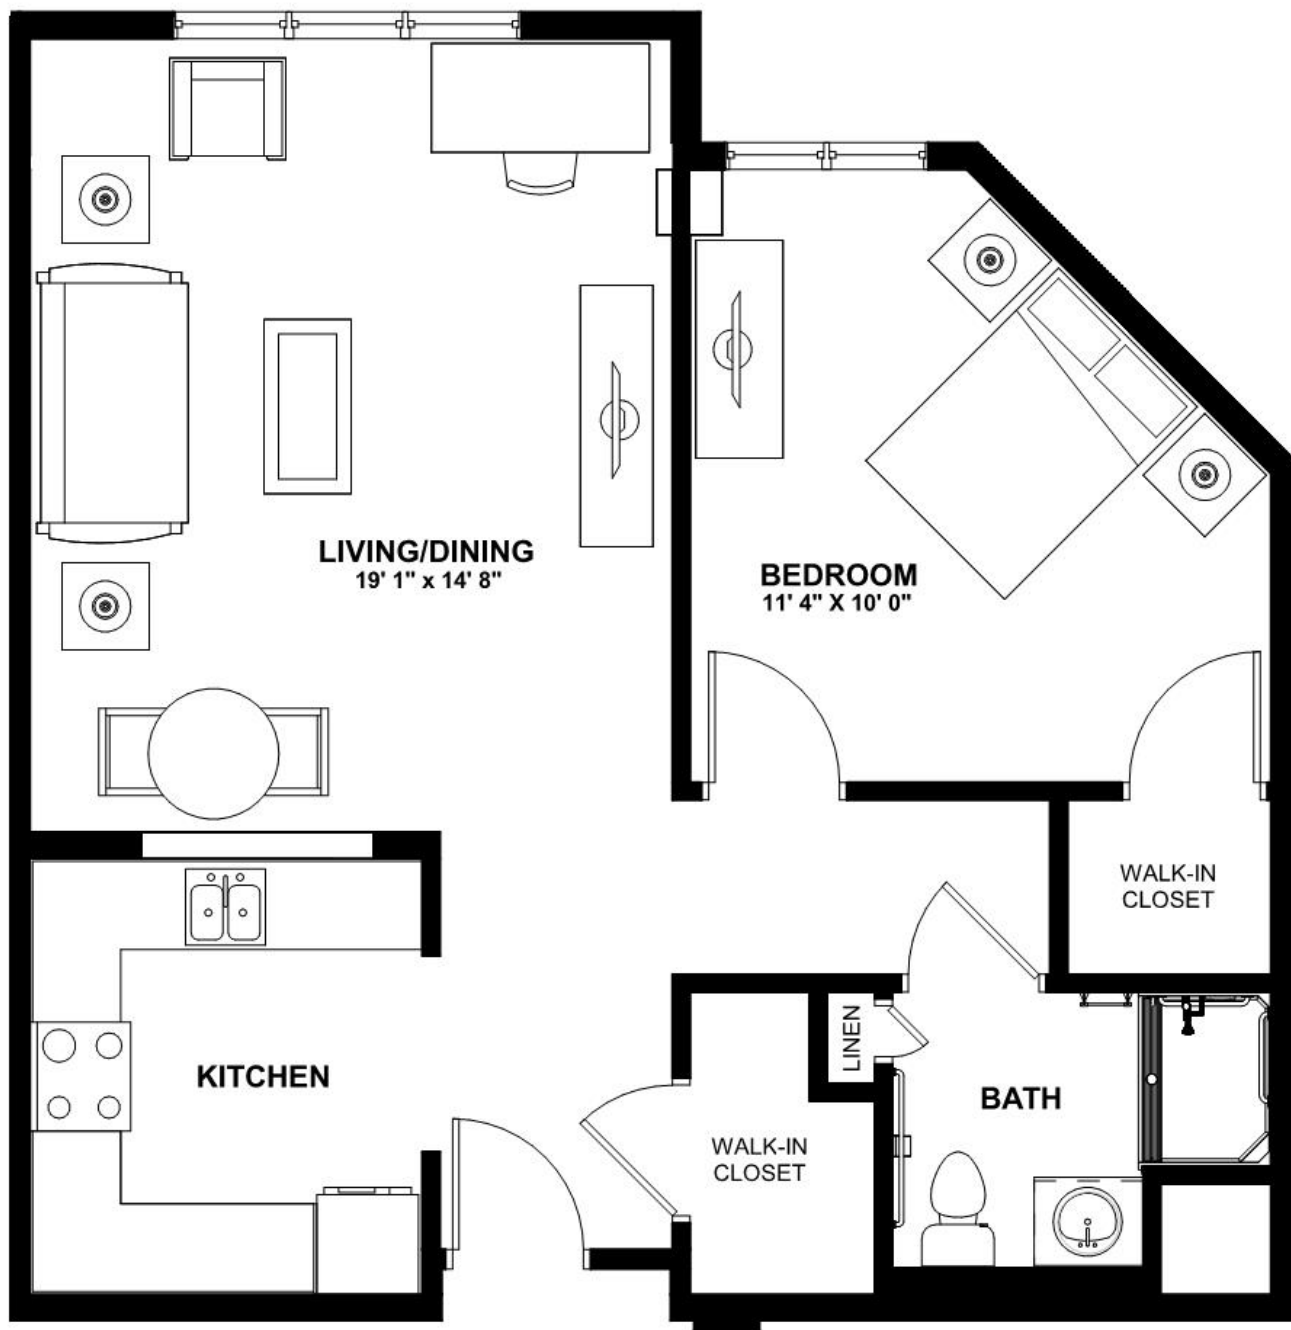

Independent Living

Cypress II - 1 Bedroom 1 Bath

Size: 780 SF

Bella Terra

by MONARCH

2 Kathleen Drive, Jackson, NJ 08527
www.monarchcommunities.com/bellaterra
T: 732.730.9500

Independent Living

Cypress II - 1 Bedroom 1 Bath

Size: 788 SF

Bella Terra

by MONARCH

2 Kathleen Drive, Jackson, NJ 08527
www.monarchcommunities.com/bellaterra
T: 732.730.9500

Independent Living

Cypress II - 1 Bedroom 1 Bath

Size: 730 SF

Bella Terra

by MONARCH

2 Kathleen Drive, Jackson, NJ 08527
www.monarchcommunities.com/bellaterra
T: 732.730.9500

Independent Living

Cypress II - 1 Bedroom 1 Bath

Size: 754 SF

Bella Terra

by MONARCH

2 Kathleen Drive, Jackson, NJ 08527
www.monarchcommunities.com/bellaterra
T: 732.730.9500

Independent Living

Cypress III - 1 Bedroom 1 Bath

Size: 765 SF

Bella Terra

by MONARCH

2 Kathleen Drive, Jackson, NJ 08527
www.monarchcommunities.com/bellaterra
T: 732.730.9500

Independent Living

Evergreen I - 1 Bedroom 1.5 Bath