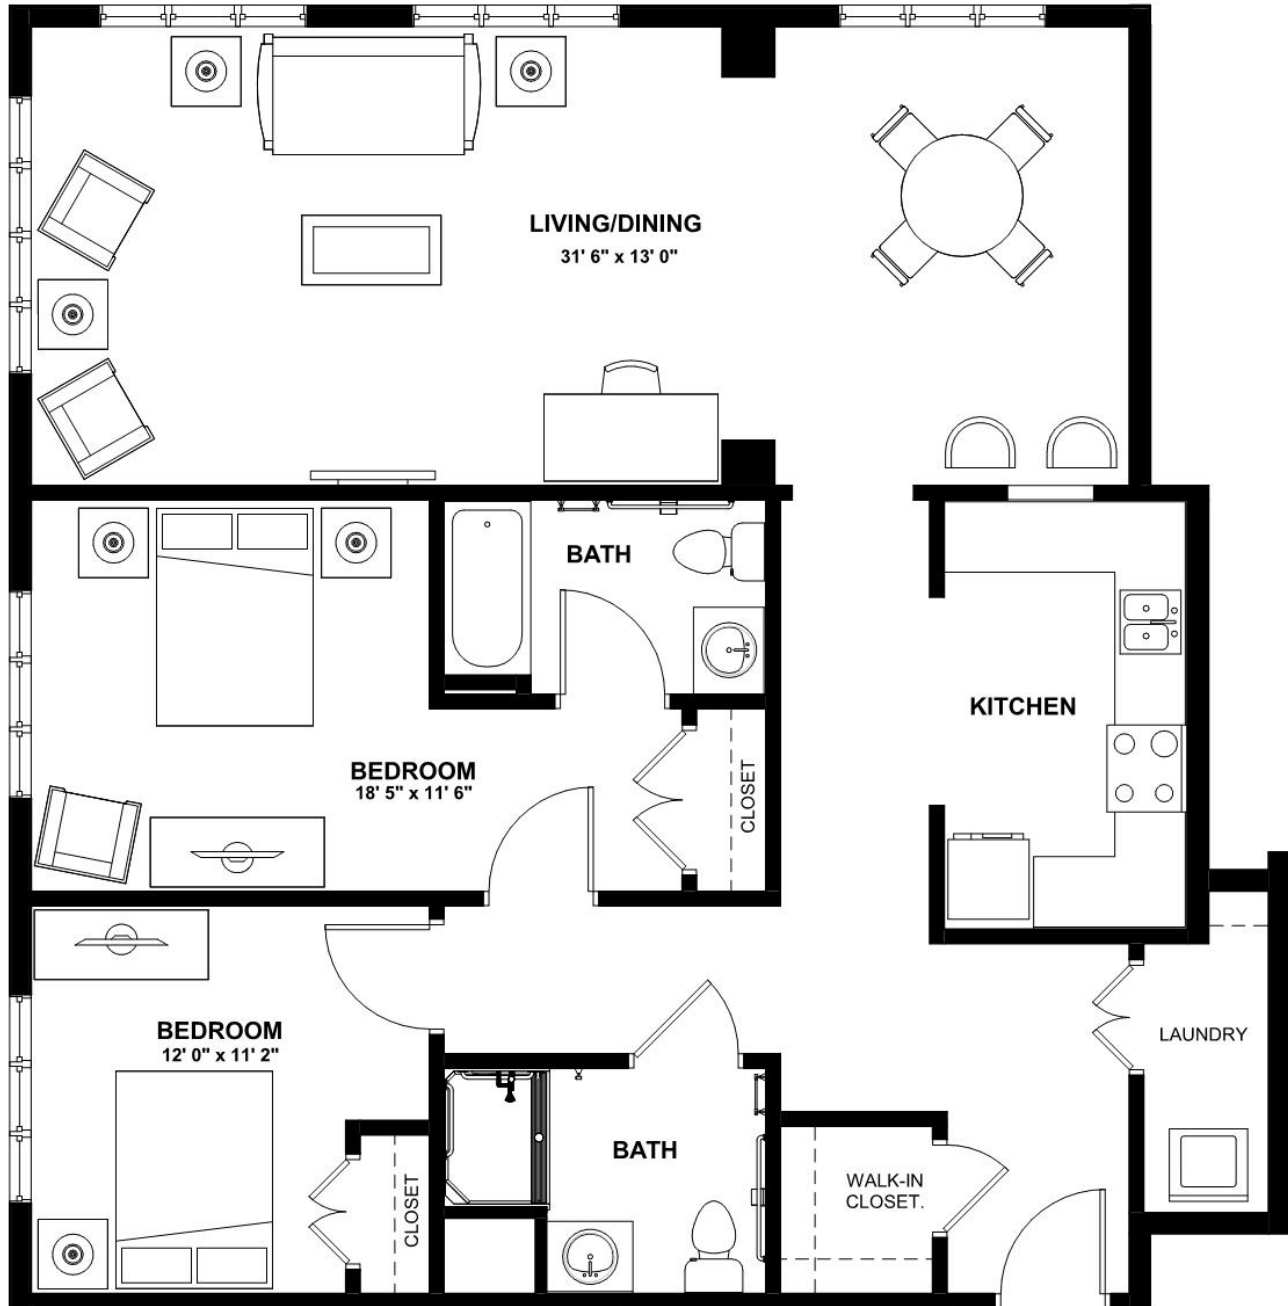

by MONARCH

2 Kathleen Drive, Jackson, NJ 08527
www.monarchcommunities.com/bellaterra
T: 732.730.9500

Independent Living

Redwood I - 2 Bedroom 2 Bath

Size: 1,062 SF

Bella Terra

by MONARCH

2 Kathleen Drive, Jackson, NJ 08527
www.monarchcommunities.com/bellaterra
T: 732.730.9500

Independent Living

Redwood III - 2 Bedroom 2 Bath

Size: 1,164 SF

Bella Terra

by MONARCH

2 Kathleen Drive, Jackson, NJ 08527
www.monarchcommunities.com/bellaterra
T: 732.730.9500

Independent Living

Redwood II - 2 Bedroom 2 Bath + Balcony

Size: 1,107 SF

Bella Terra

by MONARCH

2 Kathleen Drive, Jackson, NJ 08527
www.monarchcommunities.com/bellaterra
T: 732.730.9500

Independent Living

Torrey Pine I - 2 Bedroom 2 Bath

Size: 1,357 SF

Bella Terra