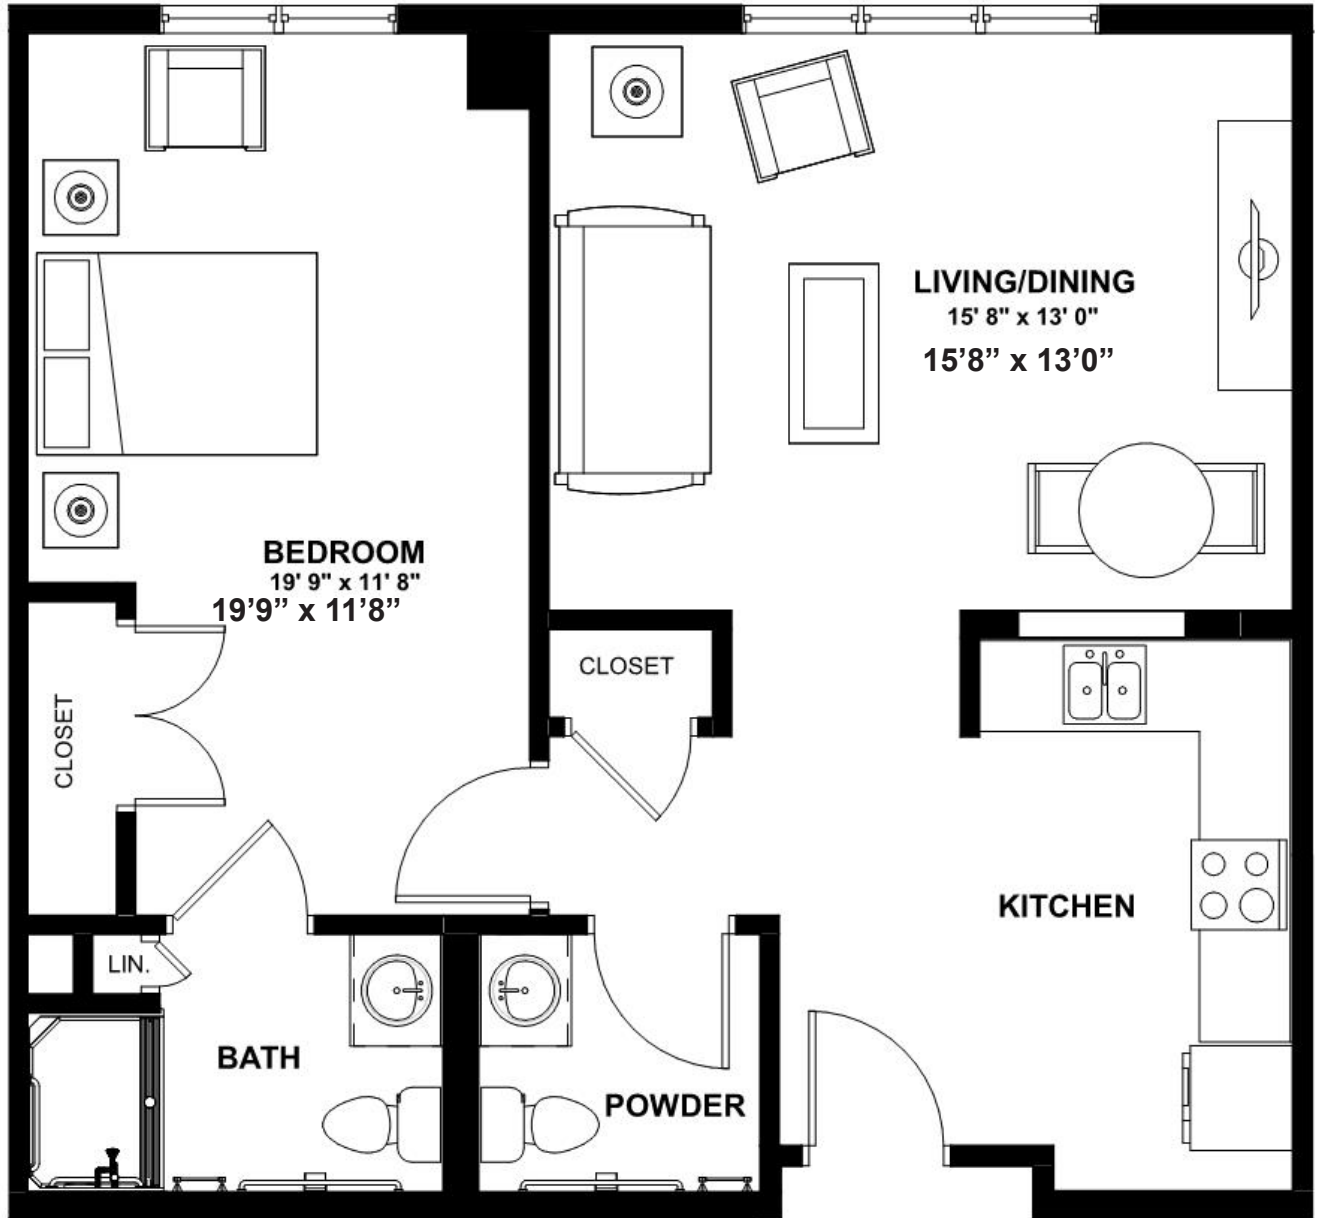

Independent Living

Evergreen I - 1 Bedroom 1.5 Bath

Size: 713 SF

Bella Terra

by MONARCH

2 Kathleen Drive, Jackson, NJ 08527
www.monarchcommunities.com/bellaterra
T: 732.730.9500