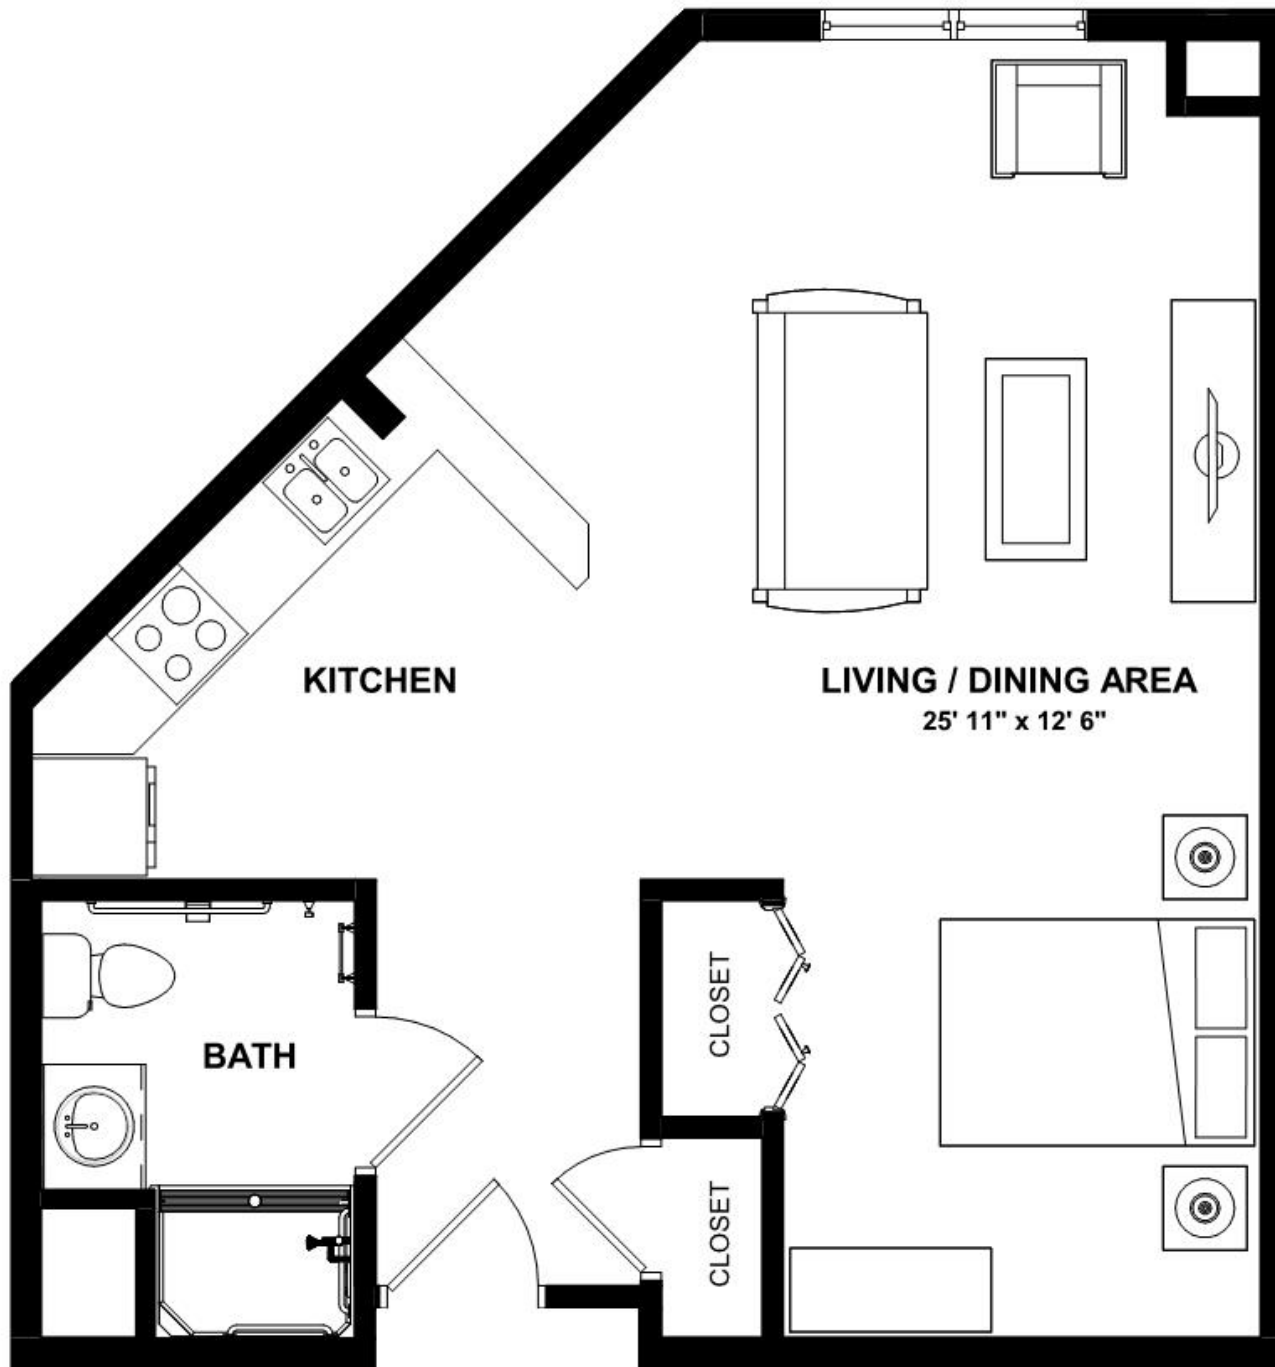

Independent Living

Aspen I - Studio

Size: 502 SF

Bella Terra

by MONARCH

2 Kathleen Drive, Jackson, NJ 08527
www.monarchcommunities.com/bellaterra
T: 732.730.9500

Independent Living

Aspen II - Studio

Size: 536 SF

Bella Terra

by MONARCH

2 Kathleen Drive, Jackson, NJ 08527
www.monarchcommunities.com/bellaterra
T: 732.730.9500

Independent Living

Cypress I - 1 Bedroom 1 Bath

Size: 661 SF

Bella Terra

by MONARCH

2 Kathleen Drive, Jackson, NJ 08527
www.monarchcommunities.com/bellaterra
T: 732.730.9500

Independent Living

Cypress I - 1 Bedroom 1 Bath

Size: 680 SF

Bella Terra

by MONARCH

2 Kathleen Drive, Jackson, NJ 08527
www.monarchcommunities.com/bellaterra
T: 732.730.9500

Independent Living

Cypress II - 1 Bedroom 1 Bath

Size: 780 SF

Bella Terra

by MONARCH

2 Kathleen Drive, Jackson, NJ 08527
www.monarchcommunities.com/bellaterra
T: 732.730.9500

Independent Living

Cypress II - 1 Bedroom 1 Bath