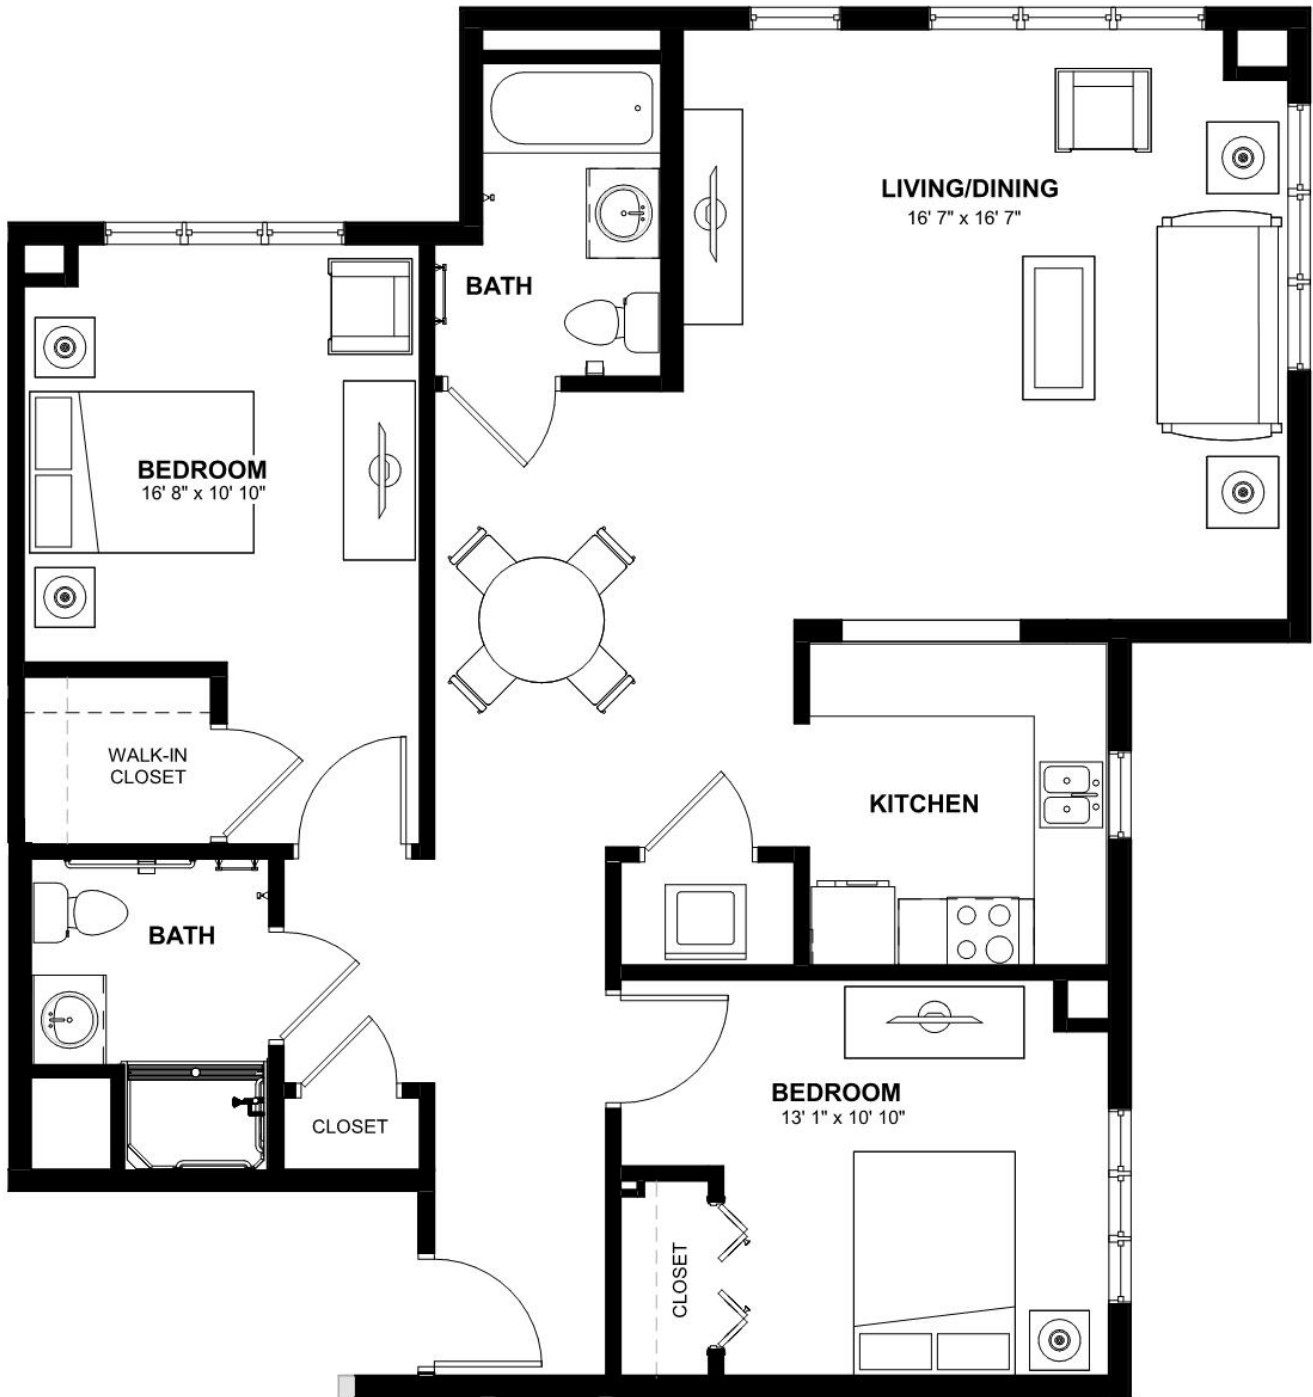

Independent Living

Linden I - 1 Bedroom 1 Bath Den

Size: 933 SF

Bella Terra

by MONARCH

2 Kathleen Drive, Jackson, NJ 08527
www.monarchcommunities.com/bellaterra
T: 732.730.9500

Independent Living

Linden II - 1 Bedroom 1 Bath Den

Size: 1,031 SF

Bella Terra

by MONARCH

2 Kathleen Drive, Jackson, NJ 08527
www.monarchcommunities.com/bellaterra
T: 732.730.9500

Independent Living

Redwood I - 2 Bedroom 2 Bath

Size: 1,065 SF

Bella Terra

Size: 1,107 SF

Bella Terra

by MONARCH

2 Kathleen Drive, Jackson, NJ 08527
www.monarchcommunities.com/bellaterra
T: 732.730.9500

Independent Living

Torrey Pine I - 2 Bedroom 2 Bath

Size: 1,357 SF

Bella Terra