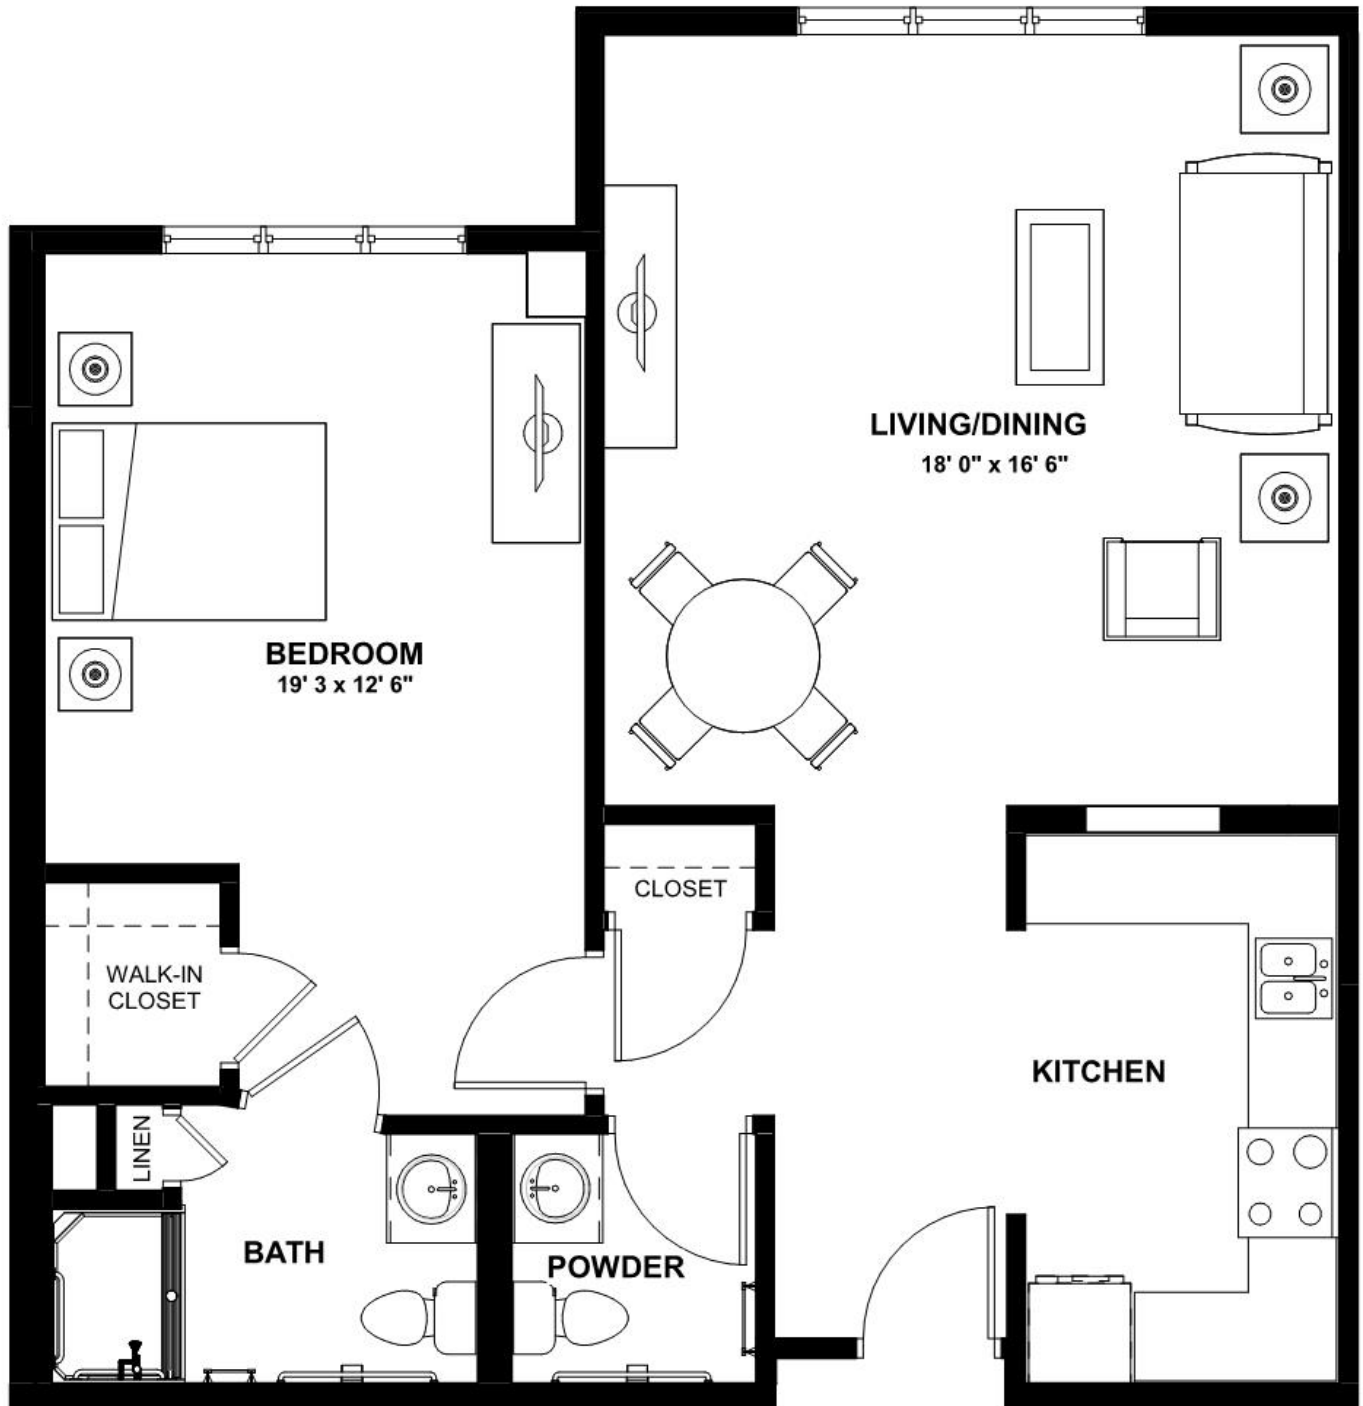

Size: 713 SF

Bella Terra

by MONARCH

2 Kathleen Drive, Jackson, NJ 08527
www.monarchcommunities.com/bellaterra
T: 732.730.9500

Independent Living

Evergreen II - 1 Bedroom 1.5 Bath

Size: 849 SF

Bella Terra

Independent Living

Linden I - 1 Bedroom 1 Bath Den

Size: 933 SF

Bella Terra

by MONARCH

2 Kathleen Drive, Jackson, NJ 08527
www.monarchcommunities.com/bellaterra
T: 732.730.9500

Independent Living

Linden II - 1 Bedroom 1 Bath Den