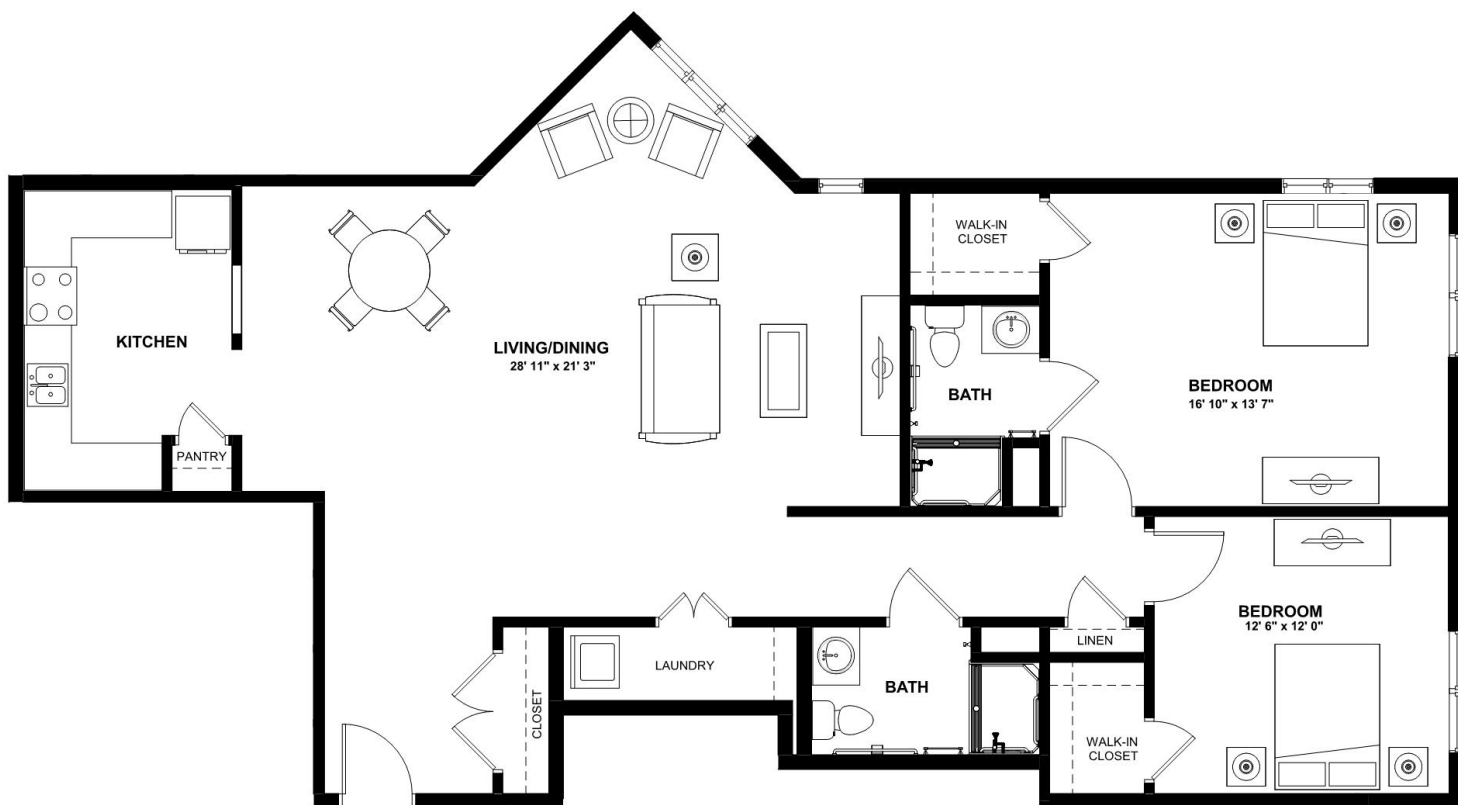

Size: 1,107 SF

Bella Terra

by MONARCH

2 Kathleen Drive, Jackson, NJ 08527
www.monarchcommunities.com/bellaterra
T: 732.730.9500

Independent Living

Torrey Pine I - 2 Bedroom 2 Bath

Size: 1,357 SF

Bella Terra

by MONARCH

2 Kathleen Drive, Jackson, NJ 08527
www.monarchcommunities.com/bellaterra
T: 732.730.9500

Independent Living

Torrey Pine II - 2 Bedroom 2 Bath

Size: 1,432 SF

Bella Terra

by MONARCH

2 Kathleen Drive, Jackson, NJ 08527
www.monarchcommunities.com/bellaterra
T: 732.730.9500