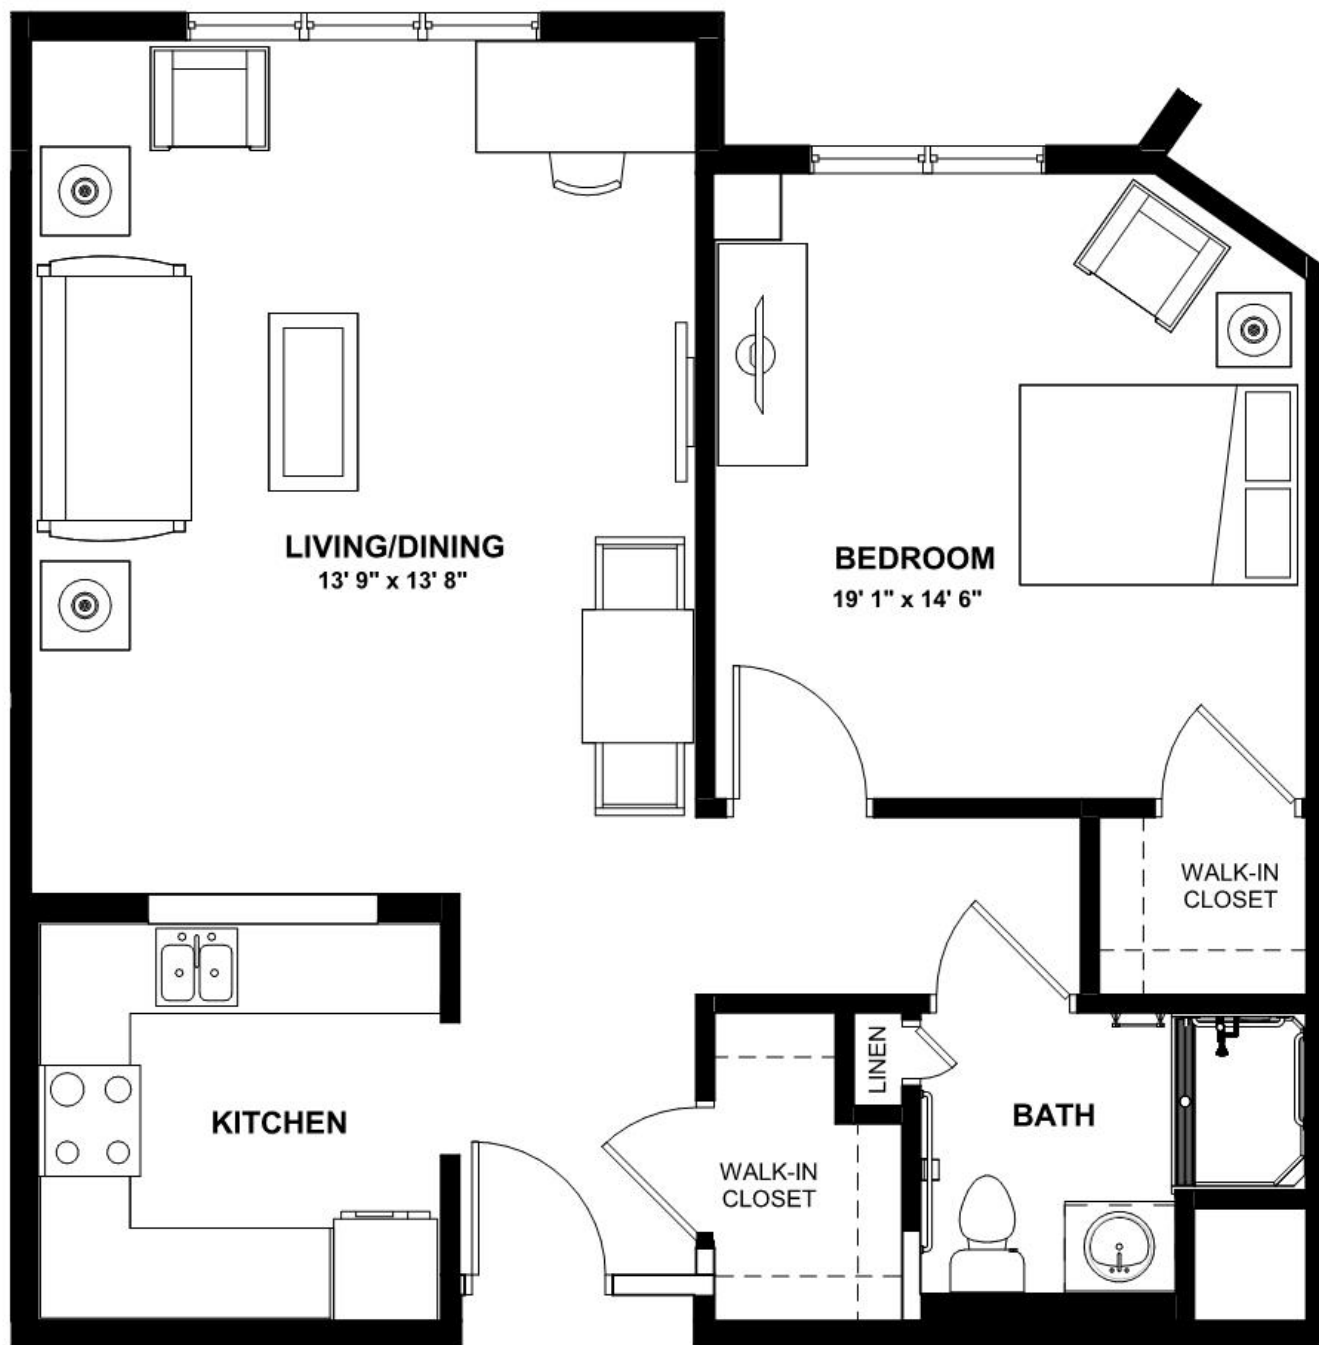

Size: 536 SF

Bella Terra

by MONARCH

2 Kathleen Drive, Jackson, NJ 08527
www.monarchcommunities.com/bellaterra
T: 732.730.9500

Independent Living

Cypress I - 1 Bedroom 1 Bath

Size: 661 SF

Bella Terra

by MONARCH

2 Kathleen Drive, Jackson, NJ 08527
www.monarchcommunities.com/bellaterra
T: 732.730.9500

Independent Living

Cypress I - 1 Bedroom 1 Bath

Size: 680 SF

Bella Terra

by MONARCH

2 Kathleen Drive, Jackson, NJ 08527
www.monarchcommunities.com/bellaterra
T: 732.730.9500

Independent Living

Cypress II - 1 Bedroom 1 Bath

Size: 780 SF

Bella Terra

by MONARCH

2 Kathleen Drive, Jackson, NJ 08527
www.monarchcommunities.com/bellaterra
T: 732.730.9500

Independent Living

Cypress II - 1 Bedroom 1 Bath

Size: 788 SF

Bella Terra

by MONARCH

2 Kathleen Drive, Jackson, NJ 08527
www.monarchcommunities.com/bellaterra
T: 732.730.9500

Independent Living

Cypress II - 1 Bedroom 1 Bath

Size: 730 SF

Bella Terra