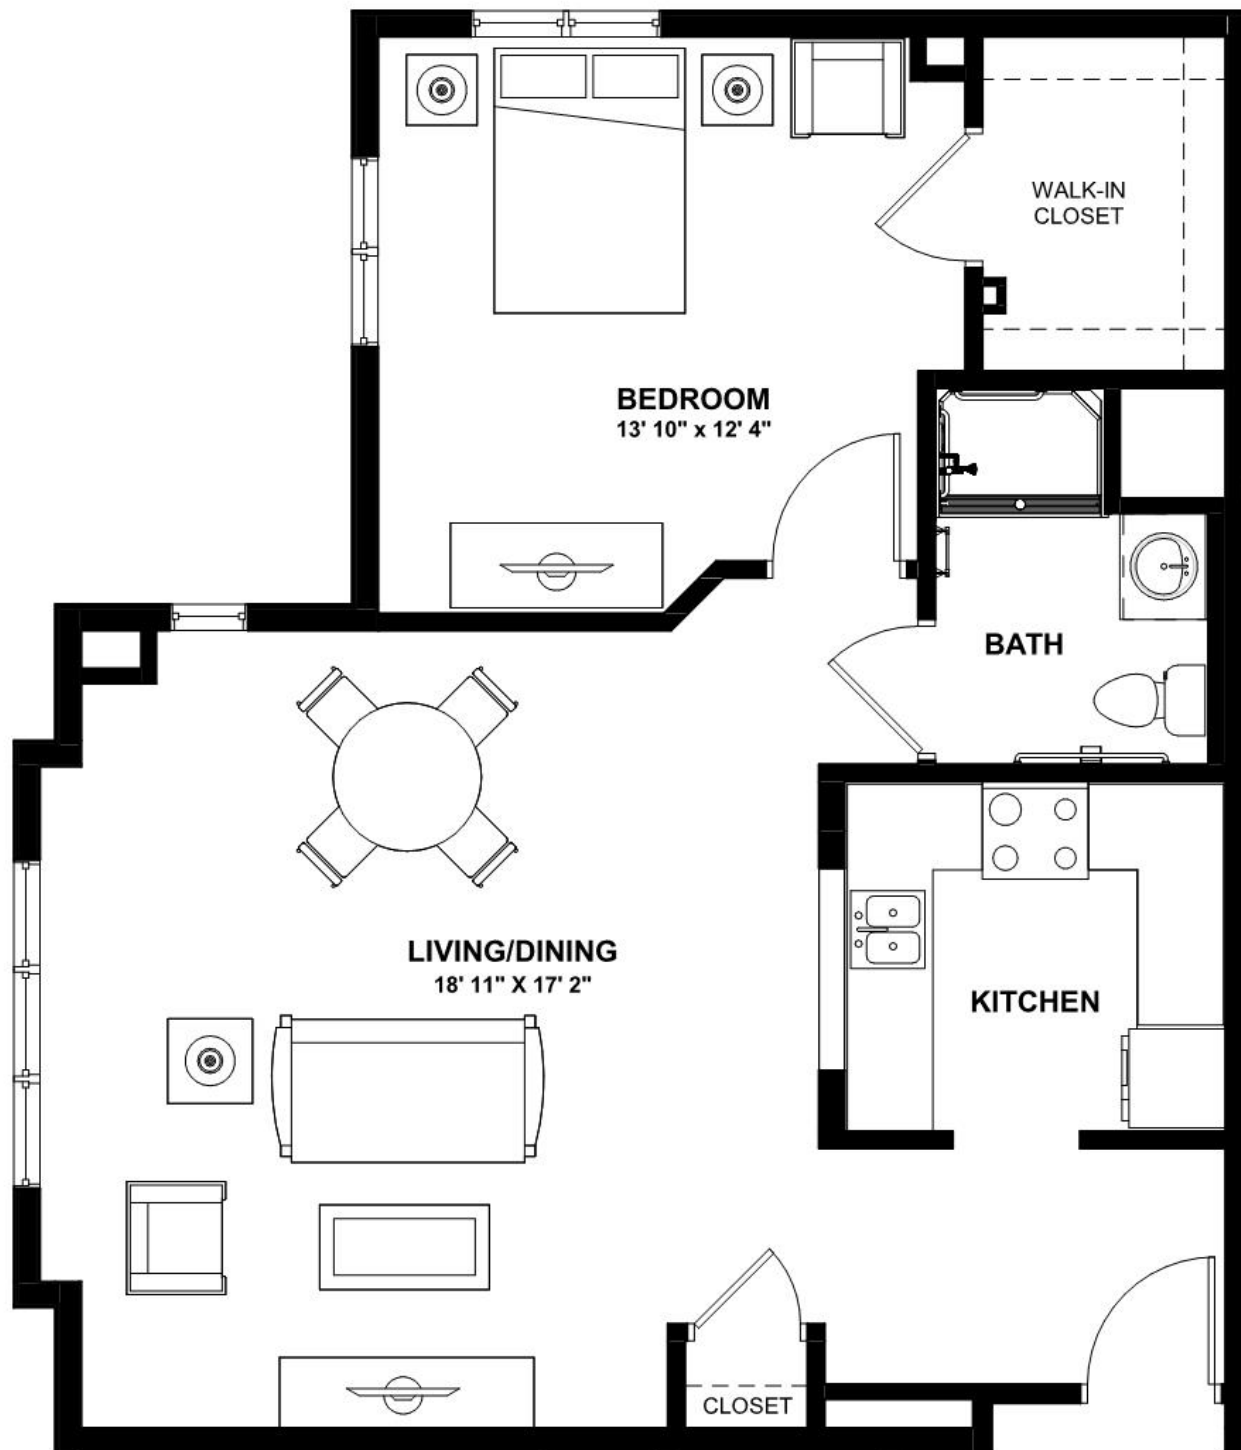

Independent Living

Cypress II - 1 Bedroom 1 Bath

Size: 788 SF

Bella Terra

by MONARCH

2 Kathleen Drive, Jackson, NJ 08527
www.monarchcommunities.com/bellaterra
T: 732.730.9500