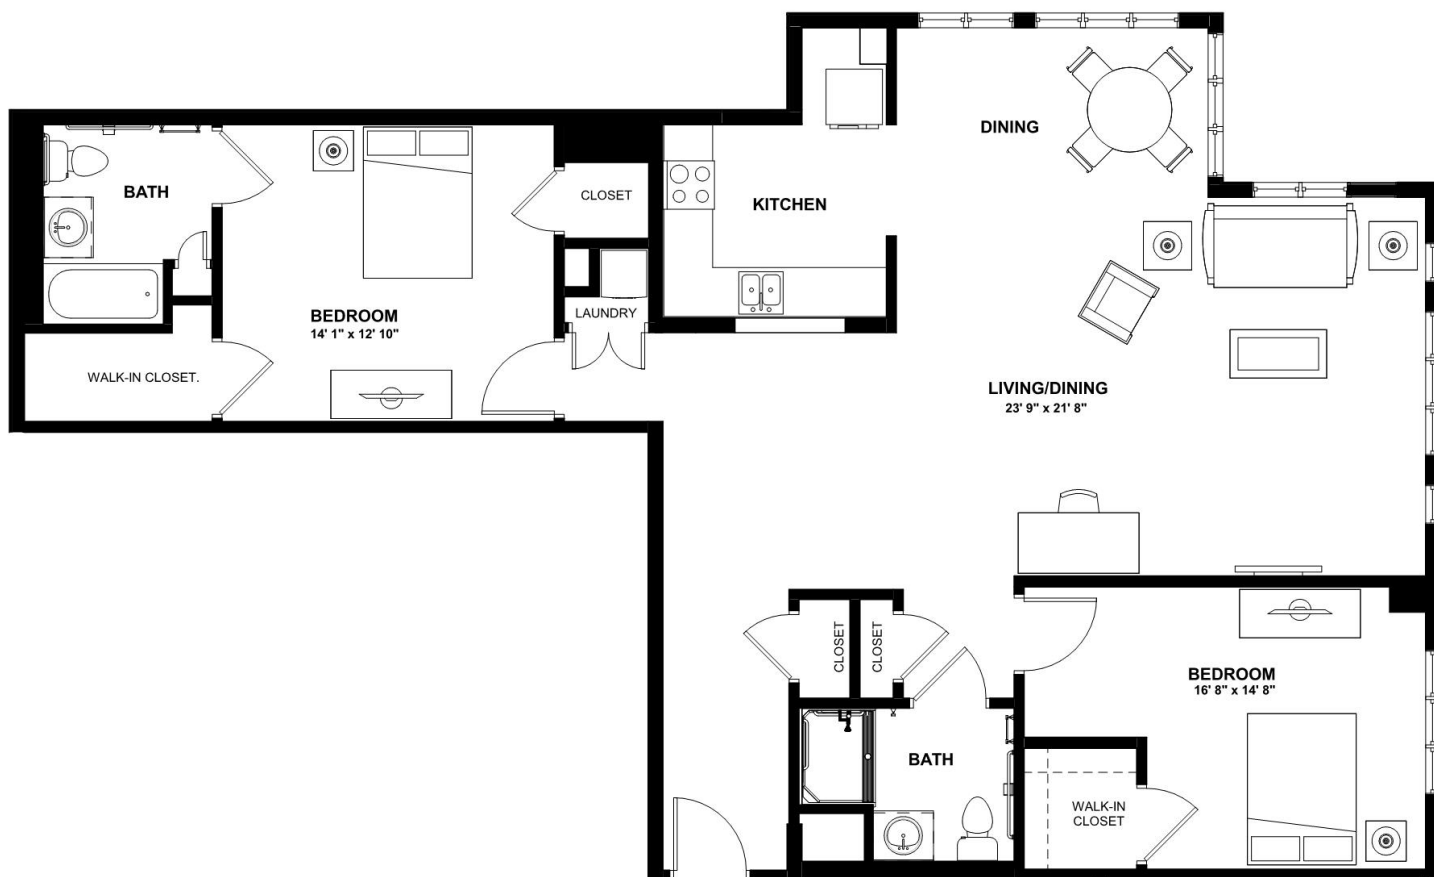

Size: 1,107 SF

Bella Terra

by MONARCH

2 Kathleen Drive, Jackson, NJ 08527
www.monarchcommunities.com/bellaterra
T: 732.730.9500

Independent Living

Torrey Pine I - 2 Bedroom 2 Bath

Size: 1,357 SF

Bella Terra

by MONARCH

2 Kathleen Drive, Jackson, NJ 08527
www.monarchcommunities.com/bellaterra
T: 732.730.9500

Independent Living

Torrey Pine II - 2 Bedroom 2 Bath

Size: 1,432 SF

Bella Terra

by MONARCH

2 Kathleen Drive, Jackson, NJ 08527
www.monarchcommunities.com/bellaterra
T: 732.730.9500