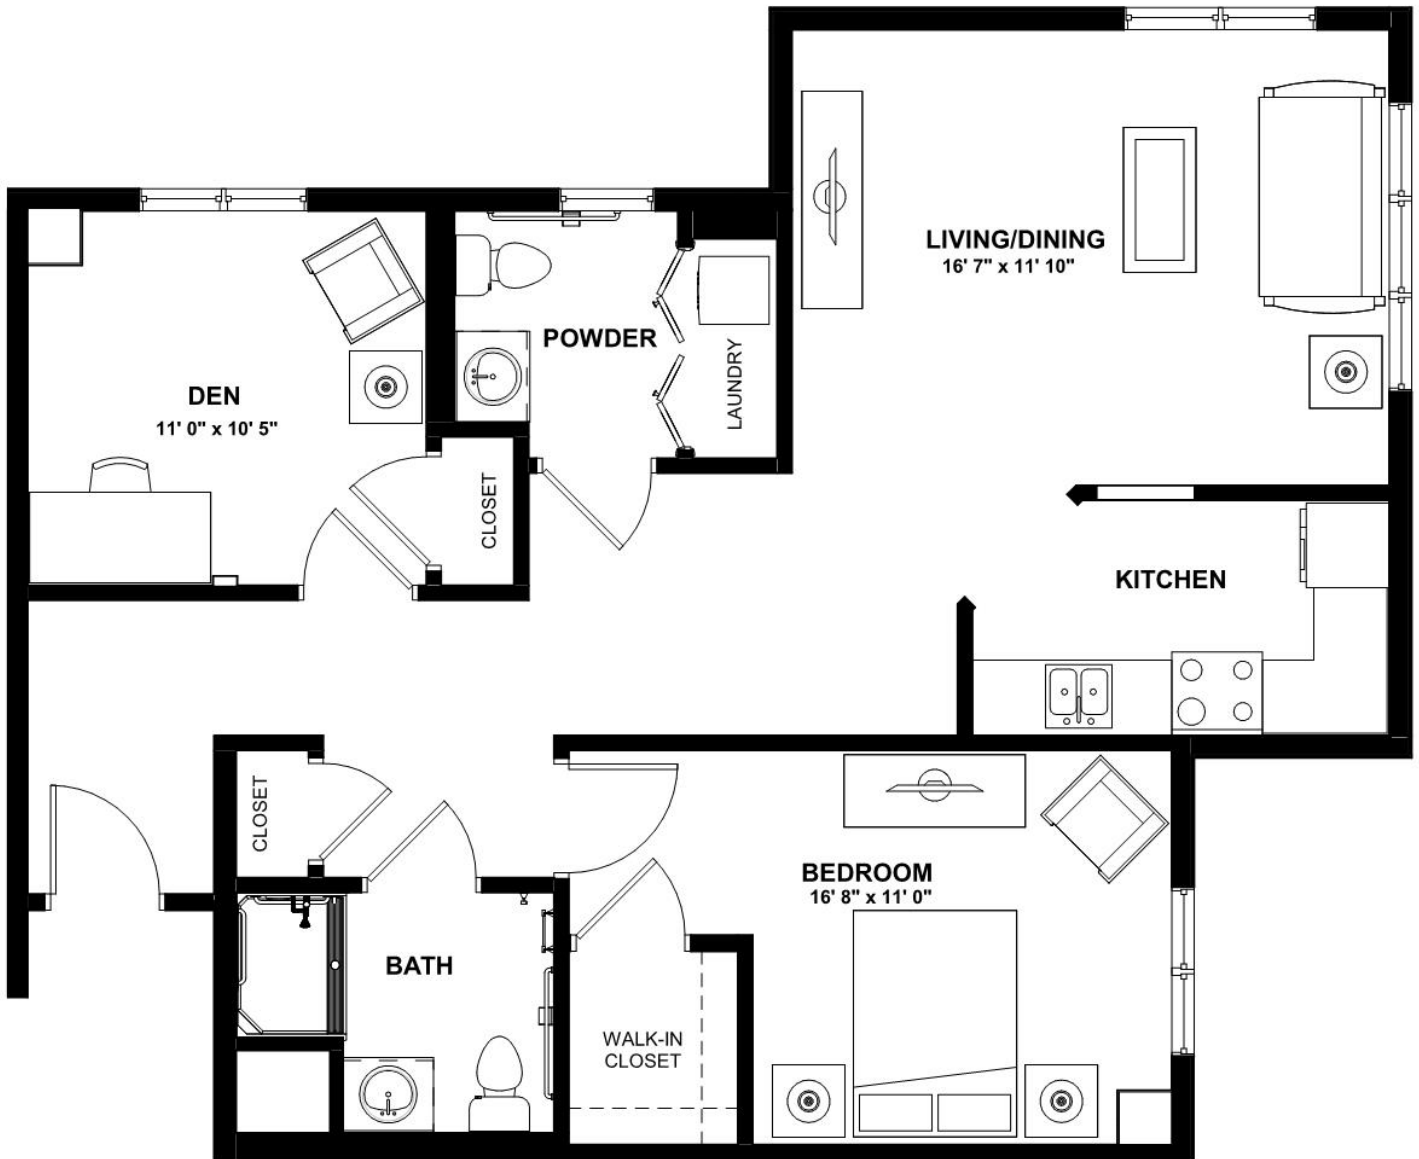

by MONARCH

2 Kathleen Drive, Jackson, NJ 08527
www.monarchcommunities.com/bellaterra
T: 732.730.9500

Independent Living

Evergreen II - 1 Bedroom 1.5 Bath

Size: 954 SF

Bella Terra

by MONARCH

2 Kathleen Drive, Jackson, NJ 08527
www.monarchcommunities.com/bellaterra
T: 732.730.9500

Independent Living

Linden I - 1 Bedroom 1 Bath Den

Size: 933 SF

Bella Terra

by MONARCH

2 Kathleen Drive, Jackson, NJ 08527
www.monarchcommunities.com/bellaterra
T: 732.730.9500

Independent Living

Linden II - 1 Bedroom 1 Bath Den

Size: 1,031 SF

Bella Terra

by MONARCH

2 Kathleen Drive, Jackson, NJ 08527
www.monarchcommunities.com/bellaterra
T: 732.730.9500

Independent Living

Redwood I - 2 Bedroom 2 Bath

Size: 1,065 SF

Bella Terra