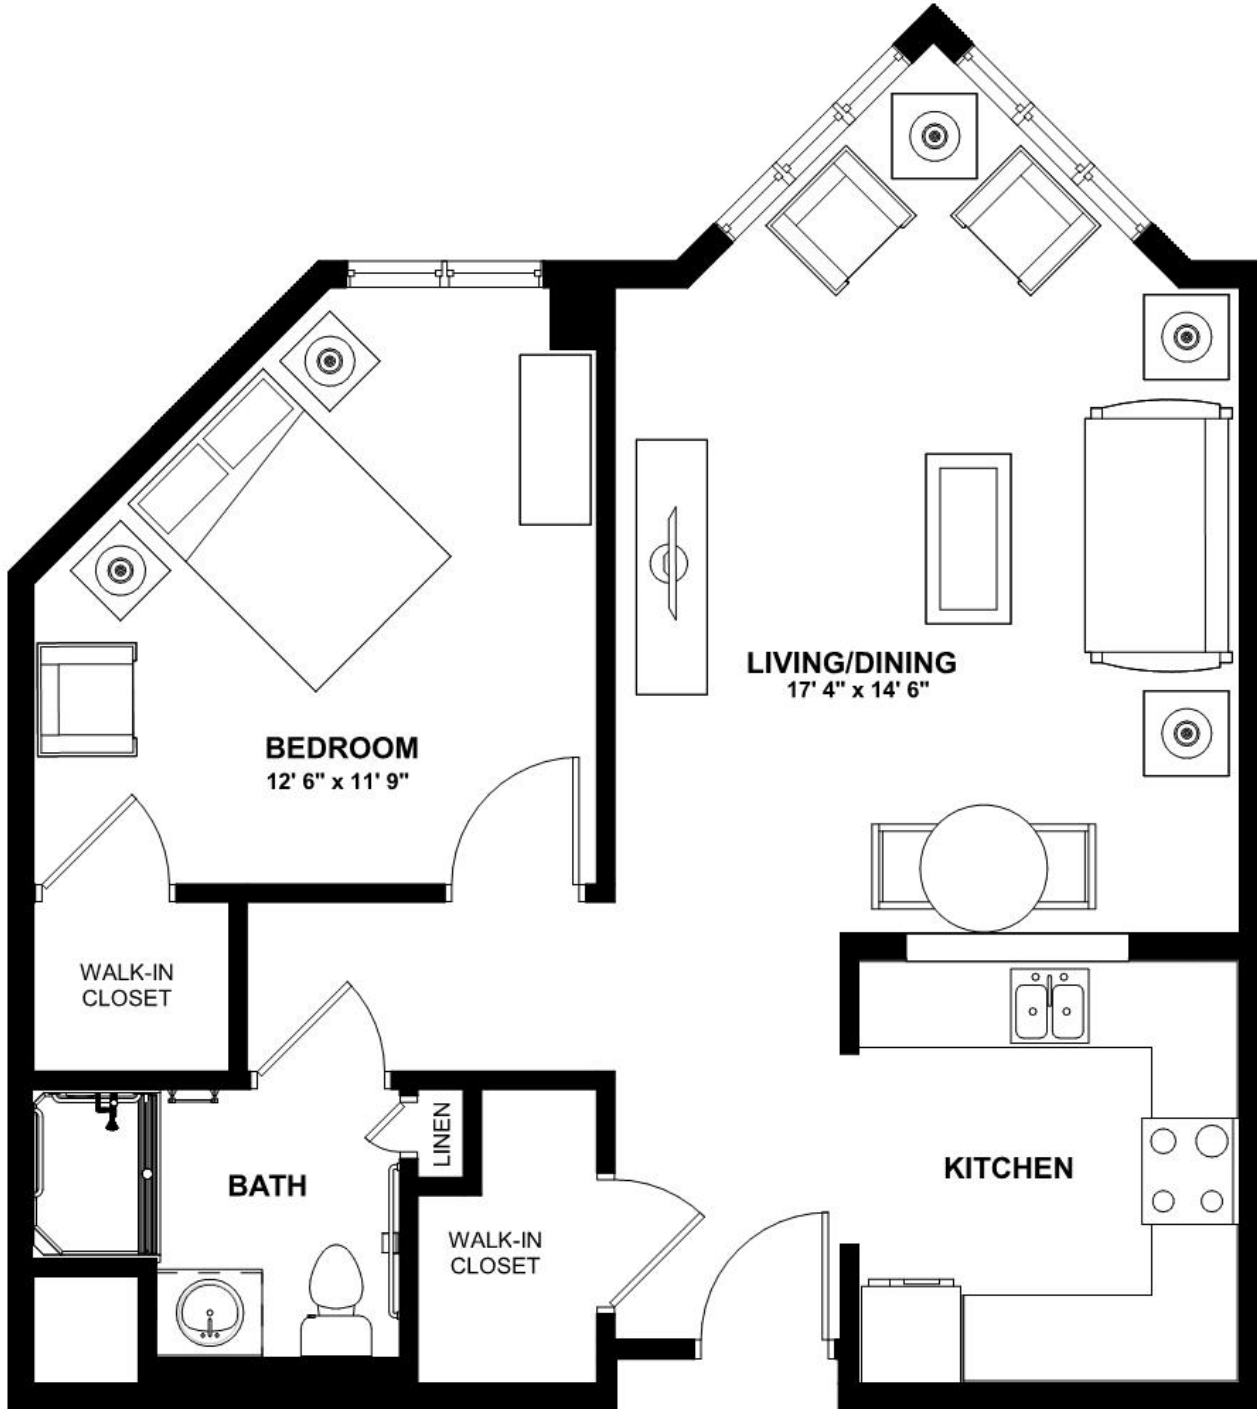

Independent Living

Cypress II - 1 Bedroom 1 Bath

Size: 780 SF

Bella Terra

by MONARCH

2 Kathleen Drive, Jackson, NJ 08527
www.monarchcommunities.com/bellaterra
T: 732.730.9500

Independent Living

Cypress II - 1 Bedroom 1 Bath

Size: 788 SF

Bella Terra

by MONARCH

2 Kathleen Drive, Jackson, NJ 08527
www.monarchcommunities.com/bellaterra
T: 732.730.9500

Independent Living

Cypress II - 1 Bedroom 1 Bath

Size: 730 SF

Bella Terra

by MONARCH

2 Kathleen Drive, Jackson, NJ 08527
www.monarchcommunities.com/bellaterra
T: 732.730.9500

Independent Living

Cypress II - 1 Bedroom 1 Bath

Size: 754 SF

Bella Terra

by MONARCH

2 Kathleen Drive, Jackson, NJ 08527
www.monarchcommunities.com/bellaterra
T: 732.730.9500

Independent Living

Cypress III - 1 Bedroom 1 Bath

Size: 765 SF

Bella Terra

by MONARCH

2 Kathleen Drive, Jackson, NJ 08527
www.monarchcommunities.com/bellaterra
T: 732.730.9500

Independent Living

Evergreen I - 1 Bedroom 1.5 Bath