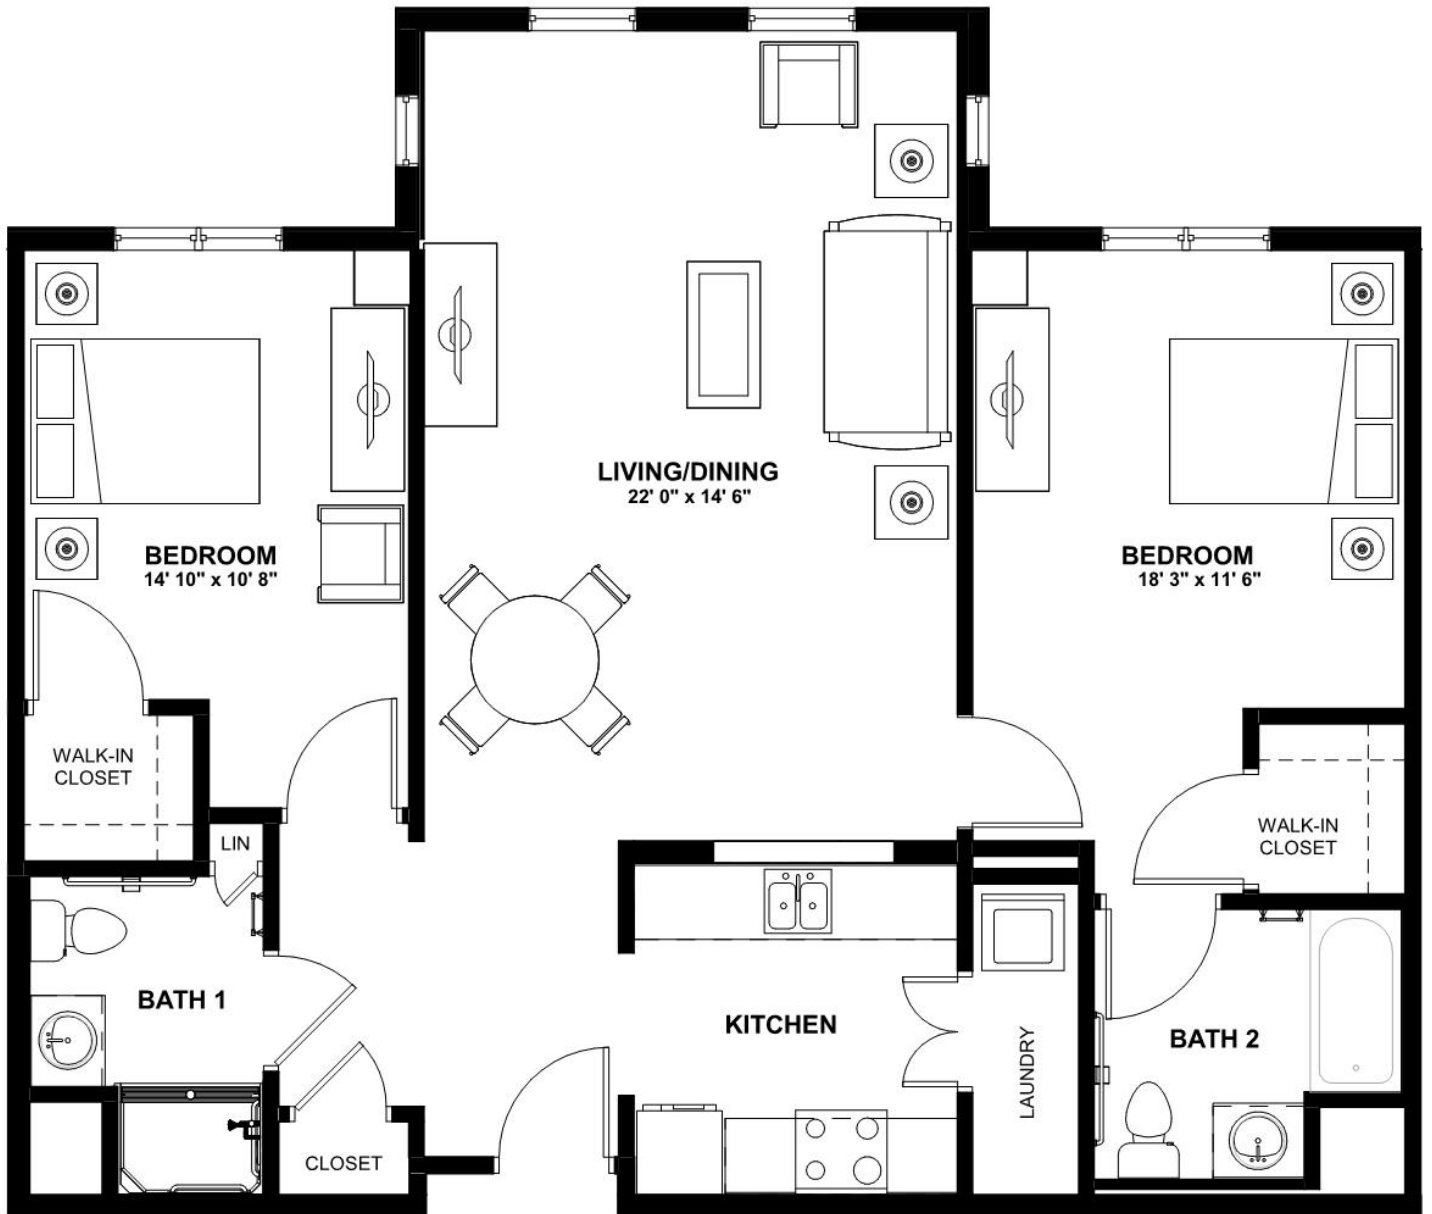

by MONARCH

2 Kathleen Drive, Jackson, NJ 08527
www.monarchcommunities.com/bellaterra
T: 732.730.9500

Independent Living

Redwood I - 2 Bedroom 2 Bath

Size: 1,062 SF

Bella Terra

by MONARCH

2 Kathleen Drive, Jackson, NJ 08527
www.monarchcommunities.com/bellaterra
T: 732.730.9500

Independent Living

Redwood III - 2 Bedroom 2 Bath

Size: 1,164 SF

Bella Terra

by MONARCH

2 Kathleen Drive, Jackson, NJ 08527
www.monarchcommunities.com/bellaterra
T: 732.730.9500

Independent Living

Redwood II - 2 Bedroom 2 Bath + Balcony

Size: 1,107 SF

Bella Terra

by MONARCH

2 Kathleen Drive, Jackson, NJ 08527
www.monarchcommunities.com/bellaterra
T: 732.730.9500

Independent Living

Torrey Pine I - 2 Bedroom 2 Bath

Size: 1,357 SF

Bella Terra

by MONARCH

2 Kathleen Drive, Jackson, NJ 08527
www.monarchcommunities.com/bellaterra
T: 732.730.9500

Independent Living

Torrey Pine II - 2 Bedroom 2 Bath

Size: 1,432 SF

Bella Terra

by MONARCH

2 Kathleen Drive, Jackson, NJ 08527
www.monarchcommunities.com/bellaterra
T: 732.730.9500