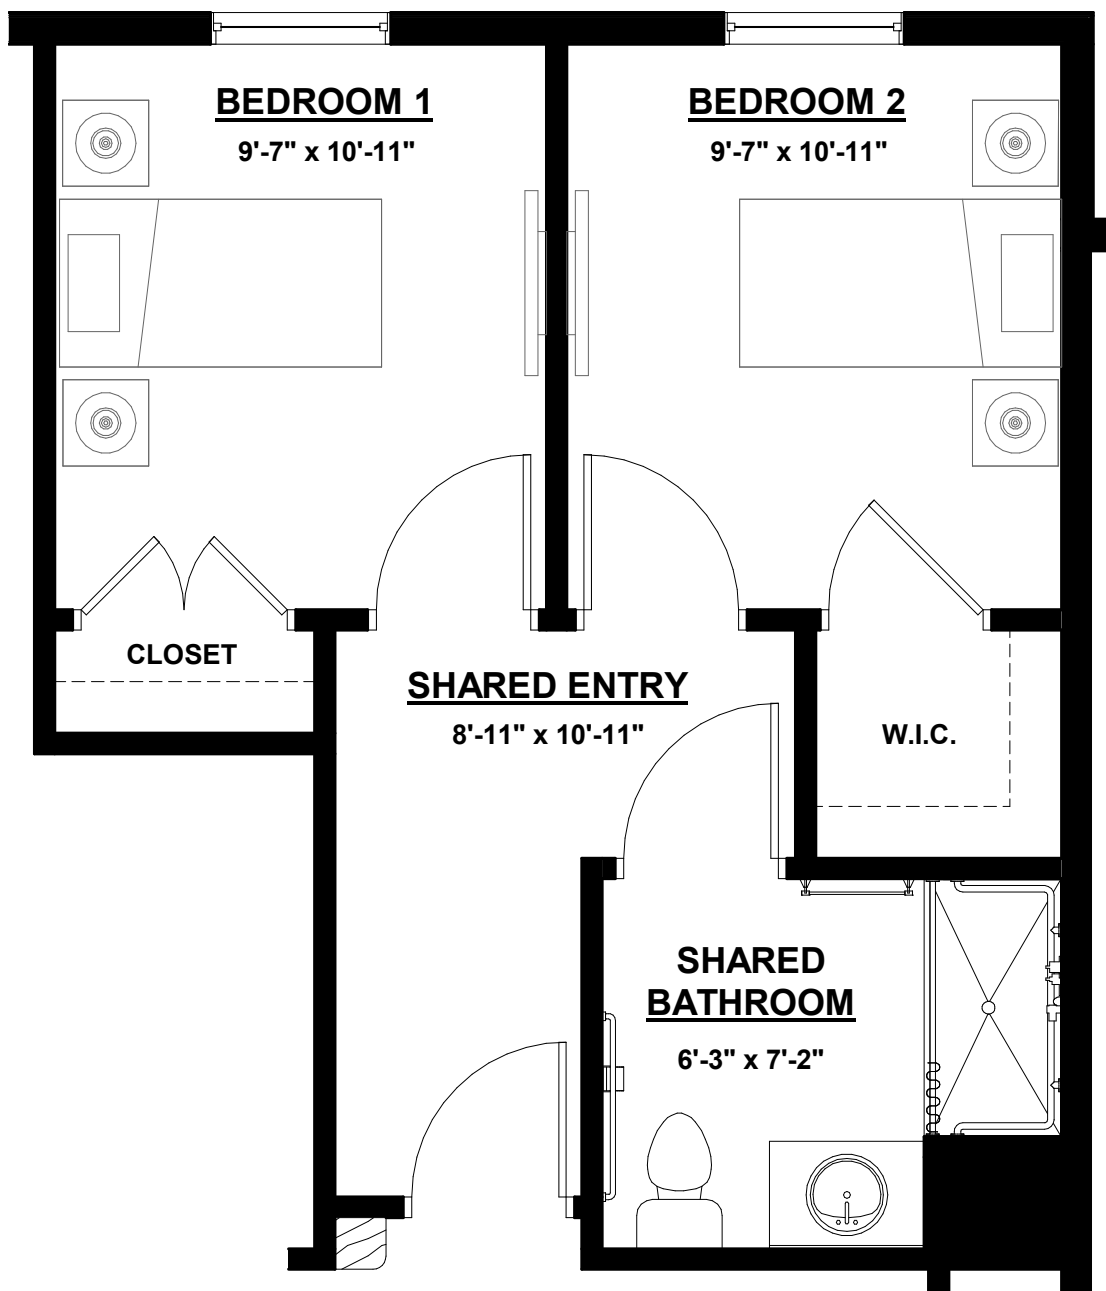

Mosaic by Monarch Memory Care

Aster - Companion

Size: 240 SF

Spring Meadows

by MONARCH

6949 Main Street, Trumbull, CT 06611
www.monarchcommunities.com/springmeadows
T: 203.261.0006

Mosaic by Monarch Memory Care

Sage - Studio

Size: 364 SF

Spring Meadows

by MONARCH

6949 Main Street, Trumbull, CT 06611
www.monarchcommunities.com/springmeadows
T: 203.261.0006

Mosaic by Monarch Memory Care

Sunflower - 1 Bedroom 1 Bathroom