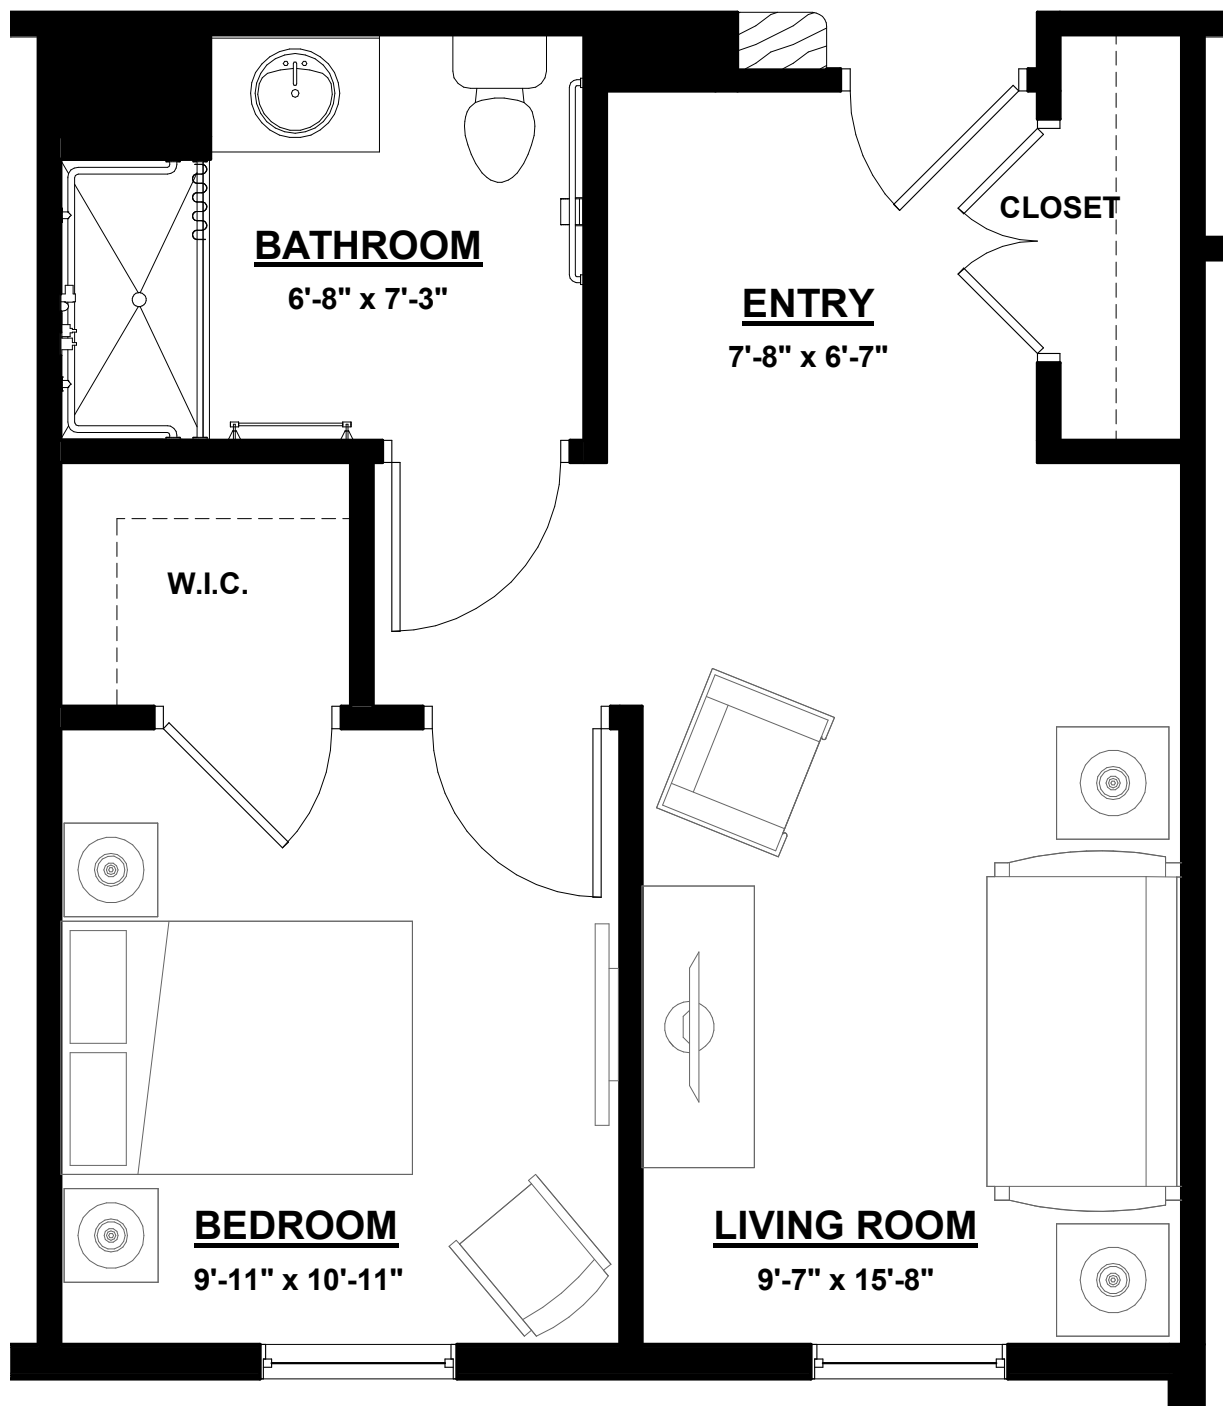

Mosaic by Monarch Memory Care

Aster - Companion

Size: 240 SF

Spring Meadows

by MONARCH

6949 Main Street, Trumbull, CT 06611
www.monarchcommunities.com/springmeadows
T: 203.261.0006

Mosaic by Monarch Memory Care

Sage - Studio

Size: 364 SF

Spring Meadows

by MONARCH

6949 Main Street, Trumbull, CT 06611
www.monarchcommunities.com/springmeadows
T: 203.261.0006

Mosaic by Monarch Memory Care

Sunflower - 1 Bedroom 1 Bathroom

Size: 480 SF

Spring Meadows

by MONARCH

6949 Main Street, Trumbull, CT 06611
www.monarchcommunities.com/springmeadows
T: 203.261.0006