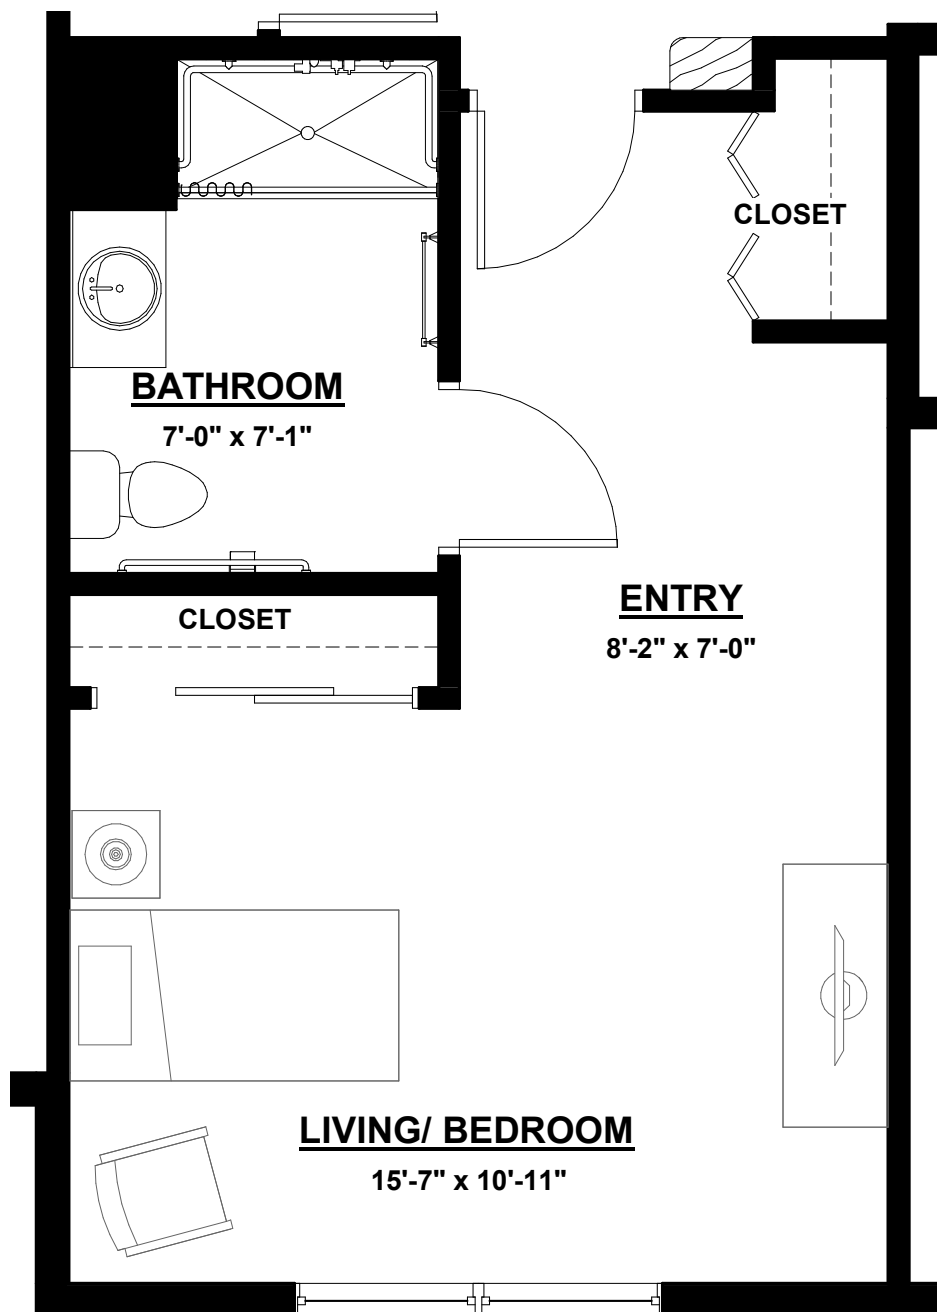

Mosaic by Monarch Memory Care

Aster - Companion

Size: 240 SF

Spring Meadows

by MONARCH

6949 Main Street, Trumbull, CT 06611
www.monarchcommunities.com/springmeadows
T: 203.261.0006

Mosaic by Monarch Memory Care

Sage - Studio

Size: 364 SF

Spring Meadows

by MONARCH

6949 Main Street, Trumbull, CT 06611
www.monarchcommunities.com/springmeadows
T: 203.261.0006

Mosaic by Monarch Memory Care

Sunflower - 1 Bedroom 1 Bathroom