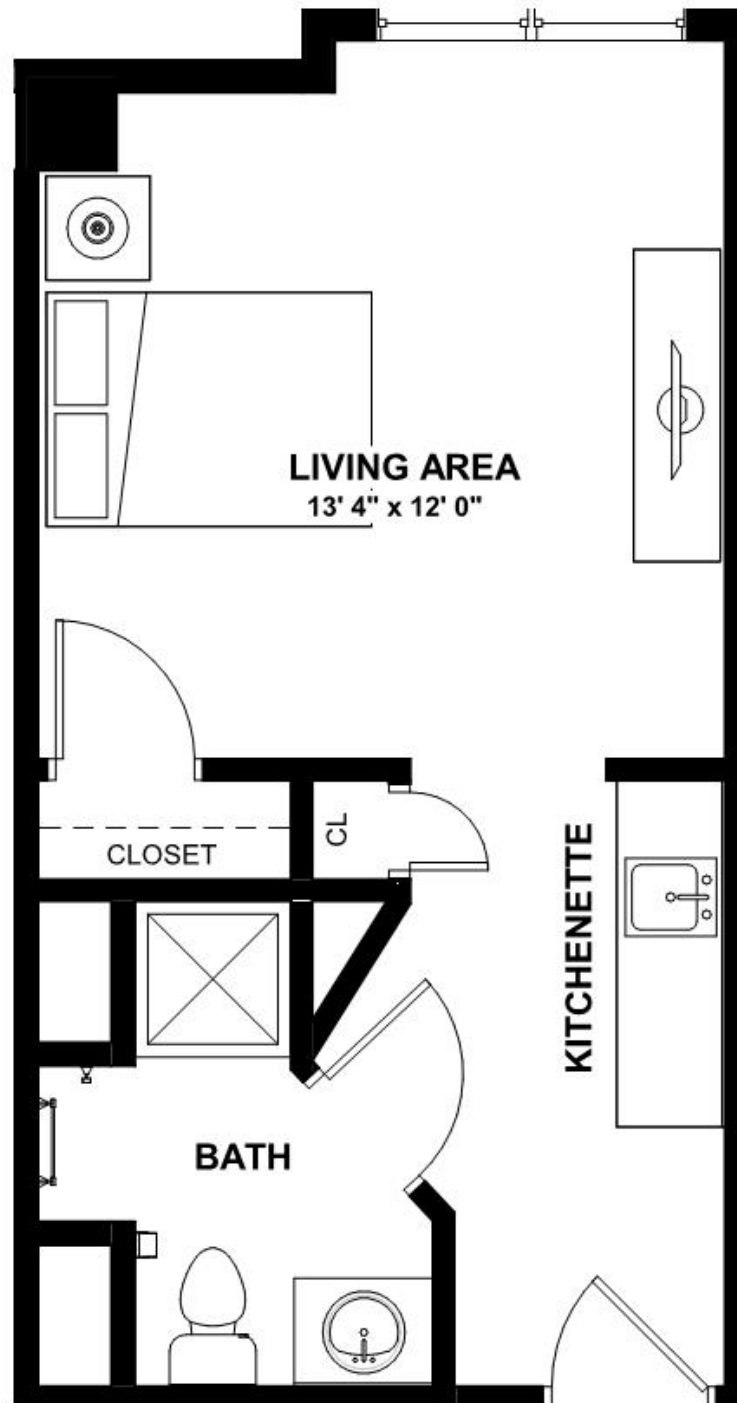

Mosaic by Monarch Memory Care

Azalea I - Studio

Size: 342 SF

Bella Terra

by MONARCH

2 Kathleen Drive, Jackson, NJ 08527
www.monarchcommunities.com/bellaterra
T: 732.730.9500

Mosaic by Monarch Memory Care

Azalea I - Studio

Size: 348 SF

Bella Terra

by MONARCH

2 Kathleen Drive, Jackson, NJ 08527
www.monarchcommunities.com/bellaterra
T: 732.730.9500

Mosaic by Monarch Memory Care

Azalea I - Studio

Size: 350 SF

Bella Terra

by MONARCH

2 Kathleen Drive, Jackson, NJ 08527
www.monarchcommunities.com/bellaterra
T: 732.730.9500

Mosaic by Monarch Memory Care

Azalea II - Studio

Size: 369 SF

Bella Terra

by MONARCH

2 Kathleen Drive, Jackson, NJ 08527
www.monarchcommunities.com/bellaterra
T: 732.730.9500

Mosaic by Monarch Memory Care

Azalea II - Studio

Size: 368 SF

Bella Terra

by MONARCH

2 Kathleen Drive, Jackson, NJ 08527
www.monarchcommunities.com/bellaterra
T: 732.730.9500

Mosaic by Monarch Memory Care

Azalea II - Studio