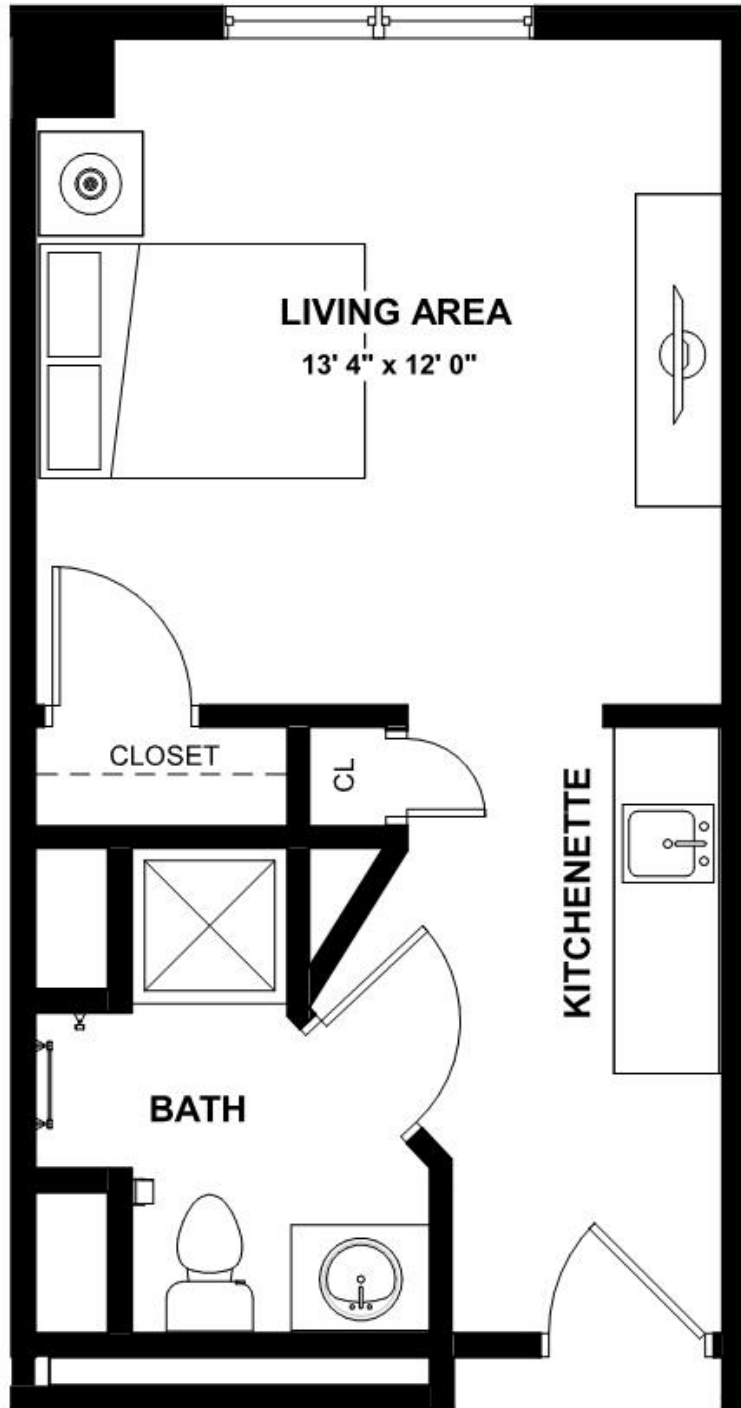

Mosaic by Monarch Memory Care

Azalea I - Studio

Size: 342 SF

Bella Terra

by MONARCH

2 Kathleen Drive, Jackson, NJ 08527
www.monarchcommunities.com/bellaterra
T: 732.730.9500

Mosaic by Monarch Memory Care

Azalea I - Studio

Size: 348 SF

Bella Terra

by MONARCH

2 Kathleen Drive, Jackson, NJ 08527
www.monarchcommunities.com/bellaterra
T: 732.730.9500

Mosaic by Monarch Memory Care

Azalea I - Studio

Size: 350 SF

Bella Terra

by MONARCH

2 Kathleen Drive, Jackson, NJ 08527
www.monarchcommunities.com/bellaterra
T: 732.730.9500

Mosaic by Monarch Memory Care

Azalea II - Studio

Size: 369 SF

Bella Terra

by MONARCH

2 Kathleen Drive, Jackson, NJ 08527
www.monarchcommunities.com/bellaterra
T: 732.730.9500

Mosaic by Monarch Memory Care

Azalea II - Studio

Size: 368 SF

Bella Terra

by MONARCH

2 Kathleen Drive, Jackson, NJ 08527
www.monarchcommunities.com/bellaterra
T: 732.730.9500

Mosaic by Monarch Memory Care

Azalea II - Studio