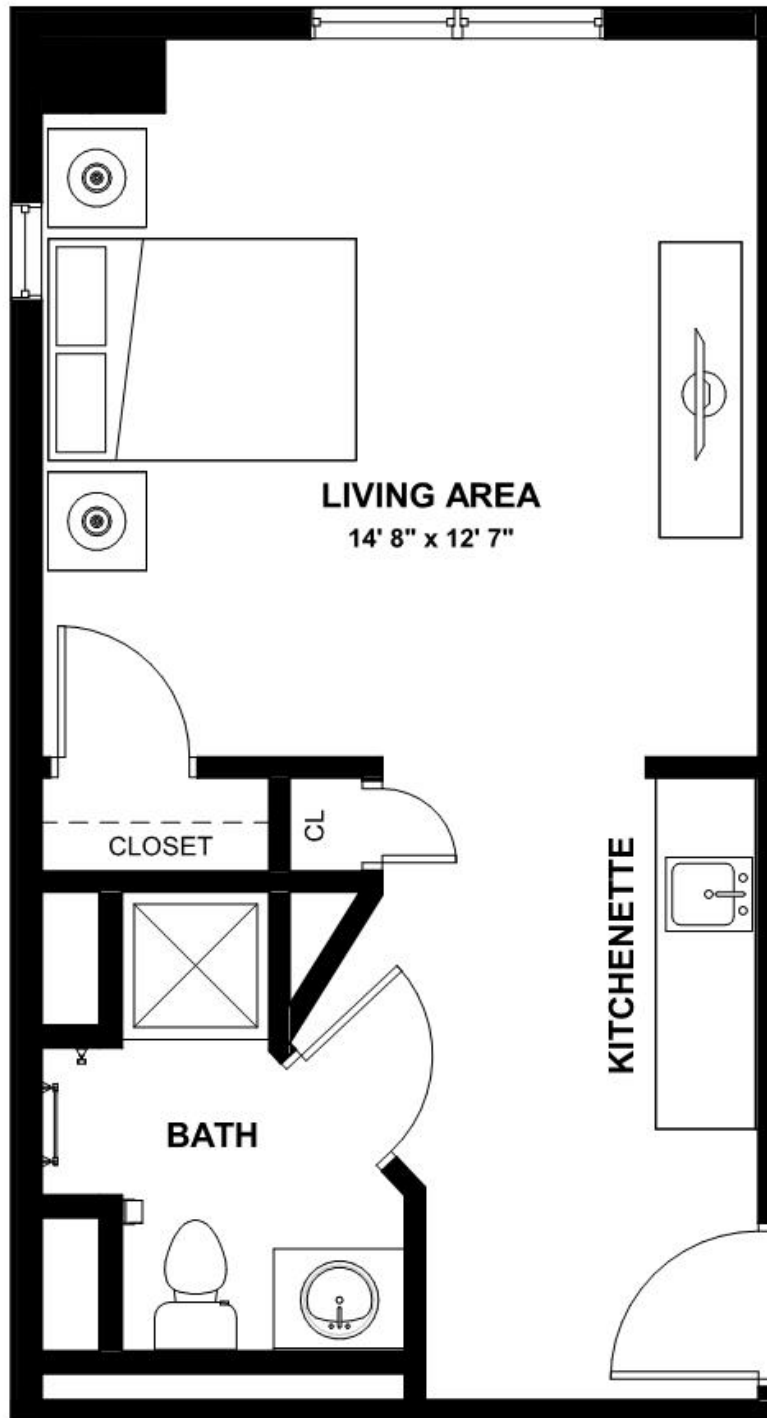

Size: 348 SF

Bella Terra

by MONARCH

2 Kathleen Drive, Jackson, NJ 08527
www.monarchcommunities.com/bellaterra
T: 732.730.9500

Mosaic by Monarch Memory Care

Azalea I - Studio

Size: 350 SF

Bella Terra

Mosaic by Monarch Memory Care

Azalea II - Studio

Size: 368 SF

Bella Terra

by MONARCH

2 Kathleen Drive, Jackson, NJ 08527
www.monarchcommunities.com/bellaterra
T: 732.730.9500

Mosaic by Monarch Memory Care

Azalea II - Studio

Size: 393 SF

Bella Terra

by MONARCH

2 Kathleen Drive, Jackson, NJ 08527
www.monarchcommunities.com/bellaterra
T: 732.730.9500

Mosaic by Monarch Memory Care

Geranium I - Studio Companion

Size: 425 SF

Bella Terra

by MONARCH

2 Kathleen Drive, Jackson, NJ 08527
www.monarchcommunities.com/bellaterra
T: 732.730.9500

Mosaic by Monarch Memory Care

Geranium I - Studio Companion

Size: 393 SF

Bella Terra

by MONARCH

2 Kathleen Drive, Jackson, NJ 08527
www.monarchcommunities.com/bellaterra
T: 732.730.9500