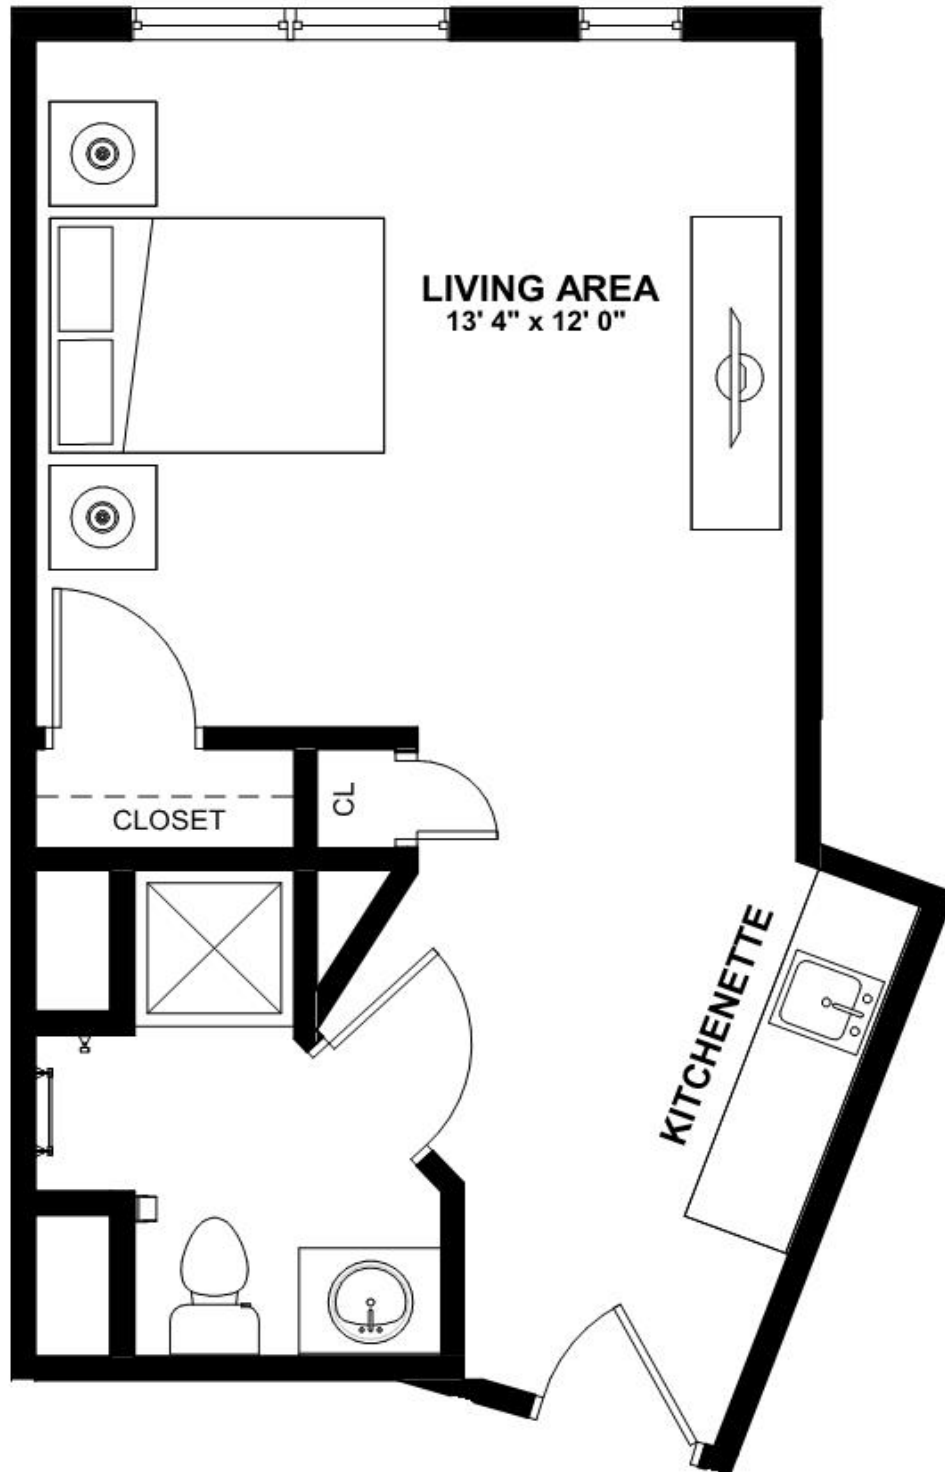

Mosaic by Monarch Memory Care

Azalea I - Studio

Size: 342 SF

Bella Terra

by MONARCH

2 Kathleen Drive, Jackson, NJ 08527
www.monarchcommunities.com/bellaterra
T: 732.730.9500

Mosaic by Monarch Memory Care

Azalea I - Studio

Size: 348 SF

Bella Terra

by MONARCH

2 Kathleen Drive, Jackson, NJ 08527
www.monarchcommunities.com/bellaterra
T: 732.730.9500

Mosaic by Monarch Memory Care

Azalea I - Studio

Size: 350 SF

Bella Terra

Size: 393 SF

Bella Terra

by MONARCH

2 Kathleen Drive, Jackson, NJ 08527
www.monarchcommunities.com/bellaterra
T: 732.730.9500

Mosaic by Monarch Memory Care

Geranium I - Studio Companion

Size: 425 SF

Bella Terra

by MONARCH

2 Kathleen Drive, Jackson, NJ 08527
www.monarchcommunities.com/bellaterra
T: 732.730.9500

Mosaic by Monarch Memory Care

Geranium I - Studio Companion

Size: 393 SF

Bella Terra

by MONARCH

2 Kathleen Drive, Jackson, NJ 08527
www.monarchcommunities.com/bellaterra
T: 732.730.9500