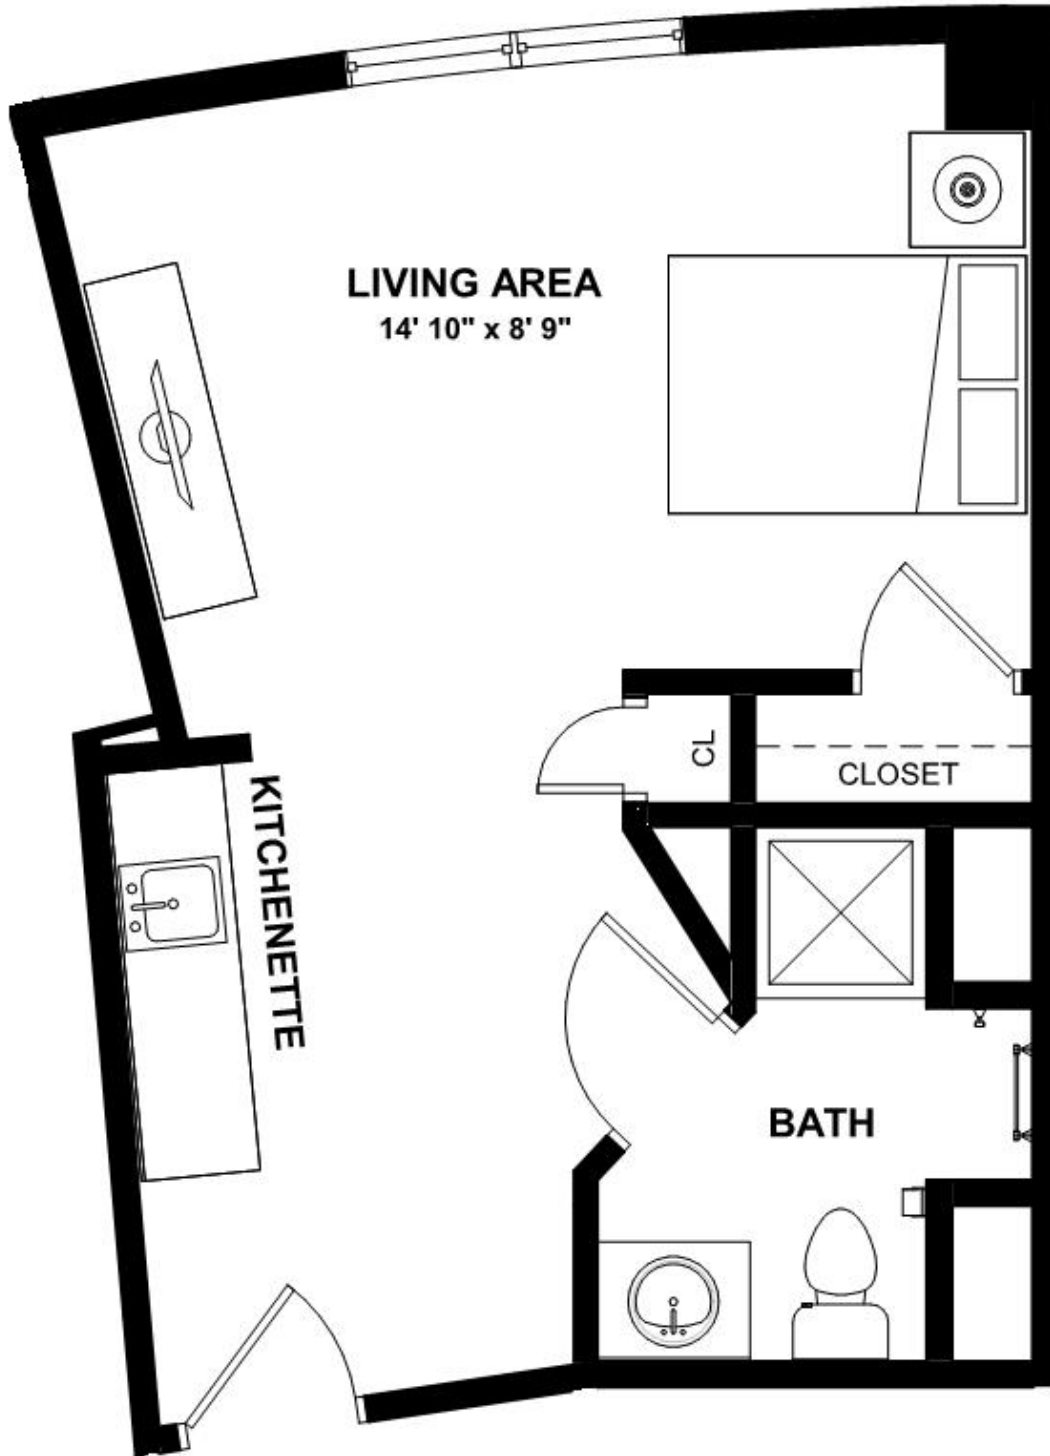

Mosaic by Monarch Memory Care

Azalea I - Studio

Size: 342 SF

Bella Terra

by MONARCH

2 Kathleen Drive, Jackson, NJ 08527
www.monarchcommunities.com/bellaterra
T: 732.730.9500

Mosaic by Monarch Memory Care

Azalea I - Studio

Size: 348 SF

Bella Terra

by MONARCH

2 Kathleen Drive, Jackson, NJ 08527
www.monarchcommunities.com/bellaterra
T: 732.730.9500

Mosaic by Monarch Memory Care

Azalea I - Studio

Size: 350 SF

Bella Terra

by MONARCH

2 Kathleen Drive, Jackson, NJ 08527
www.monarchcommunities.com/bellaterra
T: 732.730.9500

Mosaic by Monarch Memory Care

Azalea II - Studio

Size: 369 SF

Bella Terra

by MONARCH

2 Kathleen Drive, Jackson, NJ 08527
www.monarchcommunities.com/bellaterra
T: 732.730.9500

Mosaic by Monarch Memory Care

Azalea II - Studio

Size: 368 SF

Bella Terra

by MONARCH

2 Kathleen Drive, Jackson, NJ 08527
www.monarchcommunities.com/bellaterra
T: 732.730.9500

Mosaic by Monarch Memory Care

Azalea II - Studio