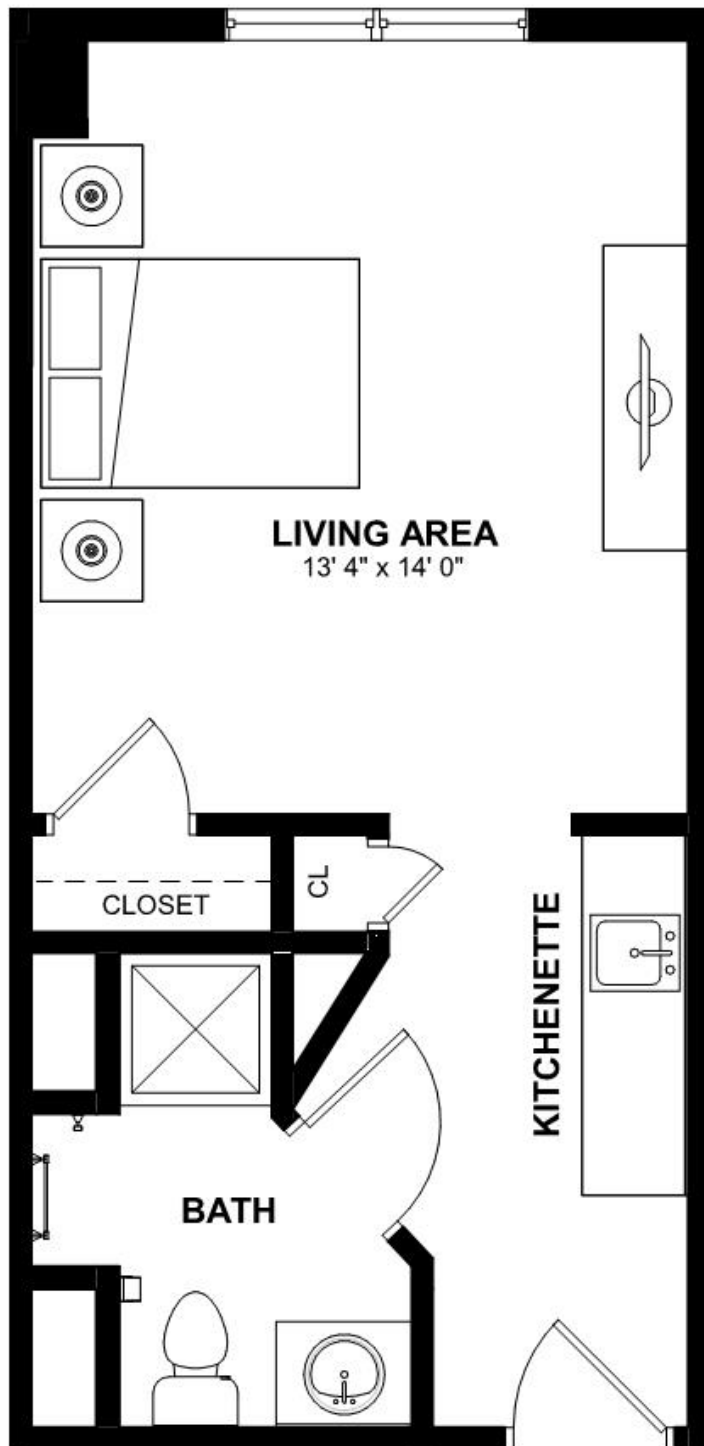

Mosaic by Monarch Memory Care

Azalea I - Studio

Size: 342 SF

Bella Terra

by MONARCH

2 Kathleen Drive, Jackson, NJ 08527
www.monarchcommunities.com/bellaterra
T: 732.730.9500

Mosaic by Monarch Memory Care

Azalea I - Studio

Size: 348 SF

Bella Terra

by MONARCH

2 Kathleen Drive, Jackson, NJ 08527
www.monarchcommunities.com/bellaterra
T: 732.730.9500

Mosaic by Monarch Memory Care

Azalea I - Studio

Size: 350 SF

Bella Terra

by MONARCH

2 Kathleen Drive, Jackson, NJ 08527
www.monarchcommunities.com/bellaterra
T: 732.730.9500

Mosaic by Monarch Memory Care

Azalea II - Studio

Size: 369 SF

Bella Terra

by MONARCH

2 Kathleen Drive, Jackson, NJ 08527
www.monarchcommunities.com/bellaterra
T: 732.730.9500

Mosaic by Monarch Memory Care

Azalea II - Studio

Size: 368 SF

Bella Terra

by MONARCH

2 Kathleen Drive, Jackson, NJ 08527
www.monarchcommunities.com/bellaterra
T: 732.730.9500

Mosaic by Monarch Memory Care

Azalea II - Studio