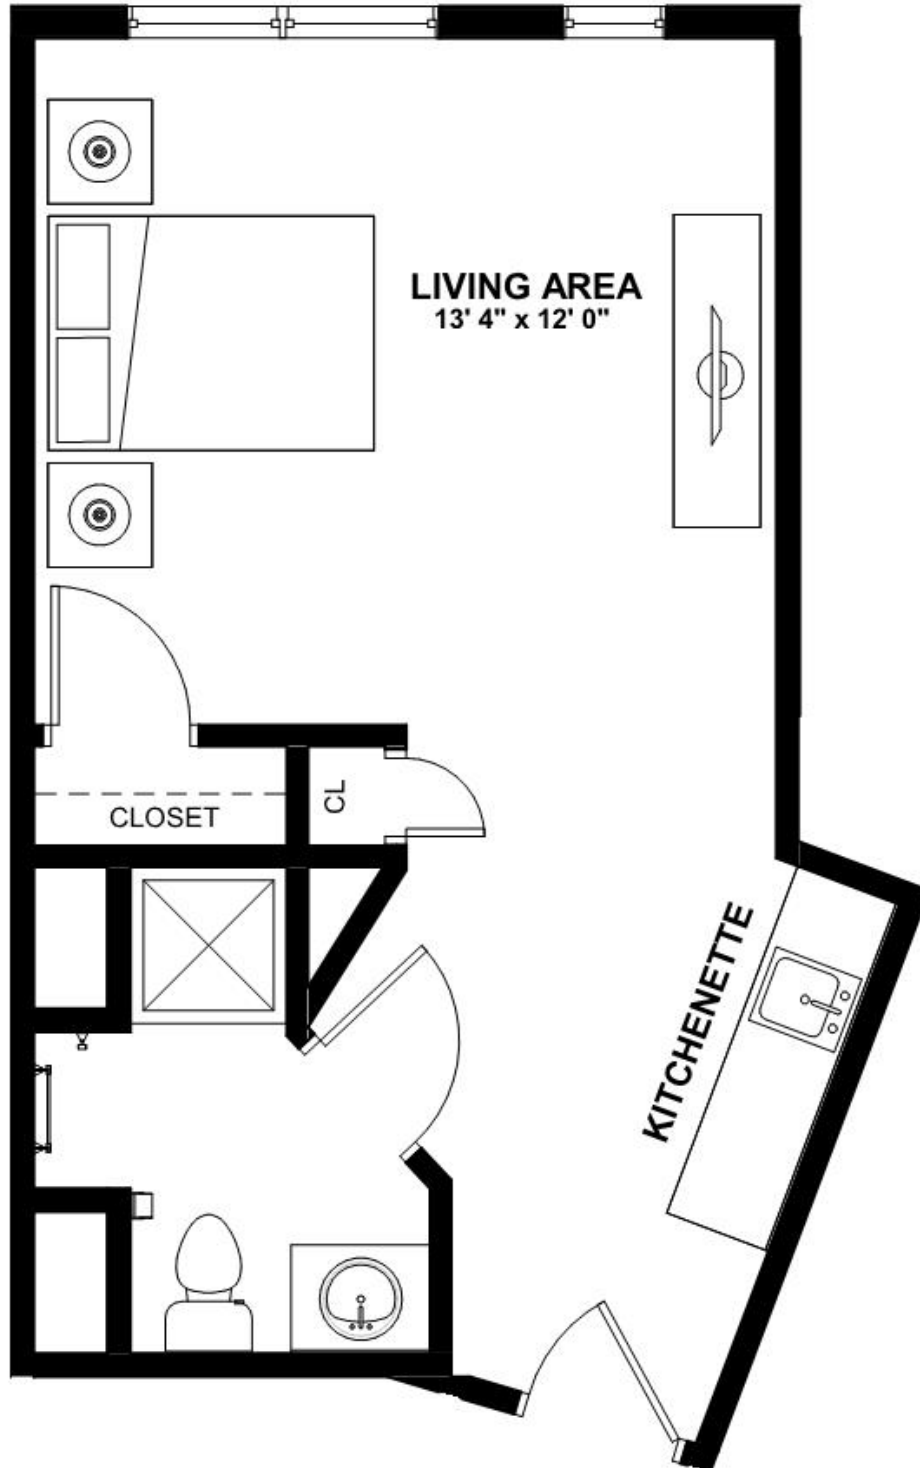

Mosaic by Monarch Memory Care

Azalea I - Studio

Size: 342 SF

Bella Terra

by MONARCH

2 Kathleen Drive, Jackson, NJ 08527
www.monarchcommunities.com/bellaterra
T: 732.730.9500

Mosaic by Monarch Memory Care

Azalea I - Studio

Size: 348 SF

Bella Terra

by MONARCH

2 Kathleen Drive, Jackson, NJ 08527
www.monarchcommunities.com/bellaterra
T: 732.730.9500

Mosaic by Monarch Memory Care

Azalea I - Studio

Size: 350 SF

Bella Terra

Mosaic by Monarch Memory Care

Azalea II - Studio

Size: 368 SF

Bella Terra

by MONARCH

2 Kathleen Drive, Jackson, NJ 08527
www.monarchcommunities.com/bellaterra
T: 732.730.9500

Mosaic by Monarch Memory Care

Azalea II - Studio

Size: 393 SF

Bella Terra

by MONARCH

2 Kathleen Drive, Jackson, NJ 08527
www.monarchcommunities.com/bellaterra
T: 732.730.9500

Mosaic by Monarch Memory Care

Geranium I - Studio Companion

Size: 425 SF

Bella Terra