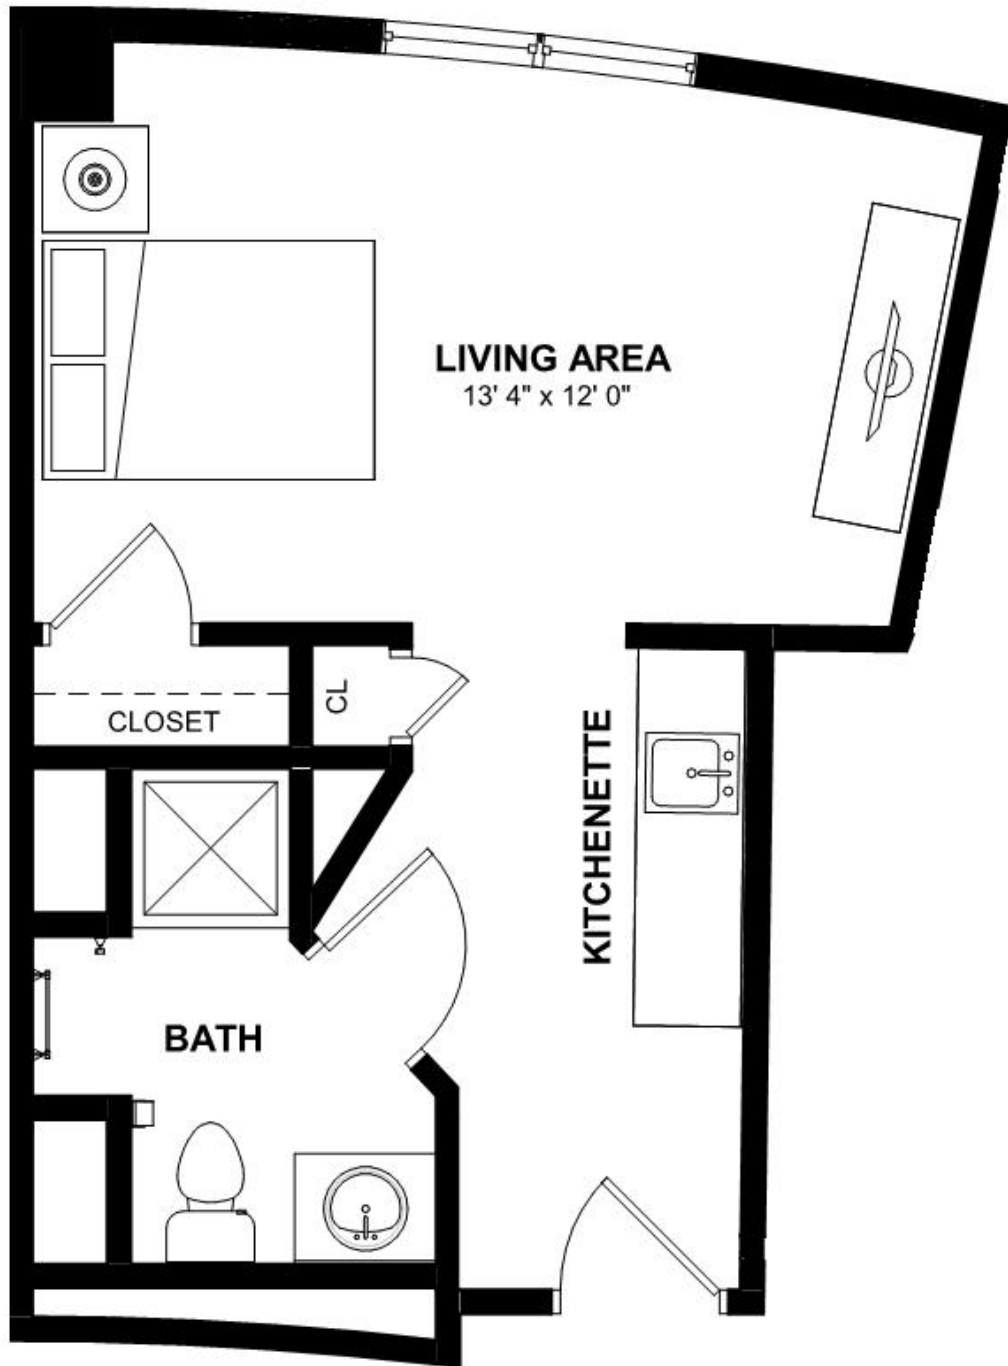

Mosaic by Monarch Memory Care

Azalea I - Studio

Size: 342 SF

Bella Terra

by MONARCH

2 Kathleen Drive, Jackson, NJ 08527
www.monarchcommunities.com/bellaterra
T: 732.730.9500

Mosaic by Monarch Memory Care

Azalea I - Studio

Size: 348 SF

Bella Terra

by MONARCH

2 Kathleen Drive, Jackson, NJ 08527
www.monarchcommunities.com/bellaterra
T: 732.730.9500

Mosaic by Monarch Memory Care

Azalea I - Studio

Size: 350 SF

Bella Terra

by MONARCH

2 Kathleen Drive, Jackson, NJ 08527
www.monarchcommunities.com/bellaterra
T: 732.730.9500

Mosaic by Monarch Memory Care

Azalea II - Studio

Size: 369 SF

Bella Terra

by MONARCH

2 Kathleen Drive, Jackson, NJ 08527
www.monarchcommunities.com/bellaterra
T: 732.730.9500

Mosaic by Monarch Memory Care

Azalea II - Studio

Size: 368 SF

Bella Terra

by MONARCH

2 Kathleen Drive, Jackson, NJ 08527
www.monarchcommunities.com/bellaterra
T: 732.730.9500

Mosaic by Monarch Memory Care

Azalea II - Studio