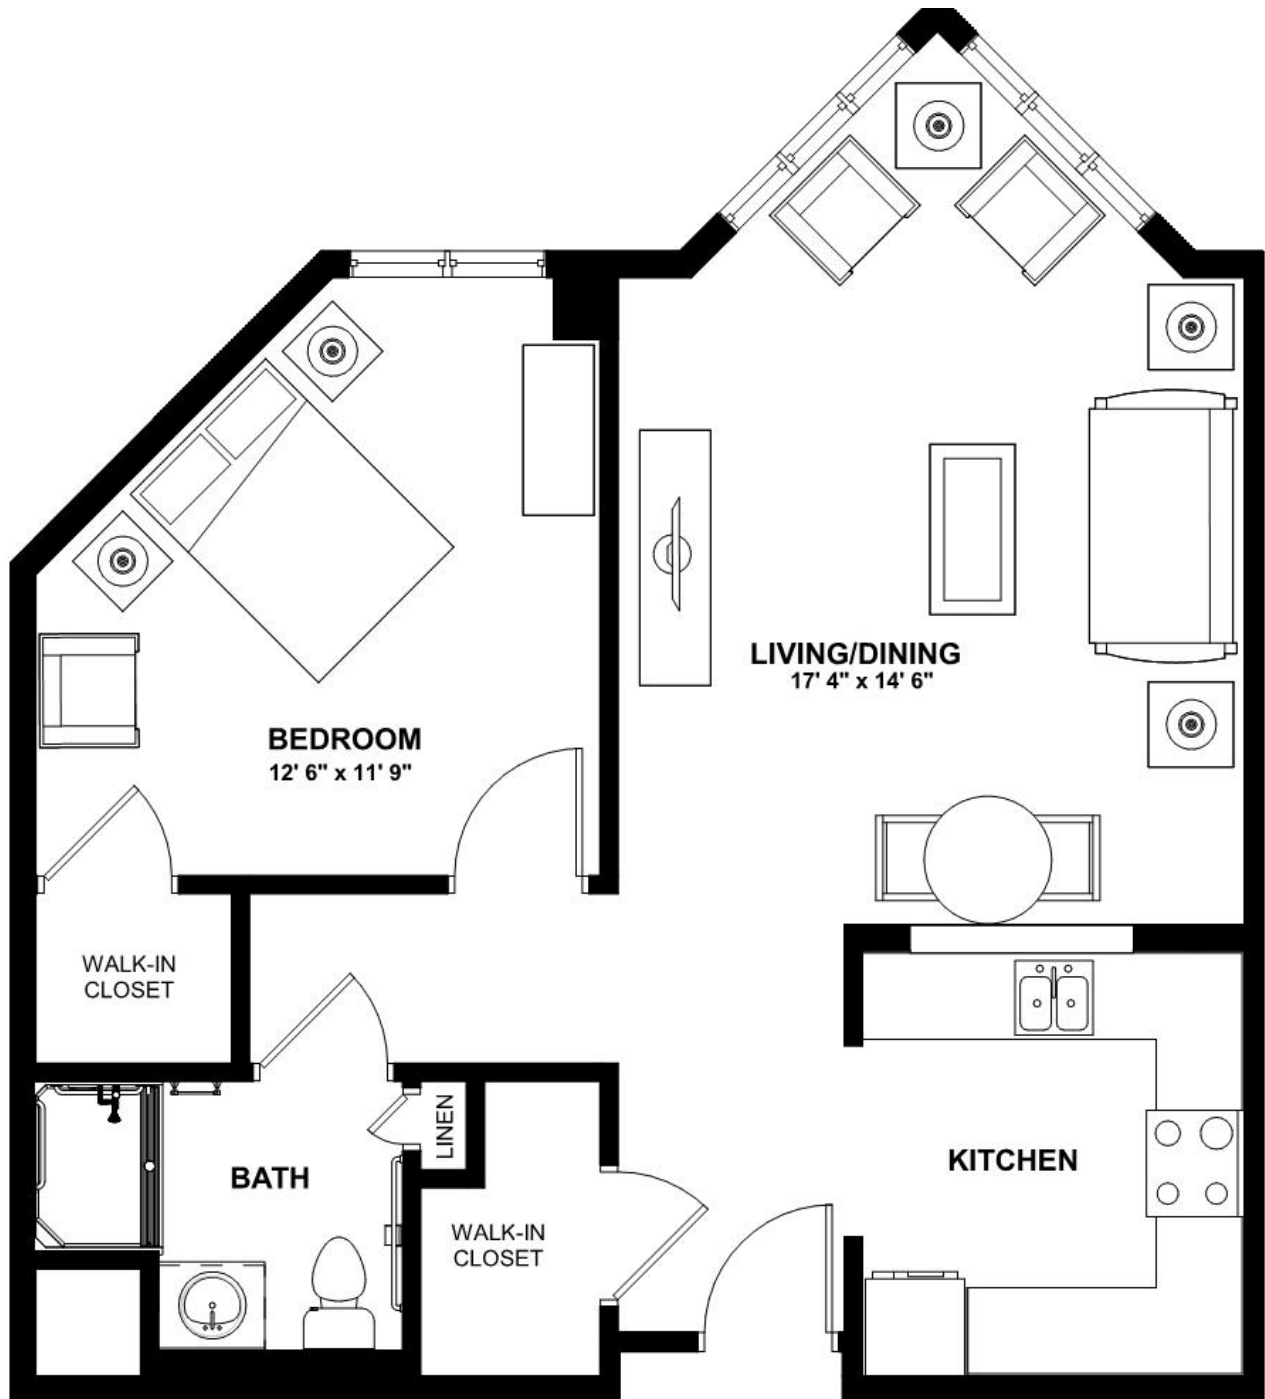

Assisted Living

Rose II - 1 Bedroom 1 Bath

Size: 676 SF

Bella Terra

by MONARCH

2 Kathleen Drive, Jackson, NJ 08527
www.monarchcommunities.com/bellaterra
T: 732.730.9500

Assisted Living

Rose II - 1 Bedroom 1 Bath

Size: 656 SF

Bella Terra

by MONARCH

2 Kathleen Drive, Jackson, NJ 08527
www.monarchcommunities.com/bellaterra
T: 732.730.9500

Assisted Living

Rose III - 1 Bedroom 1 Bath

Size: 754 SF

Bella Terra

by MONARCH

2 Kathleen Drive, Jackson, NJ 08527
www.monarchcommunities.com/bellaterra
T: 732.730.9500

Assisted Living

Rose III - 1 Bedroom 1 Bath

Size: 765 SF

Bella Terra

by MONARCH

2 Kathleen Drive, Jackson, NJ 08527
www.monarchcommunities.com/bellaterra
T: 732.730.9500

Assisted Living

Tulip I - 2 Bedroom 2 Bath

Size: 1,062 SF

Bella Terra

by MONARCH

2 Kathleen Drive, Jackson, NJ 08527
www.monarchcommunities.com/bellaterra
T: 732.730.9500

Assisted Living

Tulip I - 2 Bedroom 2 Bath