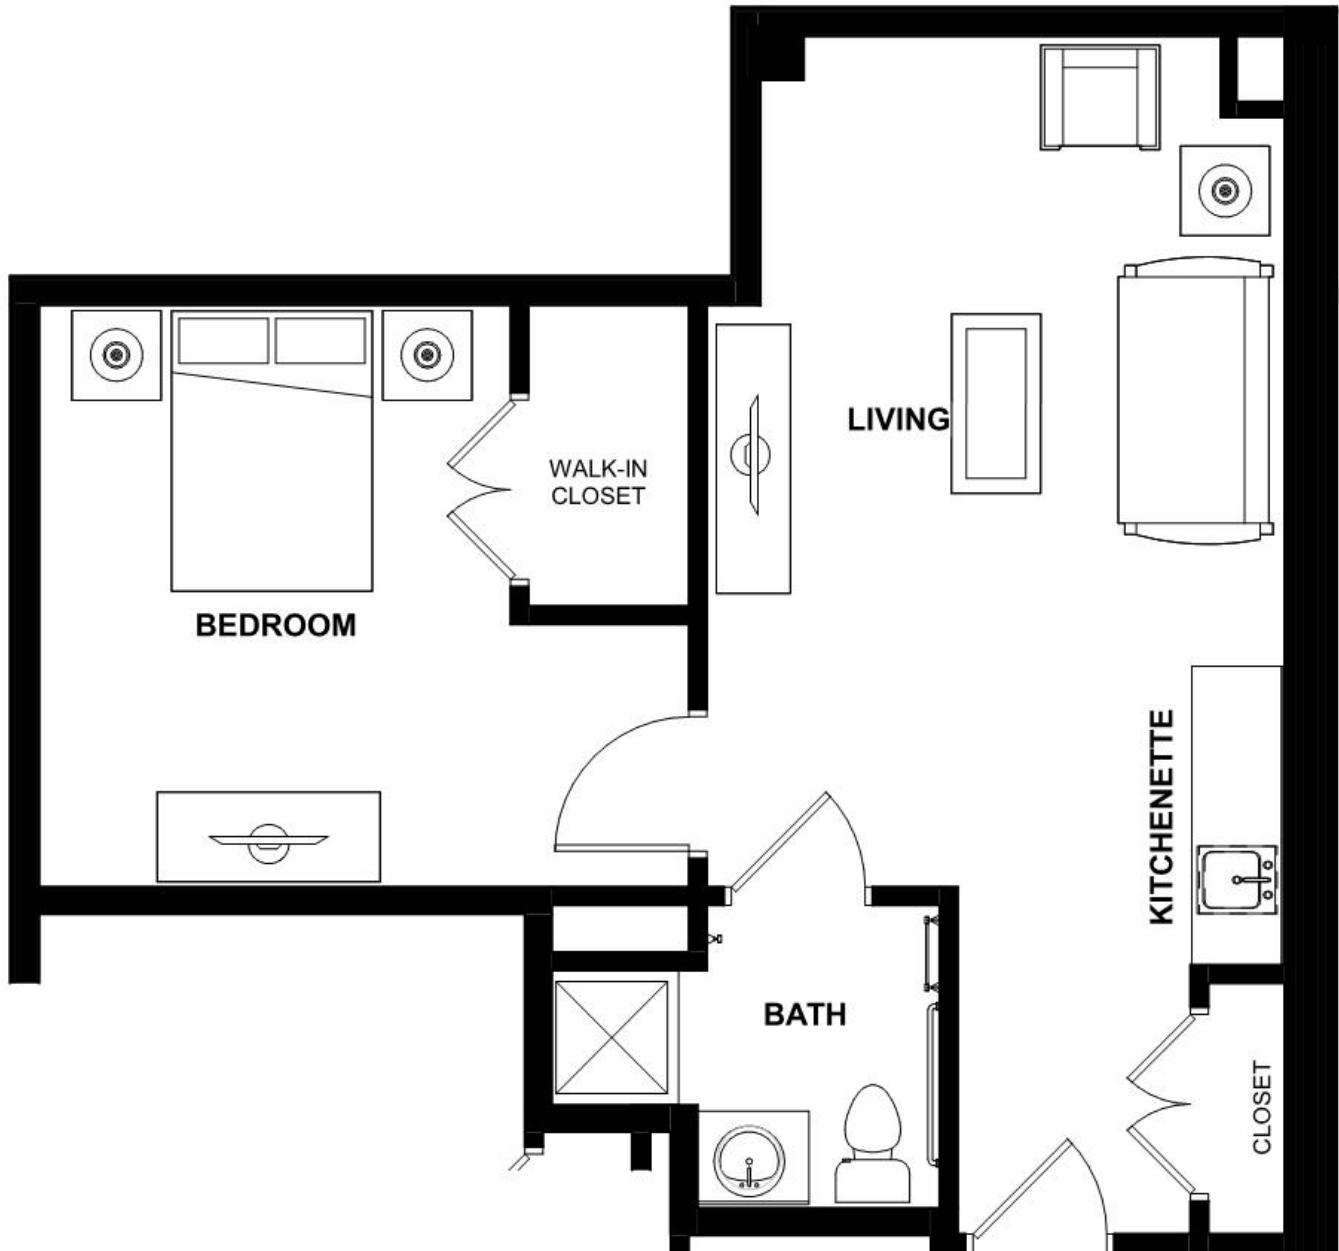

Size: 544 SF

Bella Terra

by MONARCH

2 Kathleen Drive, Jackson, NJ 08527
www.monarchcommunities.com/bellaterra
T: 732.730.9500

Assisted Living

Rose I - 1 Bedroom 1 Bath

Size: 585 SF

Bella Terra

by MONARCH

2 Kathleen Drive, Jackson, NJ 08527
www.monarchcommunities.com/bellaterra
T: 732.730.9500

Assisted Living

Rose I - 1 Bedroom 1 Bath

Size: 597 SF

Bella Terra

by MONARCH

2 Kathleen Drive, Jackson, NJ 08527
www.monarchcommunities.com/bellaterra
T: 732.730.9500

Assisted Living

Rose II - 1 Bedroom 1 Bath

Size: 676 SF

Bella Terra

by MONARCH

2 Kathleen Drive, Jackson, NJ 08527
www.monarchcommunities.com/bellaterra
T: 732.730.9500

Assisted Living

Rose II - 1 Bedroom 1 Bath

Size: 656 SF

Bella Terra

by MONARCH

2 Kathleen Drive, Jackson, NJ 08527
www.monarchcommunities.com/bellaterra
T: 732.730.9500

Assisted Living

Rose III - 1 Bedroom 1 Bath

Size: 754 SF

Bella Terra