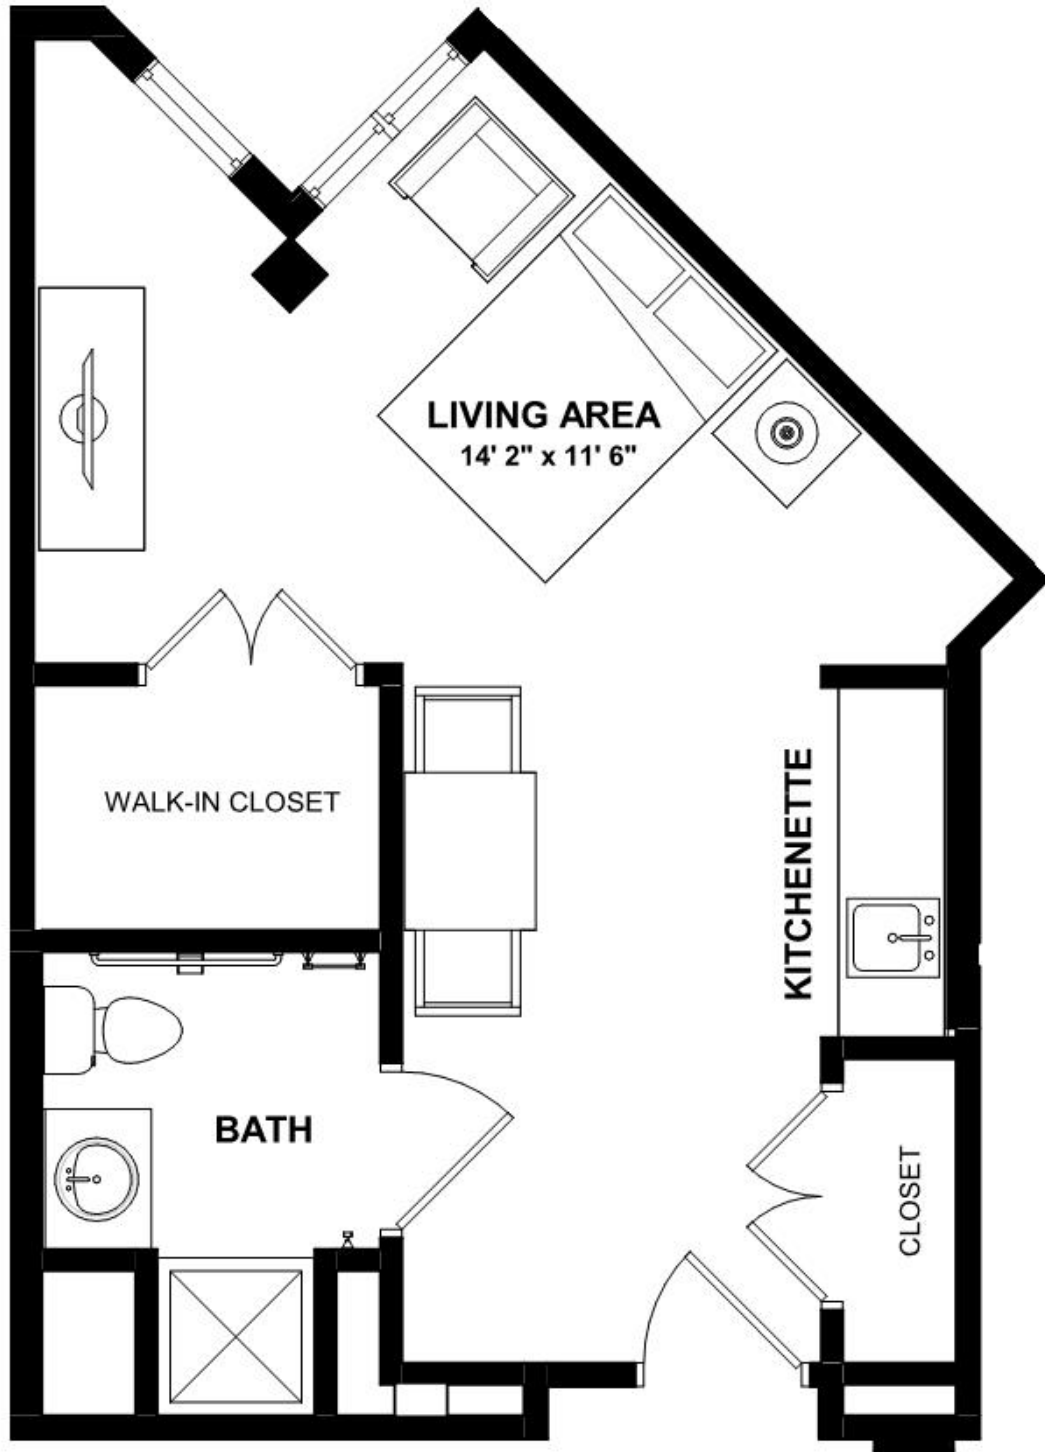

Assisted Living

Iris I - Studio

Size: 376 SF

Bella Terra

by MONARCH

2 Kathleen Drive, Jackson, NJ 08527
www.monarchcommunities.com/bellaterra
T: 732.730.9500

Assisted Living

Iris I - Studio

Size: 383 SF

Bella Terra

by MONARCH

2 Kathleen Drive, Jackson, NJ 08527
www.monarchcommunities.com/bellaterra
T: 732.730.9500

Assisted Living

Iris II - Studio

Size: 429 SF

Bella Terra

Assisted Living

Iris III - Studio

Size: 512 SF

Bella Terra

by MONARCH

2 Kathleen Drive, Jackson, NJ 08527
www.monarchcommunities.com/bellaterra
T: 732.730.9500

Assisted Living

Iris III - Studio

Size: 544 SF

Bella Terra

by MONARCH

2 Kathleen Drive, Jackson, NJ 08527
www.monarchcommunities.com/bellaterra
T: 732.730.9500

Assisted Living

Rose I - 1 Bedroom 1 Bath

Size: 585 SF

Bella Terra