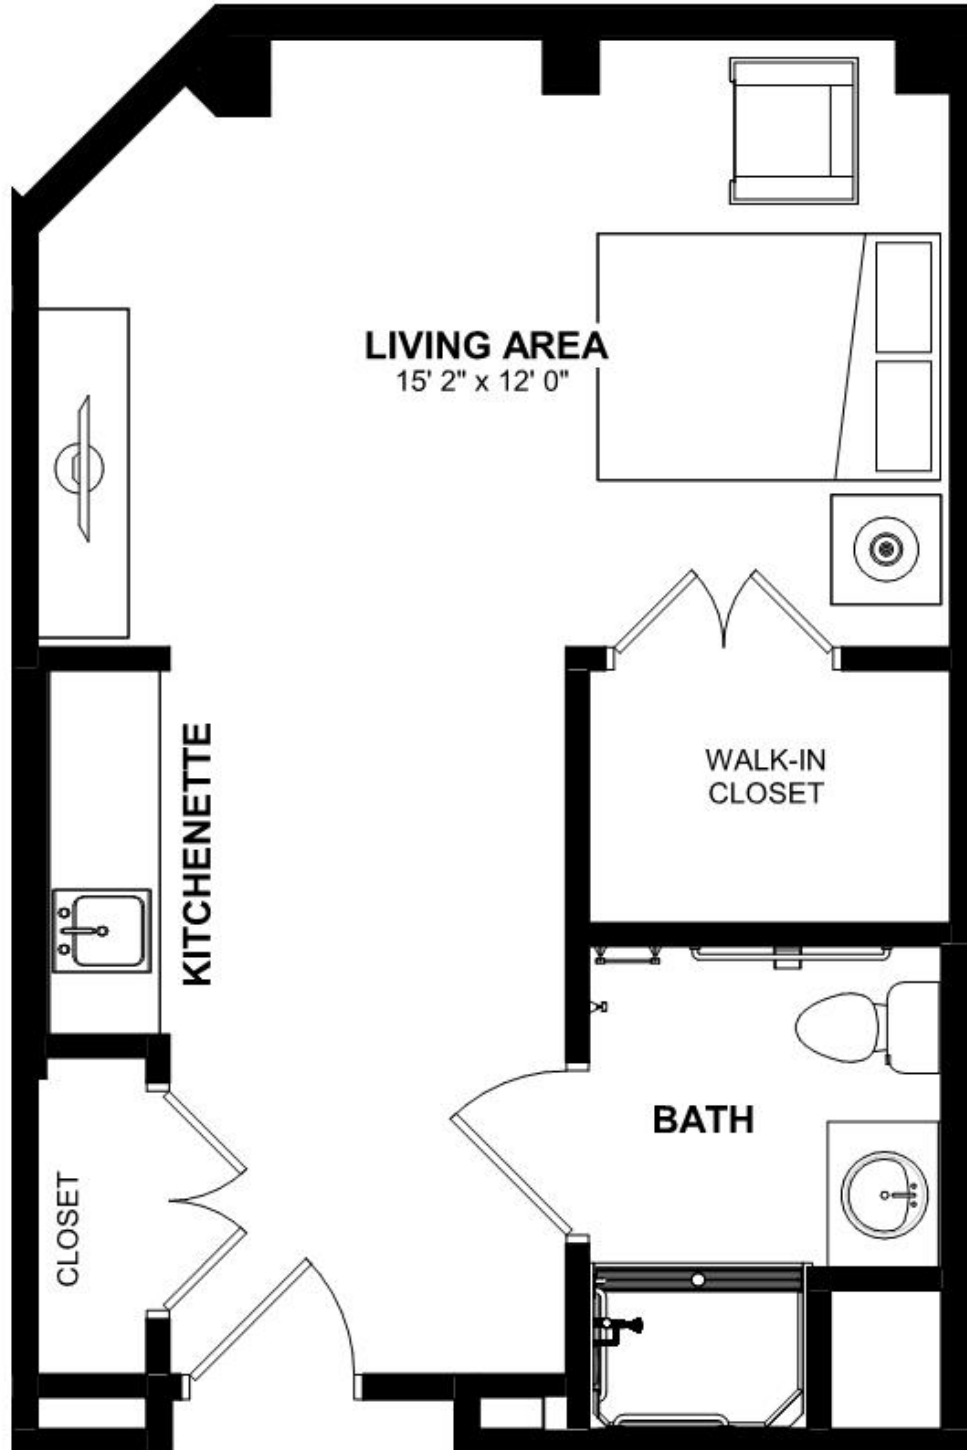

Size: 383 SF

Bella Terra

by MONARCH

2 Kathleen Drive, Jackson, NJ 08527
www.monarchcommunities.com/bellaterra
T: 732.730.9500

Assisted Living

Iris II - Studio

Size: 429 SF

Bella Terra

by MONARCH

2 Kathleen Drive, Jackson, NJ 08527
www.monarchcommunities.com/bellaterra
T: 732.730.9500

Assisted Living

Iris II - Studio

Size: 437 SF

Bella Terra

by MONARCH

2 Kathleen Drive, Jackson, NJ 08527
www.monarchcommunities.com/bellaterra
T: 732.730.9500

Assisted Living

Iris III - Studio

Size: 512 SF

Bella Terra

by MONARCH

2 Kathleen Drive, Jackson, NJ 08527
www.monarchcommunities.com/bellaterra
T: 732.730.9500

Assisted Living

Iris III - Studio

Size: 544 SF

Bella Terra

by MONARCH

2 Kathleen Drive, Jackson, NJ 08527
www.monarchcommunities.com/bellaterra
T: 732.730.9500

Assisted Living

Rose I - 1 Bedroom 1 Bath

Size: 585 SF

Bella Terra