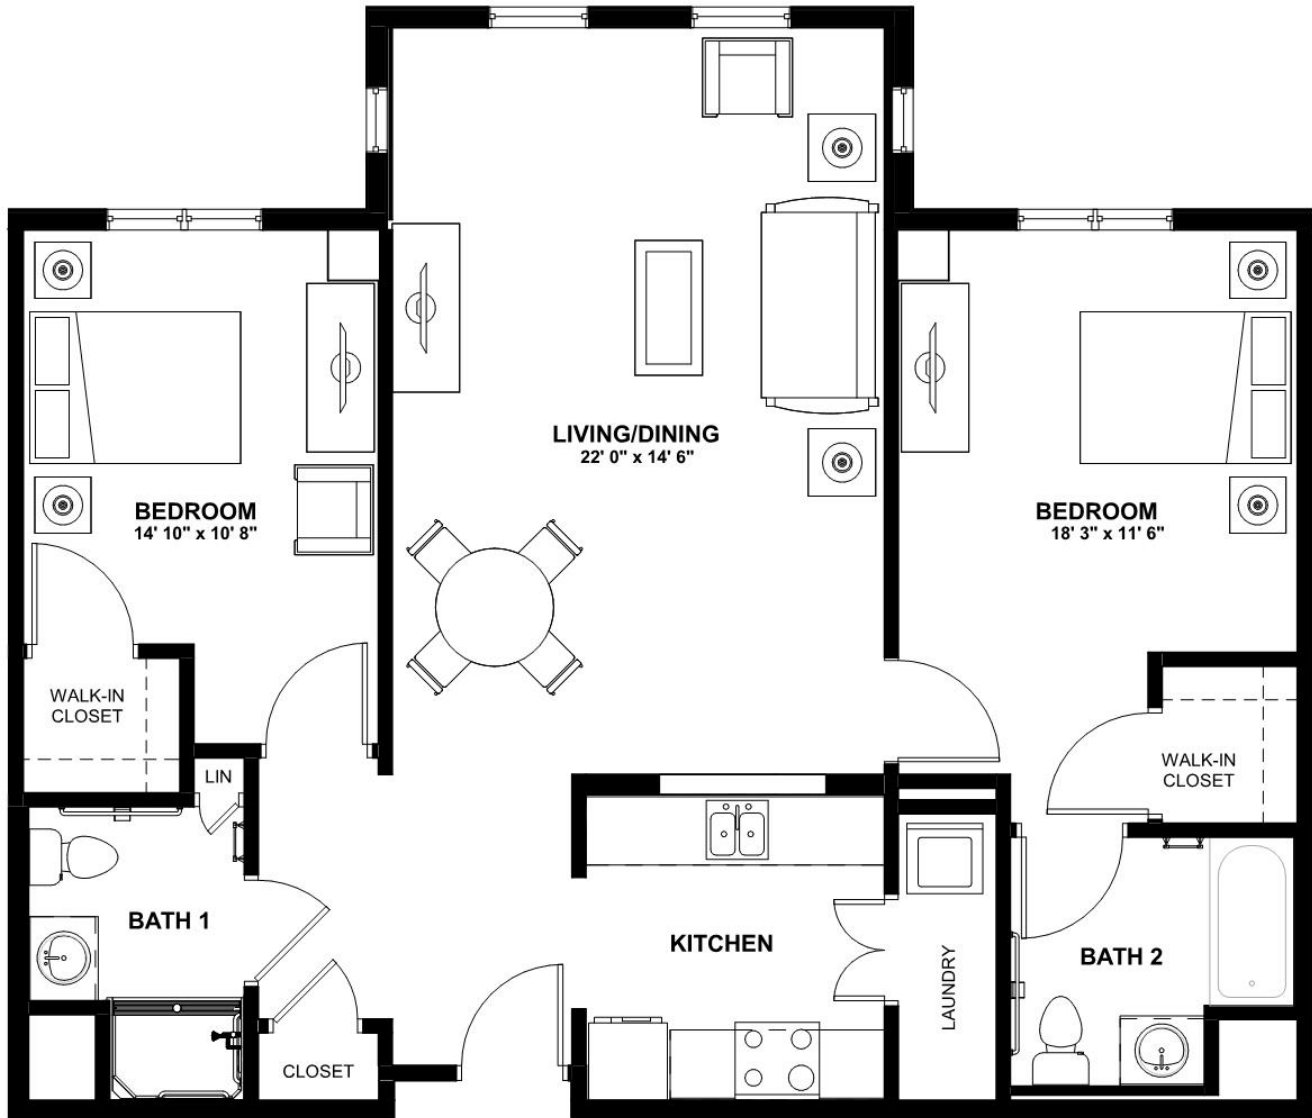

by MONARCH

2 Kathleen Drive, Jackson, NJ 08527
www.monarchcommunities.com/bellaterra
T: 732.730.9500

Assisted Living

Rose III - 1 Bedroom 1 Bath

Size: 765 SF

Bella Terra

by MONARCH

2 Kathleen Drive, Jackson, NJ 08527
www.monarchcommunities.com/bellaterra
T: 732.730.9500

Assisted Living

Tulip I - 2 Bedroom 2 Bath

Size: 1,062 SF

Bella Terra

by MONARCH

2 Kathleen Drive, Jackson, NJ 08527
www.monarchcommunities.com/bellaterra
T: 732.730.9500

Assisted Living

Tulip I - 2 Bedroom 2 Bath