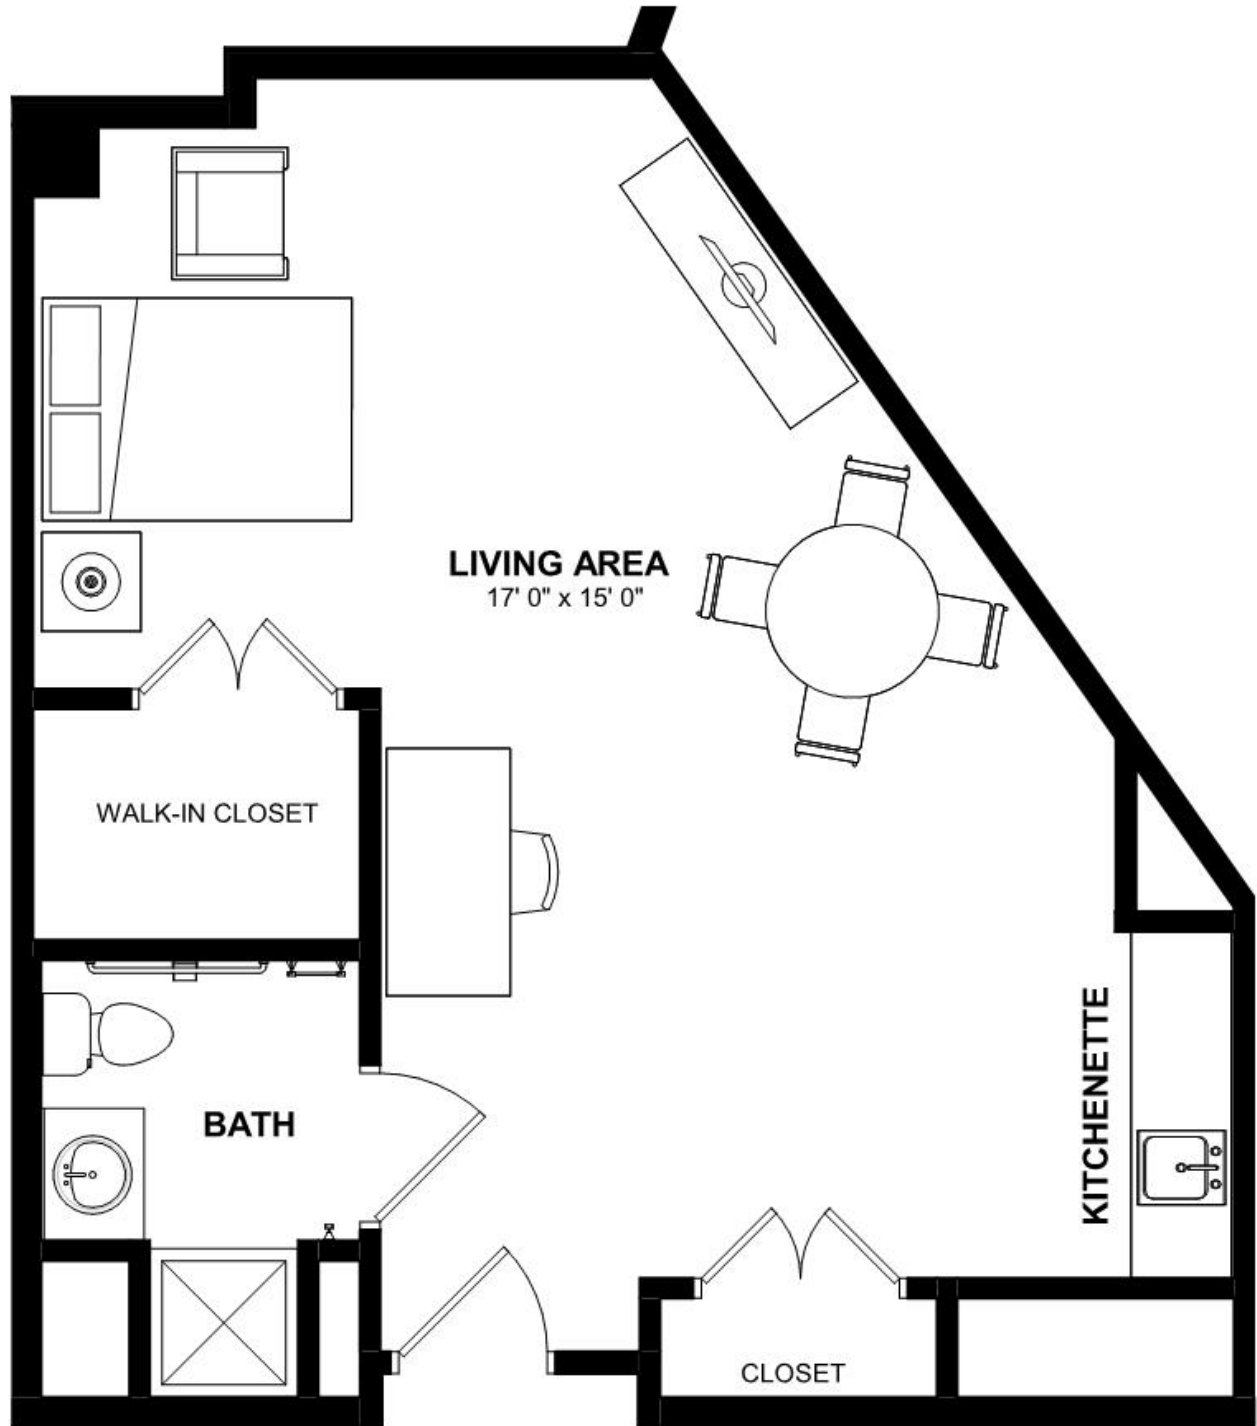

Assisted Living

Iris III - Studio

Size: 512 SF

Bella Terra

by MONARCH

2 Kathleen Drive, Jackson, NJ 08527
www.monarchcommunities.com/bellaterra
T: 732.730.9500

Assisted Living

Iris III - Studio

Size: 544 SF

Bella Terra

by MONARCH

2 Kathleen Drive, Jackson, NJ 08527
www.monarchcommunities.com/bellaterra
T: 732.730.9500

Assisted Living

Rose I - 1 Bedroom 1 Bath

Size: 585 SF

Bella Terra

by MONARCH

2 Kathleen Drive, Jackson, NJ 08527
www.monarchcommunities.com/bellaterra
T: 732.730.9500

Assisted Living

Rose I - 1 Bedroom 1 Bath

Size: 597 SF

Bella Terra

by MONARCH

2 Kathleen Drive, Jackson, NJ 08527
www.monarchcommunities.com/bellaterra
T: 732.730.9500

Assisted Living

Rose II - 1 Bedroom 1 Bath

Size: 676 SF

Bella Terra

by MONARCH

2 Kathleen Drive, Jackson, NJ 08527
www.monarchcommunities.com/bellaterra
T: 732.730.9500

Assisted Living

Rose II - 1 Bedroom 1 Bath