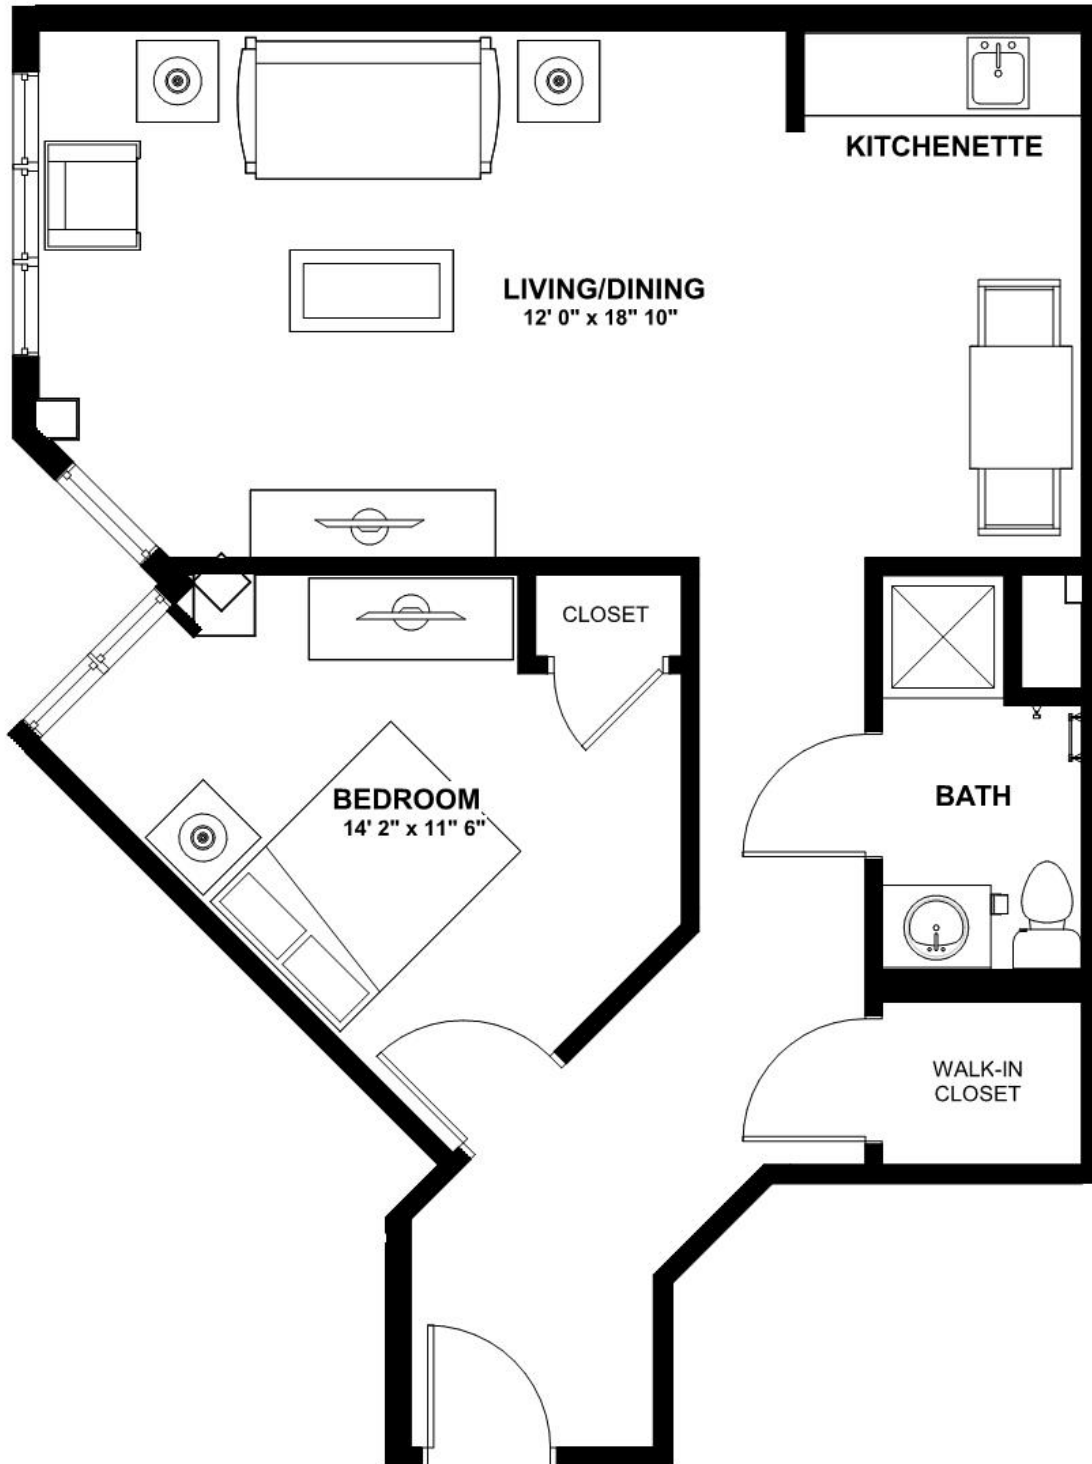

Size: 544 SF

Bella Terra

by MONARCH

2 Kathleen Drive, Jackson, NJ 08527
www.monarchcommunities.com/bellaterra
T: 732.730.9500

Assisted Living

Rose I - 1 Bedroom 1 Bath

Size: 585 SF

Bella Terra

by MONARCH

2 Kathleen Drive, Jackson, NJ 08527
www.monarchcommunities.com/bellaterra
T: 732.730.9500

Assisted Living

Rose I - 1 Bedroom 1 Bath

Size: 597 SF

Bella Terra

by MONARCH

2 Kathleen Drive, Jackson, NJ 08527
www.monarchcommunities.com/bellaterra
T: 732.730.9500

Assisted Living

Rose II - 1 Bedroom 1 Bath

Size: 676 SF

Bella Terra

by MONARCH

2 Kathleen Drive, Jackson, NJ 08527
www.monarchcommunities.com/bellaterra
T: 732.730.9500

Assisted Living

Rose II - 1 Bedroom 1 Bath

Size: 656 SF

Bella Terra

by MONARCH

2 Kathleen Drive, Jackson, NJ 08527
www.monarchcommunities.com/bellaterra
T: 732.730.9500

Assisted Living

Rose III - 1 Bedroom 1 Bath

Size: 754 SF

Bella Terra