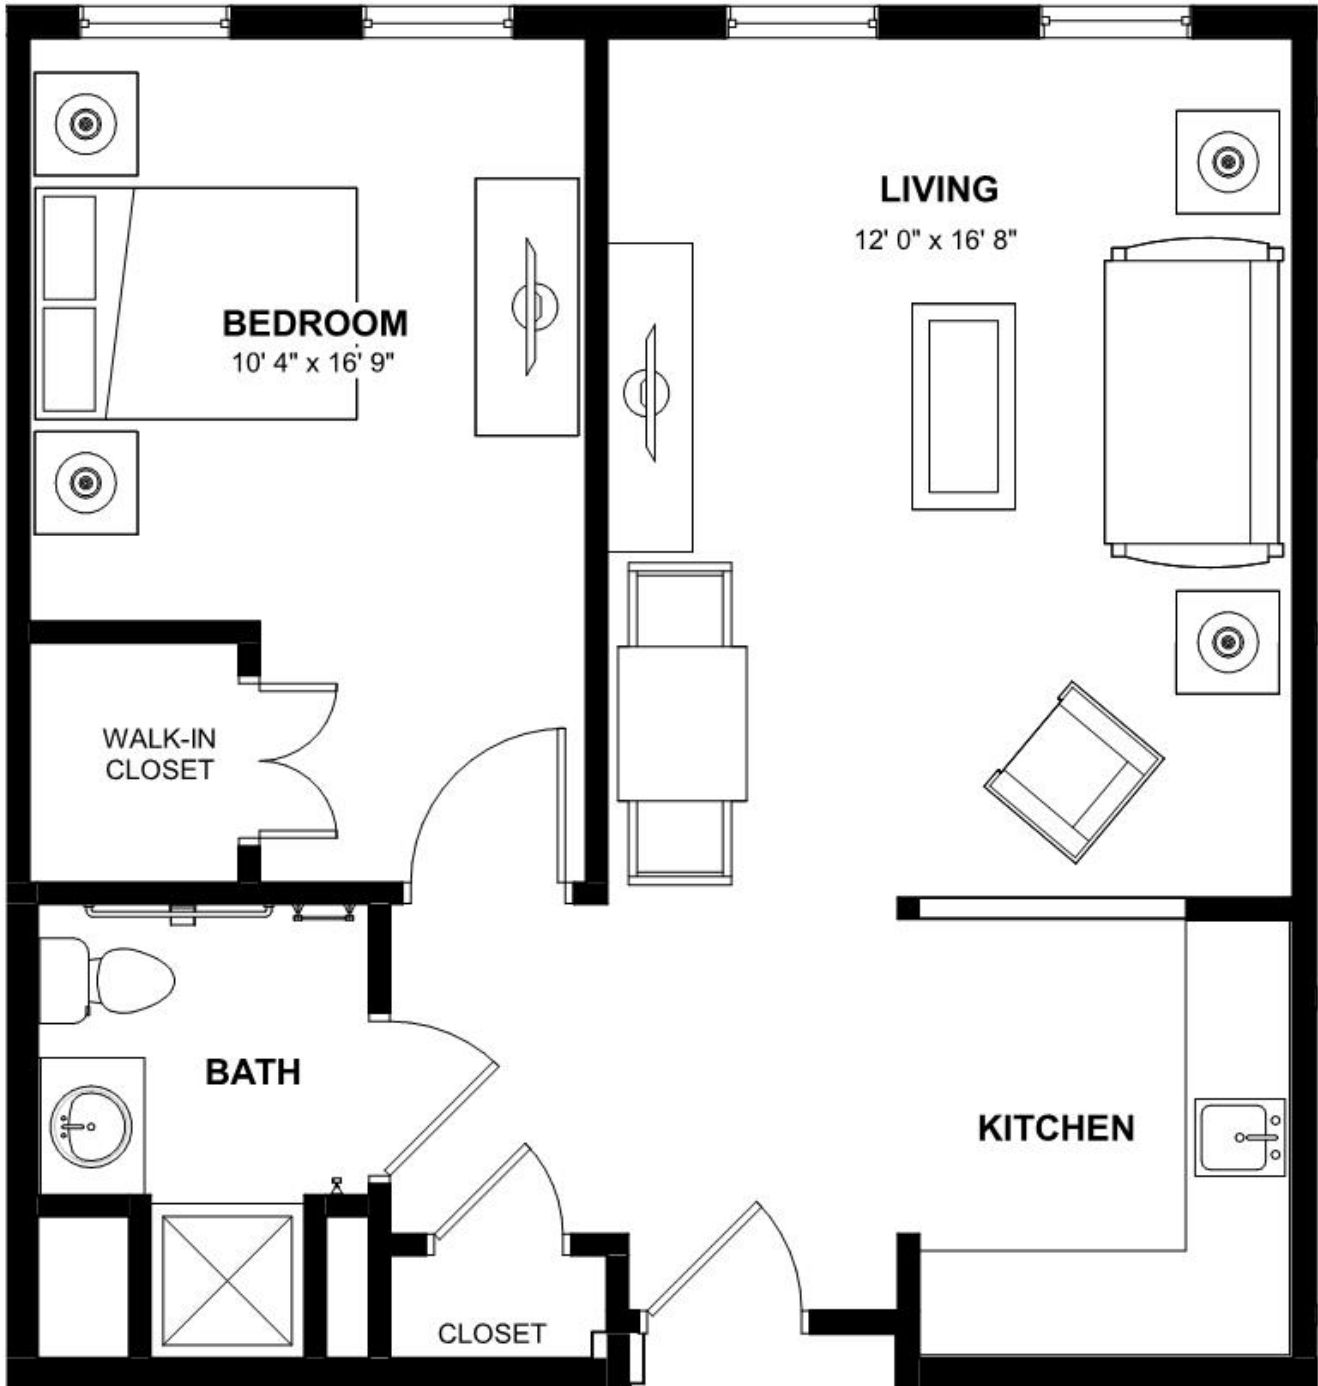

Size: 544 SF

Bella Terra

by MONARCH

2 Kathleen Drive, Jackson, NJ 08527
www.monarchcommunities.com/bellaterra
T: 732.730.9500

Assisted Living

Rose I - 1 Bedroom 1 Bath

Size: 585 SF

Bella Terra

by MONARCH

2 Kathleen Drive, Jackson, NJ 08527
www.monarchcommunities.com/bellaterra
T: 732.730.9500

Assisted Living

Rose I - 1 Bedroom 1 Bath

Size: 597 SF

Bella Terra

by MONARCH

2 Kathleen Drive, Jackson, NJ 08527
www.monarchcommunities.com/bellaterra
T: 732.730.9500

Assisted Living

Rose II - 1 Bedroom 1 Bath

Size: 676 SF

Bella Terra

by MONARCH

2 Kathleen Drive, Jackson, NJ 08527
www.monarchcommunities.com/bellaterra
T: 732.730.9500

Assisted Living

Rose II - 1 Bedroom 1 Bath