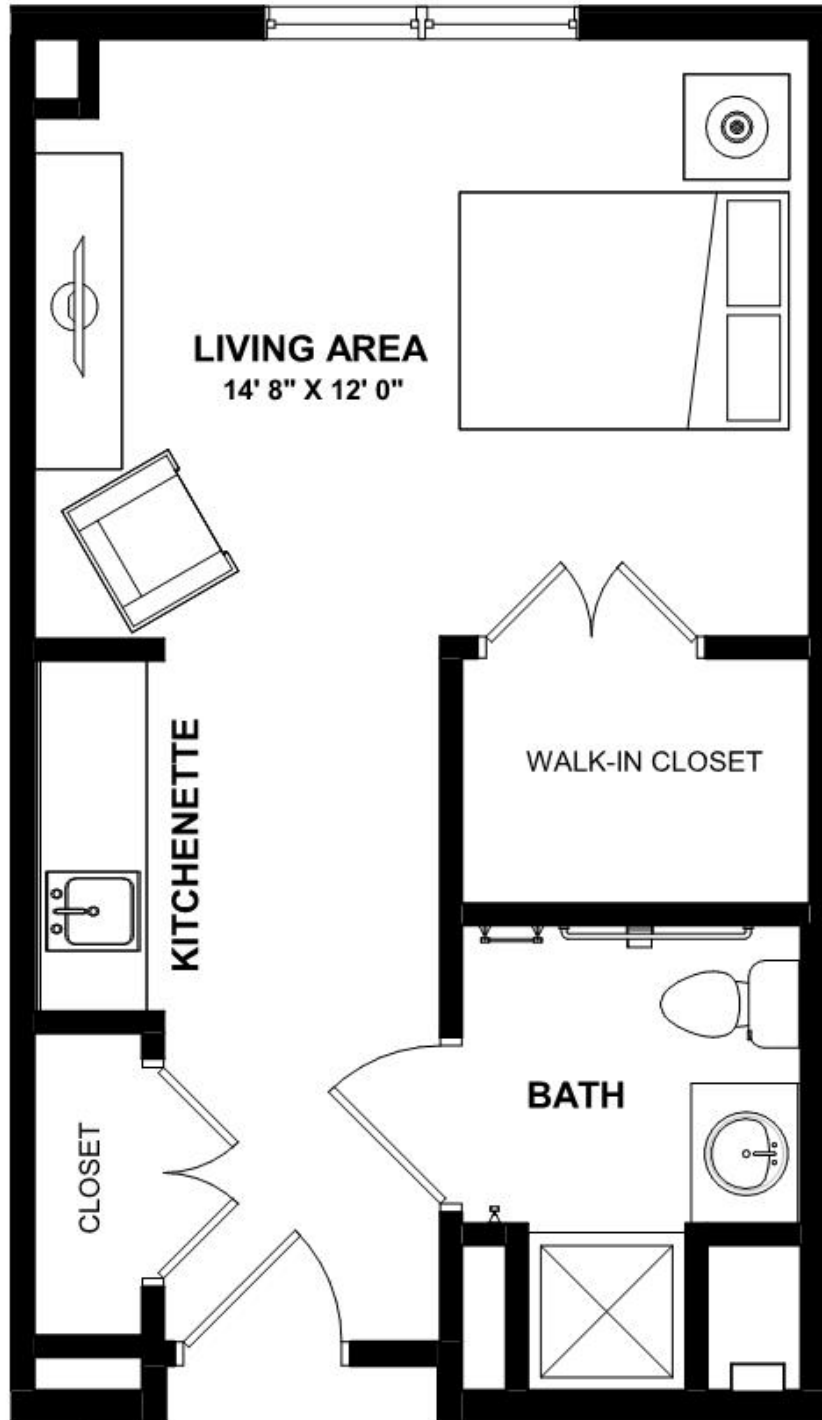

Assisted Living

Iris I - Studio

Size: 376 SF

Bella Terra

by MONARCH

2 Kathleen Drive, Jackson, NJ 08527
www.monarchcommunities.com/bellaterra
T: 732.730.9500

Assisted Living

Iris I - Studio

Size: 383 SF

Bella Terra

by MONARCH

2 Kathleen Drive, Jackson, NJ 08527
www.monarchcommunities.com/bellaterra
T: 732.730.9500

Assisted Living

Iris II - Studio

Size: 429 SF

Bella Terra

Size: 544 SF

Bella Terra

by MONARCH

2 Kathleen Drive, Jackson, NJ 08527
www.monarchcommunities.com/bellaterra
T: 732.730.9500

Assisted Living

Rose I - 1 Bedroom 1 Bath

Size: 585 SF

Bella Terra

Assisted Living

Rose II - 1 Bedroom 1 Bath

Size: 676 SF

Bella Terra

by MONARCH

2 Kathleen Drive, Jackson, NJ 08527
www.monarchcommunities.com/bellaterra
T: 732.730.9500

Assisted Living

Rose II - 1 Bedroom 1 Bath