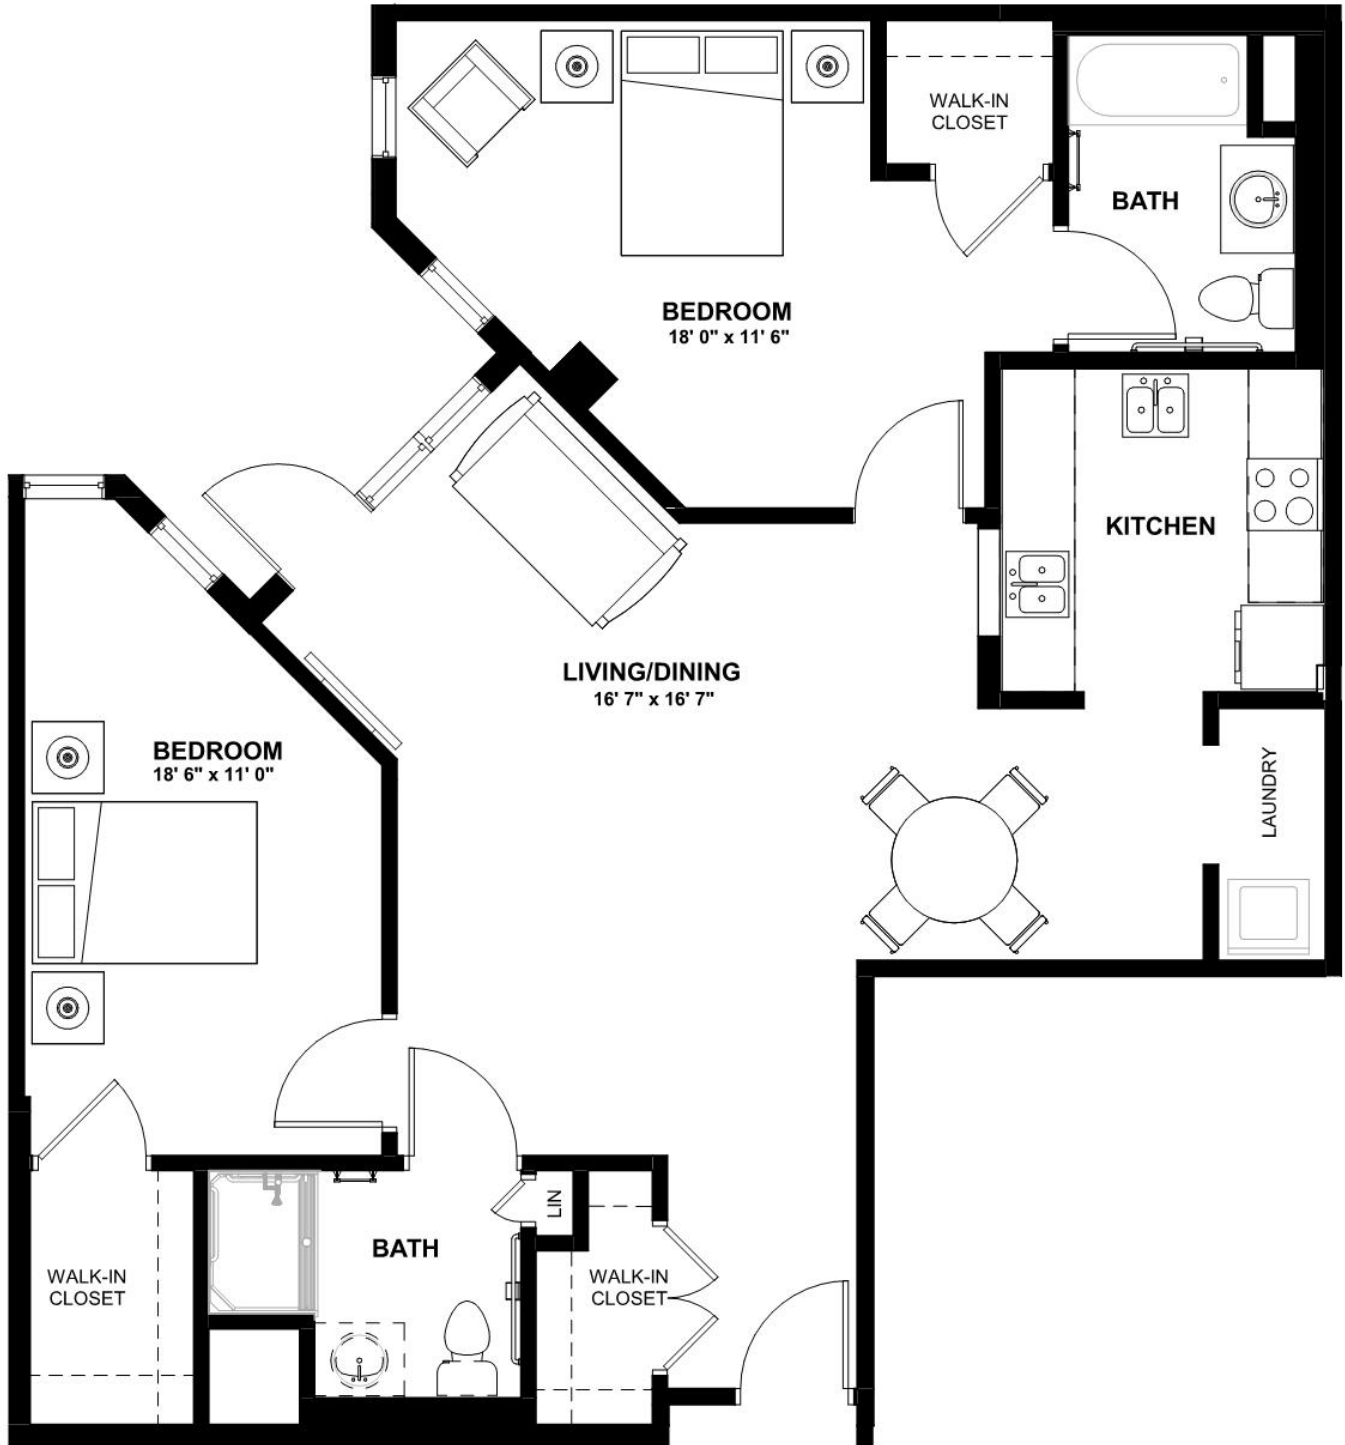

by MONARCH

2 Kathleen Drive, Jackson, NJ 08527
www.monarchcommunities.com/bellaterra
T: 732.730.9500

Assisted Living

Tulip III - 2 Bedroom 2 Bath + Balcony

Size: 1,107 SF

Bella Terra

by MONARCH

2 Kathleen Drive, Jackson, NJ 08527
www.monarchcommunities.com/bellaterra
T: 732.730.9500

Assisted Living

Violet I - 2 Bedroom 1 Bath Den

Size: 894 SF

Bella Terra

by MONARCH

2 Kathleen Drive, Jackson, NJ 08527
www.monarchcommunities.com/bellaterra
T: 732.730.9500

Assisted Living

Violet III - 2 Bedroom 2 Bath Companion