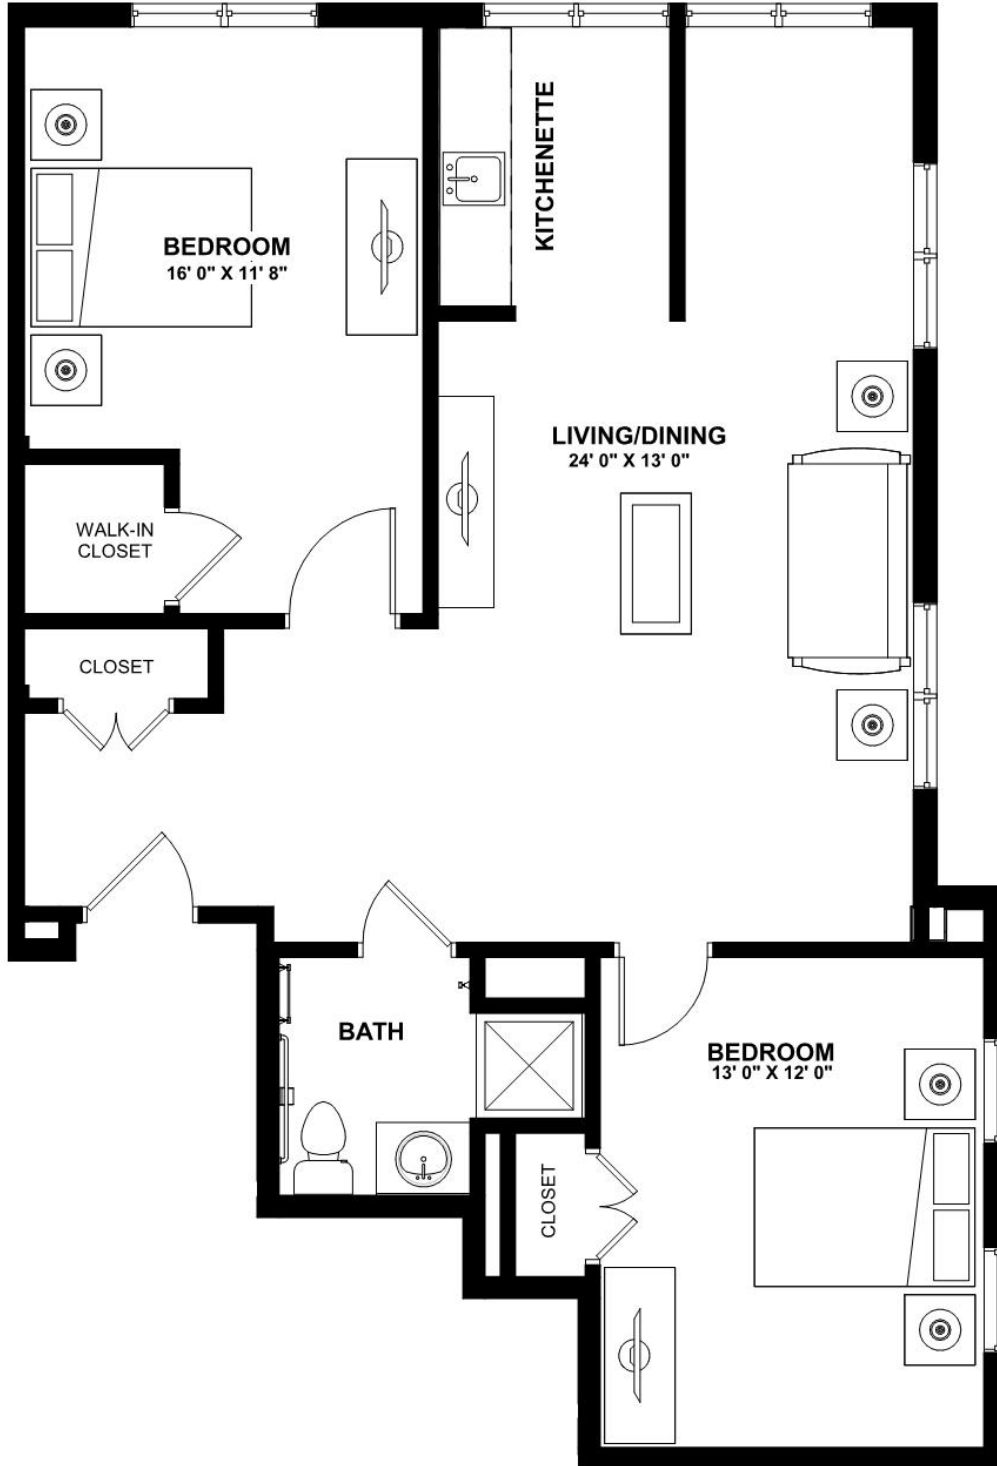

Size: 1,107 SF

Bella Terra

by MONARCH

2 Kathleen Drive, Jackson, NJ 08527
www.monarchcommunities.com/bellaterra
T: 732.730.9500

Assisted Living

Tulip II - 2 Bedroom 2 Bath

Size: 1,357 SF

Bella Terra

by MONARCH

2 Kathleen Drive, Jackson, NJ 08527
www.monarchcommunities.com/bellaterra
T: 732.730.9500

Assisted Living

Tulip III - 2 Bedroom 2 Bath + Balcony

Size: 1,107 SF

Bella Terra

by MONARCH

2 Kathleen Drive, Jackson, NJ 08527
www.monarchcommunities.com/bellaterra
T: 732.730.9500

Assisted Living

Violet I - 2 Bedroom 1 Bath Den

Size: 894 SF

Bella Terra

by MONARCH

2 Kathleen Drive, Jackson, NJ 08527
www.monarchcommunities.com/bellaterra
T: 732.730.9500

Assisted Living

Violet III - 2 Bedroom 2 Bath Companion