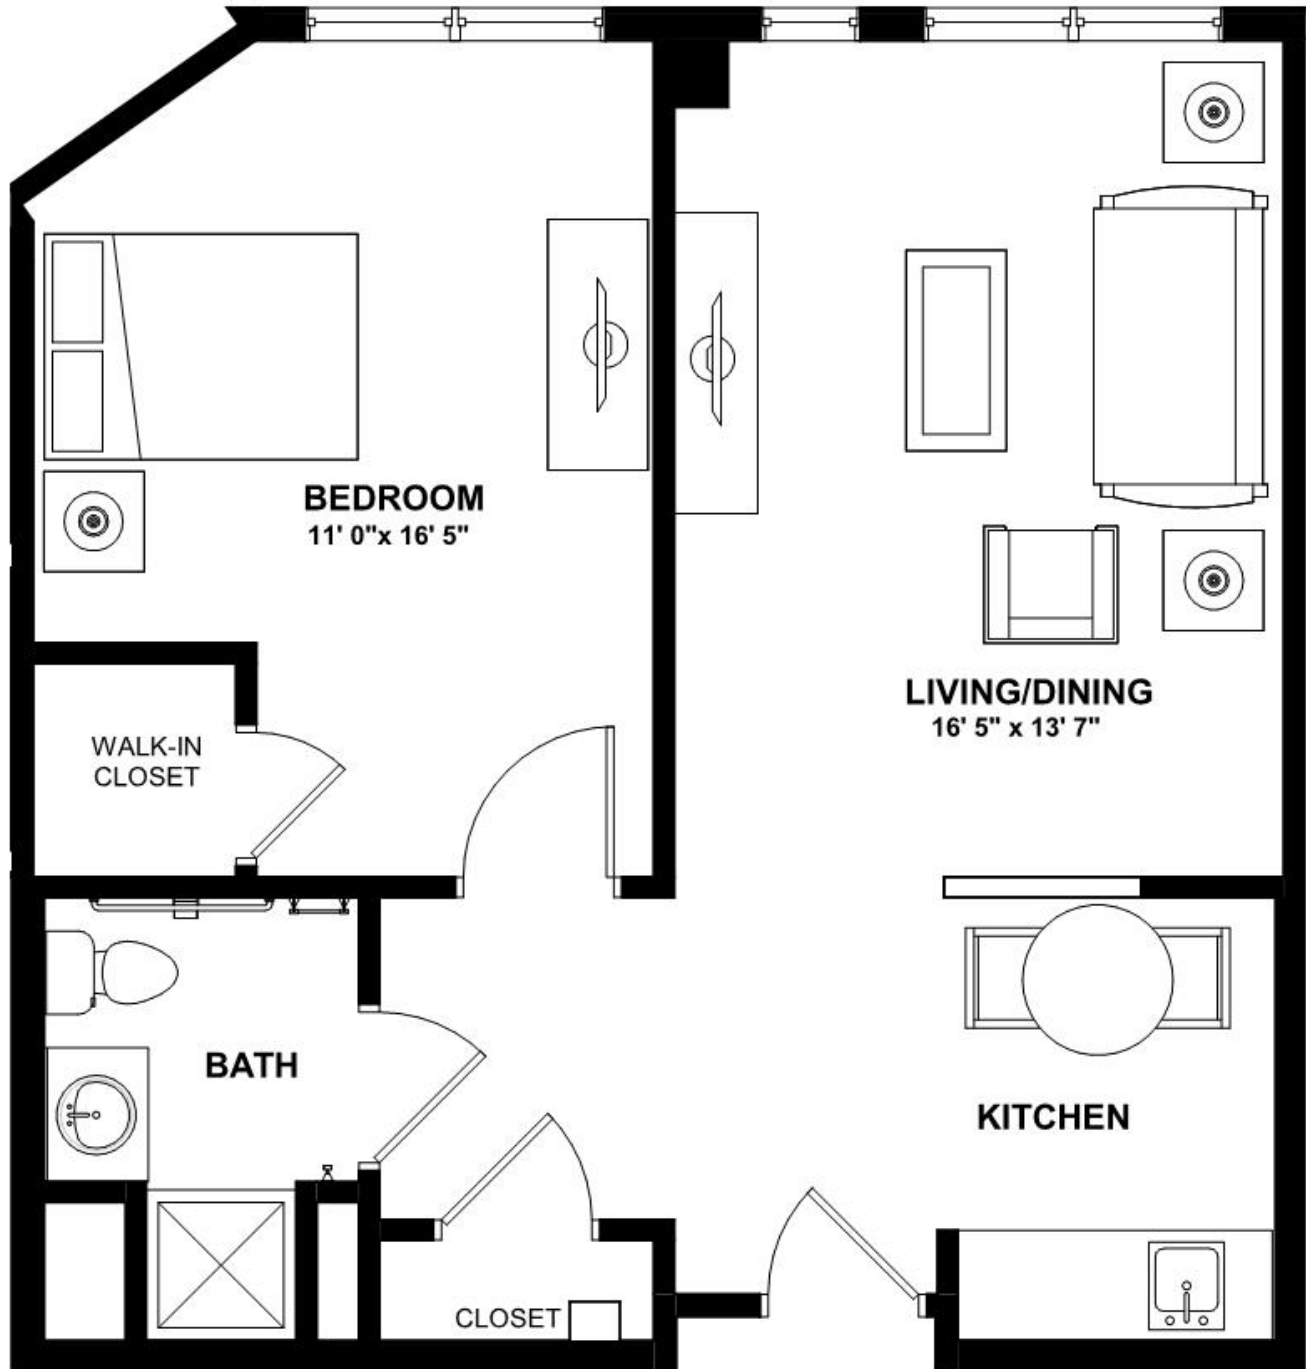

by MONARCH

2 Kathleen Drive, Jackson, NJ 08527
www.monarchcommunities.com/bellaterra
T: 732.730.9500

Assisted Living

Rose I - 1 Bedroom 1 Bath

Size: 597 SF

Bella Terra

by MONARCH

2 Kathleen Drive, Jackson, NJ 08527
www.monarchcommunities.com/bellaterra
T: 732.730.9500

Assisted Living

Rose II - 1 Bedroom 1 Bath

Size: 676 SF

Bella Terra

by MONARCH

2 Kathleen Drive, Jackson, NJ 08527
www.monarchcommunities.com/bellaterra
T: 732.730.9500

Assisted Living

Rose II - 1 Bedroom 1 Bath

Size: 656 SF

Bella Terra

by MONARCH

2 Kathleen Drive, Jackson, NJ 08527
www.monarchcommunities.com/bellaterra
T: 732.730.9500

Assisted Living

Rose III - 1 Bedroom 1 Bath

Size: 754 SF

Bella Terra

by MONARCH

2 Kathleen Drive, Jackson, NJ 08527
www.monarchcommunities.com/bellaterra
T: 732.730.9500

Assisted Living

Rose III - 1 Bedroom 1 Bath

Size: 765 SF

Bella Terra

by MONARCH

2 Kathleen Drive, Jackson, NJ 08527
www.monarchcommunities.com/bellaterra
T: 732.730.9500