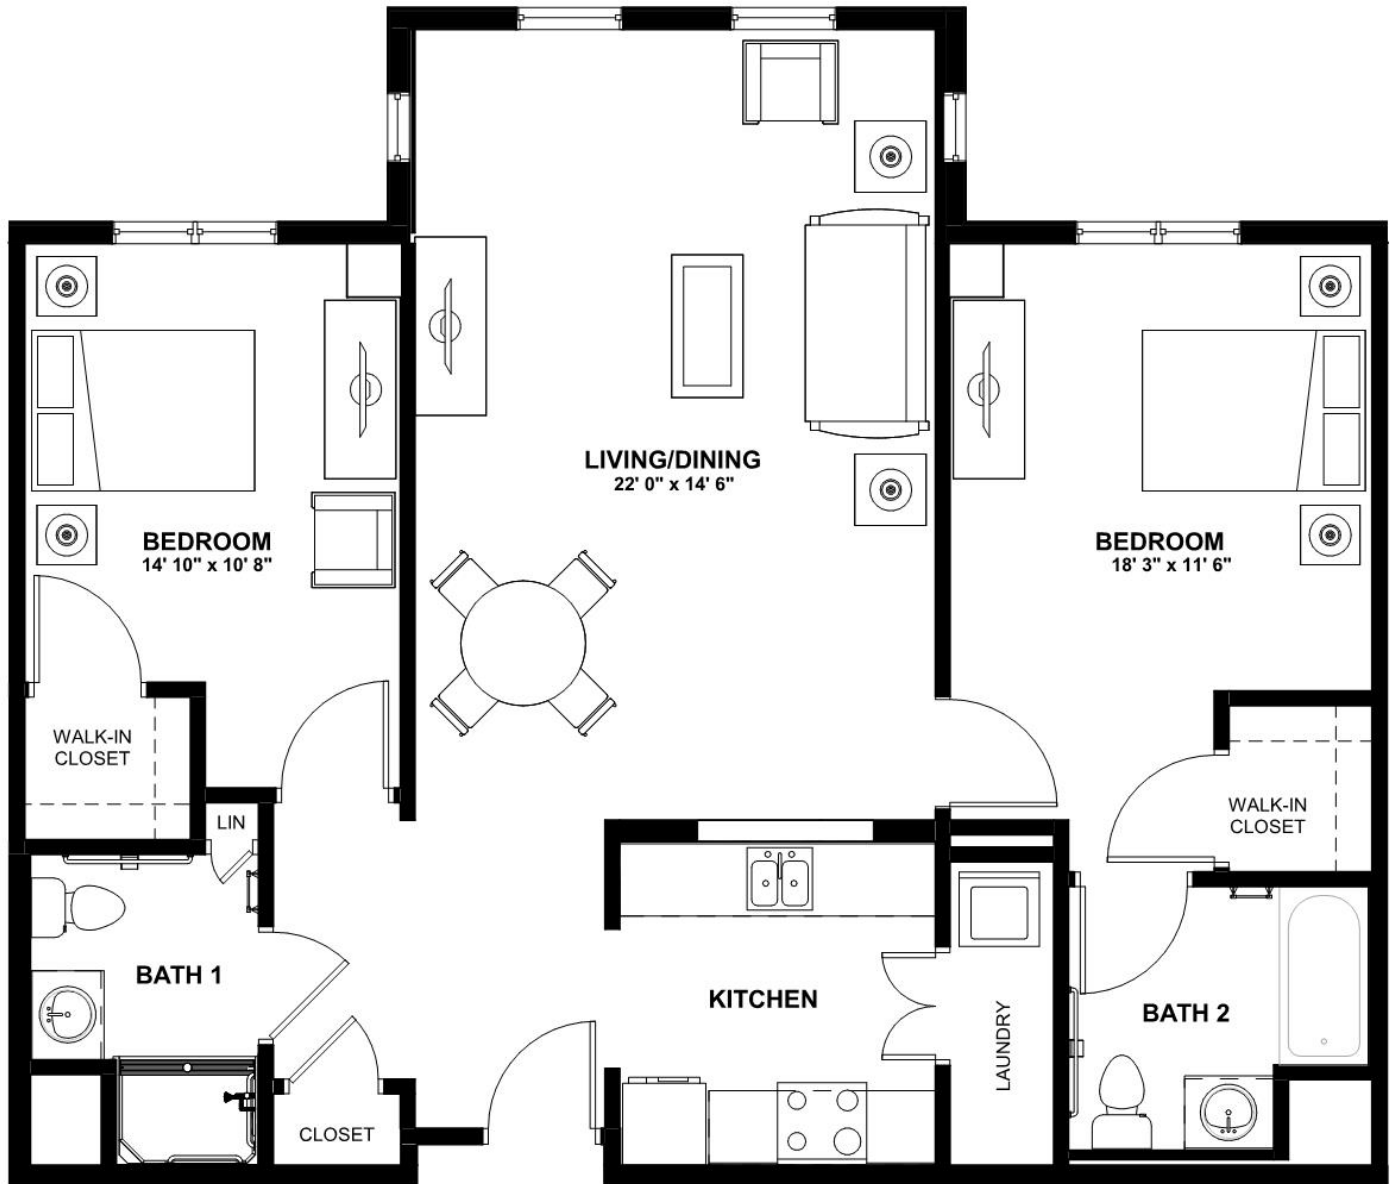

Assisted Living

Iris I - Studio

Size: 376 SF

Bella Terra

by MONARCH

2 Kathleen Drive, Jackson, NJ 08527
www.monarchcommunities.com/bellaterra
T: 732.730.9500

Assisted Living

Iris I - Studio

by MONARCH

2 Kathleen Drive, Jackson, NJ 08527
www.monarchcommunities.com/bellaterra
T: 732.730.9500

Assisted Living

Tulip III - 2 Bedroom 2 Bath + Balcony

Size: 1,107 SF

Bella Terra

by MONARCH

2 Kathleen Drive, Jackson, NJ 08527
www.monarchcommunities.com/bellaterra
T: 732.730.9500

Assisted Living

Violet I - 2 Bedroom 1 Bath Den

Size: 894 SF

Bella Terra

by MONARCH

2 Kathleen Drive, Jackson, NJ 08527
www.monarchcommunities.com/bellaterra
T: 732.730.9500

Assisted Living

Violet III - 2 Bedroom 2 Bath Companion

Size: 1,062 SF

Bella Terra

by MONARCH

2 Kathleen Drive, Jackson, NJ 08527
www.monarchcommunities.com/bellaterra
T: 732.730.9500