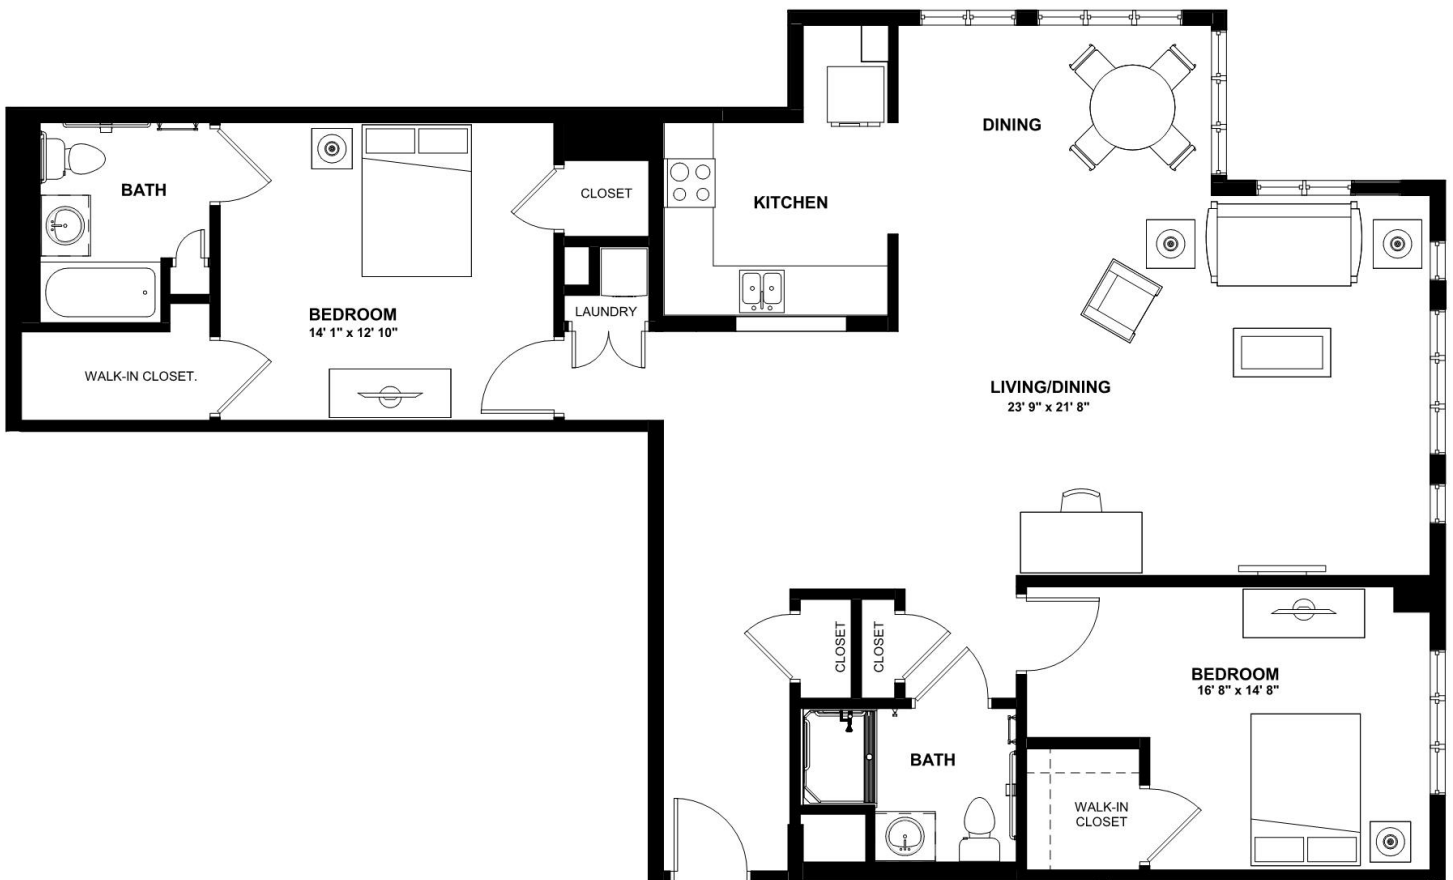

Size: 1,107 SF

Bella Terra

by MONARCH

2 Kathleen Drive, Jackson, NJ 08527
www.monarchcommunities.com/bellaterra
T: 732.730.9500

Assisted Living

Tulip II - 2 Bedroom 2 Bath

Size: 1,357 SF

Bella Terra

by MONARCH

2 Kathleen Drive, Jackson, NJ 08527
www.monarchcommunities.com/bellaterra
T: 732.730.9500

Assisted Living

Tulip III - 2 Bedroom 2 Bath + Balcony

Size: 1,107 SF

Bella Terra

by MONARCH

2 Kathleen Drive, Jackson, NJ 08527
www.monarchcommunities.com/bellaterra
T: 732.730.9500