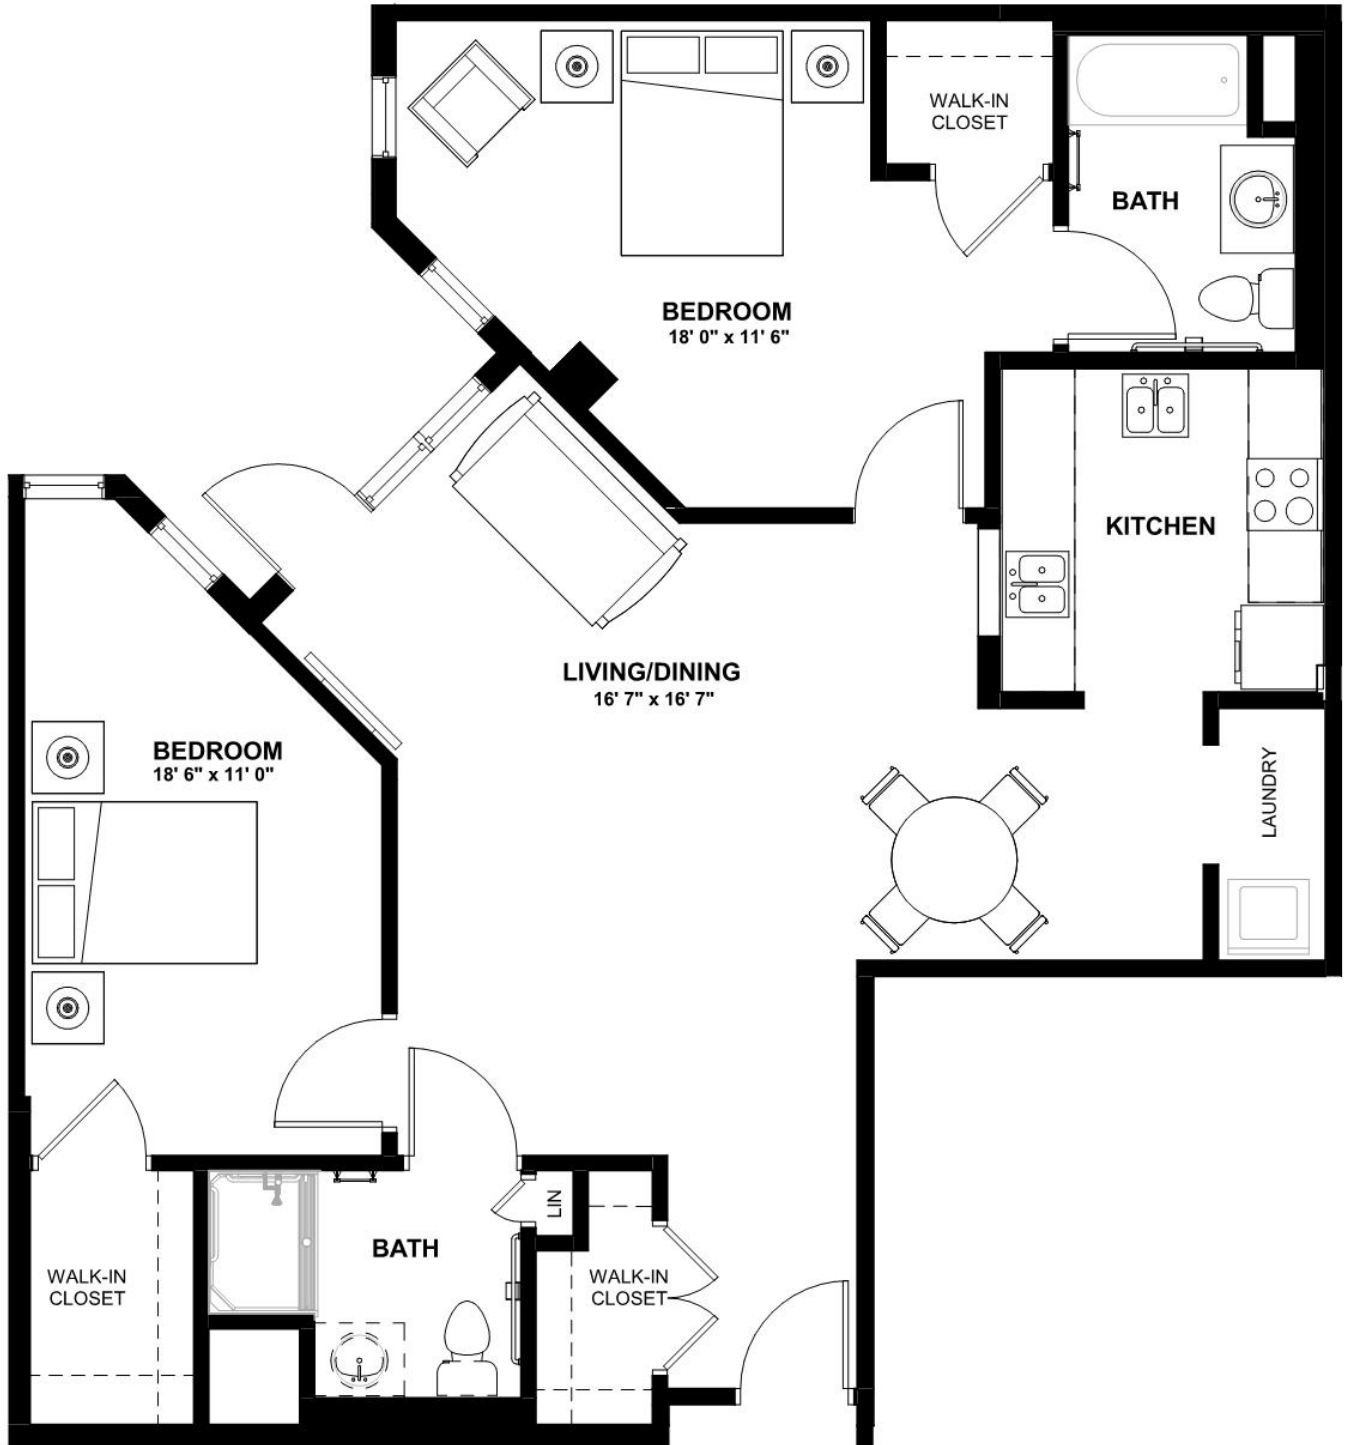

Assisted Living

Tulip I - 2 Bedroom 2 Bath

Size: 1,062 SF

Bella Terra

by MONARCH

2 Kathleen Drive, Jackson, NJ 08527
www.monarchcommunities.com/bellaterra
T: 732.730.9500

Assisted Living

Tulip I - 2 Bedroom 2 Bath

Size: 1,107 SF

Bella Terra

by MONARCH

2 Kathleen Drive, Jackson, NJ 08527
www.monarchcommunities.com/bellaterra
T: 732.730.9500

Assisted Living

Tulip II - 2 Bedroom 2 Bath

Size: 1,357 SF

Bella Terra