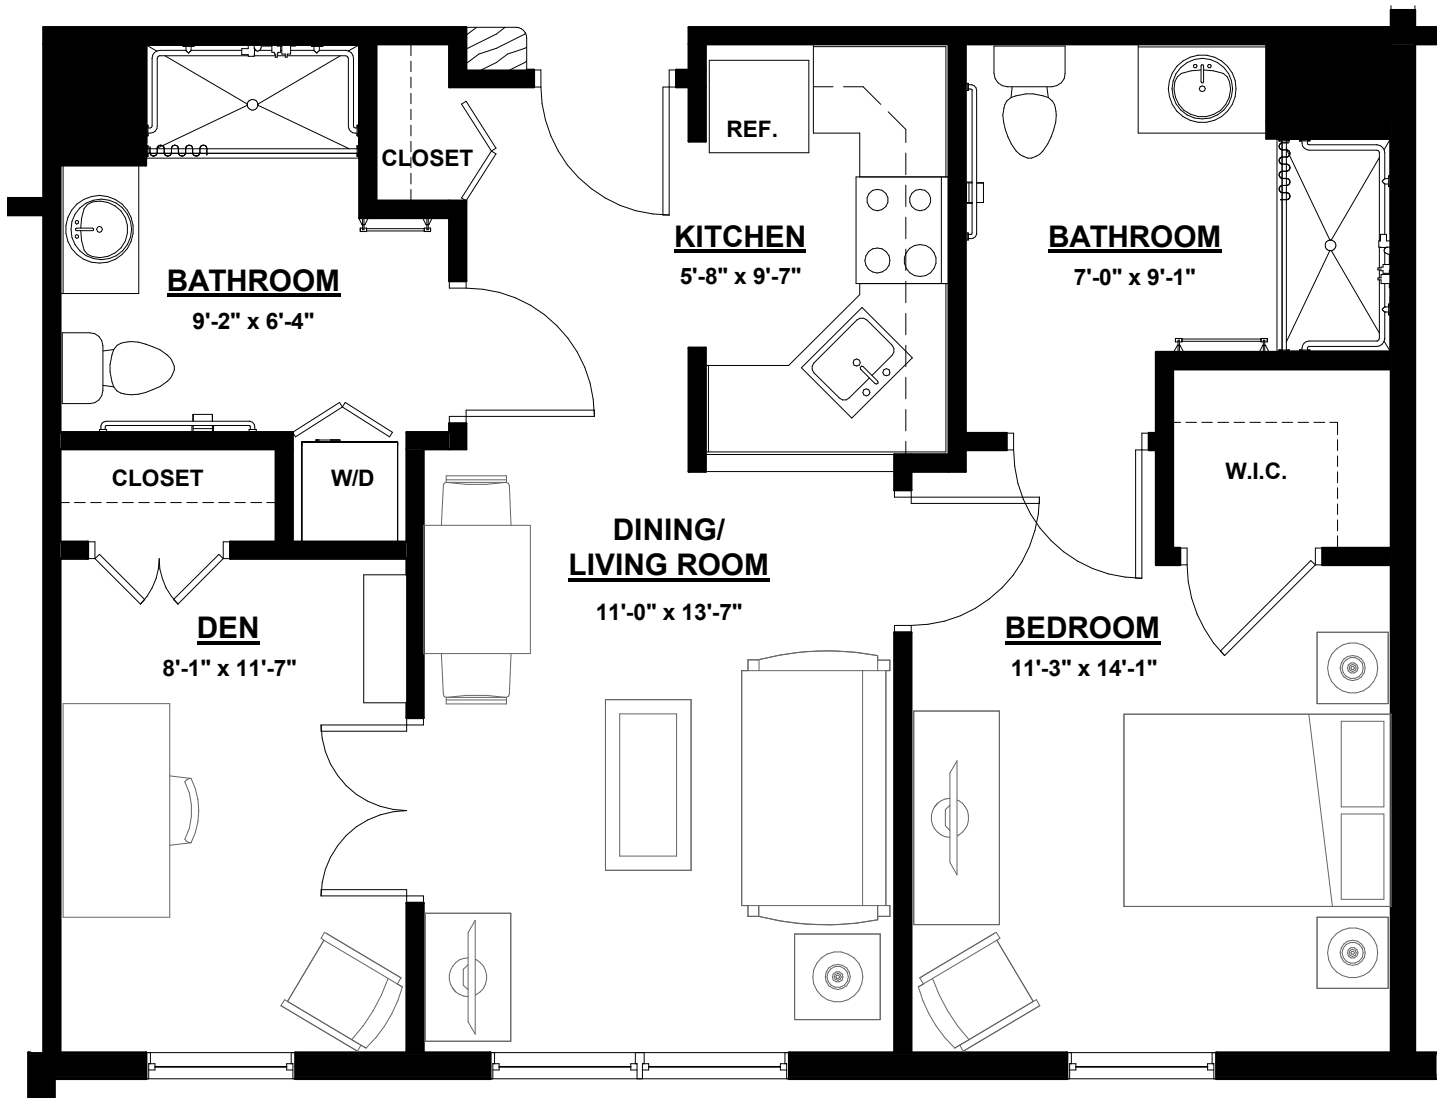

Aspen - 1 Bedroom 1 Bathroom

Size: 480 SF

Spring Meadows

by MONARCH

6949 Main Street, Trumbull, CT 06611
www.monarchcommunities.com/springmeadows
T: 203.261.0006

Assisted & Independent Living

Cedar I - 1 Bedroom 1 Bathroom

Size: 576 SF

Spring Meadows

by MONARCH

6949 Main Street, Trumbull, CT 06611
www.monarchcommunities.com/springmeadows
T: 203.261.0006

Assisted & Independent Living

Cedar II - 1 Bedroom 1 Bathroom Deluxe

Size: 672 SF

Spring Meadows

by MONARCH

6949 Main Street, Trumbull, CT 06611
www.monarchcommunities.com/springmeadows
T: 203.261.0006

Assisted & Independent Living

Evergreen - 1 Bedroom 2 Bath Den

Size: 768 SF

Spring Meadows

by MONARCH

6949 Main Street, Trumbull, CT 06611
www.monarchcommunities.com/springmeadows
T: 203.261.0006

Assisted & Independent Living

Redwood I - 2 Bedroom 2 Bathroom

Size: Up to 864 SF

Spring Meadows

by MONARCH