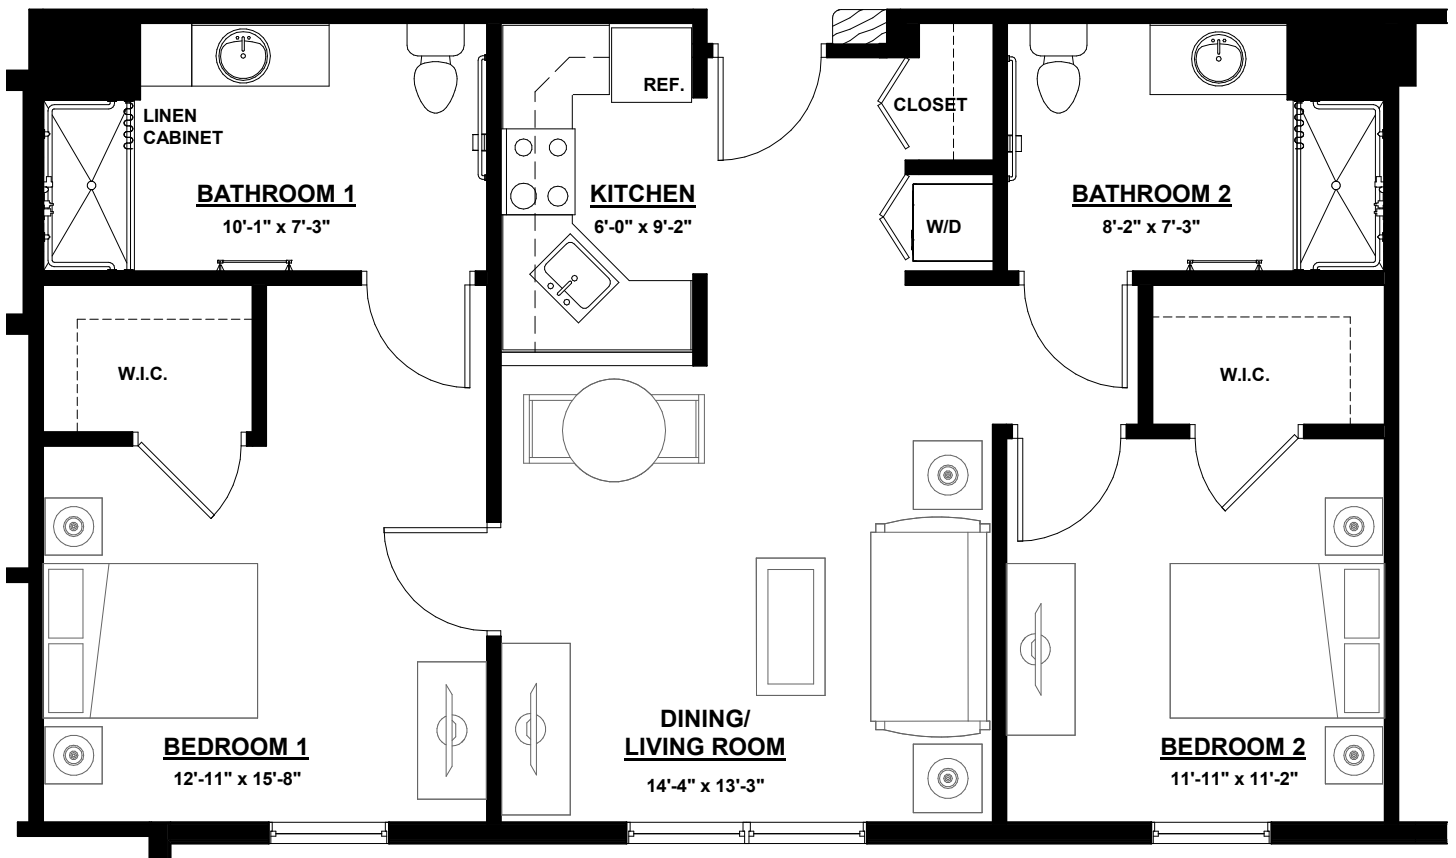

6949 Main Street, Trumbull, CT 06611

www.monarchcommunities.com/springmeadows

T: 203.261.0006

Assisted & Independent Living

Redwood II - 2 Bedroom Corner

Size: 960 SF

Spring Meadows

by MONARCH

6949 Main Street, Trumbull, CT 06611
www.monarchcommunities.com/springmeadows
T: 203.261.0006

Assisted & Independent Living

Redwood III - 2 Bedroom Deluxe

Size: 1,020 SF

Spring Meadows

by MONARCH

6949 Main Street, Trumbull, CT 06611