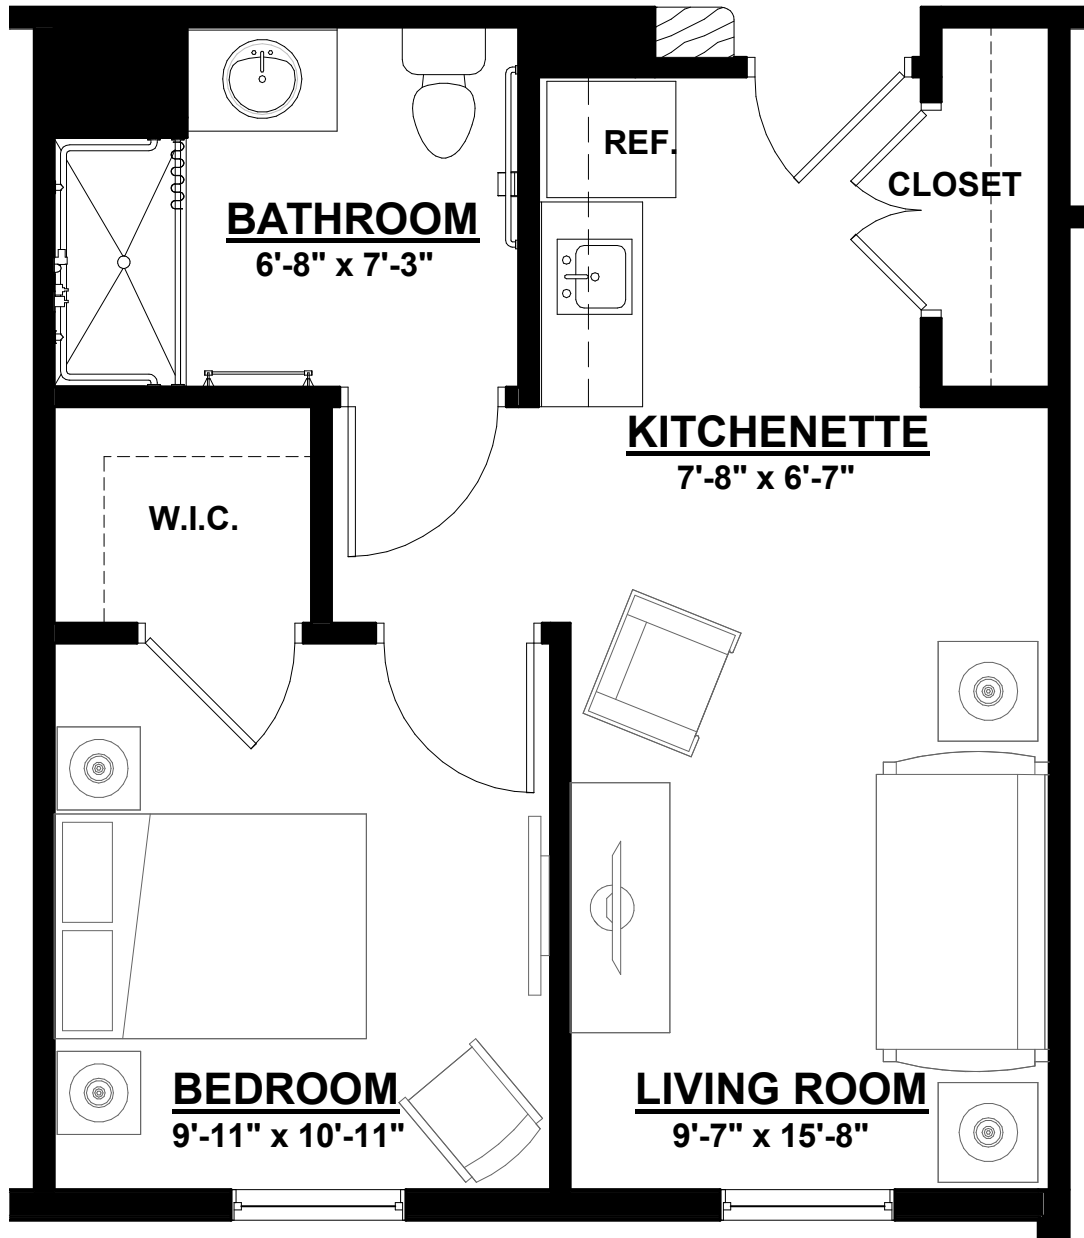

Assisted & Independent Living

Maple - Studio

Size: 384 SF

Spring Meadows

by MONARCH

6949 Main Street, Trumbull, CT 06611
www.monarchcommunities.com/springmeadows
T: 203.261.0006

Assisted & Independent Living

Aspen - 1 Bedroom 1 Bathroom

Size: 480 SF

Spring Meadows

by MONARCH

6949 Main Street, Trumbull, CT 06611
www.monarchcommunities.com/springmeadows
T: 203.261.0006

Assisted & Independent Living

Cedar I - 1 Bedroom 1 Bathroom

Size: 576 SF

Spring Meadows

by MONARCH

6949 Main Street, Trumbull, CT 06611
www.monarchcommunities.com/springmeadows
T: 203.261.0006

Assisted & Independent Living

Cedar II - 1 Bedroom 1 Bathroom Deluxe

Size: 672 SF