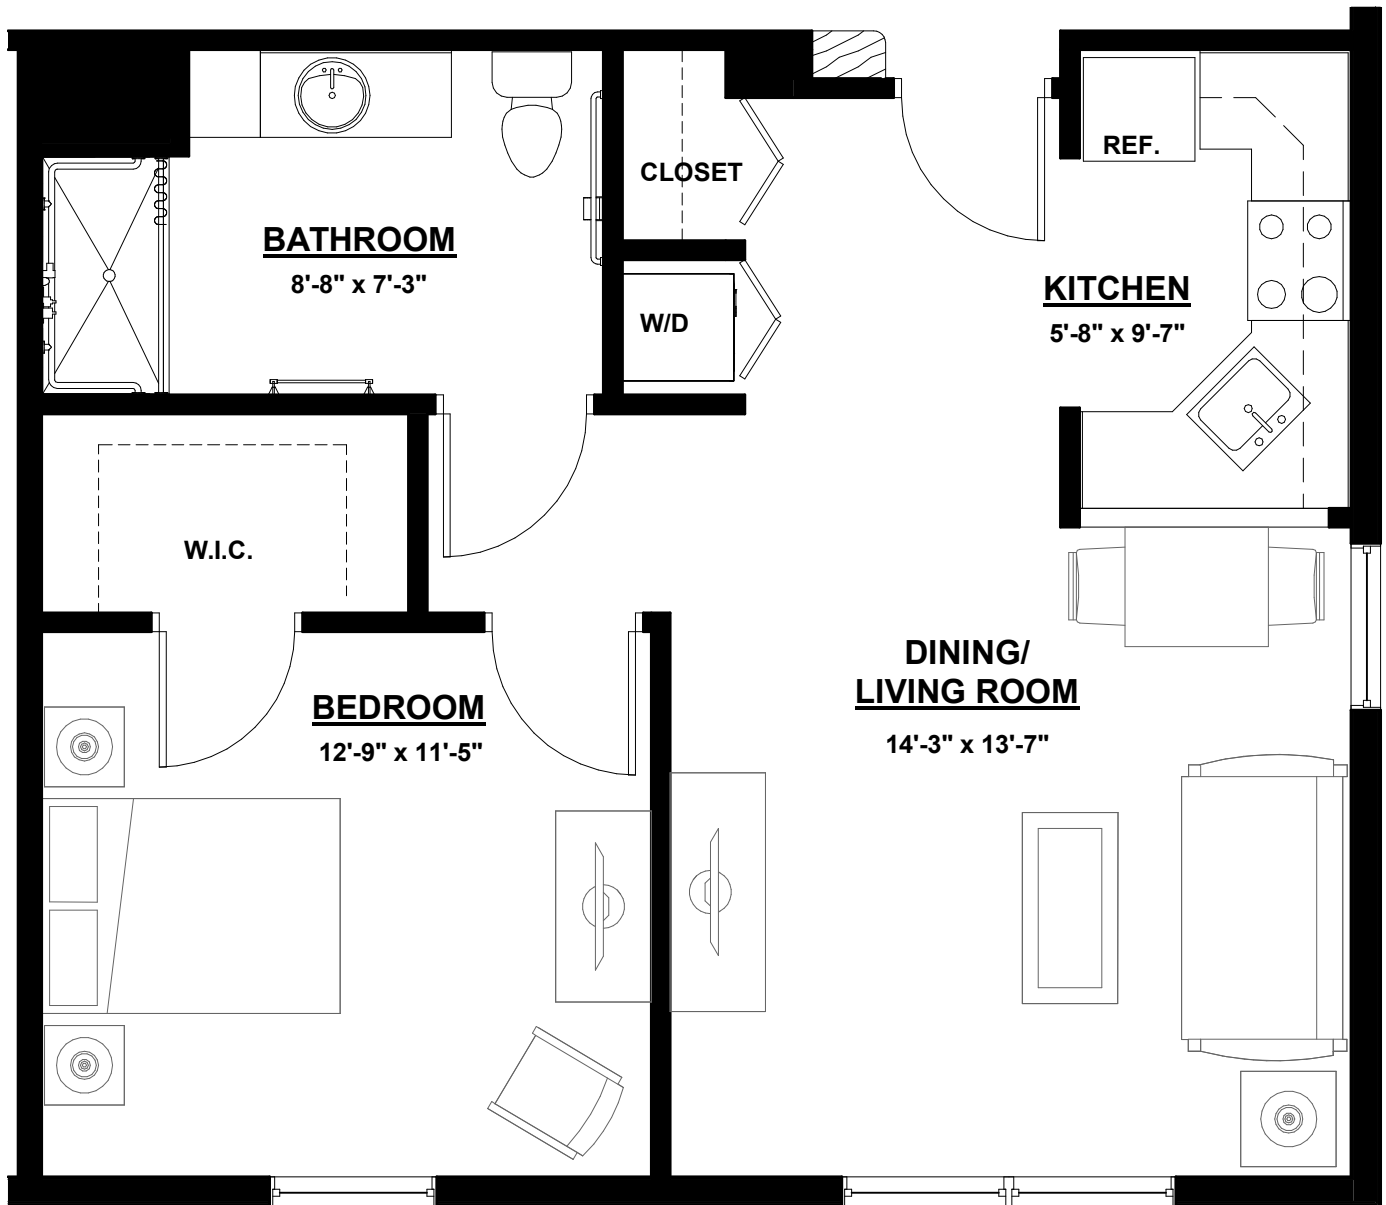

Aspen - 1 Bedroom 1 Bathroom

Size: 480 SF

Spring Meadows

by MONARCH

6949 Main Street, Trumbull, CT 06611
www.monarchcommunities.com/springmeadows
T: 203.261.0006

Assisted & Independent Living

Cedar I - 1 Bedroom 1 Bathroom

Size: 576 SF

Spring Meadows

by MONARCH

6949 Main Street, Trumbull, CT 06611
www.monarchcommunities.com/springmeadows
T: 203.261.0006

Assisted & Independent Living

Cedar II - 1 Bedroom 1 Bathroom Deluxe

Size: 672 SF

by MONARCH

6949 Main Street, Trumbull, CT 06611
www.monarchcommunities.com/springmeadows
T: 203.261.0006

Assisted & Independent Living

Redwood I - 2 Bedroom 2 Bathroom

Size: Up to 864 SF

Spring Meadows

by MONARCH