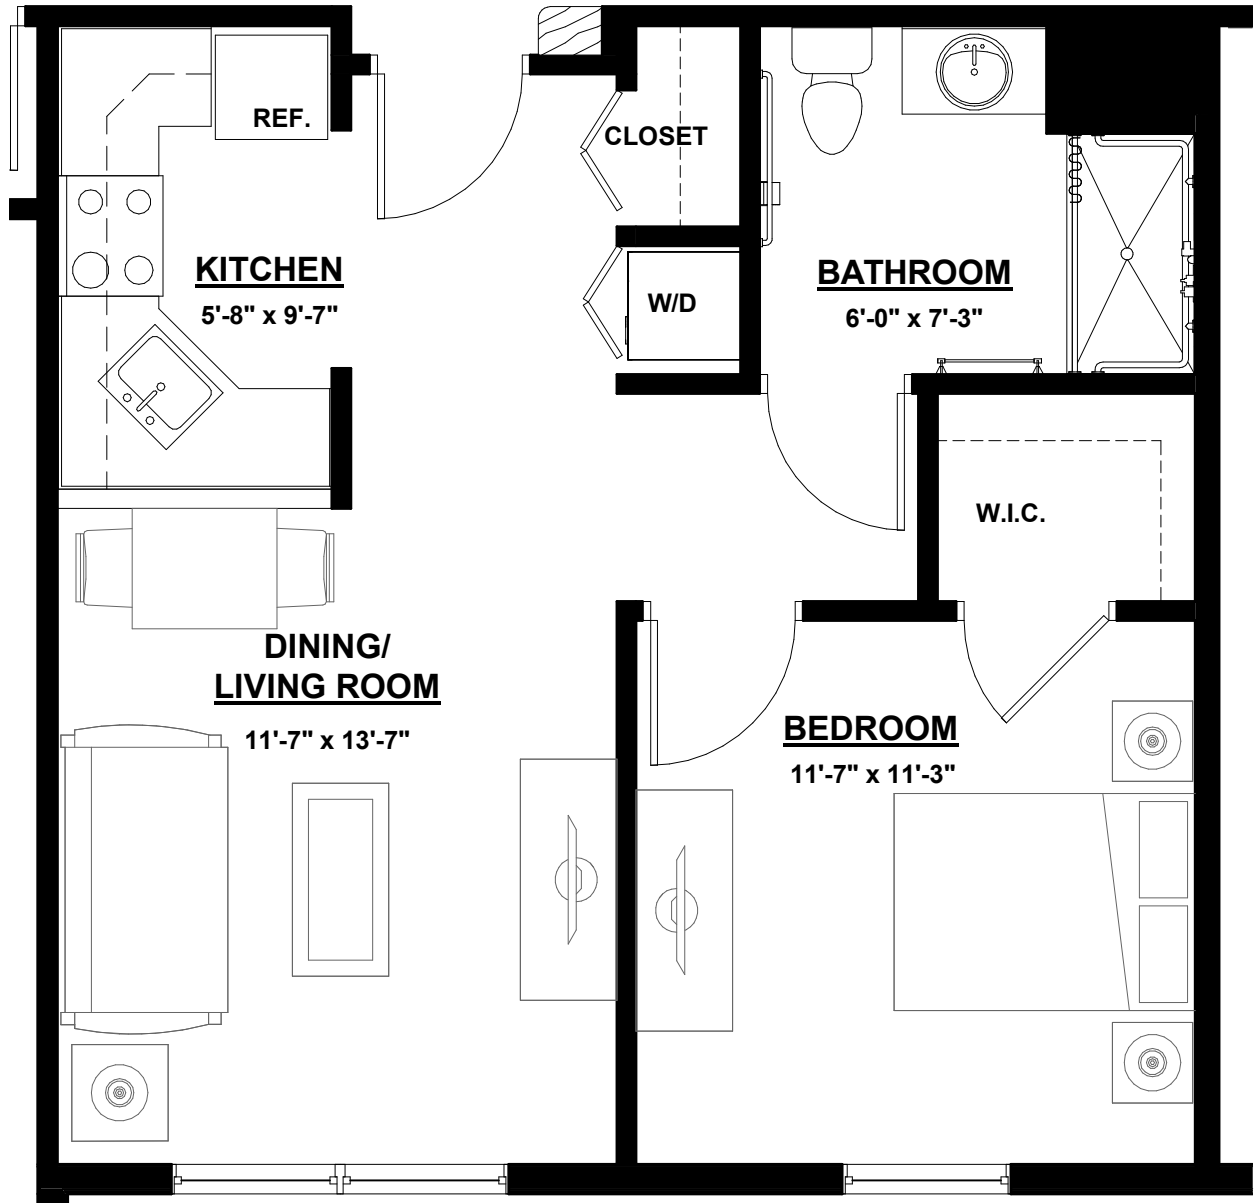

Aspen - 1 Bedroom 1 Bathroom

Size: 480 SF

Spring Meadows

by MONARCH

6949 Main Street, Trumbull, CT 06611
www.monarchcommunities.com/springmeadows
T: 203.261.0006

Assisted & Independent Living

Cedar I - 1 Bedroom 1 Bathroom

Size: 576 SF

Spring Meadows

by MONARCH

6949 Main Street, Trumbull, CT 06611
www.monarchcommunities.com/springmeadows
T: 203.261.0006

Assisted & Independent Living

Cedar II - 1 Bedroom 1 Bathroom Deluxe

Size: 672 SF