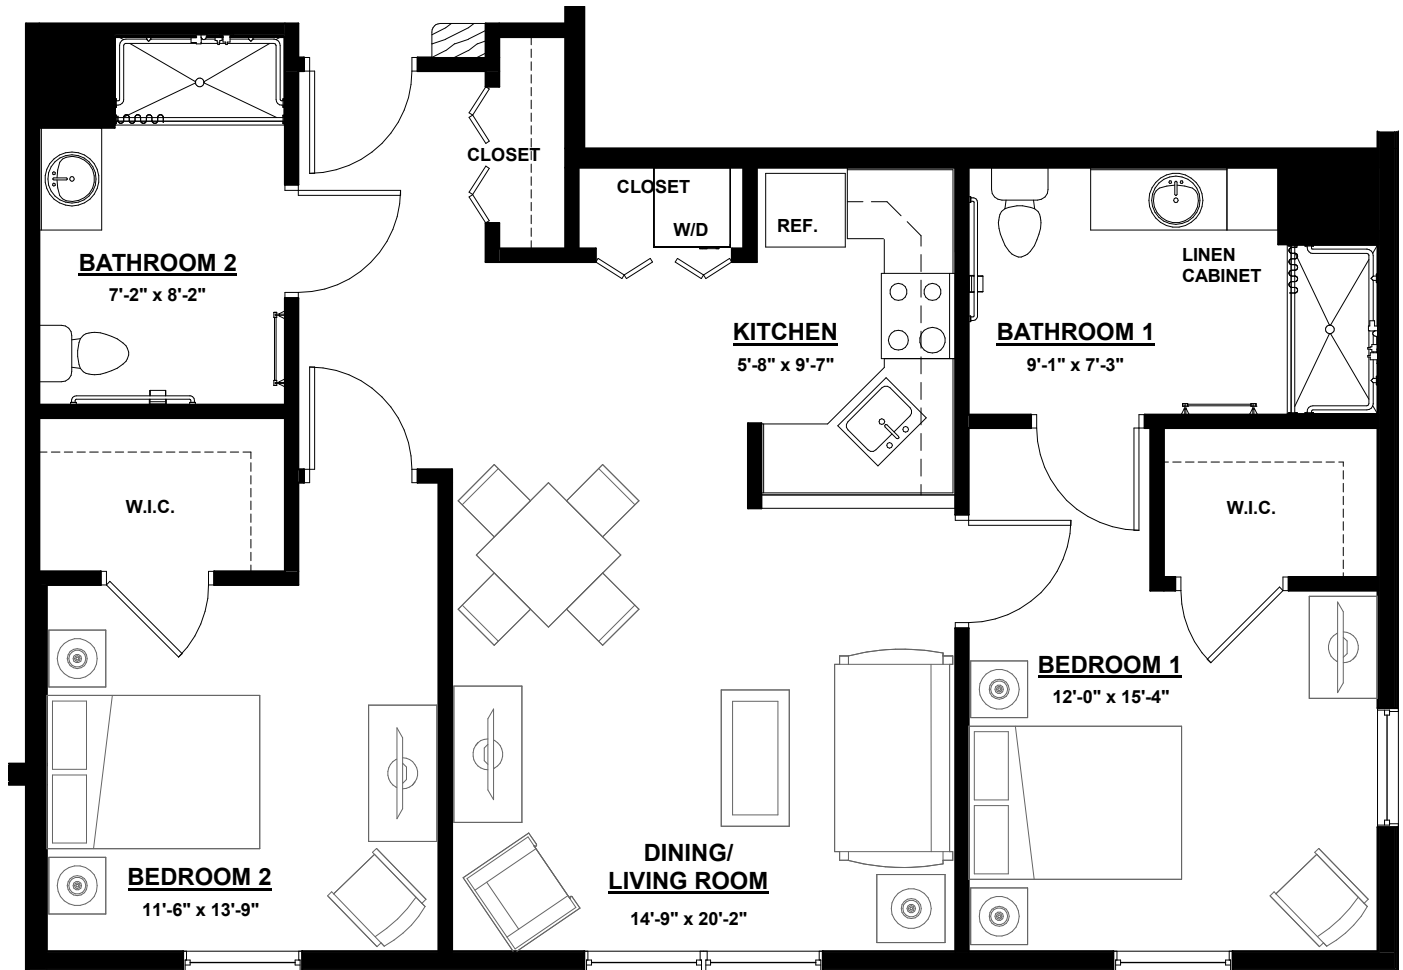

6949 Main Street, Trumbull, CT 06611

www.monarchcommunities.com/springmeadows

T: 203.261.0006

Assisted & Independent Living

Redwood II - 2 Bedroom Corner

Size: 960 SF

Spring Meadows

by MONARCH

6949 Main Street, Trumbull, CT 06611
www.monarchcommunities.com/springmeadows
T: 203.261.0006

Assisted & Independent Living

Redwood III - 2 Bedroom Deluxe

Size: 1,020 SF

Spring Meadows

by MONARCH

6949 Main Street, Trumbull, CT 06611