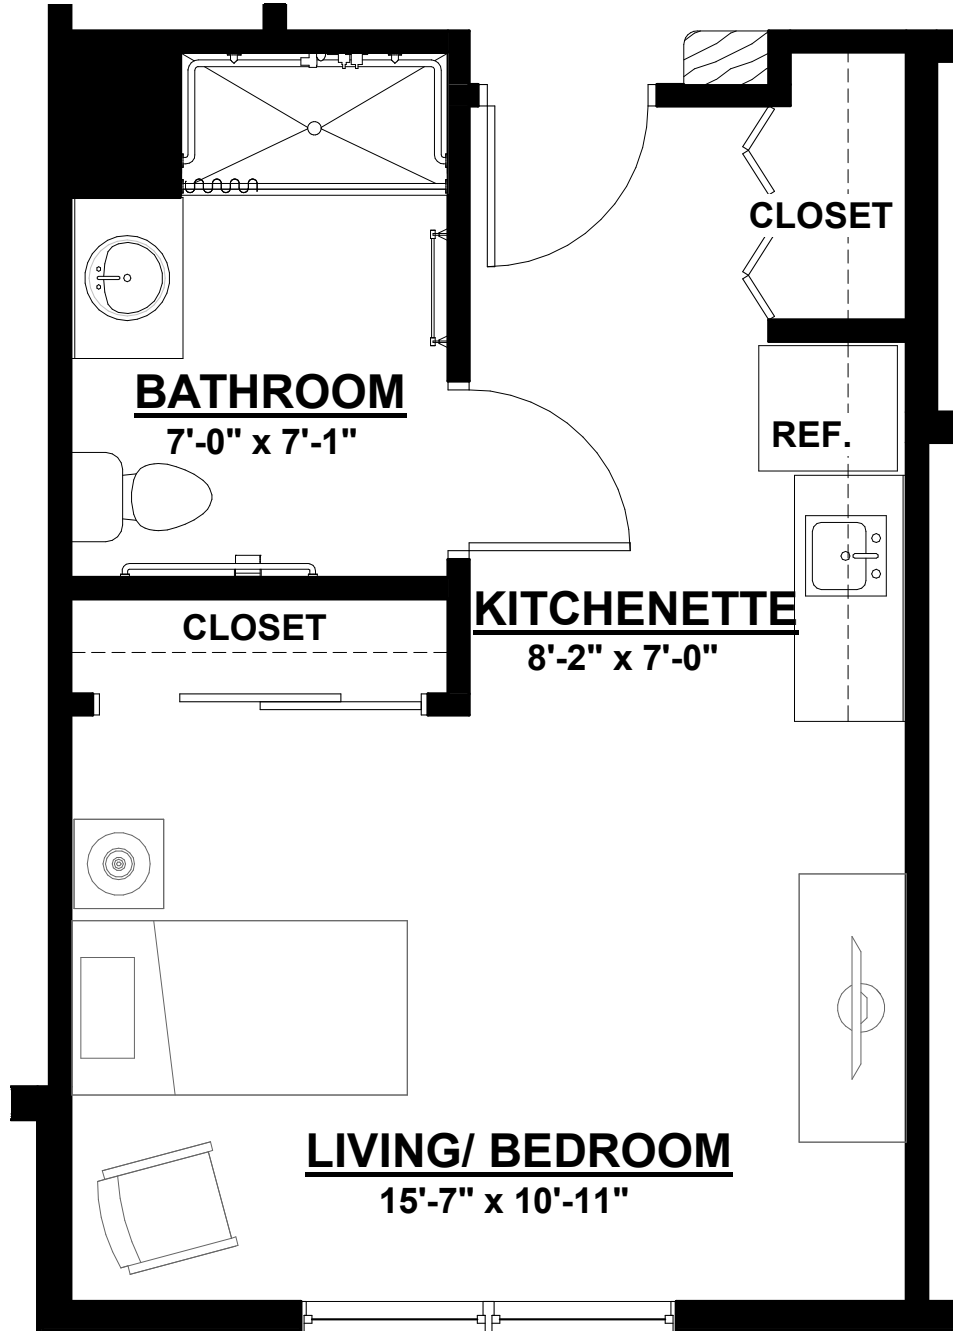

Assisted & Independent Living

Maple - Studio

Size: 384 SF

Spring Meadows

by MONARCH

6949 Main Street, Trumbull, CT 06611
www.monarchcommunities.com/springmeadows
T: 203.261.0006

Assisted & Independent Living

Aspen - 1 Bedroom 1 Bathroom

Size: 480 SF

Spring Meadows

by MONARCH

6949 Main Street, Trumbull, CT 06611
www.monarchcommunities.com/springmeadows
T: 203.261.0006

Assisted & Independent Living

Cedar I - 1 Bedroom 1 Bathroom

Size: 576 SF

Spring Meadows

by MONARCH

6949 Main Street, Trumbull, CT 06611
www.monarchcommunities.com/springmeadows
T: 203.261.0006

Assisted & Independent Living

Cedar II - 1 Bedroom 1 Bathroom Deluxe

Size: 672 SF