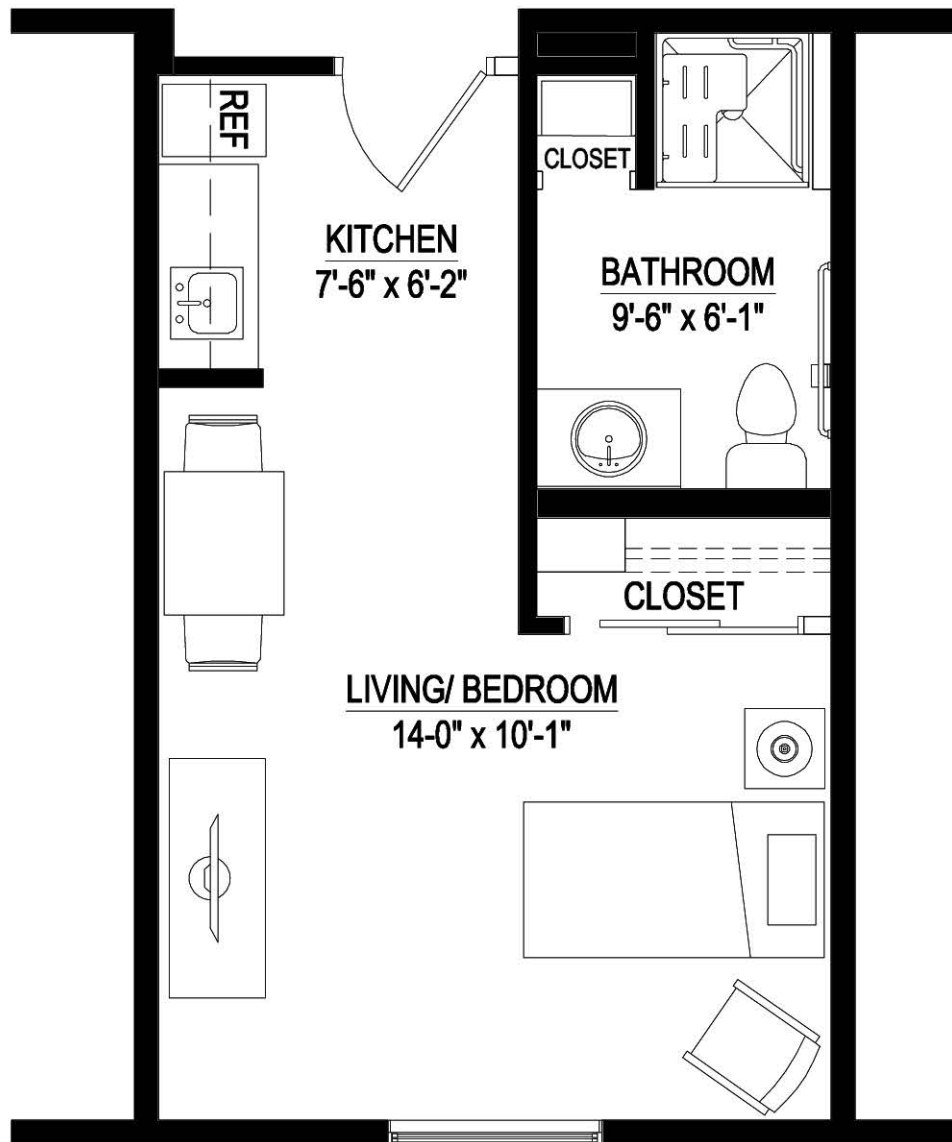

Assisted Living

Maple II - Studio

Size: 307 SF

Motif

by MONARCH

655 Main Street S, Southbury, CT 04488

www.monarchcommunities.com/motif

T: 203.267.7100

Pet
Friendly