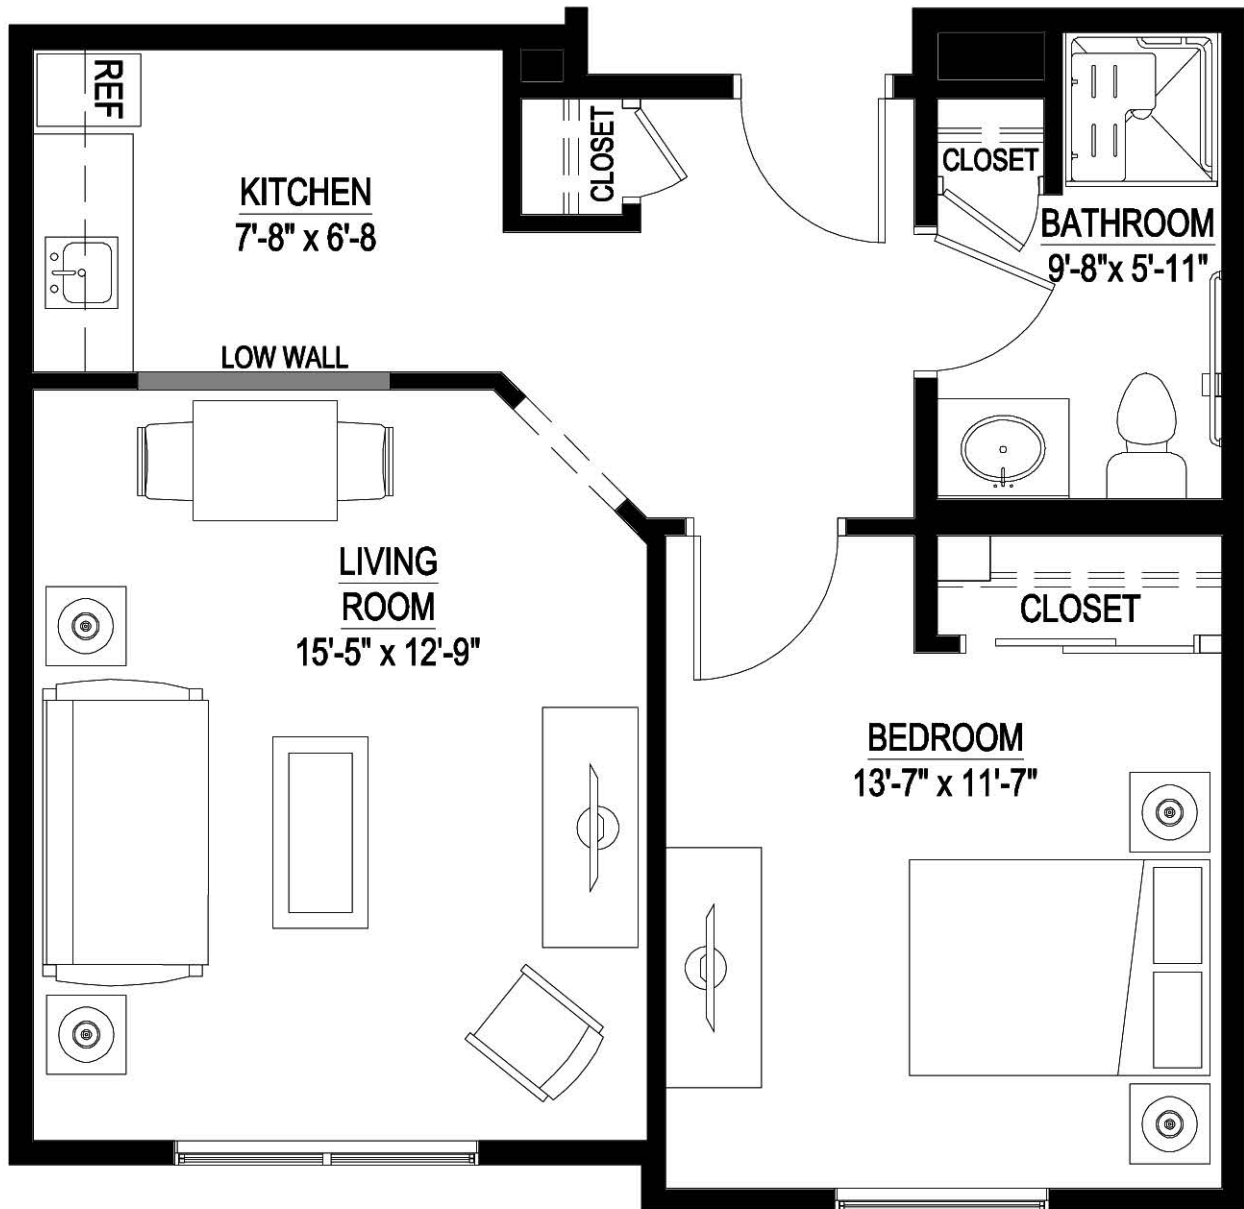

Assisted Living

Aspen V - 1 Bedroom 1 Bathroom

Size: 558 SF

Motif

by MONARCH

655 Main Street S, Southbury, CT 04488

www.monarchcommunities.com/motif

T: 203.267.7100