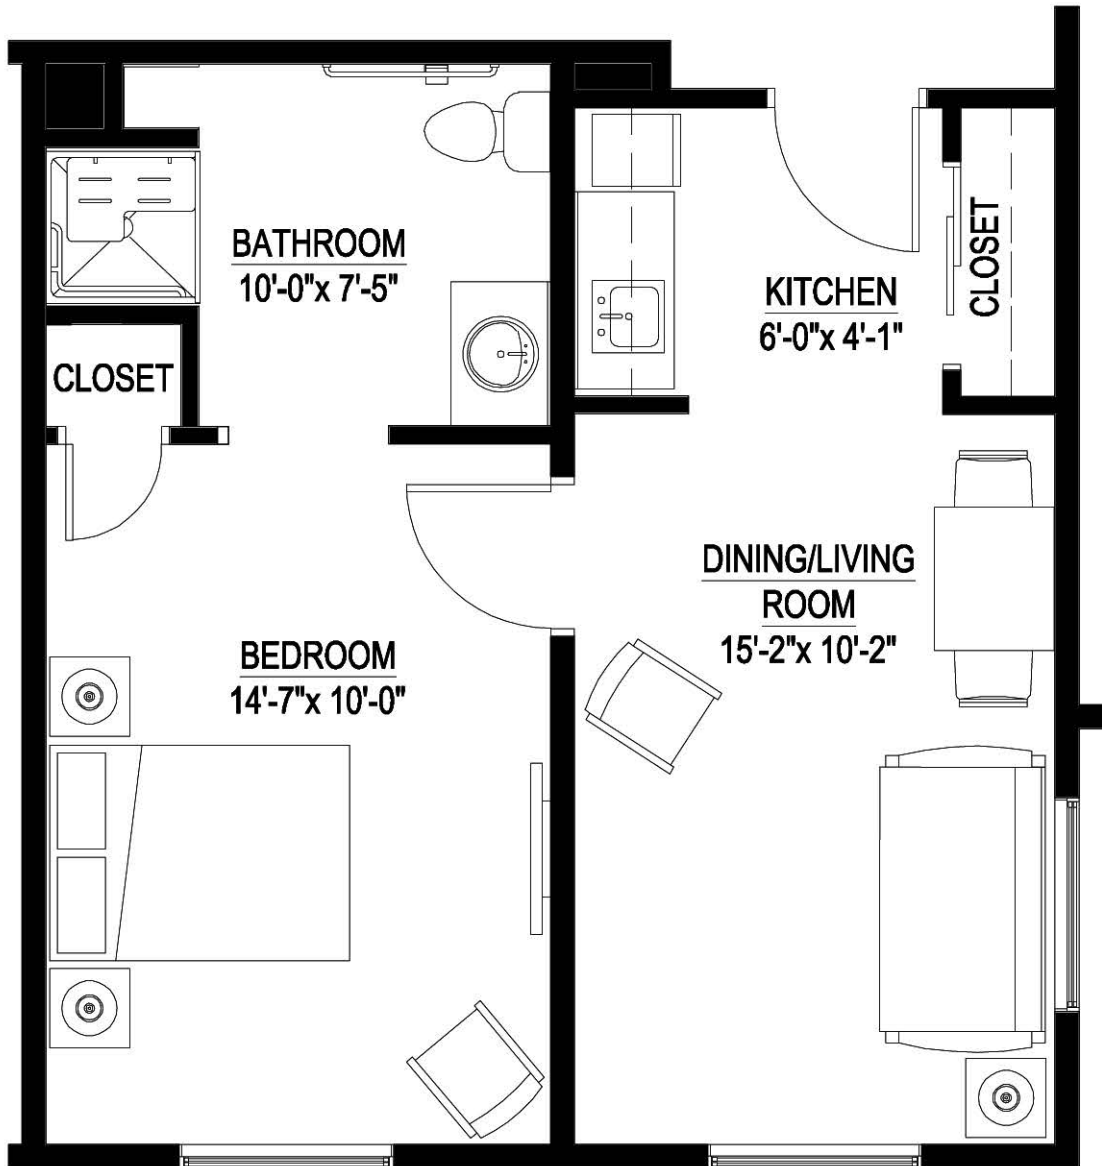

# Assisted Living

Aspen I - 1 Bedroom 1 Bathroom

Size: 448 SF

**Motif**

by MONARCH

655 Main Street S, Southbury, CT 04488

[www.monarchcommunities.com/motif](http://www.monarchcommunities.com/motif)

T: 203.267.7100