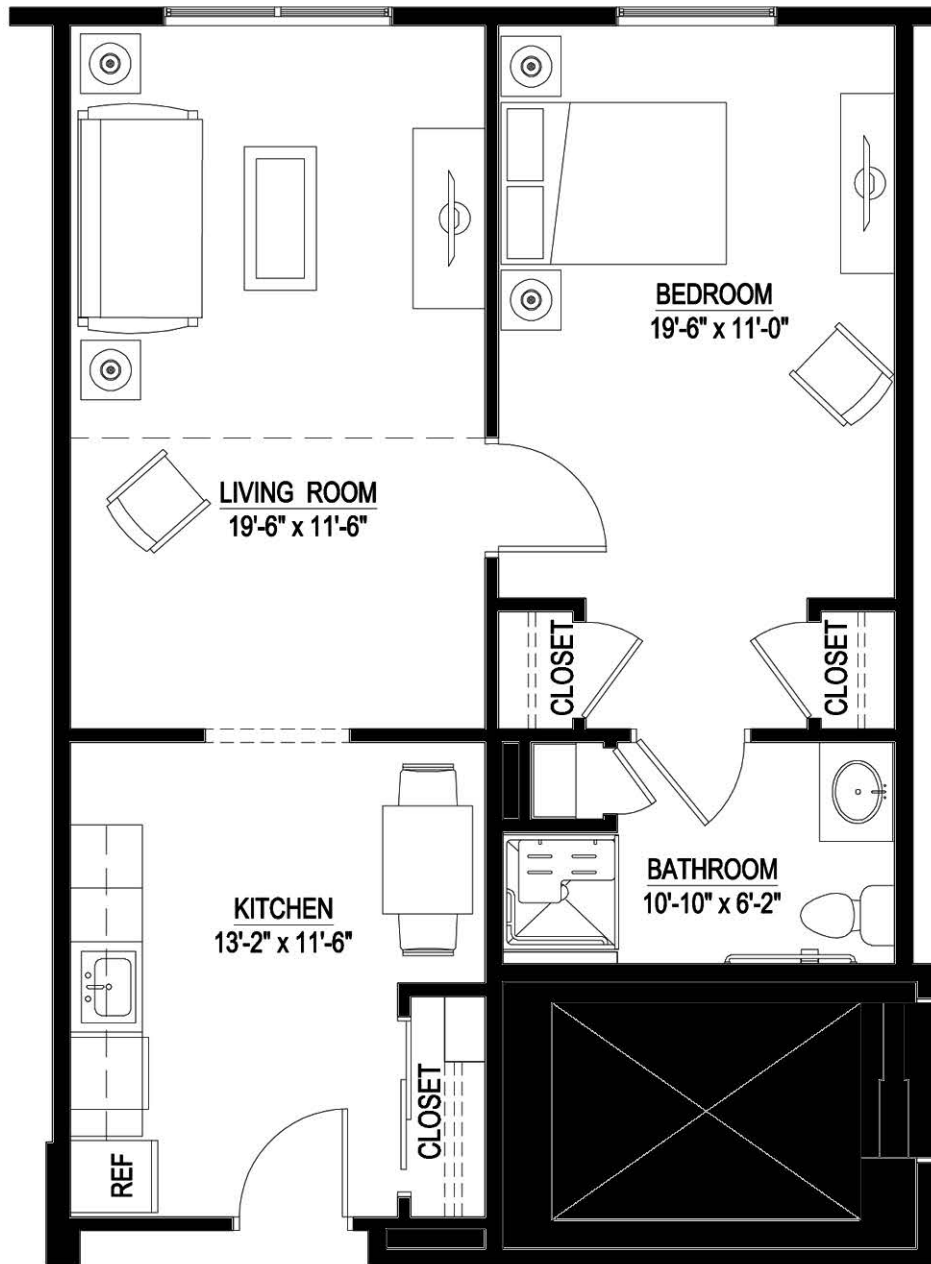

# Independent Living

Aspen V - One Bedroom One Bath Size: 565 SF

**Motif**

by MONARCH

655 Main Street S, Southbury, CT 04488  
[www.monarchcommunities.com/motif](http://www.monarchcommunities.com/motif)  
T: 203.267.7100

# Independent Living

Aspen V - One Bedroom One Bath Size: 681 SF

**Motif**

by MONARCH

655 Main Street S, Southbury, CT 04488  
[www.monarchcommunities.com/motif](http://www.monarchcommunities.com/motif)  
T: 203.267.7100