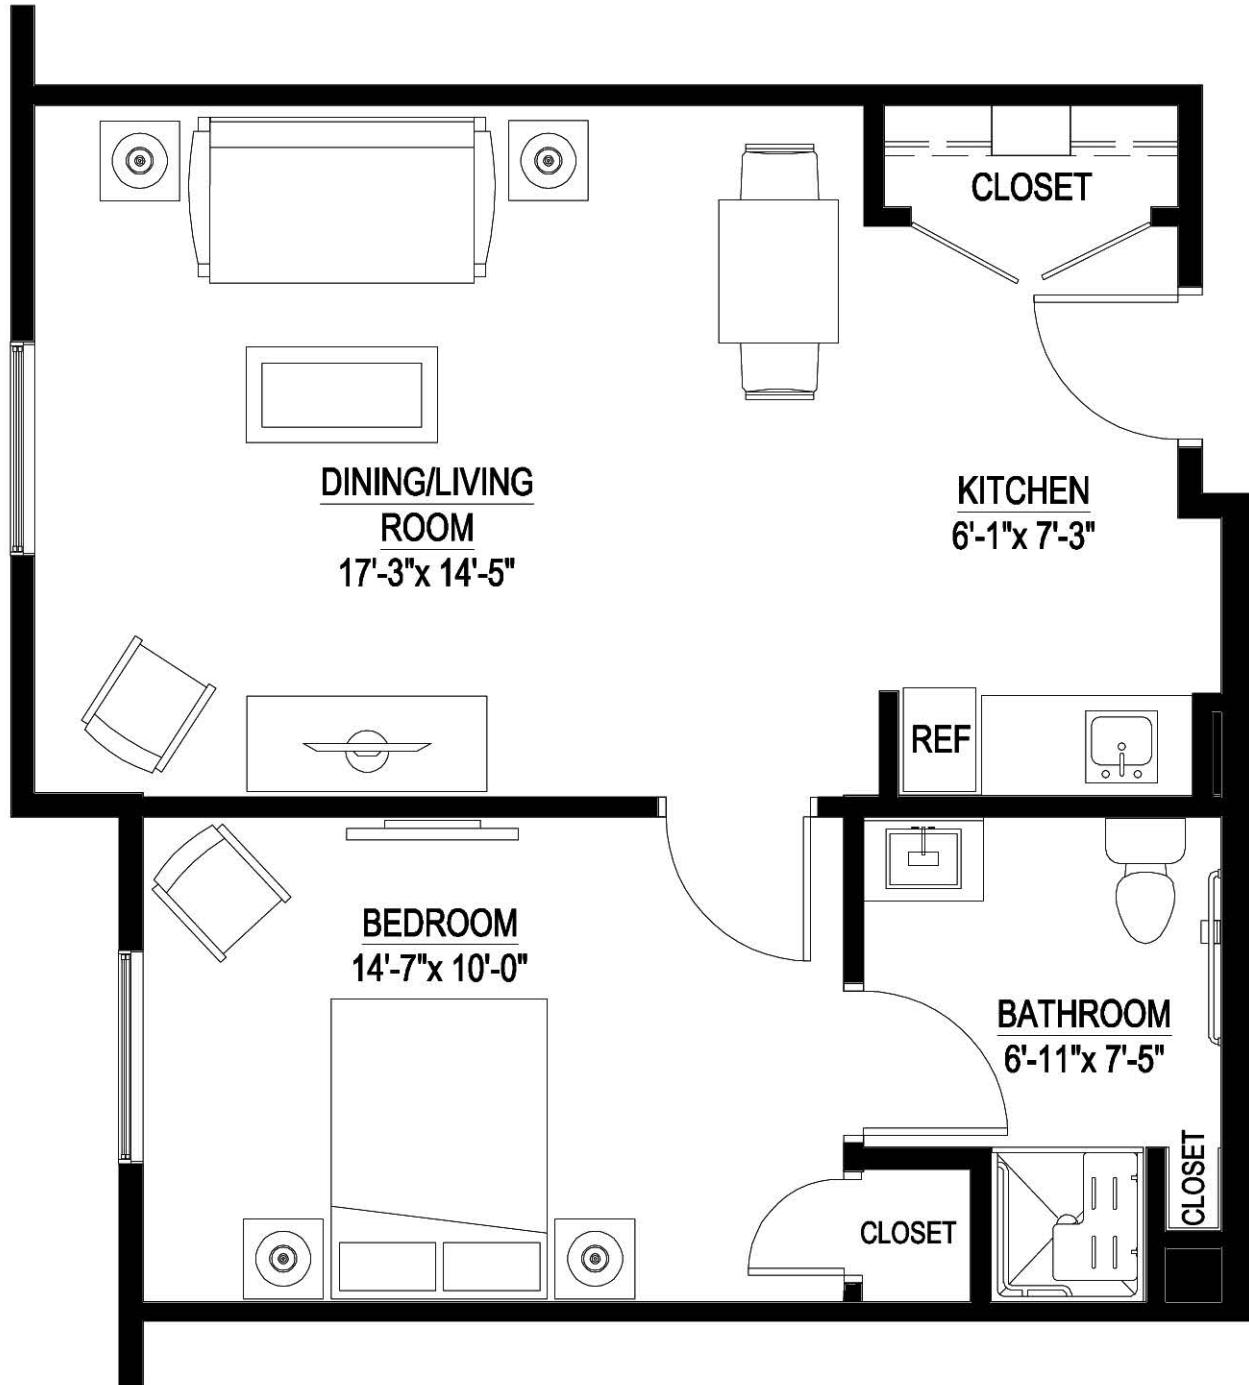

Assisted Living

Aspen VI - 1 Bedroom 1 Bathroom Size: 569 SF

Motif

by MONARCH

655 Main Street S, Southbury, CT 04488
www.monarchcommunities.com/motif
T: 203.267.7100