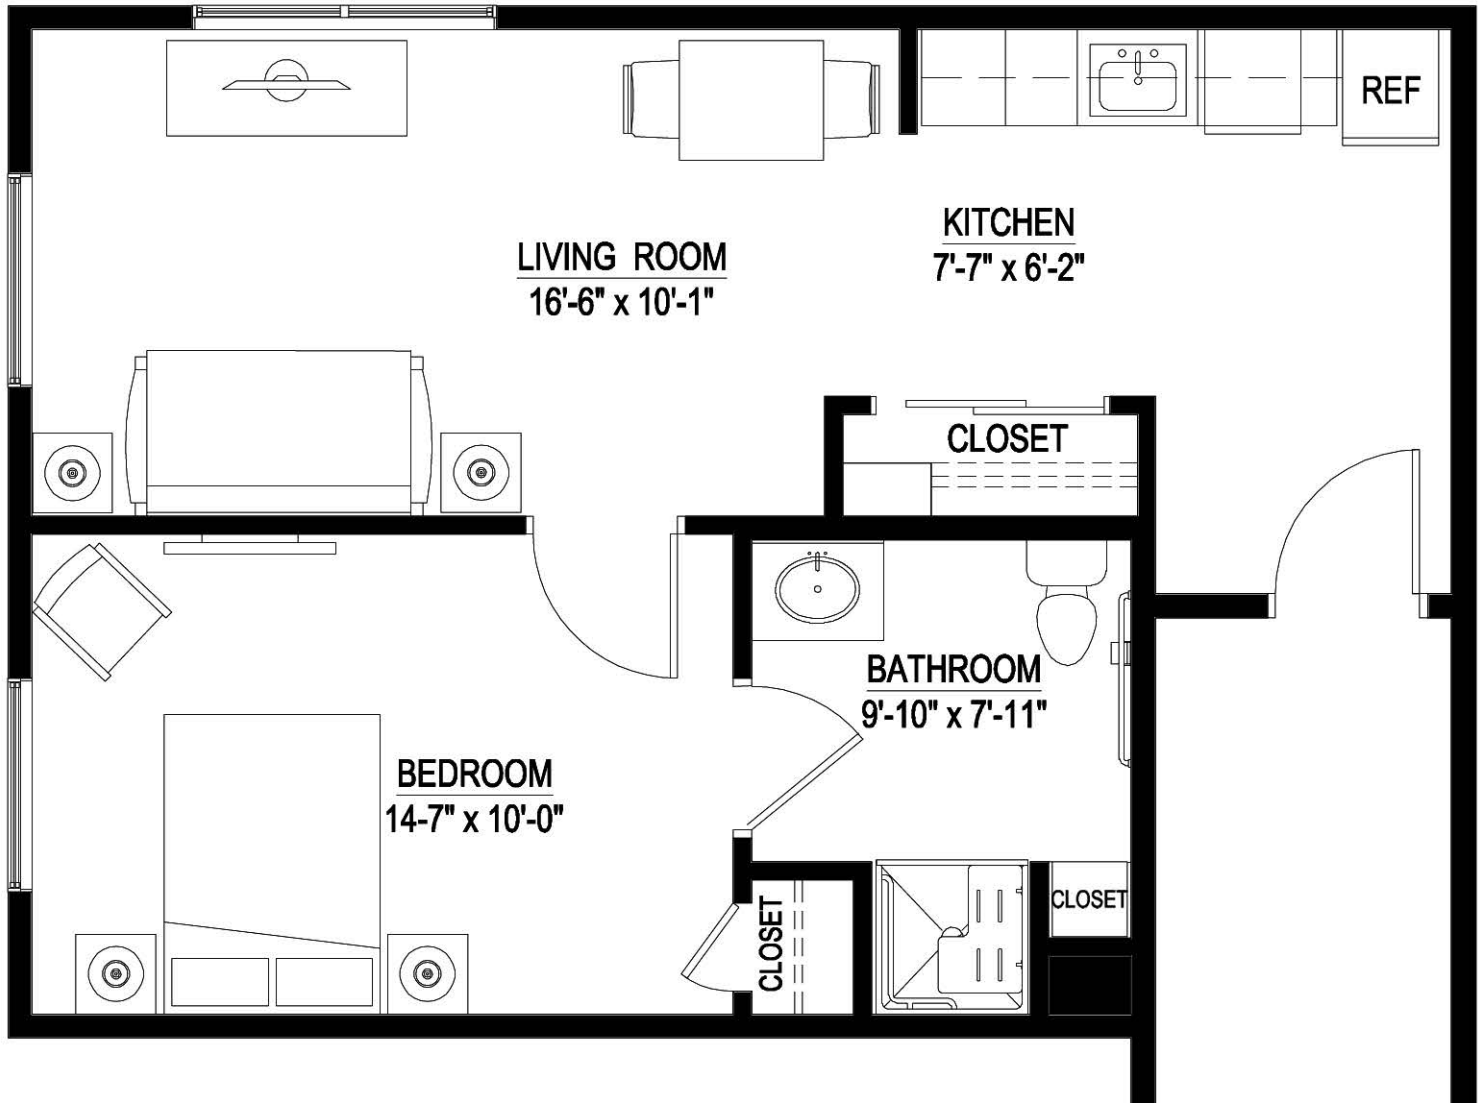

Assisted Living

Aspen III - 1 Bedroom 1 Bathroom Size: 551 SF

Motif

by MONARCH

655 Main Street S, Southbury, CT 04488
www.monarchcommunities.com/motif
T: 203.267.7100