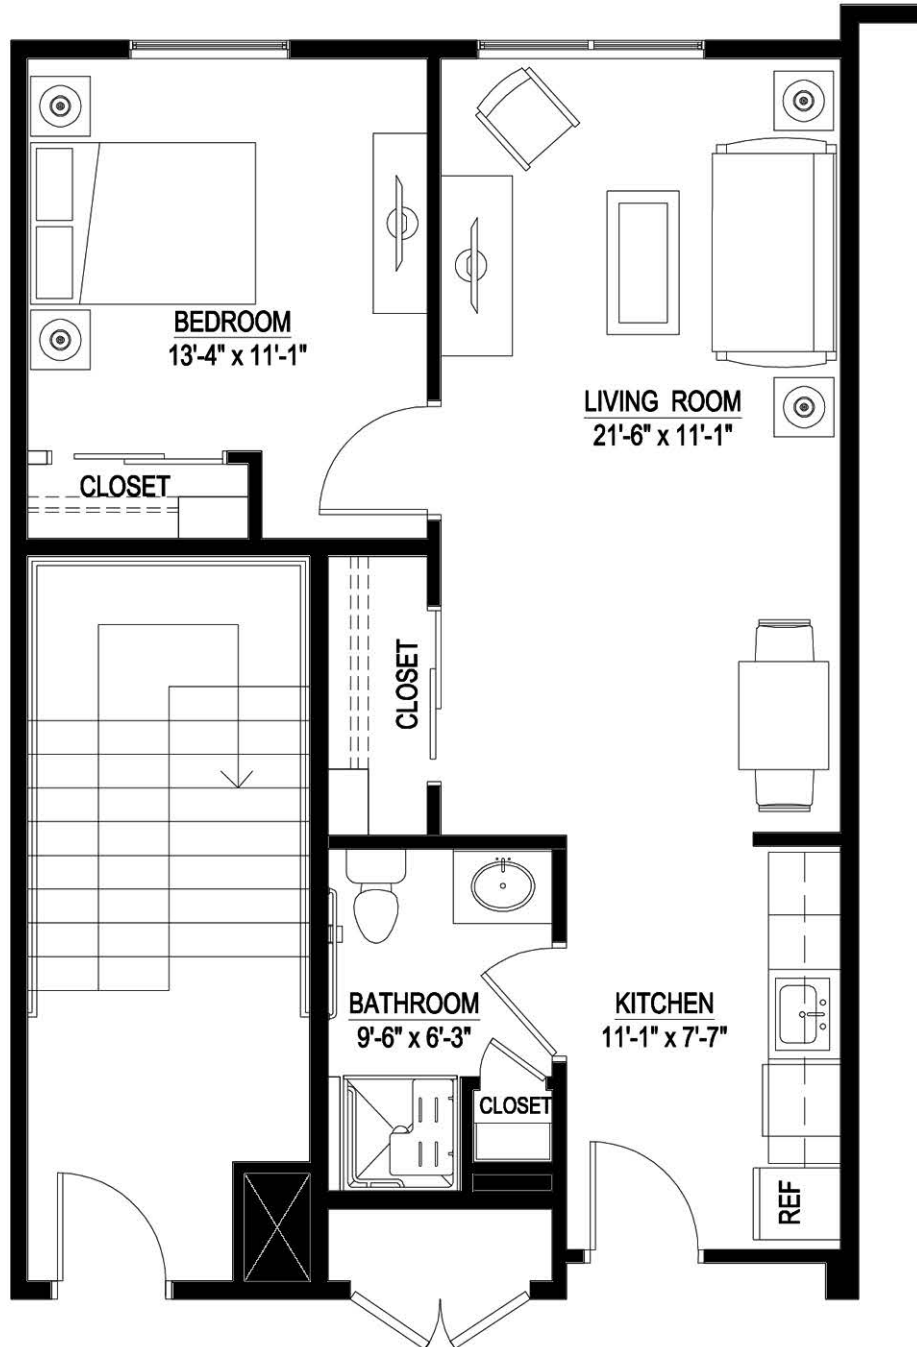

Independent Living

Aspen V - One Bedroom One Bath Size: 565 SF

Motif

by MONARCH

655 Main Street S, Southbury, CT 04488
www.monarchcommunities.com/motif
T: 203.267.7100