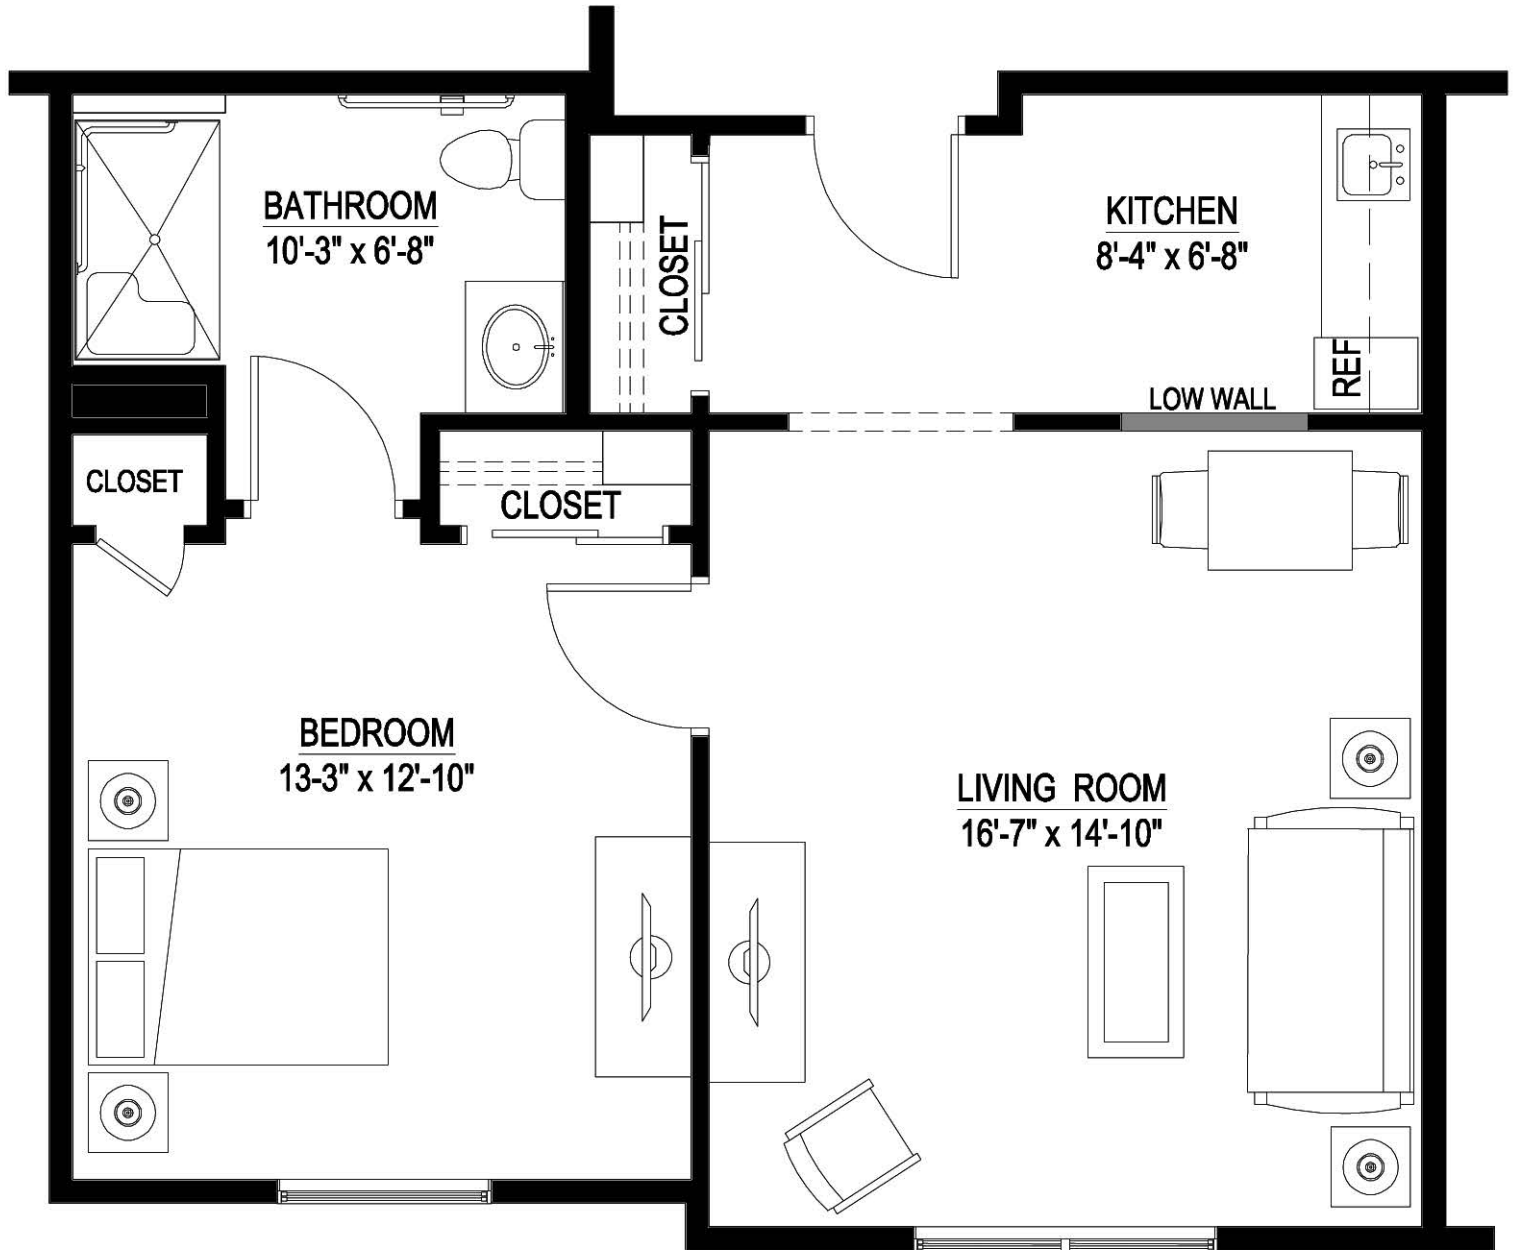

Assisted Living

Aspen V - 1 Bedroom 1 Bathroom

Size: 564 SF

Motif

by MONARCH

655 Main Street S, Southbury, CT 04488

www.monarchcommunities.com/motif

T: 203.267.7100