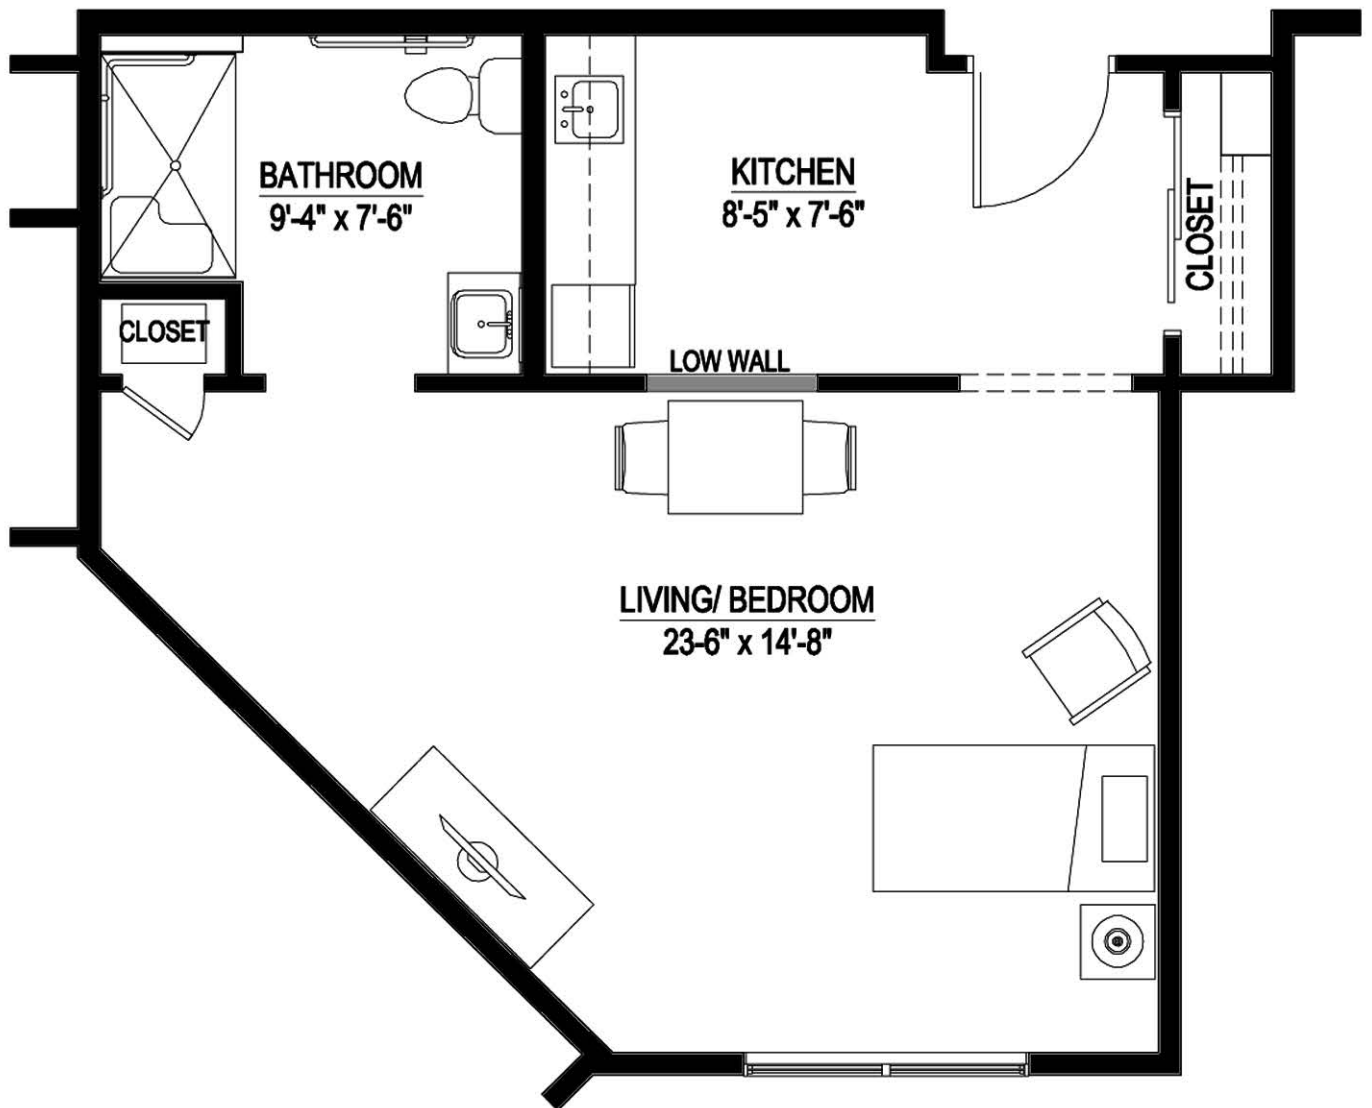

# Assisted Living

Maple III - Studio Grand

Size: 476 SF

**Motif**

by MONARCH

655 Main Street S, Southbury, CT 04488

[www.monarchcommunities.com/motif](http://www.monarchcommunities.com/motif)

T: 203.267.7100