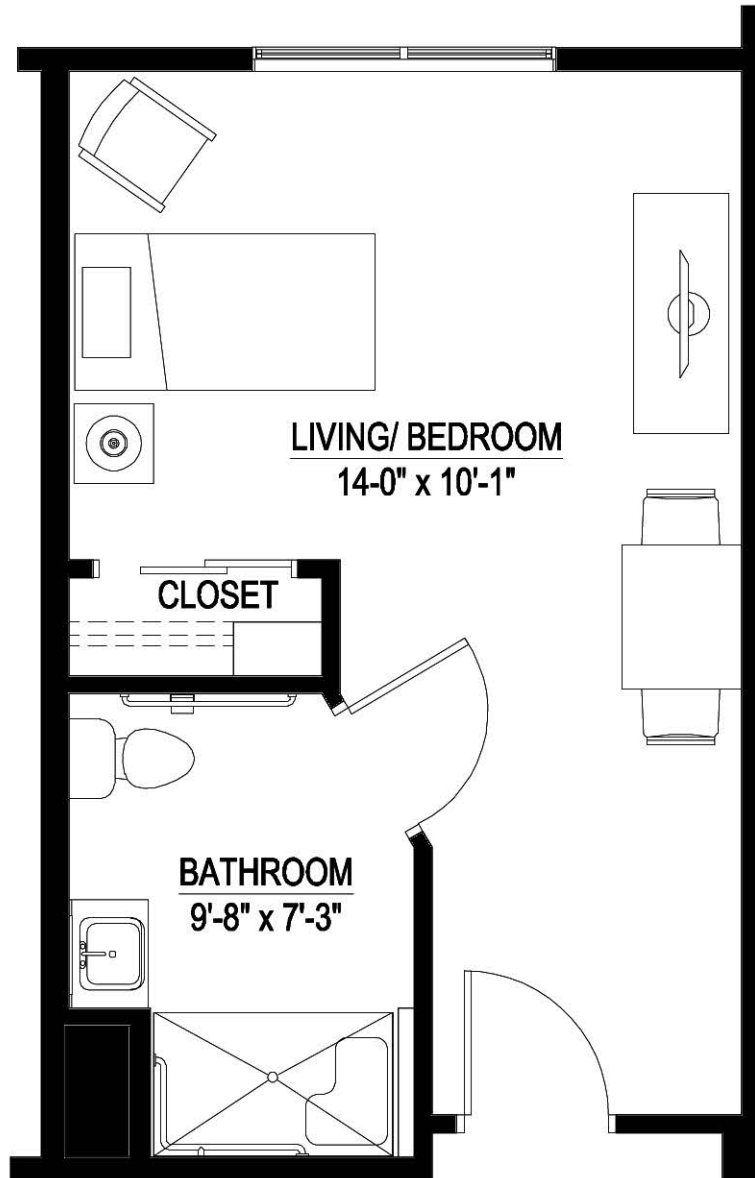

# Assisted Living

Maple IV - 1 Bedroom 1 Bathroom

Size: 546 SF

**Motif**

by MONARCH

655 Main Street S, Southbury, CT 04488

[www.monarchcommunities.com/motif](http://www.monarchcommunities.com/motif)

T: 203.267.7100

# Mosaic by Monarch Memory Care

**Sage A1 - Studio** Size: 303 SF

**Motif**

by MONARCH

655 Main Street S, Southbury, CT 04488  
[www.monarchcommunities.com/motif](http://www.monarchcommunities.com/motif)  
T: 203.267.7100