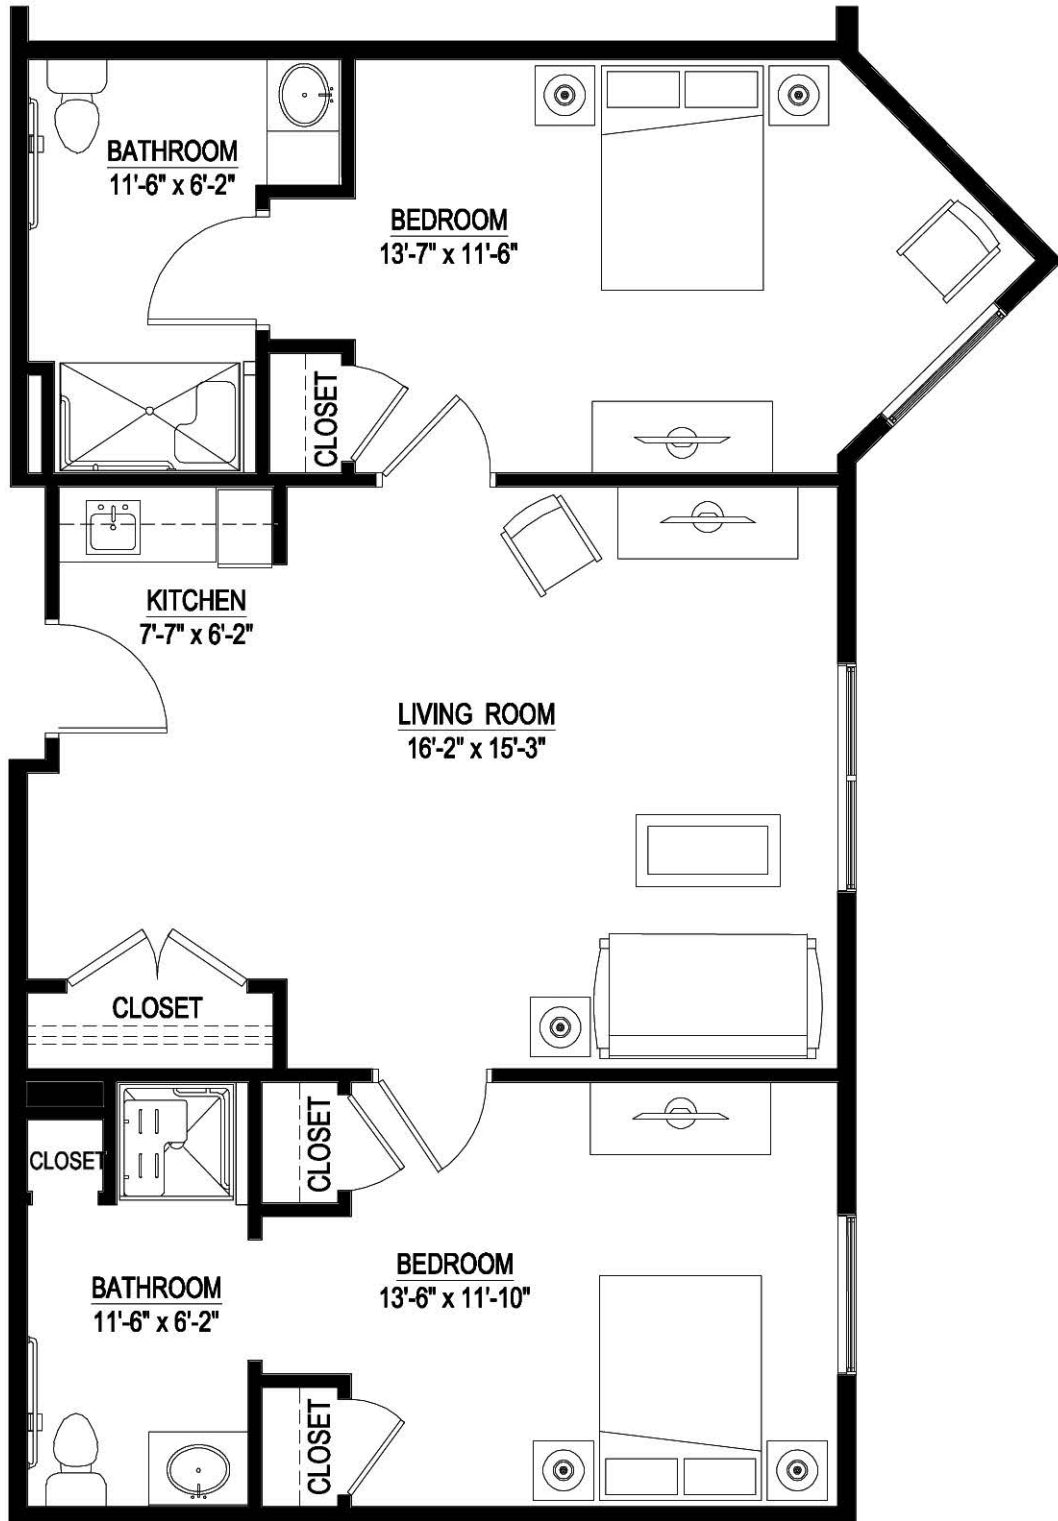

## Willow I - 2 Bedroom 2 Bathroom

Size: 808 SF

**Motif**

by MONARCH

655 Main Street S, Southbury, CT 04488  
[www.monarchcommunities.com/motif](http://www.monarchcommunities.com/motif)  
T: 203.267.7100

Pet  
Friendly

## Willow I - 2 Bedroom 2 Bathroom

Size: 916 SF

**Motif**

by MONARCH

655 Main Street S, Southbury, CT 04488

[www.monarchcommunities.com/motif](http://www.monarchcommunities.com/motif)

T: 203.267.7100