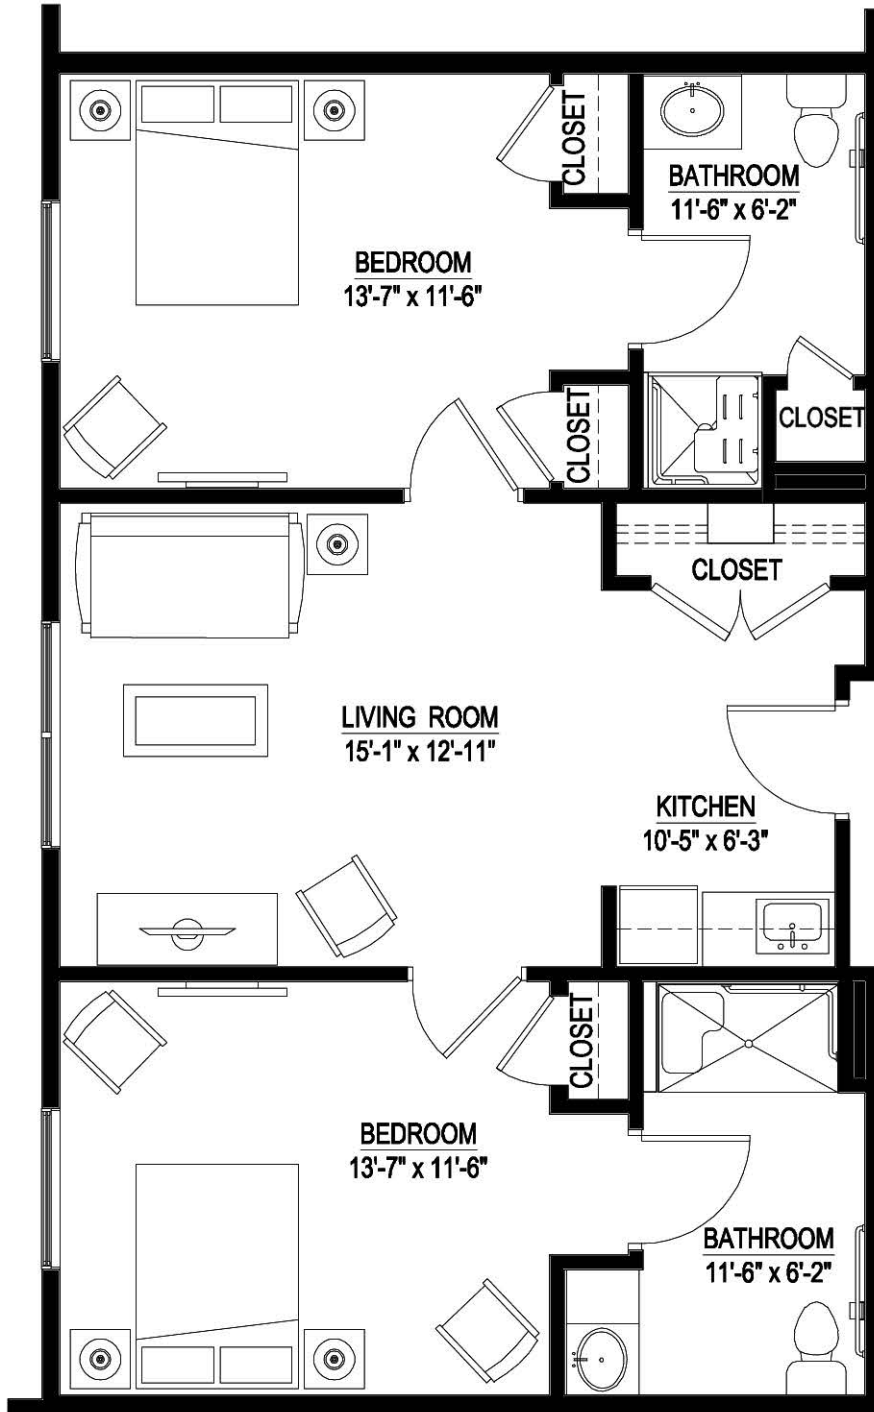

Assisted Living

Willow I - 2 Bedroom 2 Bathroom

Size: 808 SF

Motif

by MONARCH

655 Main Street S, Southbury, CT 04488
www.monarchcommunities.com/motif
T: 203.267.7100

Pet
Friendly