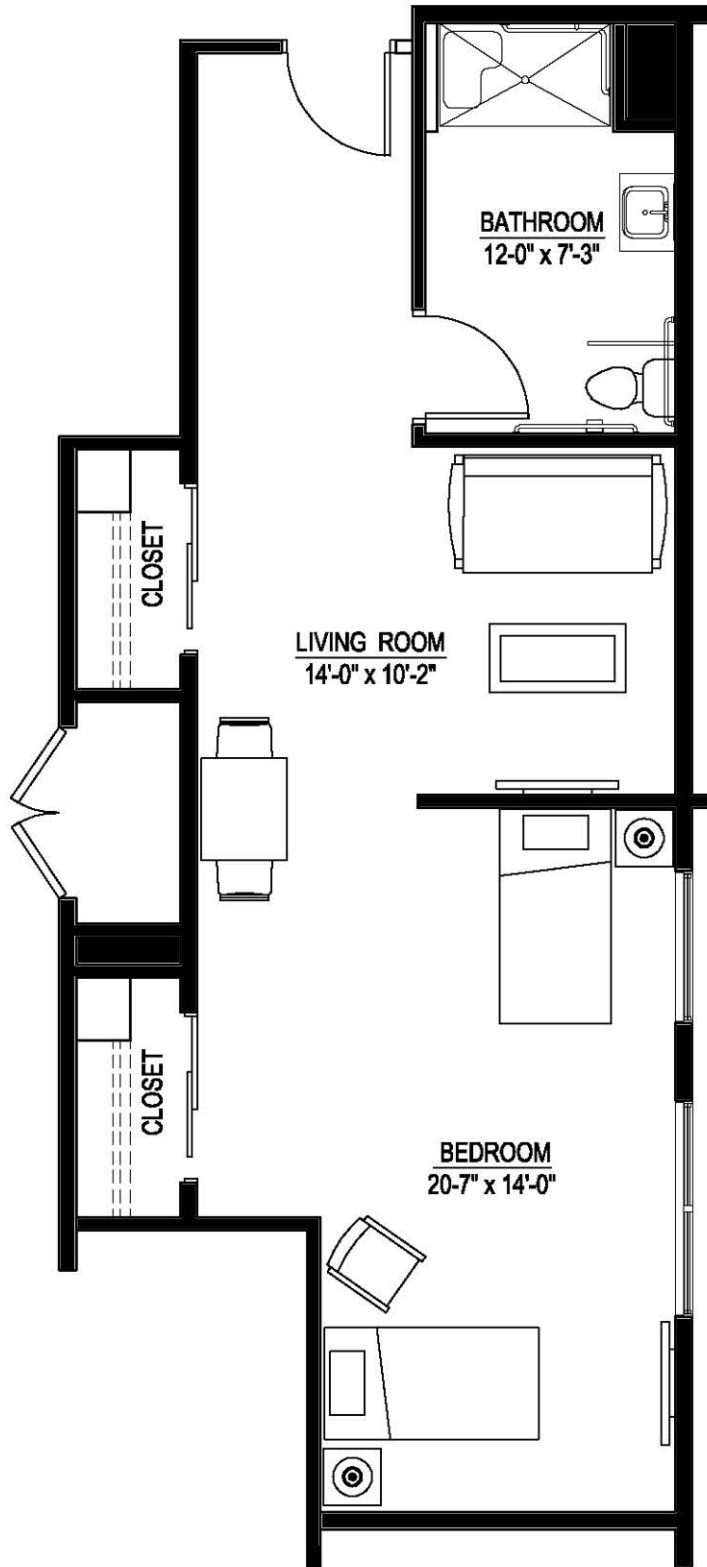

Mosaic by Monarch Memory Care

Aster C1 - Studio Size: 594 SF

Motif

by MONARCH

655 Main Street S, Southbury, CT 04488
www.monarchcommunities.com/motif
T: 203.267.7100