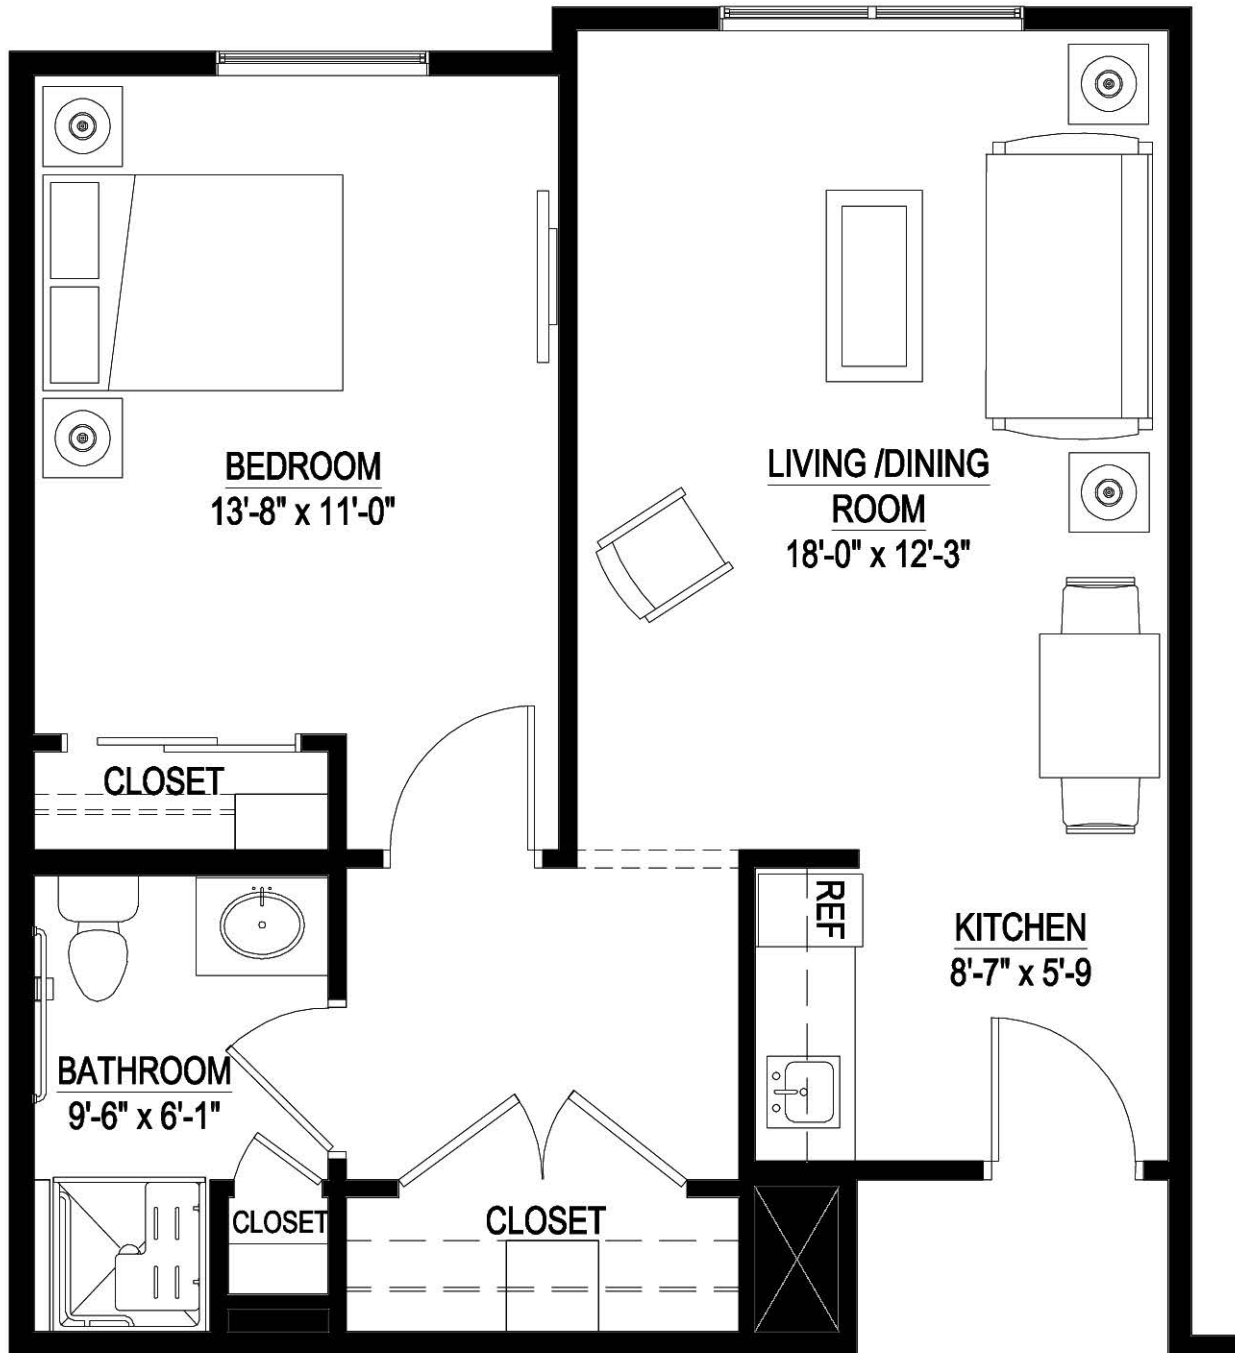

Assisted Living

Aspen V - 1 Bedroom 1 Bathroom

Size: 593 SF

Motif

by MONARCH

655 Main Street S, Southbury, CT 04488

www.monarchcommunities.com/motif

T: 203.267.7100