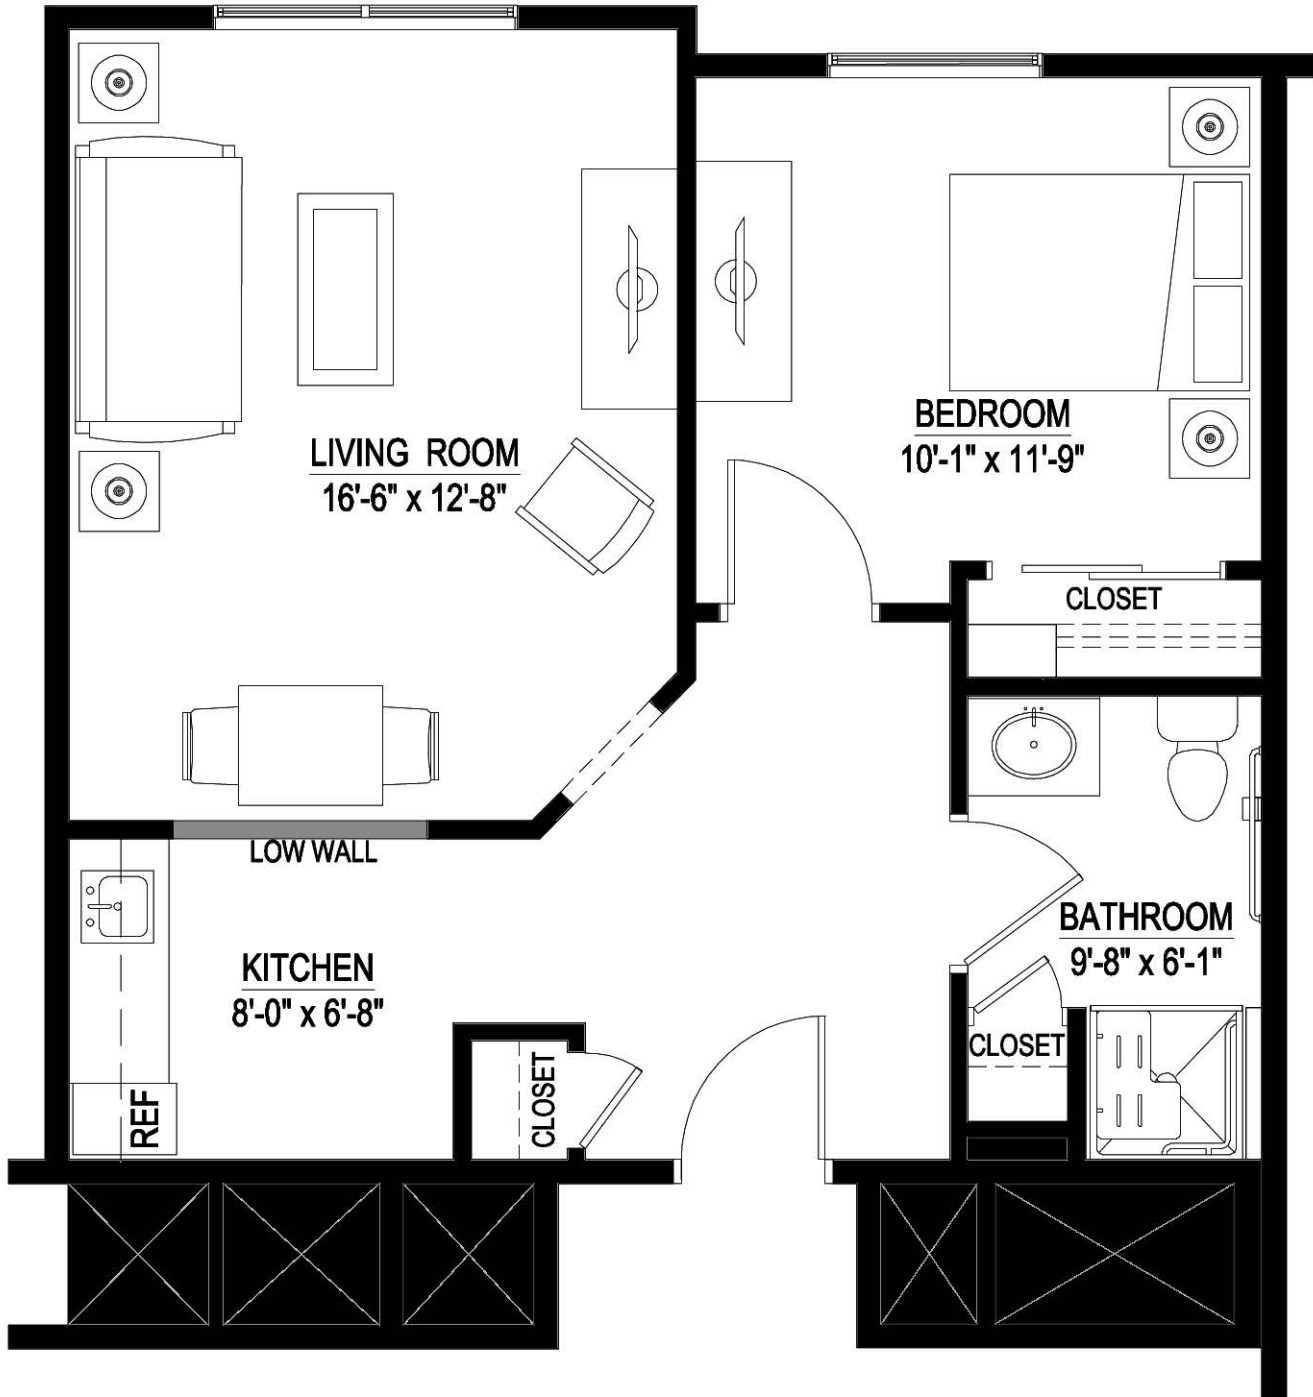

Assisted Living

Aspen V - 1 Bedroom 1 Bathroom

Size: 568 SF

Motif

by MONARCH

655 Main Street S, Southbury, CT 04488

www.monarchcommunities.com/motif

T: 203.267.7100

Pet
Friendly