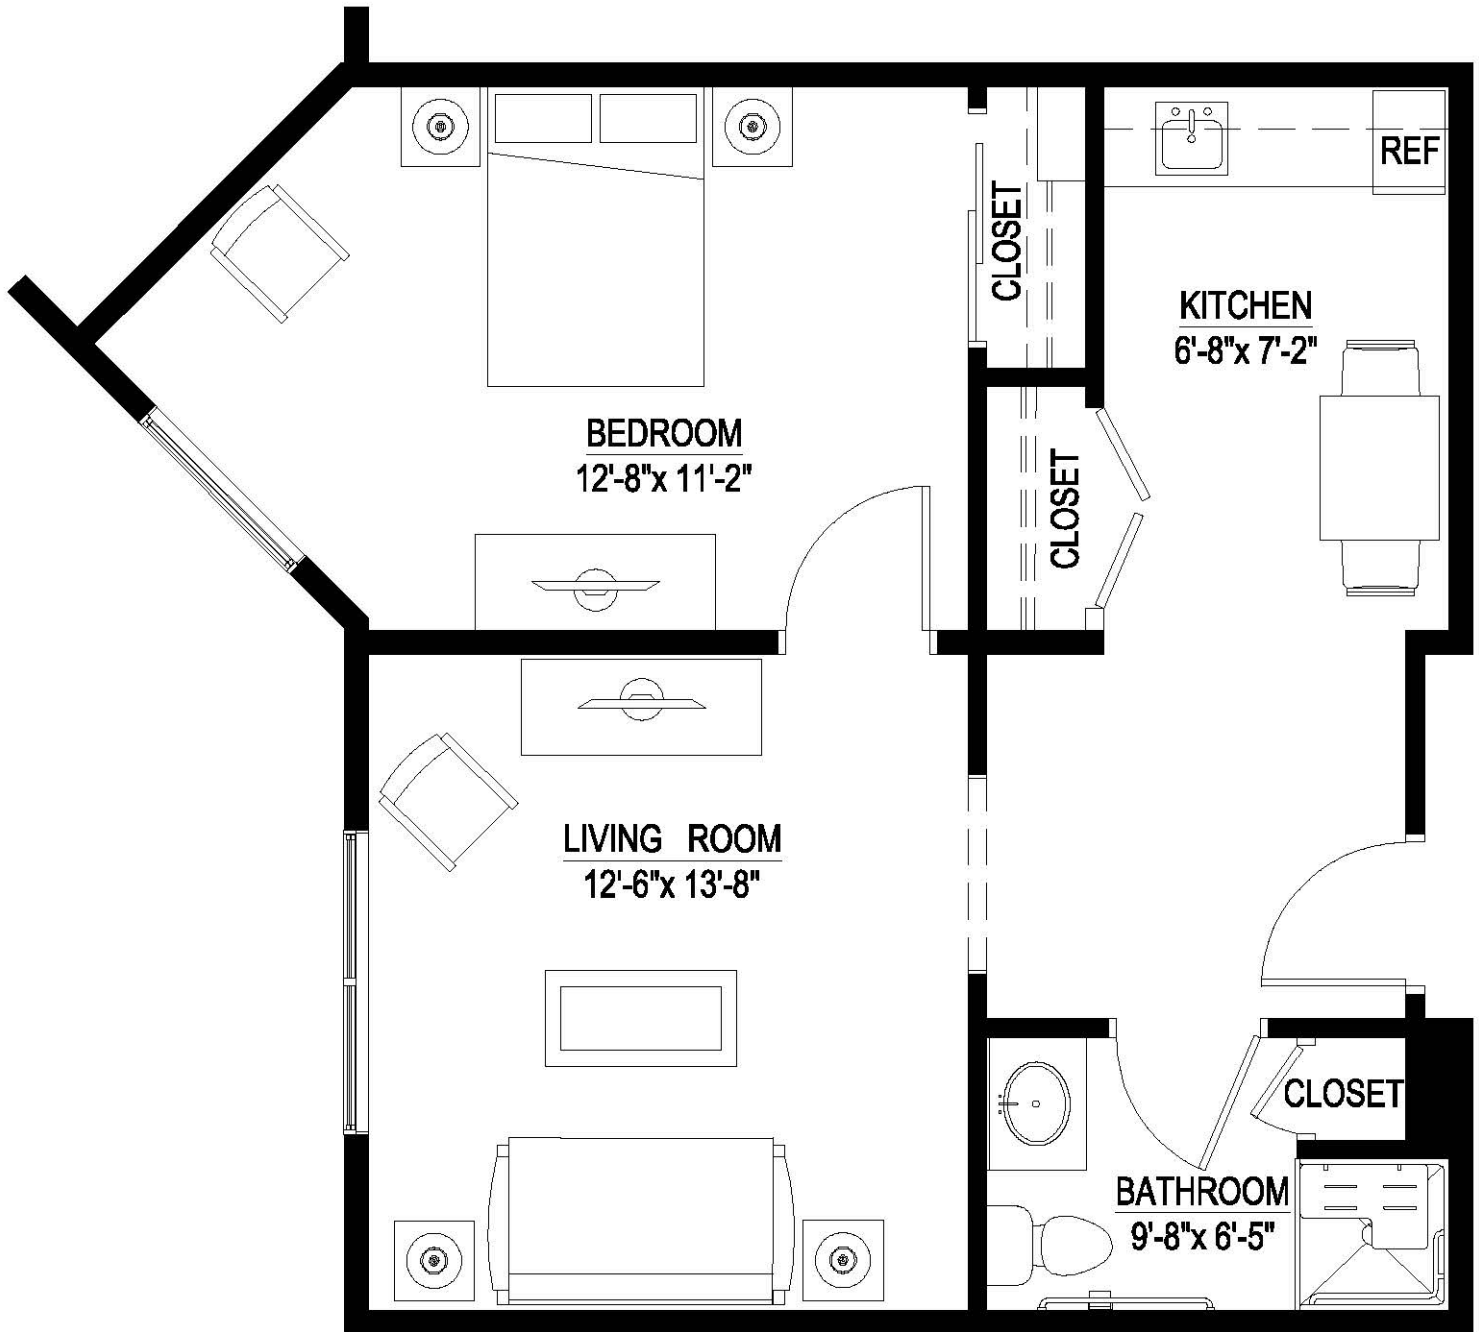

Assisted Living

Aspen V - 1 Bedroom 1 Bathroom

Size: 598 SF

Motif

by MONARCH

655 Main Street S, Southbury, CT 04488

www.monarchcommunities.com/motif

T: 203.267.7100

Pet
Friendly