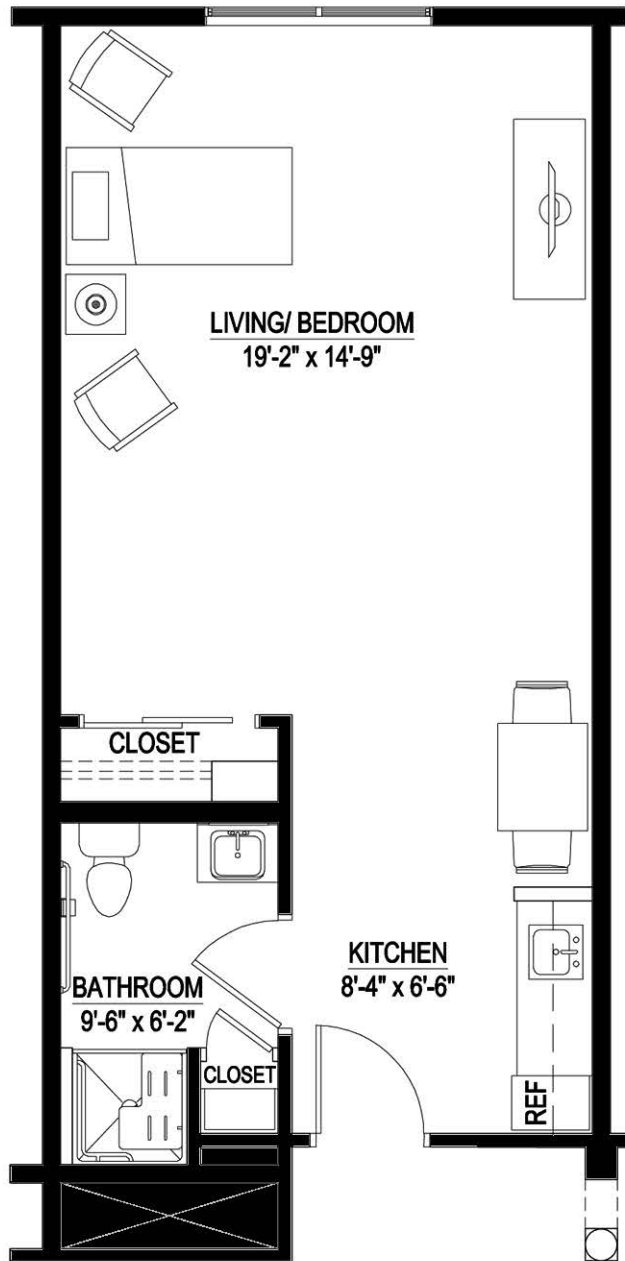

Assisted Living

Maple III - Studio Grand

Size: 457 SF

Motif

by MONARCH

655 Main Street S, Southbury, CT 04488
www.monarchcommunities.com/motif
T: 203.267.7100