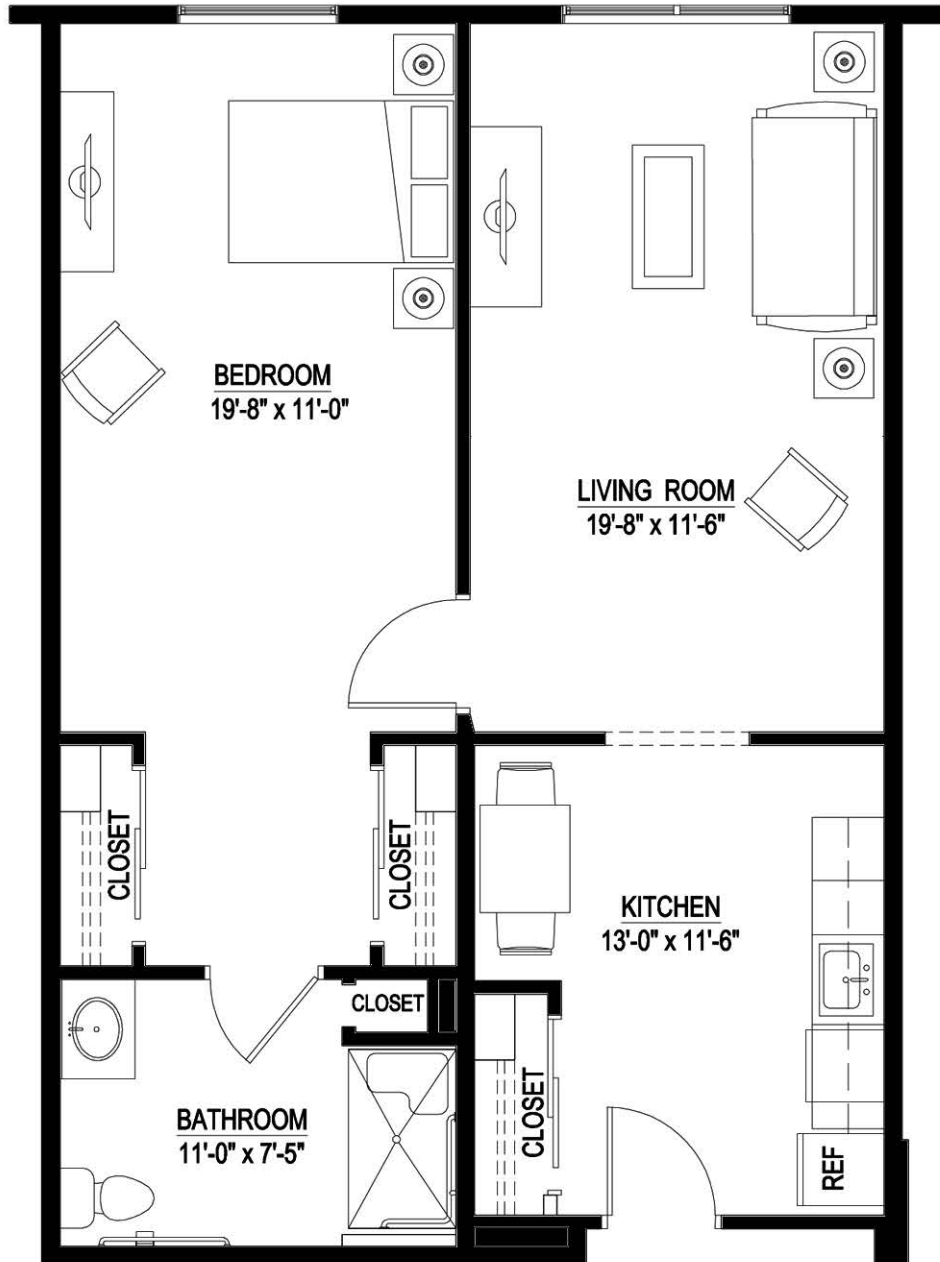

Assisted Living

Aspen V - 1 Bedroom 1 Bathroom

Size: 775 SF

Motif

by MONARCH

655 Main Street S, Southbury, CT 04488
www.monarchcommunities.com/motif
T: 203.267.7100