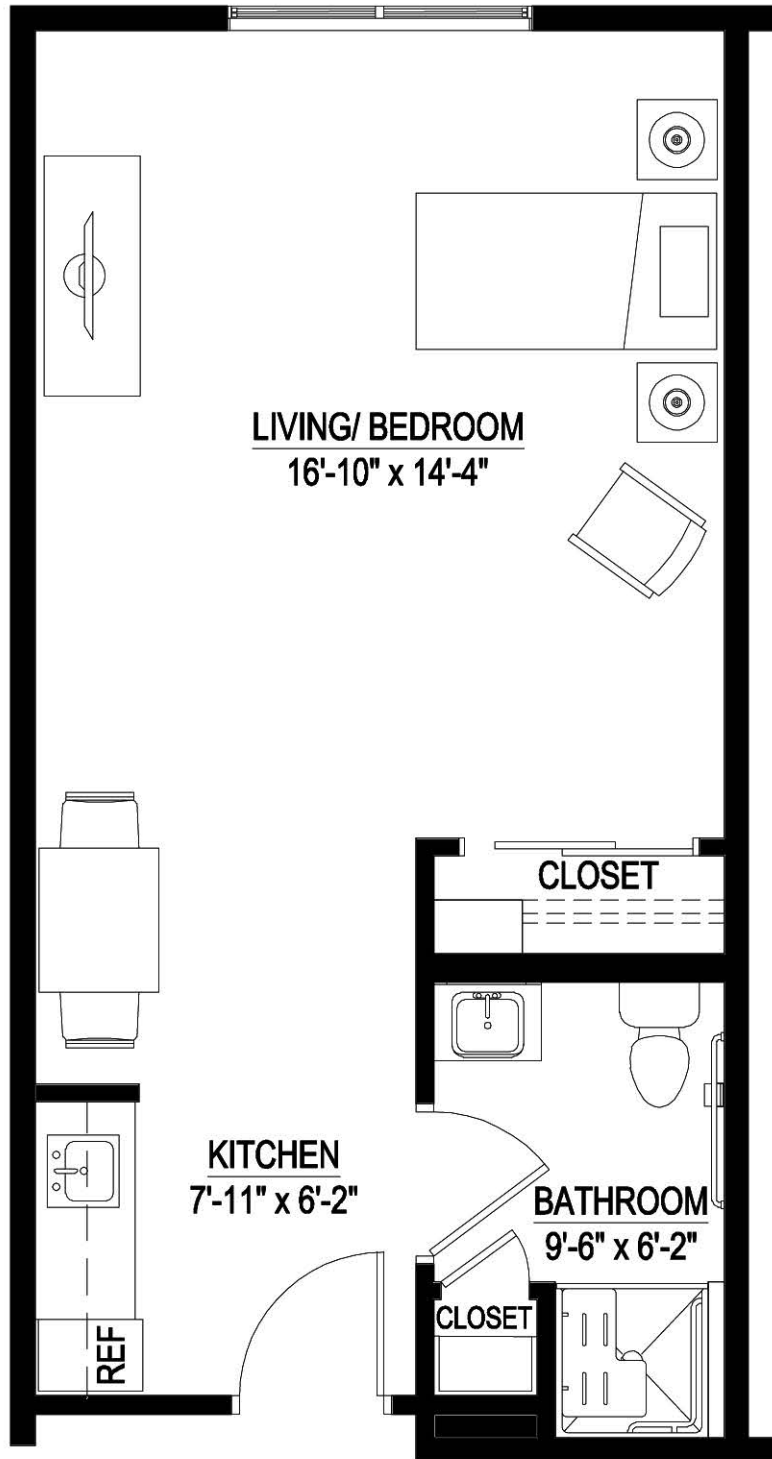

Assisted Living

Maple III - Studio Deluxe

Size: 410 SF

Motif

by MONARCH

655 Main Street S, Southbury, CT 04488
www.monarchcommunities.com/motif
T: 203.267.7100

Pet
Friendly