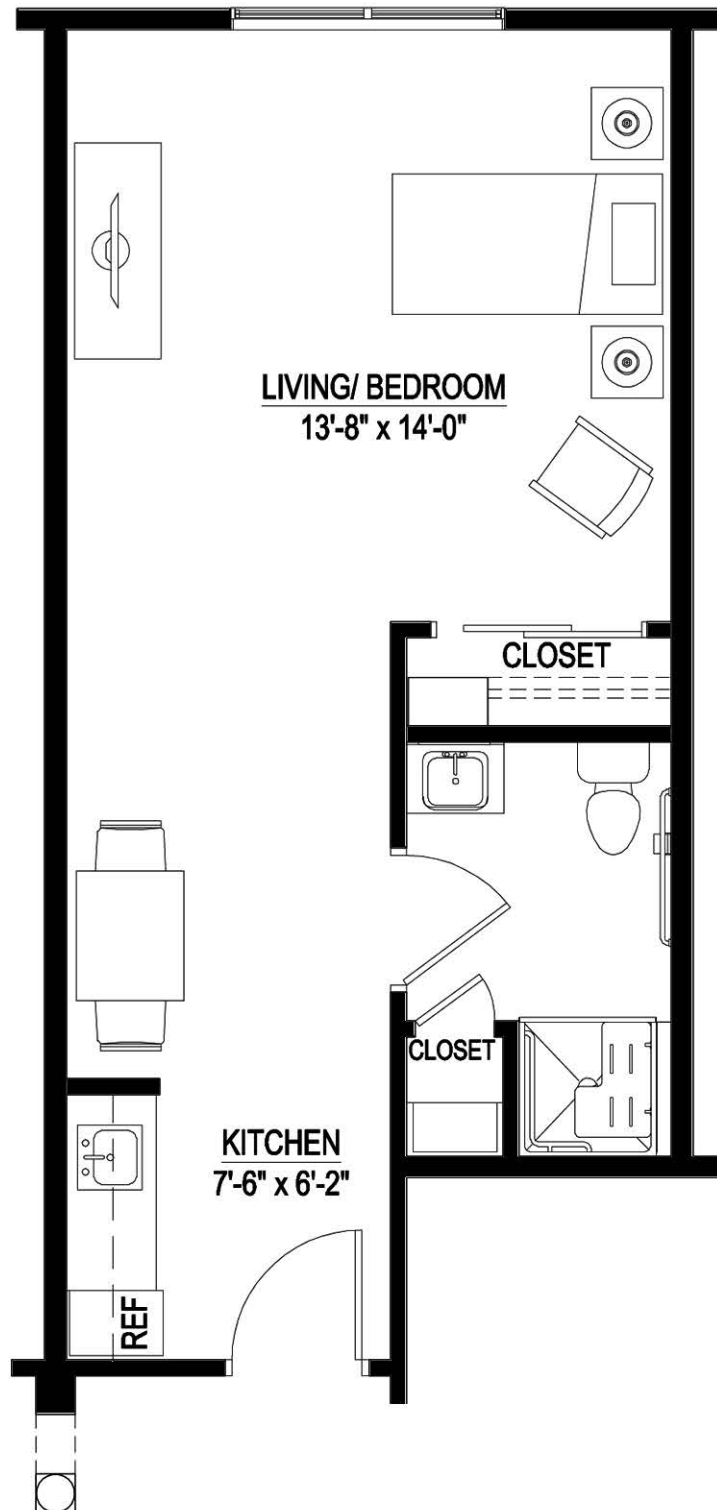

Assisted Living

Maple III - Studio Deluxe

Size: 398 SF

Motif

by MONARCH

655 Main Street S, Southbury, CT 04488
www.monarchcommunities.com/motif
T: 203.267.7100