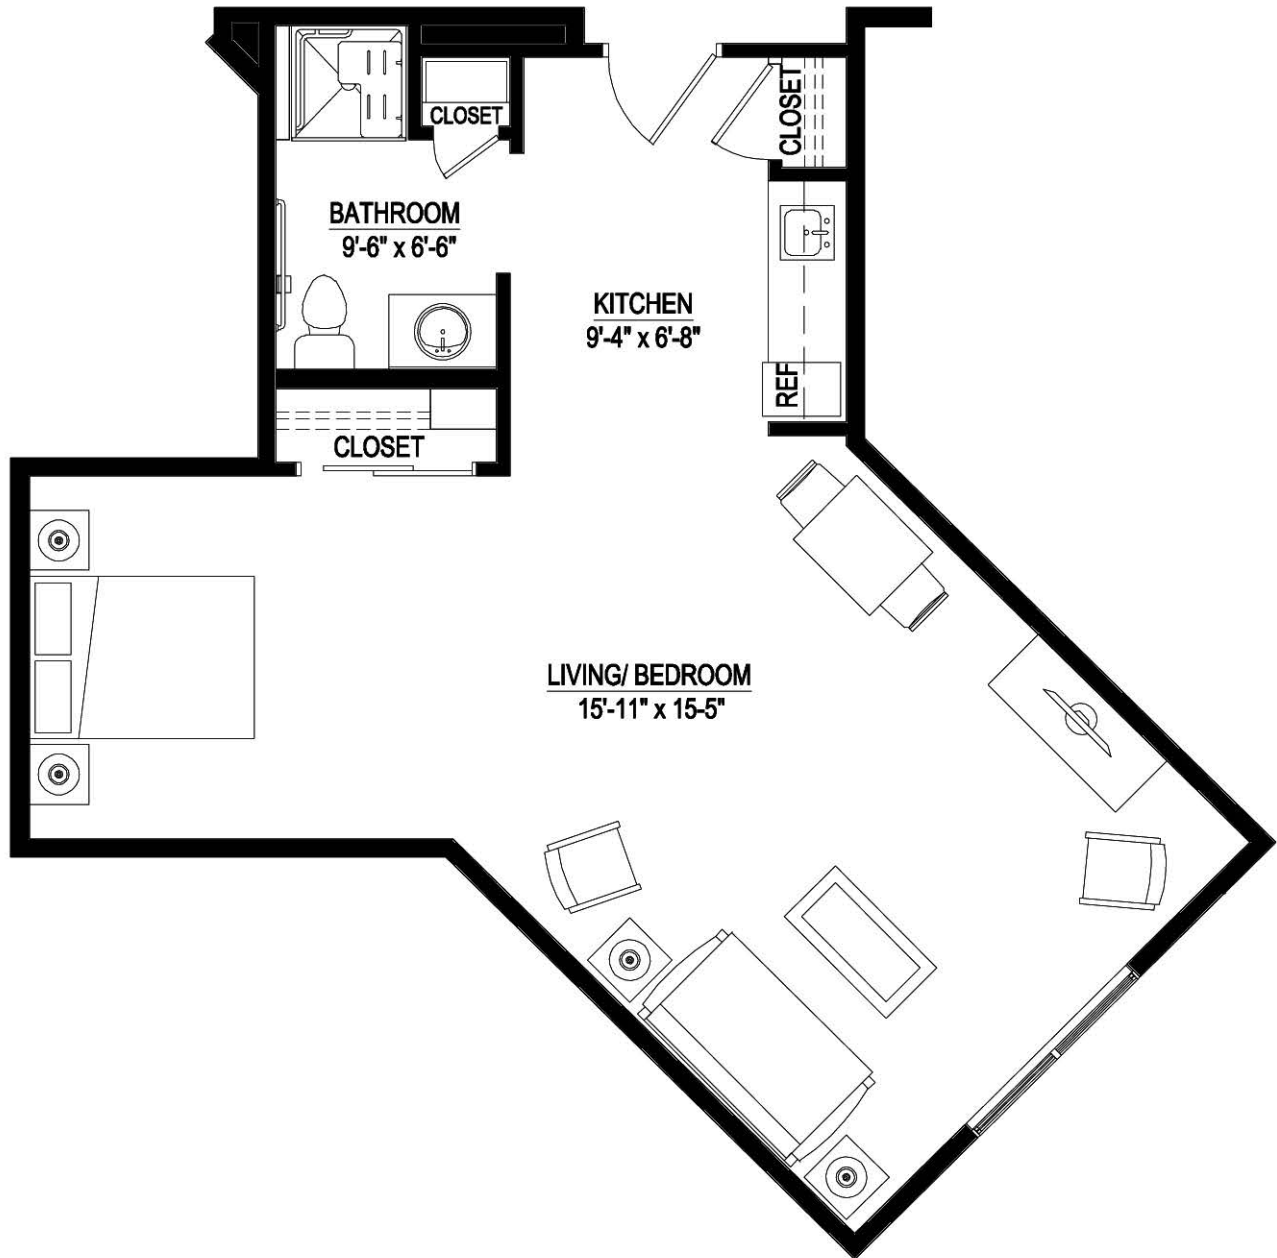

Assisted Living

Maple IV - 1 Bedroom 1 Bathroom

Size: 598 SF

Motif

by MONARCH

655 Main Street S, Southbury, CT 04488

www.monarchcommunities.com/motif

T: 203.267.7100

Pet
Friendly