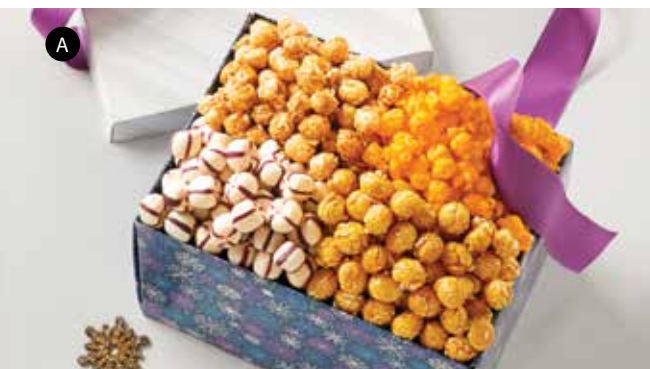

A SPARKLING SNOWFALL INCREDIBLE GIFT BOX ①D

Includes Cheese, Caramel, and Cinnamon Sugar Popcorn along with soft butter pomegranate candy. 13.8 oz C24801 $24.99

B SPARKLING SNOWFALL CHOCOLATE LOVERS GIFT BOX

This gift box filled with nine flavors of Popcorn: Butter, Cheese, Caramel, White Cheddar, Cinnamon Sugar, S'Mores, Drizzled Caramel, NEW Holiday Peppermint, and NEW Snowflake Sugar Cookie. Also includes Ghirardelli® Milk Chocolate Caramel Squares, Lindt® Lindor Milk Chocolate Truffles, Pirouline® Chocolate Wafers, Candy Coated Oreo® Cookies topped with crushed Peppermint, milk chocolate covered pretzels with snowflake sprinkles, and chocolate covered whoopie pie cookies. 42.2 oz C24803 $69.99

C SPARKLING SNOWFALL 6-BOX GIFT TOWER P

Towering with Butter, Cheese, Caramel, White Cheddar, Cornfusion™, Cinnamon Sugar, Cranberry Kettle, Chocolate, and Drizzled Caramel Popcorn. Also includes Lindt® Lindor Milk Chocolate Truffles, Harry & David® Strawberry Shortbread Cookies, milk chocolate covered pretzels with snowflake sprinkles, soft butter pomegranate candy, and passion fruit hard candy. 39.5 oz T24801 $89.99

D SPARKLING SNOWFALL 3.5 GALLON PREMIUM GIFT TIN P

Filled with seven flavors of Popcorn, including NEW Snowflake Sugar Cookie. Also includes Harry & David® Strawberry Jam Shortbread Cookies, and more sweet treats 43.3 oz C24805 $59.99

E SPARKLING SNOWFALL CHARCUTERIE BOARD

This reusable board comes with Butter, Cheese, Caramel, White Cheddar, and S'Mores Popcorn, along with white & green mallow twists, holiday ring gummies, and white chocolate covered pretzels. 16.2 oz NA24801 $39.99