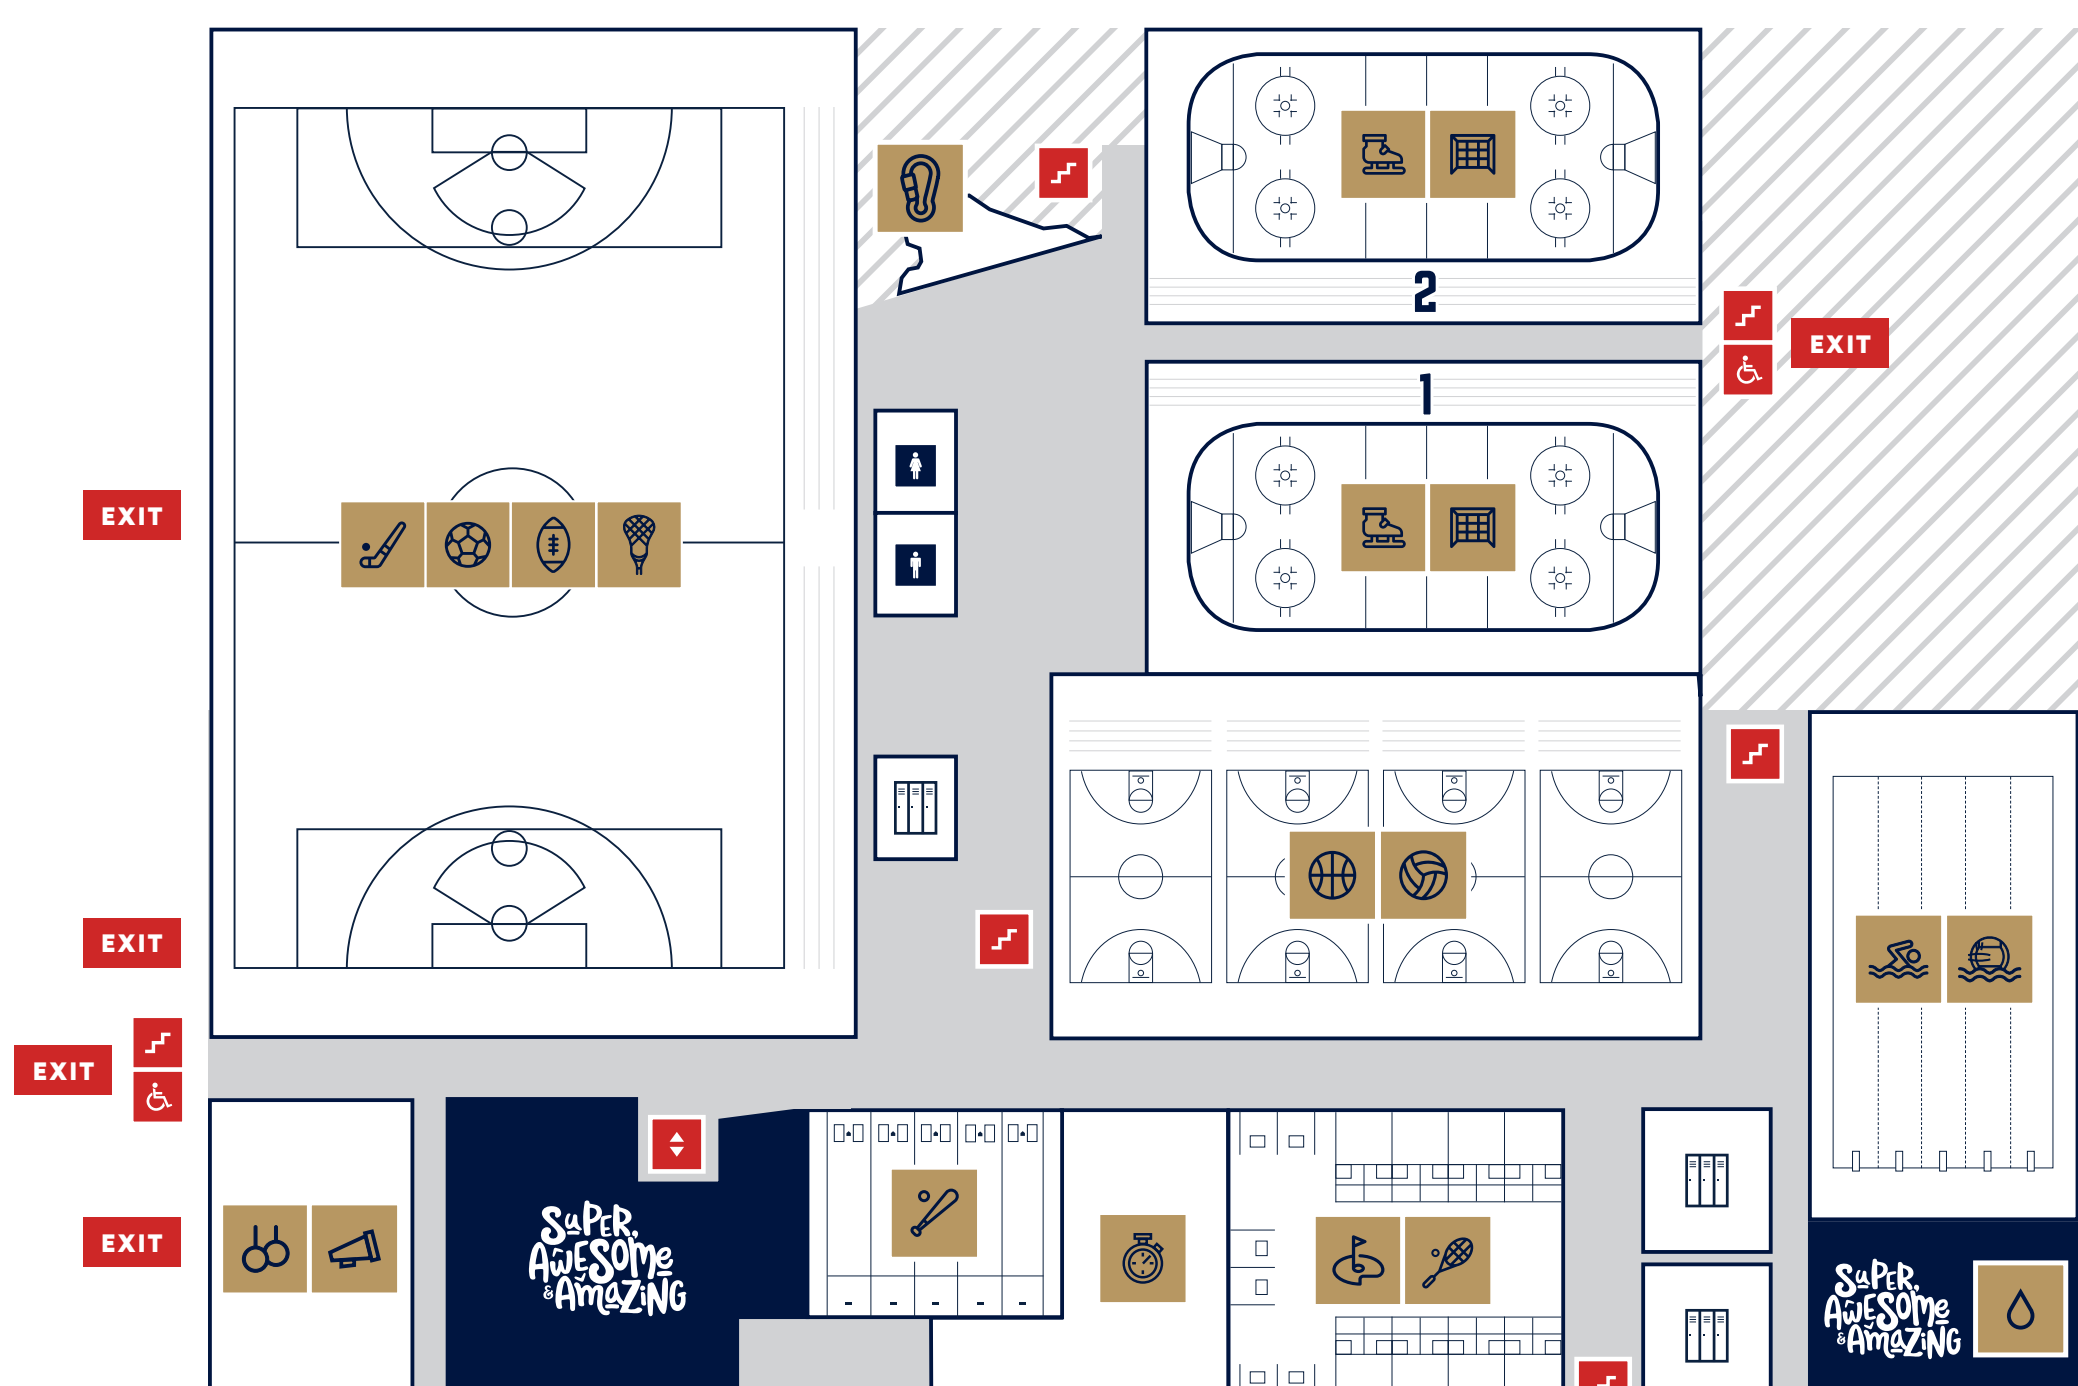

# WELCOME TO THE ST. JAMES

-  **FIELD HOUSE**
-  **PERFORMANCE HOUSE**
-  **COURT HOUSE**
-  **ICE HOUSE**
-  **POOL HOUSE**
-  **SQUASH & GOLF HOUSE**
-  **CLIMBING & BOULDERING WALL**
-  **STRENGTH & CONDITIONING HOUSE**
-  **MEDSTAR HEALTH**
-  **YOGA STUDIO**
-  **HITTING HOUSE**
-  **WATER PARK**
-  **TEAM ROOMS**
-  **LAUGH, LEARN & PLAY**
-  **HEALTH CLUB**
-  **SALES & MEMBERSHIP STUDIO**
-  **MEMBERS ONLY LOUNGE**
-  **MEMBER LOCKER ROOM**
-  **PILATES STUDIO**
-  **EVENT SPACE**

-  **STAIRCASE**
-  **ELEVATOR**
-  **RESTROOMS**

## ENTRY LEVEL

## LOWER LEVEL