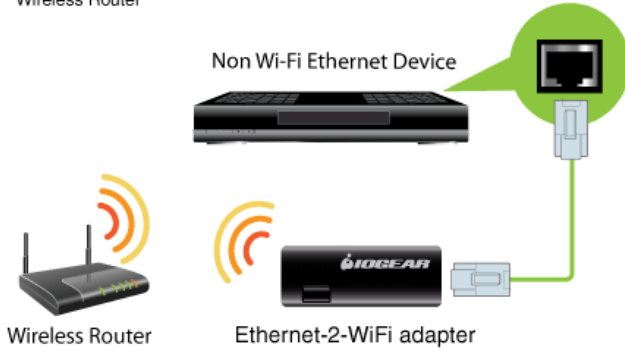

How does it work?

- Connect Non Wi-Fi Ethernet Device to Ethernet-2-WiFi adapter using an Ethernet Cable
- Ethernet-2-WiFi adapter connects wirelessly to your Wireless Router

Requirements

- System Requirements
  - Ethernet enabled device
  - Wireless Router with WPS Setup or Router without WPS Setup and Ethernet Enabled Computer
  - Noted: Not Compatible with Enterprise Authentication

Package Contents

- 1 x Ethernet-2-WiFi Universal Wireless Adapter
- 1 x USB Power Cable
- 1 x USB Power Adapter
- 1 x Ethernet Cable (3ft)
- 1 x Quick Start Guide
- 1 x Warranty Card