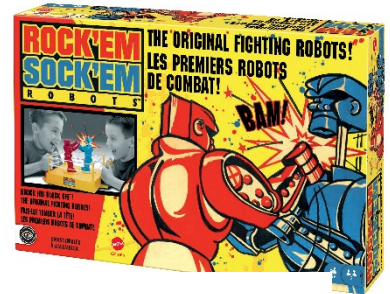

FLK83 Toss Across® Ages 5Y+

It's the Tic Tac Toe you know but with added action and competition! Players place Toss Across® unit on the floor and turn all targets blank side up. Each player chooses to be an X or an O and gets three bean bags. Taking turns, you can toss the bean bags underhand or overhand, with a light touch or with a little more force, trying to flip the targets to show three of your letters in a row up, down, or diagonally. Unlike in classic Tic Tac Toe, in Toss Across® you can undo your opponents X or O—or will you accidentally set the target back to blank?? Competitive fun for children and the whole family! Colors and decorations may vary.

Retail Price Per Toy	Charity Price Per Toy	Toys Per Box
\$27.49	\$13.99	2

CCX97 Rock 'Em Sock 'Em Robots® Ages 6Y+

Rock 'Em Sock 'Em Robots® have delivered hard-hitting fun for over 40 years! The classic boxing match pits Red Rocker® versus Blue Bomber® in the ring, fists at the ready, each with one aim in mind: to be the first to knock his rival's block off! You and an opponent control the punching action by pushing the buttons on your "joysticks." With the right use of speed, power, and angle you can knock your opponent's robot's head right off his shoulders to win the round! Kids will have a blast battling it out in the arena with jaw-jolting action. For 2 players. Colors and decorations may vary.