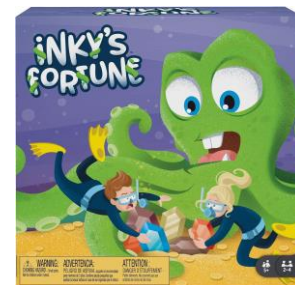

Retail Price Per Toy	Charity Price Per Toy	Toys Per Box
$19.99	$6.99	2

Product information and images are as accurate as possible as of date noted but are subject to change. Unless specifically noted, all images and information are not approved for use in consumer material/advertising. Product availability may vary and is subject to change. Price is subject to change and should be considered a guide. ©2024 Mattel. ® and ™ designate U.S. trademarks of Mattel, except as noted.