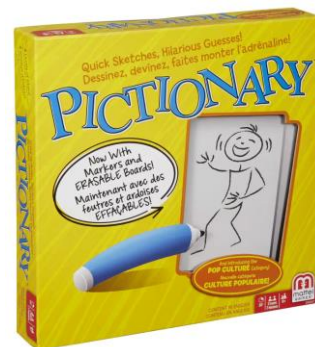

DKD47 Pictionary® Ages 8Y+

Pictionary is the classic family board game of quick sketches and hilarious guesses! In this outrageously funny game for casual gamers, teams take turns having a player sketch while the rest of the team guesses. Choose from 3 levels of clues, so even younger players can join in. Being an artist is never required and the guesses can be even more hilarious than the sketches! Features: Celebrate 40 years of the original classic family drawing game Pictionary! Sketch and guess your way to the finish line with this board game for family night, perfect for kids and adults alike! Features 3 levels of clues, including Learn to Draw clues for younger players with step-by-step drawing tutorials.