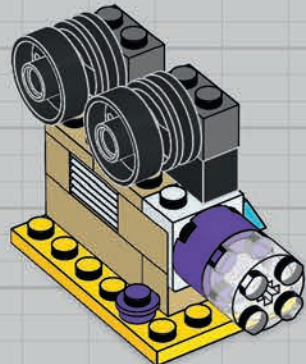

6.

7.

8.

- 1x 287701
- 1x 6117940
- 3x 4109995
- 2x 4114084
- 1x 4201062
- 1x 4114319
- 1x 4622176
- 1x 4566522
- 1x 303224
- 1x 4216581
- 1x 4504379
- 1x 4619520
- 1x 4143346
- 1x 4210633
- 2x 4211087
- 2x 300426
- 2x 6109682

Julius von Brunk

FAN CREATION

Check out these spooky models made by adult fan Julius von Brunk using pieces from the 10698 Large Creative Brick Box. Julius is well-known for his talents as a builder and graphic artist. His most popular creations are based on characters and vehicles from classic video games.