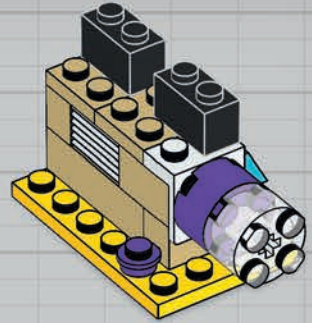

6.

7.

8.

- 1x 287701
- 1x 6117940
- 3x 4109995
- 2x 4114084
- 1x 4201062
- 1x 4114319
- 1x 4622176
- 1x 4566522
- 1x 303224
- 1x 4216581
- 1x 4504379
- 1x 4619520
- 1x 4143346
- 1x 4210633
- 2x 4211087
- 2x 300426
- 2x 6109682

Julius von Brunk

FAN CREATION

Check out these spooky models made by adult fan Julius von Brunk using pieces from the 10698 Large Creative Brick Box. Julius is well-known for his talents as a builder and graphic artist. His most popular creations are based on characters and vehicles from classic video games.