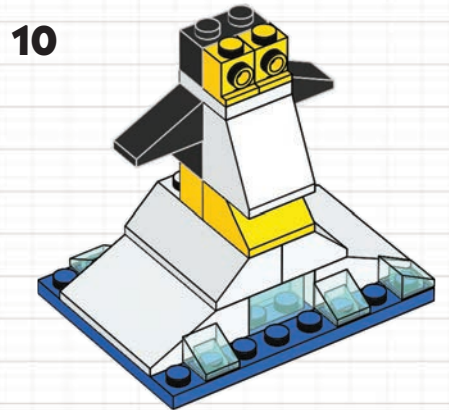

BUILD A BUNNY!

CLASSIC

This colorful little bunny has its carrot and is ready for a fun day hopping around the garden. You can build this long-eared friend using pieces from the **11011 Bricks and Animals** set or pieces from your own LEGO® collection. Don't worry about matching the colors, you can use any colors you want!