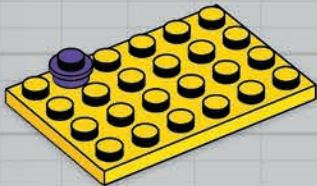

LEGO® FUN!

1.