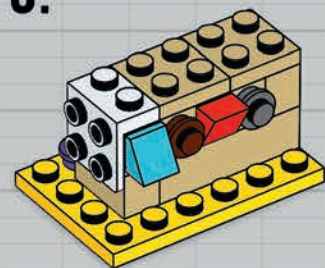

Build a movie projector for your very own cinema!

You can build this incredible model using LEGO® set 10698 Large Creative Brick Box or pieces from your own LEGO brick collection. Then invite your favorite minifigures to a movie show!

LIGHTS, CAMERA

LEGO® FUN!

1.

2.

3.

4.

1.

2.

5.