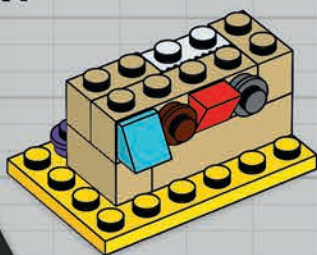

Build a movie projector for your very own cinema!

You can build this incredible model using LEGO® set 10698 Large Creative Brick Box or pieces from your own LEGO brick collection. Then invite your favorite minifigures to a movie show!

LIGHTS, CAMERA

LEGO® FUN!

1.

2.

3.

4.

1.

2.

5.