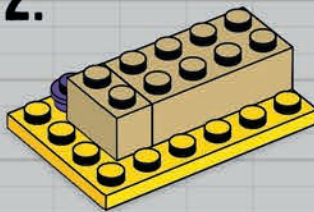

Build a movie projector for your very own cinema!

You can build this incredible model using LEGO® set 10698 Large Creative Brick Box or pieces from your own LEGO brick collection. Then invite your favorite minifigures to a movie show!

LIGHTS, CAMERA

LEGO® FUN!

1.

2.

3.

4.

1.

2.

5.