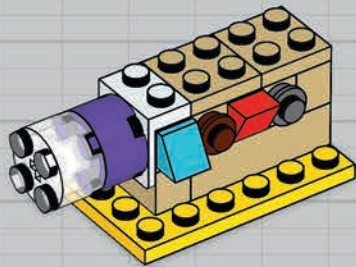

6.

7.

8.

- 1x 287701
- 1x 6117940
- 3x 4109995
- 2x 4114084
- 1x 4201062
- 1x 4114319
- 1x 4622176
- 1x 4566522
- 1x 303224
- 1x 4216581
- 1x 4504379
- 1x 4619520
- 1x 4143346
- 1x 4210633
- 2x 4211087
- 2x 300426
- 2x 6109682

Julius von Brunk

FAN CREATION

Check out these spooky models made by adult fan Julius von Brunk using pieces from the 10698 Large Creative Brick Box. Julius is well-known for his talents as a builder and graphic artist. His most popular creations are based on characters and vehicles from classic video games.