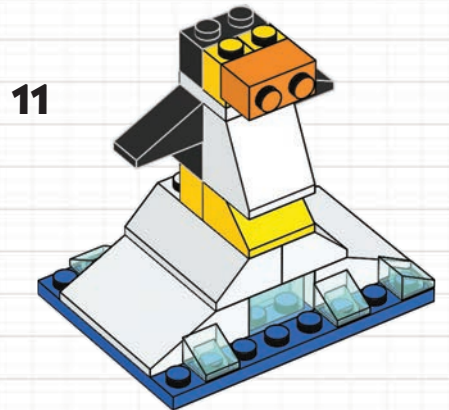

BUILD THESE AMAZING BIRDS!

Add these colorful birds to your home decorations. You can build this penguin and toucan using pieces from your LEGO® collection. Don't worry about matching the colors. Use whatever color bricks you like!