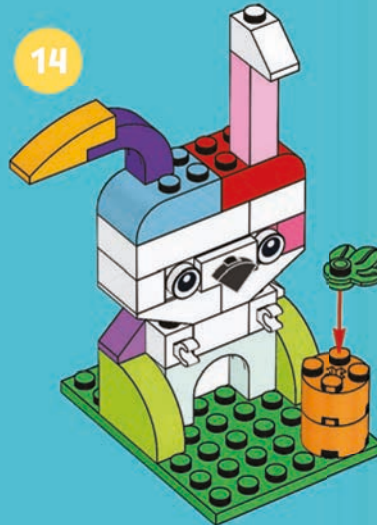

9

10

11

12

13

14

BRICK BY BRICK

You don't need lots of bricks to make an awesome model!
You can make these cute creations using less
than a handful of pieces.
What can you make using
only five LEGO® elements?