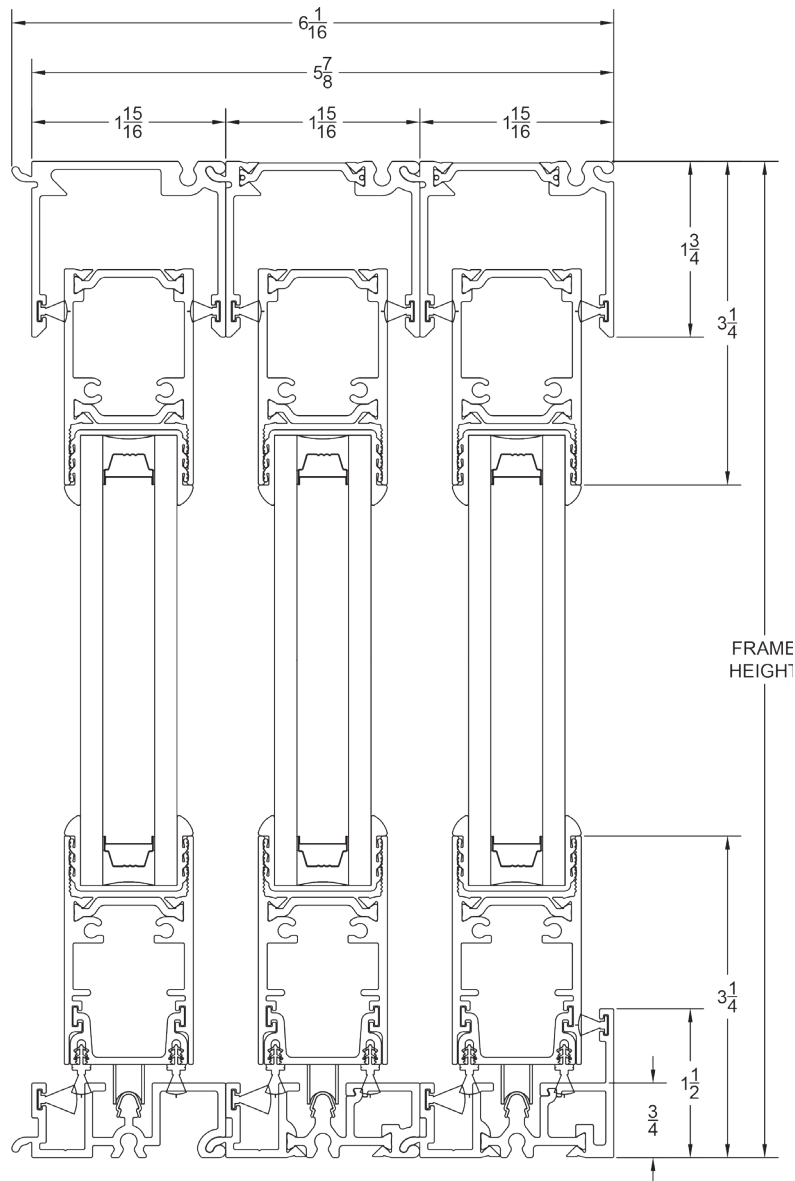

SPECIFICATIONS

Panel Sizes

- Width: Min 24", Max 72"
- Height: Min 60", Max 144"

Frame Sizes

- Width: Min 43.5", Max 360"
- Height: Min 60", Max 144"

Configurations

- 2 to 5 one-way stacking panels
- Additional configurations to come

Sightline

- 2.43"

FRAME FINISHES

Satin Anodized

Black Anodized

HARDWARE

- Contemporary Pull
- Flush Handle
- Premium Adjustable Quad Rollers

HARDWARE FINISH OPTIONS

Satin Nickel (F42-R)

Matte Black (F9714)

CROSS SECTION

Multi-Slide Door Cross Section