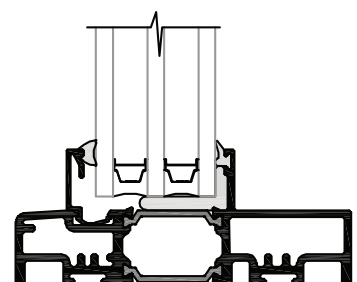

Window Wall Frame

Flush Interior Frame

Mull Receptor Frame

Flush Interior  
Mull Receptor Frame

Structural Glazed Field Mull

Direct Mull Assembly

Reinforced Mull Assembly

## Glazing Options

Dual Pane - 1" IG

Laminated Glass - 1.3" IG

Triple Pane - 1.6" IG