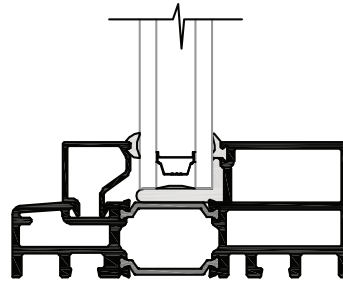

Window Wall Frame

Flush Interior Frame

Mull Receptor Frame

Flush Interior  
Mull Receptor Frame

Structural Glazed Field Mull

Direct Mull Assembly

Reinforced Mull Assembly

## Glazing Options

Dual Pane - 1" IG

Laminated Glass - 1.3" IG

Triple Pane - 1.6" IG