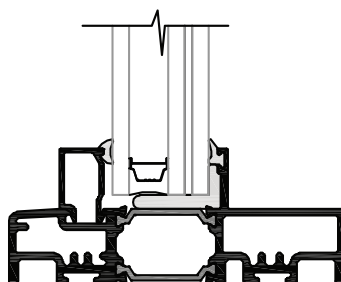

Window Wall Frame

Flush Interior Frame

Mull Receptor Frame

Flush Interior  
Mull Receptor Frame

Structural Glazed Field Mull

Direct Mull Assembly

Reinforced Mull Assembly

## Glazing Options

Dual Pane - 1" IG

Laminated Glass - 1.3" IG

Triple Pane - 1.6" IG