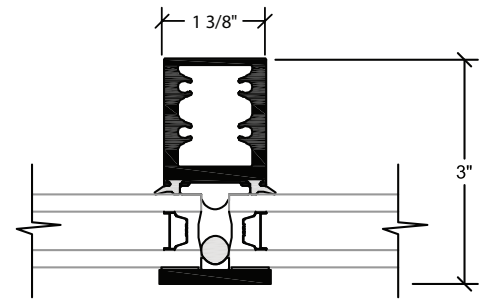

Window Wall Frame

Flush Interior Frame

Mull Receptor Frame

Flush Interior  
Mull Receptor Frame

Structural Glazed Field Mull

Direct Mull Assembly

Reinforced Mull Assembly

## Glazing Options

Dual Pane - 1" IG

Laminated Glass - 1.3" IG

Triple Pane - 1.6" IG