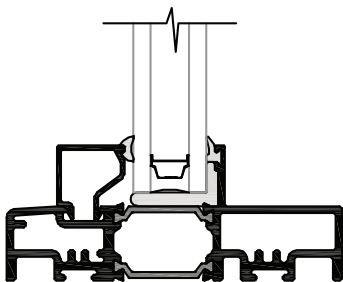

Window Wall Frame

Flush Interior Frame

Mull Receptor Frame

Flush Interior  
Mull Receptor Frame

Structural Glazed Field Mull

Direct Mull Assembly

Reinforced Mull Assembly

## Glazing Options

Dual Pane - 1" IG

Laminated Glass - 1.3" IG

Triple Pane - 1.6" IG