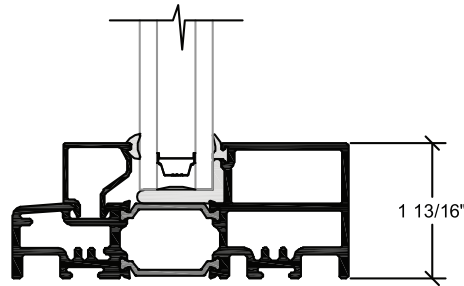

Window Wall Frame

Flush Interior Frame

Mull Receptor Frame

Flush Interior  
Mull Receptor Frame

Structural Glazed Field Mull

Direct Mull Assembly

Reinforced Mull Assembly

## Glazing Options

Dual Pane - 1" IG

Laminated Glass - 1.3" IG

Triple Pane - 1.6" IG