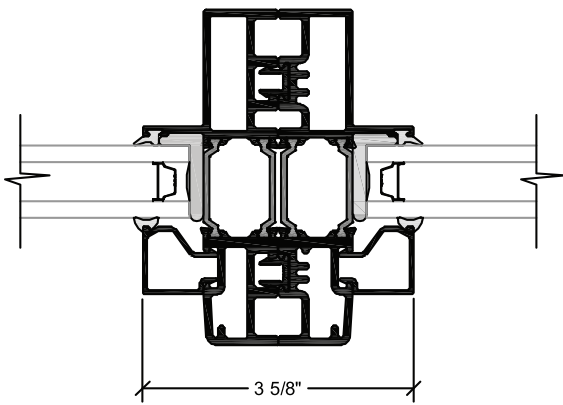

Window Wall Frame

Flush Interior Frame

Mull Receptor Frame

Flush Interior  
Mull Receptor Frame

Structural Glazed Field Mull

Direct Mull Assembly

Reinforced Mull Assembly

## Glazing Options

Dual Pane - 1" IG

Laminated Glass - 1.3" IG

Triple Pane - 1.6" IG