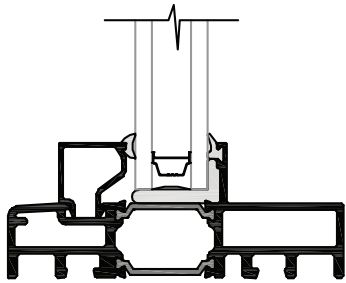

Window Wall Frame

Flush Interior Frame

Mull Receptor Frame

Flush Interior  
Mull Receptor Frame

Structural Glazed Field Mull

Direct Mull Assembly

Reinforced Mull Assembly

## Glazing Options

Dual Pane - 1" IG

Laminated Glass - 1.3" IG

Triple Pane - 1.6" IG