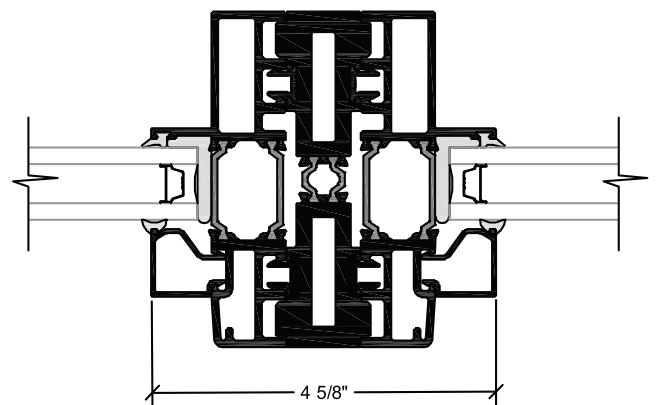

Window Wall Frame

Flush Interior Frame

Mull Receptor Frame

Flush Interior  
Mull Receptor Frame

Structural Glazed Field Mull

Direct Mull Assembly

Reinforced Mull Assembly

## Glazing Options

Dual Pane - 1" IG

Laminated Glass - 1.3" IG

Triple Pane - 1.6" IG