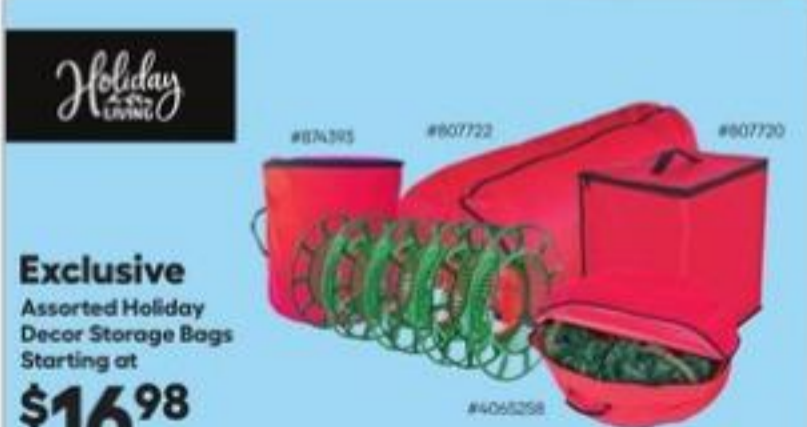

Exclusive
Assorted Holiday Decor Storage Bags Starting at
$16⁹⁸