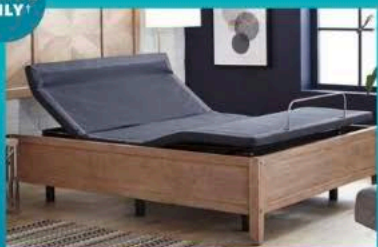

Spend less. Sleep better.

Bedding and accents that are customizable and super cozy.

ONLINE ONLY!

UP TO
$150 OFF

Member's Mark™ Adjustable Bases

Available in Twin-Cal-King. Compatible with most memory foam, latex, innerspring and airbed mattresses.

Free shipping††

UP TO
$200 OFF

Nectar Memory Foam Mattress

Available in Twin-Cal-King. Features cooling TENCEL™ quilted cover with 3 layers of memory foam for contouring pressure relief.

Free shipping††