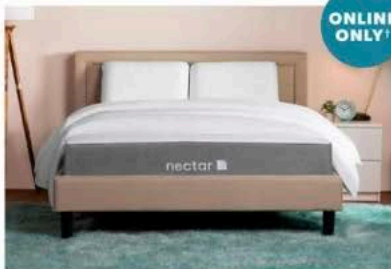

ONLINE ONLY!