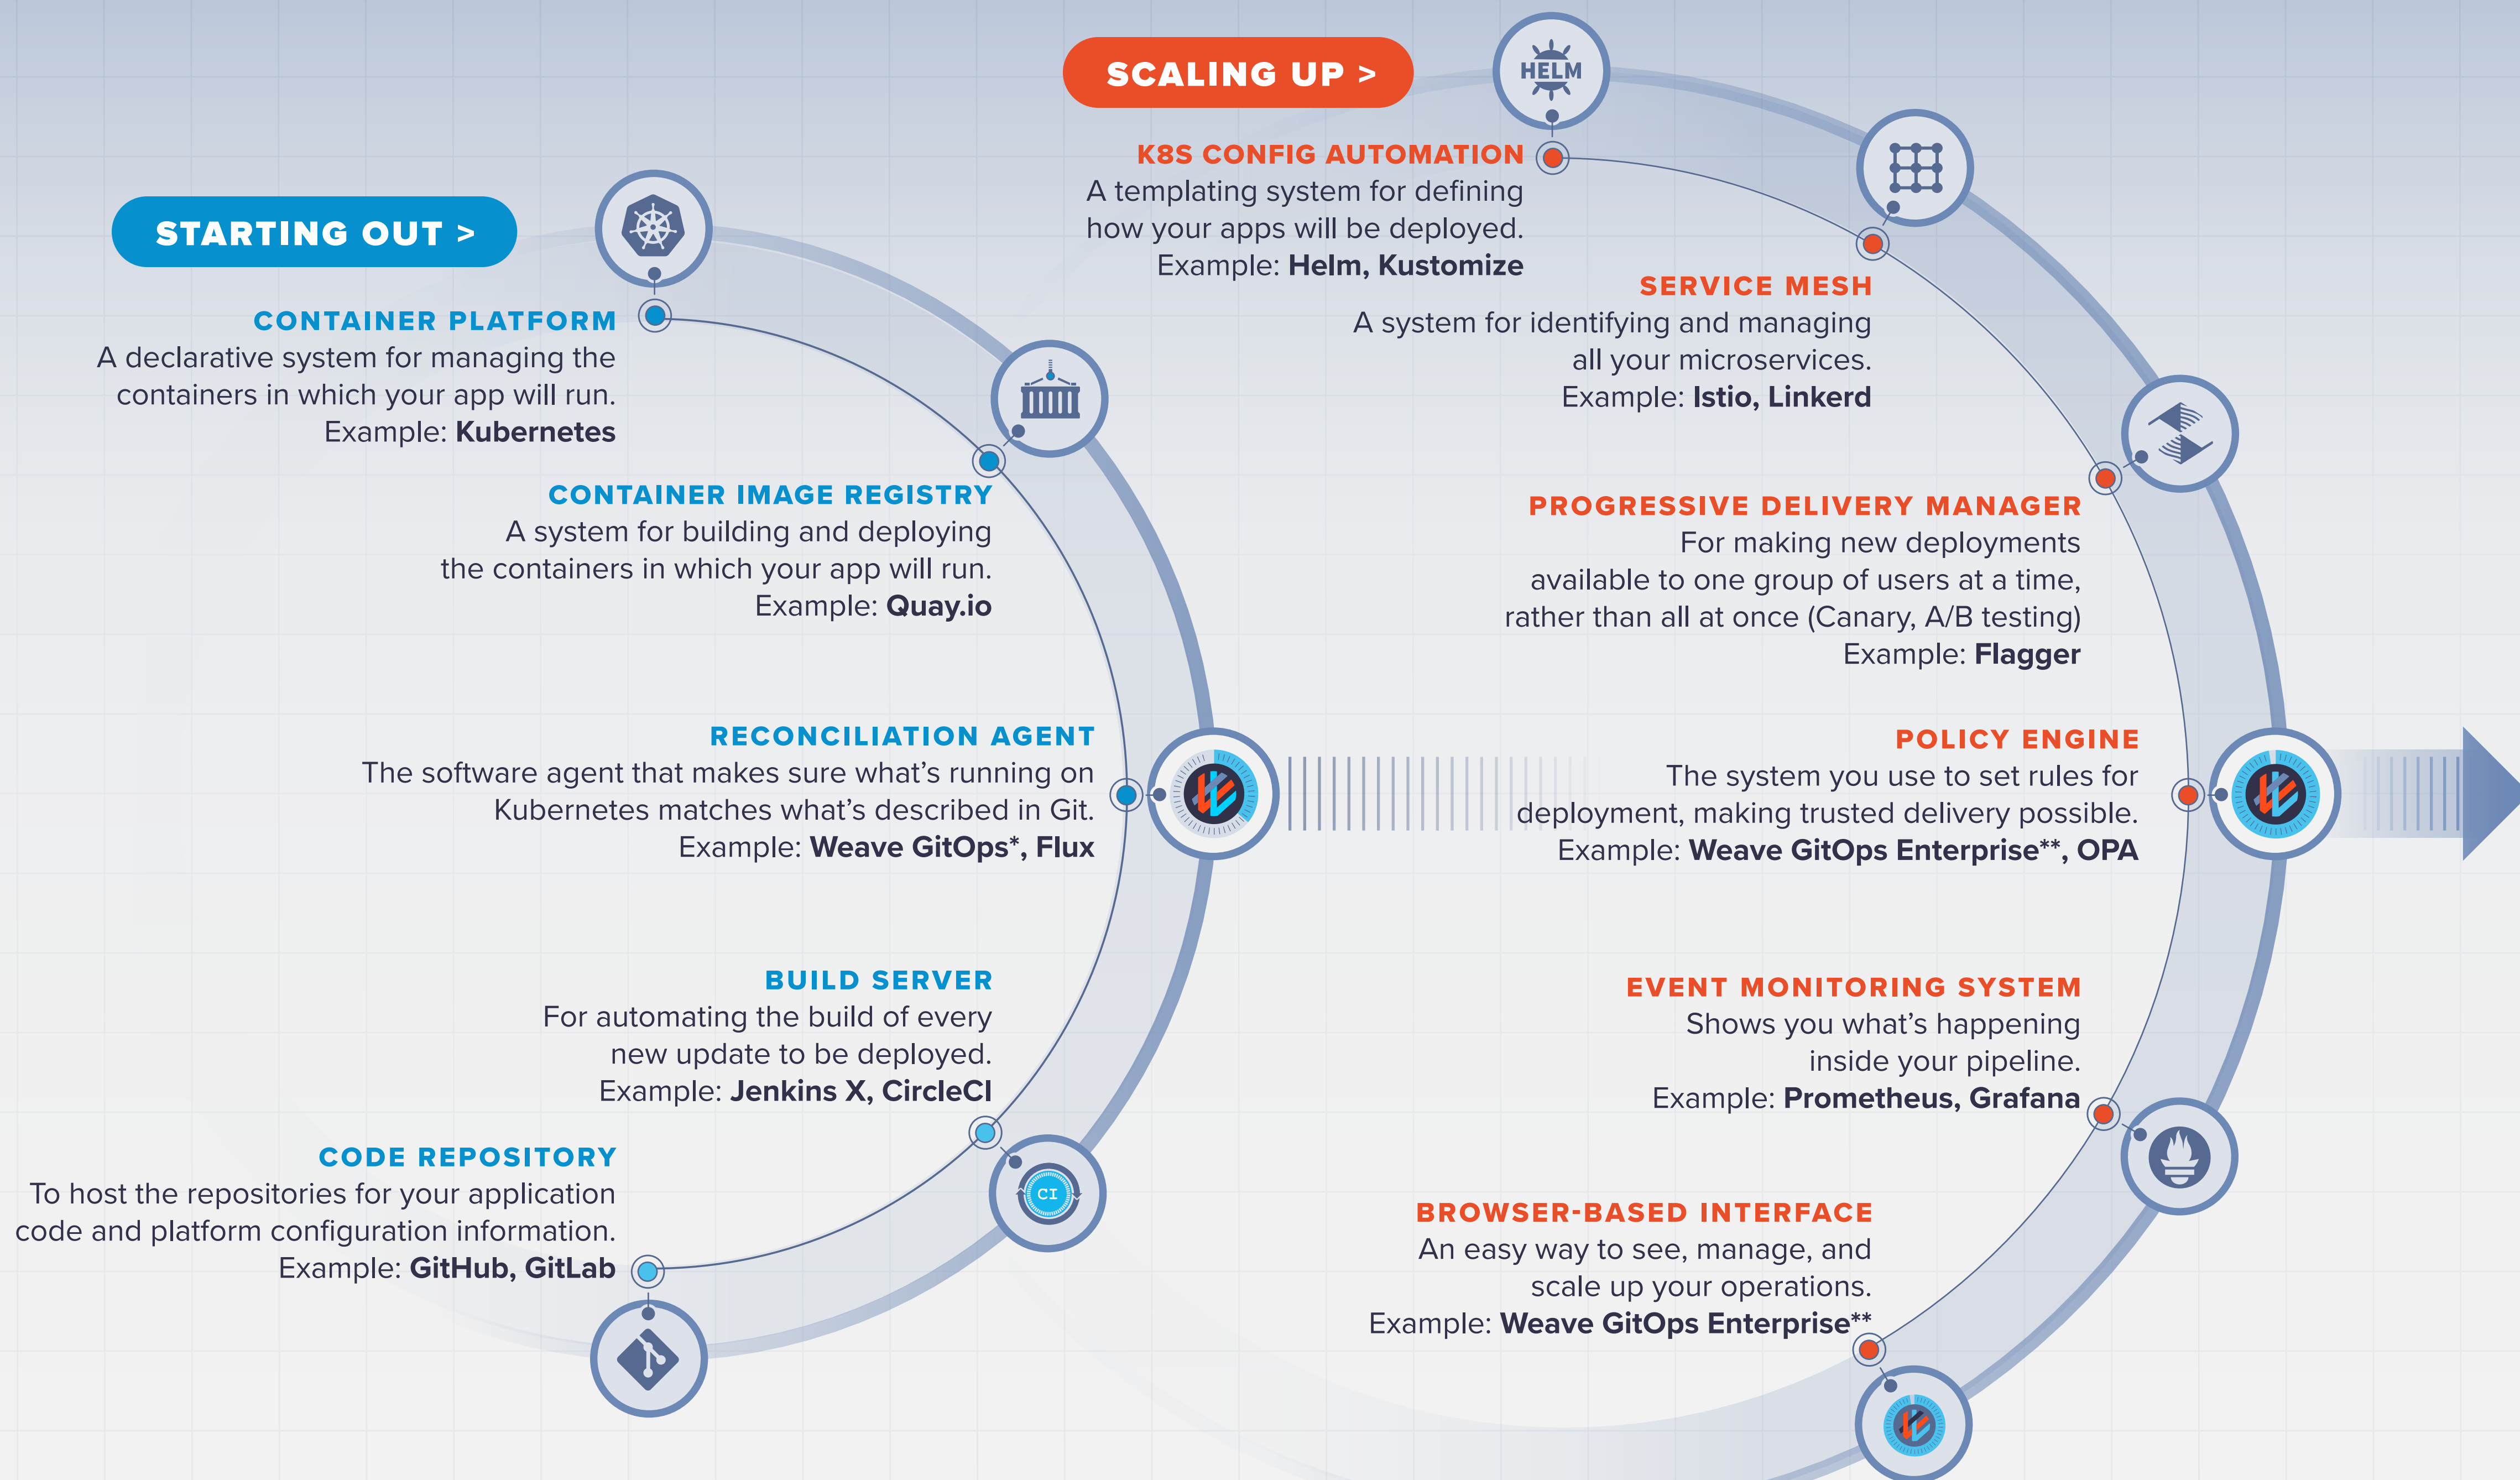

COMPONENTS OF A GITOPS SOFTWARE DELIVERY PIPELINE

*Weave GitOps is open-source software built on the CNCF project Flux

** Weave GitOps Enterprise is the commercial enterprise version of Weave GitOps