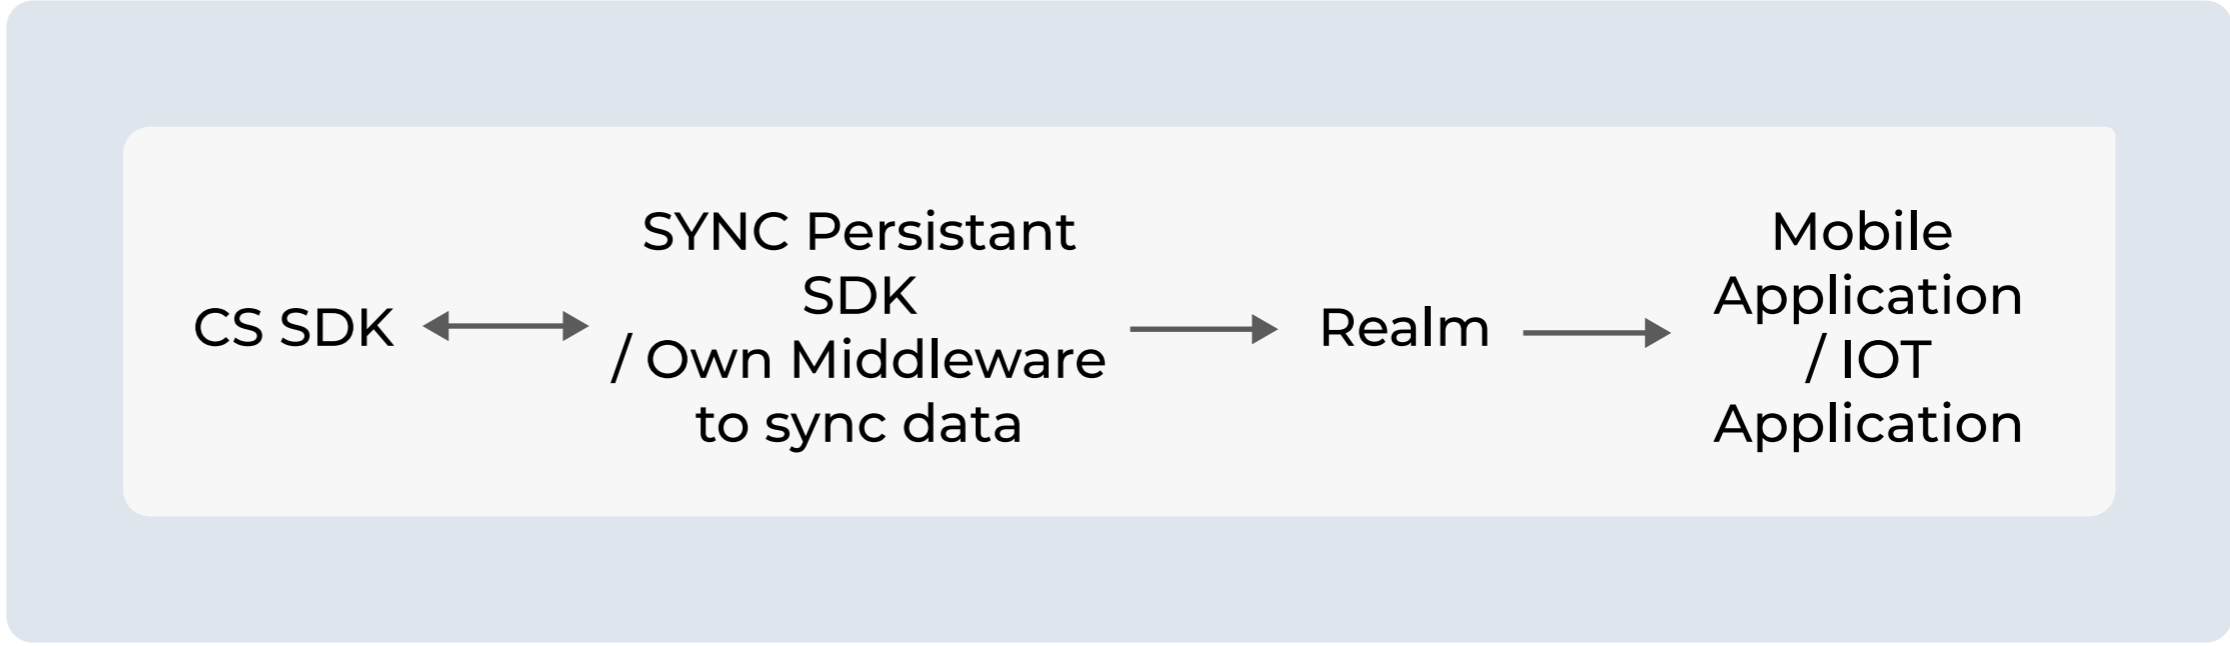

Device

CS SDK

SYNC Persistent
SDK
/ Own Middleware
to sync data

Realm

Mobile
Application
/ IOT
Application