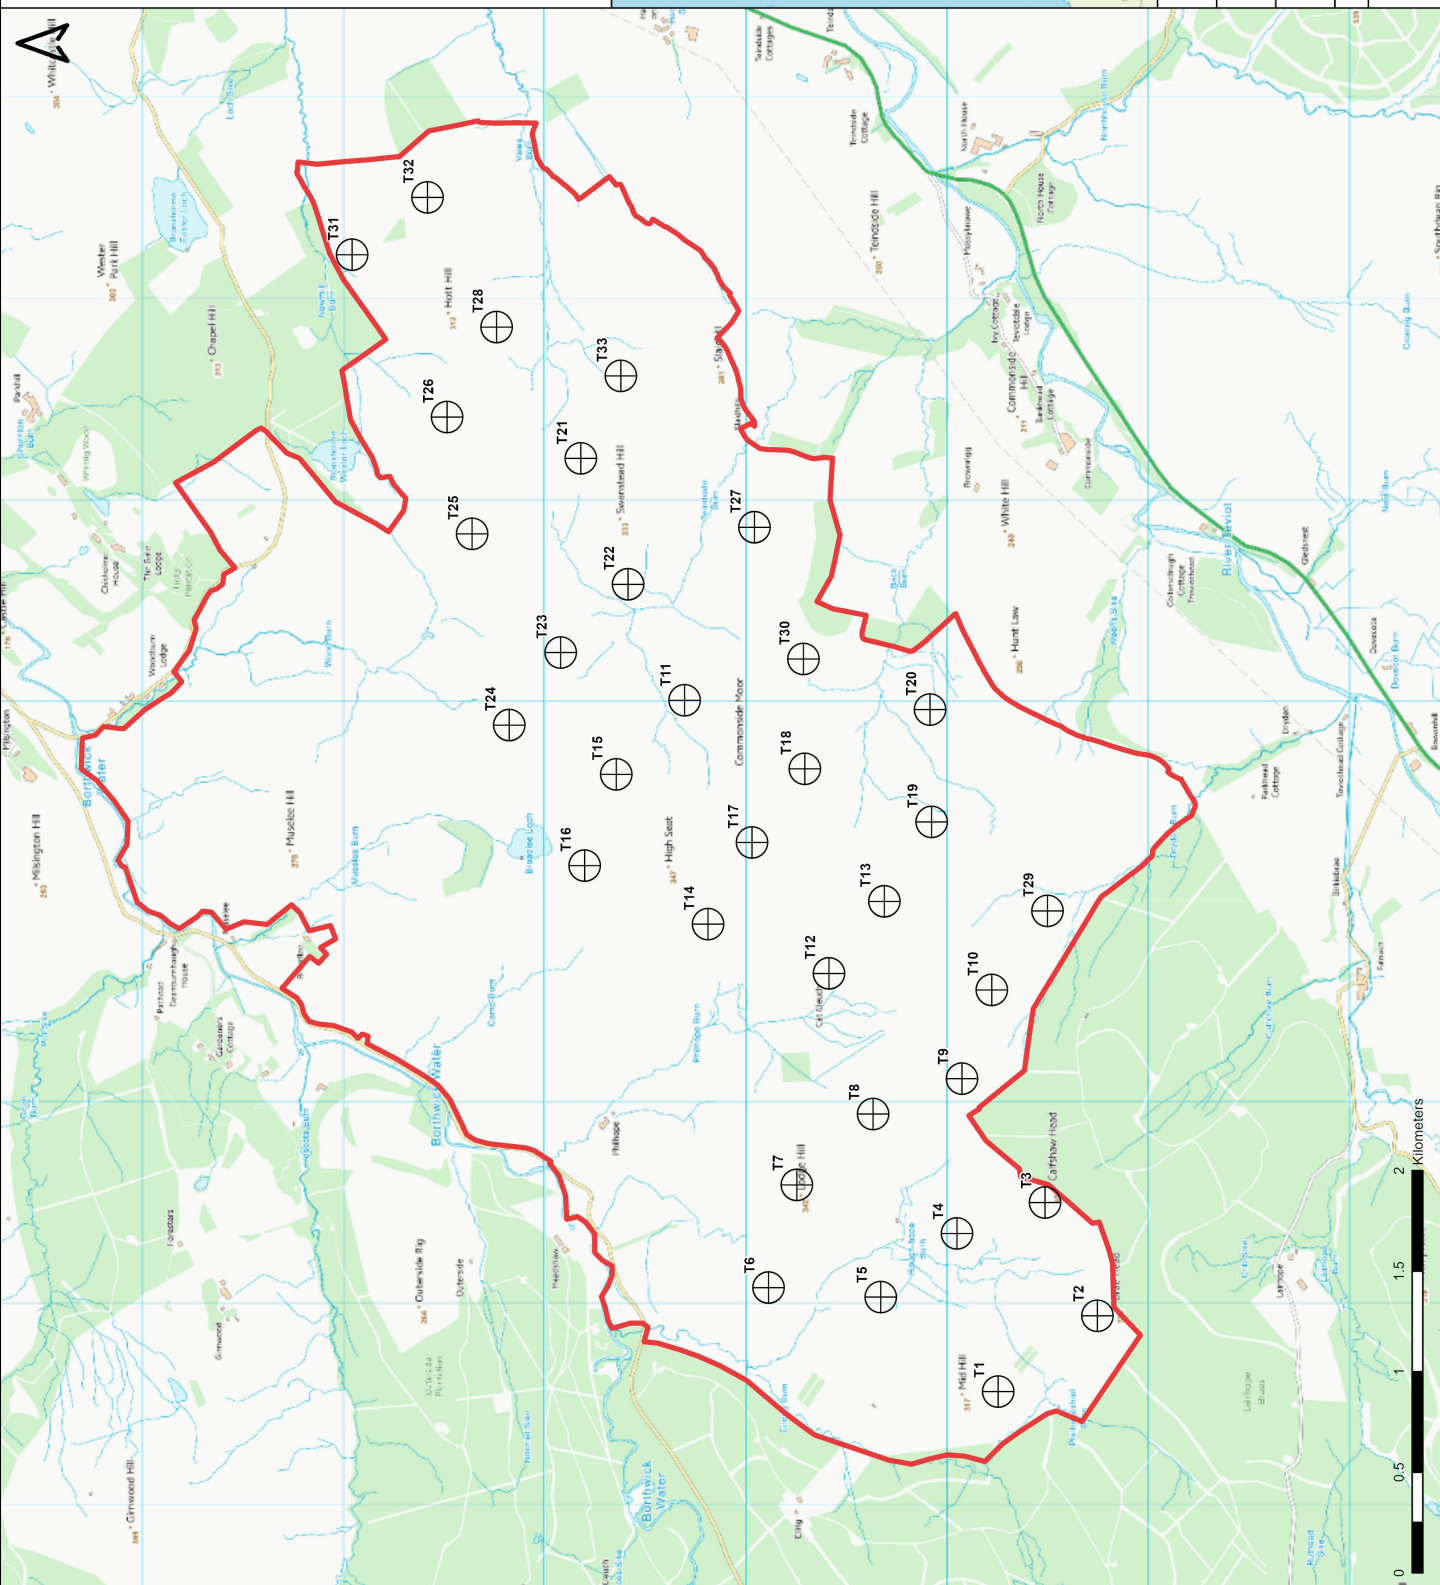

Legend

Turbine Location

Site Boundary

Project Overview

Mid Hill Wind Farm
Scottish Borders, Scotland, UK

Scale @ A3
Rev. User Community

Rev. Date
Rev. Date

Contains OS data © Crown Copyright and database right 2022. Source: Esri, Maxar, Earthstar Geographic User Community.