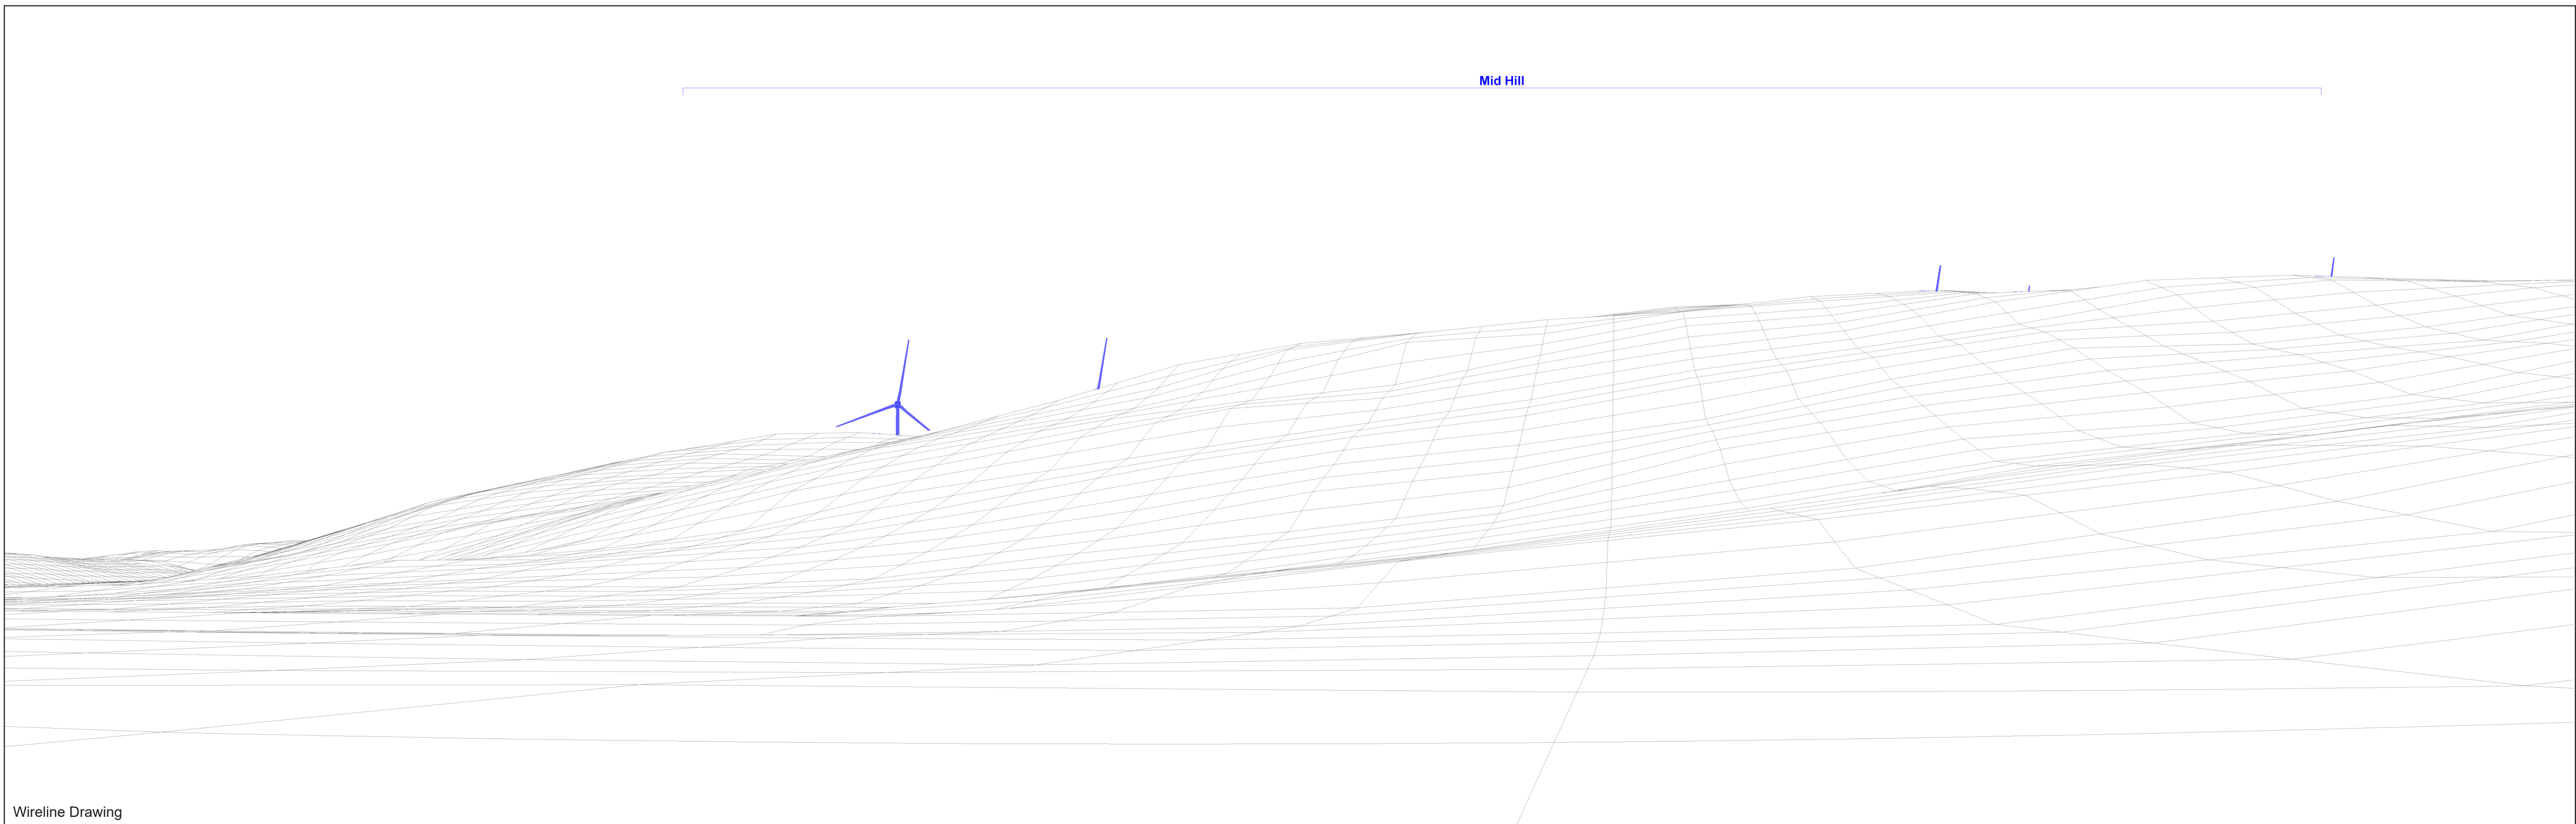

Photomontage

View flat at a comfortable arm's length

Mid Hill

Wireline Drawing

0cm 1 2 3 4 5
5cm guide for printing and viewing

↑ Proposal
↑ Existing

OS Reference: 350938 614760
Eye Level: 177m AOD
Direction of View: 245°
Distance to nearest turbine: 8.5km (TB32)

Horizontal field of view: 53.5° (cylindrical projection)
Focal Length: 50mm
Paper Size: 841 x 297 mm
Correct printed image size: 820 x 260mm

Camera: NIKON D610
Lens: 50mm
Camera Height: 1.5m AGL
Date and Time: 24/06/2024 09:06

Wireline Drawing

Photomontage

View flat at a comfortable arm's length

Wireline Drawing