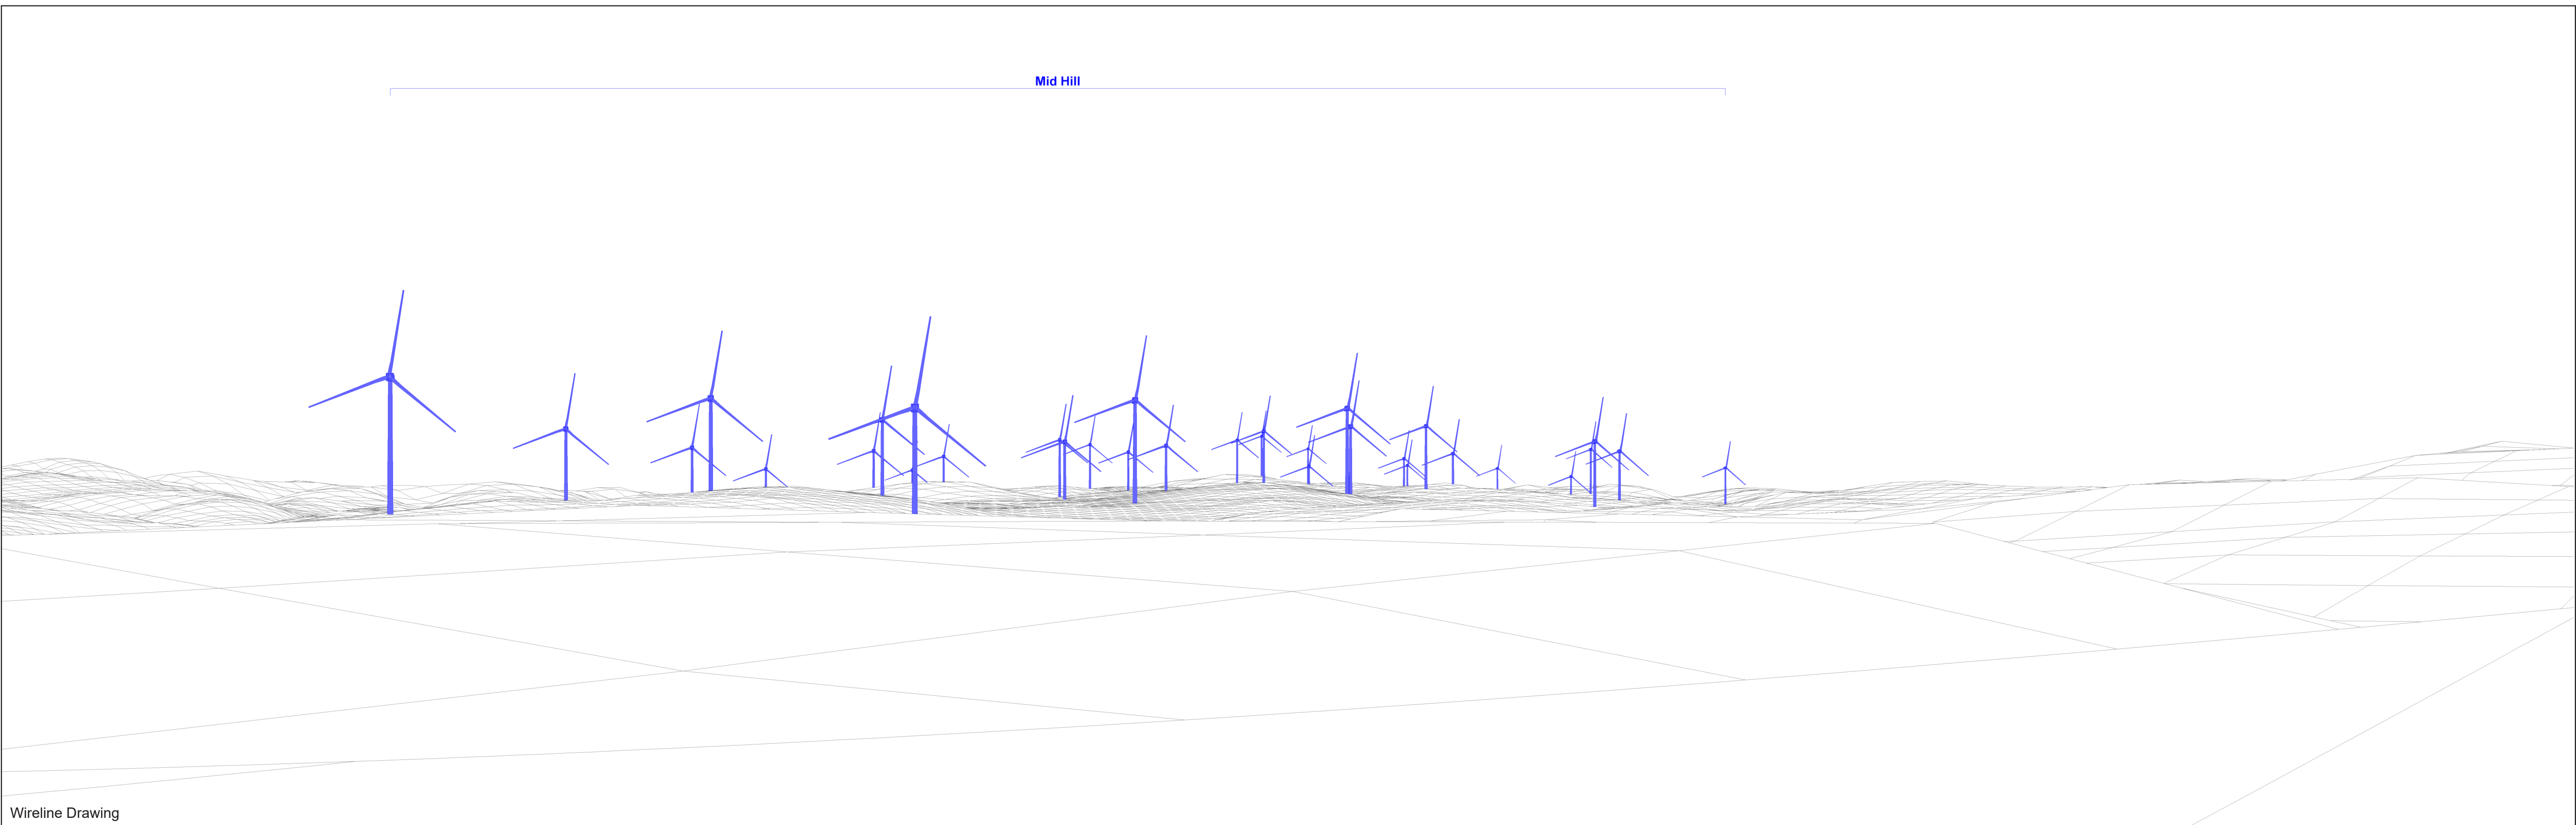

Photomontage

View flat at a comfortable arm's length

Mid Hill

Wireline Drawing

0cm 1 2 3 4 5
5cm guide for printing and viewing

↑ Proposal
↑ Existing

OS Reference: 350938 614760
Eye Level: 177m AOD
Direction of View: 245°
Distance to nearest turbine: 8.5km (TB32)

Horizontal field of view: 53.5° (cylindrical projection)
Focal Length: 50mm
Paper Size: 841 x 297 mm
Correct printed image size: 820 x 260mm

Camera: NIKON D610
Lens: 50mm
Camera Height: 1.5m AGL
Date and Time: 24/06/2024 09:06

Wireline Drawing

Photomontage

View flat at a comfortable arm's length

Wireline Drawing