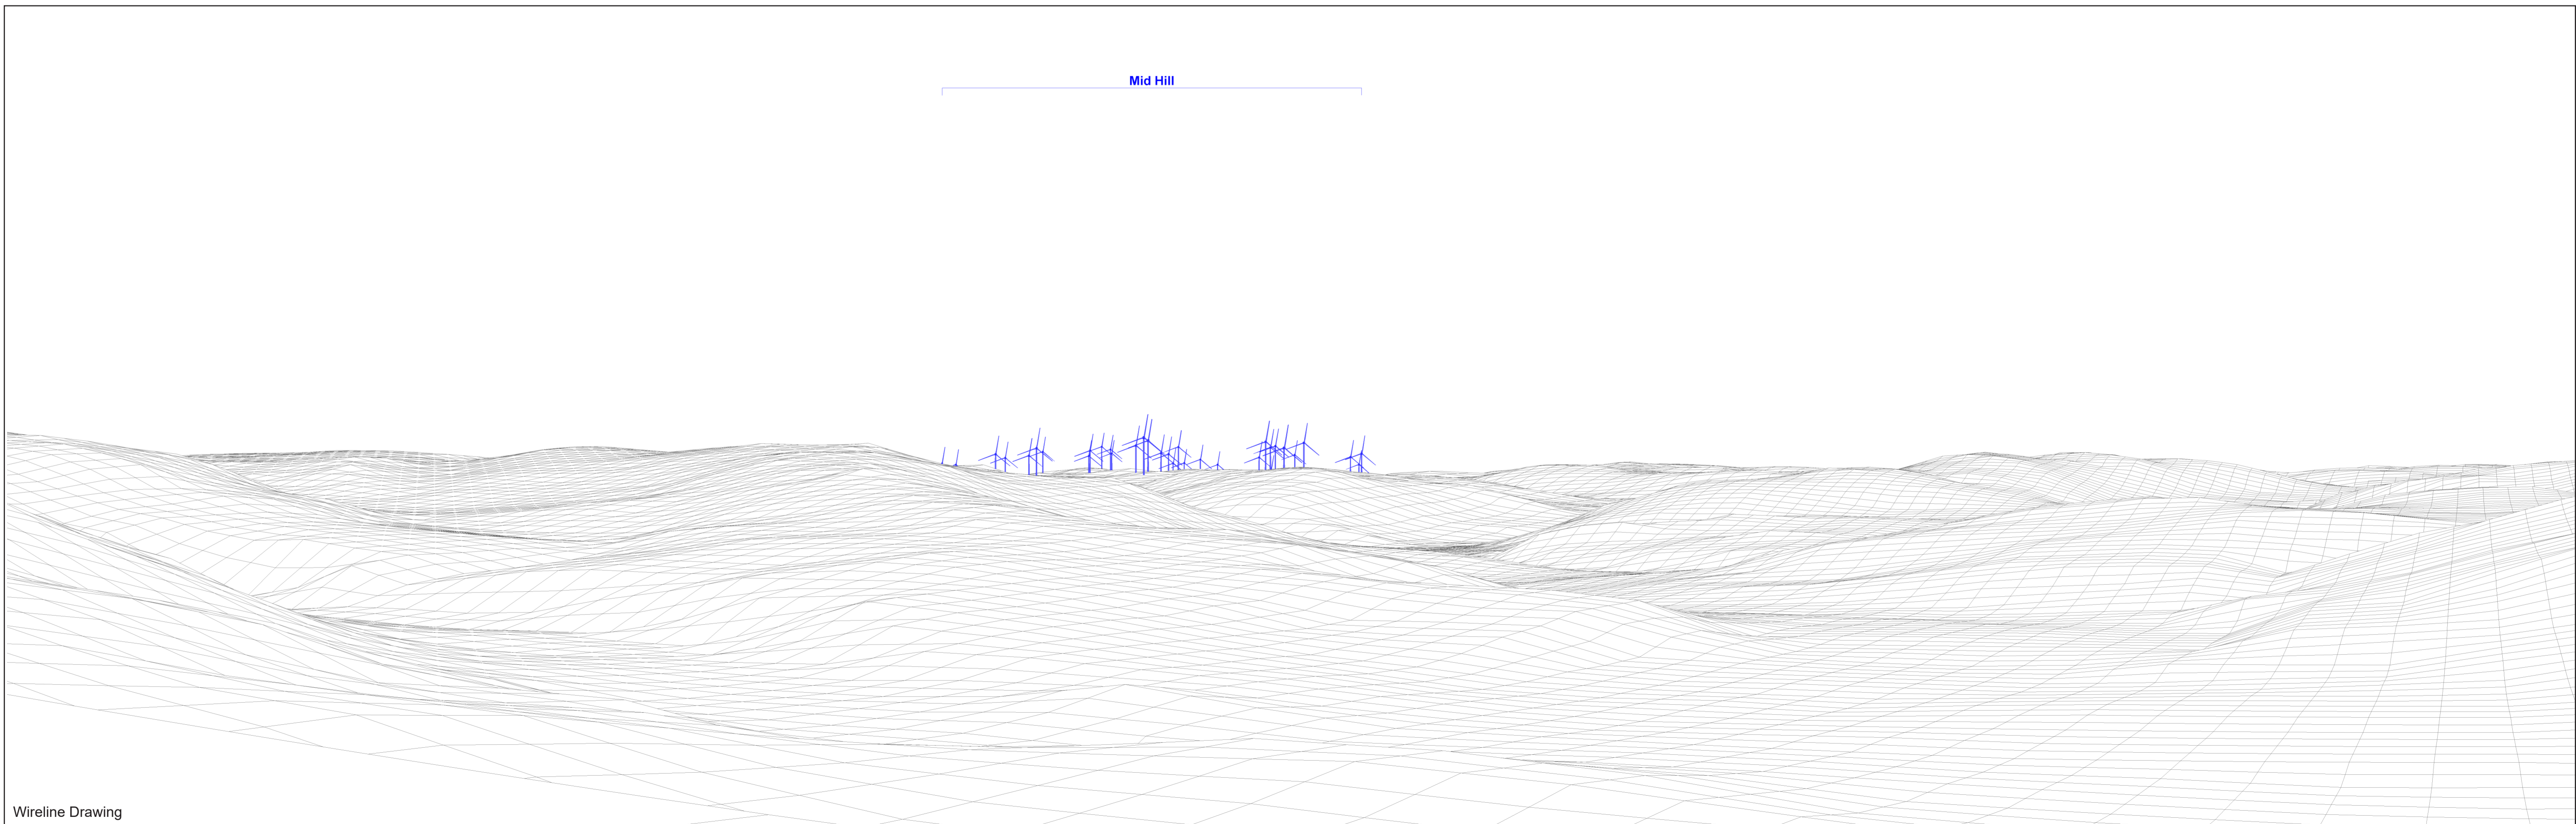

Photomontage

View flat at a comfortable arm's length

Mid Hill

Wireline Drawing

0cm 1 2 3 4 5
5cm guide for printing and viewing

↑ Proposal
↑ Existing

OS Reference: 350938 614760
Eye Level: 177m AOD
Direction of View: 245°
Distance to nearest turbine: 8.5km (TB32)

Horizontal field of view: 53.5° (cylindrical projection)
Focal Length: 50mm
Paper Size: 841 x 297 mm
Correct printed image size: 820 x 260mm

Camera: NIKON D610
Lens: 50mm
Camera Height: 1.5m AGL
Date and Time: 24/06/2024 09:06

Wireline Drawing

Photomontage

View flat at a comfortable arm's length

Wireline Drawing