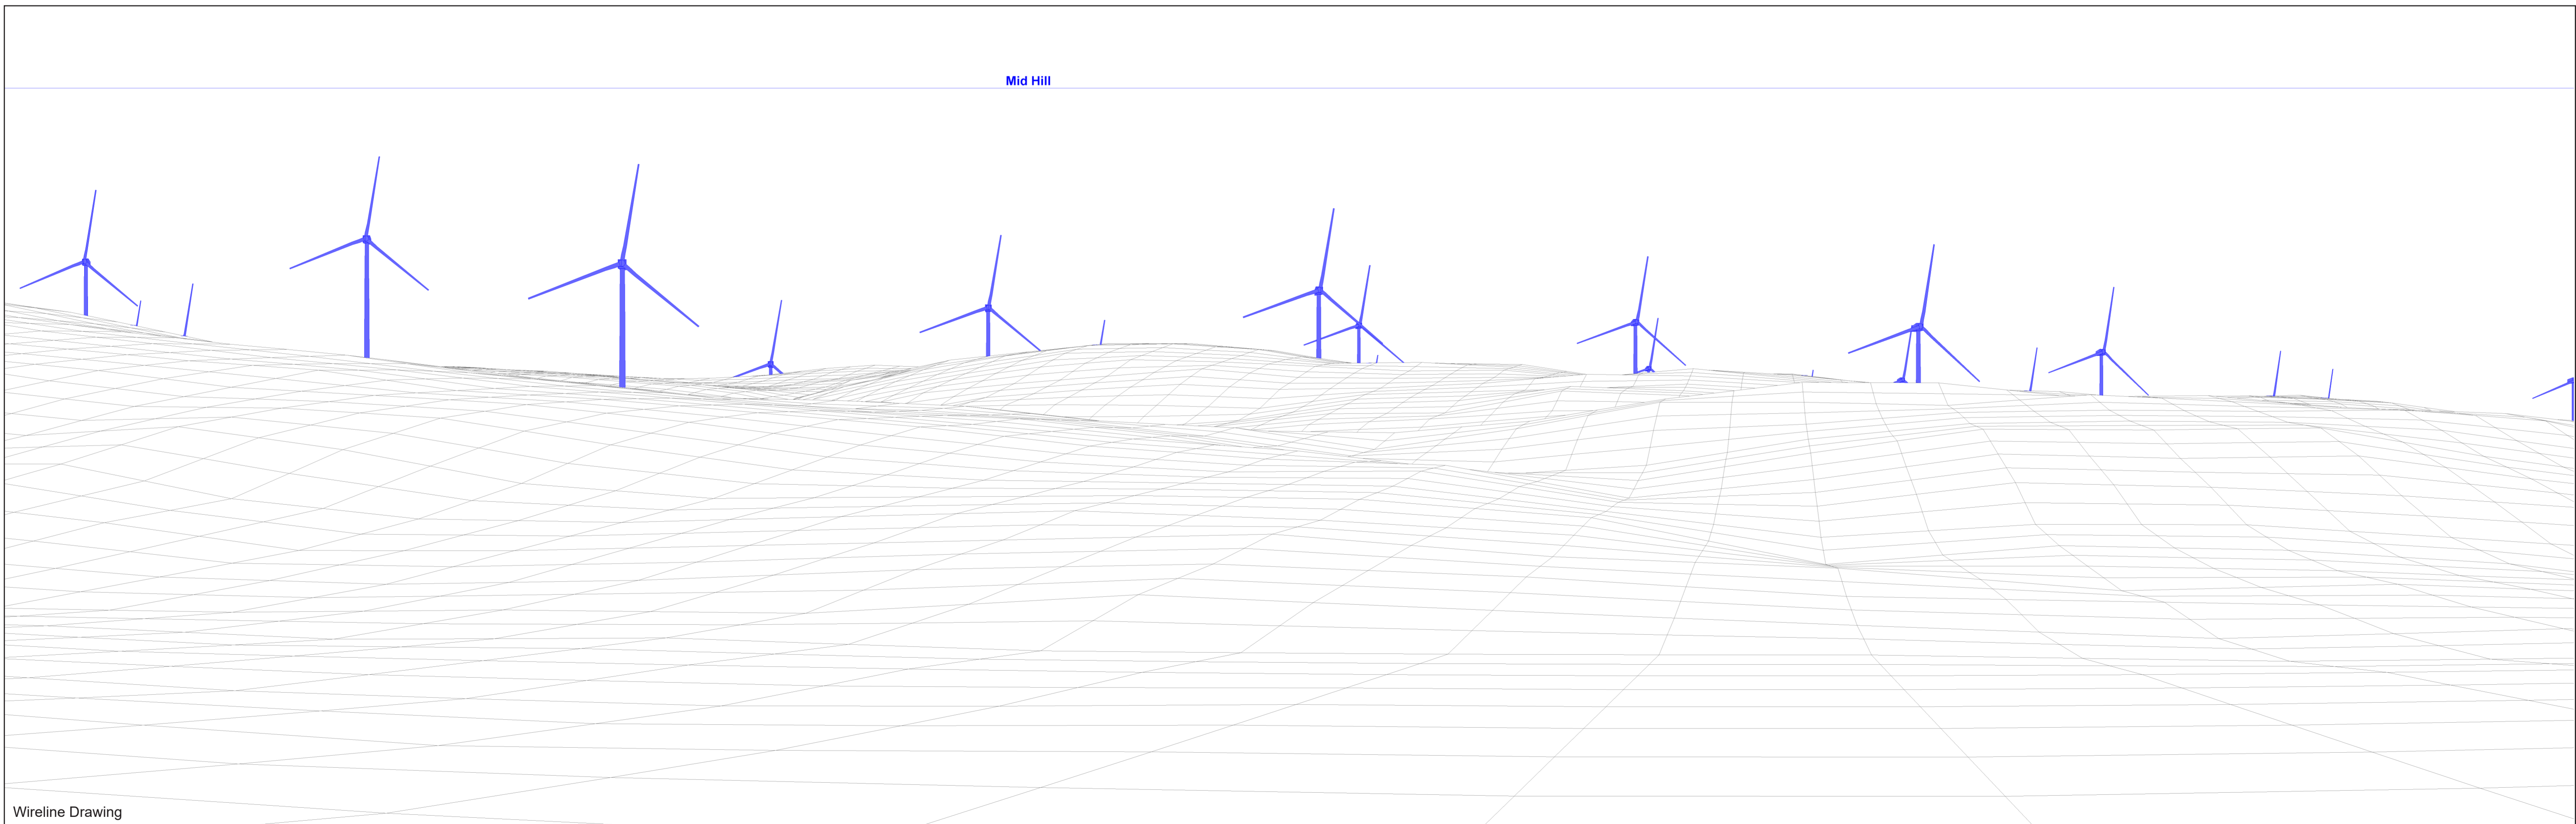

Photomontage

View flat at a comfortable arm's length

Mid Hill

Wireline Drawing

0cm 1 2 3 4 5
5cm guide for printing and viewing

↑ Proposal
↑ Existing

OS Reference: 350938 614760
Eye Level: 177m AOD
Direction of View: 245°
Distance to nearest turbine: 8.5km (TB32)

Horizontal field of view: 53.5° (cylindrical projection)
Focal Length: 50mm
Paper Size: 841 x 297 mm
Correct printed image size: 820 x 260mm

Camera: NIKON D610
Lens: 50mm
Camera Height: 1.5m AGL
Date and Time: 24/06/2024 09:06

Wireline Drawing

Photomontage

View flat at a comfortable arm's length

Wireline Drawing