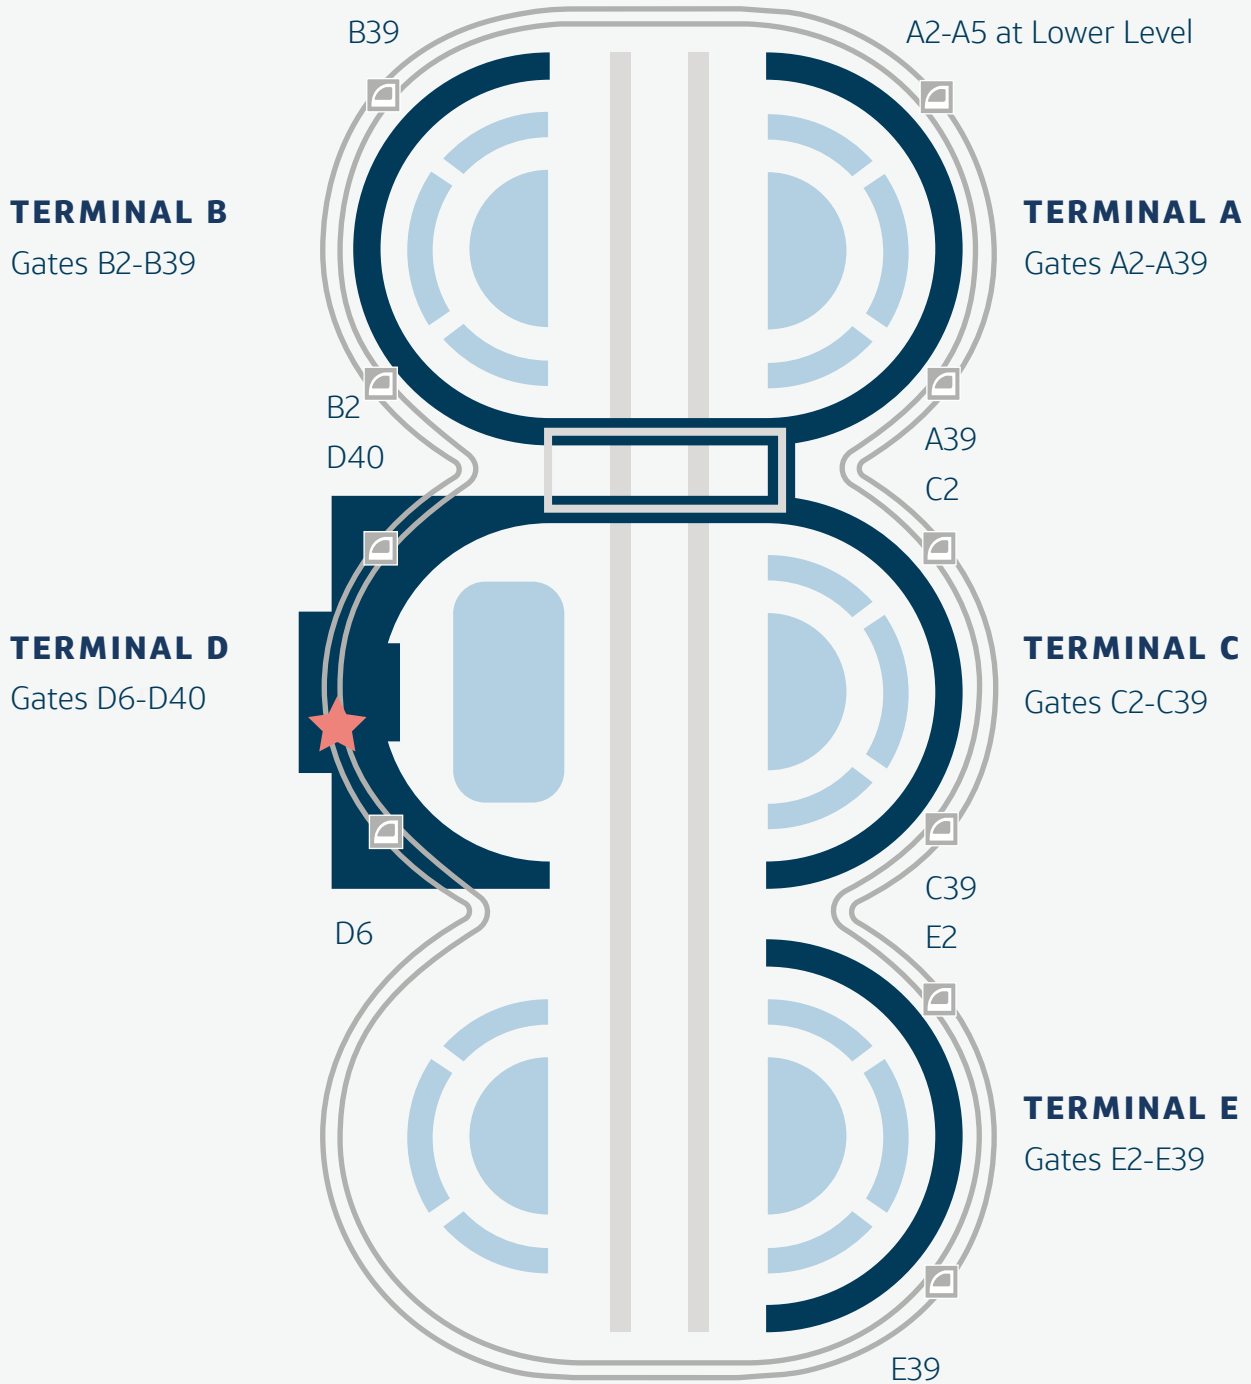

Dallas/Fort Worth International Airport Map

-  Skylink to Terminals
-  **Capital One Lounge**
*LOCATED BY GATE D22
-  Parking

CAPITAL ONE LOUNGE at DFW

≡ Skylink to Terminals

Capital One Lounge

***LOCATED BY GATE D22**

CAPITAL ONE LOUNGE at Dallas/Fort Worth International Airport

-  **Capital One Lounge**
*LOCATED BY GATE D22
-  Skylink to Terminals
-  Parking