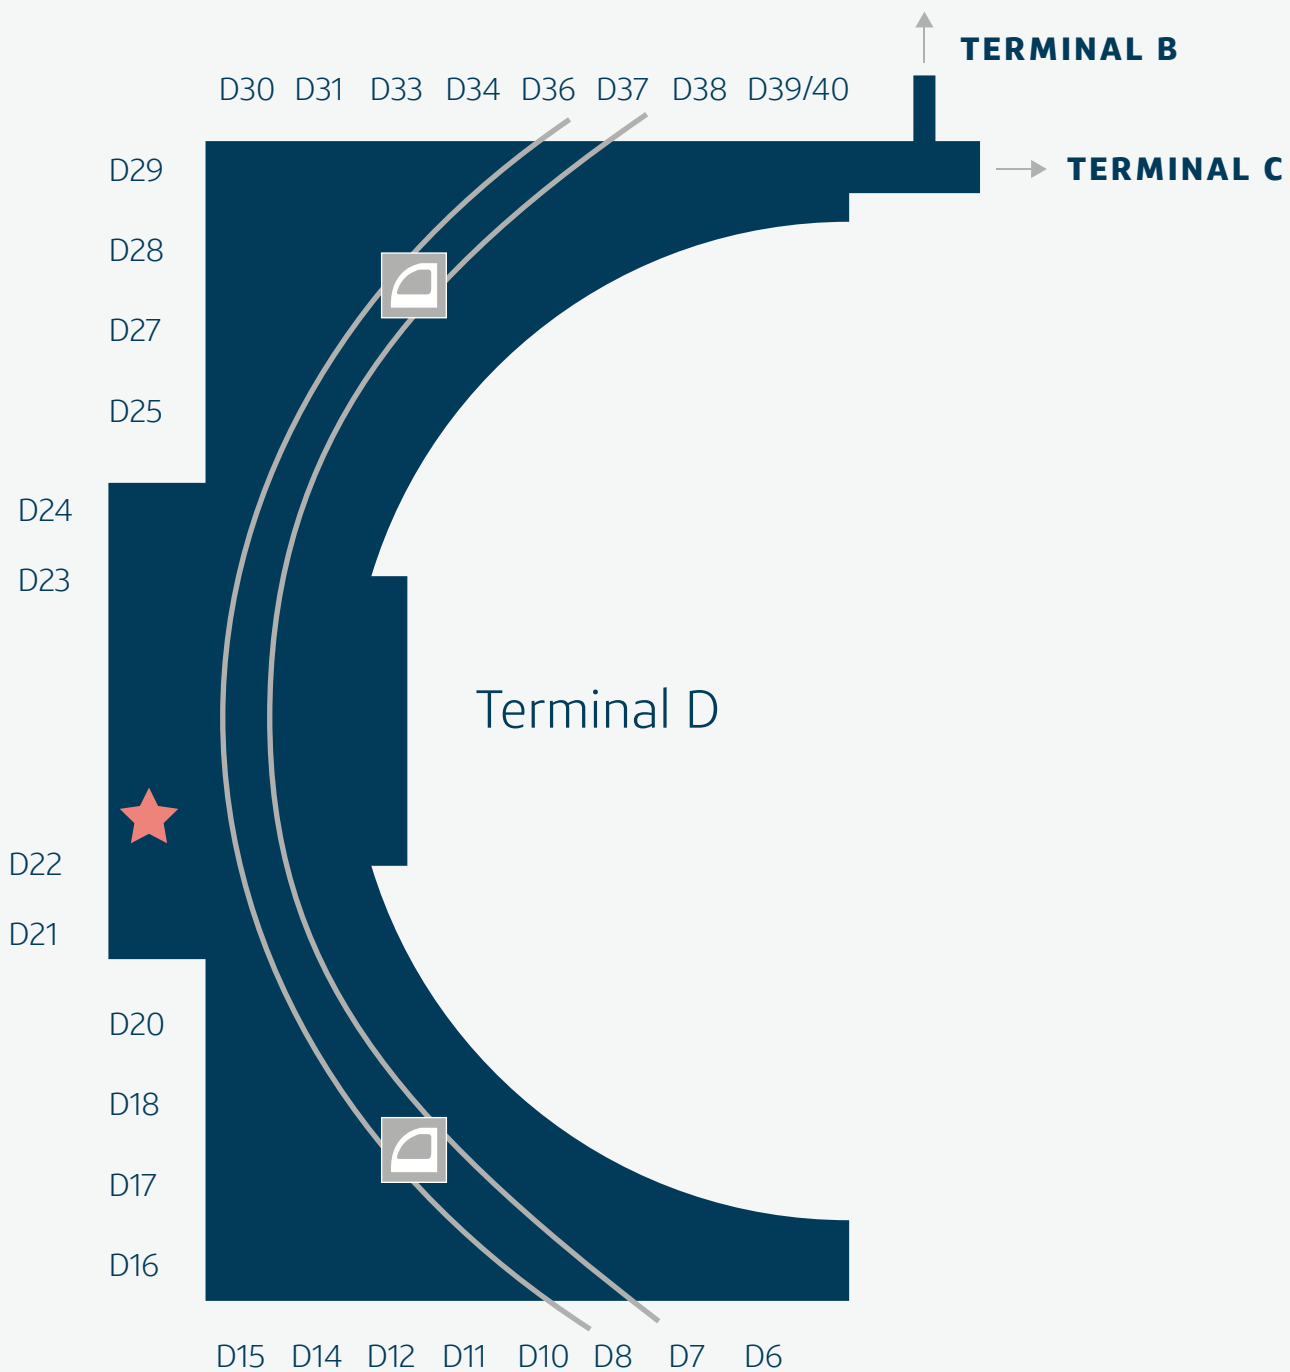

Dallas/Fort Worth International Airport Map

-  Skylink to Terminals
-  **Capital One Lounge**
*LOCATED BY GATE D22
-  Parking

CAPITAL ONE LOUNGE at DFW

≡ Skylink to Terminals

Capital One Lounge

***LOCATED BY GATE D22**

CAPITAL ONE LOUNGE at Dallas/Fort Worth International Airport

-  **Capital One Lounge**
*LOCATED BY GATE D22
-  Skylink to Terminals
-  Parking