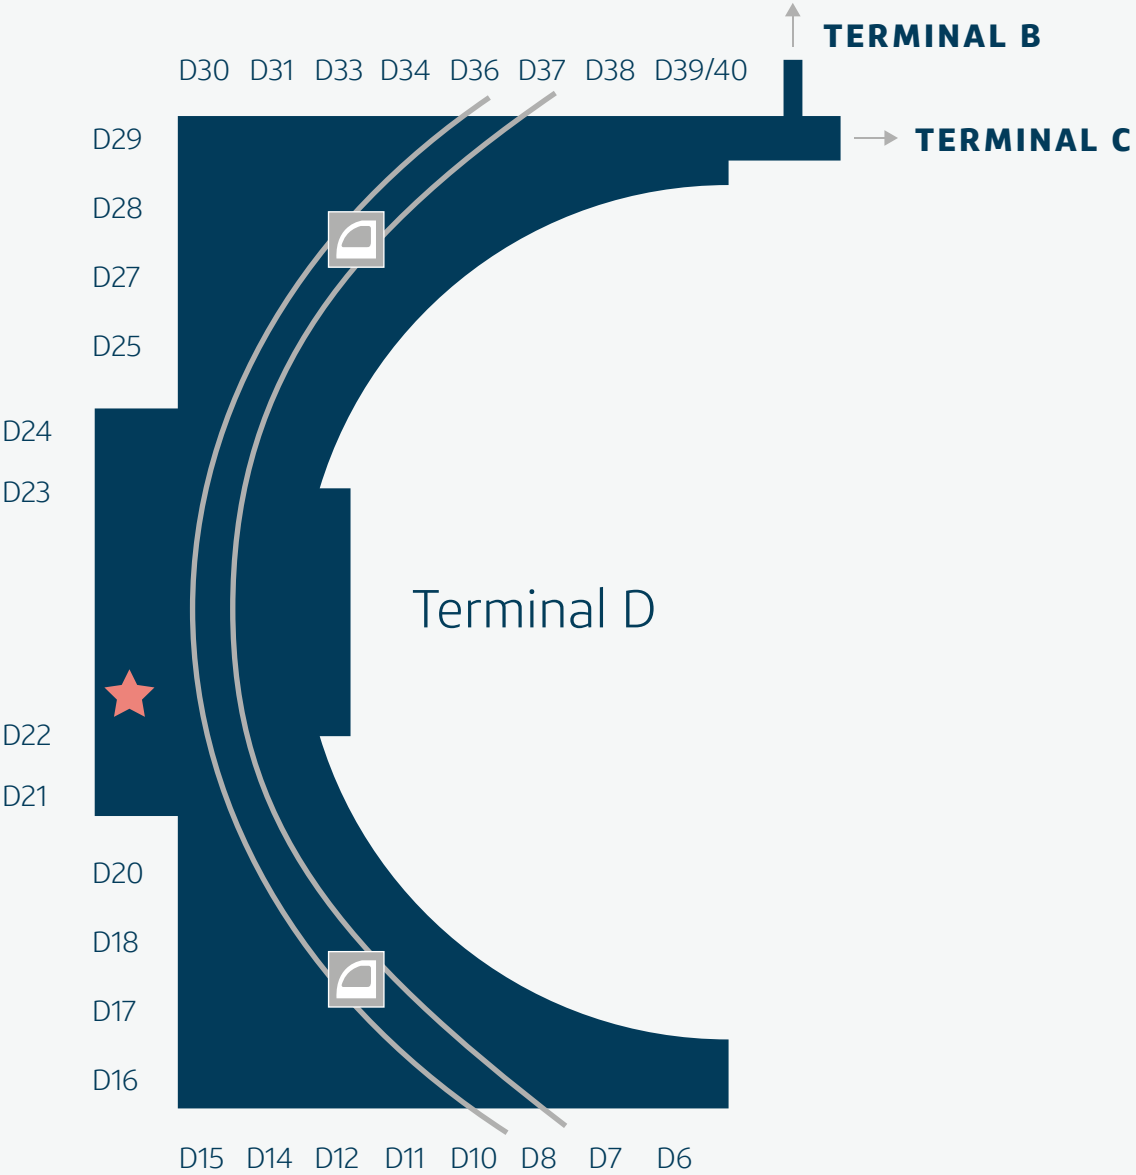

Dallas/Fort Worth International Airport Map

-  Skylink to Terminals
-  **Capital One Lounge**
*LOCATED BY GATE D22
-  Parking

CAPITAL ONE LOUNGE at DFW

≡ Skylink to Terminals

Capital One Lounge

***LOCATED BY GATE D22**

CAPITAL ONE LOUNGE at Dallas/Fort Worth International Airport

-  **Capital One Lounge**
*LOCATED BY GATE D22
-  Skylink to Terminals
-  Parking