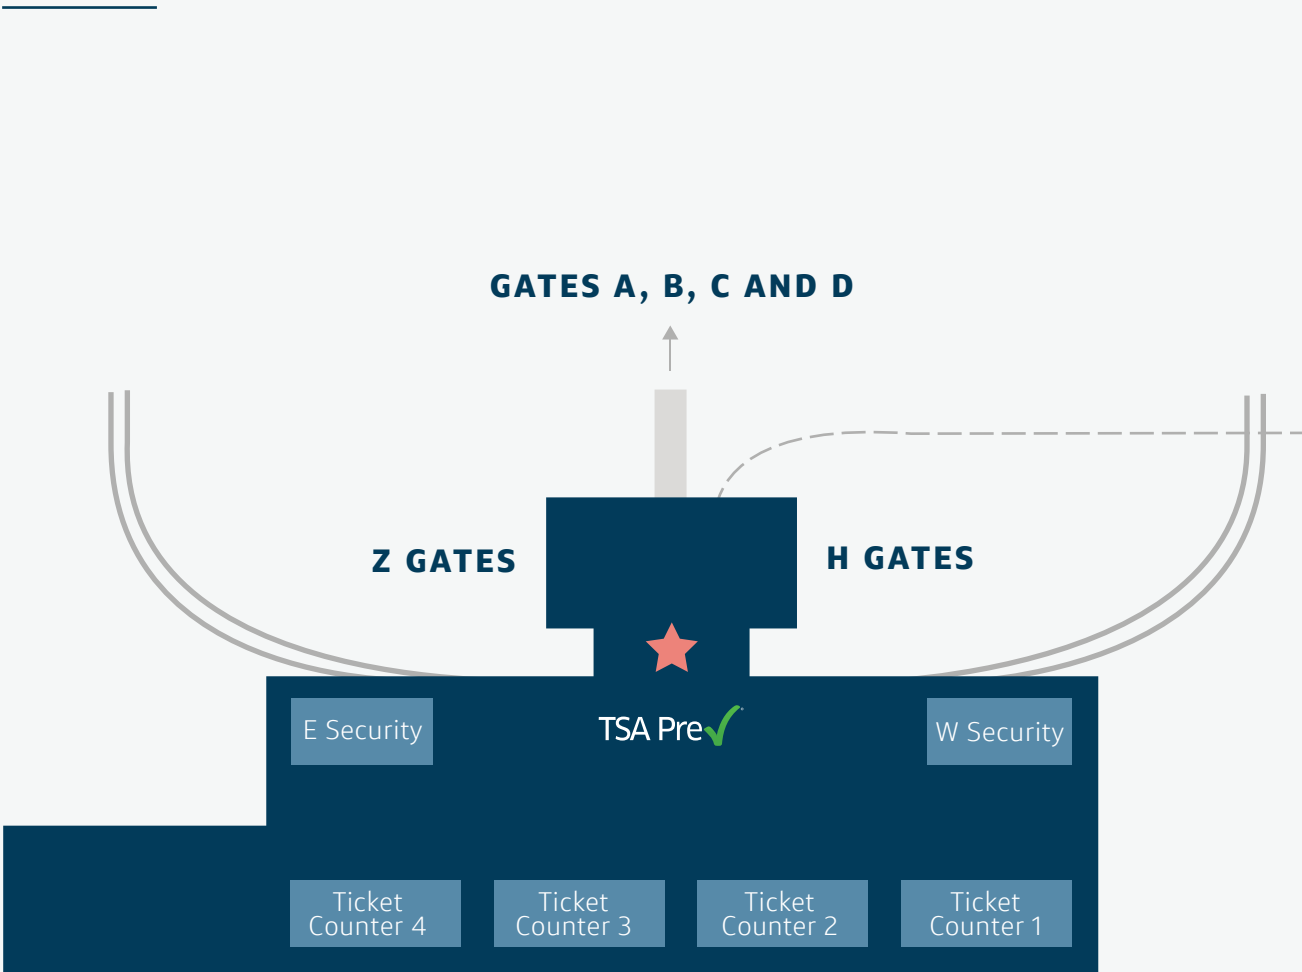

Washington Dulles International Airport Map

-  AeroTrain
-  Shuttle to D Gates
-  Pedestrian Walkway
-  Parking

 **Capital One Lounge**
*LOCATED IN THE MAIN TERMINAL,
DIRECTLY AFTER TSA PRECHECK ON
THE DEPARTURES LEVEL.

CAPITAL ONE LOUNGE at IAD

- ≡ AeroTrain
- - Shuttle to D Gates
- Pedestrian Walkway

Capital One Lounge

*LOCATED IN THE MAIN TERMINAL,
DIRECTLY AFTER TSA PRECHECK ON
THE DEPARTURES LEVEL.

Main Terminal

CAPITAL ONE LOUNGE at Washington Dulles International Airport

Main Terminal

★ Capital One Lounge
 *LOCATED IN THE MAIN TERMINAL,
 DIRECTLY AFTER TSA PRECHECK ON
 THE DEPARTURES LEVEL.

- == AeroTrain
- Shuttle to D Gates
- ▬ Pedestrian Walkway
- Parking