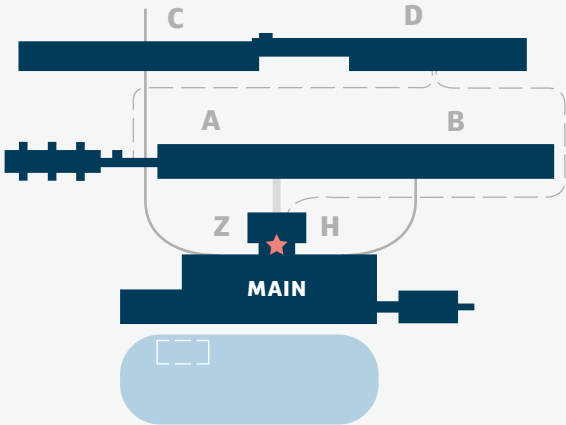

Washington Dulles International Airport Map

-  AeroTrain
-  Shuttle to D Gates
-  Pedestrian Walkway
-  Parking

 **Capital One Lounge**
*LOCATED IN THE MAIN TERMINAL,
DIRECTLY AFTER TSA PRECHECK ON
THE DEPARTURES LEVEL.

CAPITAL ONE LOUNGE at IAD

- ≡ AeroTrain
- - Shuttle to D Gates
- Pedestrian Walkway

Capital One Lounge

*LOCATED IN THE MAIN TERMINAL,
DIRECTLY AFTER TSA PRECHECK ON
THE DEPARTURES LEVEL.

Main Terminal

CAPITAL ONE LOUNGE at Washington Dulles International Airport

Main Terminal

★ Capital One Lounge
 *LOCATED IN THE MAIN TERMINAL,
 DIRECTLY AFTER TSA PRECHECK ON
 THE DEPARTURES LEVEL.

- == AeroTrain
- Shuttle to D Gates
- ▬ Pedestrian Walkway
- Parking