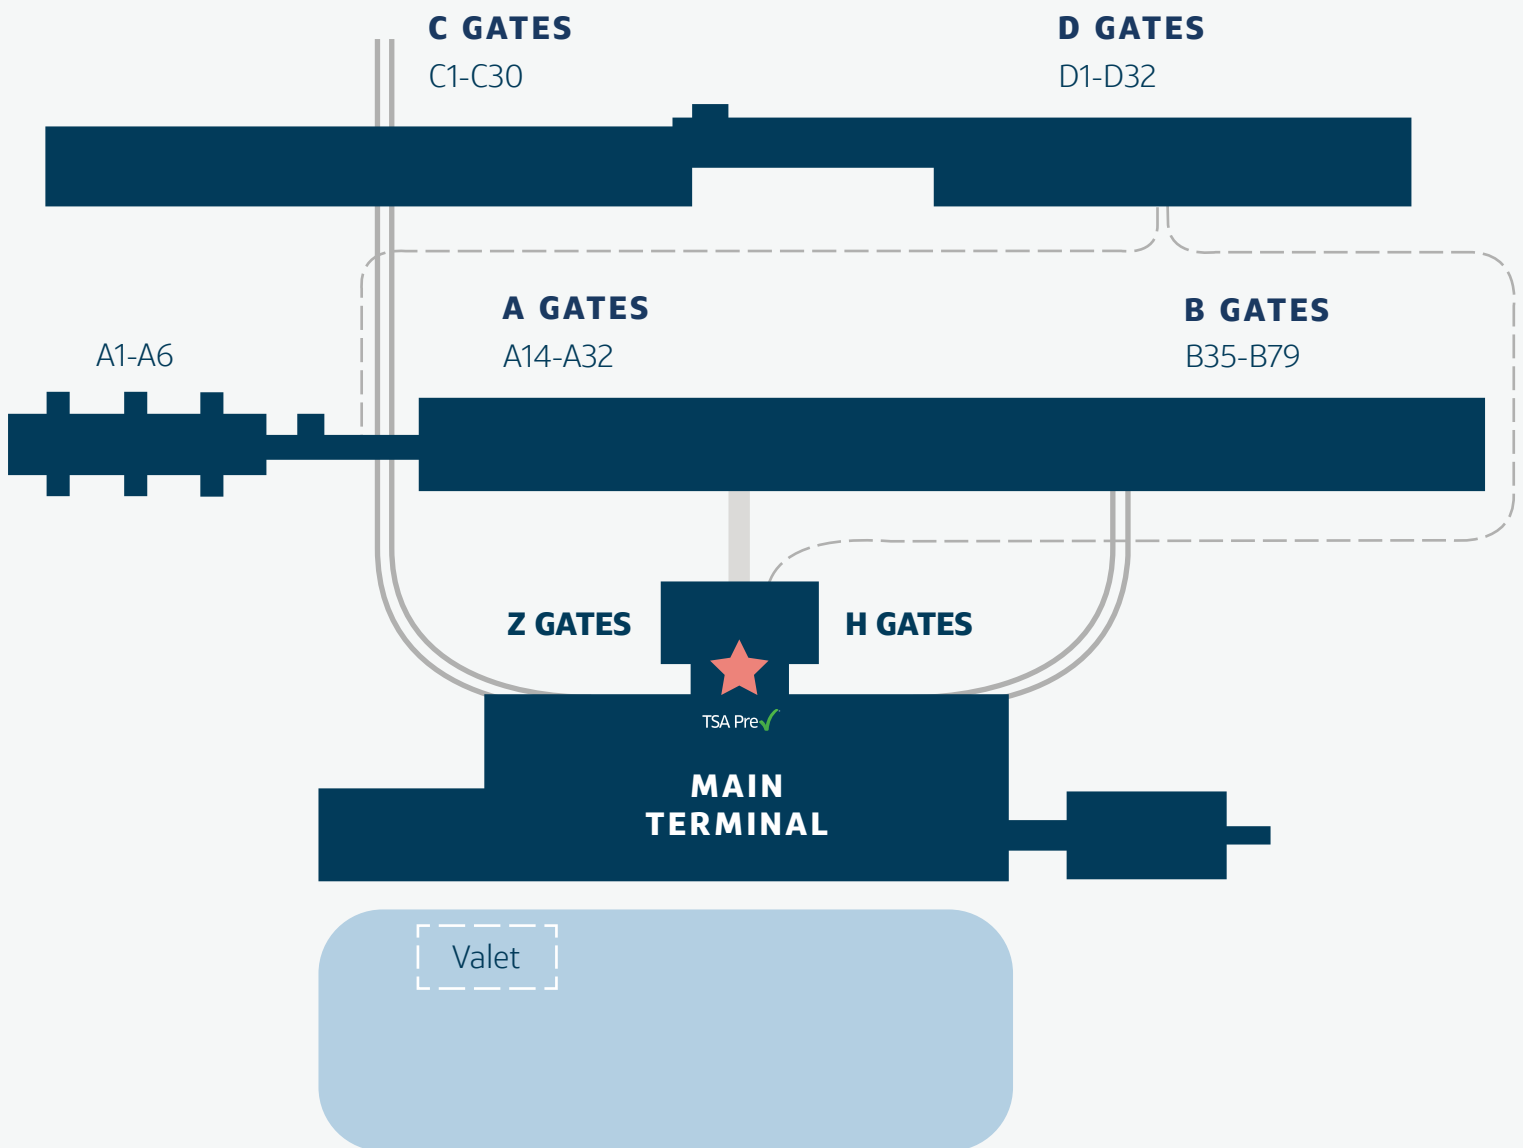

Washington Dulles International Airport Map

-  AeroTrain
-  Shuttle to D Gates
-  Pedestrian Walkway
-  Parking

 **Capital One Lounge**
*LOCATED IN THE MAIN TERMINAL,
DIRECTLY AFTER TSA PRECHECK ON
THE DEPARTURES LEVEL.

CAPITAL ONE LOUNGE at IAD

- ≡ AeroTrain
- - Shuttle to D Gates
- Pedestrian Walkway

Capital One Lounge

*LOCATED IN THE MAIN TERMINAL,
DIRECTLY AFTER TSA PRECHECK ON
THE DEPARTURES LEVEL.

Main Terminal

CAPITAL ONE LOUNGE at Washington Dulles International Airport

Main Terminal

★ Capital One Lounge
 *LOCATED IN THE MAIN TERMINAL,
 DIRECTLY AFTER TSA PRECHECK ON
 THE DEPARTURES LEVEL.

- == AeroTrain
- Shuttle to D Gates
- ▬ Pedestrian Walkway
- Parking