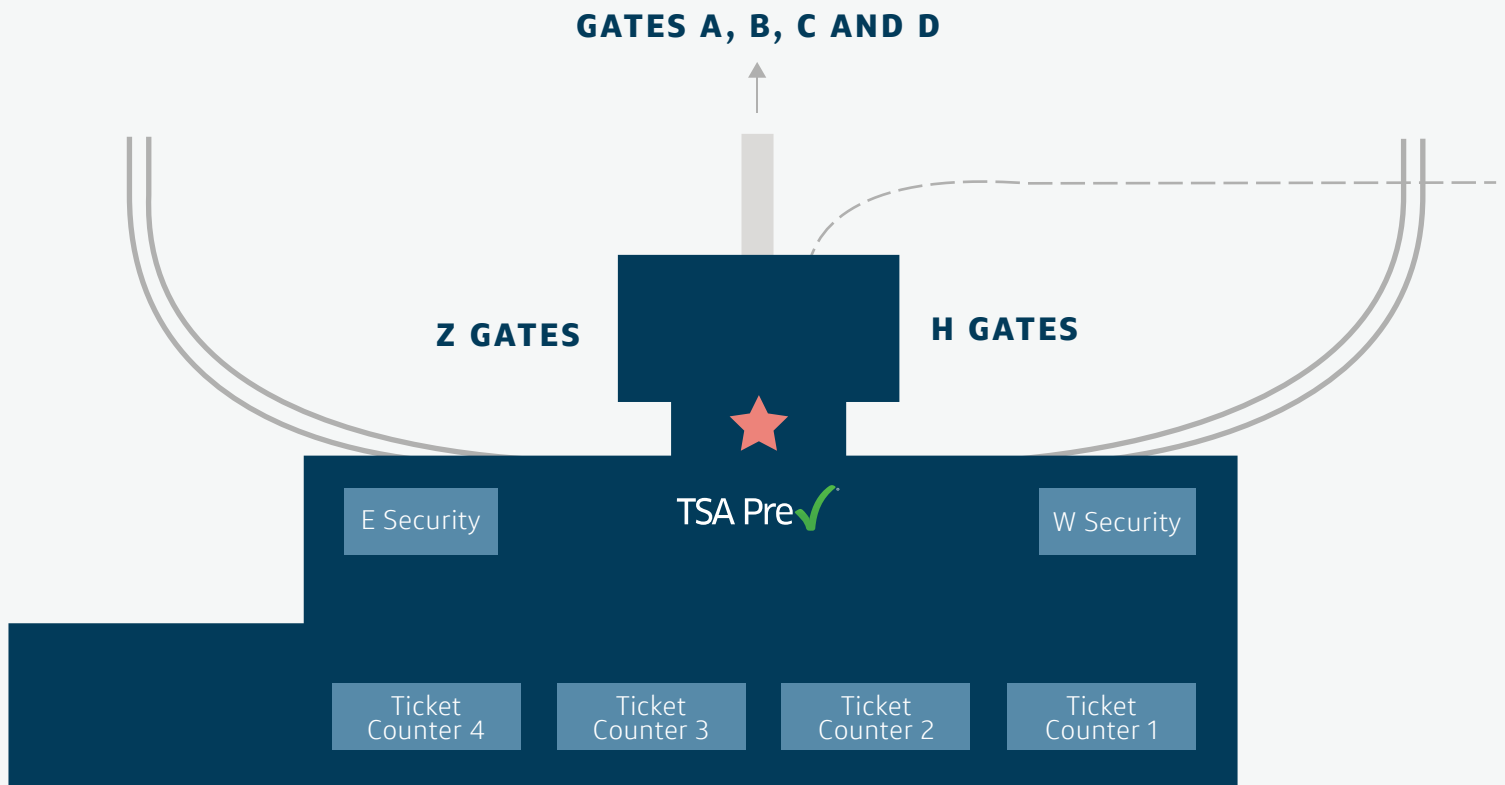

Washington Dulles International Airport Map

-  AeroTrain
-  Shuttle to D Gates
-  Pedestrian Walkway
-  Parking

 **Capital One Lounge**
*LOCATED IN THE MAIN TERMINAL,
DIRECTLY AFTER TSA PRECHECK ON
THE DEPARTURES LEVEL.

CAPITAL ONE LOUNGE at IAD

- ≡ AeroTrain
- - Shuttle to D Gates
- Pedestrian Walkway

Capital One Lounge

*LOCATED IN THE MAIN TERMINAL,
DIRECTLY AFTER TSA PRECHECK ON
THE DEPARTURES LEVEL.

Main Terminal

CAPITAL ONE LOUNGE at Washington Dulles International Airport

Main Terminal

★ Capital One Lounge
 *LOCATED IN THE MAIN TERMINAL,
 DIRECTLY AFTER TSA PRECHECK ON
 THE DEPARTURES LEVEL.

- == AeroTrain
- Shuttle to D Gates
- ▬ Pedestrian Walkway
- Parking