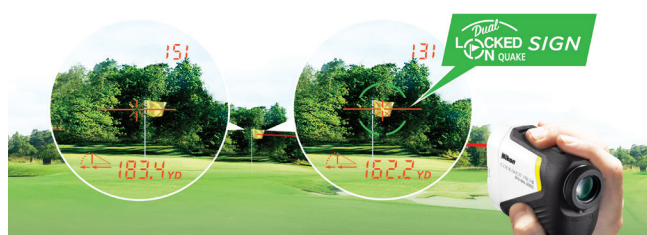

DUAL LOCKED ON QUAKE Technology (COOLSHOT PROIII STABILIZED & 50i GII)