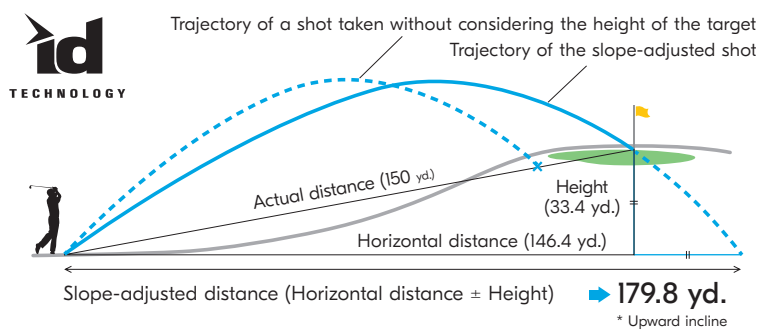

ID Technology (COOLSHOT PROIII STABILIZED, 50i GII & 20i GIII)