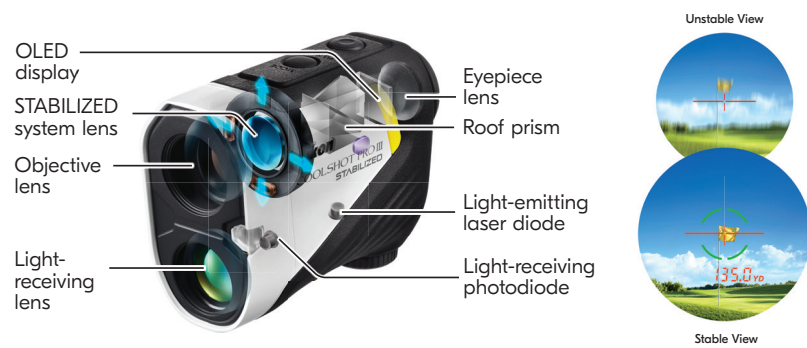

Better technology for better golf.

Nikon's Exclusive Optical Stabilization Technology (COOLSHOT PROIII STABILIZED)