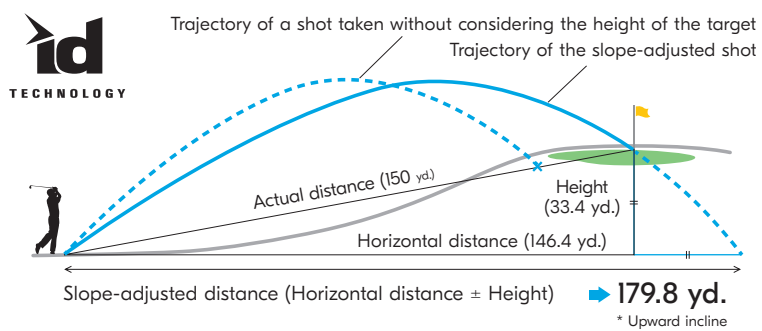

ID Technology (COOLSHOT PROII STABILIZED, 50i & 20i GIII)