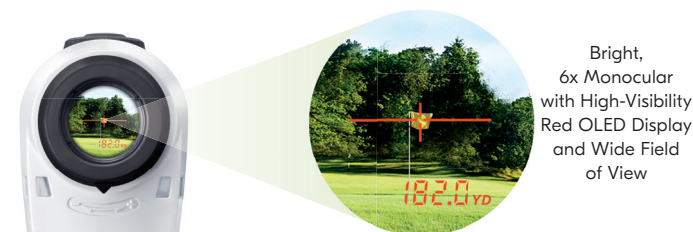

OLED Display and Wide Field of View (COOLSHOT PROII STABILIZED)