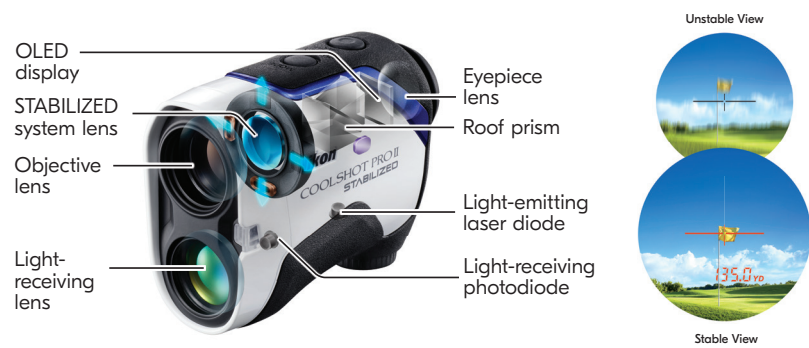

Better technology for better golf.

Nikon's Exclusive Optical Stabilization Technology (COOLSHOT PROII STABILIZED)