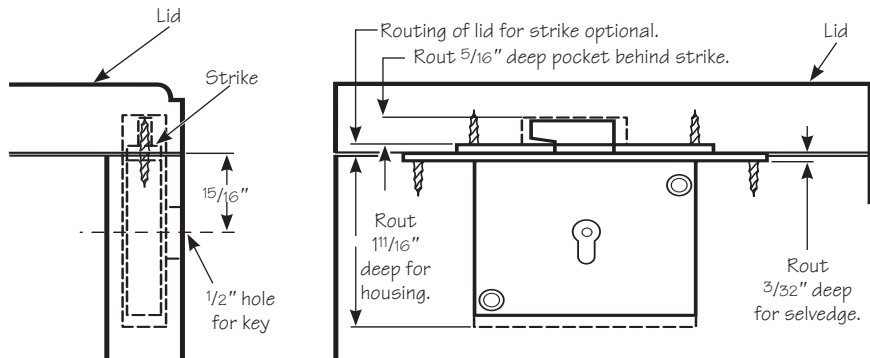

Chest Lock

12K04.01

Lock body is 1/2" deep by 17/8" long by 5/16" wide. Selvedge is 31/8" x 3/8". Drill 3/64" dia. pilot holes for screws.