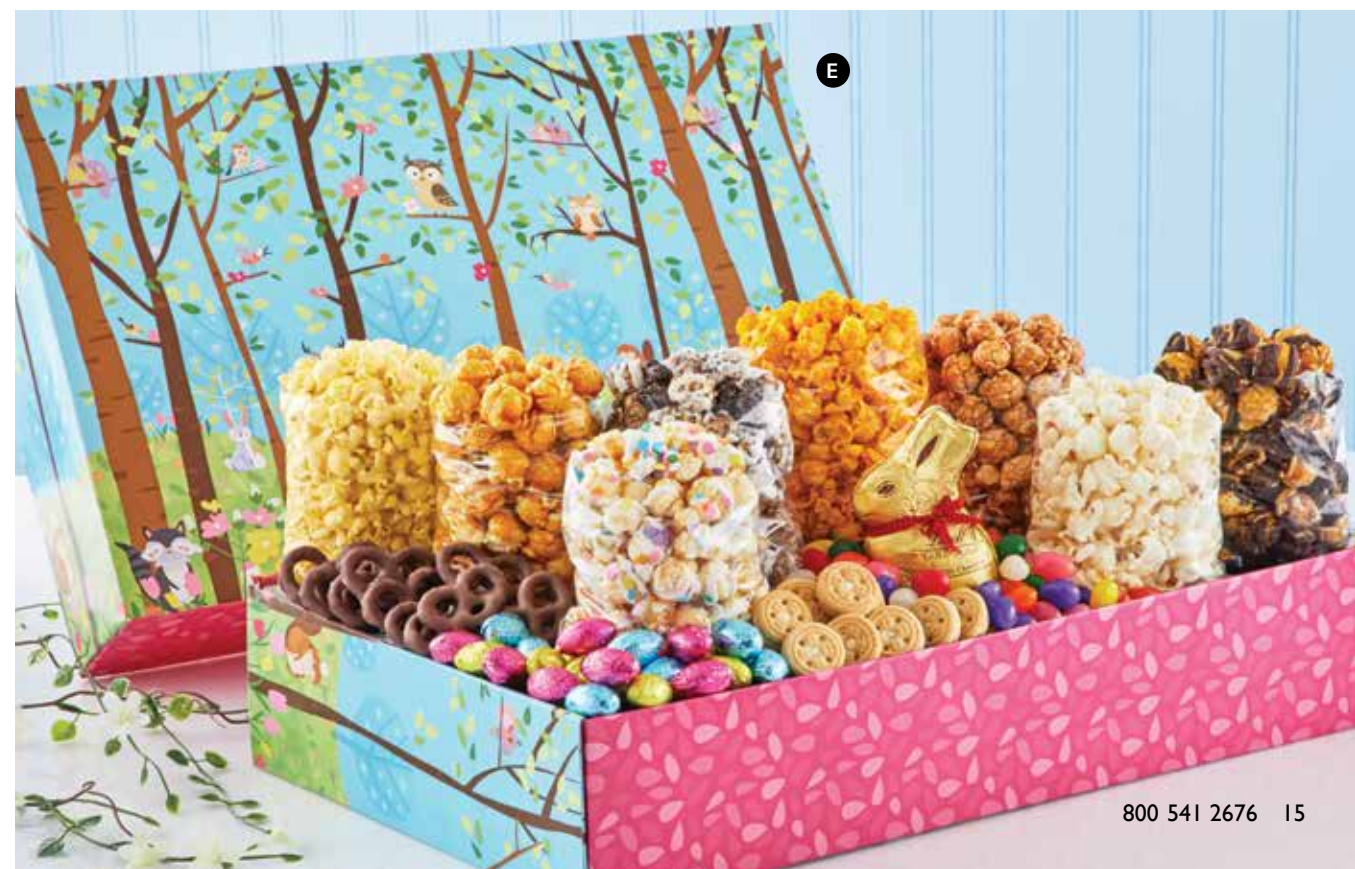

A ENCHANTED FOREST GIFT BASKET
Includes 4 flavors of Popcorn: Butter, Caramel, White Cheddar, and Drizzled Caramel, as well as assorted fruit slices, and chocolatey foil eggs.
1 lb 4 oz B23101 **$29.99**

B ENCHANTED FOREST 3 BOX GIFT TOWER **P**
Towering with Caramel, Cinnamon Sugar, Bunny Pop Cornfetti, and White Cheddar Popcorn. Also includes butter toffee caramels, assorted fruit slices and raspberry hard candies.
1 lb 7 oz T23101 **$39.99**

C TINS WITH POP® **UD**
This limited edition pink tin with an Easter label is filled with 28 cups of Butter, Cheese, & Caramel Popcorn. Plus over 200 designs available on our classic Retro version at TinsWithPop.com TWP600B76 **$29.99**
FREE** SHIPPING with promo code WITHPOP

D 3.5 GALLON ENCHANTED FOREST POPCORN TIN **UD P**
Butter, Cheese, & Caramel Popcorn
P231330 **$43.99**
Butter, Cheese, Caramel, & White Cheddar Popcorn (Featured)
P231340 **$49.99**

E ENCHANTED FOREST CHOCOLATE LOVERS GIFT BOX
This delicious gift is filled with eight flavors of Popcorn: Butter, Cheese, Caramel, White Cheddar, Drizzled Caramel, Cinnamon Sugar, Bunny Pop Cornfetti, and Cookies & Crème. It also includes creme confetti sandwich cookies, mini milk chocolatey pretzels, jelly beans, chocolatey foil eggs, and a milk chocolate bunny.
2 lb 15 oz C23101 **$59.99**

We start with grown-in-the-USA kernels picked fresh and popped in small batches. Everyone's favorite snack is then embellished with the finest quality toppings, drizzles and coatings to deliver amazing flavor in every bite!

Visit
ThePopcornFactory.com
for more gourmet Popcorn and treats!