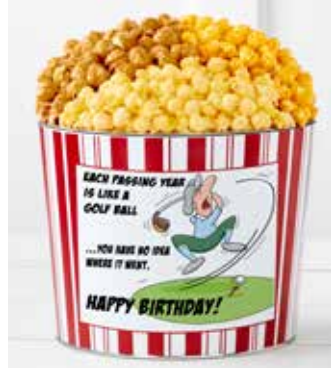

For just $5 more, add your custom message or photo!